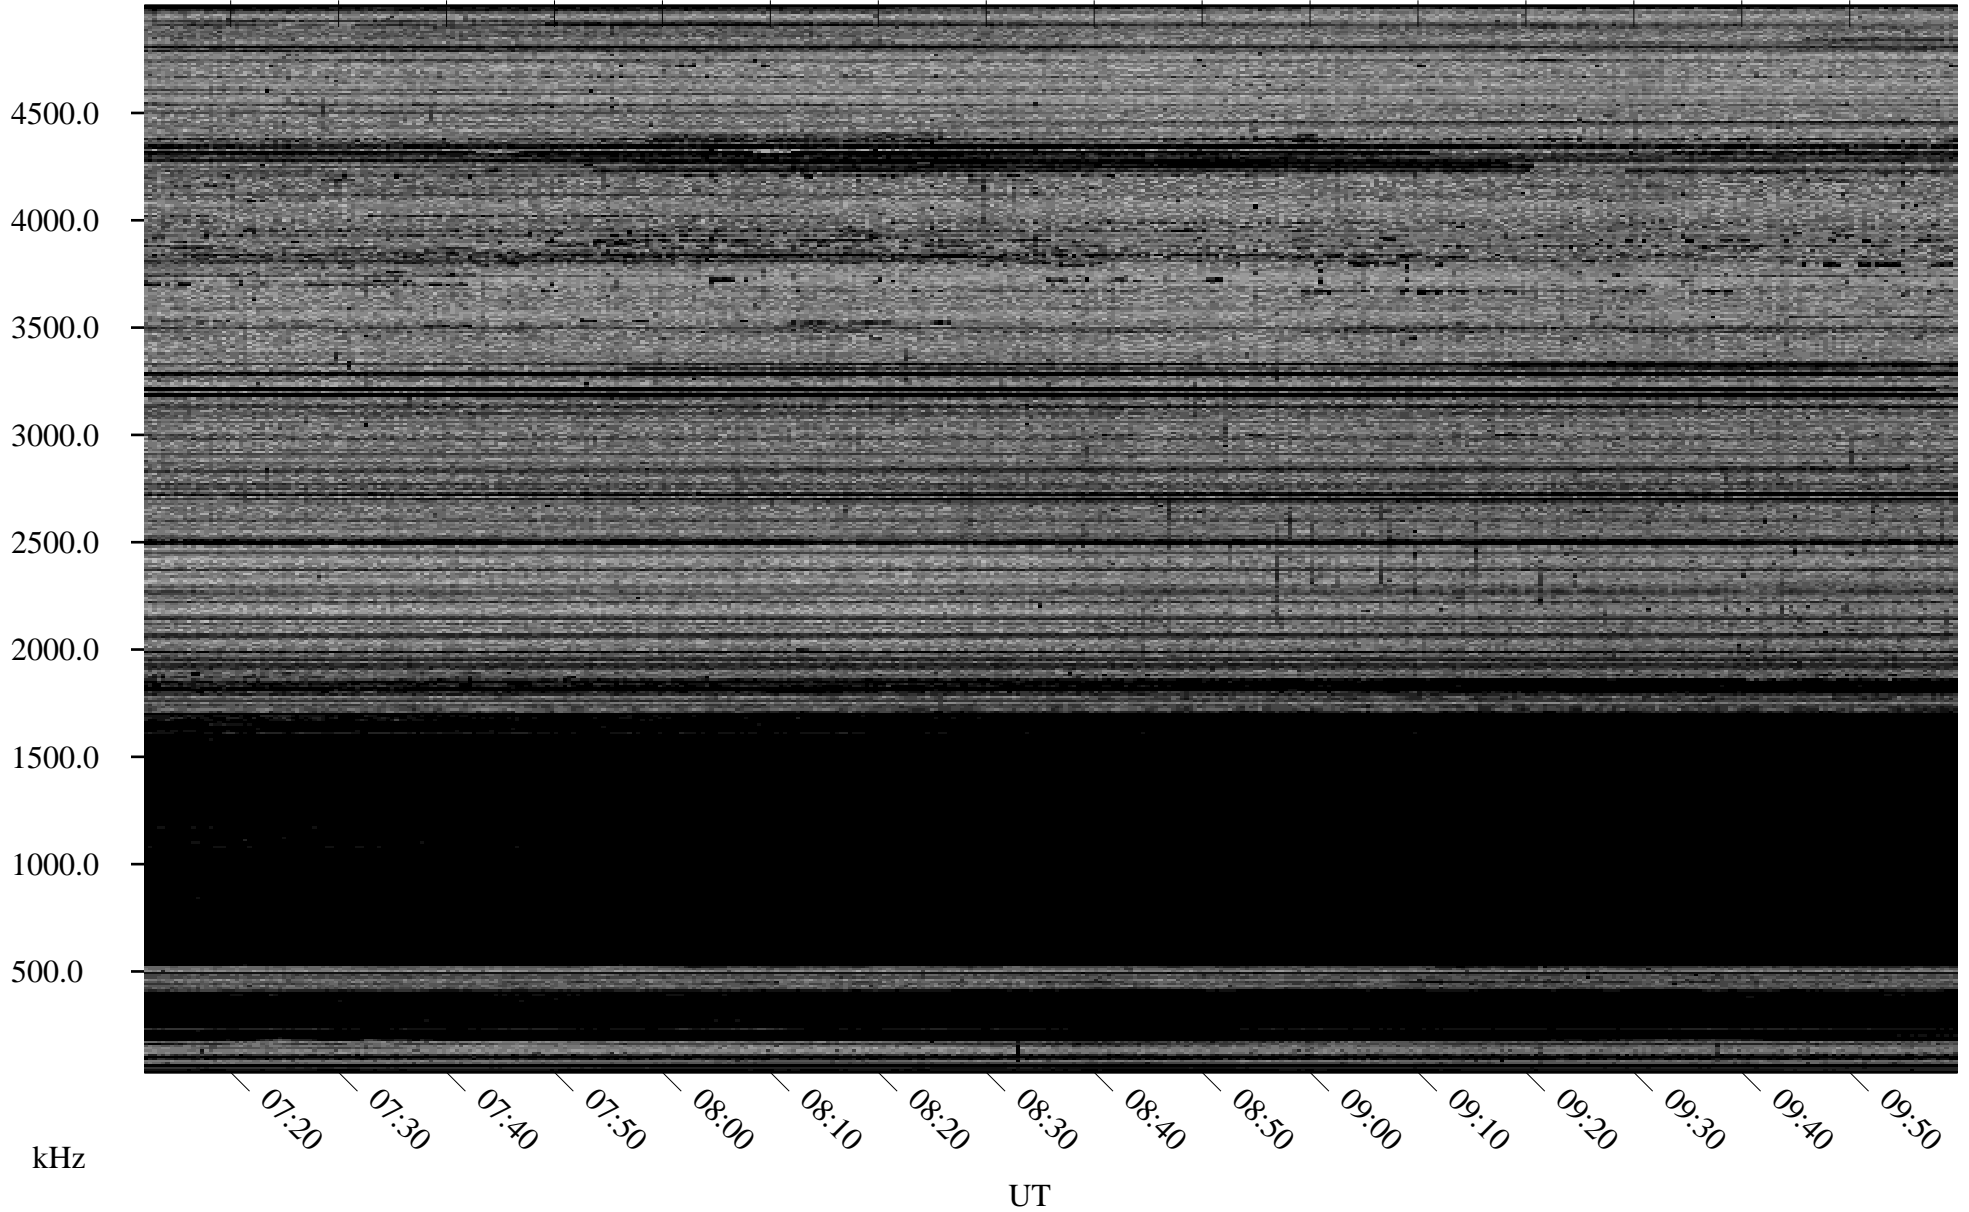

# 12/01/2007 Churchill, Manitoba

Linear Scale    Black = 161    White = 15

ch07335l.r00SUm max\_12

Page 1

# 12/01/2007 Churchill, Manitoba

Linear Scale    Black = 161    White = 15

ch073351.r00SUm max\_12

Page 2

# 12/02/2007 Churchill, Manitoba

Linear Scale    Black = 161    White = 15

ch073351.r00SUm max\_12

Page 3

12/02/2007 Churchill, Manitoba

Linear Scale Black = 161 White = 15

ch073351.r00SUm max\_12

Page 4

# 12/02/2007 Churchill, Manitoba

Linear Scale    Black = 161    White = 15

ch073351.r00SUm max\_12

Page 5