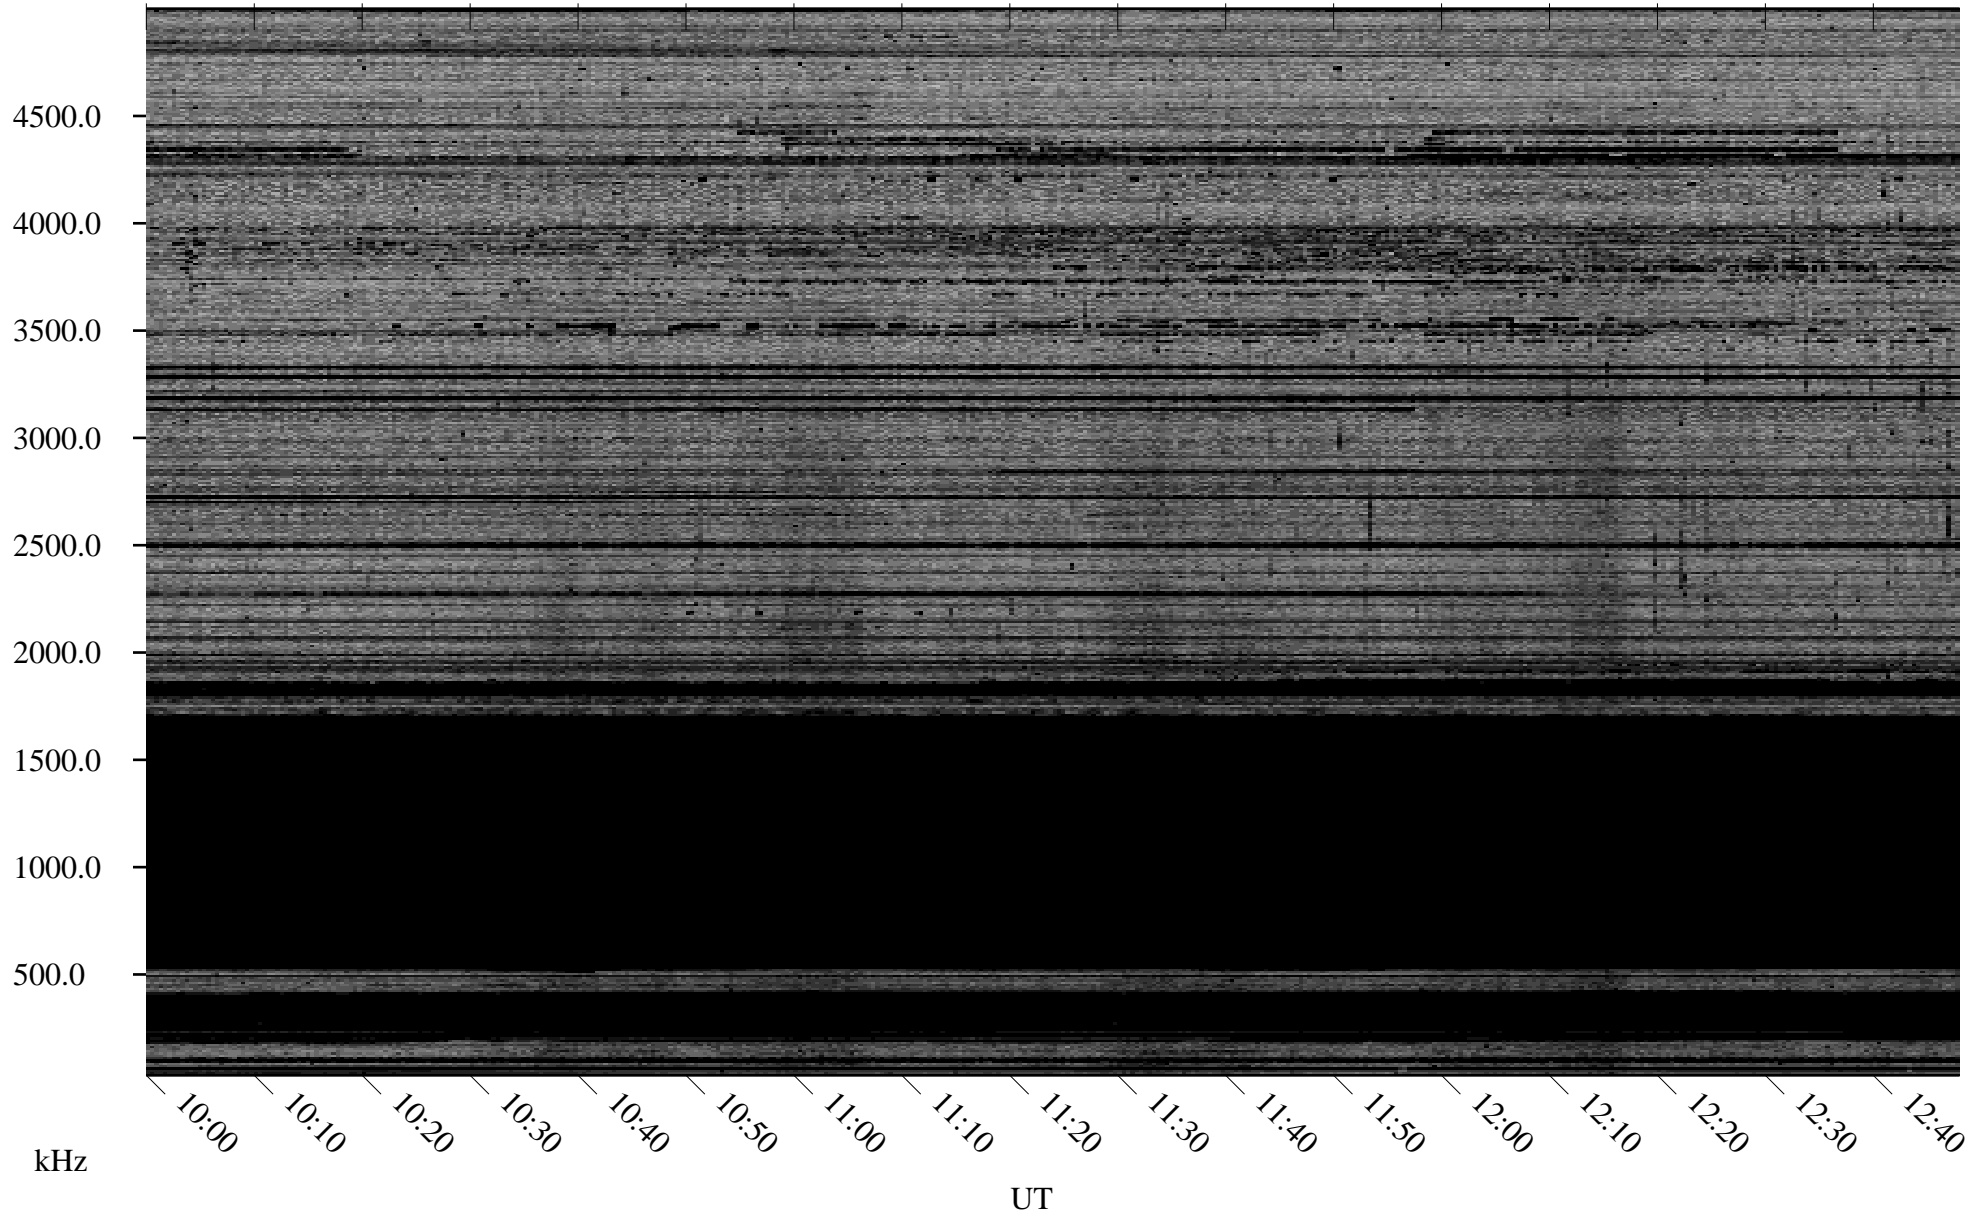

# 12/02/2007 Churchill, Manitoba

Linear Scale    Black = 161    White = 15

ch073351.r00SUm max\_12

Page 5

# 12/02/2007 Churchill, Manitoba

Linear Scale    Black = 161    White = 15

ch073351.r00SUm max\_12

Page 6

12/02/2007 Churchill, Manitoba

Linear Scale Black = 161 White = 15

ch073351.r00SUm max\_12

Page 7

12/02/2007 Churchill, Manitoba

Linear Scale Black = 161 White = 15

ch073351.r00SUm max\_12

Page 8