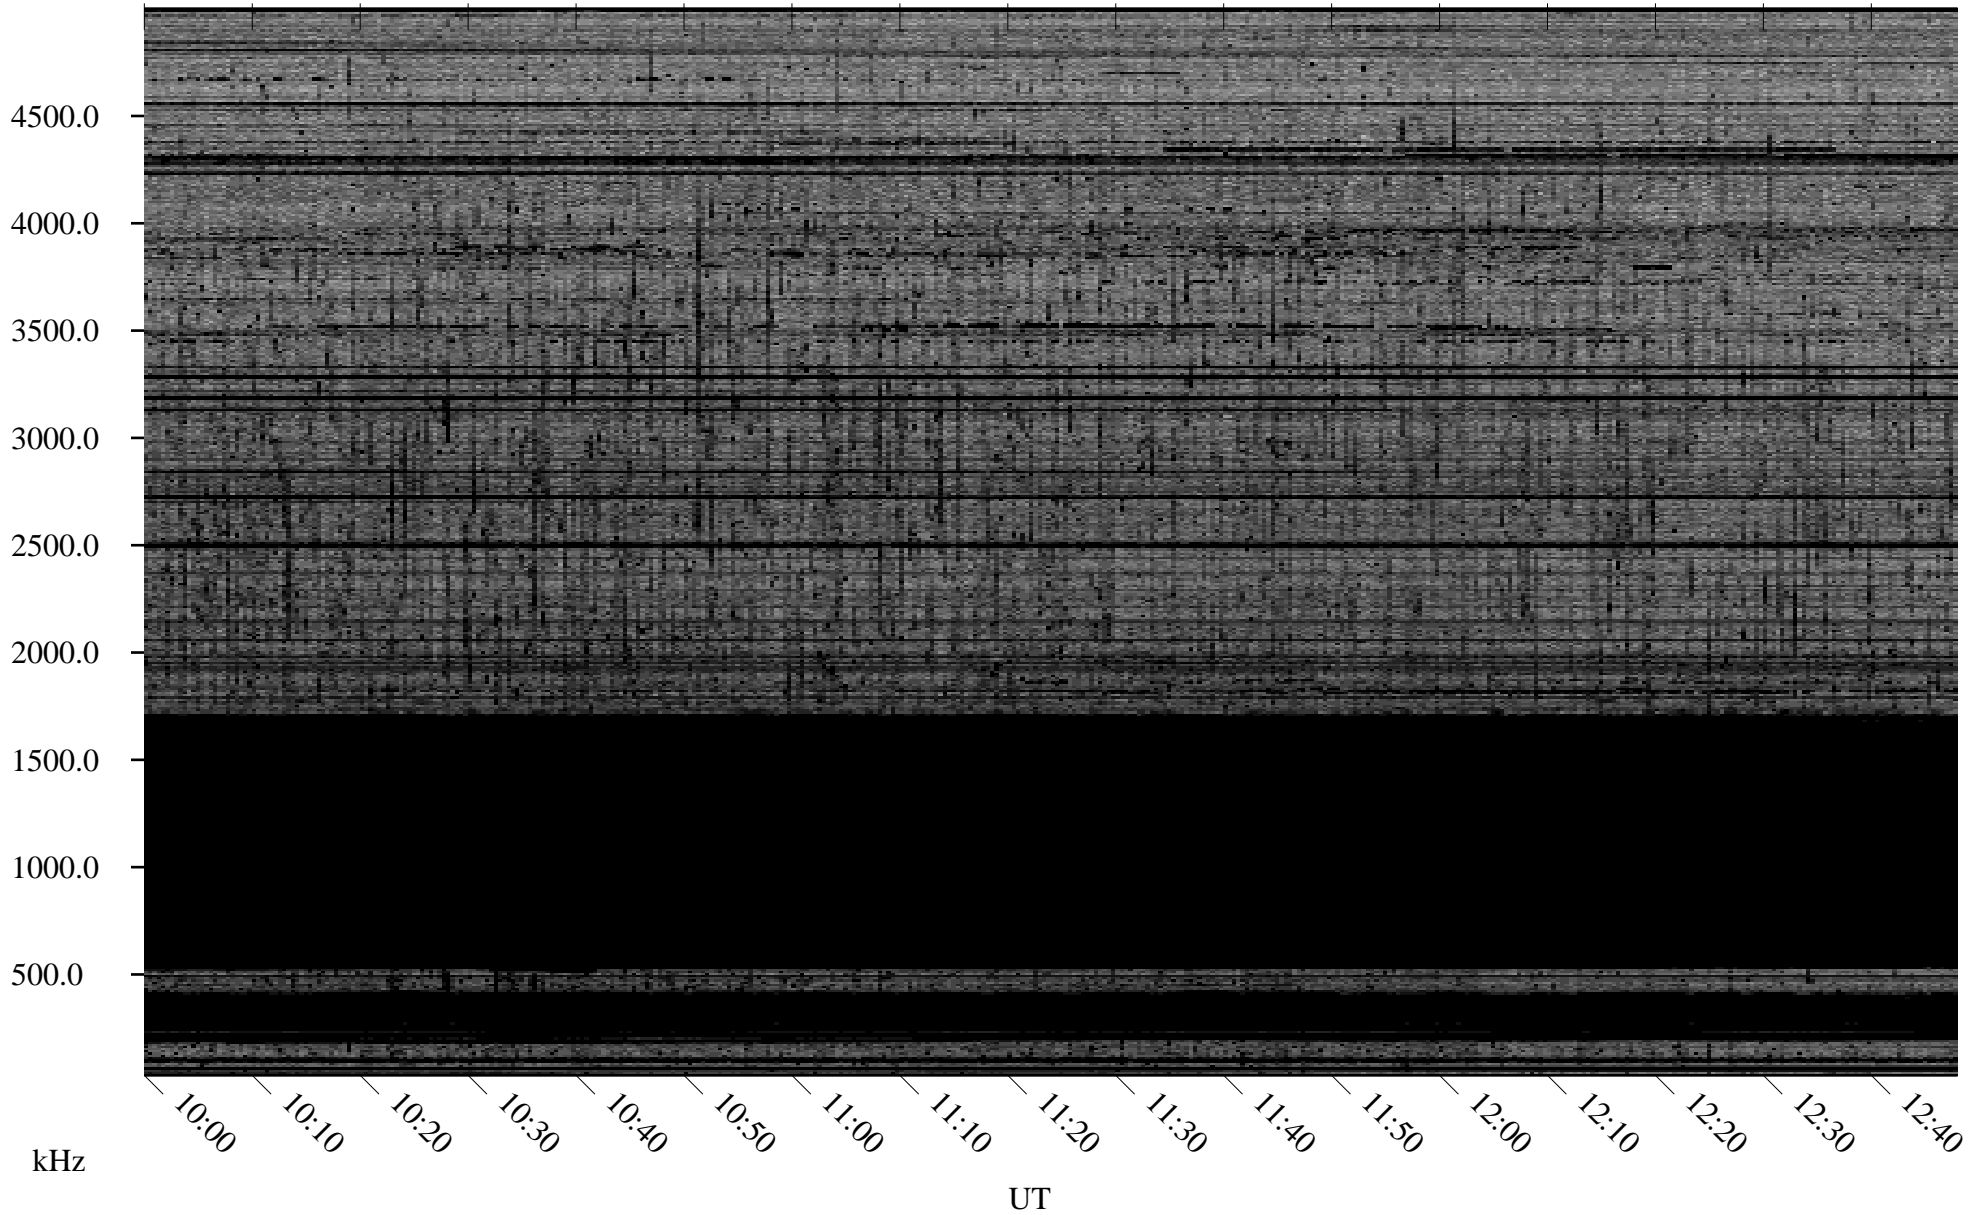

12/03/2007 Churchill, Manitoba

Linear Scale Black = 161 White = 15

ch07336l.r00SUm max_12

Page 5

12/03/2007 Churchill, Manitoba

Linear Scale Black = 161 White = 15

ch07336l.r00SUm max_12

Page 6

12/03/2007 Churchill, Manitoba

Linear Scale Black = 161 White = 15

ch07336l.r00SUm max_12

Page 7

12/03/2007 Churchill, Manitoba

Linear Scale Black = 161 White = 15

ch07336l.r00SUm max_12