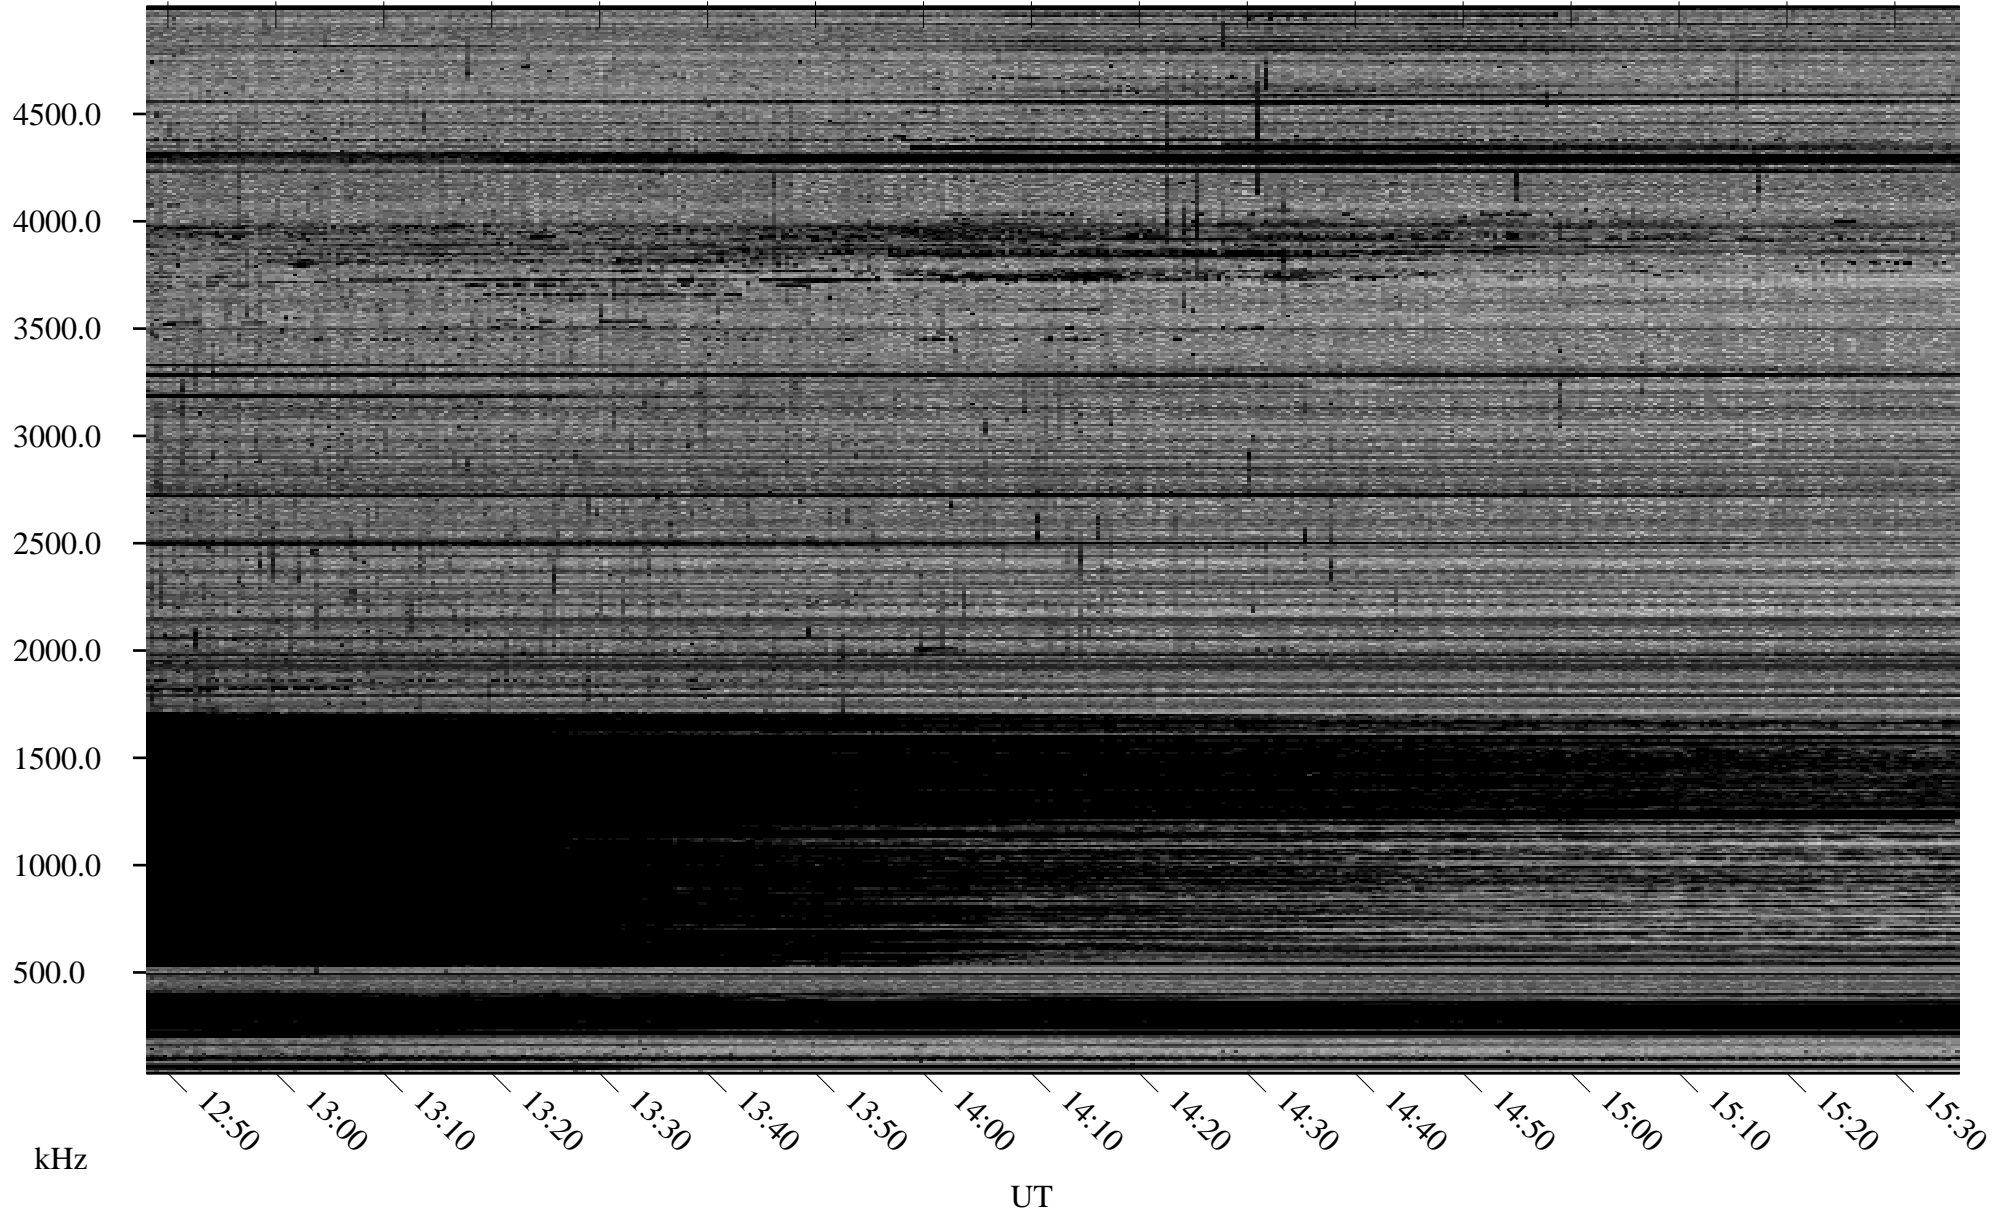

12/02/2007 Churchill, Manitoba

Linear Scale Black = 161 White = 15

ch07336l.r00SUm max_12

Page 1

12/02/2007 Churchill, Manitoba

Linear Scale Black = 161 White = 15

ch07336l.r00SUm max_12

Page 2

12/03/2007 Churchill, Manitoba

Linear Scale Black = 161 White = 15

ch07336l.r00SUm max_12

Page 3

12/03/2007 Churchill, Manitoba

Linear Scale Black = 161 White = 15

ch07336l.r00SUm max_12

Page 4

12/03/2007 Churchill, Manitoba

Linear Scale Black = 161 White = 15

ch07336l.r00SUm max_12

Page 5

12/03/2007 Churchill, Manitoba

Linear Scale Black = 161 White = 15

ch07336l.r00SUm max_12

Page 6

12/03/2007 Churchill, Manitoba

Linear Scale Black = 161 White = 15

ch07336l.r00SUm max_12

Page 7

12/03/2007 Churchill, Manitoba

Linear Scale Black = 161 White = 15

ch07336l.r00SUm max_12