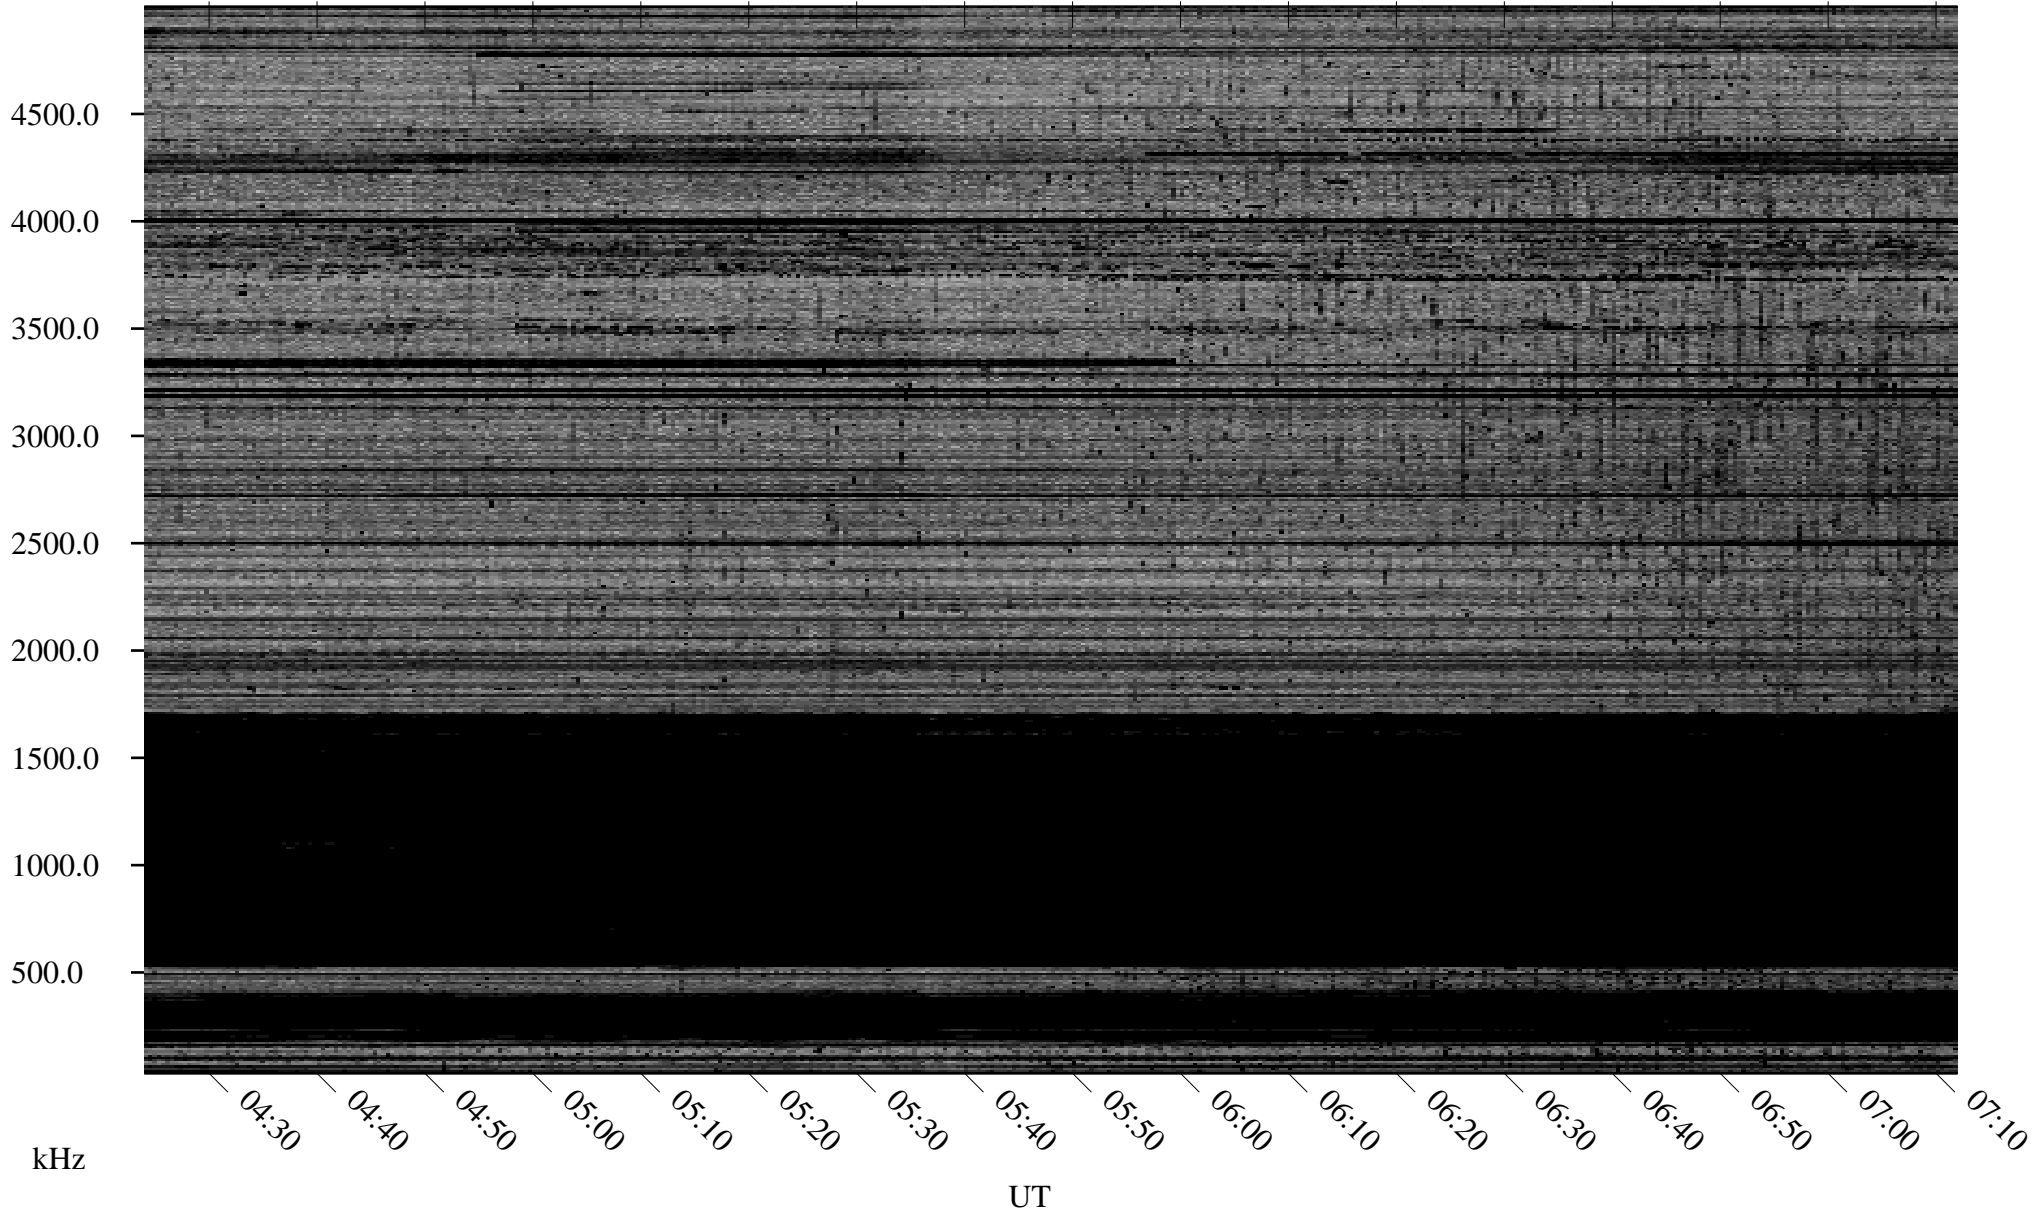

12/02/2007 Churchill, Manitoba

Linear Scale Black = 161 White = 15

ch07336l.r00SUm max_12

Page 1

12/02/2007 Churchill, Manitoba

Linear Scale Black = 161 White = 15

ch07336l.r00SUm max_12

Page 2

12/03/2007 Churchill, Manitoba

Linear Scale Black = 161 White = 15

ch07336l.r00SUm max_12

Page 3

12/03/2007 Churchill, Manitoba

Linear Scale Black = 161 White = 15

ch07336l.r00SUm max_12

Page 4

12/03/2007 Churchill, Manitoba

Linear Scale Black = 161 White = 15

ch07336l.r00SUm max_12

Page 5

12/03/2007 Churchill, Manitoba

Linear Scale Black = 161 White = 15

ch07336l.r00SUm max_12

Page 6

12/03/2007 Churchill, Manitoba

Linear Scale Black = 161 White = 15

ch07336l.r00SUm max_12

Page 7

12/03/2007 Churchill, Manitoba

Linear Scale Black = 161 White = 15

ch07336l.r00SUm max_12