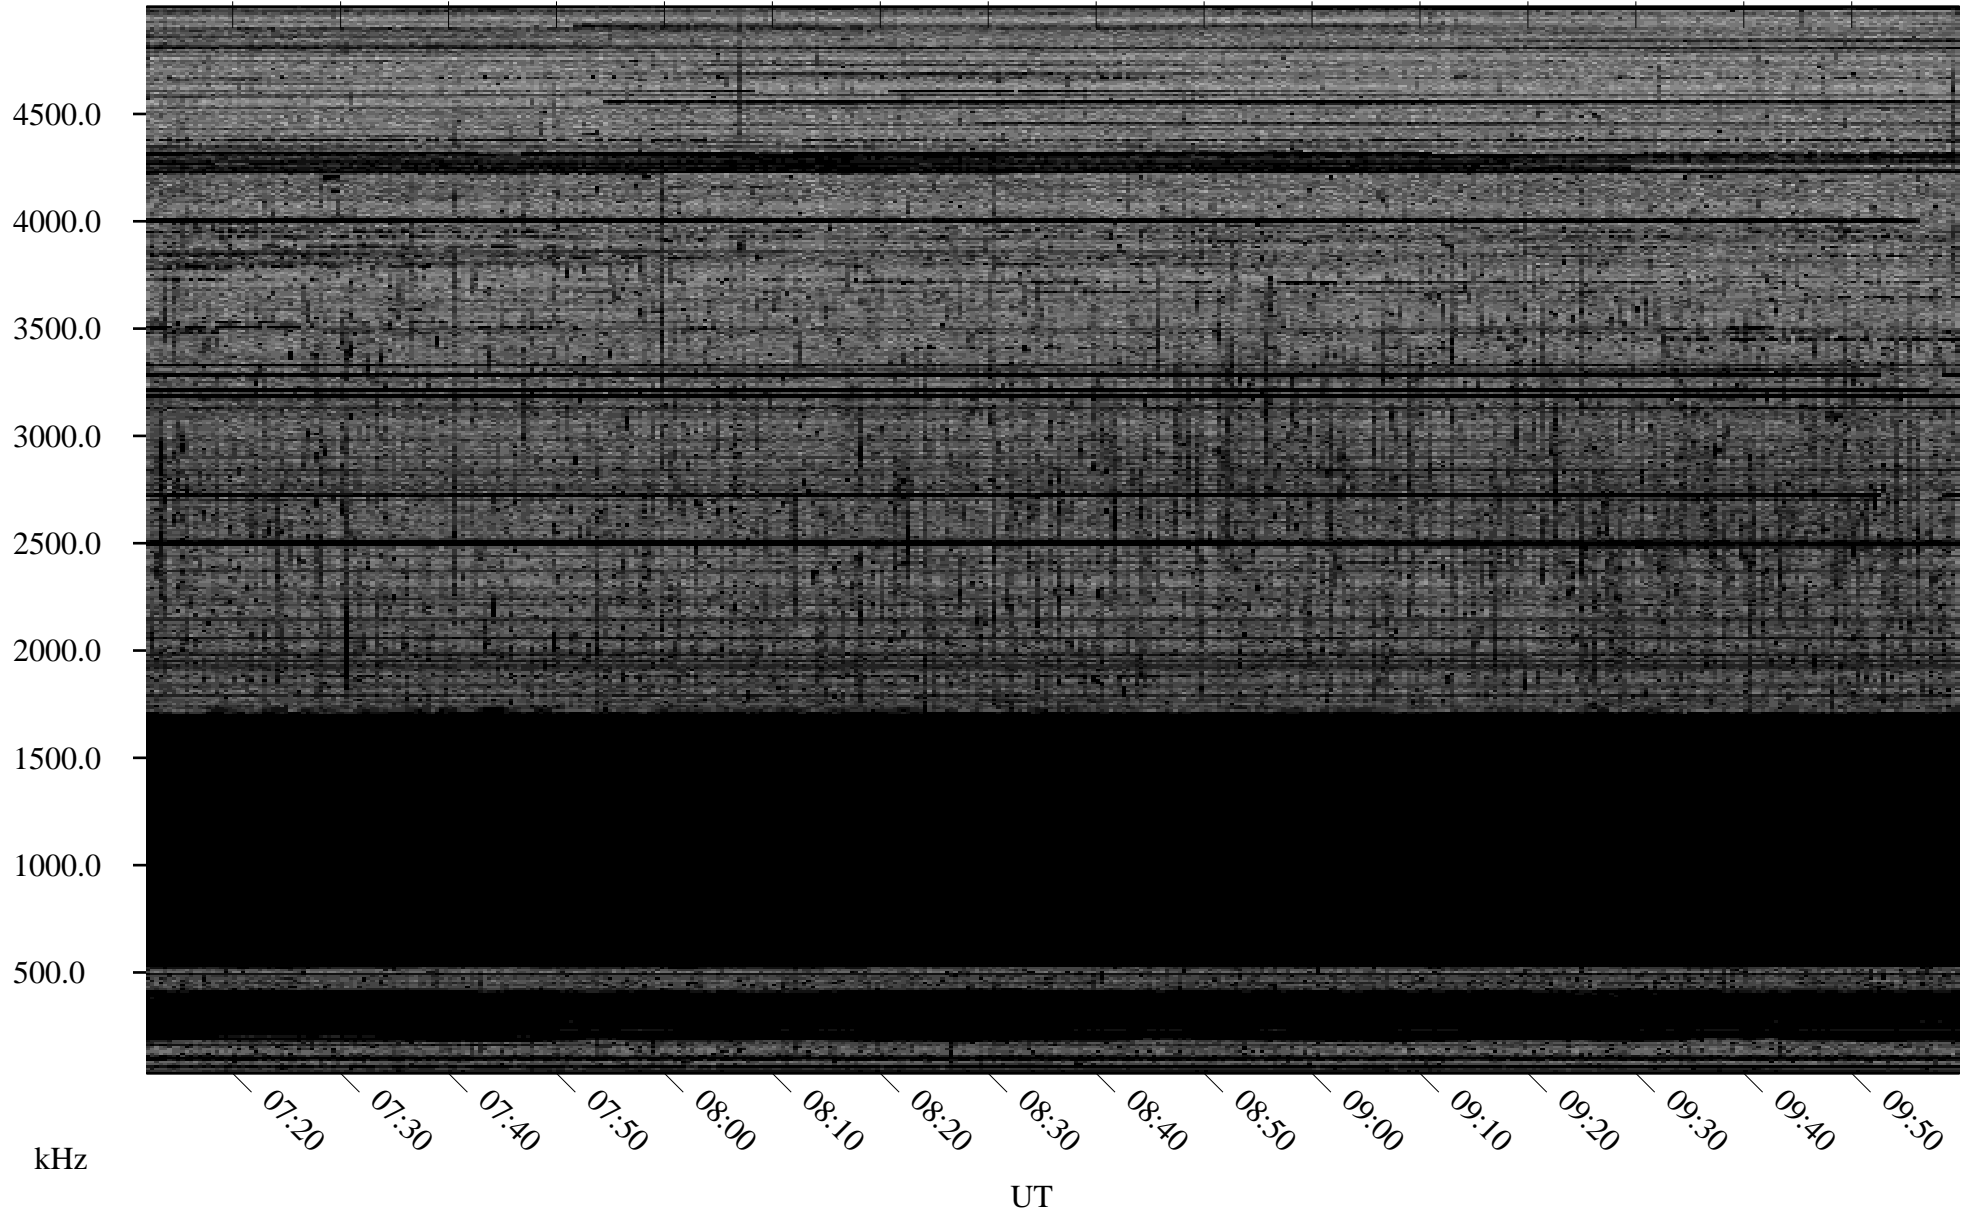

12/02/2007 Churchill, Manitoba

Linear Scale Black = 161 White = 15

ch07336l.r00SUm max_12

Page 1

12/02/2007 Churchill, Manitoba

Linear Scale Black = 161 White = 15

ch07336l.r00SUm max_12

Page 2

12/03/2007 Churchill, Manitoba

Linear Scale Black = 161 White = 15

ch07336l.r00SUm max_12

Page 3

12/03/2007 Churchill, Manitoba

Linear Scale Black = 161 White = 15

ch07336l.r00SUm max_12

Page 4

12/03/2007 Churchill, Manitoba

Linear Scale Black = 161 White = 15

ch07336l.r00SUm max_12

Page 5

12/03/2007 Churchill, Manitoba

Linear Scale Black = 161 White = 15

ch07336l.r00SUm max_12

Page 6

12/03/2007 Churchill, Manitoba

Linear Scale Black = 161 White = 15

ch07336l.r00SUm max_12

Page 7

12/03/2007 Churchill, Manitoba

Linear Scale Black = 161 White = 15

ch07336l.r00SUm max_12