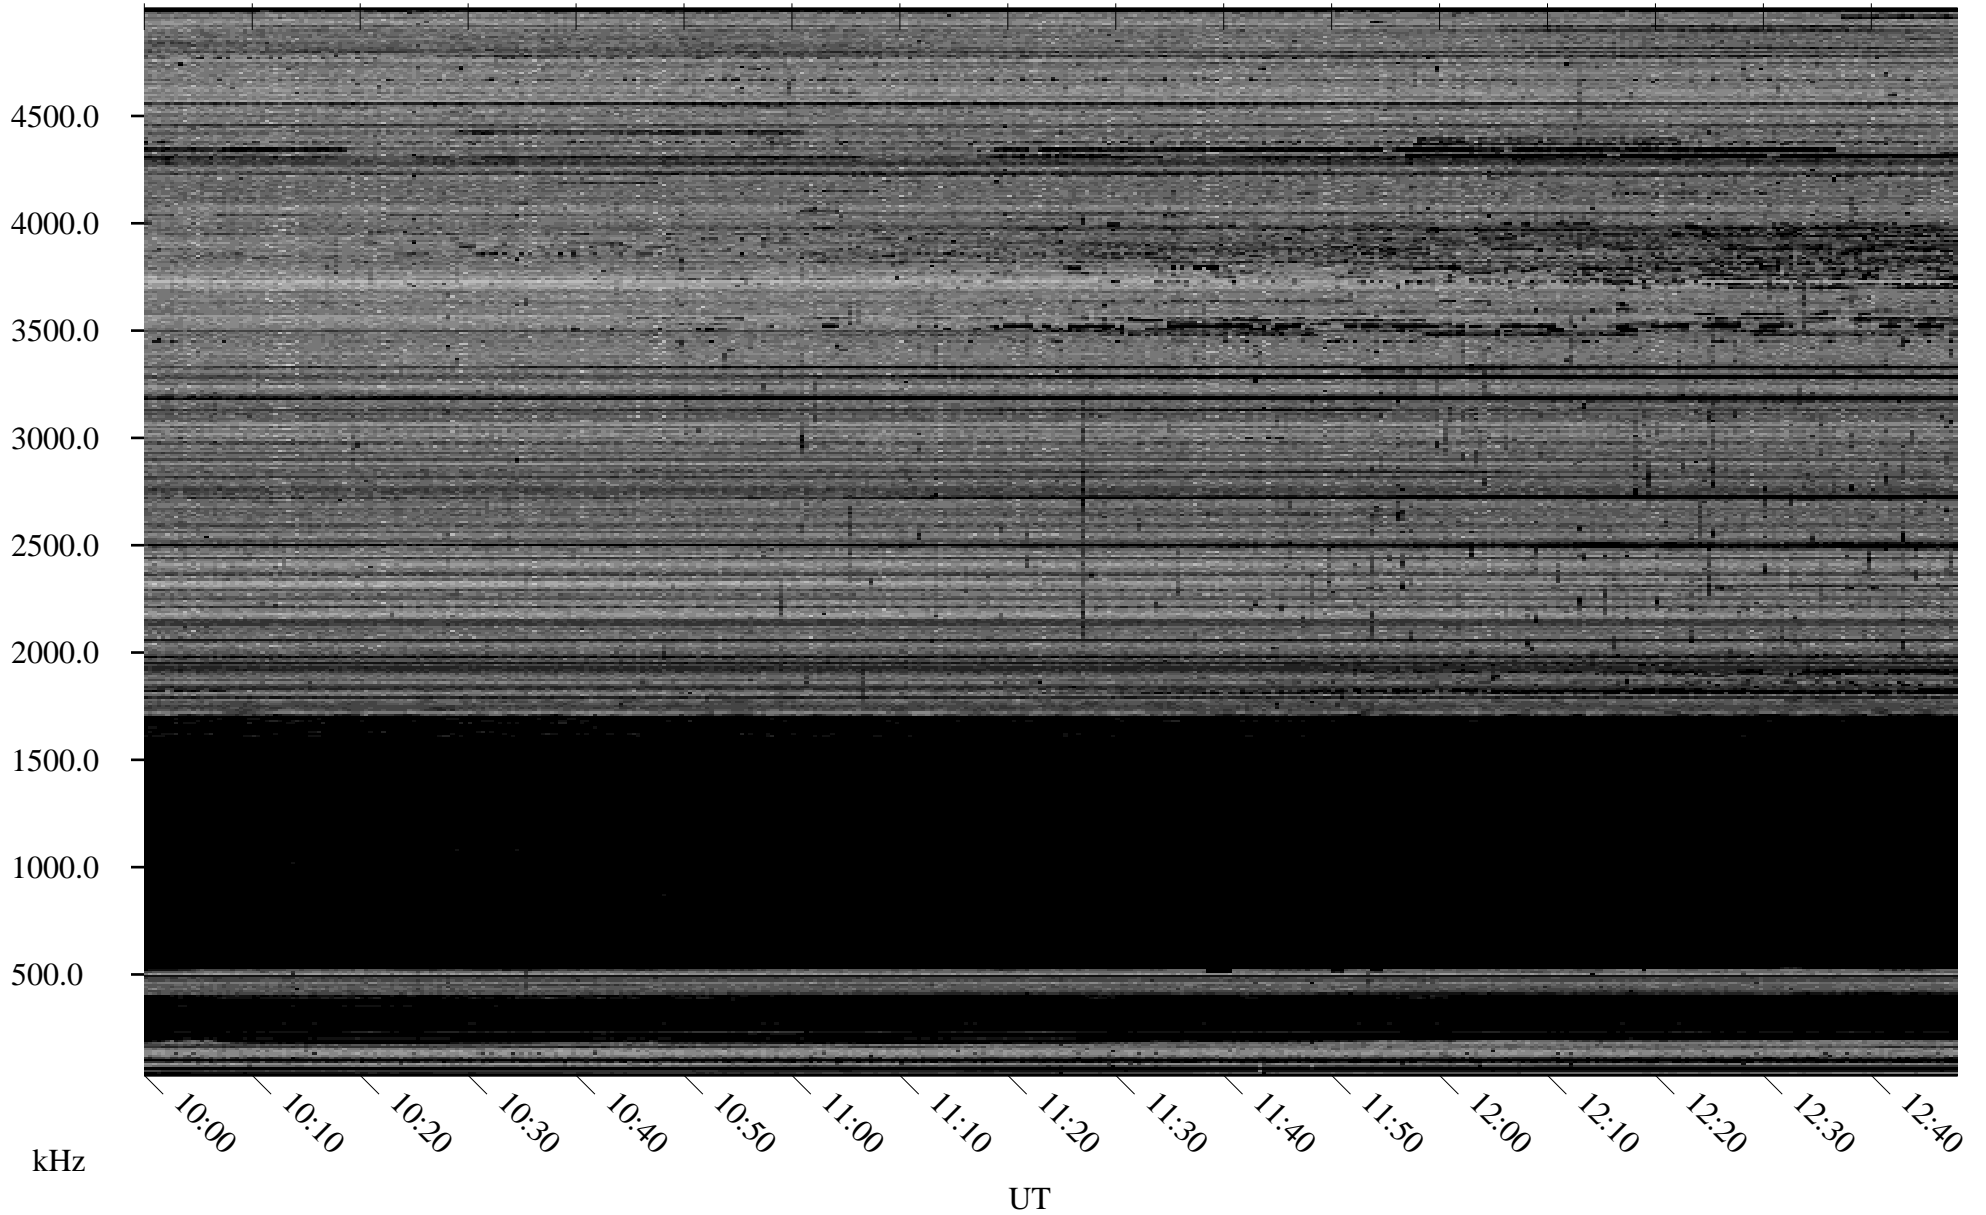

12/03/2007 Churchill, Manitoba

Linear Scale Black = 161 White = 15

ch07337l.r00SUm max_12

Page 1

12/03/2007 Churchill, Manitoba

Linear Scale Black = 161 White = 15

ch07337l.r00SUm max_12

Page 2

12/04/2007 Churchill, Manitoba

Linear Scale Black = 161 White = 15

ch07337l.r00SUm max_12

Page 3

12/04/2007 Churchill, Manitoba

Linear Scale Black = 161 White = 15

ch07337l.r00SUm max_12

Page 4

12/04/2007 Churchill, Manitoba

Linear Scale Black = 161 White = 15

ch07337l.r00SUm max_12

Page 5

12/04/2007 Churchill, Manitoba

Linear Scale Black = 161 White = 15

ch07337l.r00SUm max_12

Page 6

12/04/2007 Churchill, Manitoba

Linear Scale Black = 161 White = 15

ch07337l.r00SUm max_12

Page 7

12/04/2007 Churchill, Manitoba

Linear Scale Black = 161 White = 15

ch07337l.r00SUm max_12

Page 8