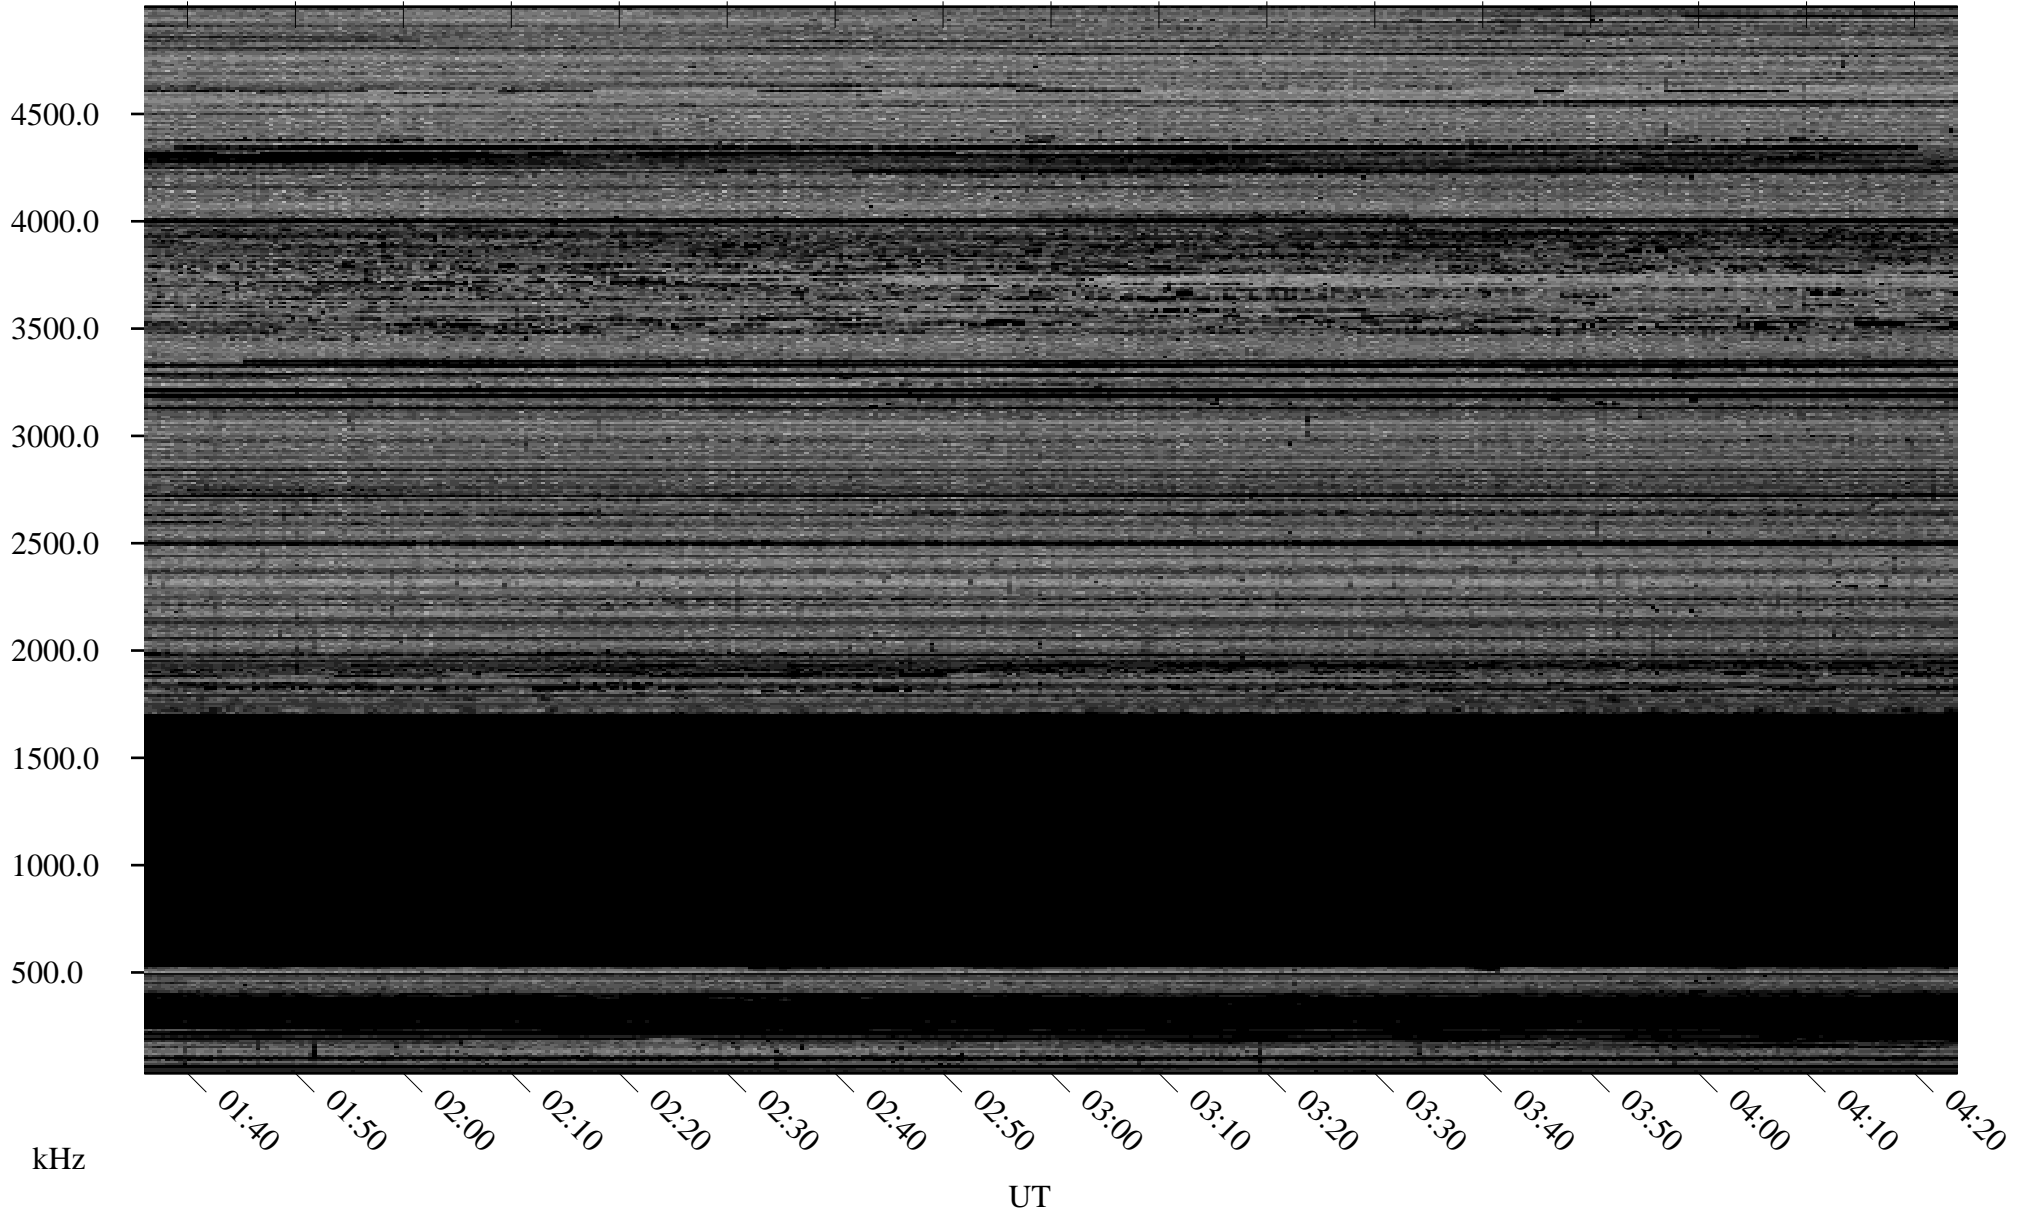

12/03/2007 Churchill, Manitoba

Linear Scale Black = 161 White = 15

ch07337l.r00SUm max_12

Page 1

12/03/2007 Churchill, Manitoba

Linear Scale Black = 161 White = 15

ch07337l.r00SUm max_12

Page 2

12/04/2007 Churchill, Manitoba

Linear Scale Black = 161 White = 15

ch07337l.r00SUm max_12

Page 3

12/04/2007 Churchill, Manitoba

Linear Scale Black = 161 White = 15

ch07337l.r00SUm max_12

Page 4

12/04/2007 Churchill, Manitoba

Linear Scale Black = 161 White = 15

ch07337l.r00SUm max_12

Page 5

12/04/2007 Churchill, Manitoba

Linear Scale Black = 161 White = 15

ch07337l.r00SUm max_12

Page 6

12/04/2007 Churchill, Manitoba

Linear Scale Black = 161 White = 15

ch07337l.r00SUm max_12

Page 7

12/04/2007 Churchill, Manitoba

Linear Scale Black = 161 White = 15

ch07337l.r00SUm max_12

Page 8