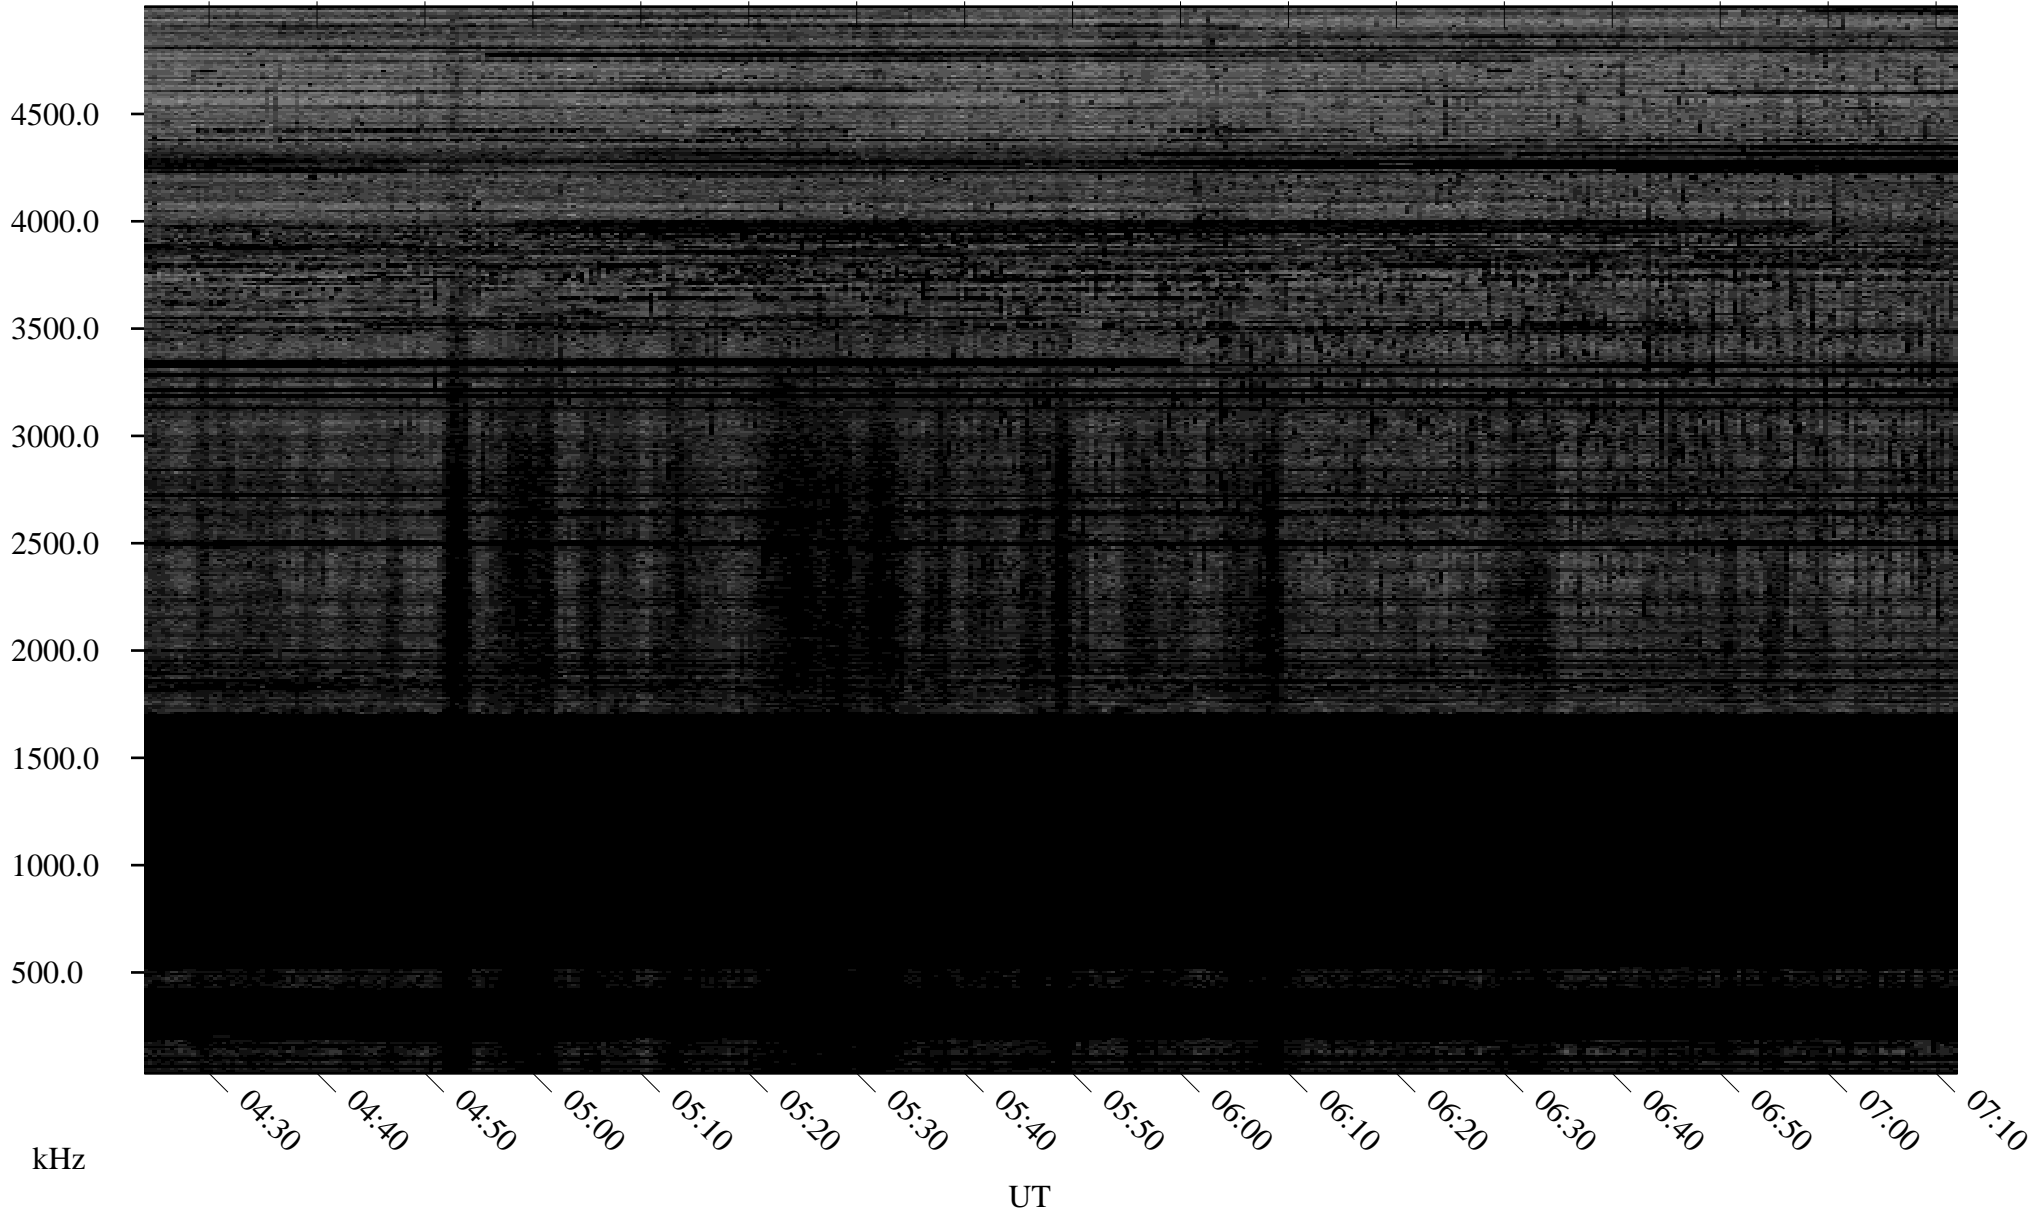

# 12/08/2007 Churchill, Manitoba

Linear Scale    Black = 161    White = 15

ch07342l.r00SUm max\_12

Page 1

# 12/09/2007 Churchill, Manitoba

Linear Scale    Black = 161    White = 15

ch07342l.r00SUm max\_12

Page 3

# 12/09/2007 Churchill, Manitoba

Linear Scale    Black = 161    White = 15

ch07342l.r00SUm max\_12

Page 4

# 12/09/2007 Churchill, Manitoba

Linear Scale    Black = 161    White = 15

ch07342l.r00SUm max\_12

Page 5