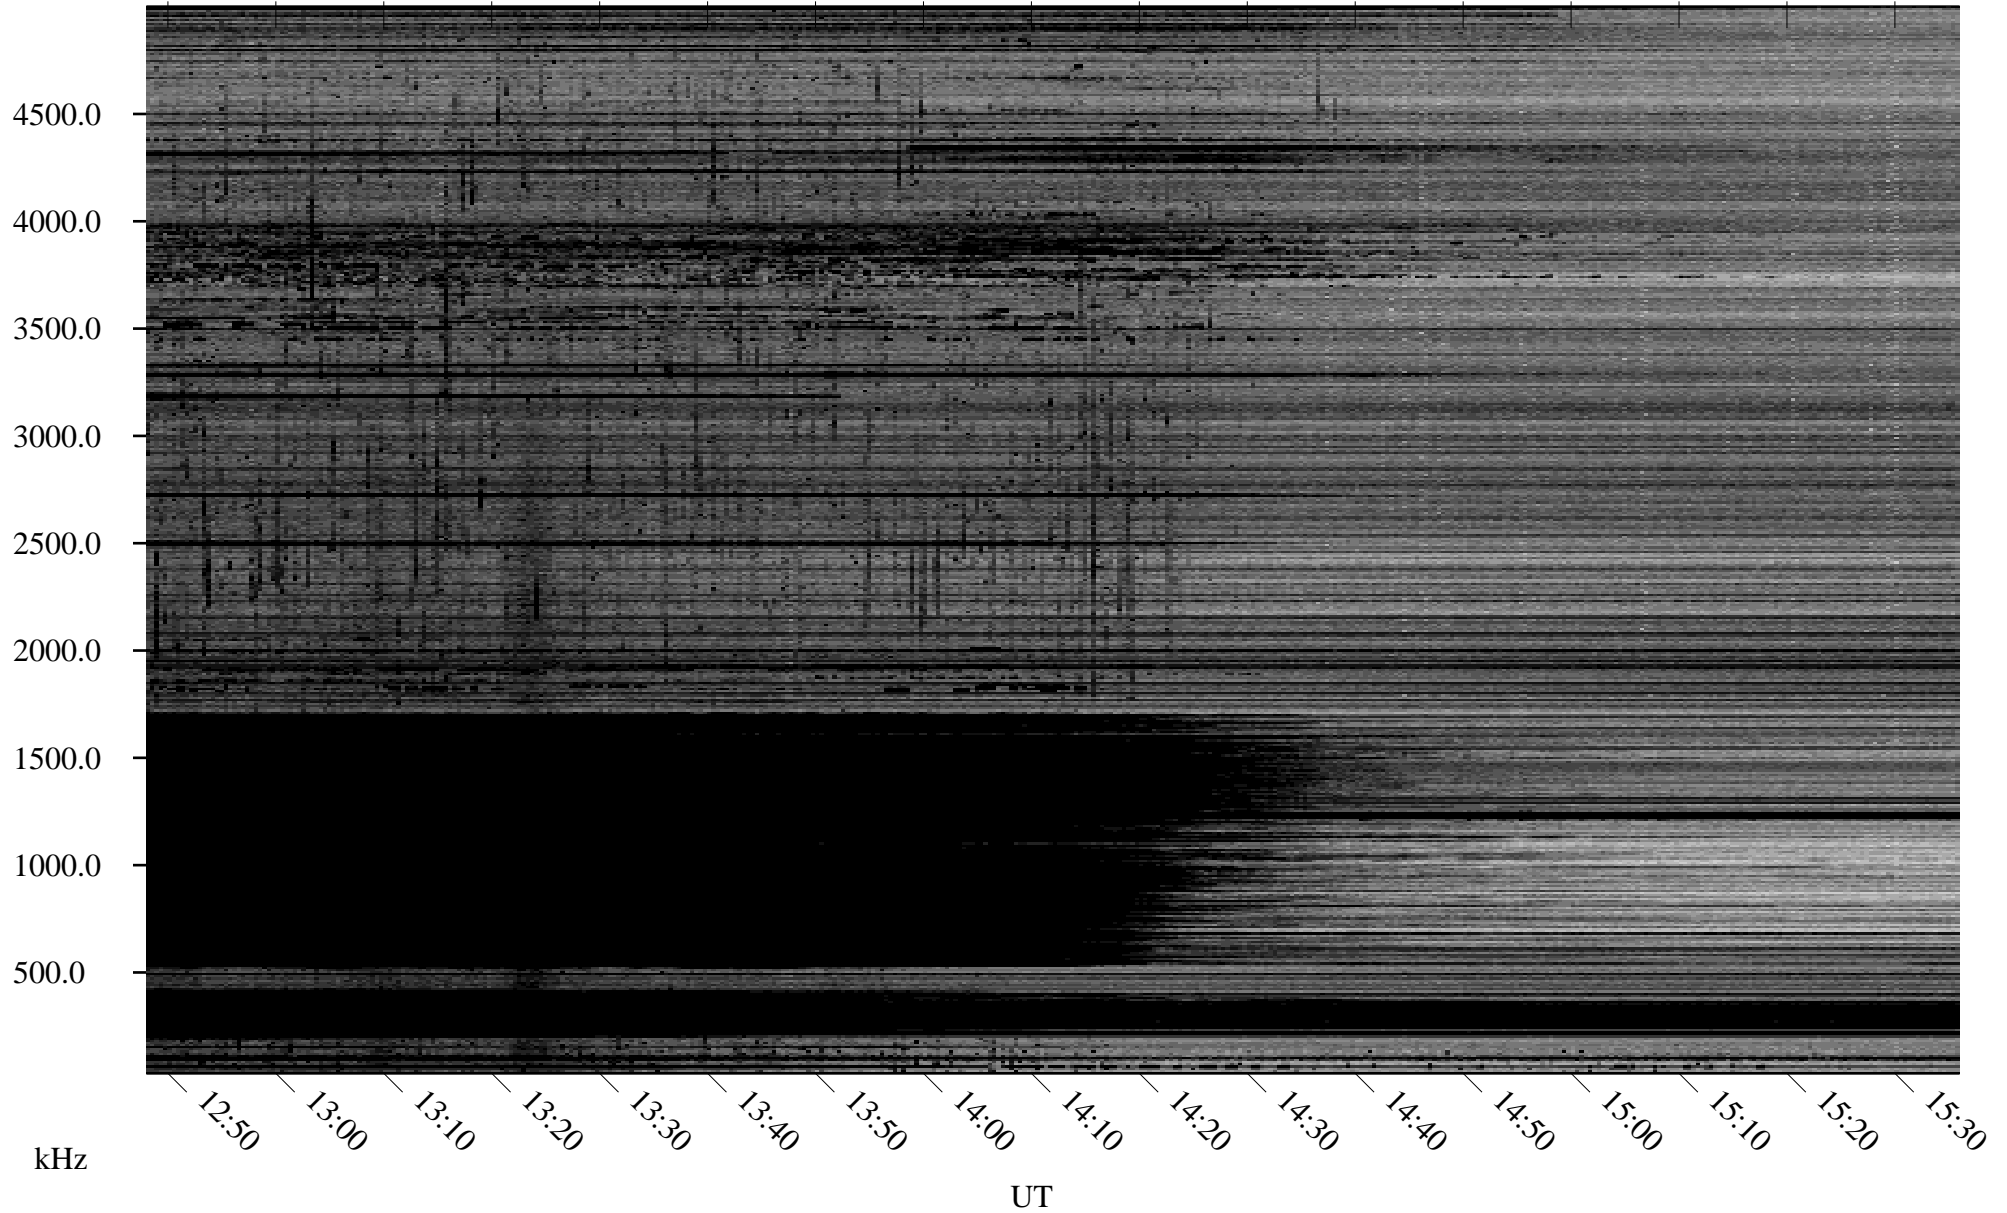

# 12/09/2007 Churchill, Manitoba

Linear Scale    Black = 161    White = 15

ch07342l.r00SUm max\_12

Page 5

# 12/09/2007 Churchill, Manitoba

Linear Scale    Black = 161    White = 15

ch07342l.r00SUm max\_12

Page 6

# 12/09/2007 Churchill, Manitoba

Linear Scale    Black = 161    White = 15

ch07342l.r00SUm max\_12

Page 7

12/09/2007 Churchill, Manitoba

Linear Scale Black = 161 White = 15

ch07342l.r00SUm max\_12

Page 8