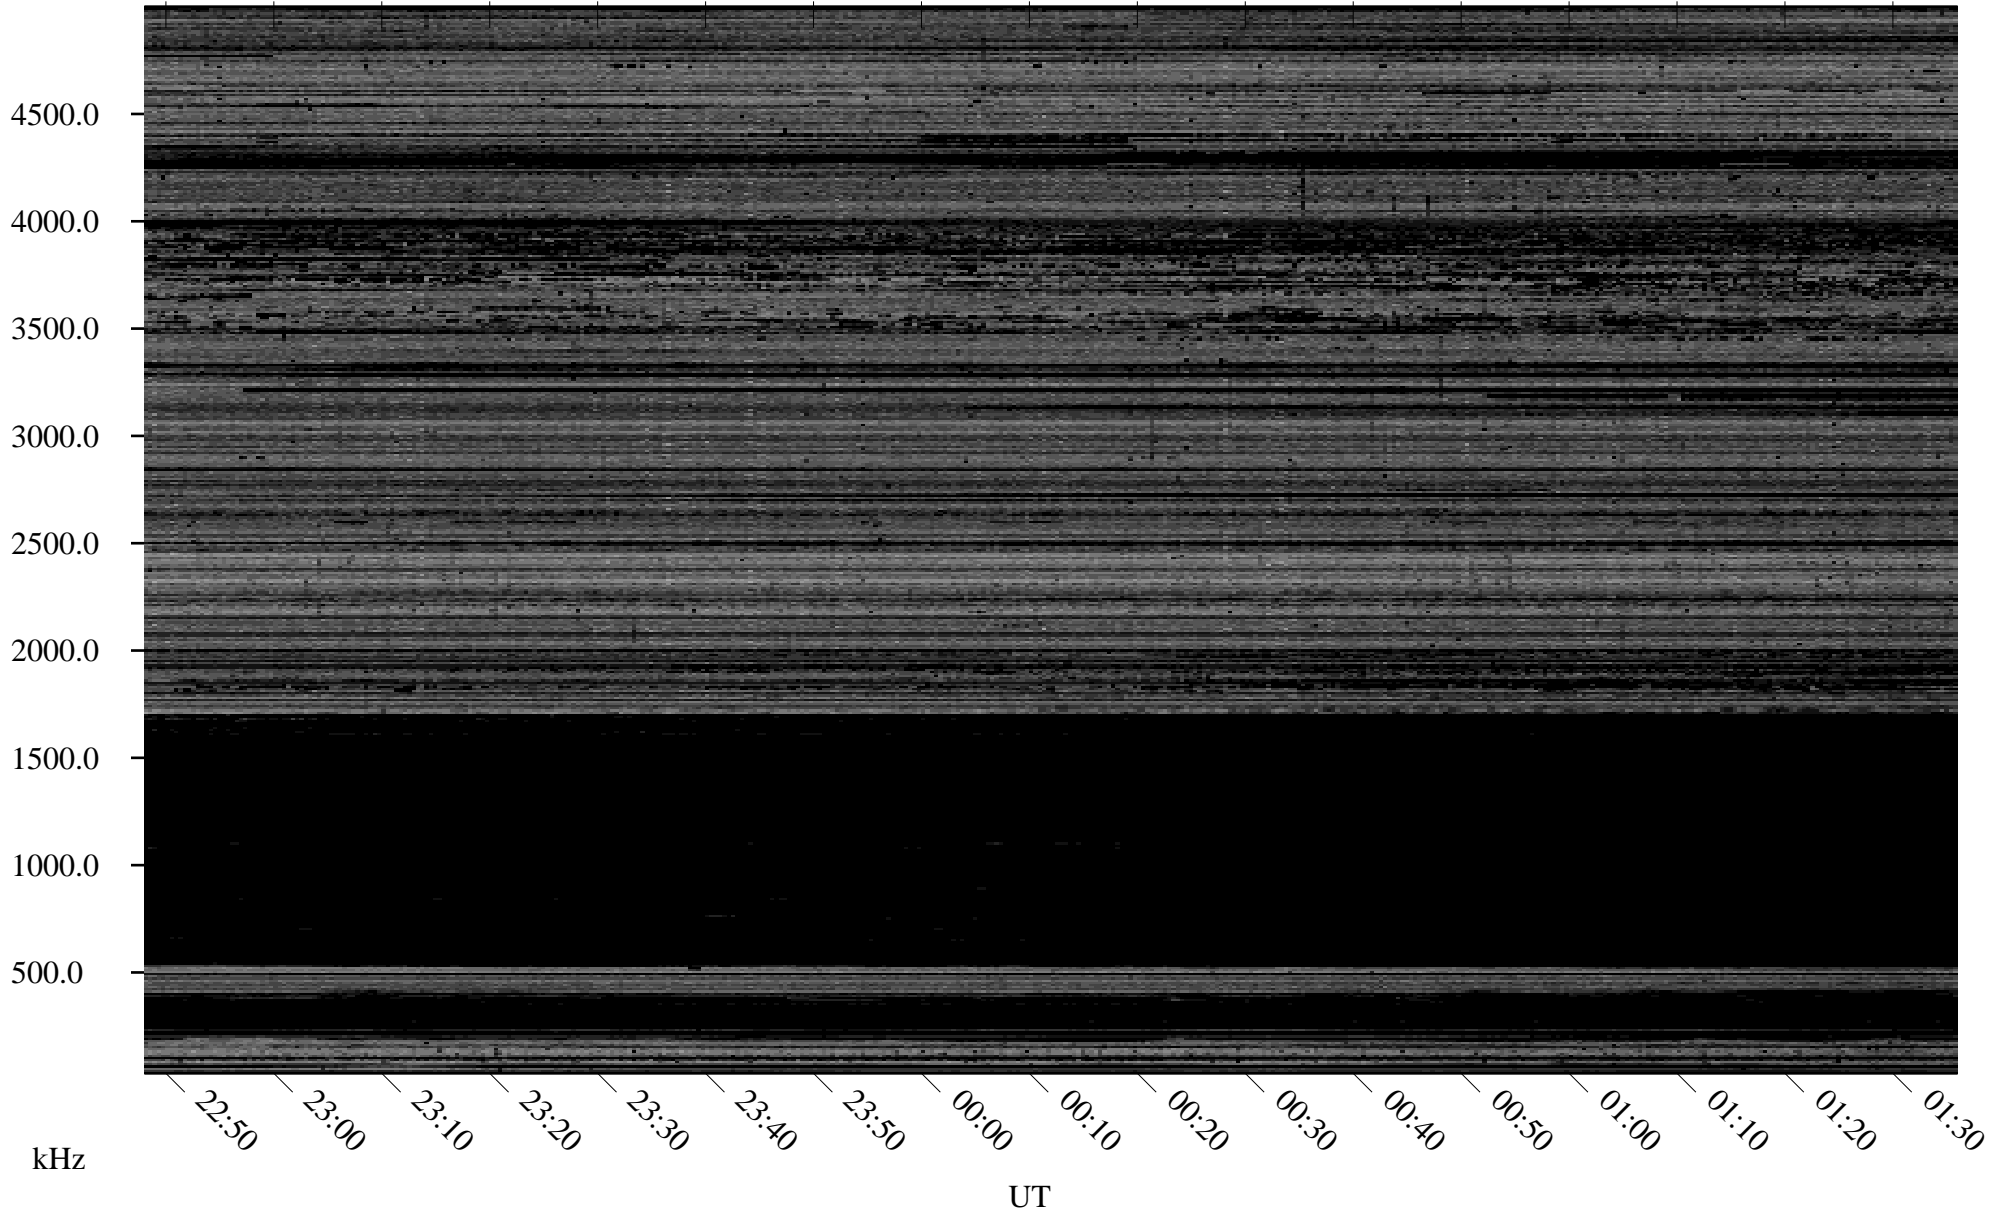

# 12/08/2007 Churchill, Manitoba

Linear Scale    Black = 161    White = 15

ch07342l.r00SUm max\_12

Page 1

# 12/08/2007 Churchill, Manitoba

Linear Scale    Black = 161    White = 15

ch07342l.r00SUm max\_12

Page 2

# 12/09/2007 Churchill, Manitoba

Linear Scale    Black = 161    White = 15

ch07342l.r00SUm max\_12

Page 3

# 12/09/2007 Churchill, Manitoba

Linear Scale    Black = 161    White = 15

ch07342l.r00SUm max\_12

Page 4