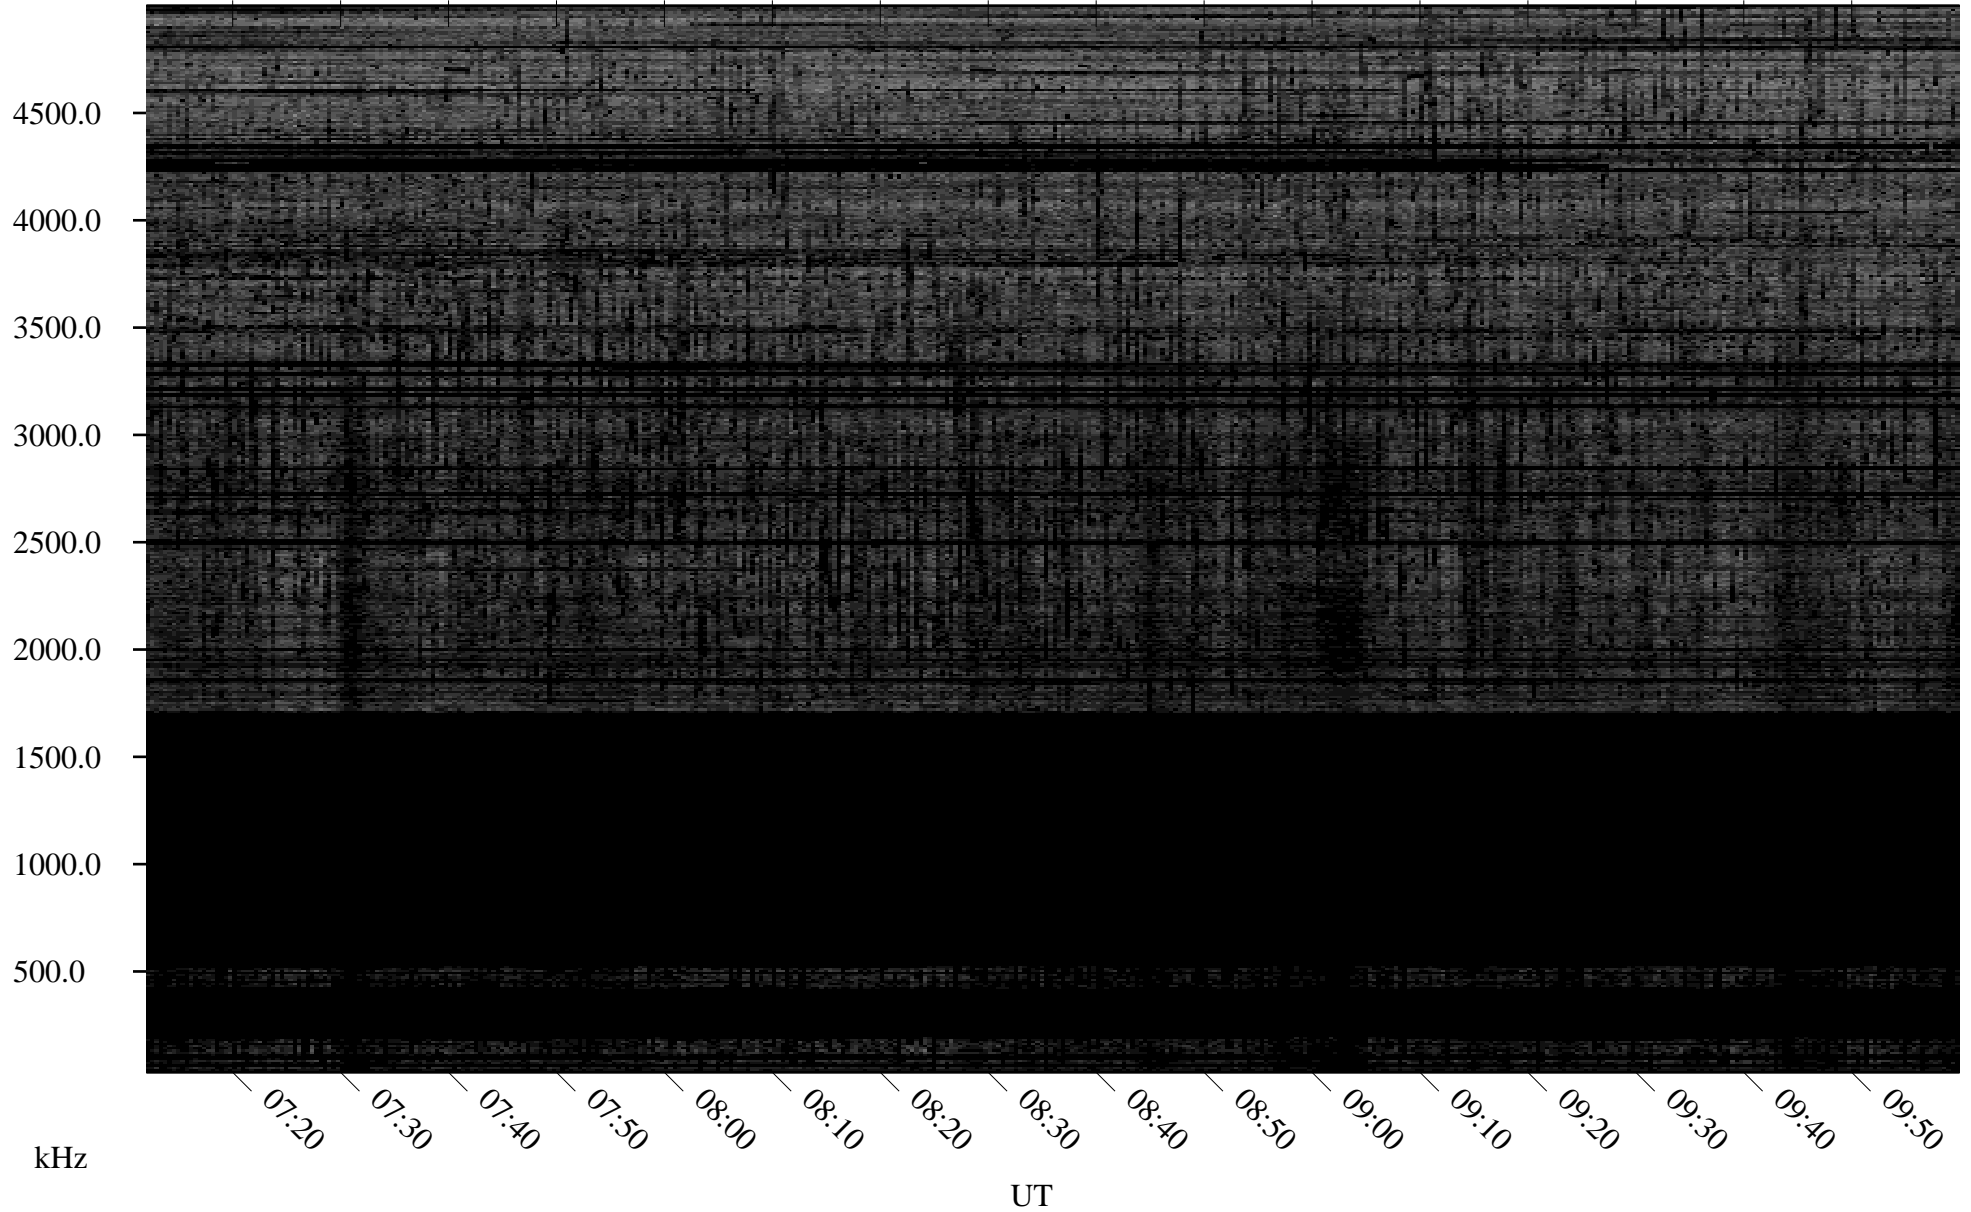

# 12/08/2007 Churchill, Manitoba

Linear Scale    Black = 161    White = 15

ch07342l.r00SUm max\_12

Page 1

# 12/09/2007 Churchill, Manitoba

Linear Scale    Black = 161    White = 15

ch07342l.r00SUm max\_12

Page 4

# 12/09/2007 Churchill, Manitoba

Linear Scale    Black = 161    White = 15

ch07342l.r00SUm max\_12

Page 5

# 12/09/2007 Churchill, Manitoba

Linear Scale    Black = 161    White = 15

ch07342l.r00SUm max\_12

Page 6