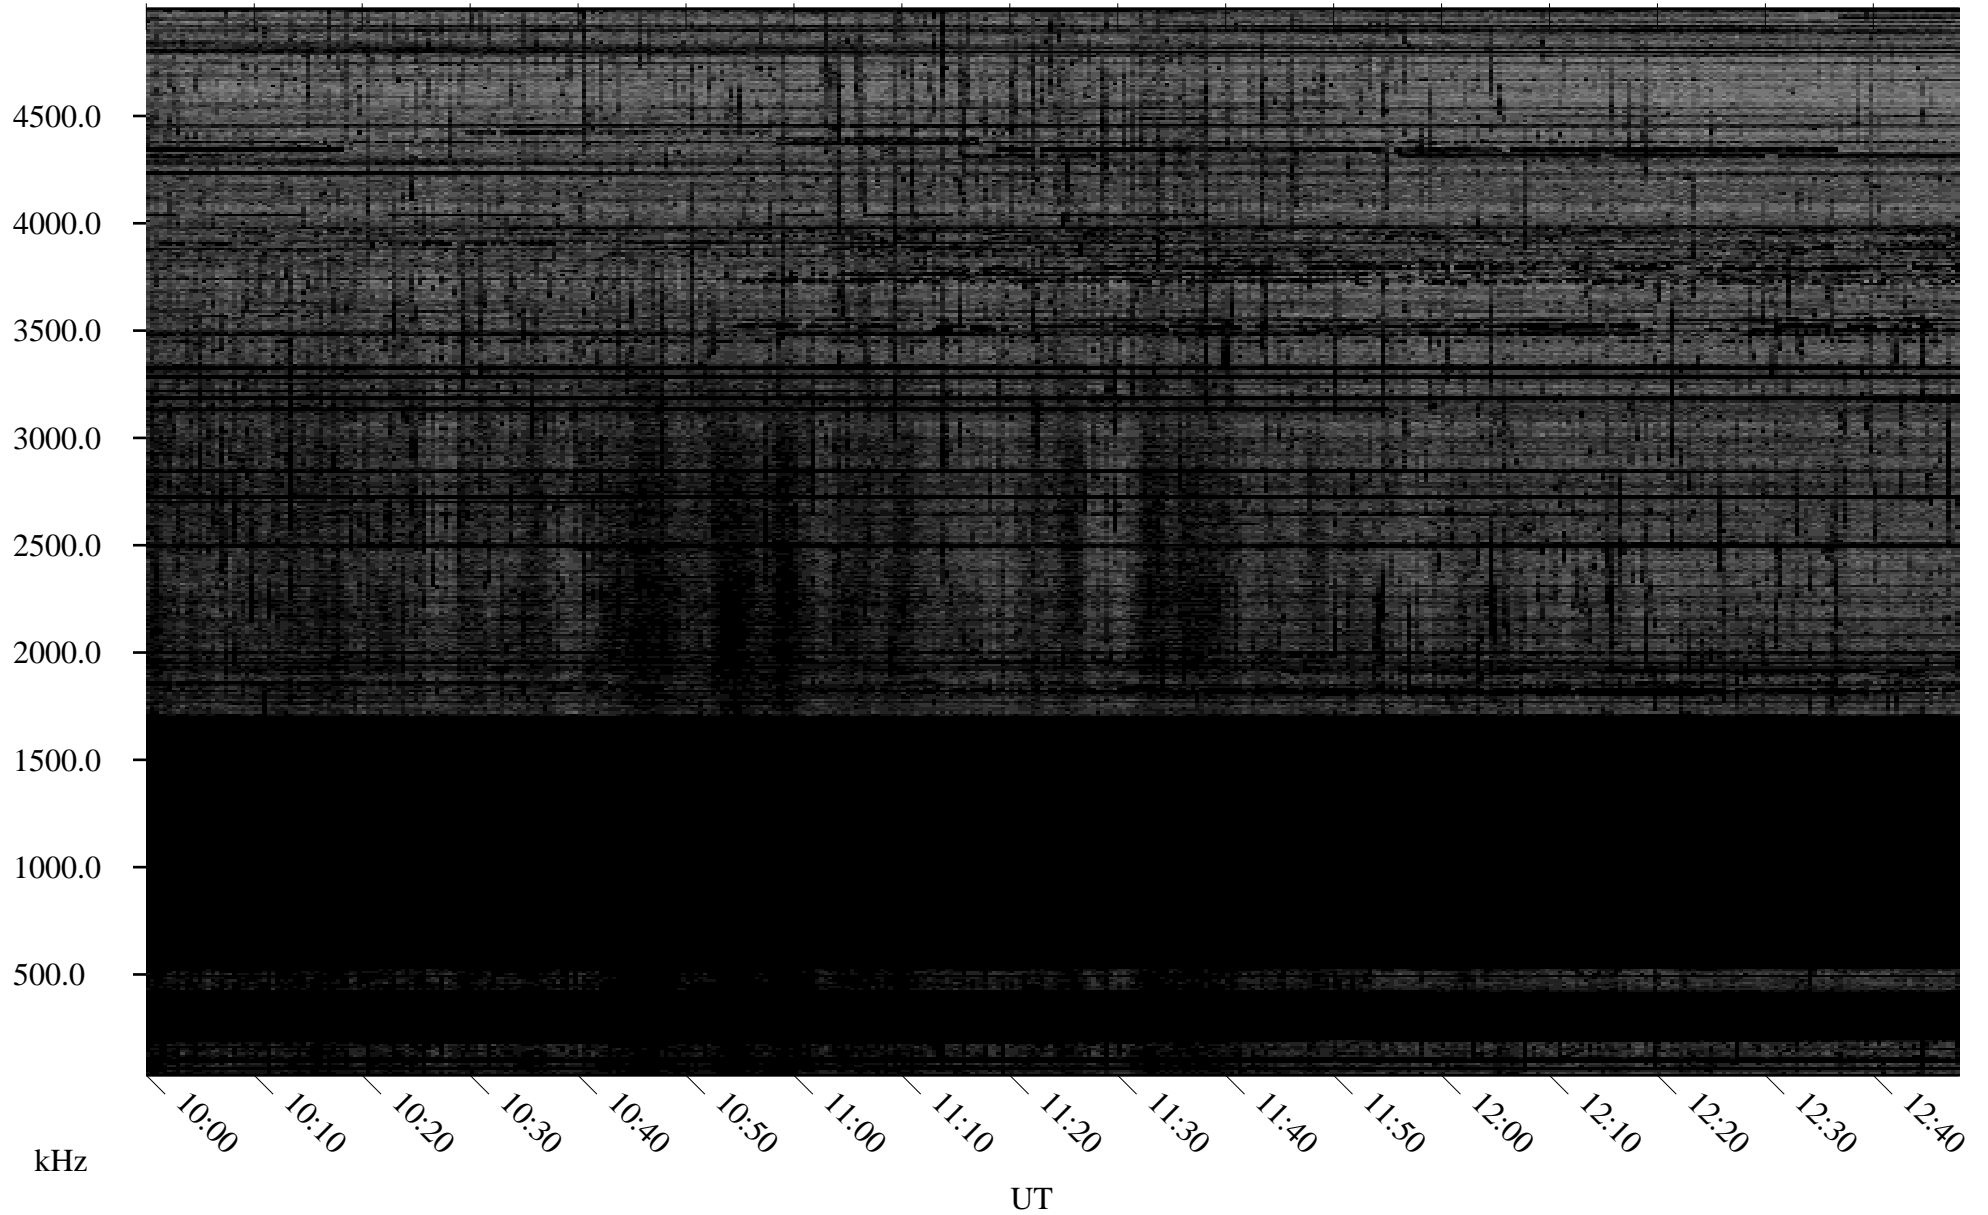

# 12/09/2007 Churchill, Manitoba

Linear Scale    Black = 161    White = 15

ch07342l.r00SUm max\_12

Page 4

# 12/09/2007 Churchill, Manitoba

Linear Scale    Black = 161    White = 15

ch07342l.r00SUm max\_12

Page 5

# 12/09/2007 Churchill, Manitoba

Linear Scale    Black = 161    White = 15

ch07342l.r00SUm max\_12

Page 6