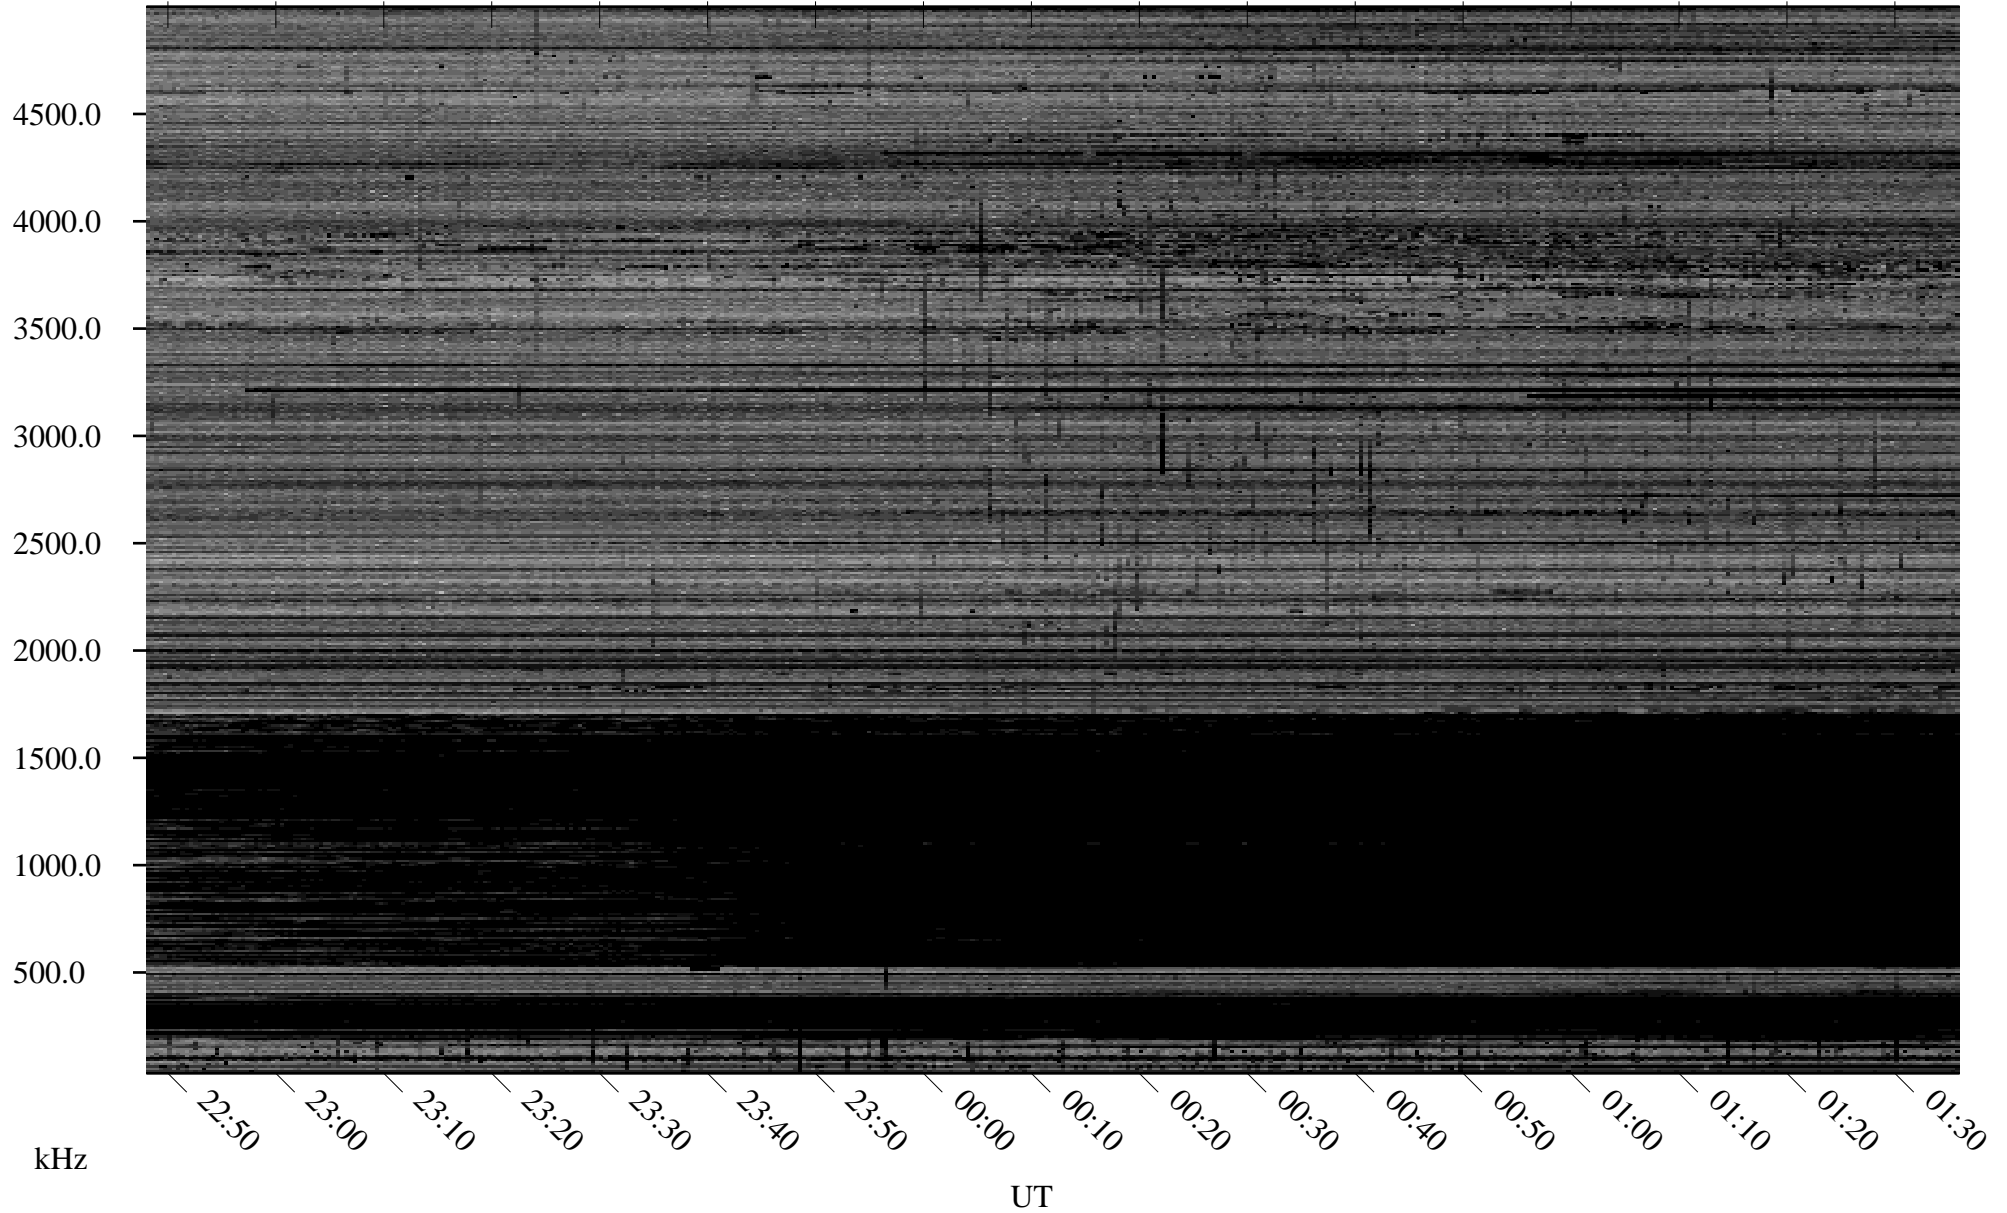

# 12/09/2007 Churchill, Manitoba

Linear Scale    Black = 161    White = 15

ch07343l.r00SUm max\_12

Page 1

# 12/09/2007 Churchill, Manitoba

Linear Scale    Black = 161    White = 15

ch07343l.r00SUm max\_12

Page 2

# 12/10/2007 Churchill, Manitoba

Linear Scale    Black = 161    White = 15

ch07343l.r00SUm max\_12

Page 3

# 12/10/2007 Churchill, Manitoba

Linear Scale    Black = 161    White = 15

ch073431.r00SUm max\_12

Page 4