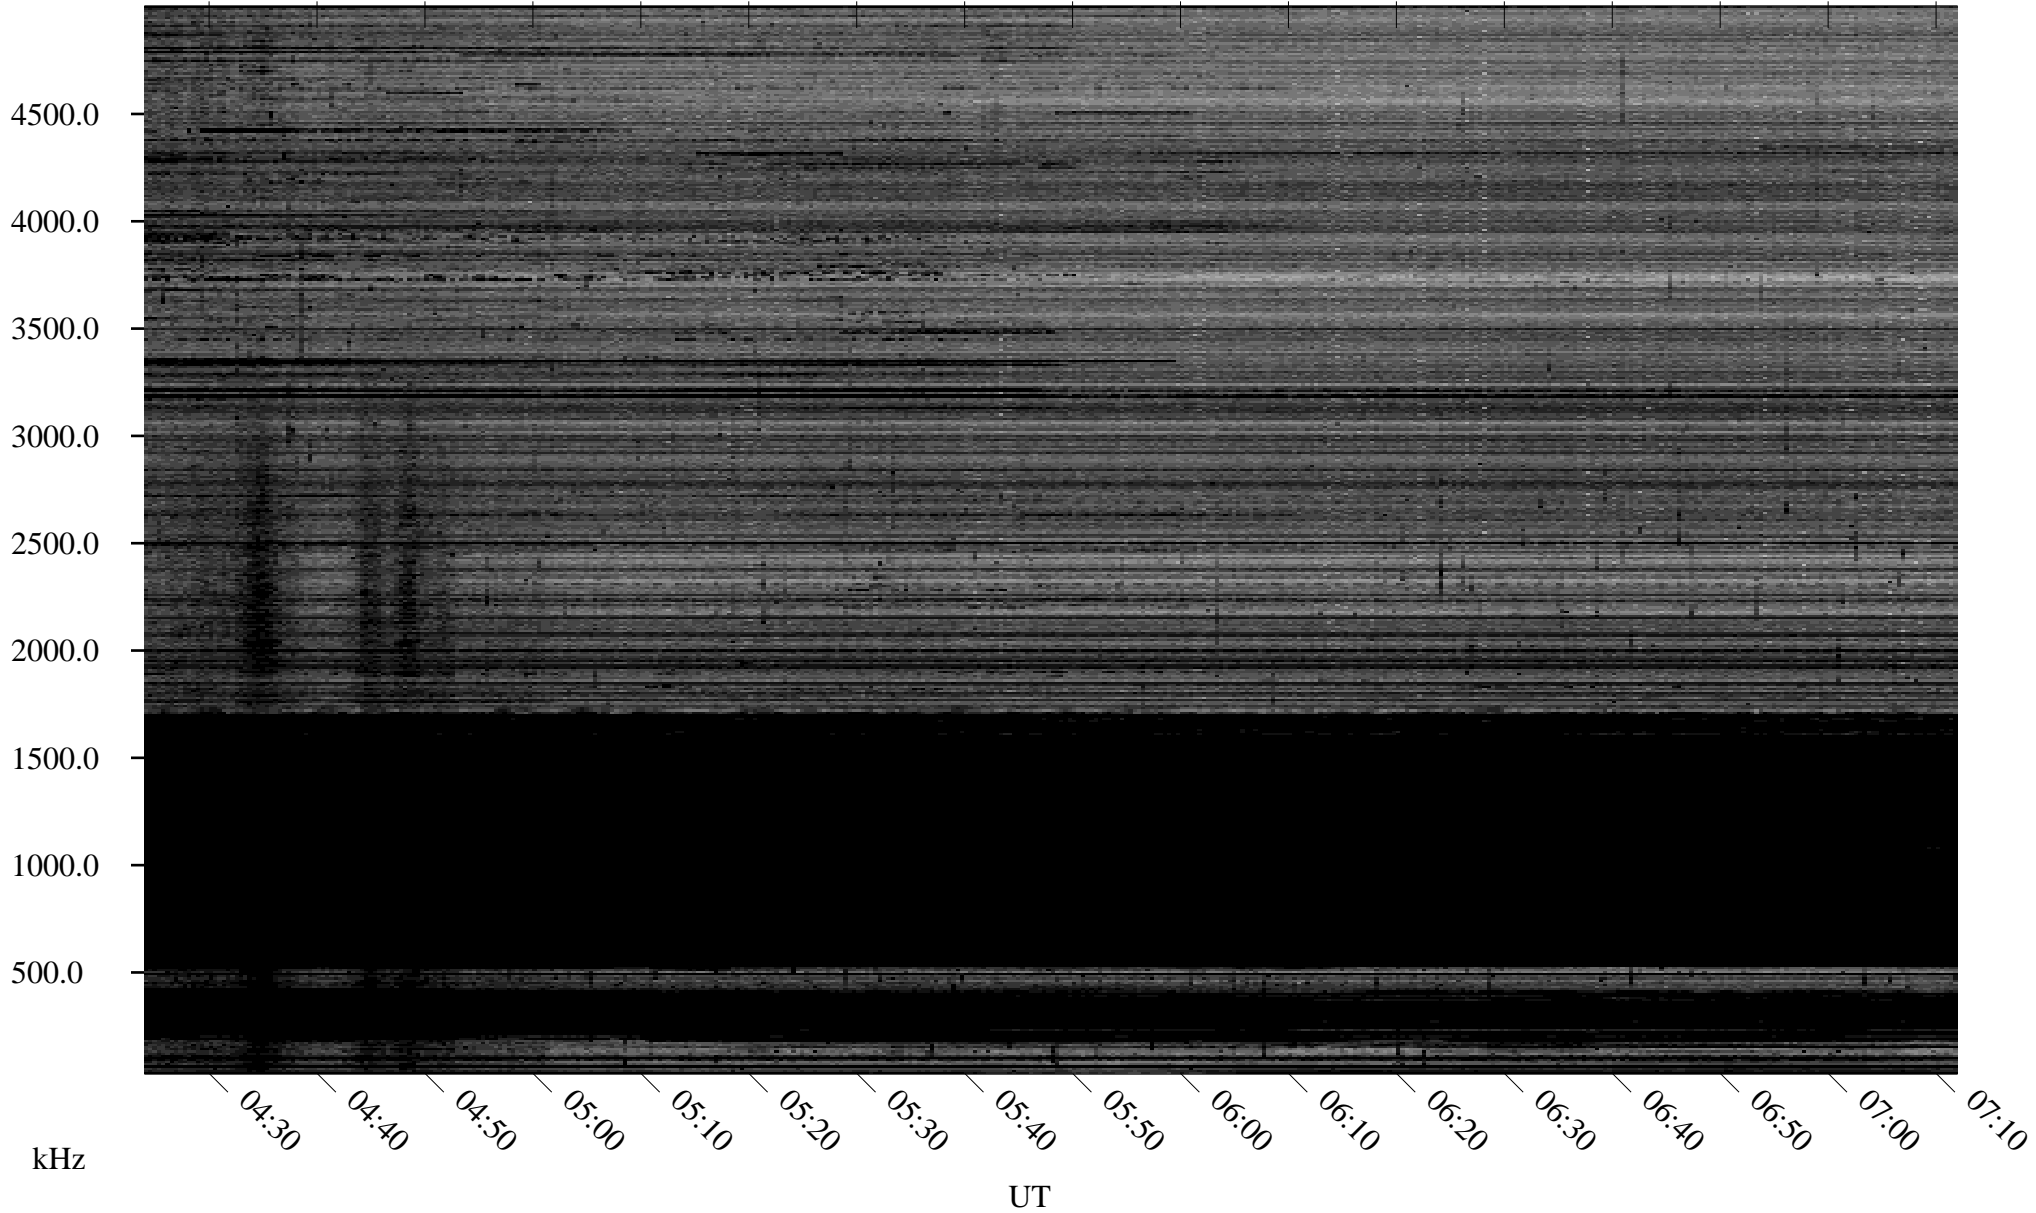

# 12/09/2007 Churchill, Manitoba

Linear Scale    Black = 161    White = 15

ch07343l.r00SUm max\_12

Page 1

# 12/10/2007 Churchill, Manitoba

Linear Scale    Black = 161    White = 15

ch07343l.r00SUm max\_12

Page 3

# 12/10/2007 Churchill, Manitoba

Linear Scale    Black = 161    White = 15

ch073431.r00SUm max\_12

Page 4

# 12/10/2007 Churchill, Manitoba

Linear Scale    Black = 161    White = 15

ch07343l.r00SUm max\_12

Page 5