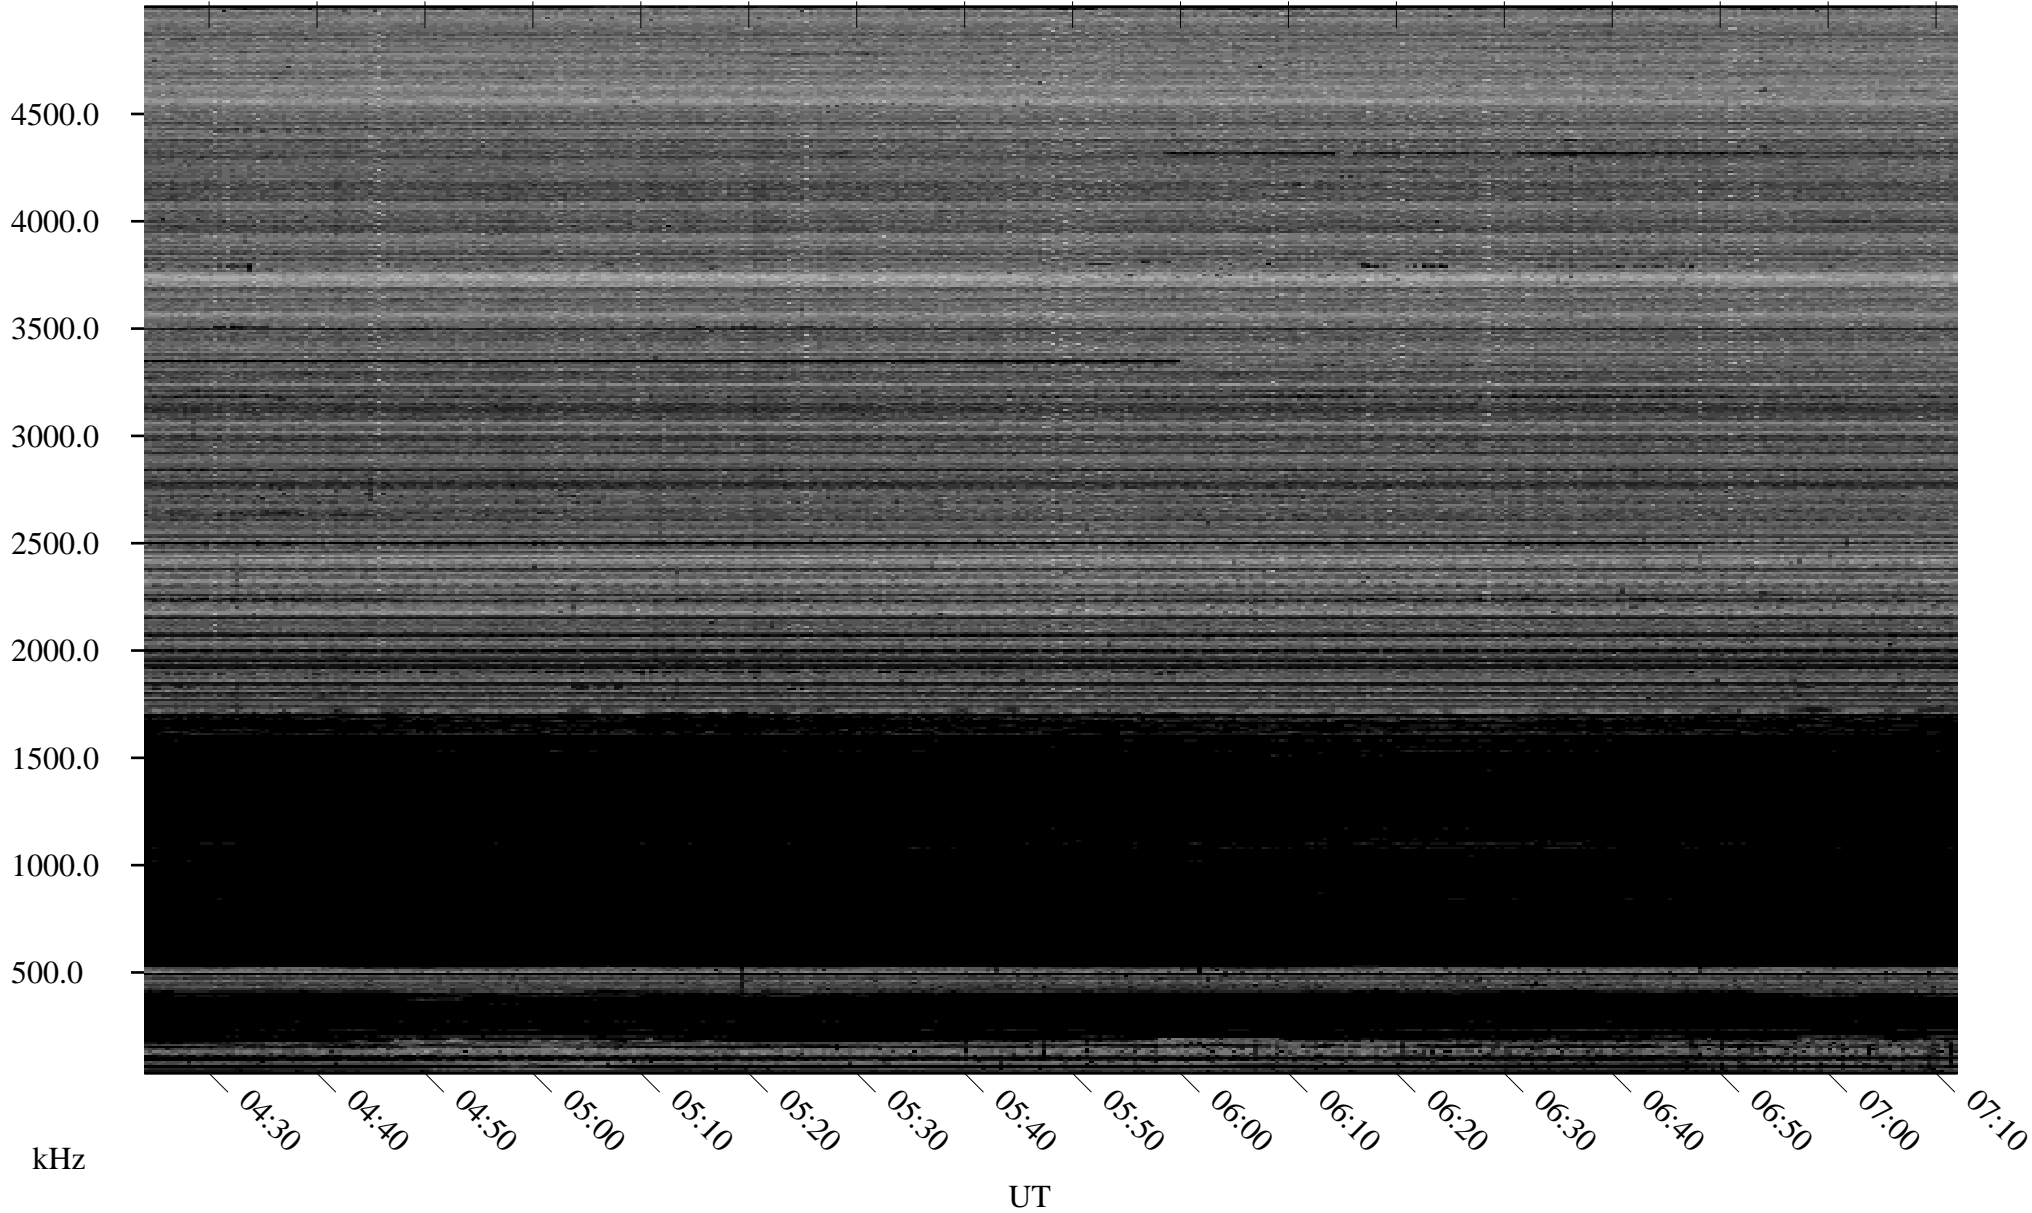

# 12/10/2007 Churchill, Manitoba

Linear Scale    Black = 161    White = 15

ch07344l.r00SUm max\_12

Page 1

# 12/10/2007 Churchill, Manitoba

Linear Scale    Black = 161    White = 15

ch07344l.r00SUm max\_12

Page 2

# 12/11/2007 Churchill, Manitoba

Linear Scale    Black = 161    White = 15

ch07344l.r00SUm max\_12

Page 3

# 12/11/2007 Churchill, Manitoba

Linear Scale    Black = 161    White = 15

ch07344l.r00SUm max\_12

Page 4