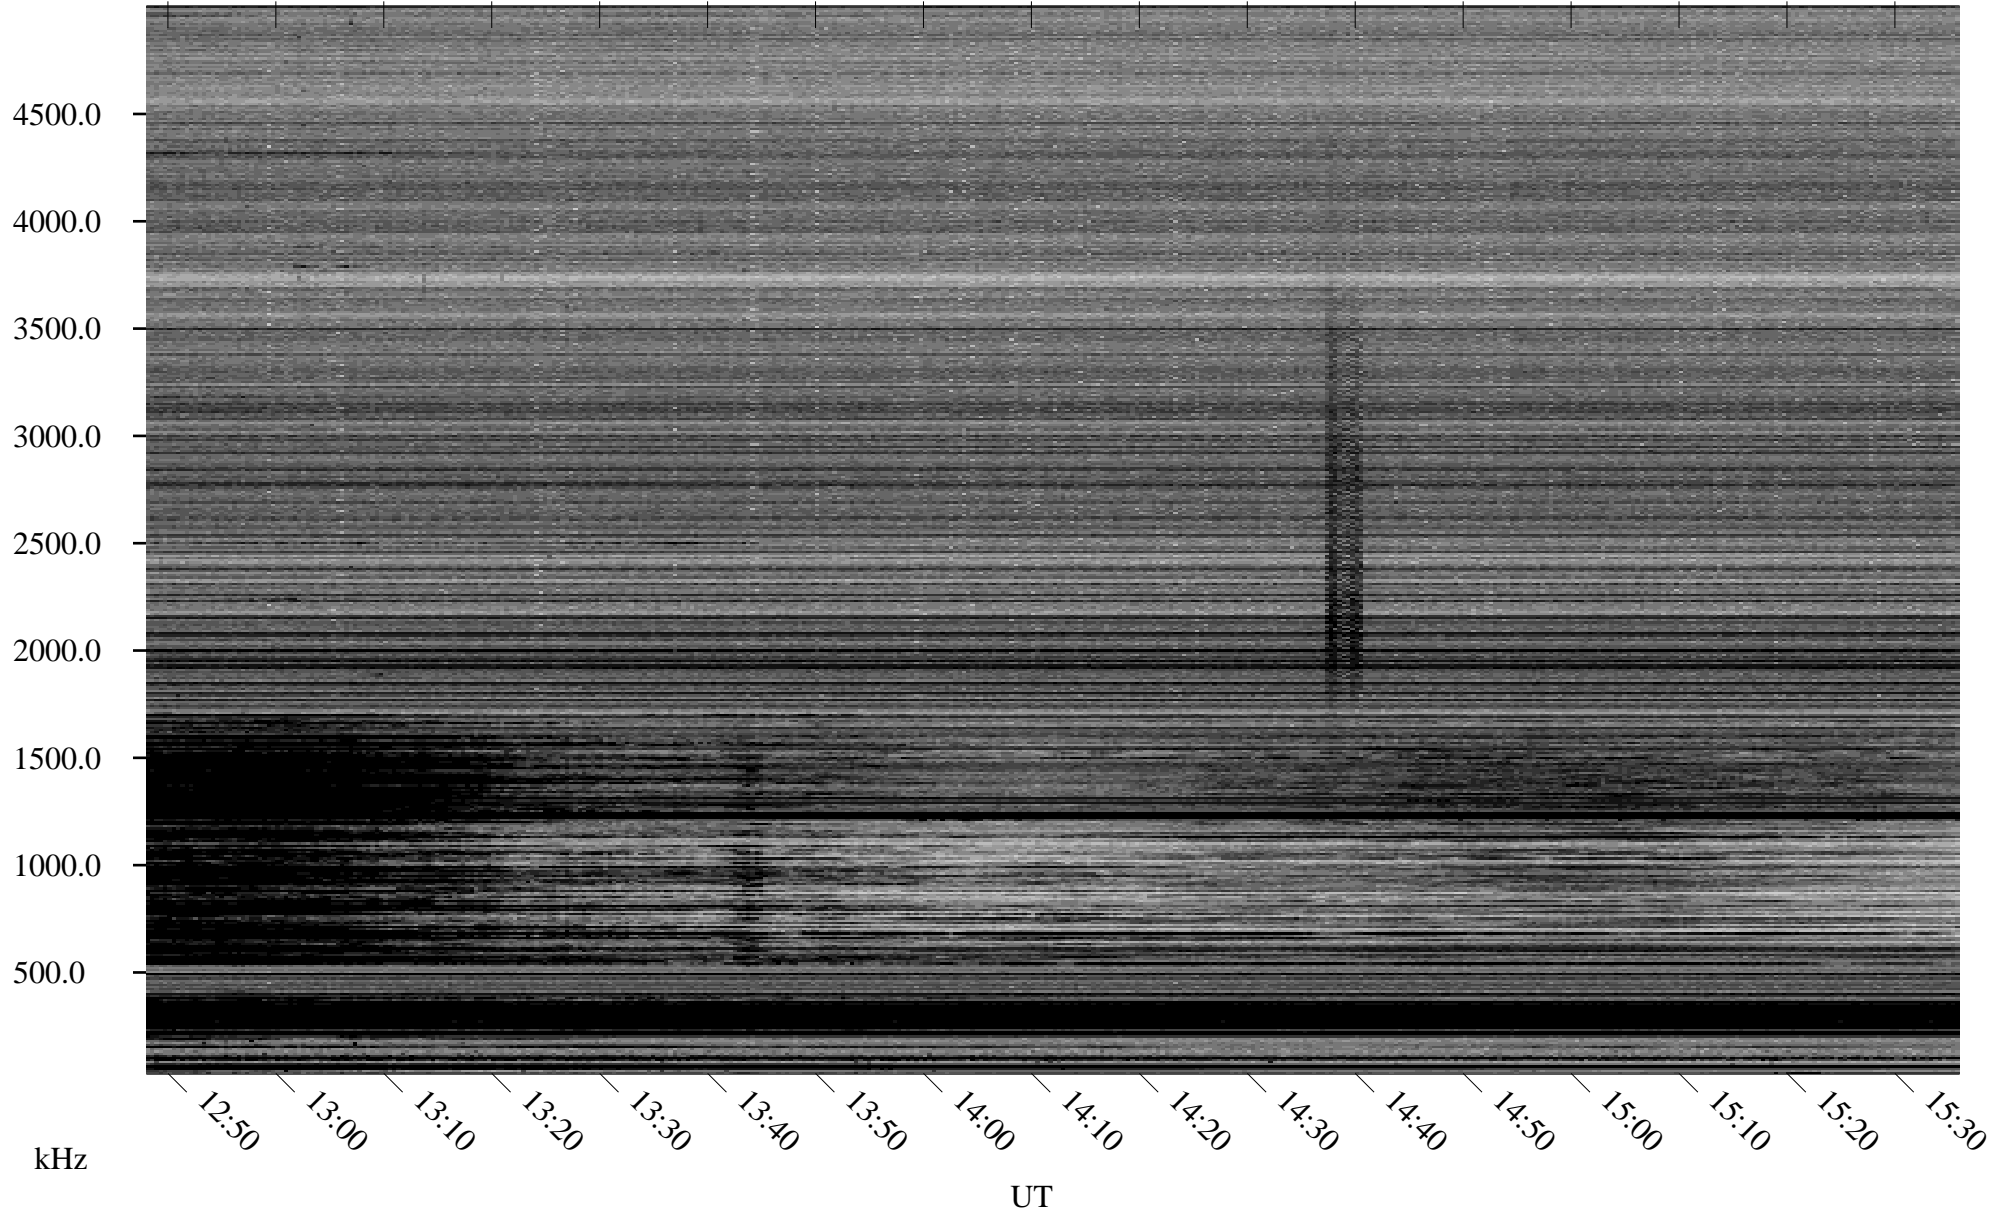

# 12/11/2007 Churchill, Manitoba

Linear Scale    Black = 161    White = 15

ch07344l.r00SUm max\_12

# 12/11/2007 Churchill, Manitoba

Linear Scale    Black = 161    White = 15

ch07344l.r00SUm max\_12

Page 7