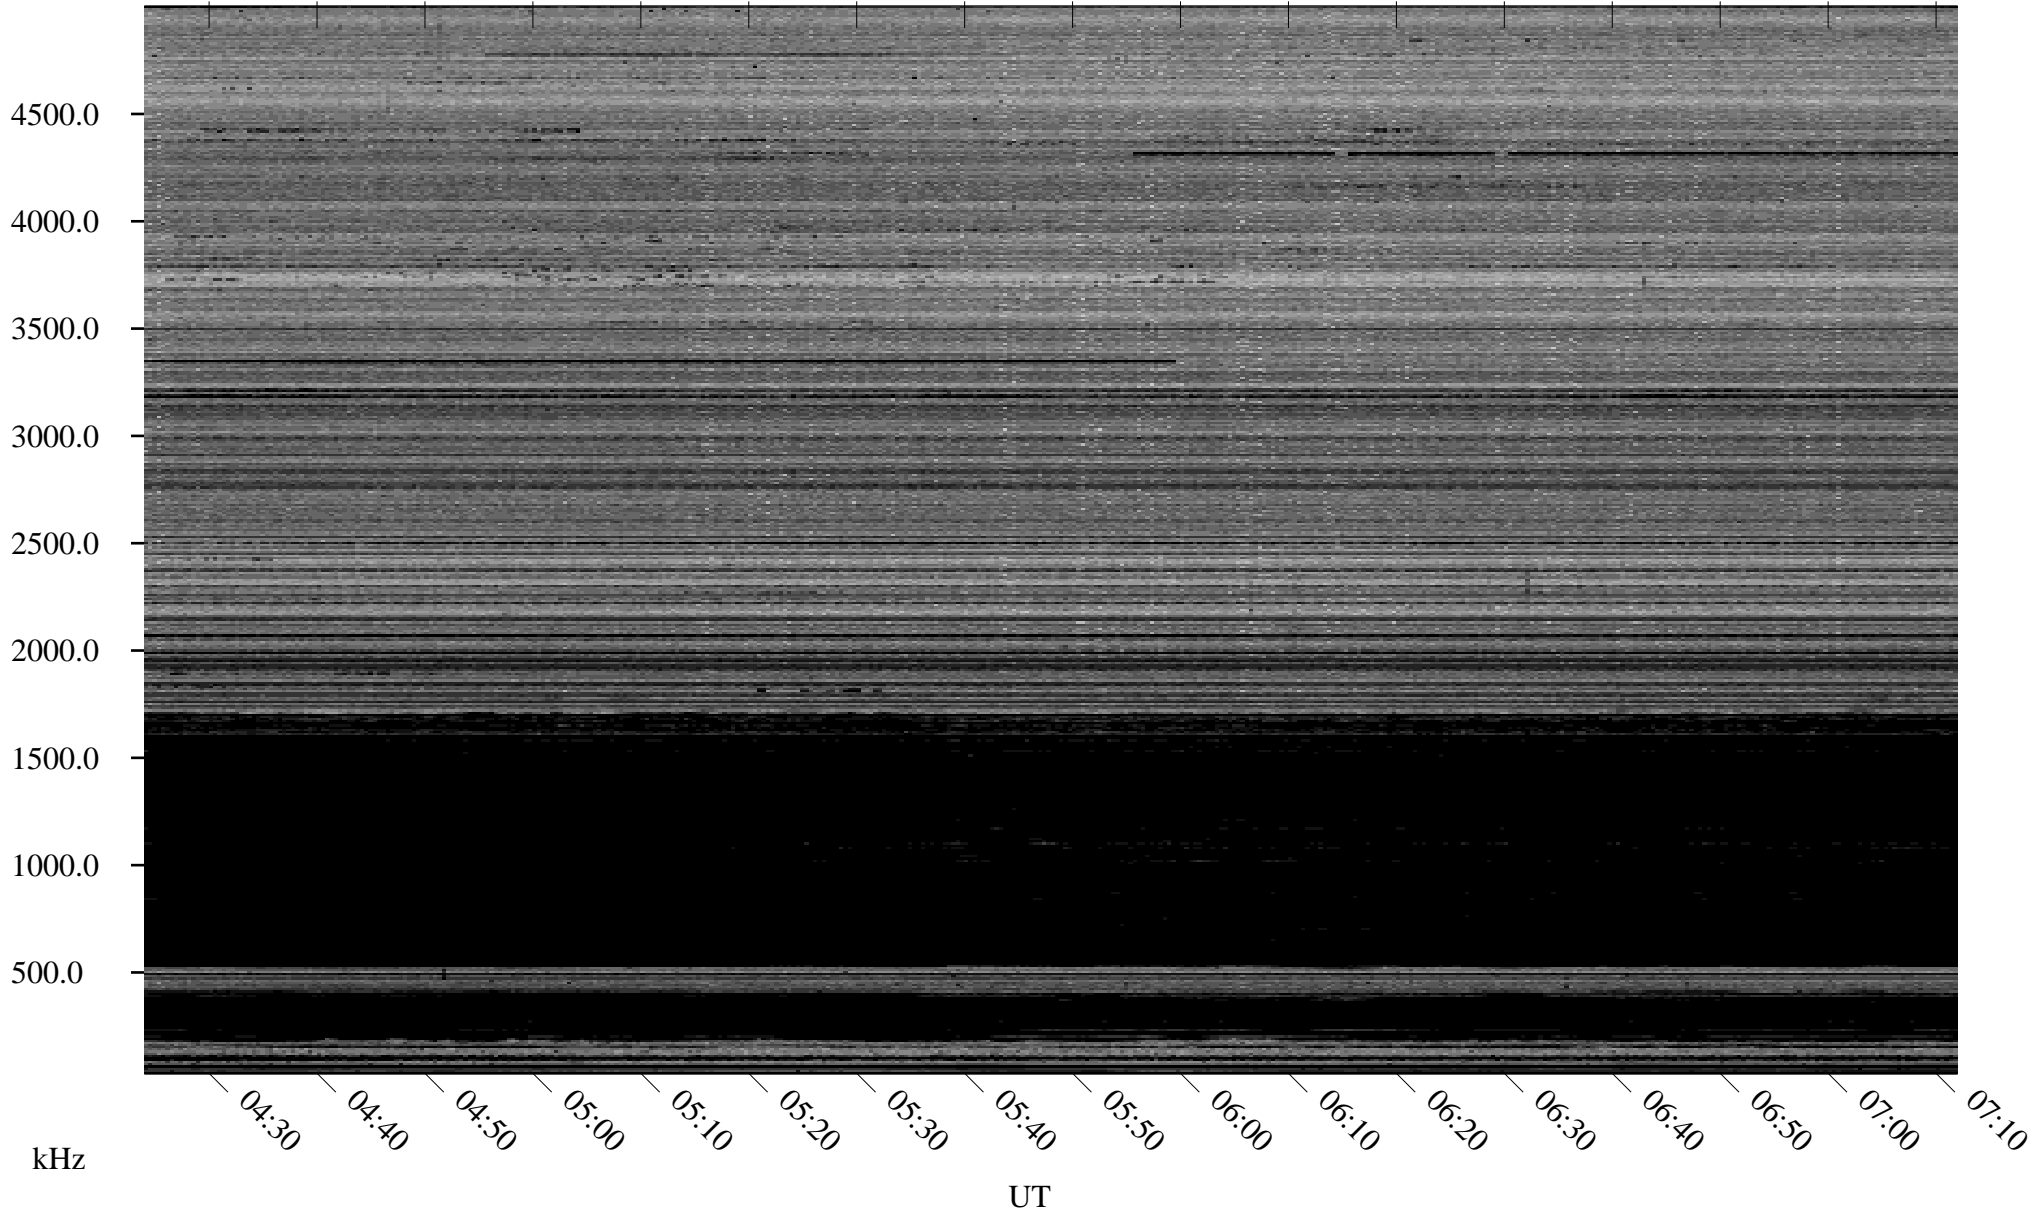

# 12/12/2007 Churchill, Manitoba

Linear Scale    Black = 161    White = 15

ch07346l.r00SUm max\_12

Page 2

# 12/13/2007 Churchill, Manitoba

Linear Scale    Black = 161    White = 15

ch07346l.r00SUm max\_12

Page 3

# 12/13/2007 Churchill, Manitoba

Linear Scale    Black = 161    White = 15

ch07346l.r00SUm max\_12

Page 4

# 12/13/2007 Churchill, Manitoba

Linear Scale    Black = 161    White = 15

ch07346l.r00SUm max\_12

Page 5