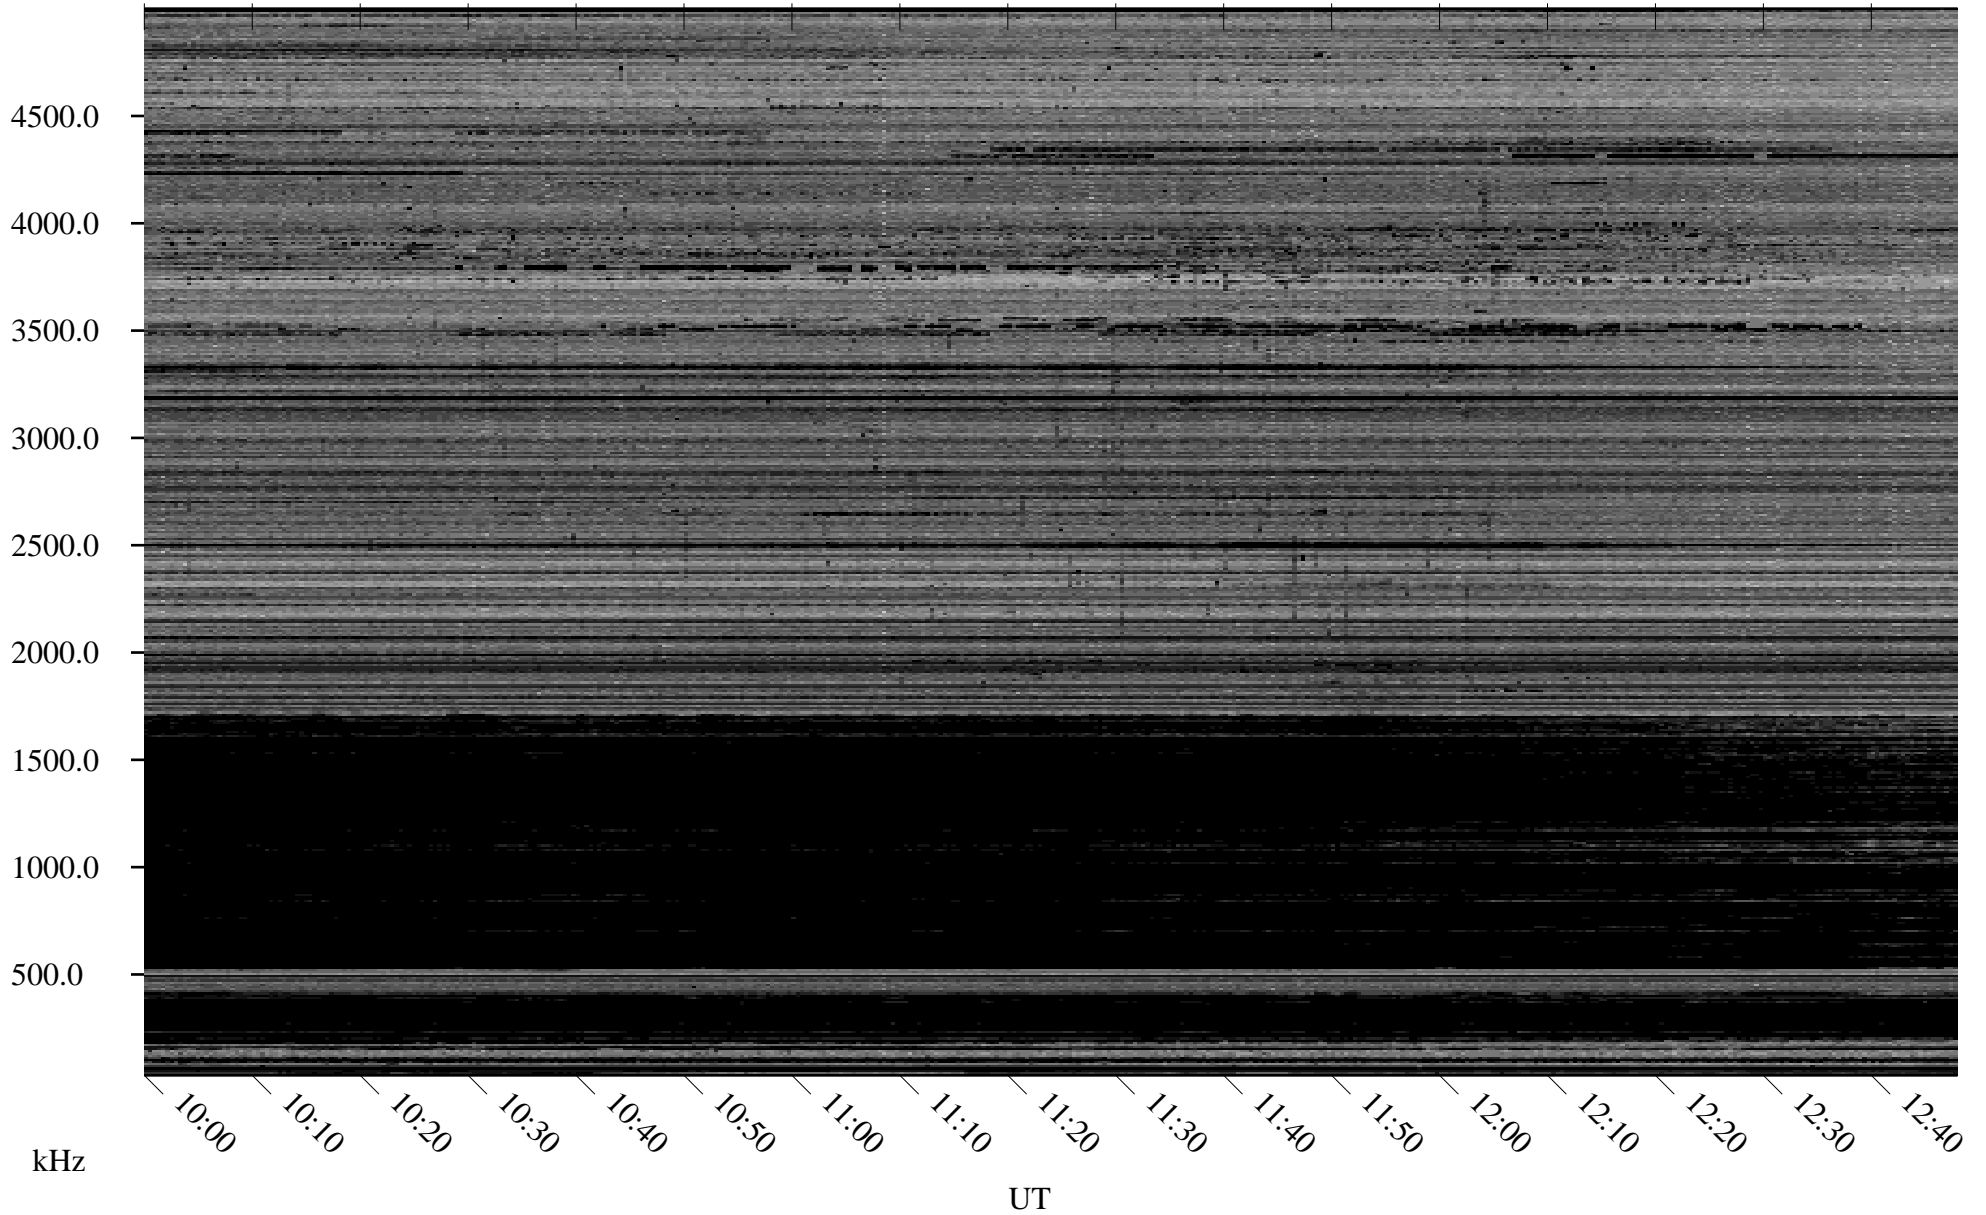

# 12/13/2007 Churchill, Manitoba

Linear Scale    Black = 161    White = 15

ch07346l.r00SUm max\_12

Page 5

# 12/13/2007 Churchill, Manitoba

Linear Scale    Black = 161    White = 15

ch07346l.r00SUm max\_12

Page 6

# 12/13/2007 Churchill, Manitoba

Linear Scale    Black = 161    White = 15

ch07346l.r00SUm max\_12

Page 7