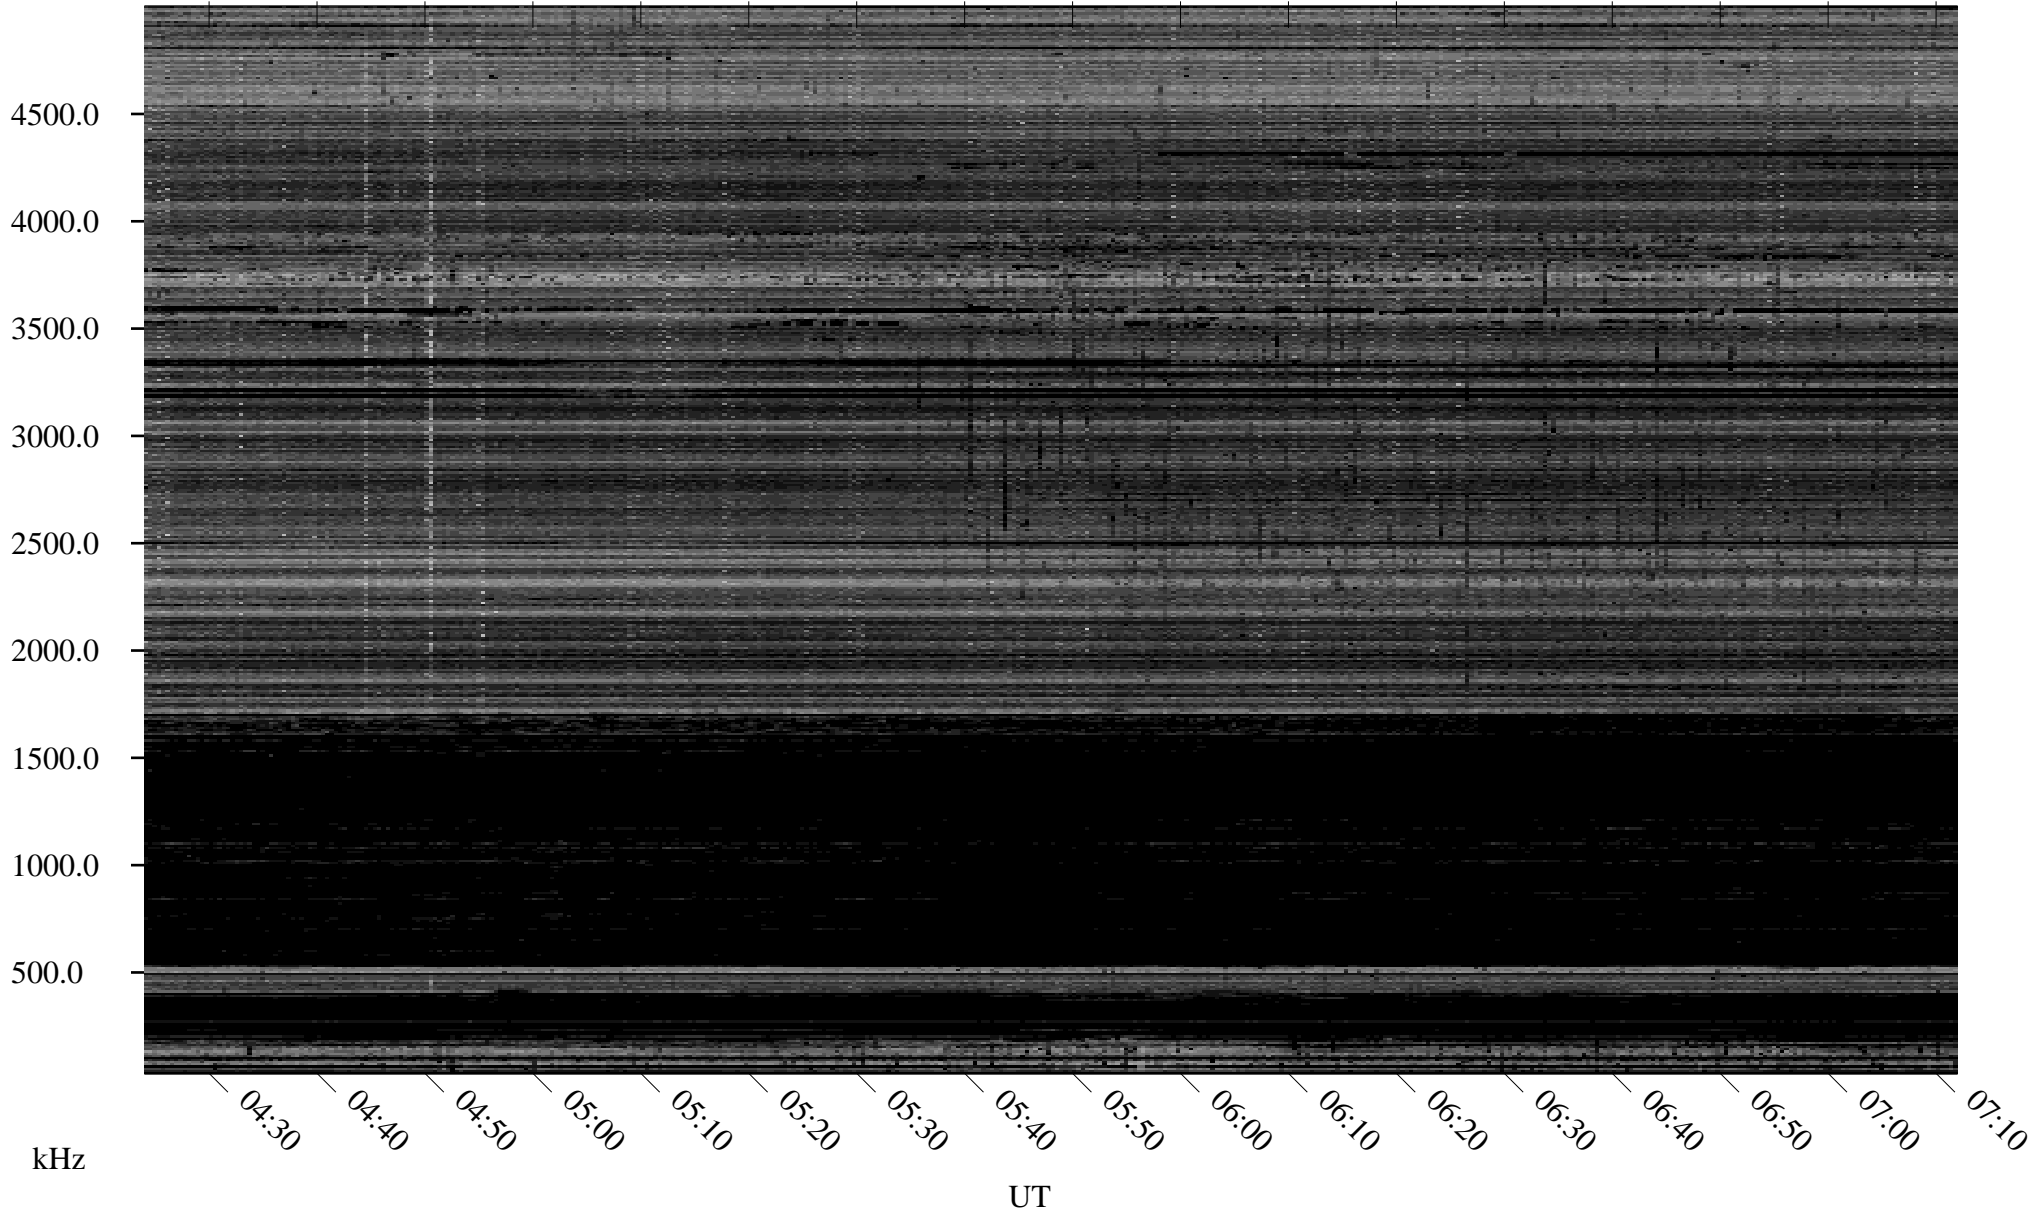

# 12/14/2007 Churchill, Manitoba

Linear Scale    Black = 161    White = 15

ch07348l.r00SUm max\_12

Page 1

# 12/14/2007 Churchill, Manitoba

Linear Scale    Black = 161    White = 15

ch07348l.r00SUm max\_12

Page 2

# 12/15/2007 Churchill, Manitoba

Linear Scale    Black = 161    White = 15

ch07348l.r00SUm max\_12

Page 3

# 12/15/2007 Churchill, Manitoba

Linear Scale    Black = 161    White = 15

ch07348l.r00SUm max\_12

Page 4