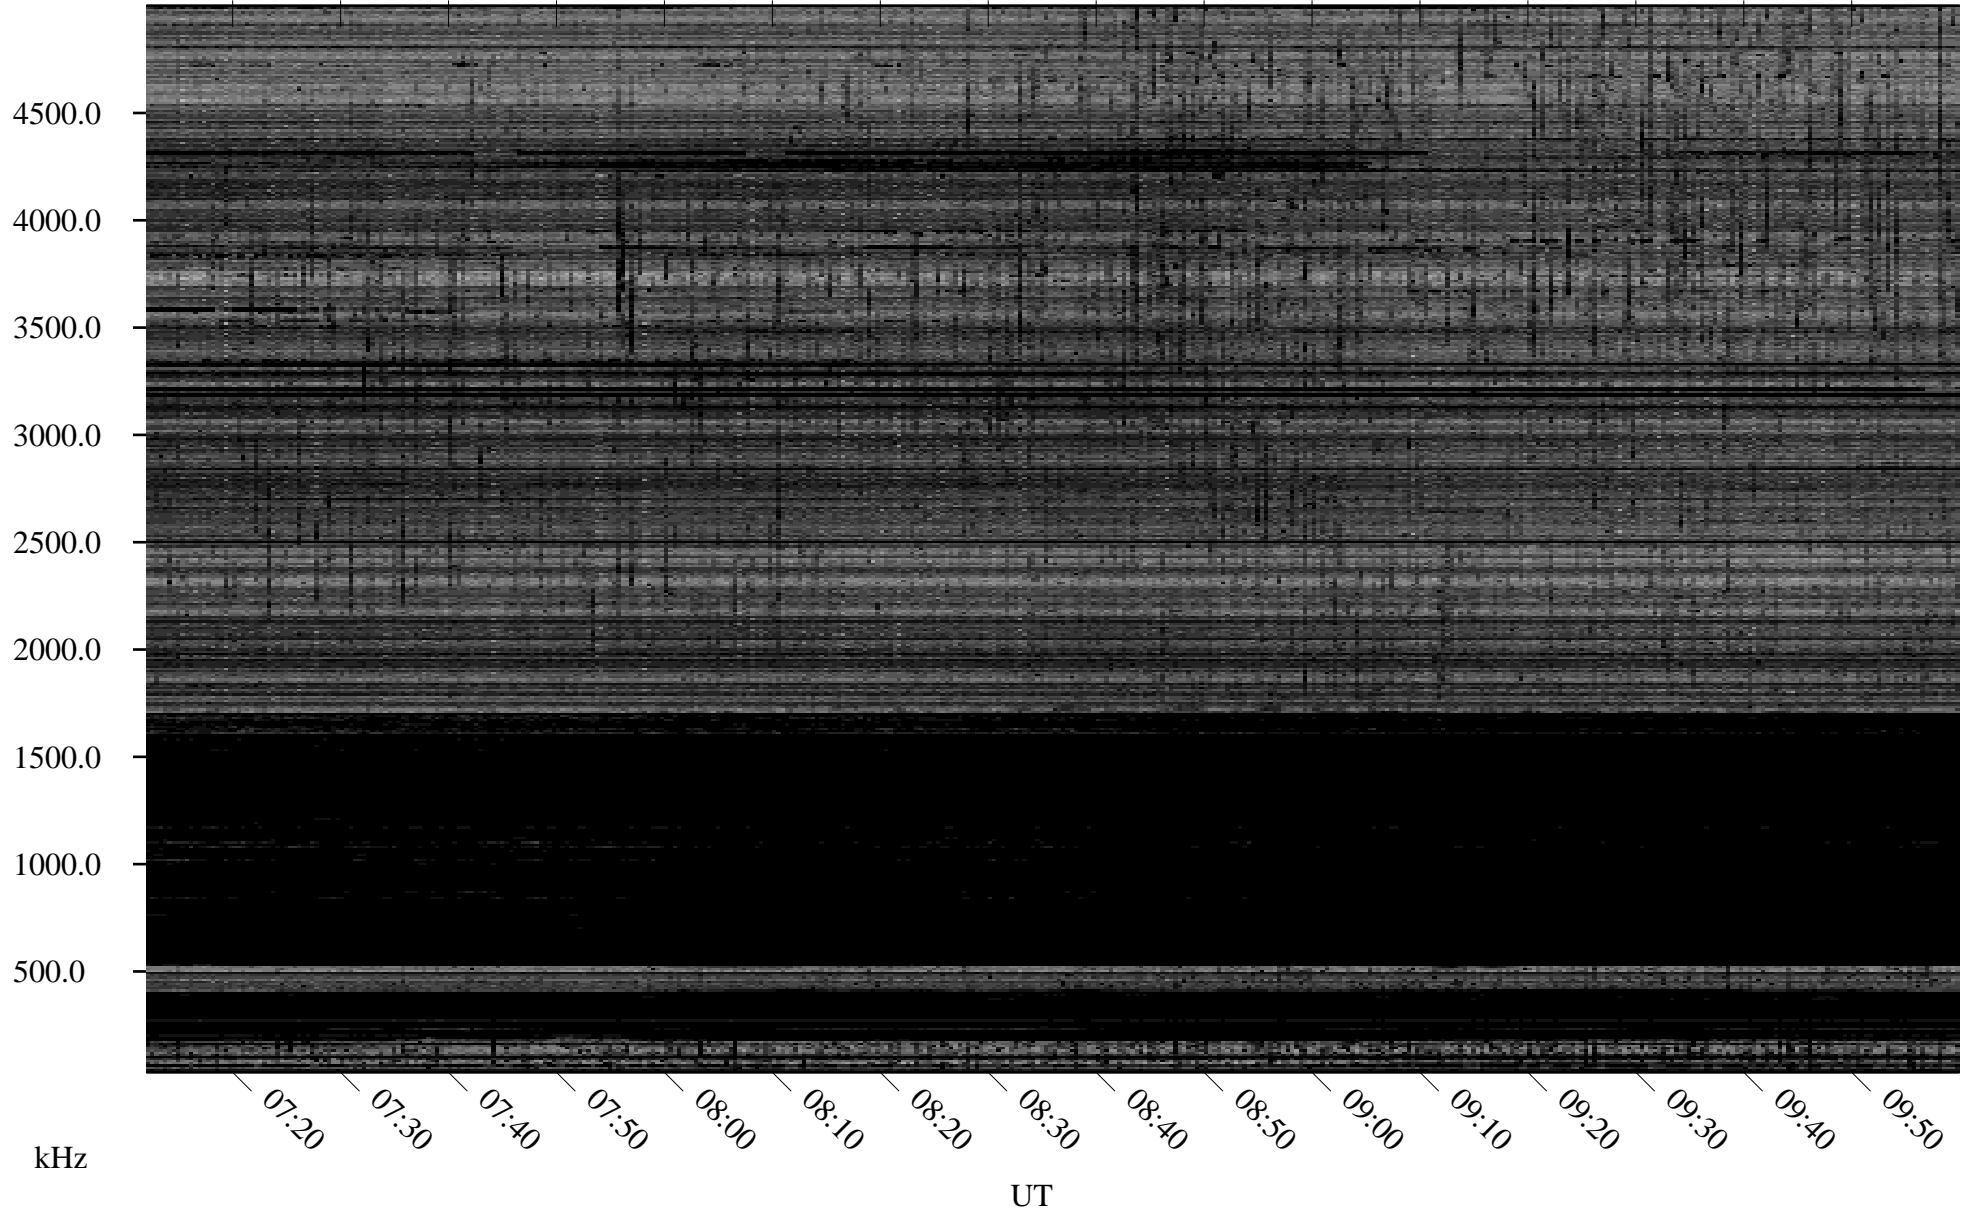

# 12/15/2007 Churchill, Manitoba

Linear Scale    Black = 161    White = 15

ch07348l.r00SUm max\_12

Page 3

# 12/15/2007 Churchill, Manitoba

Linear Scale    Black = 161    White = 15

ch07348l.r00SUm max\_12

Page 4

# 12/15/2007 Churchill, Manitoba

Linear Scale    Black = 161    White = 15

ch07348l.r00SUm max\_12

Page 5

# 12/15/2007 Churchill, Manitoba

Linear Scale    Black = 161    White = 15

ch07348l.r00SUm max\_12

Page 6