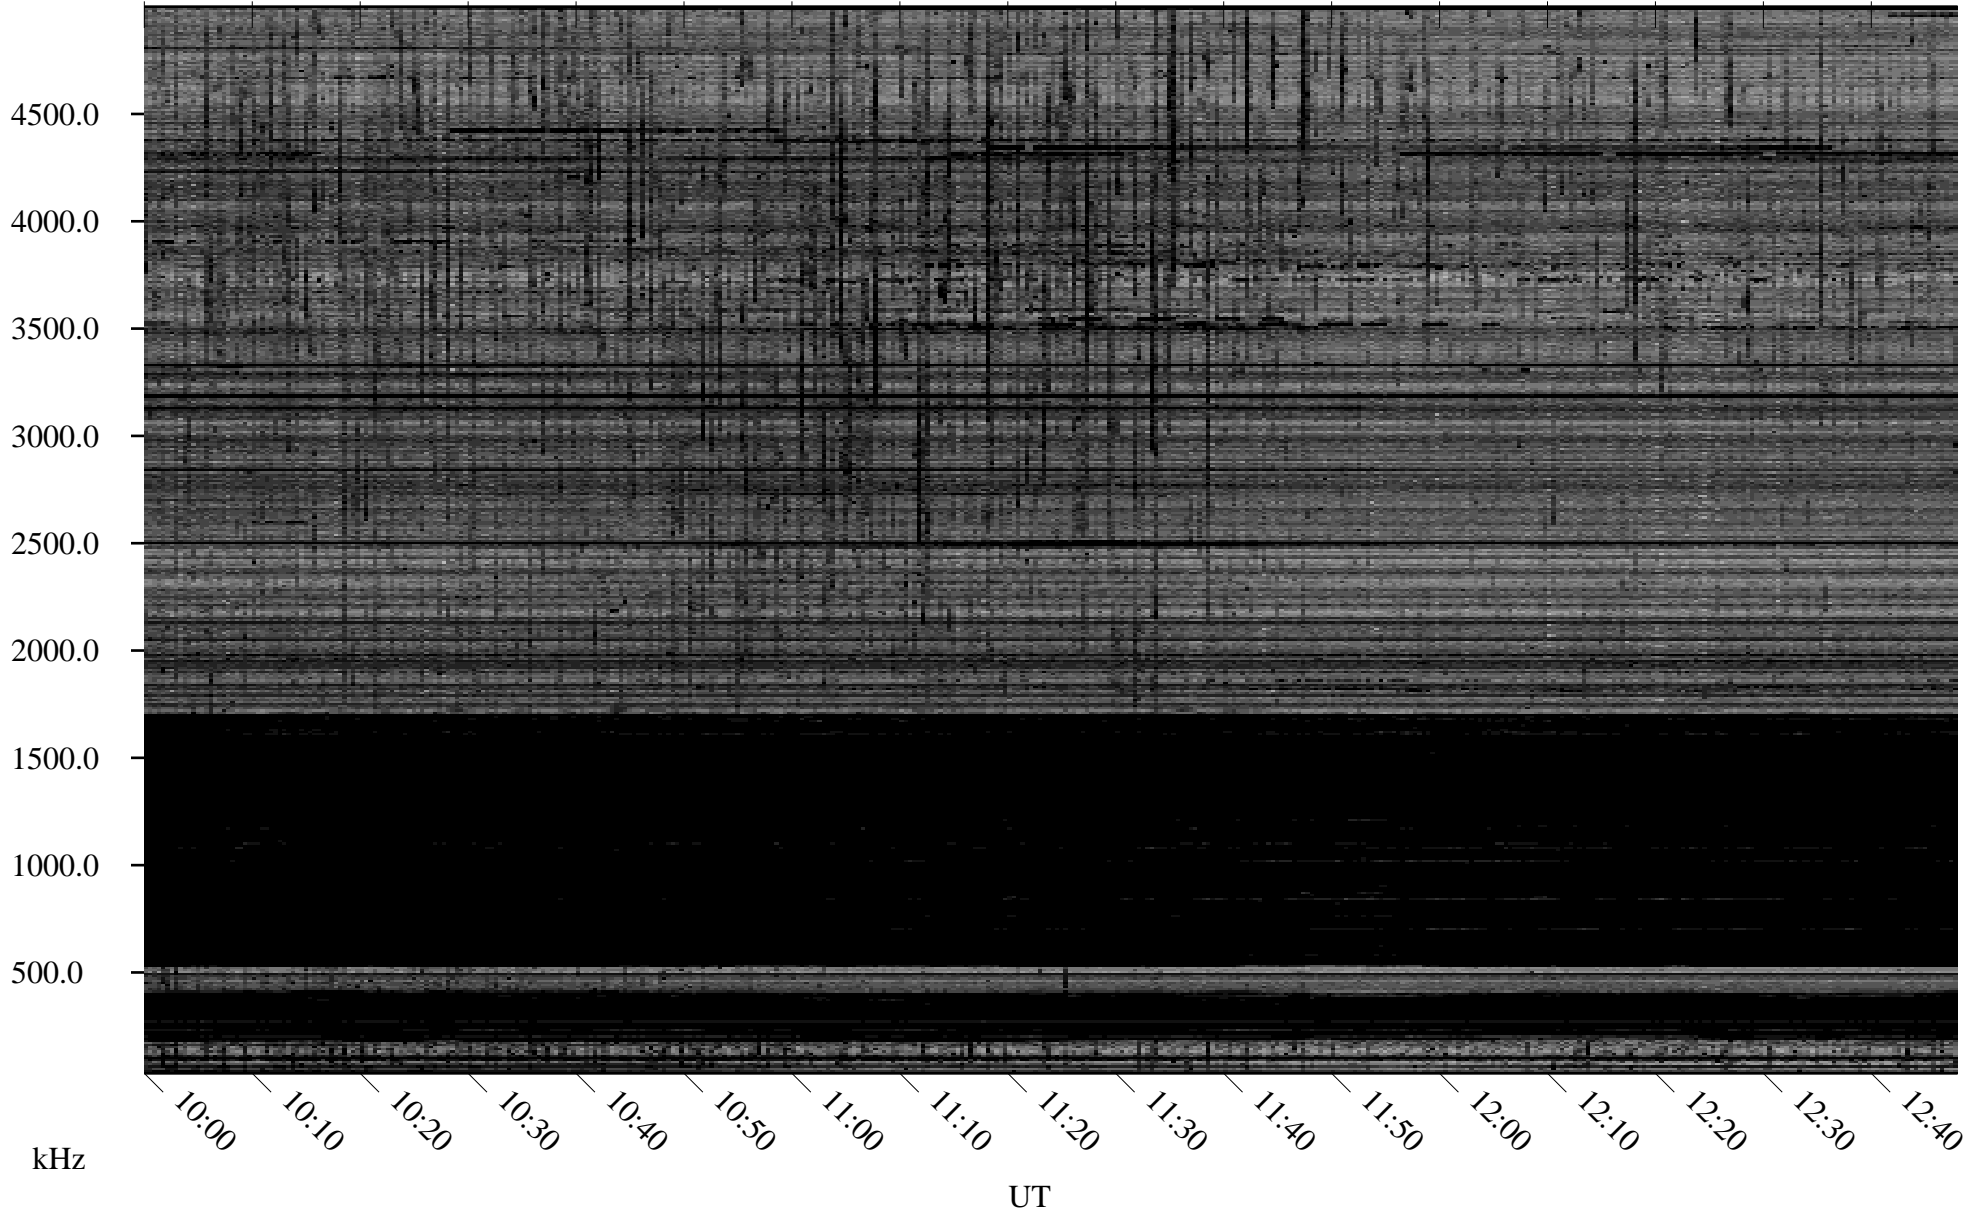

# 12/15/2007 Churchill, Manitoba

Linear Scale    Black = 161    White = 15

ch07348l.r00SUm max\_12

Page 5

# 12/15/2007 Churchill, Manitoba

Linear Scale    Black = 161    White = 15

ch07348l.r00SUm max\_12

Page 6