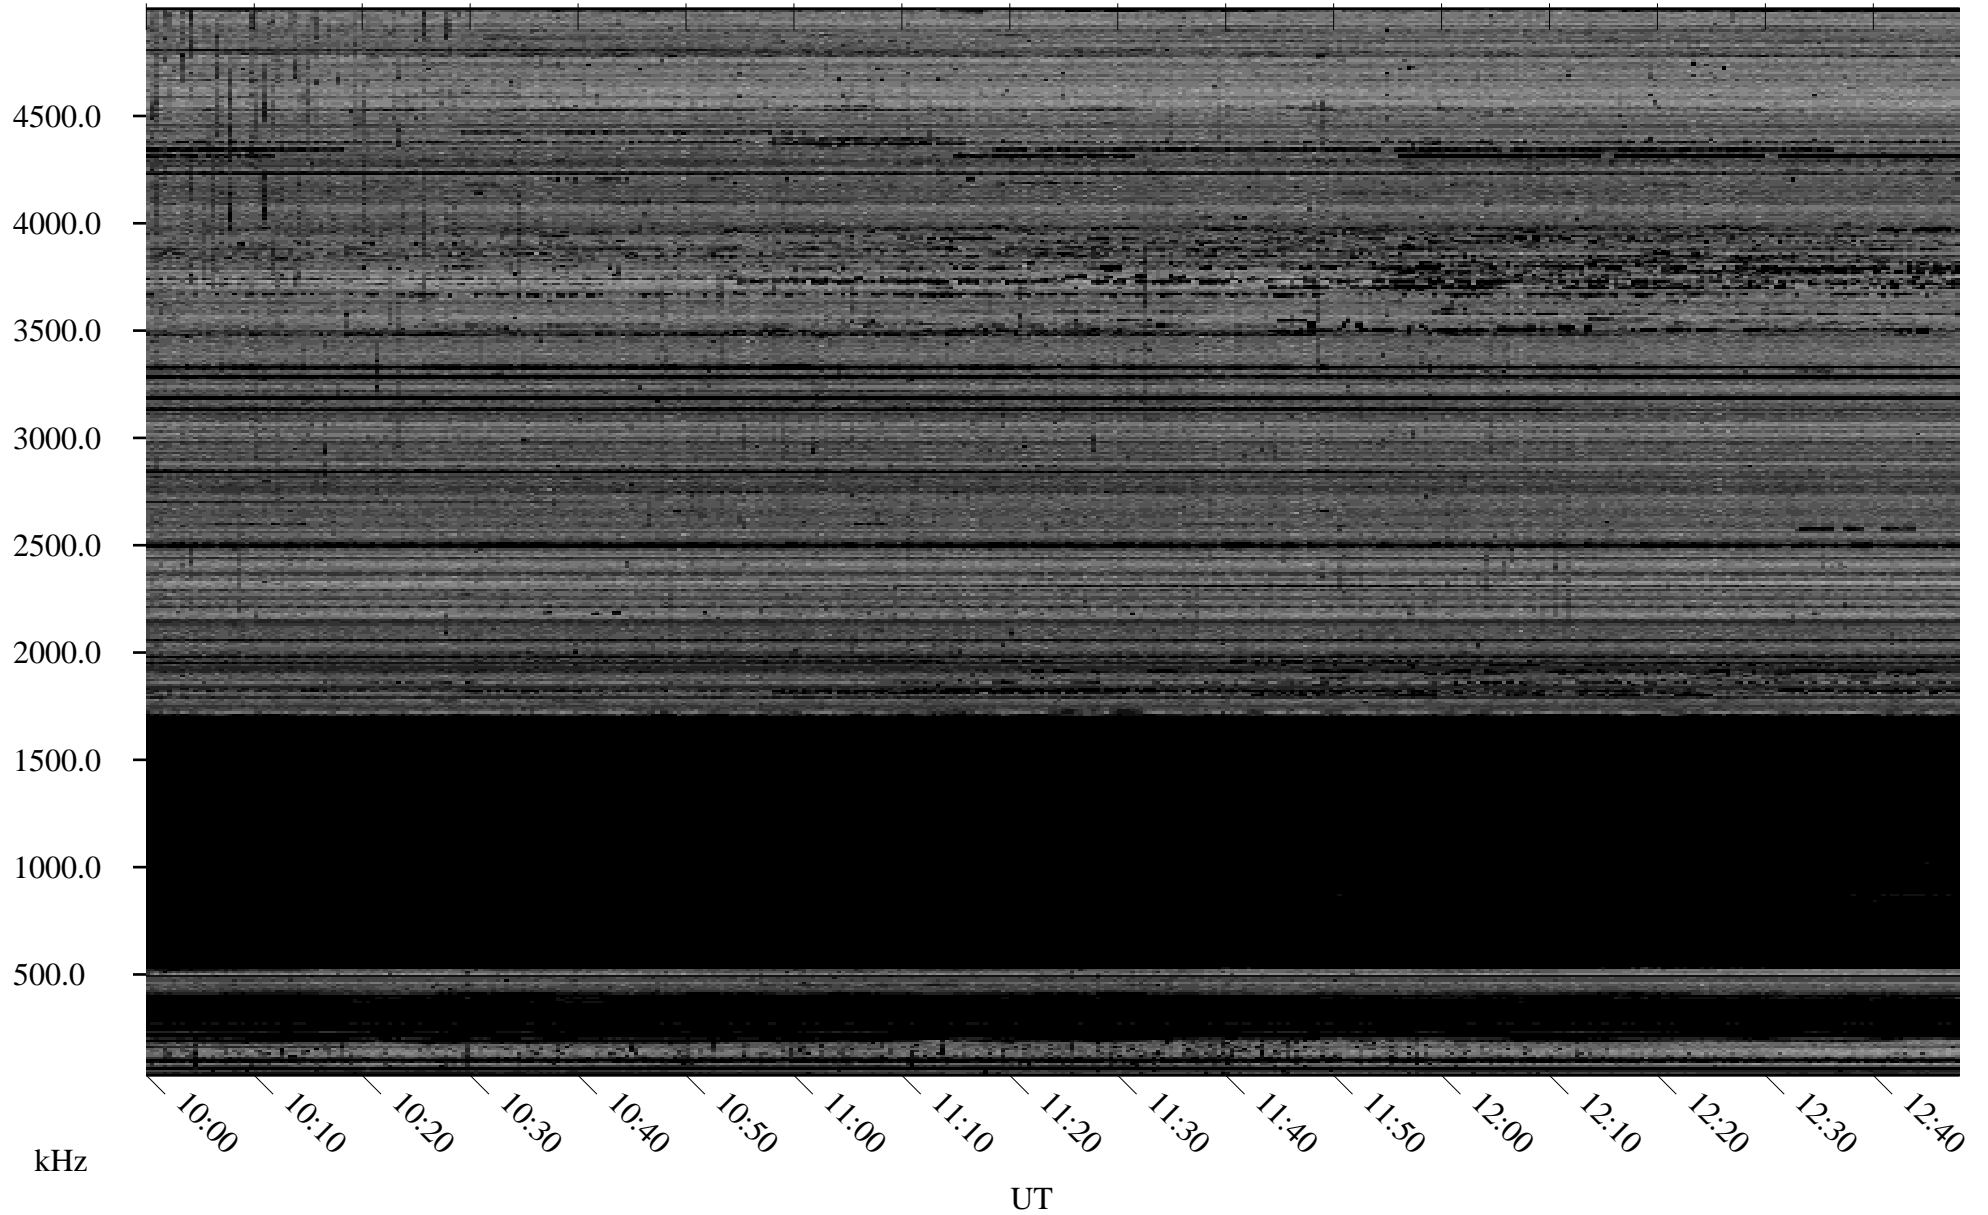

# 12/16/2007 Churchill, Manitoba

Linear Scale    Black = 161    White = 15

ch07349l.r00SUm max\_12

Page 5

# 12/16/2007 Churchill, Manitoba

Linear Scale    Black = 161    White = 15

ch07349l.r00SUm max\_12

Page 6

# 12/16/2007 Churchill, Manitoba

Linear Scale    Black = 161    White = 15

ch07349l.r00SUm max\_12

Page 7

# 12/16/2007 Churchill, Manitoba

Linear Scale    Black = 161    White = 15

ch07349l.r00SUm max\_12