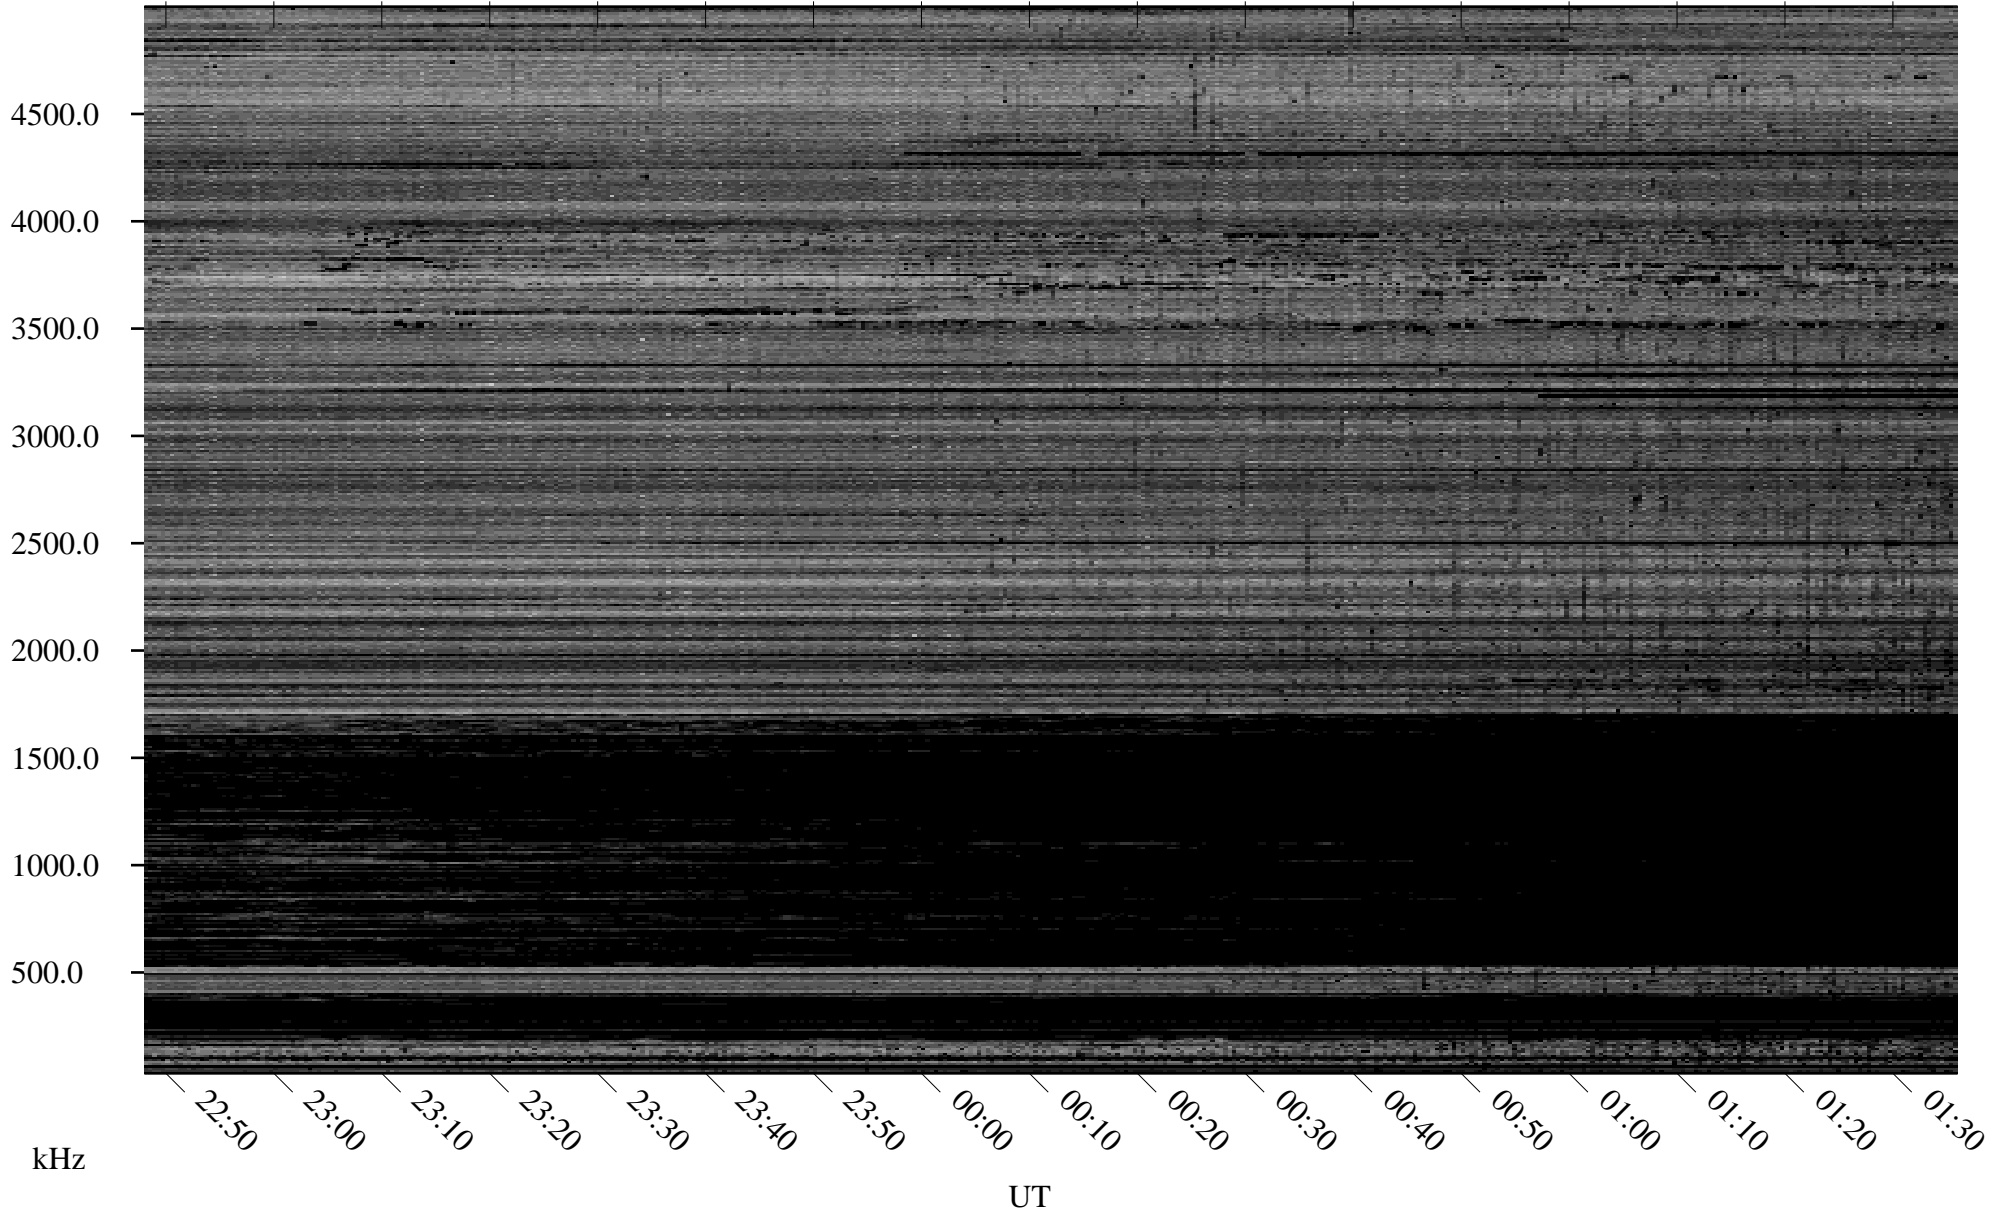

# 12/15/2007 Churchill, Manitoba

Linear Scale    Black = 161    White = 15

ch07349l.r00SUm max\_12

Page 1

# 12/15/2007 Churchill, Manitoba

Linear Scale    Black = 161    White = 15

ch07349l.r00SUm max\_12

Page 2

# 12/16/2007 Churchill, Manitoba

Linear Scale    Black = 161    White = 15

ch07349l.r00SUm max\_12

Page 3

# 12/16/2007 Churchill, Manitoba

Linear Scale    Black = 161    White = 15

ch07349l.r00SUm max\_12

Page 4