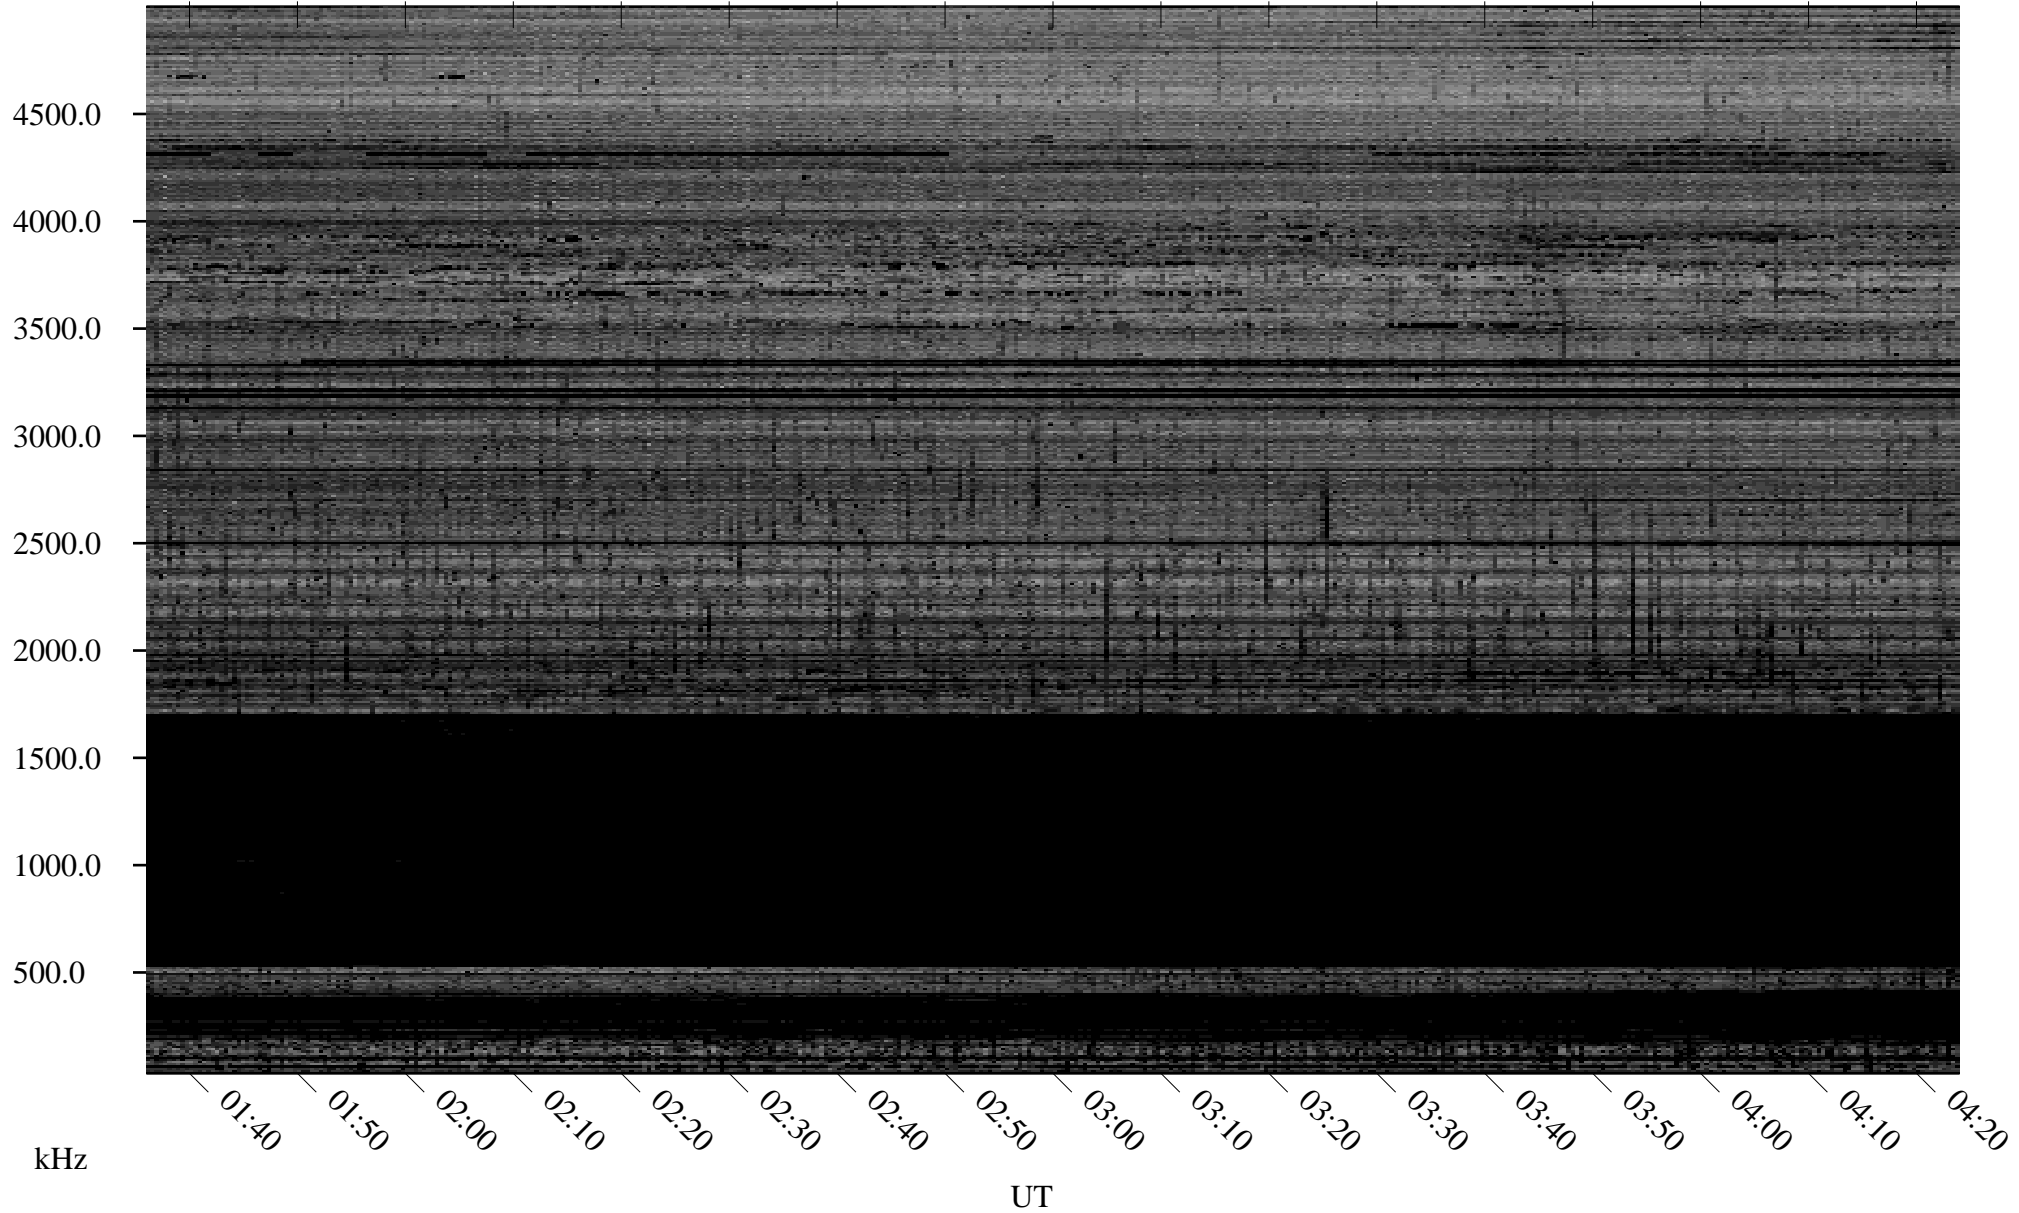

# 12/15/2007 Churchill, Manitoba

Linear Scale    Black = 161    White = 15

ch07349l.r00SUm max\_12

Page 1

# 12/15/2007 Churchill, Manitoba

Linear Scale    Black = 161    White = 15

ch07349l.r00SUm max\_12

Page 2

# 12/16/2007 Churchill, Manitoba

Linear Scale    Black = 161    White = 15

ch07349l.r00SUm max\_12

Page 3

# 12/16/2007 Churchill, Manitoba

Linear Scale    Black = 161    White = 15

ch07349l.r00SUm max\_12

Page 4