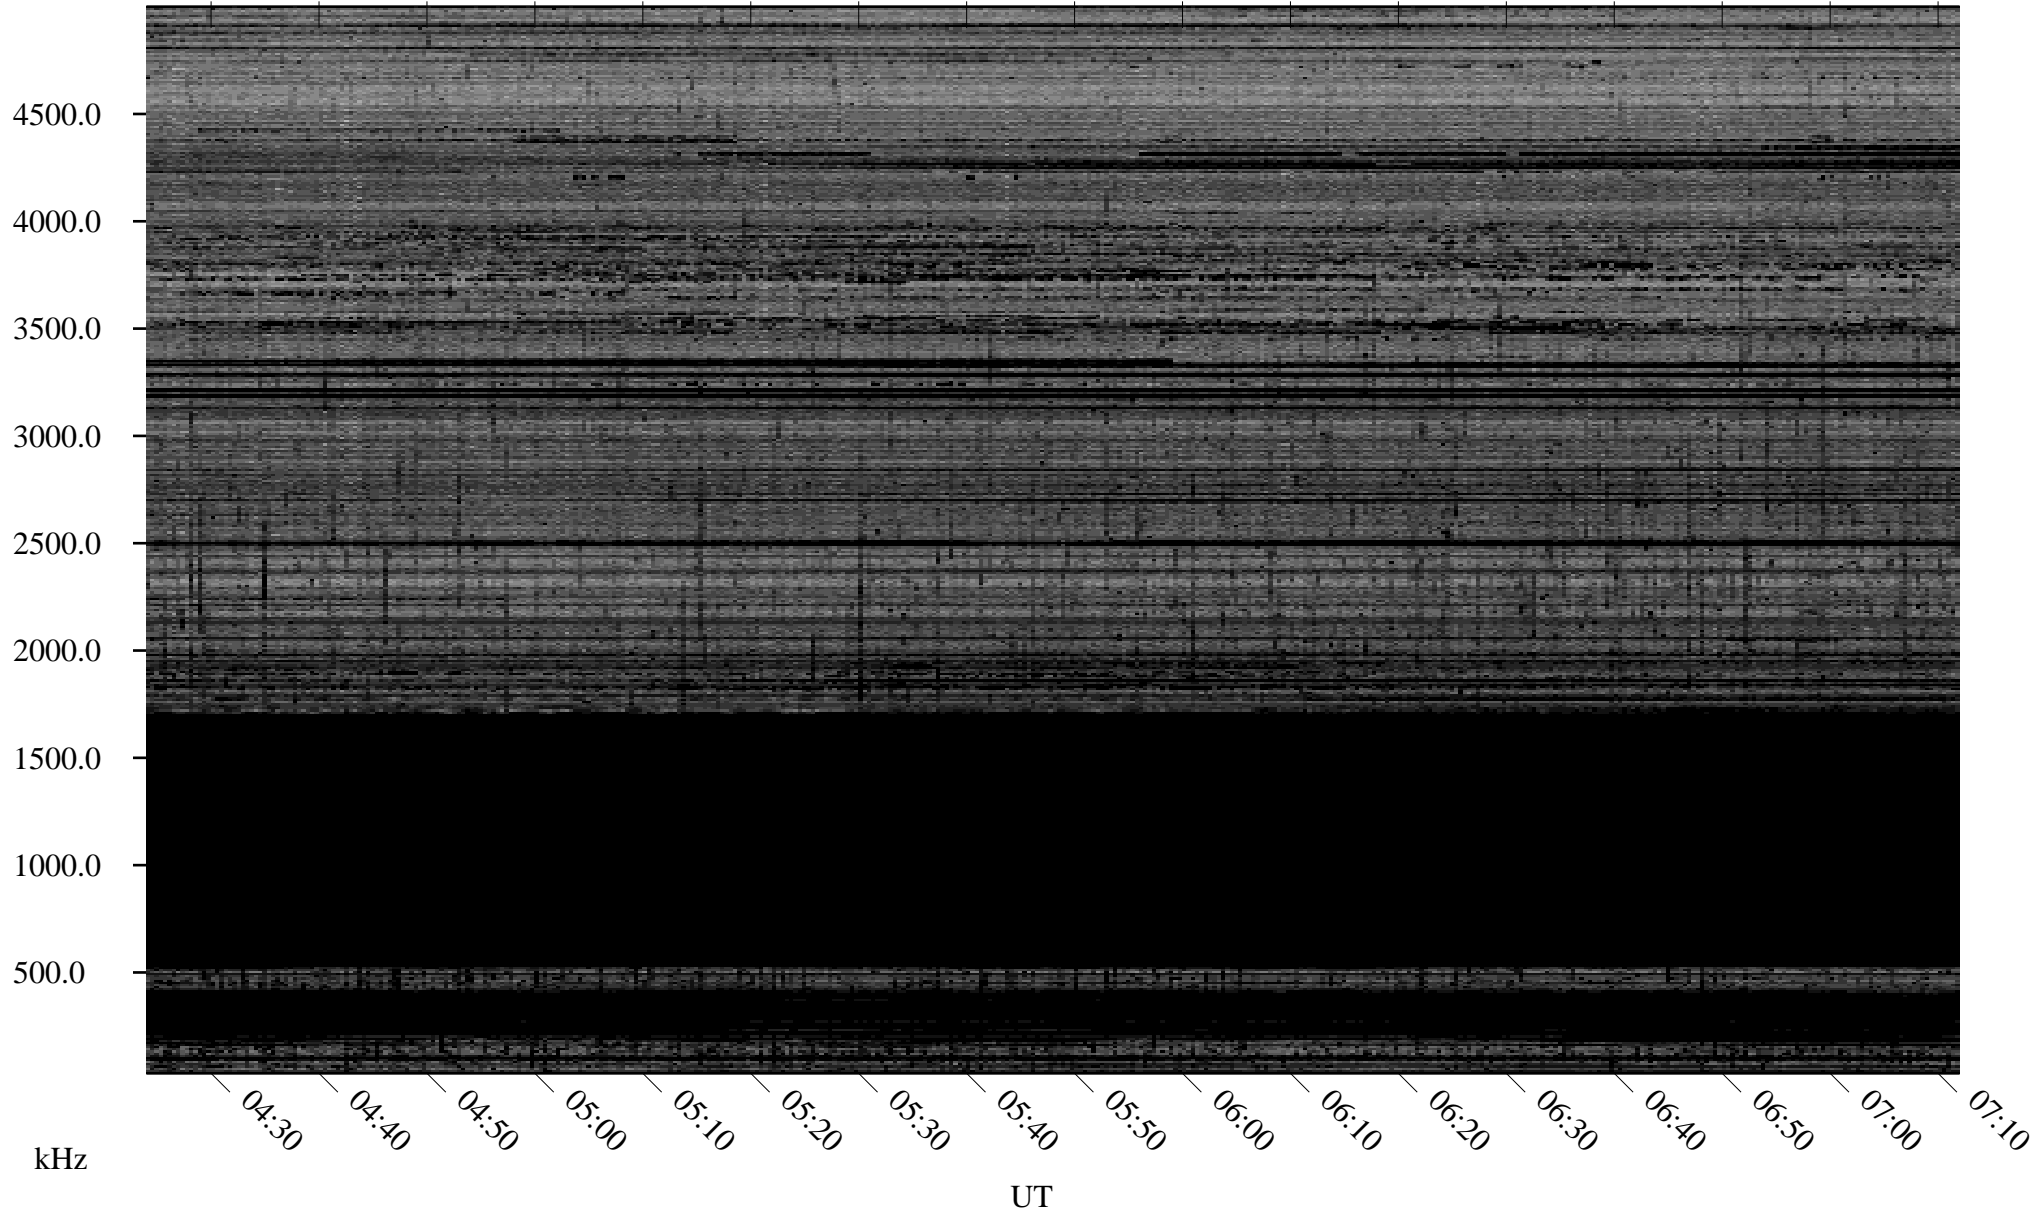

# 12/15/2007 Churchill, Manitoba

Linear Scale    Black = 161    White = 15

ch07349l.r00SUm max\_12

Page 1

# 12/16/2007 Churchill, Manitoba

Linear Scale    Black = 161    White = 15

ch07349l.r00SUm max\_12

Page 3

# 12/16/2007 Churchill, Manitoba

Linear Scale    Black = 161    White = 15

ch07349l.r00SUm max\_12

Page 4

# 12/16/2007 Churchill, Manitoba

Linear Scale    Black = 161    White = 15

ch07349l.r00SUm max\_12

Page 5