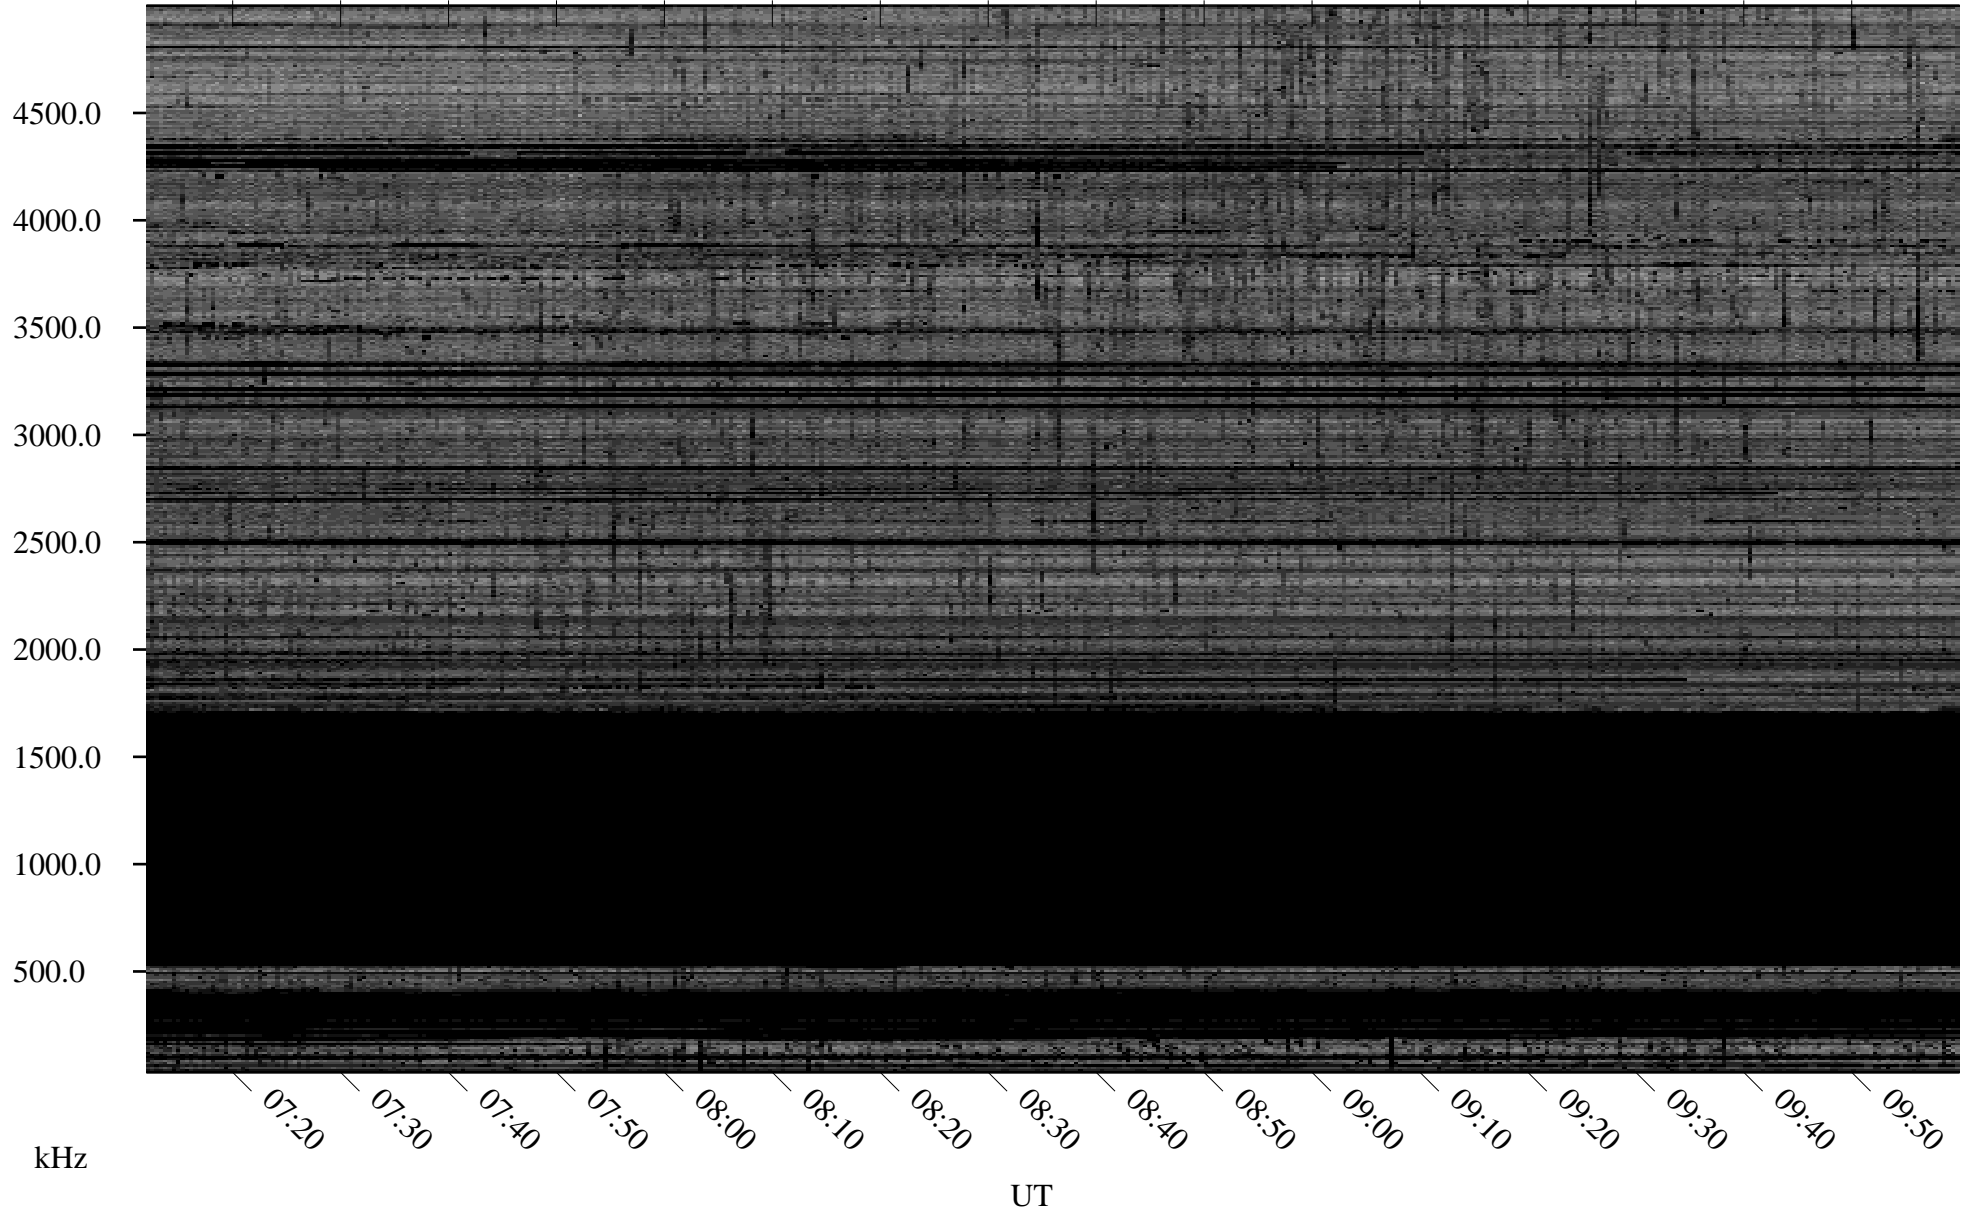

# 12/16/2007 Churchill, Manitoba

Linear Scale    Black = 161    White = 15

ch07349l.r00SUm max\_12

Page 3

# 12/16/2007 Churchill, Manitoba

Linear Scale    Black = 161    White = 15

ch07349l.r00SUm max\_12

Page 4

# 12/16/2007 Churchill, Manitoba

Linear Scale    Black = 161    White = 15

ch07349l.r00SUm max\_12

Page 5

# 12/16/2007 Churchill, Manitoba

Linear Scale    Black = 161    White = 15

ch07349l.r00SUm max\_12

Page 6