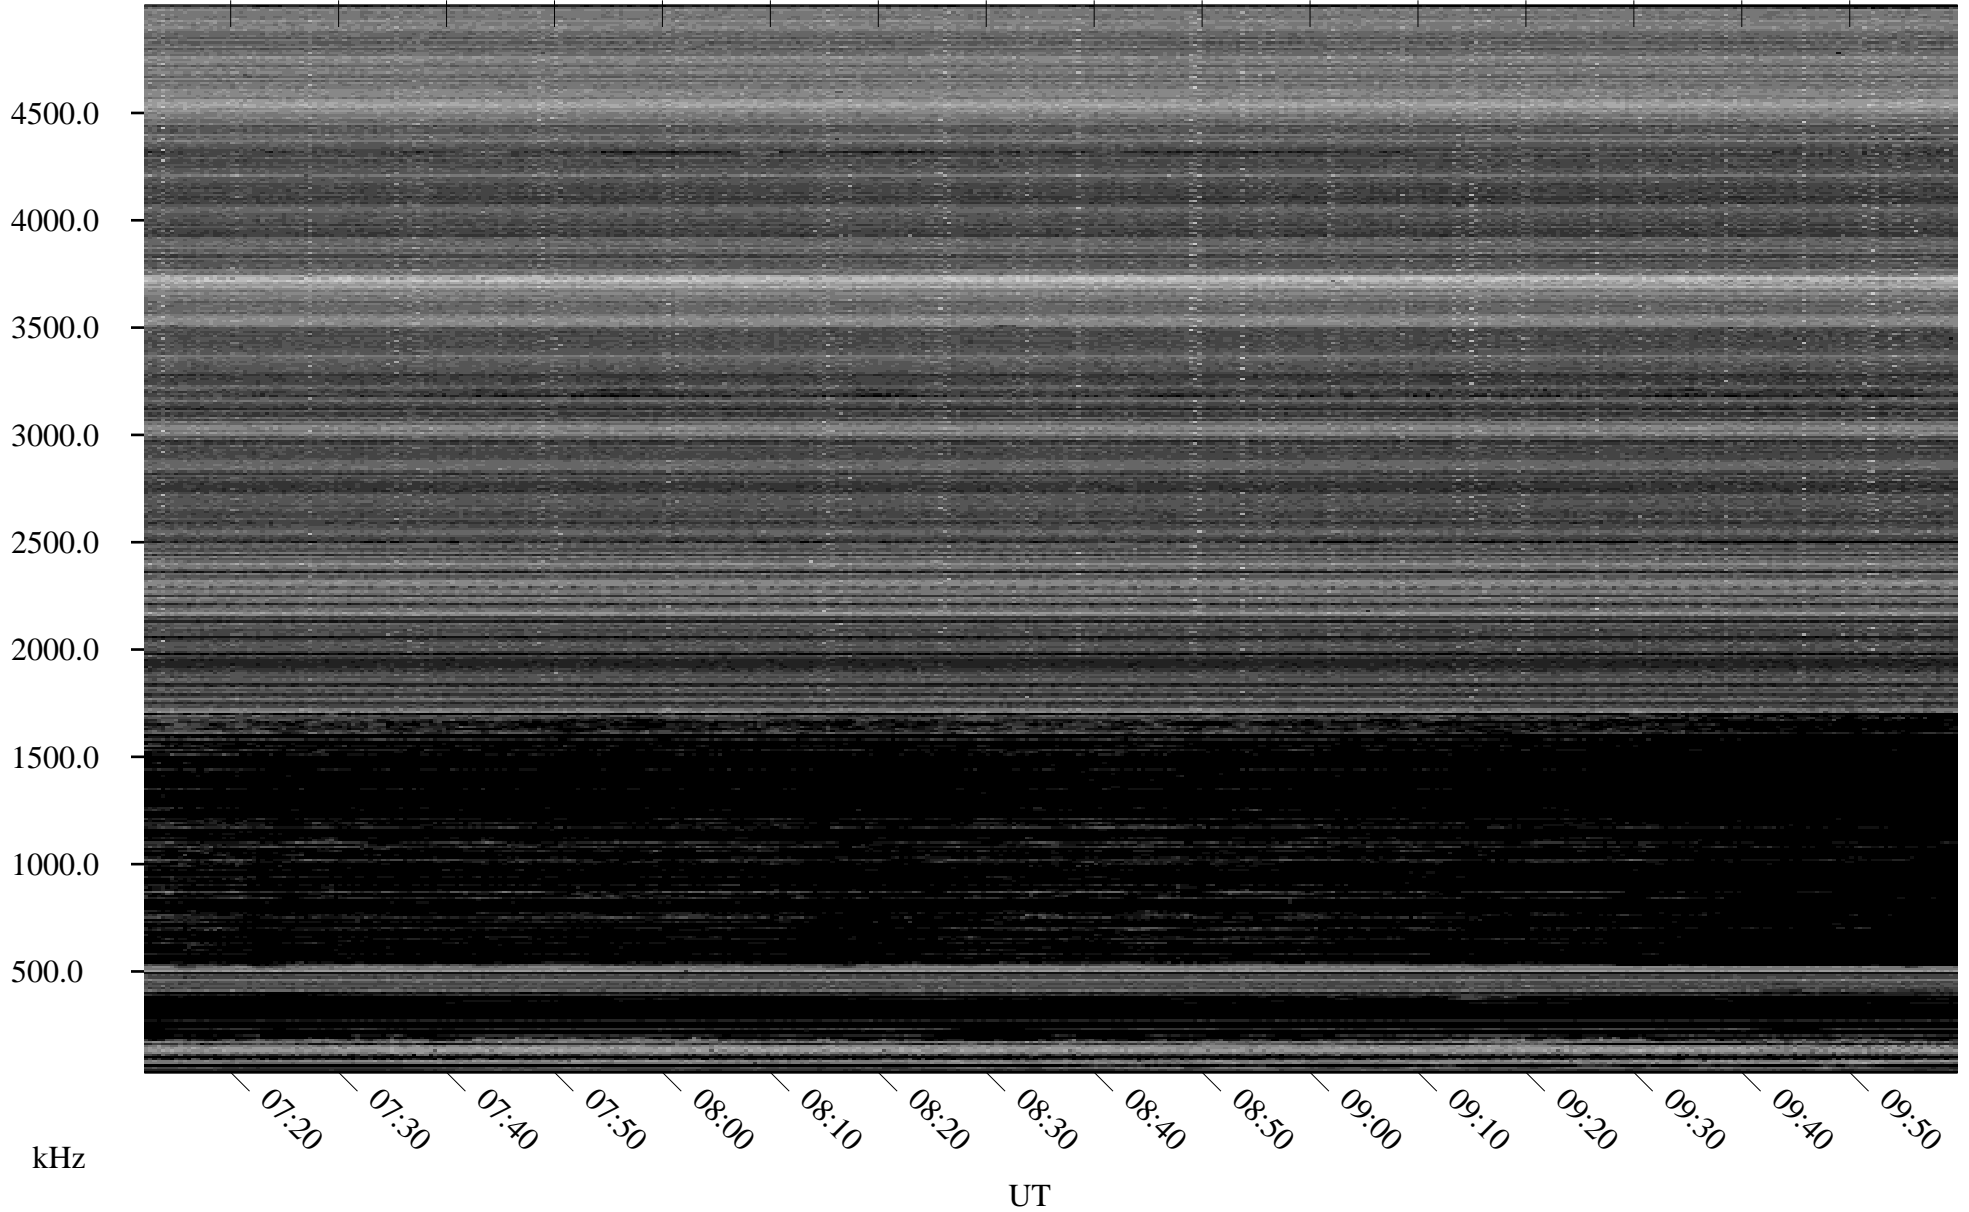

12/18/2007 Churchill, Manitoba

Linear Scale Black = 161 White = 15

ch07352l.r00SUm max_12

Page 1

12/18/2007 Churchill, Manitoba

Linear Scale Black = 161 White = 15

ch07352l.r00SUm max_12

Page 2

12/19/2007 Churchill, Manitoba

Linear Scale Black = 161 White = 15

ch07352l.r00SUm max_12

Page 3

12/19/2007 Churchill, Manitoba

Linear Scale Black = 161 White = 15

ch07352l.r00SUm max_12

Page 4

12/19/2007 Churchill, Manitoba

Linear Scale Black = 161 White = 15

ch07352l.r00SUm max_12

Page 5

12/19/2007 Churchill, Manitoba

Linear Scale Black = 161 White = 15

ch07352l.r00SUm max_12

Page 6

12/19/2007 Churchill, Manitoba

Linear Scale Black = 161 White = 15

ch07352l.r00SUm max_12

Page 7

12/19/2007 Churchill, Manitoba

Linear Scale Black = 161 White = 15

ch07352l.r00SUm max_12

Page 8