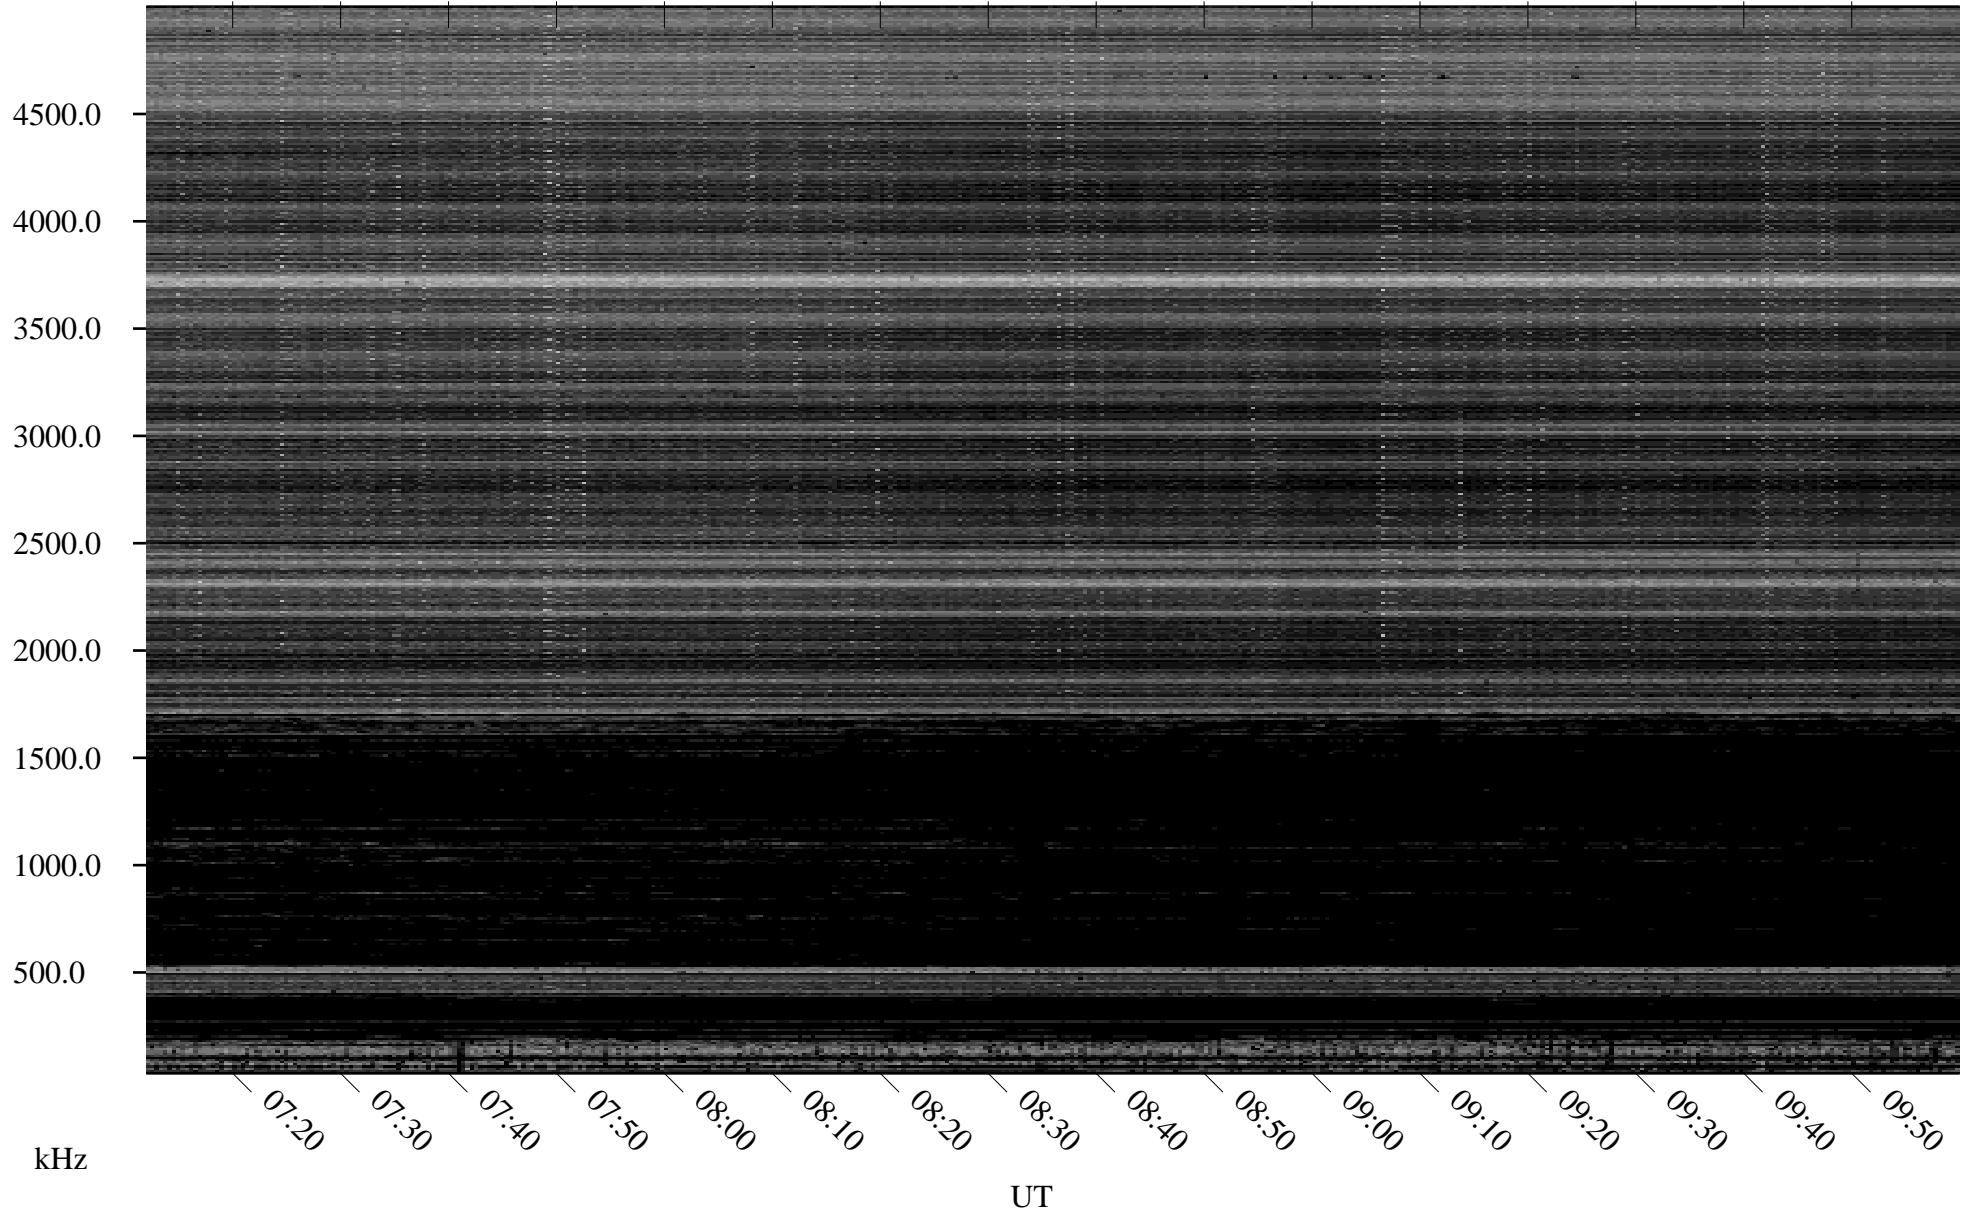

12/19/2007 Churchill, Manitoba

Linear Scale Black = 161 White = 15

ch07353l.r00SUm max_12

Page 1

12/19/2007 Churchill, Manitoba

Linear Scale Black = 161 White = 15

ch07353l.r00SUm max_12

Page 2

12/20/2007 Churchill, Manitoba

Linear Scale Black = 161 White = 15

ch07353l.r00SUm max_12

Page 3

12/20/2007 Churchill, Manitoba

Linear Scale Black = 161 White = 15

ch07353l.r00SUm max_12

Page 4

12/20/2007 Churchill, Manitoba

Linear Scale Black = 161 White = 15

ch07353l.r00SUm max_12

Page 5

12/20/2007 Churchill, Manitoba

Linear Scale Black = 161 White = 15

ch07353l.r00SUm max_12

Page 6

12/20/2007 Churchill, Manitoba

Linear Scale Black = 161 White = 15

ch07353l.r00SUm max_12

Page 7

12/20/2007 Churchill, Manitoba

Linear Scale Black = 161 White = 15

ch07353l.r00SUm max_12

Page 8