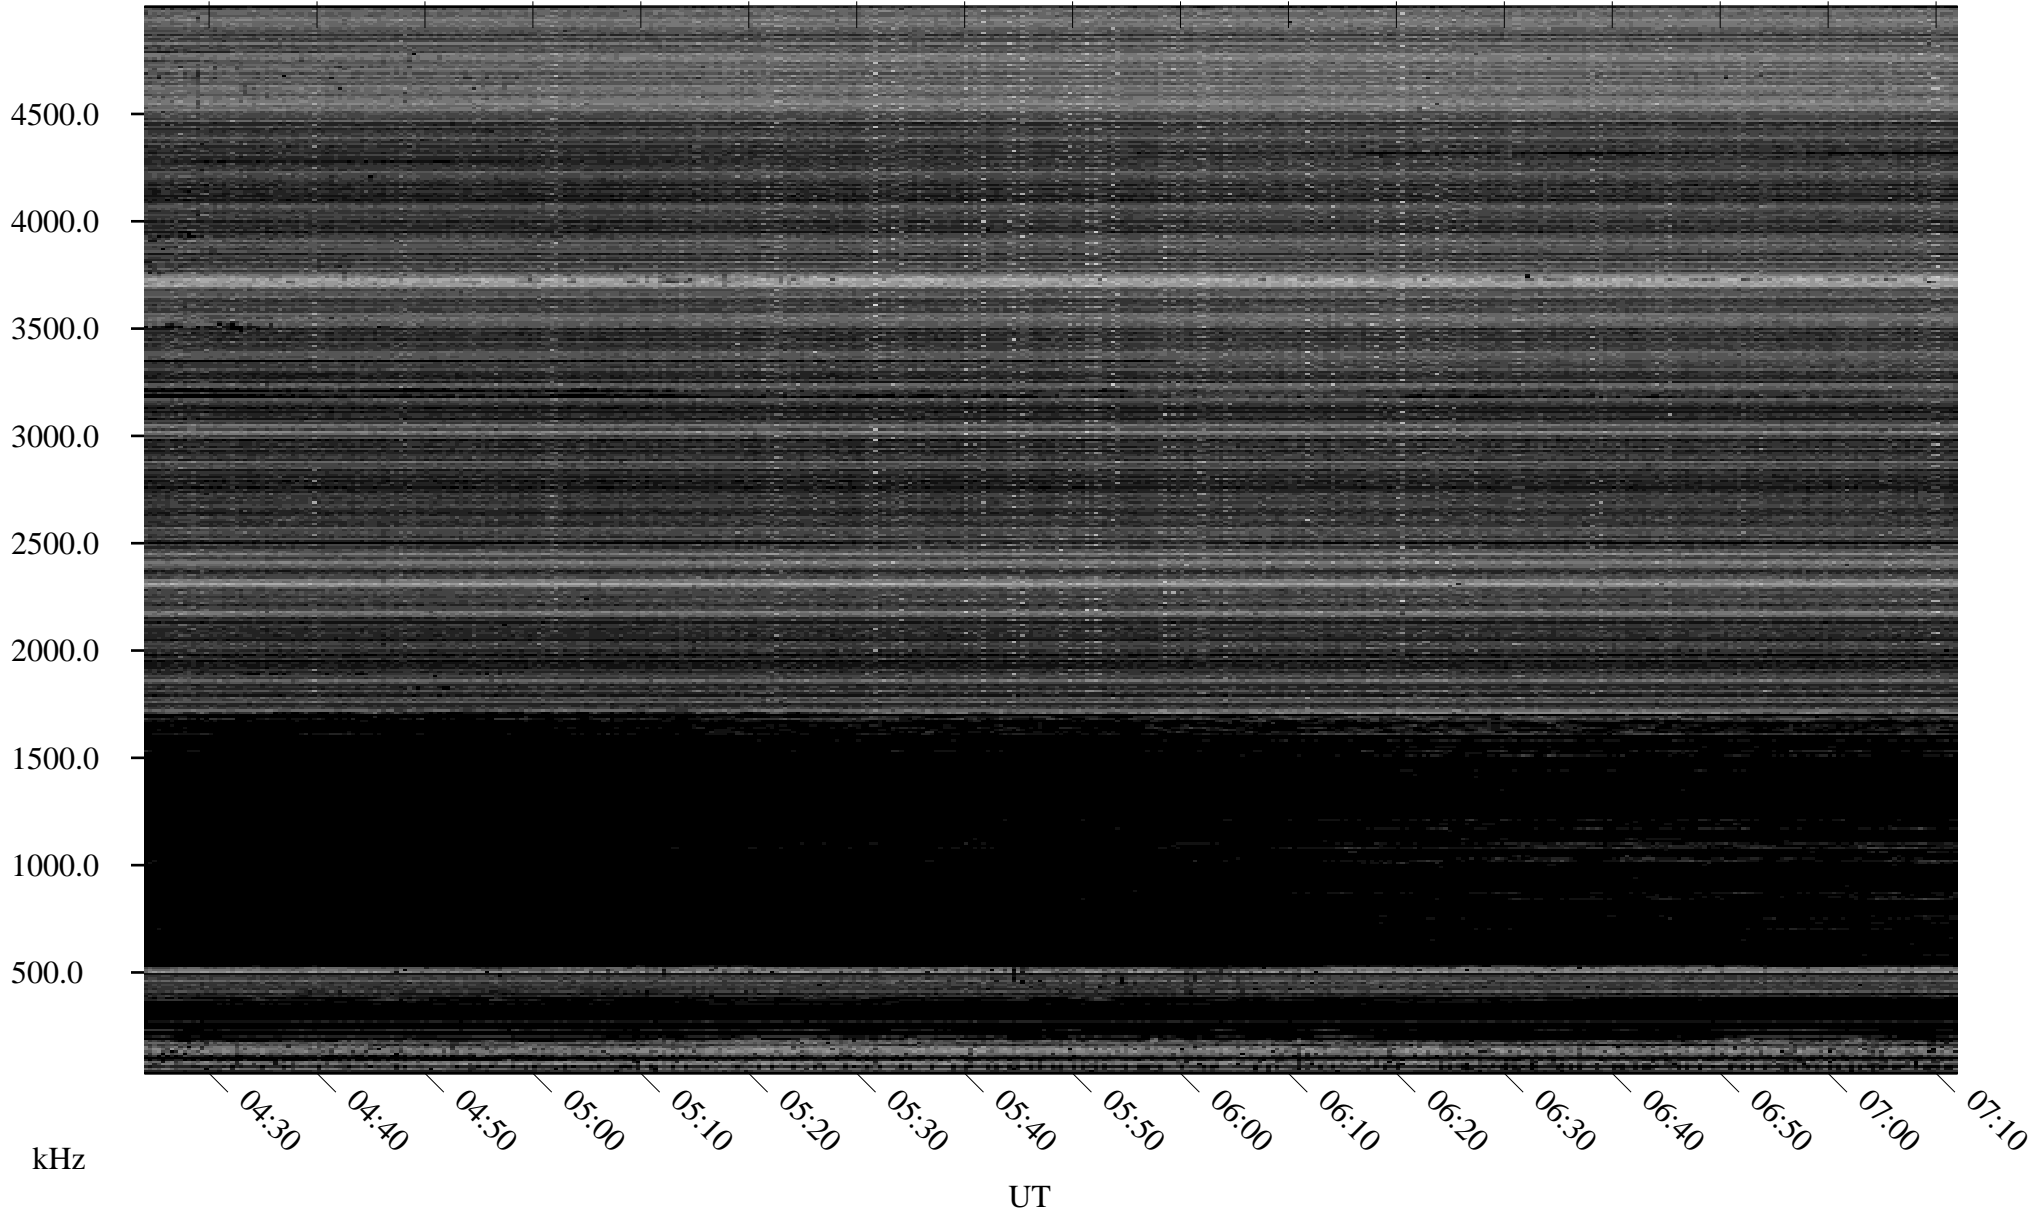

12/19/2007 Churchill, Manitoba

Linear Scale Black = 161 White = 15

ch07353l.r00SUm max_12

Page 1

12/19/2007 Churchill, Manitoba

Linear Scale Black = 161 White = 15

ch07353l.r00SUm max_12

Page 2

12/20/2007 Churchill, Manitoba

Linear Scale Black = 161 White = 15

ch07353l.r00SUm max_12

Page 3

12/20/2007 Churchill, Manitoba

Linear Scale Black = 161 White = 15

ch07353l.r00SUm max_12

Page 4

12/20/2007 Churchill, Manitoba

Linear Scale Black = 161 White = 15

ch07353l.r00SUm max_12

Page 5

12/20/2007 Churchill, Manitoba

Linear Scale Black = 161 White = 15

ch07353l.r00SUm max_12

Page 6

12/20/2007 Churchill, Manitoba

Linear Scale Black = 161 White = 15

ch07353l.r00SUm max_12

Page 7

12/20/2007 Churchill, Manitoba

Linear Scale Black = 161 White = 15

ch07353l.r00SUm max_12

Page 8