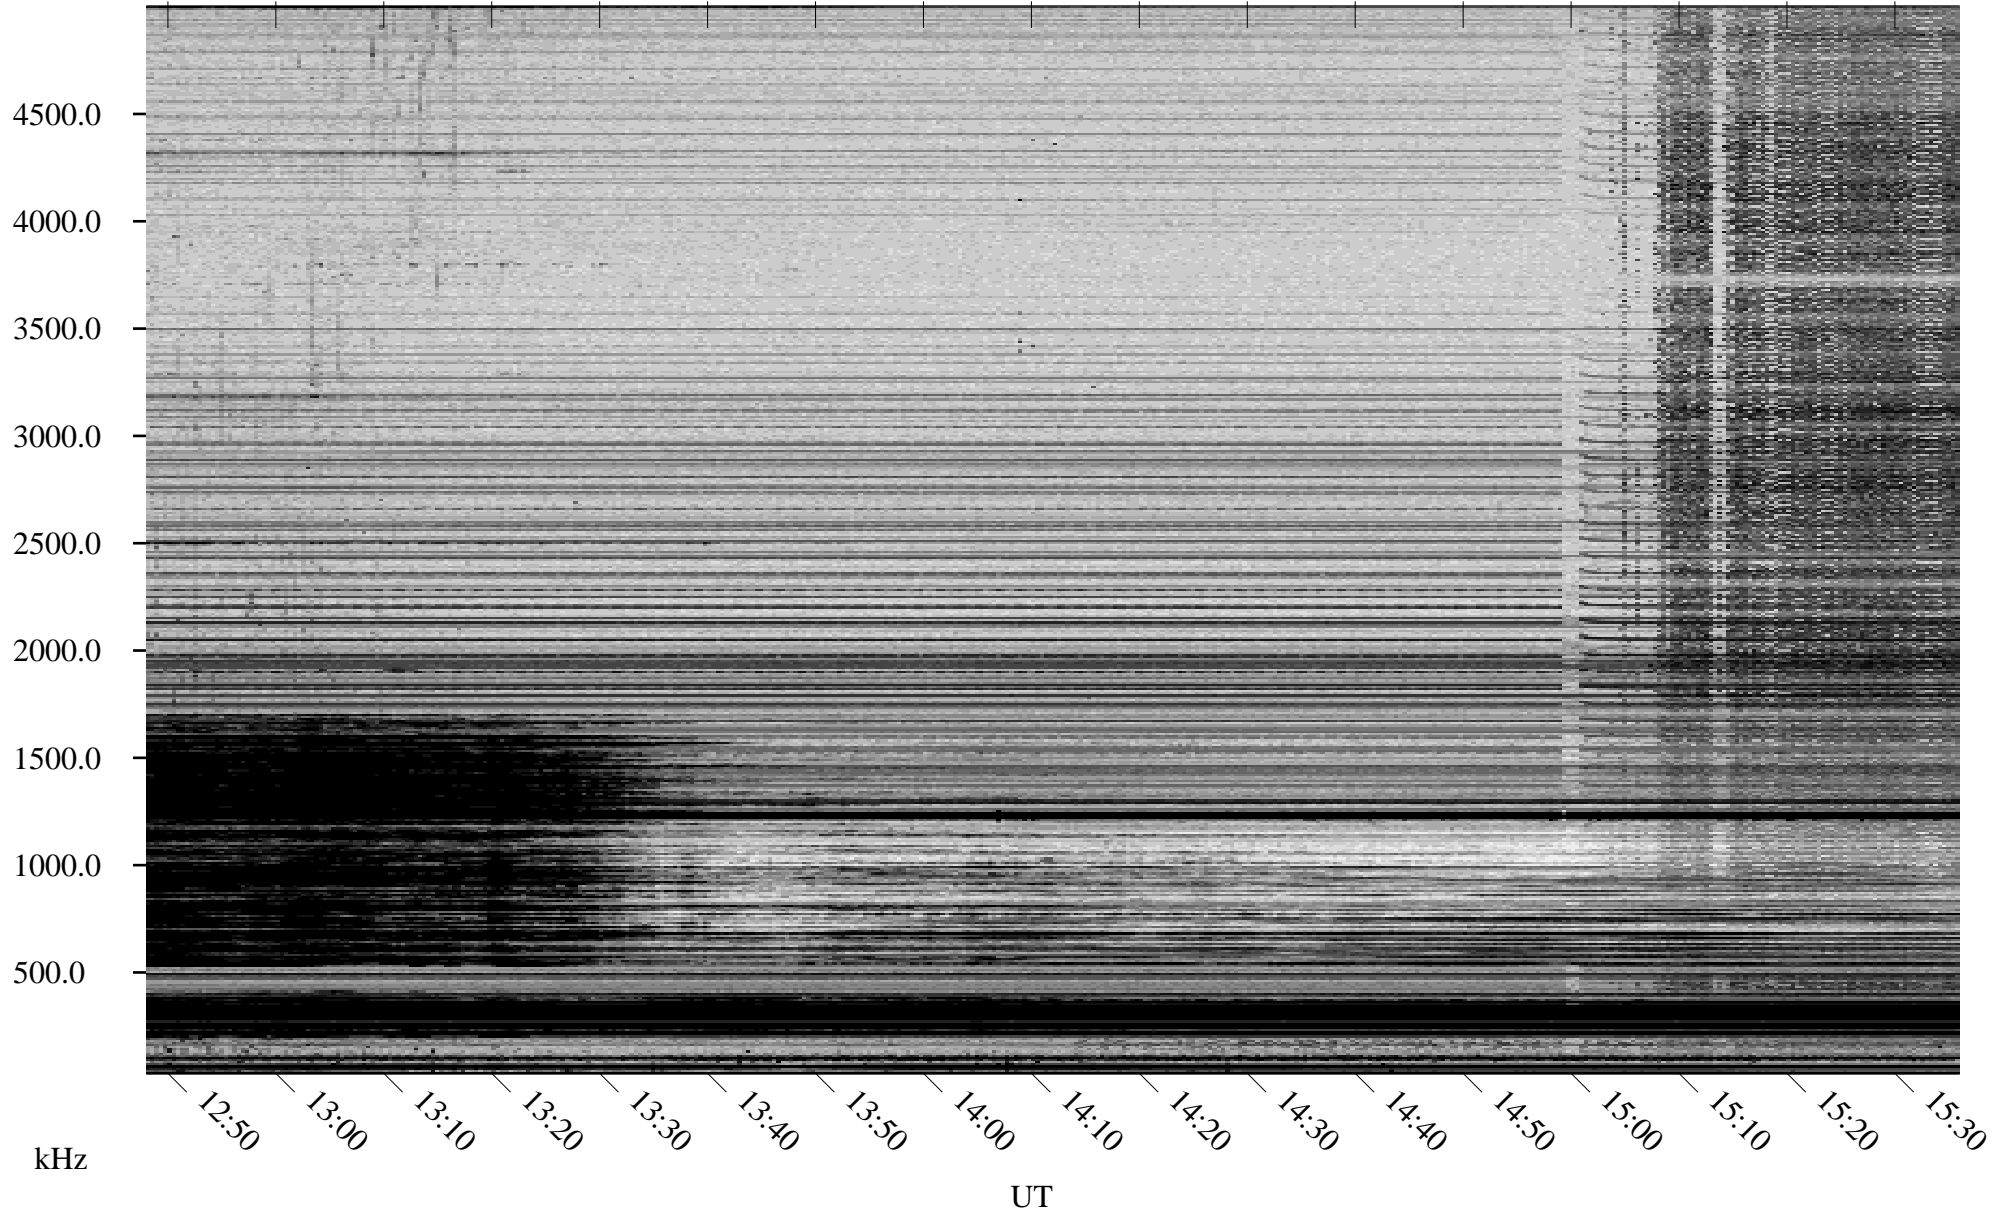

12/19/2007 Churchill, Manitoba

Linear Scale Black = 161 White = 15

ch07353l.r00SUm max_12

Page 1

12/19/2007 Churchill, Manitoba

Linear Scale Black = 161 White = 15

ch07353l.r00SUm max_12

Page 2

12/20/2007 Churchill, Manitoba

Linear Scale Black = 161 White = 15

ch07353l.r00SUm max_12

Page 3

12/20/2007 Churchill, Manitoba

Linear Scale Black = 161 White = 15

ch07353l.r00SUm max_12

Page 4

12/20/2007 Churchill, Manitoba

Linear Scale Black = 161 White = 15

ch07353l.r00SUm max_12

Page 5

12/20/2007 Churchill, Manitoba

Linear Scale Black = 161 White = 15

ch07353l.r00SUm max_12

Page 6

12/20/2007 Churchill, Manitoba

Linear Scale Black = 161 White = 15

ch07353l.r00SUm max_12

Page 7

12/20/2007 Churchill, Manitoba

Linear Scale Black = 161 White = 15

ch07353l.r00SUm max_12

Page 8