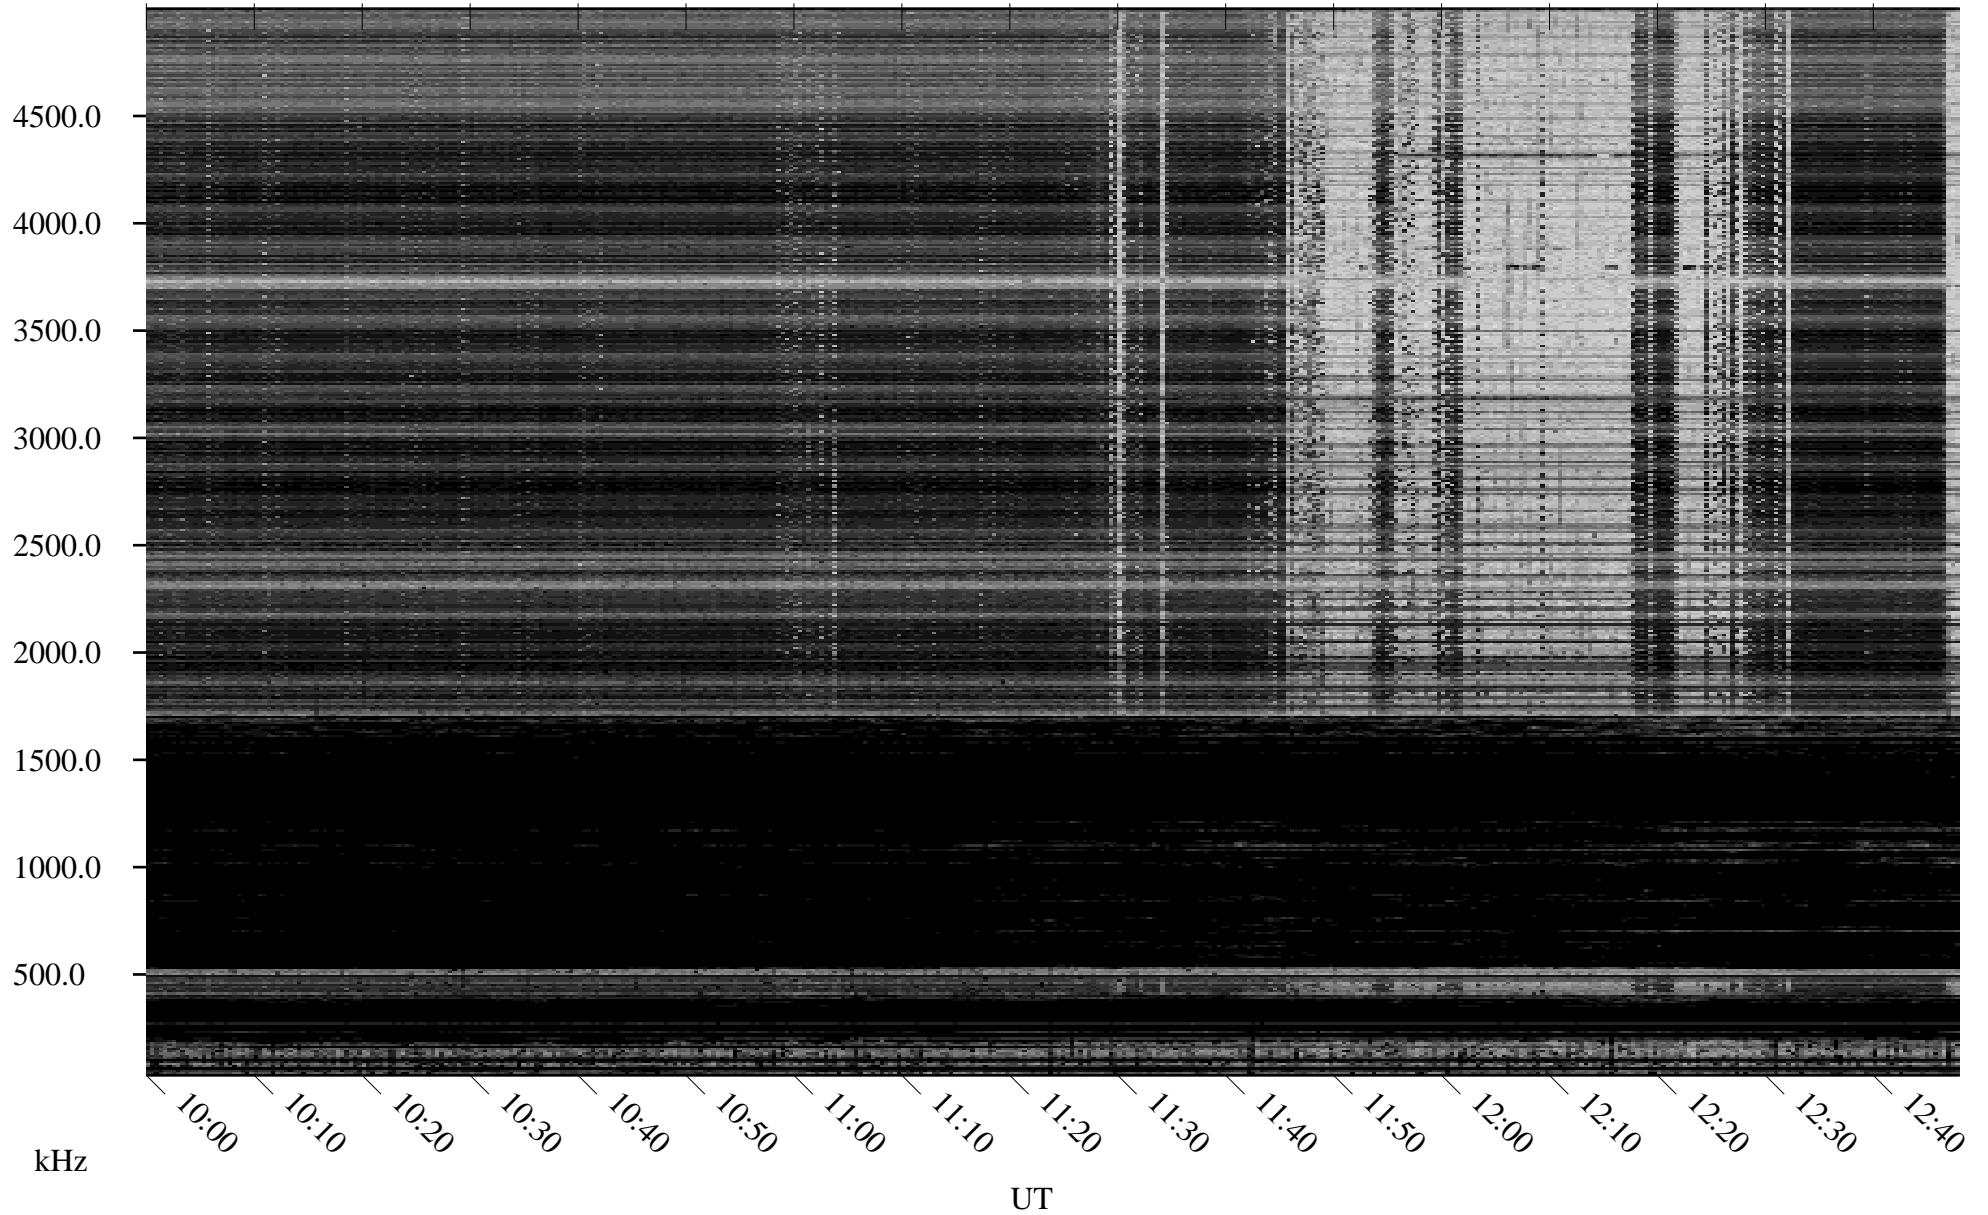

12/19/2007 Churchill, Manitoba

Linear Scale Black = 161 White = 15

ch07353l.r00SUm max_12

Page 1

12/19/2007 Churchill, Manitoba

Linear Scale Black = 161 White = 15

ch07353l.r00SUm max_12

Page 2

12/20/2007 Churchill, Manitoba

Linear Scale Black = 161 White = 15

ch07353l.r00SUm max_12

Page 3

12/20/2007 Churchill, Manitoba

Linear Scale Black = 161 White = 15

ch07353l.r00SUm max_12

Page 4

12/20/2007 Churchill, Manitoba

Linear Scale Black = 161 White = 15

ch07353l.r00SUm max_12

Page 5

12/20/2007 Churchill, Manitoba

Linear Scale Black = 161 White = 15

ch07353l.r00SUm max_12

Page 6

12/20/2007 Churchill, Manitoba

Linear Scale Black = 161 White = 15

ch07353l.r00SUm max_12

Page 7

12/20/2007 Churchill, Manitoba

Linear Scale Black = 161 White = 15

ch07353l.r00SUm max_12

Page 8