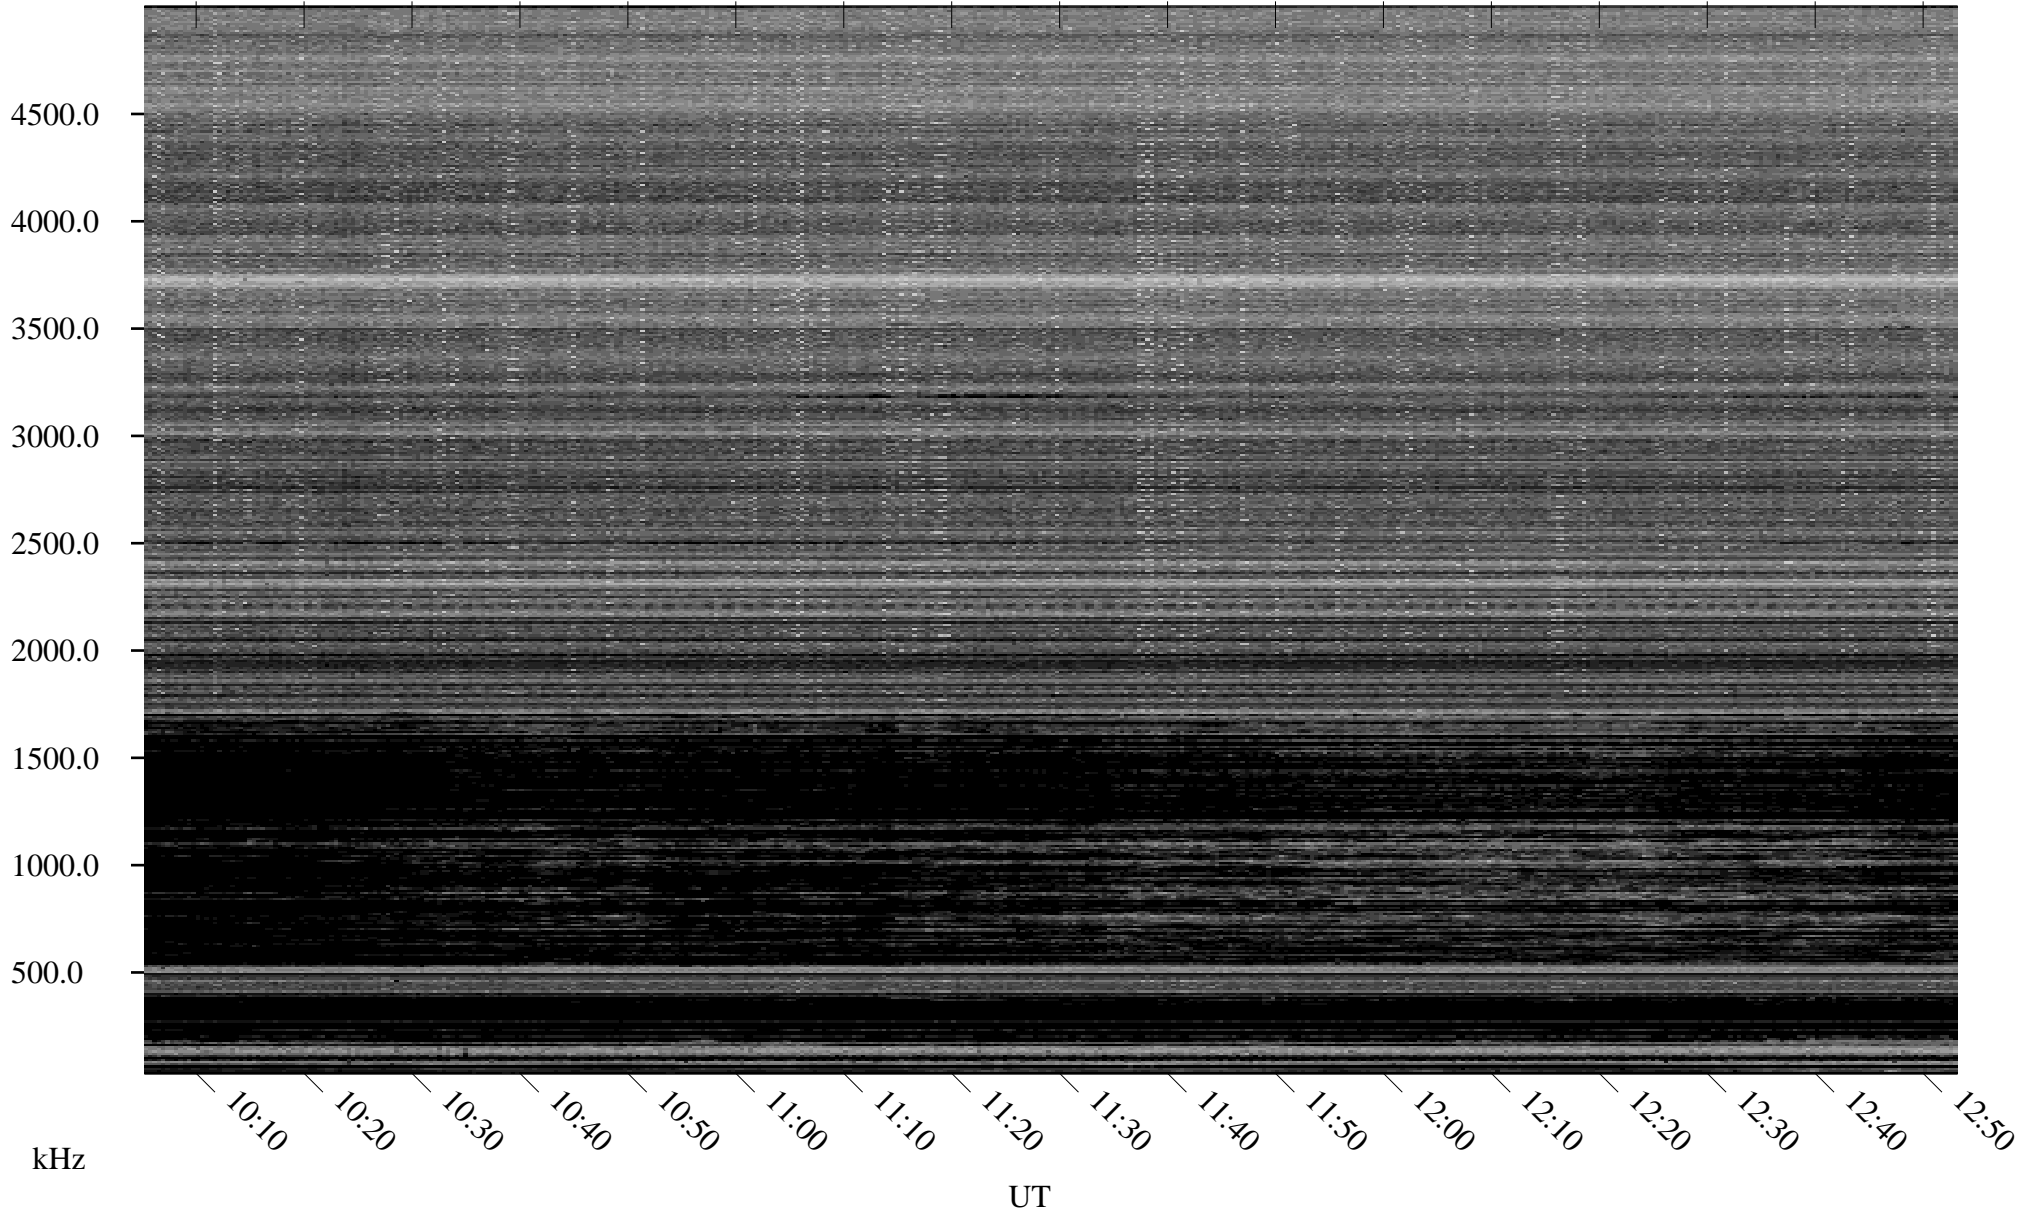

12/20/2007 Churchill, Manitoba

Linear Scale Black = 161 White = 15

ch07354l.r00SUm max_12

Page 1

12/20/2007 Churchill, Manitoba

Linear Scale Black = 161 White = 15

ch07354l.r00SUm max_12

Page 2

12/21/2007 Churchill, Manitoba

Linear Scale Black = 161 White = 15

ch07354l.r00SUm max_12

Page 3

12/21/2007 Churchill, Manitoba

Linear Scale Black = 161 White = 15

ch07354l.r00SUm max_12

Page 4

12/21/2007 Churchill, Manitoba

Linear Scale Black = 161 White = 15

ch07354l.r00SUm max_12

Page 5

12/21/2007 Churchill, Manitoba

Linear Scale Black = 161 White = 15

ch07354l.r00SUm max_12

Page 6

12/21/2007 Churchill, Manitoba

Linear Scale Black = 161 White = 15

ch07354l.r00SUm max_12

Page 7

12/21/2007 Churchill, Manitoba

Linear Scale Black = 161 White = 15

ch07354l.r00SUm max_12