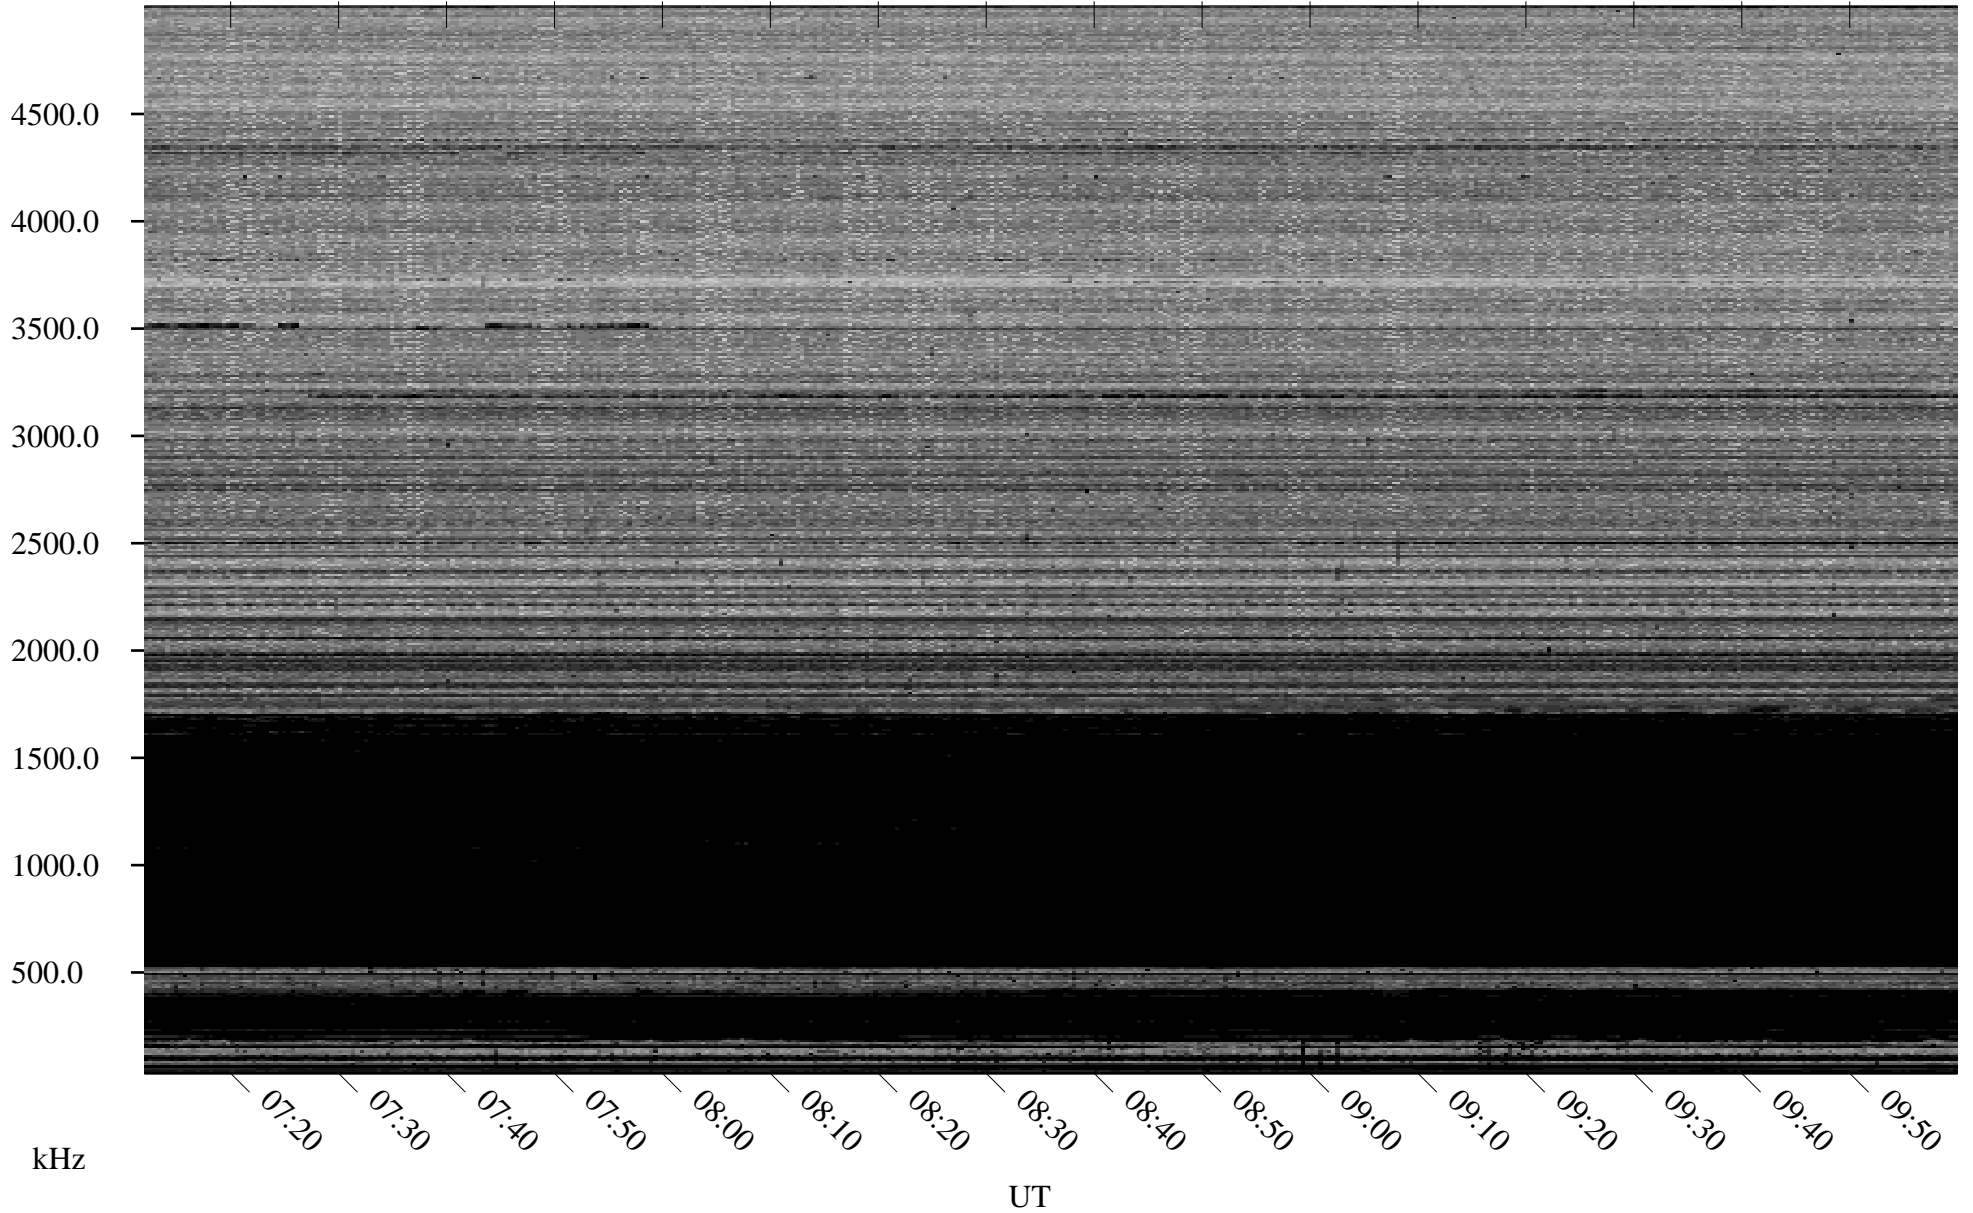

# 12/23/2007 Churchill, Manitoba

Linear Scale    Black = 161    White = 15

ch07356l.r00SUm max\_12

Page 3

# 12/23/2007 Churchill, Manitoba

Linear Scale    Black = 161    White = 15

ch07356l.r00SUm max\_12

Page 4

# 12/23/2007 Churchill, Manitoba

Linear Scale    Black = 161    White = 15

ch07356l.r00SUm max\_12

Page 5

# 12/23/2007 Churchill, Manitoba

Linear Scale    Black = 161    White = 15

ch07356l.r00SUm max\_12

Page 6