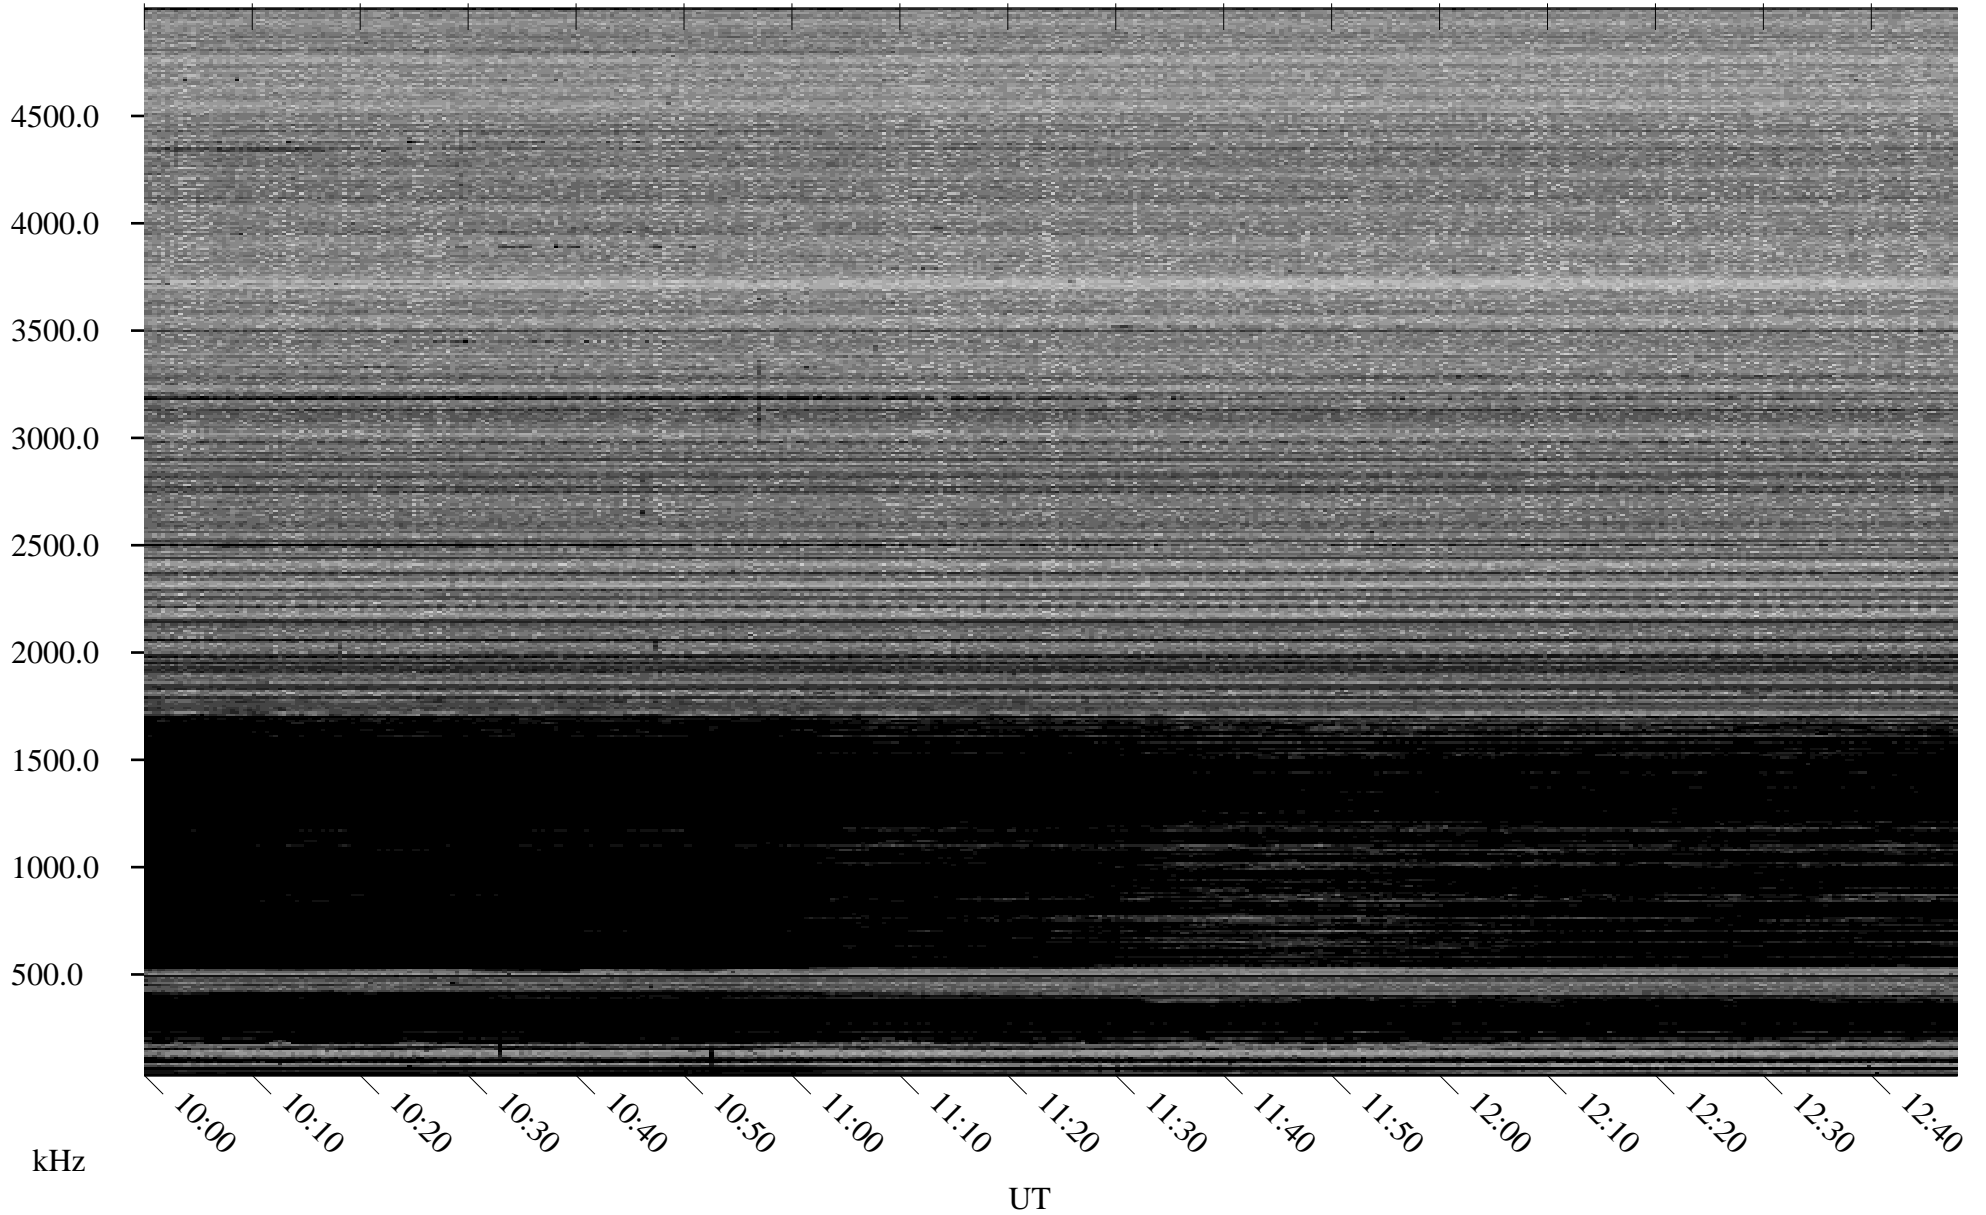

# 12/23/2007 Churchill, Manitoba

Linear Scale    Black = 161    White = 15

ch07356l.r00SUm max\_12

Page 4

# 12/23/2007 Churchill, Manitoba

Linear Scale    Black = 161    White = 15

ch07356l.r00SUm max\_12

Page 5

# 12/23/2007 Churchill, Manitoba

Linear Scale    Black = 161    White = 15

ch07356l.r00SUm max\_12

Page 6

# 12/23/2007 Churchill, Manitoba

Linear Scale    Black = 161    White = 15

ch07356l.r00SUm max\_12

Page 7