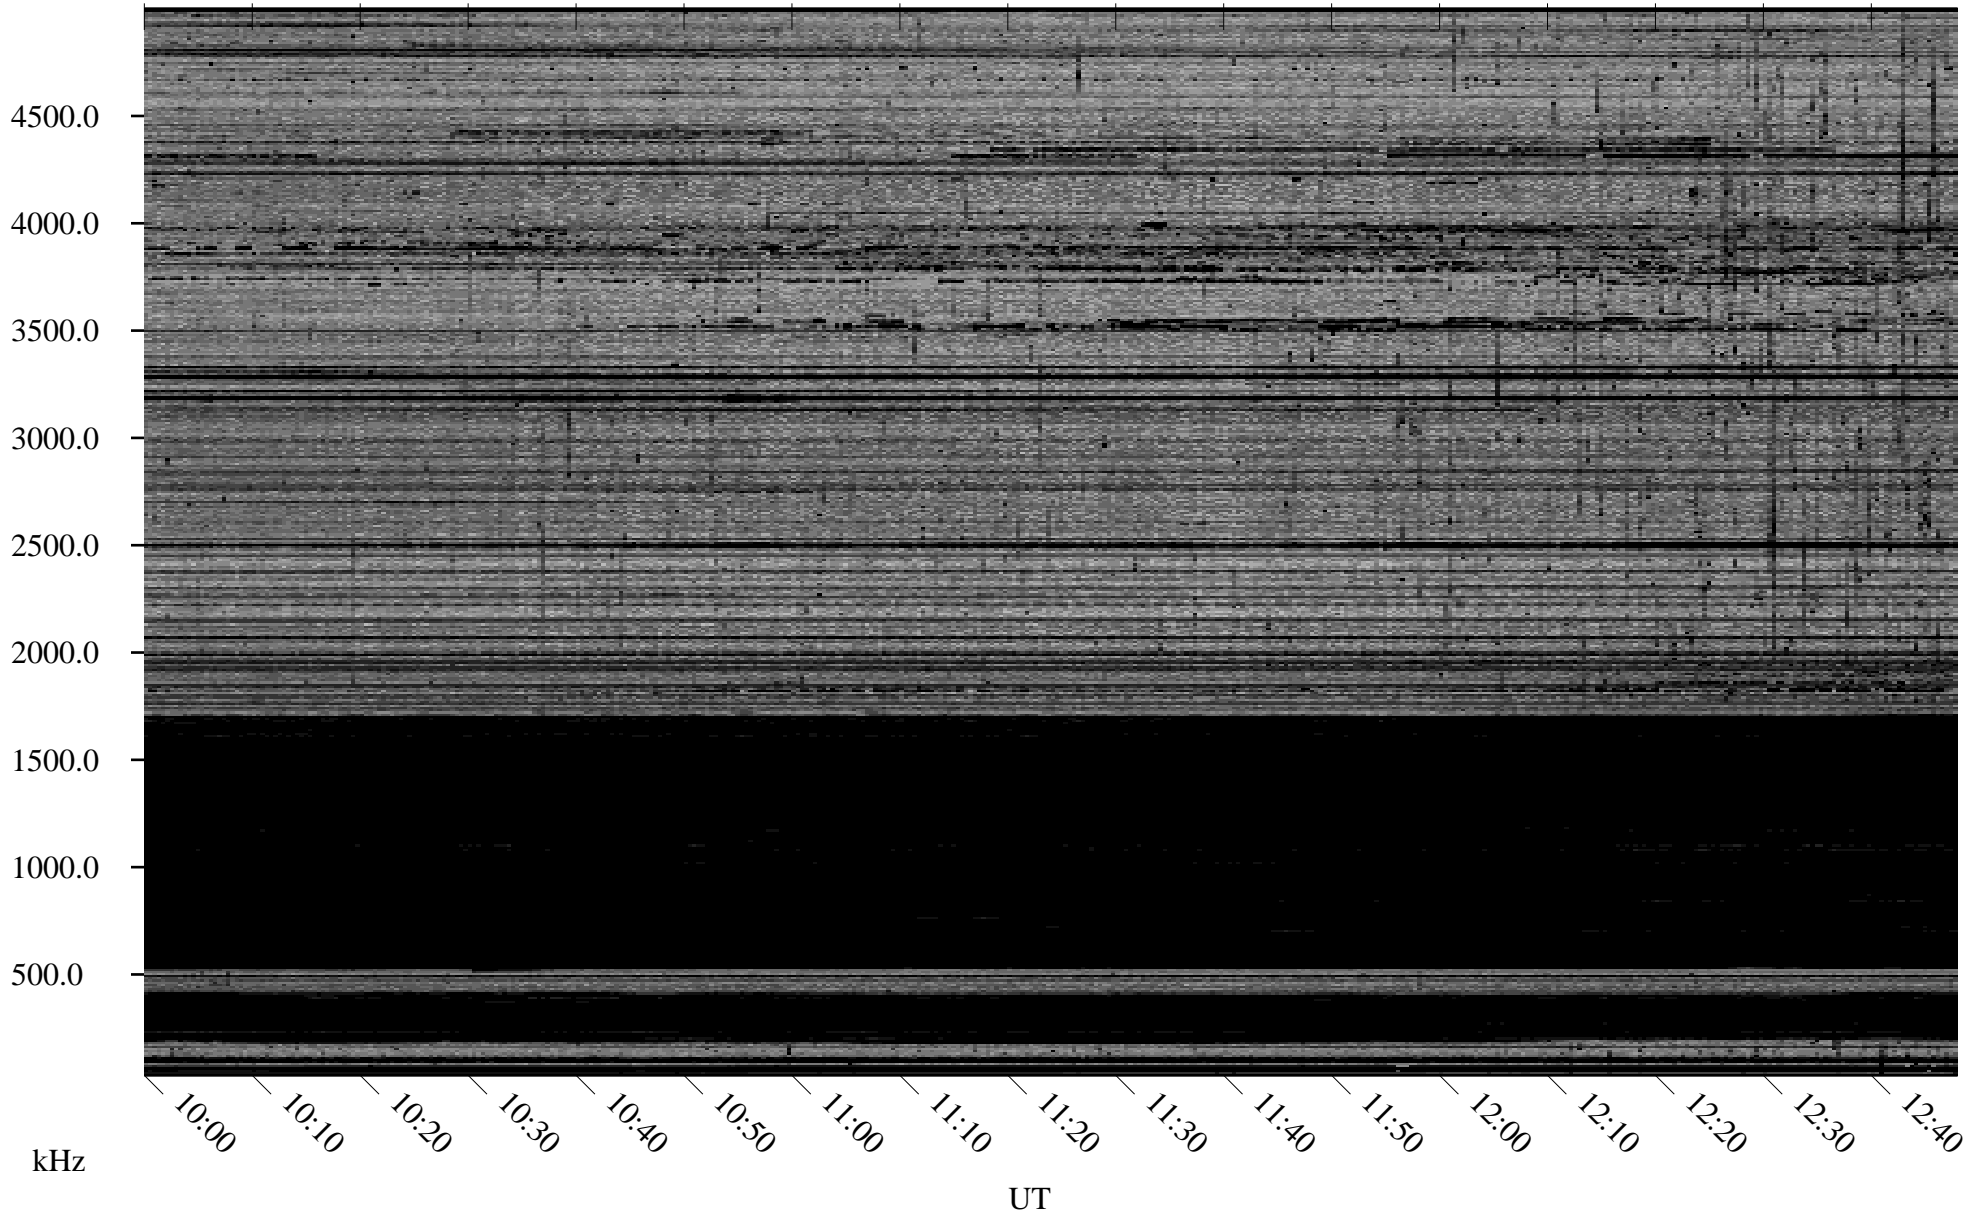

12/25/2007 Churchill, Manitoba

Linear Scale Black = 161 White = 15

ch07359l.r00SUm max_12

Page 1

12/25/2007 Churchill, Manitoba

Linear Scale Black = 161 White = 15

ch07359l.r00SUm max_12

Page 2

12/26/2007 Churchill, Manitoba

Linear Scale Black = 161 White = 15

ch07359l.r00SUm max_12

Page 3

12/26/2007 Churchill, Manitoba

Linear Scale Black = 161 White = 15

ch07359l.r00SUm max_12

Page 4

12/26/2007 Churchill, Manitoba

Linear Scale Black = 161 White = 15

ch07359l.r00SUm max_12

Page 5

12/26/2007 Churchill, Manitoba

Linear Scale Black = 161 White = 15

ch07359l.r00SUm max_12

Page 6

12/26/2007 Churchill, Manitoba

Linear Scale Black = 161 White = 15

ch07359l.r00SUm max_12

Page 7

12/26/2007 Churchill, Manitoba

Linear Scale Black = 161 White = 15

ch07359l.r00SUm max_12