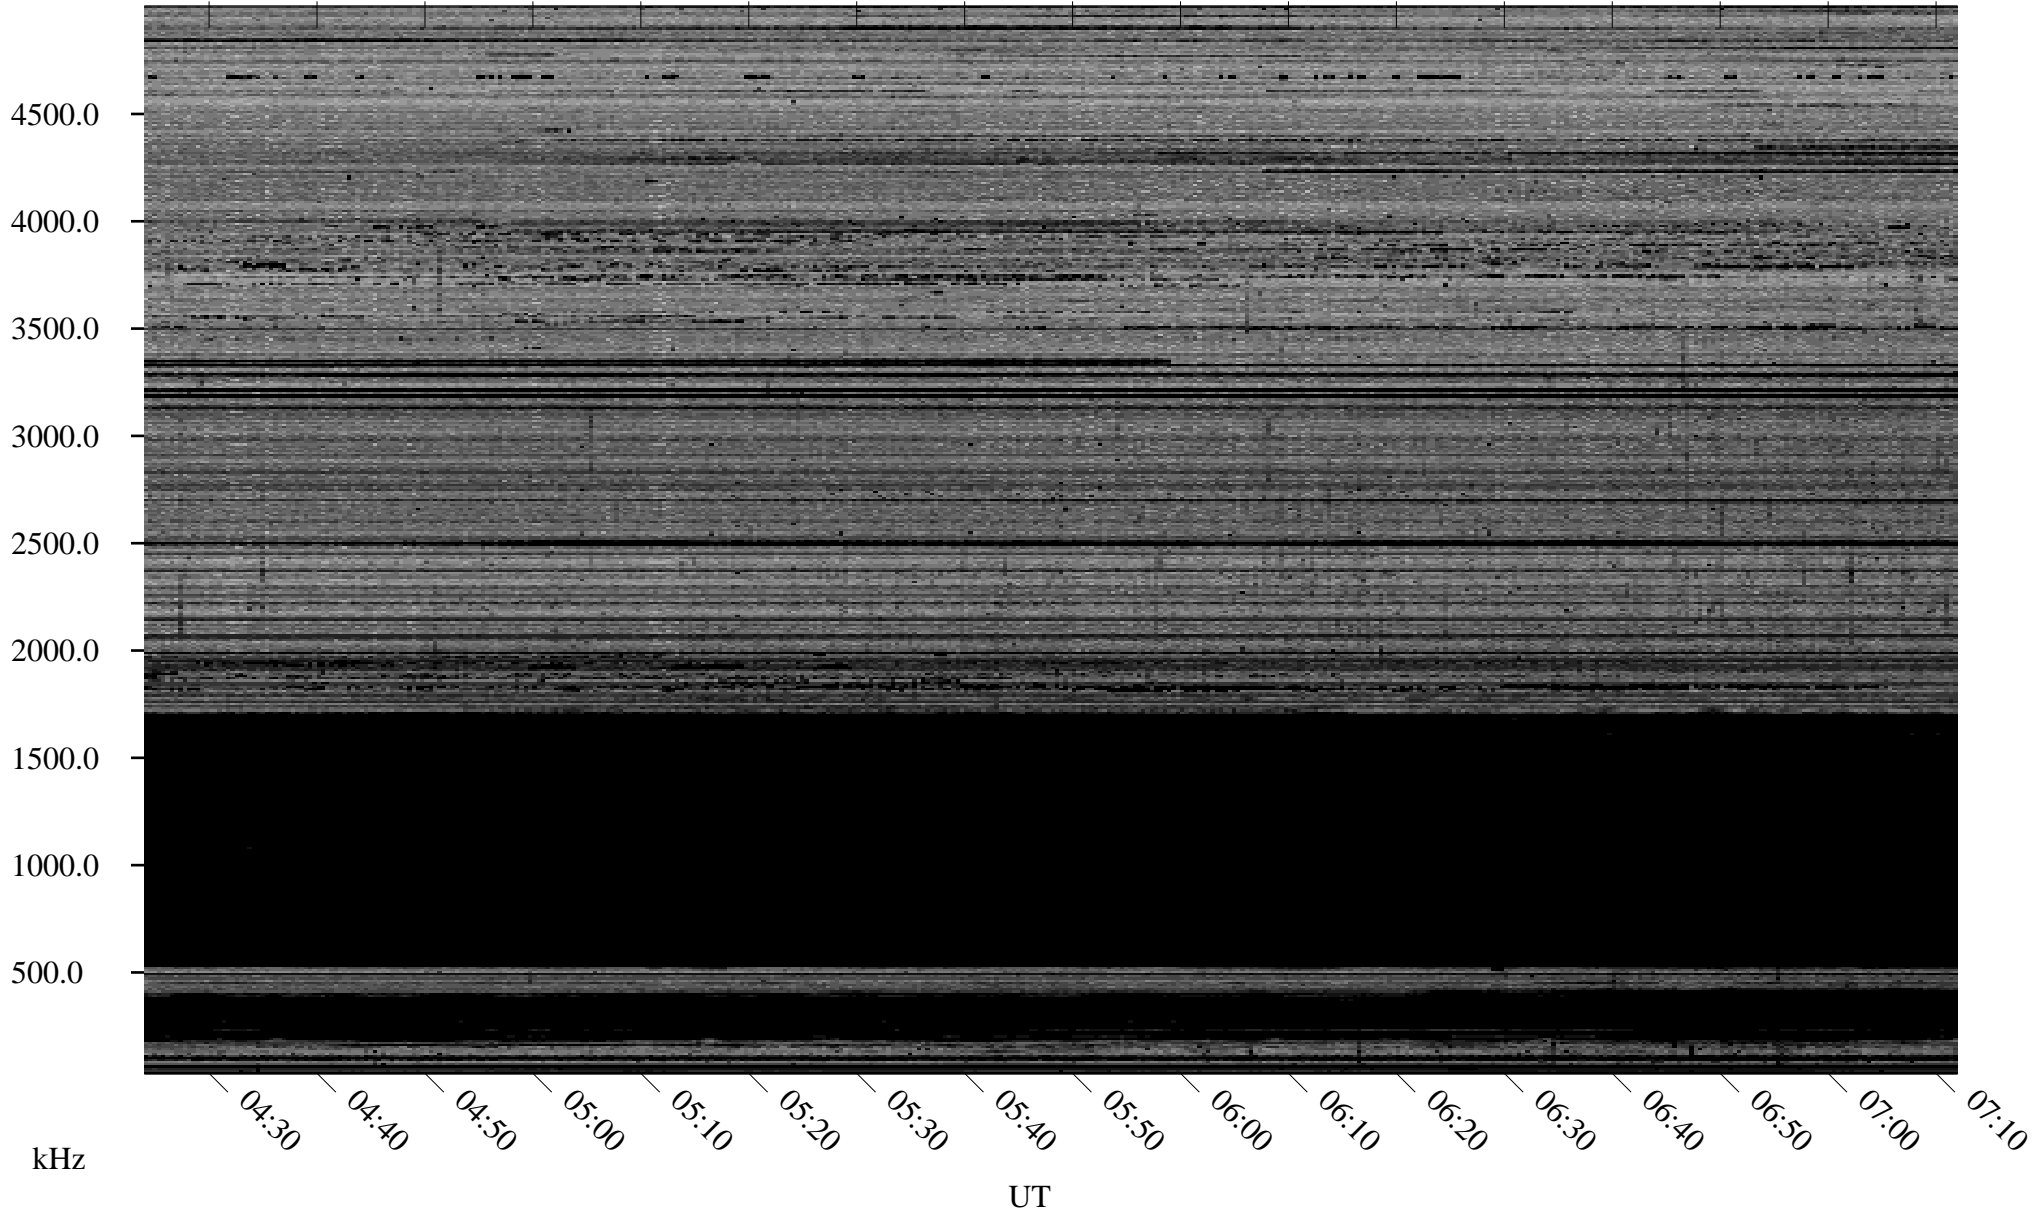

12/25/2007 Churchill, Manitoba

Linear Scale Black = 161 White = 15

ch07359l.r00SUm max_12

Page 1

12/25/2007 Churchill, Manitoba

Linear Scale Black = 161 White = 15

ch07359l.r00SUm max_12

Page 2

12/26/2007 Churchill, Manitoba

Linear Scale Black = 161 White = 15

ch07359l.r00SUm max_12

Page 3

12/26/2007 Churchill, Manitoba

Linear Scale Black = 161 White = 15

ch07359l.r00SUm max_12

Page 4

12/26/2007 Churchill, Manitoba

Linear Scale Black = 161 White = 15

ch07359l.r00SUm max_12

Page 5

12/26/2007 Churchill, Manitoba

Linear Scale Black = 161 White = 15

ch07359l.r00SUm max_12

Page 6

12/26/2007 Churchill, Manitoba

Linear Scale Black = 161 White = 15

ch07359l.r00SUm max_12

Page 7

12/26/2007 Churchill, Manitoba

Linear Scale Black = 161 White = 15

ch07359l.r00SUm max_12