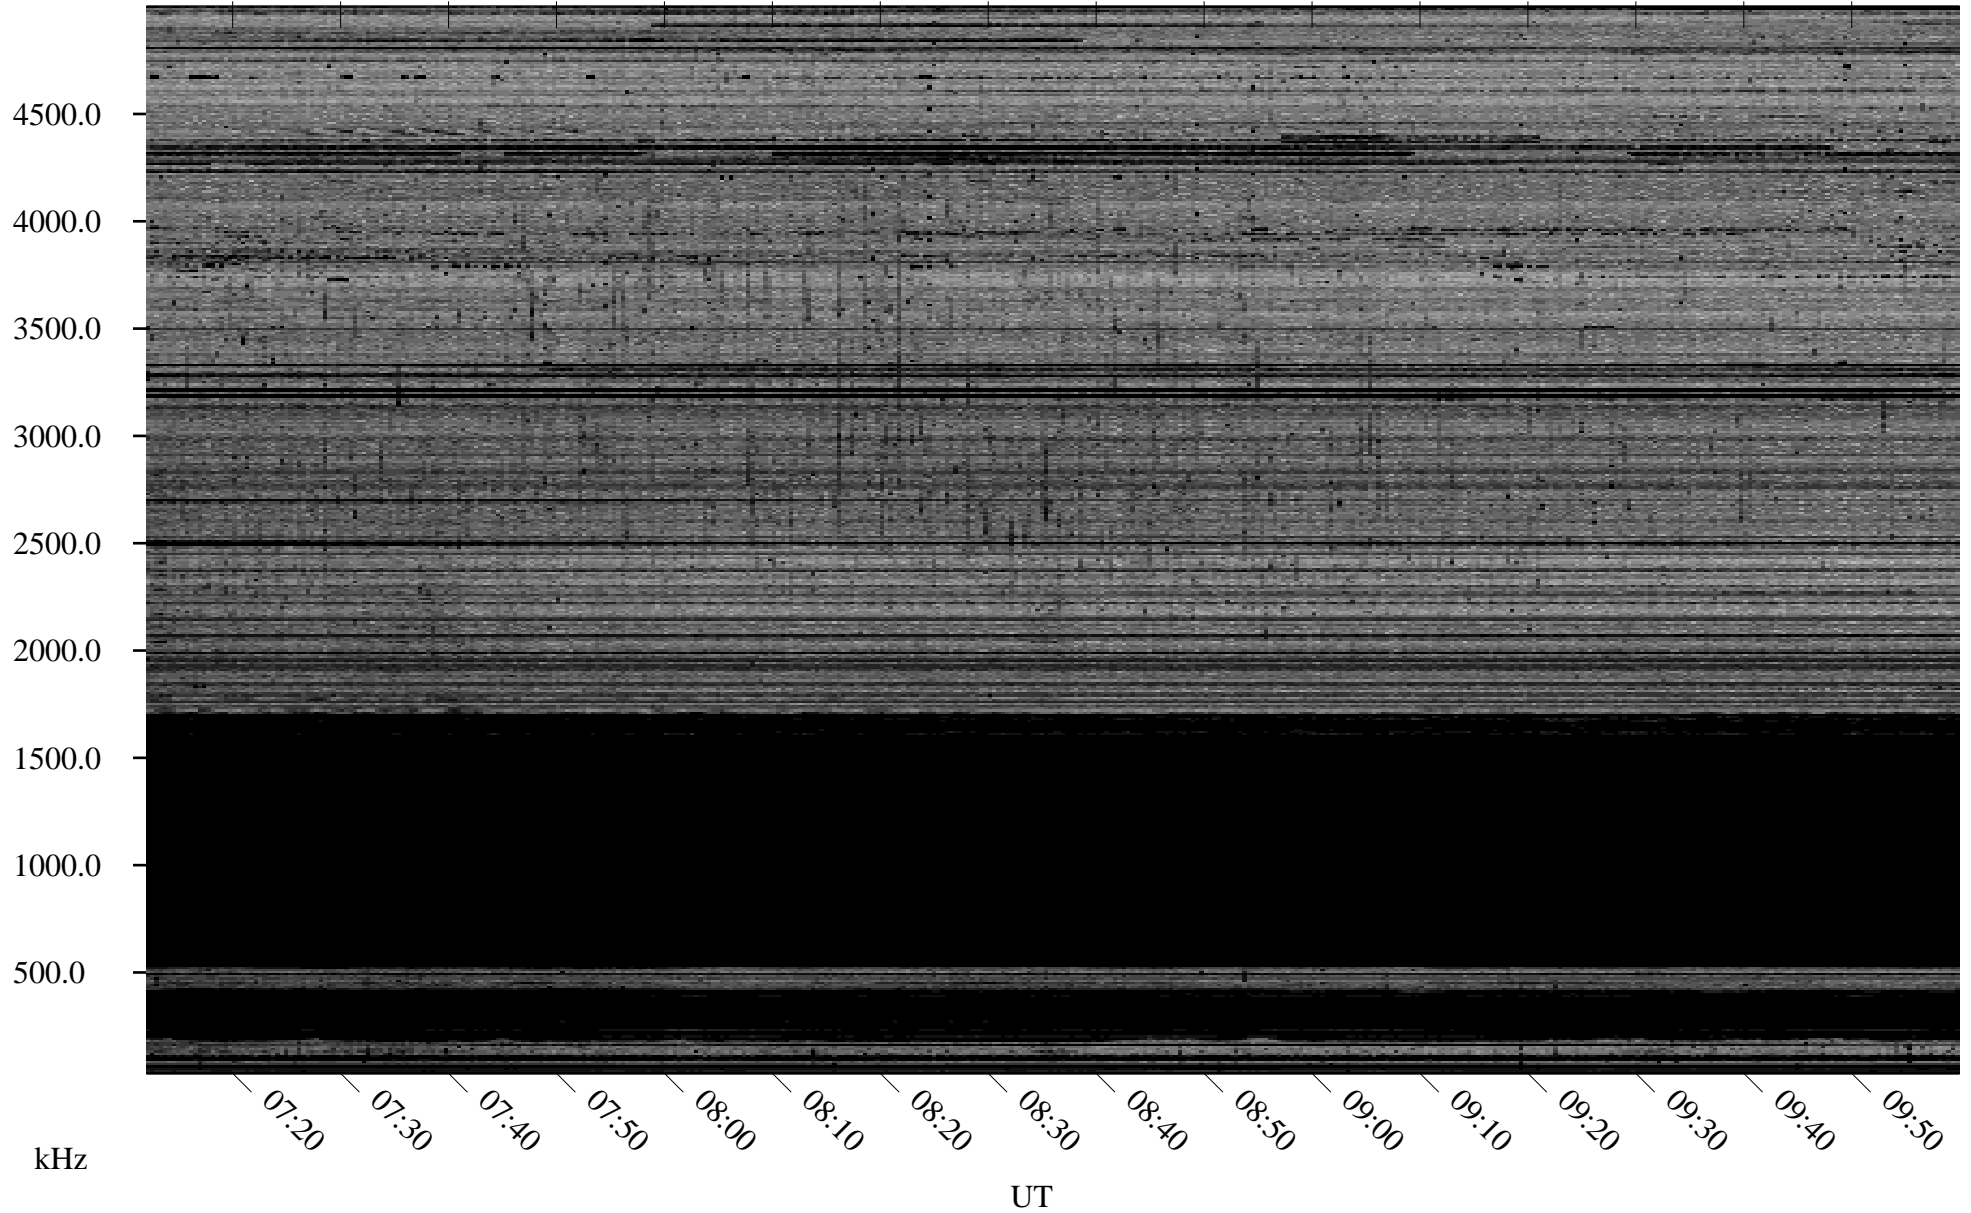

12/25/2007 Churchill, Manitoba

Linear Scale Black = 161 White = 15

ch07359l.r00SUm max_12

Page 1

12/25/2007 Churchill, Manitoba

Linear Scale Black = 161 White = 15

ch07359l.r00SUm max_12

Page 2

12/26/2007 Churchill, Manitoba

Linear Scale Black = 161 White = 15

ch07359l.r00SUm max_12

Page 3

12/26/2007 Churchill, Manitoba

Linear Scale Black = 161 White = 15

ch07359l.r00SUm max_12

Page 4

12/26/2007 Churchill, Manitoba

Linear Scale Black = 161 White = 15

ch07359l.r00SUm max_12

Page 5

12/26/2007 Churchill, Manitoba

Linear Scale Black = 161 White = 15

ch07359l.r00SUm max_12

Page 6

12/26/2007 Churchill, Manitoba

Linear Scale Black = 161 White = 15

ch07359l.r00SUm max_12

Page 7

12/26/2007 Churchill, Manitoba

Linear Scale Black = 161 White = 15

ch07359l.r00SUm max_12