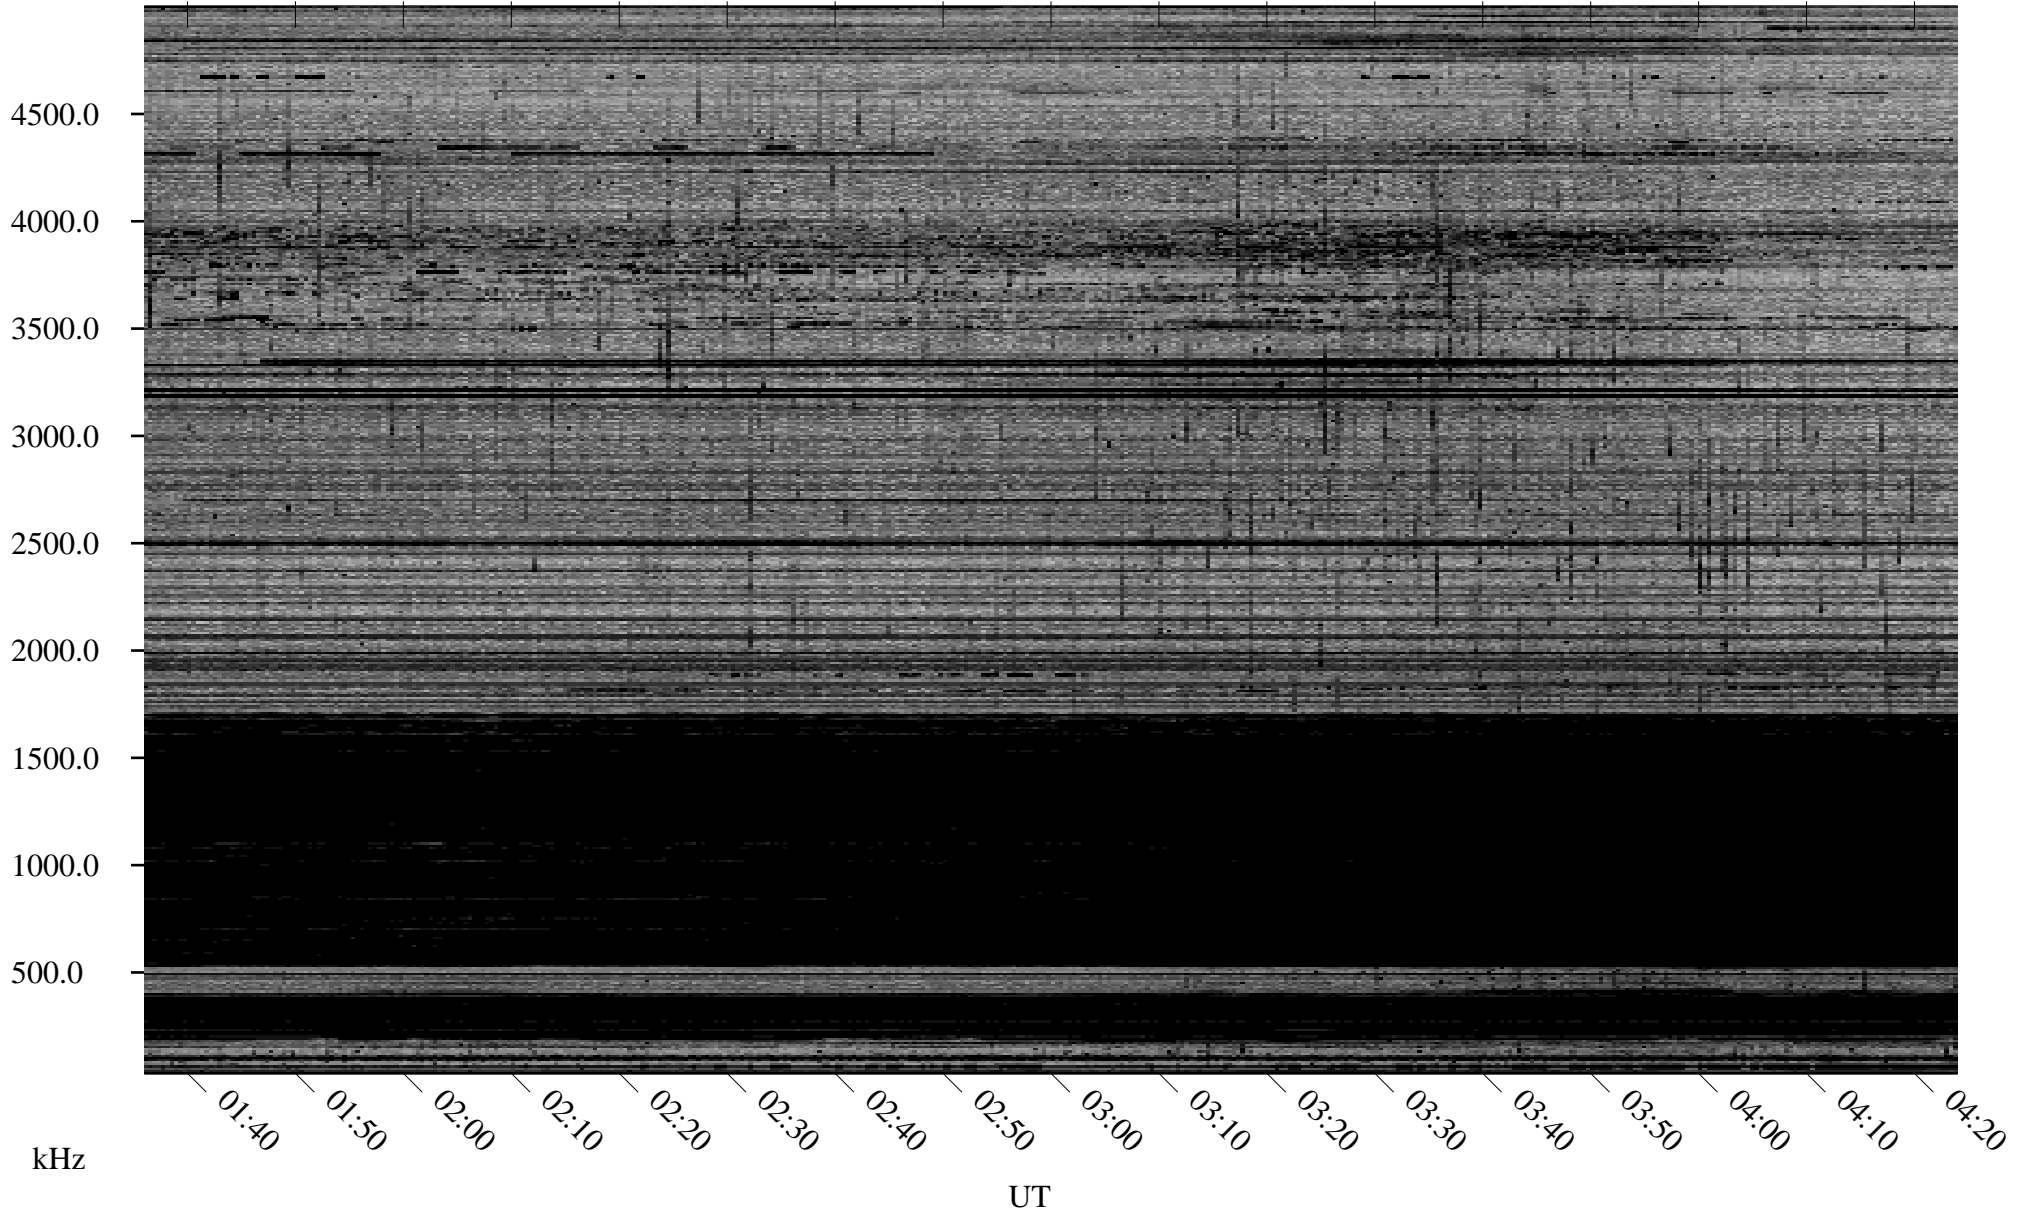

12/26/2007 Churchill, Manitoba

Linear Scale Black = 161 White = 15

ch07360l.r00SUm max_12

Page 1

12/26/2007 Churchill, Manitoba

Linear Scale Black = 161 White = 15

ch07360l.r00SUm max_12

Page 2

12/27/2007 Churchill, Manitoba

Linear Scale Black = 161 White = 15

ch07360l.r00SUm max_12

Page 3

12/27/2007 Churchill, Manitoba

Linear Scale Black = 161 White = 15

ch07360l.r00SUm max_12

Page 4

12/27/2007 Churchill, Manitoba

Linear Scale Black = 161 White = 15

ch07360l.r00SUm max_12

Page 5

12/27/2007 Churchill, Manitoba

Linear Scale Black = 161 White = 15

ch07360l.r00SUm max_12

Page 6

12/27/2007 Churchill, Manitoba

Linear Scale Black = 161 White = 15

ch07360l.r00SUm max_12

Page 7

12/27/2007 Churchill, Manitoba

Linear Scale Black = 161 White = 15

ch07360l.r00SUm max_12