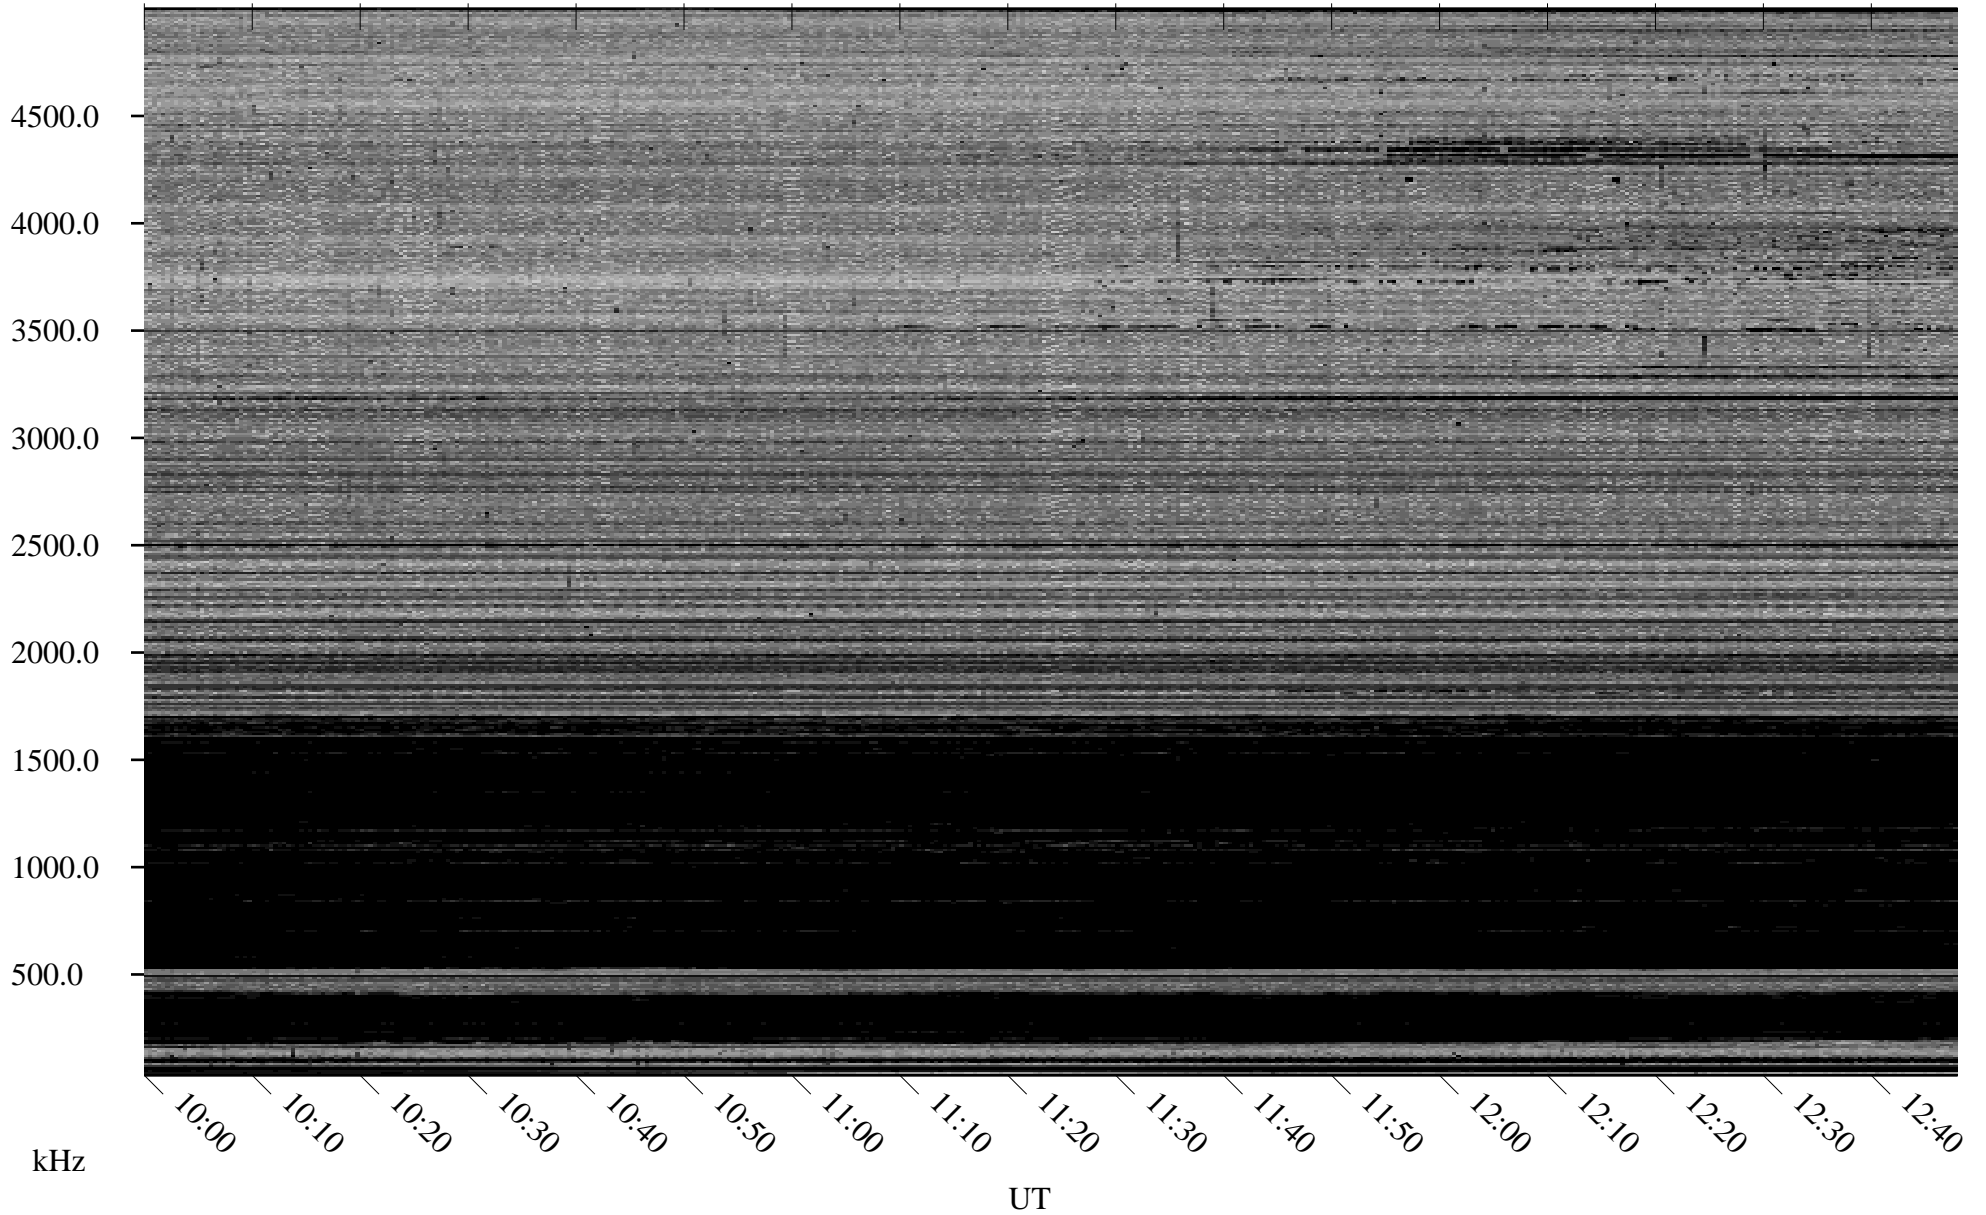

12/26/2007 Churchill, Manitoba

Linear Scale Black = 161 White = 15

ch07360l.r00SUm max_12

Page 1

12/26/2007 Churchill, Manitoba

Linear Scale Black = 161 White = 15

ch07360l.r00SUm max_12

Page 2

12/27/2007 Churchill, Manitoba

Linear Scale Black = 161 White = 15

ch07360l.r00SUm max_12

Page 3

12/27/2007 Churchill, Manitoba

Linear Scale Black = 161 White = 15

ch07360l.r00SUm max_12

Page 4

12/27/2007 Churchill, Manitoba

Linear Scale Black = 161 White = 15

ch07360l.r00SUm max_12

Page 5

12/27/2007 Churchill, Manitoba

Linear Scale Black = 161 White = 15

ch07360l.r00SUm max_12

Page 6

12/27/2007 Churchill, Manitoba

Linear Scale Black = 161 White = 15

ch07360l.r00SUm max_12

Page 7

12/27/2007 Churchill, Manitoba

Linear Scale Black = 161 White = 15

ch07360l.r00SUm max_12