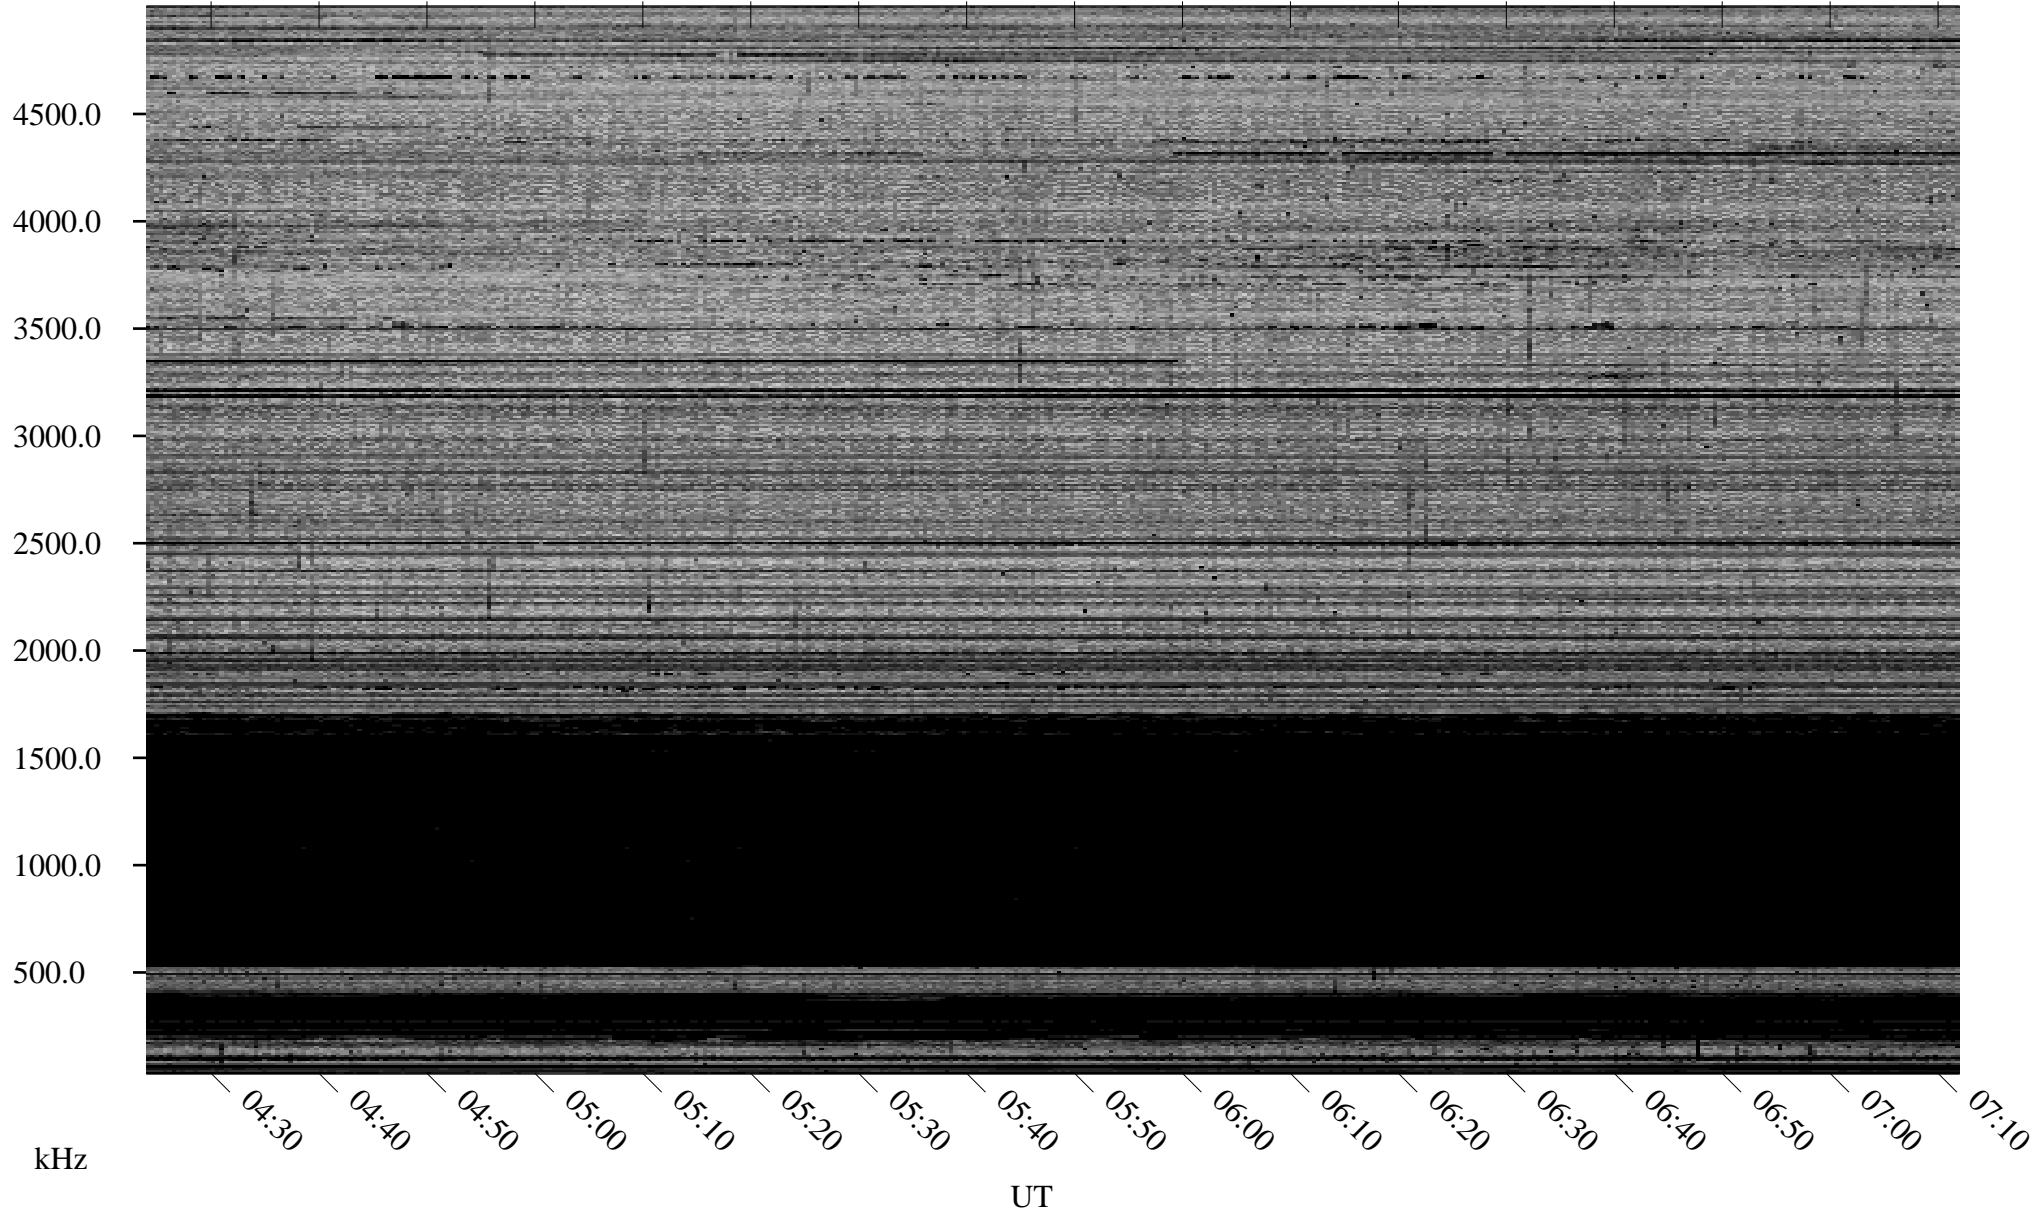

12/26/2007 Churchill, Manitoba

Linear Scale Black = 161 White = 15

ch07360l.r00SUm max_12

Page 1

12/26/2007 Churchill, Manitoba

Linear Scale Black = 161 White = 15

ch07360l.r00SUm max_12

Page 2

12/27/2007 Churchill, Manitoba

Linear Scale Black = 161 White = 15

ch07360l.r00SUm max_12

Page 3

12/27/2007 Churchill, Manitoba

Linear Scale Black = 161 White = 15

ch07360l.r00SUm max_12

Page 4

12/27/2007 Churchill, Manitoba

Linear Scale Black = 161 White = 15

ch07360l.r00SUm max_12

Page 5

12/27/2007 Churchill, Manitoba

Linear Scale Black = 161 White = 15

ch07360l.r00SUm max_12

Page 6

12/27/2007 Churchill, Manitoba

Linear Scale Black = 161 White = 15

ch07360l.r00SUm max_12

Page 7

12/27/2007 Churchill, Manitoba

Linear Scale Black = 161 White = 15

ch07360l.r00SUm max_12