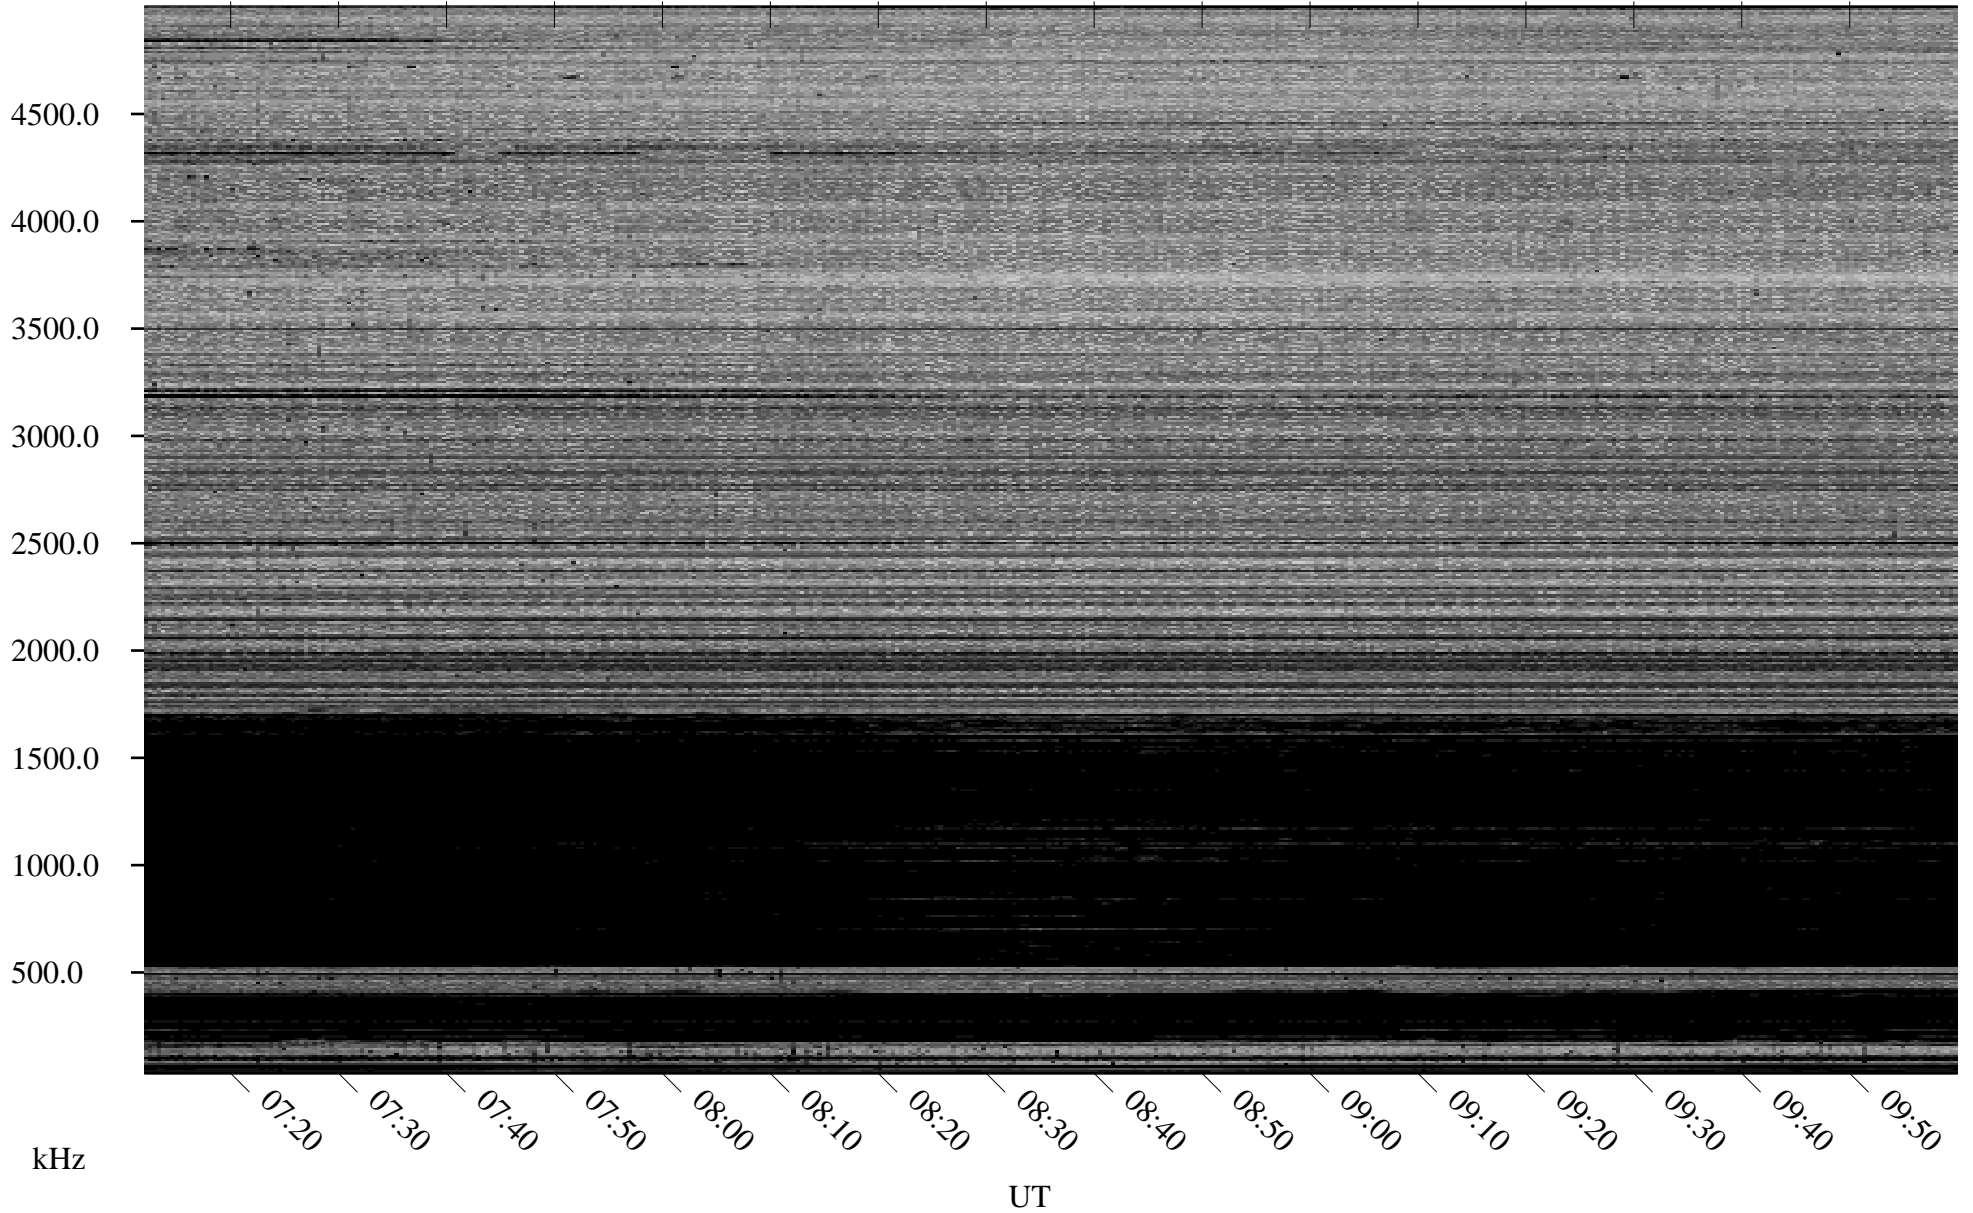

12/26/2007 Churchill, Manitoba

Linear Scale Black = 161 White = 15

ch07360l.r00SUm max_12

Page 1

12/26/2007 Churchill, Manitoba

Linear Scale Black = 161 White = 15

ch07360l.r00SUm max_12

Page 2

12/27/2007 Churchill, Manitoba

Linear Scale Black = 161 White = 15

ch07360l.r00SUm max_12

Page 3

12/27/2007 Churchill, Manitoba

Linear Scale Black = 161 White = 15

ch07360l.r00SUm max_12

Page 4

12/27/2007 Churchill, Manitoba

Linear Scale Black = 161 White = 15

ch07360l.r00SUm max_12

Page 5

12/27/2007 Churchill, Manitoba

Linear Scale Black = 161 White = 15

ch07360l.r00SUm max_12

Page 6

12/27/2007 Churchill, Manitoba

Linear Scale Black = 161 White = 15

ch07360l.r00SUm max_12

Page 7

12/27/2007 Churchill, Manitoba

Linear Scale Black = 161 White = 15

ch07360l.r00SUm max_12