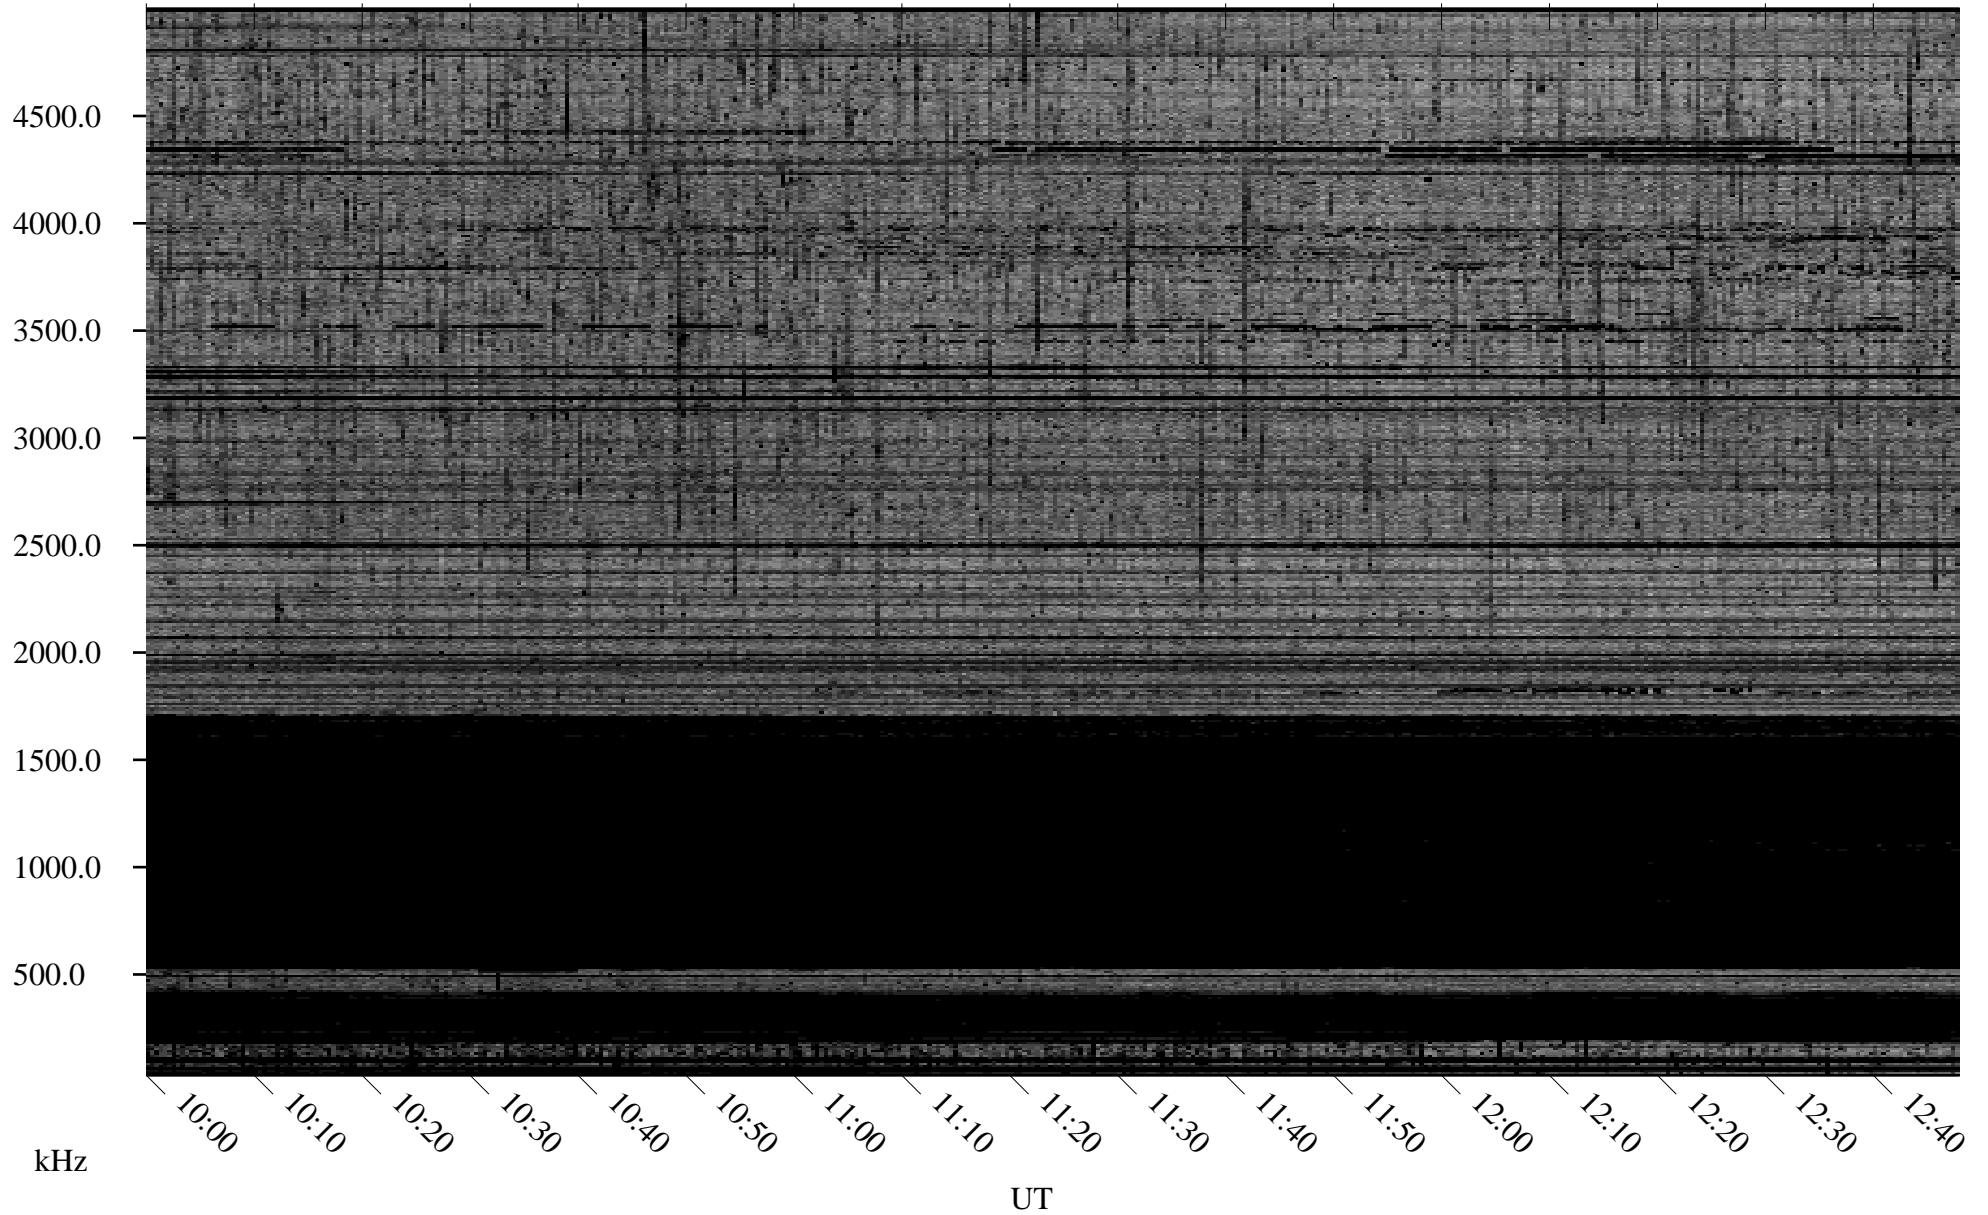

12/28/2007 Churchill, Manitoba

Linear Scale Black = 161 White = 15

ch073611.r00SUm max_12

Page 3

12/28/2007 Churchill, Manitoba

Linear Scale Black = 161 White = 15

ch073611.r00SUm max_12

Page 4

12/28/2007 Churchill, Manitoba

Linear Scale Black = 161 White = 15

ch073611.r00SUm max_12

Page 5

12/28/2007 Churchill, Manitoba

Linear Scale Black = 161 White = 15

ch073611.r00SUm max_12

Page 6

12/28/2007 Churchill, Manitoba

Linear Scale Black = 161 White = 15

ch073611.r00SUm max_12

Page 7

12/28/2007 Churchill, Manitoba

Linear Scale Black = 161 White = 15

ch073611.r00SUm max_12