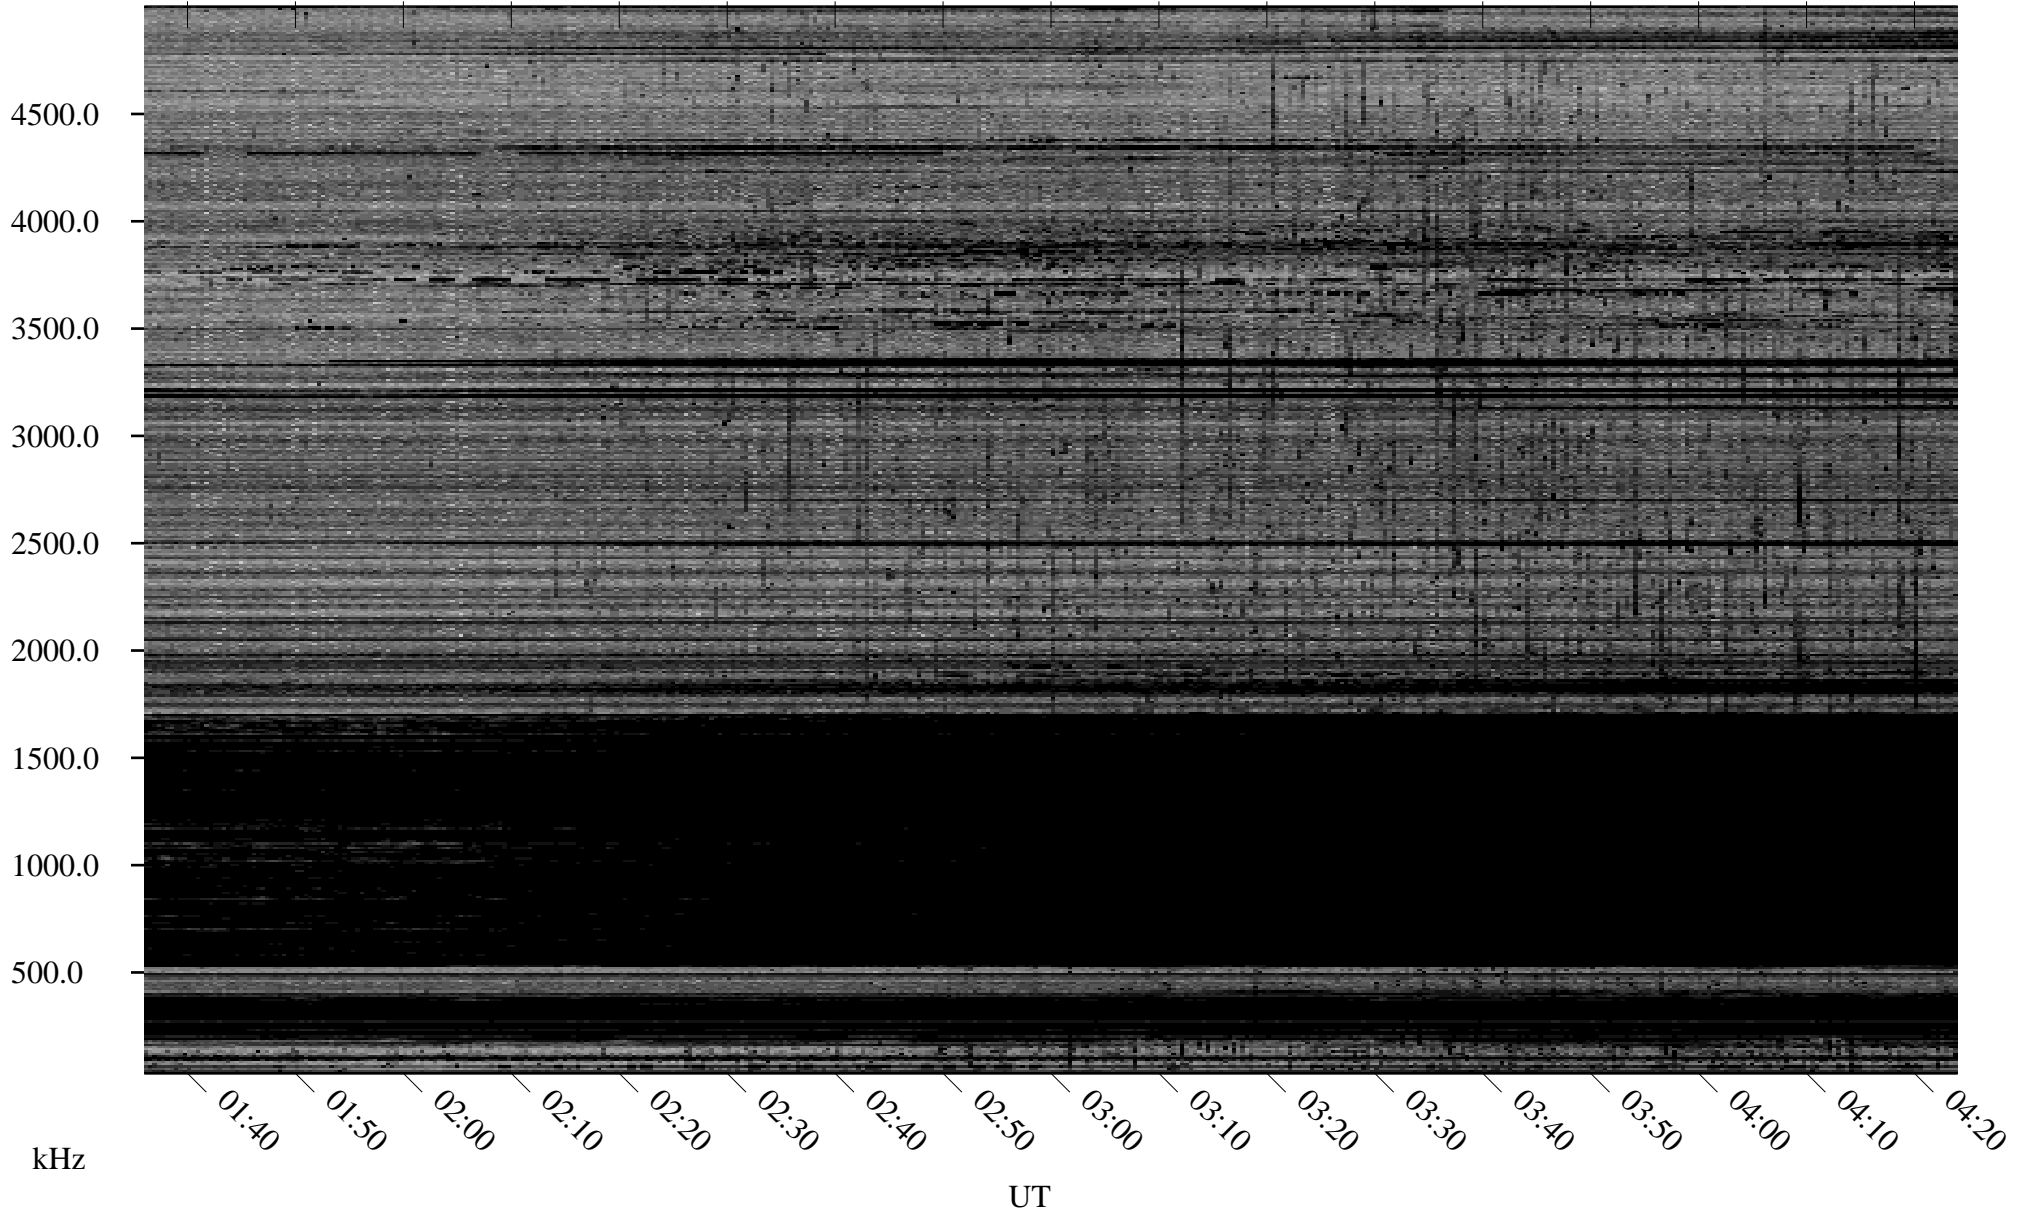

# 12/29/2007 Churchill, Manitoba

Linear Scale    Black = 161    White = 15

ch07363l.r00SUm max\_12

Page 1

# 12/29/2007 Churchill, Manitoba

Linear Scale    Black = 161    White = 15

ch07363l.r00SUm max\_12

Page 2

# 12/30/2007 Churchill, Manitoba

Linear Scale    Black = 161    White = 15

ch07363l.r00SUm max\_12

Page 3

# 12/30/2007 Churchill, Manitoba

Linear Scale    Black = 161    White = 15

ch07363l.r00SUm max\_12

Page 4