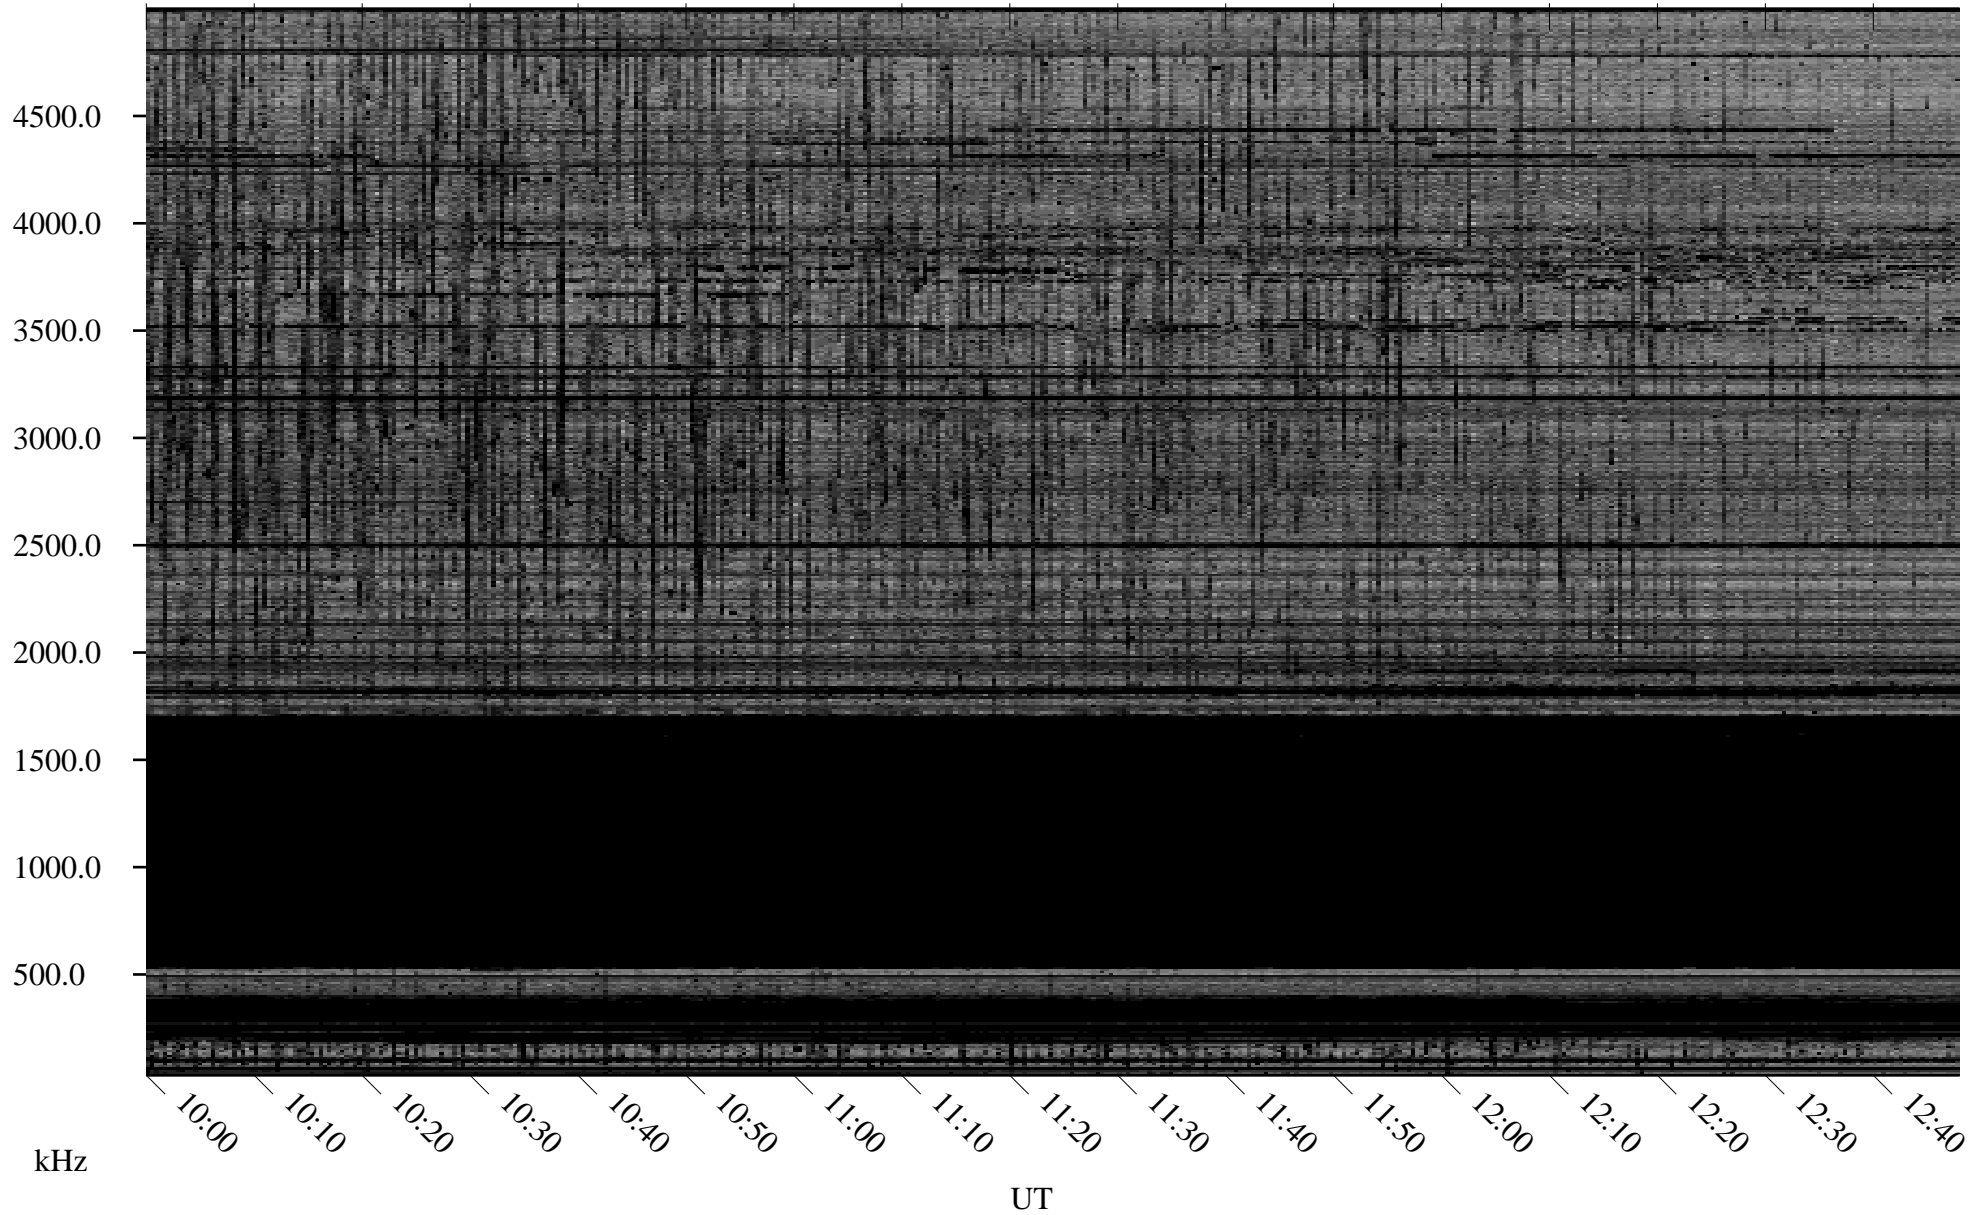

# 12/30/2007 Churchill, Manitoba

Linear Scale    Black = 161    White = 15

ch07363l.r00SUm max\_12

Page 5

# 12/30/2007 Churchill, Manitoba

Linear Scale    Black = 161    White = 15

ch07363l.r00SUm max\_12

Page 6