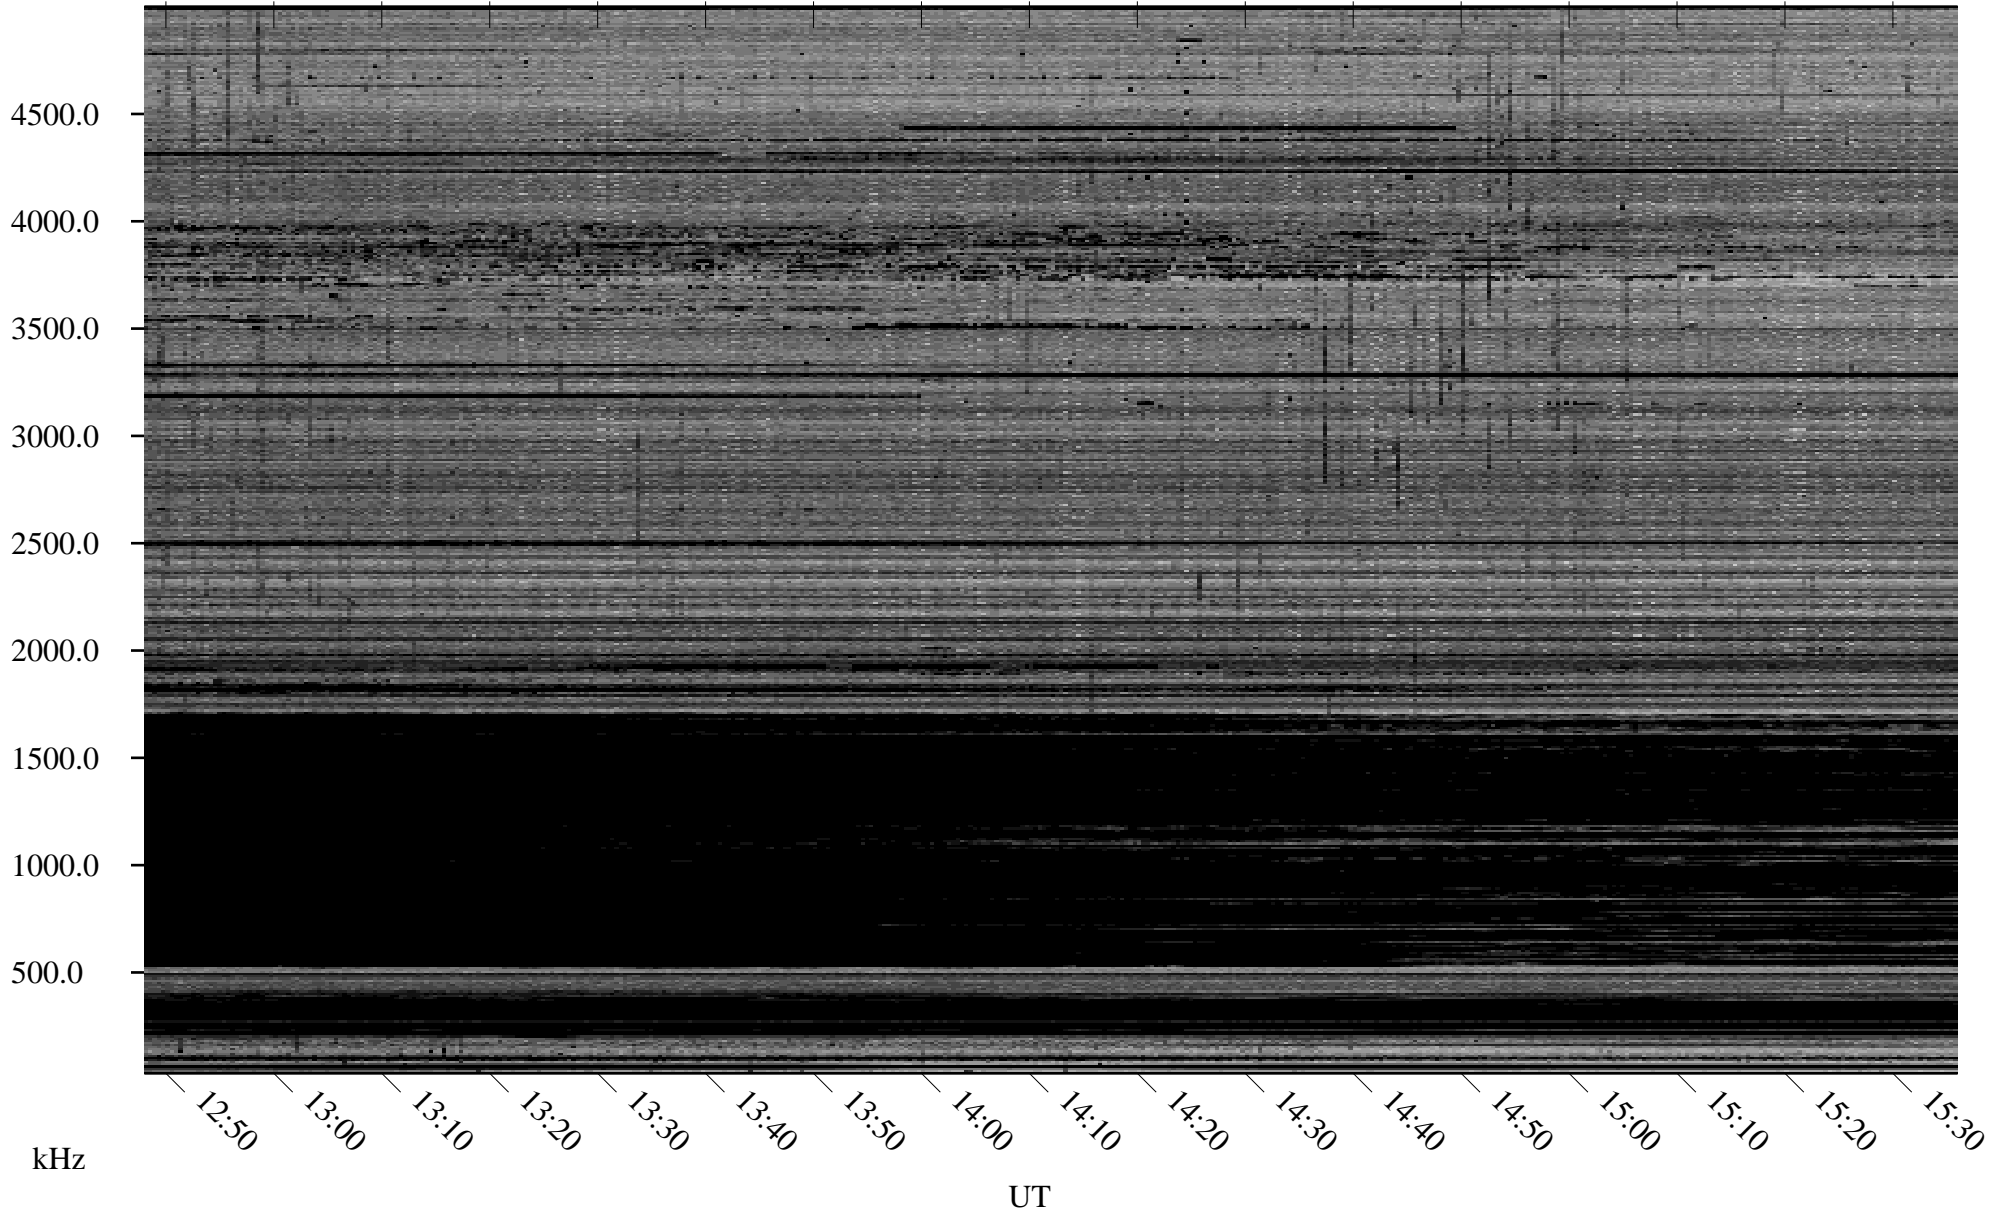

# 12/30/2007 Churchill, Manitoba

Linear Scale    Black = 161    White = 15

ch07363l.r00SUm max\_12

Page 6

# 12/30/2007 Churchill, Manitoba

Linear Scale    Black = 161    White = 15

ch07363l.r00SUm max\_12

Page 7