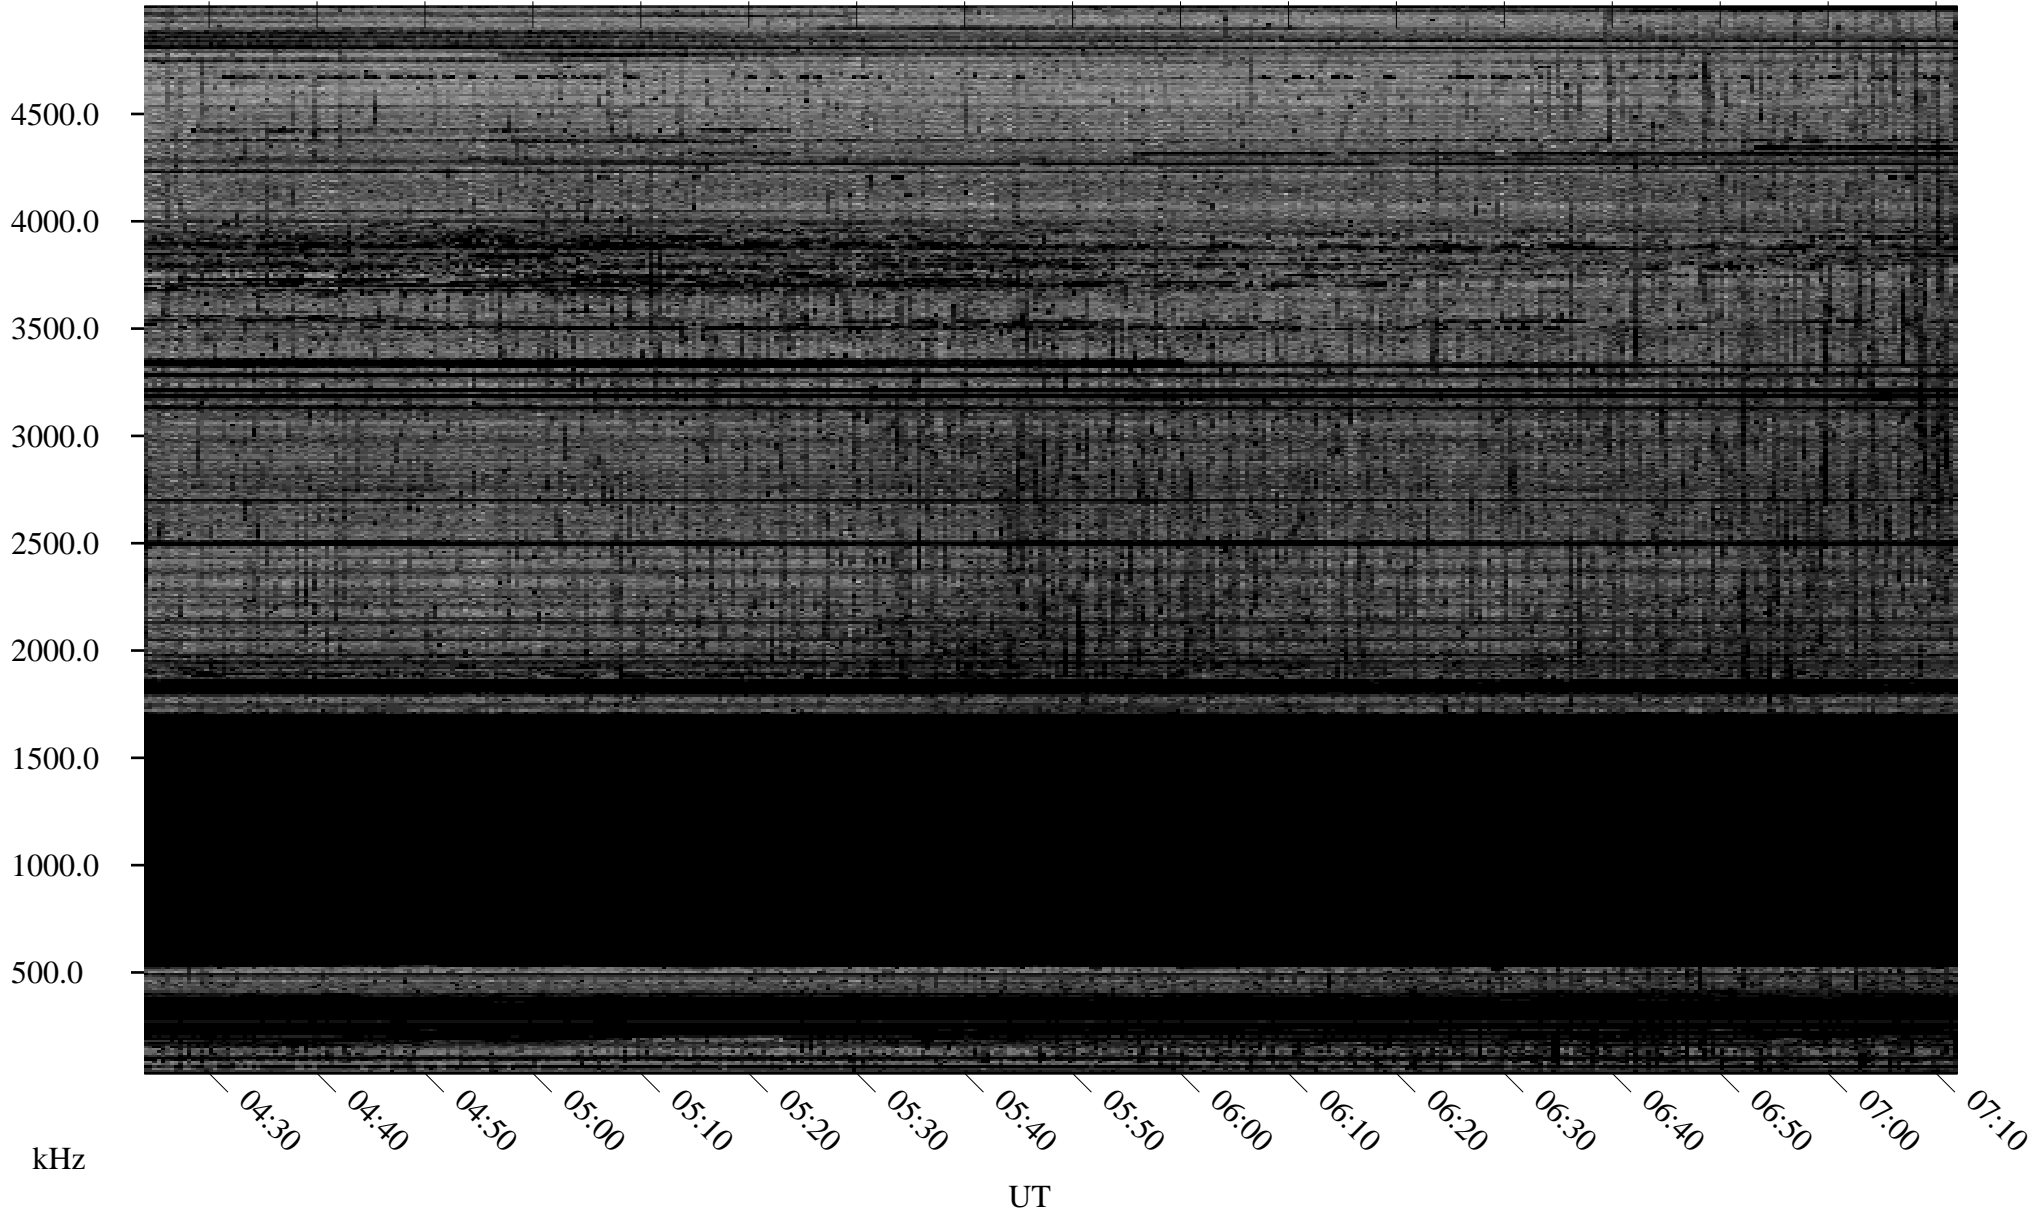

# 12/29/2007 Churchill, Manitoba

Linear Scale    Black = 161    White = 15

ch07363l.r00SUm max\_12

Page 1

# 12/29/2007 Churchill, Manitoba

Linear Scale    Black = 161    White = 15

ch07363l.r00SUm max\_12

Page 2

# 12/30/2007 Churchill, Manitoba

Linear Scale    Black = 161    White = 15

ch07363l.r00SUm max\_12

Page 3

# 12/30/2007 Churchill, Manitoba

Linear Scale    Black = 161    White = 15

ch07363l.r00SUm max\_12

Page 4