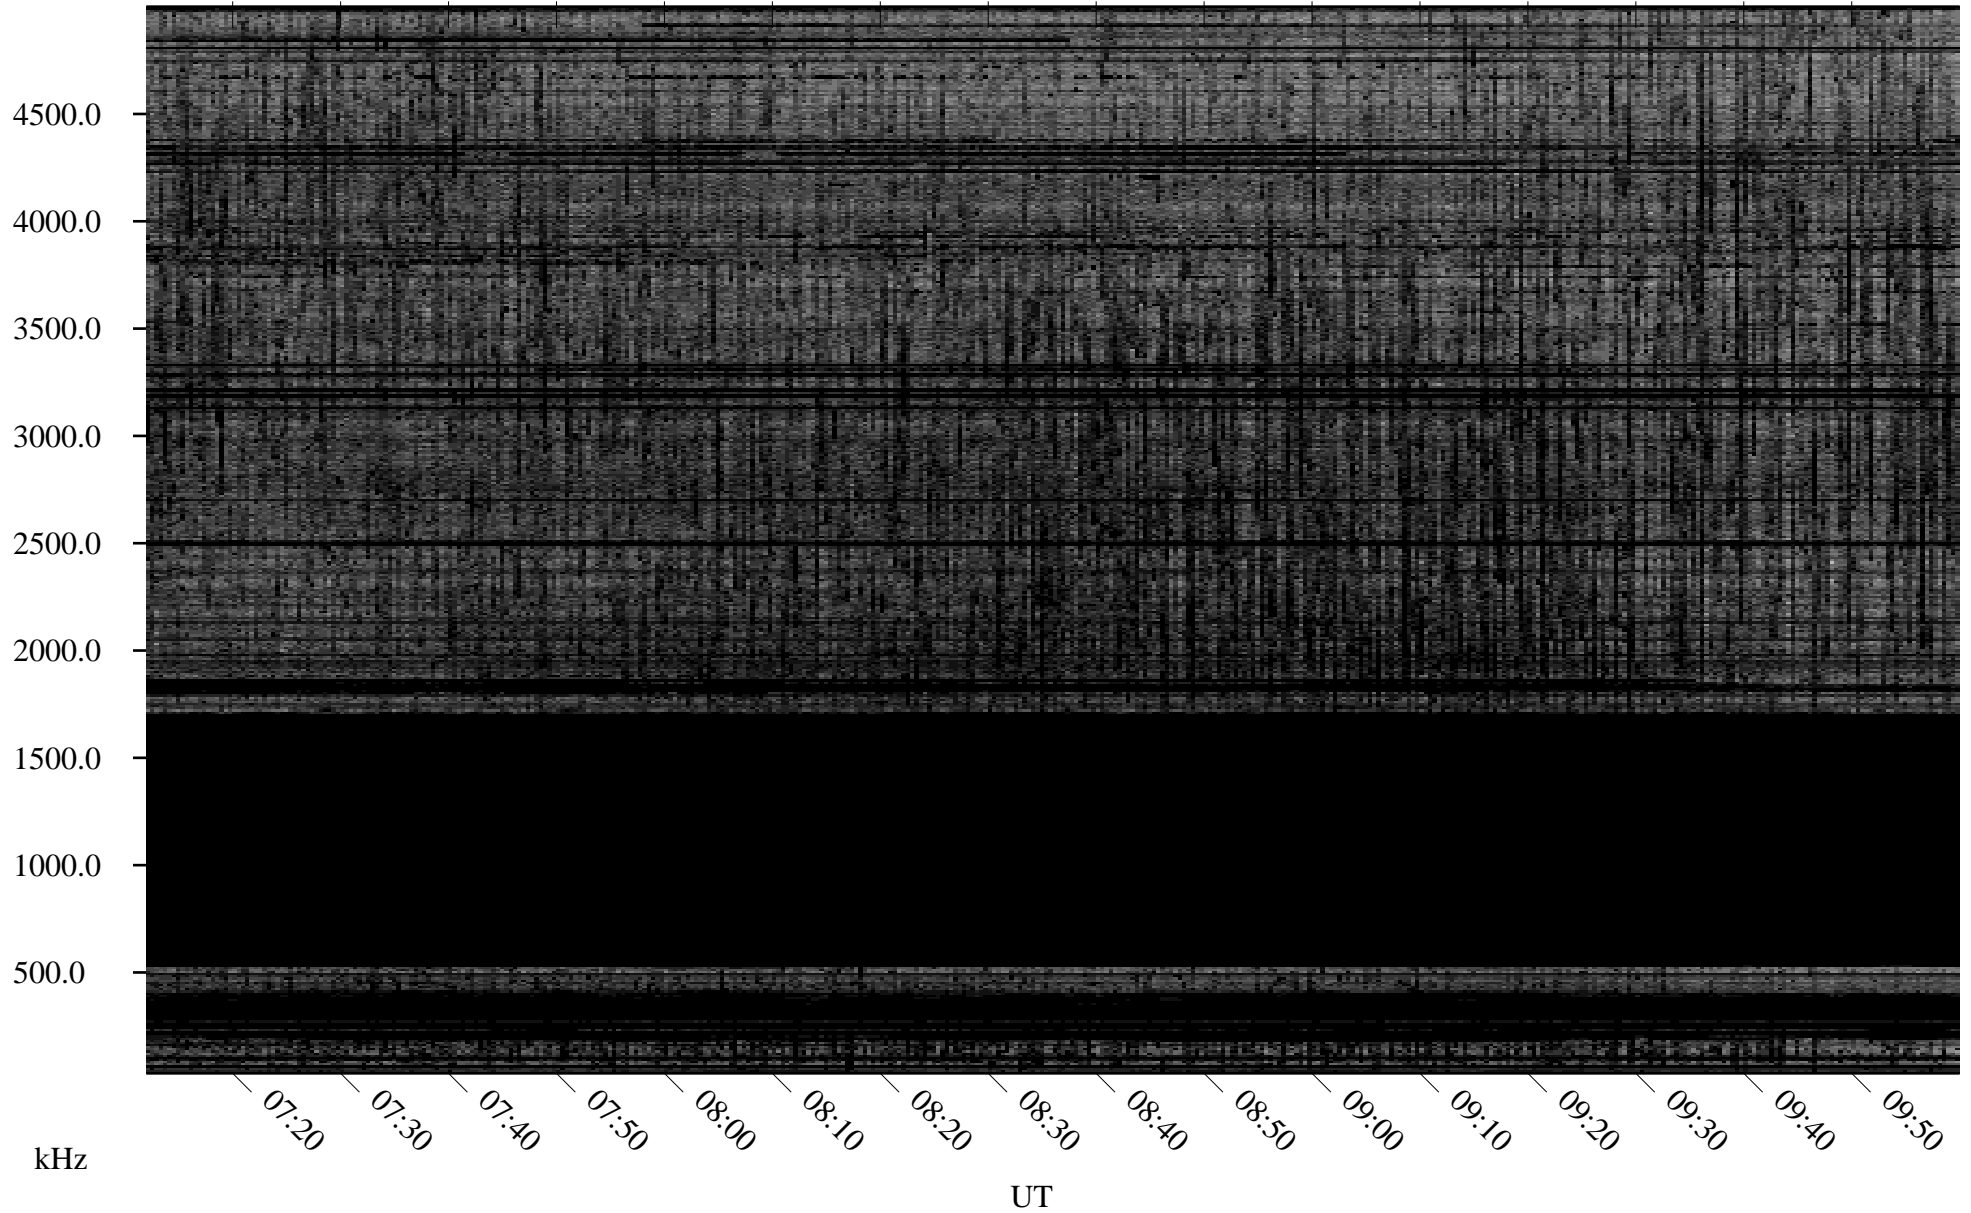

# 12/30/2007 Churchill, Manitoba

Linear Scale    Black = 161    White = 15

ch07363l.r00SUm max\_12

Page 3

# 12/30/2007 Churchill, Manitoba

Linear Scale    Black = 161    White = 15

ch07363l.r00SUm max\_12

Page 4

# 12/30/2007 Churchill, Manitoba

Linear Scale    Black = 161    White = 15

ch07363l.r00SUm max\_12

Page 5

# 12/30/2007 Churchill, Manitoba

Linear Scale    Black = 161    White = 15

ch07363l.r00SUm max\_12

Page 6