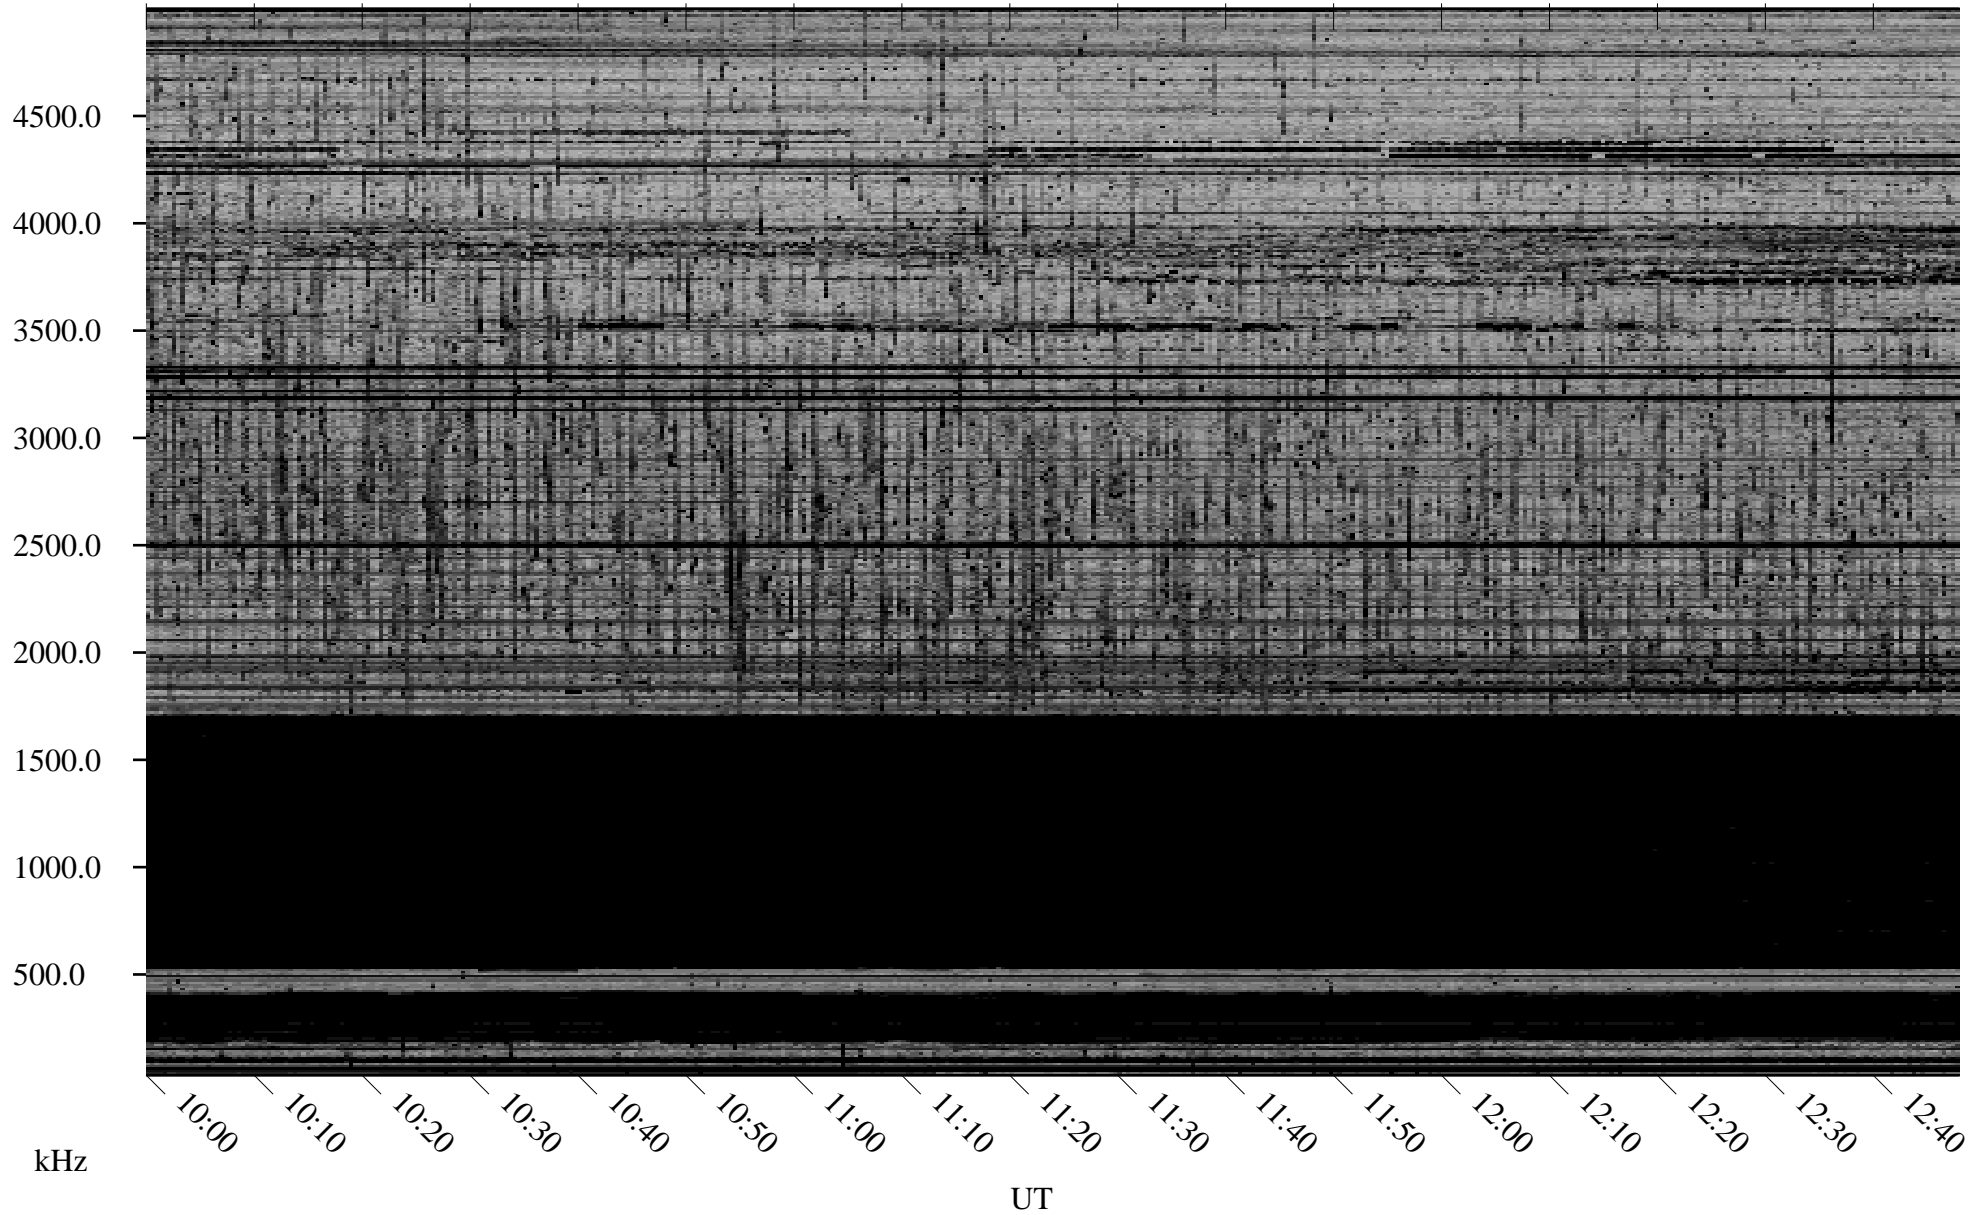

01/03/2008 Churchill, Manitoba

Linear Scale Black = 161 White = 15

ch08002l.r00SUm max_12

Page 5

01/03/2008 Churchill, Manitoba

Linear Scale Black = 161 White = 15

ch08002l.r00SUm max_12

Page 6

01/03/2008 Churchill, Manitoba

Linear Scale Black = 161 White = 15

ch08002l.r00SUm max_12

Page 7

01/03/2008 Churchill, Manitoba

Linear Scale Black = 161 White = 15

ch08002l.r00SUm max_12

Page 8