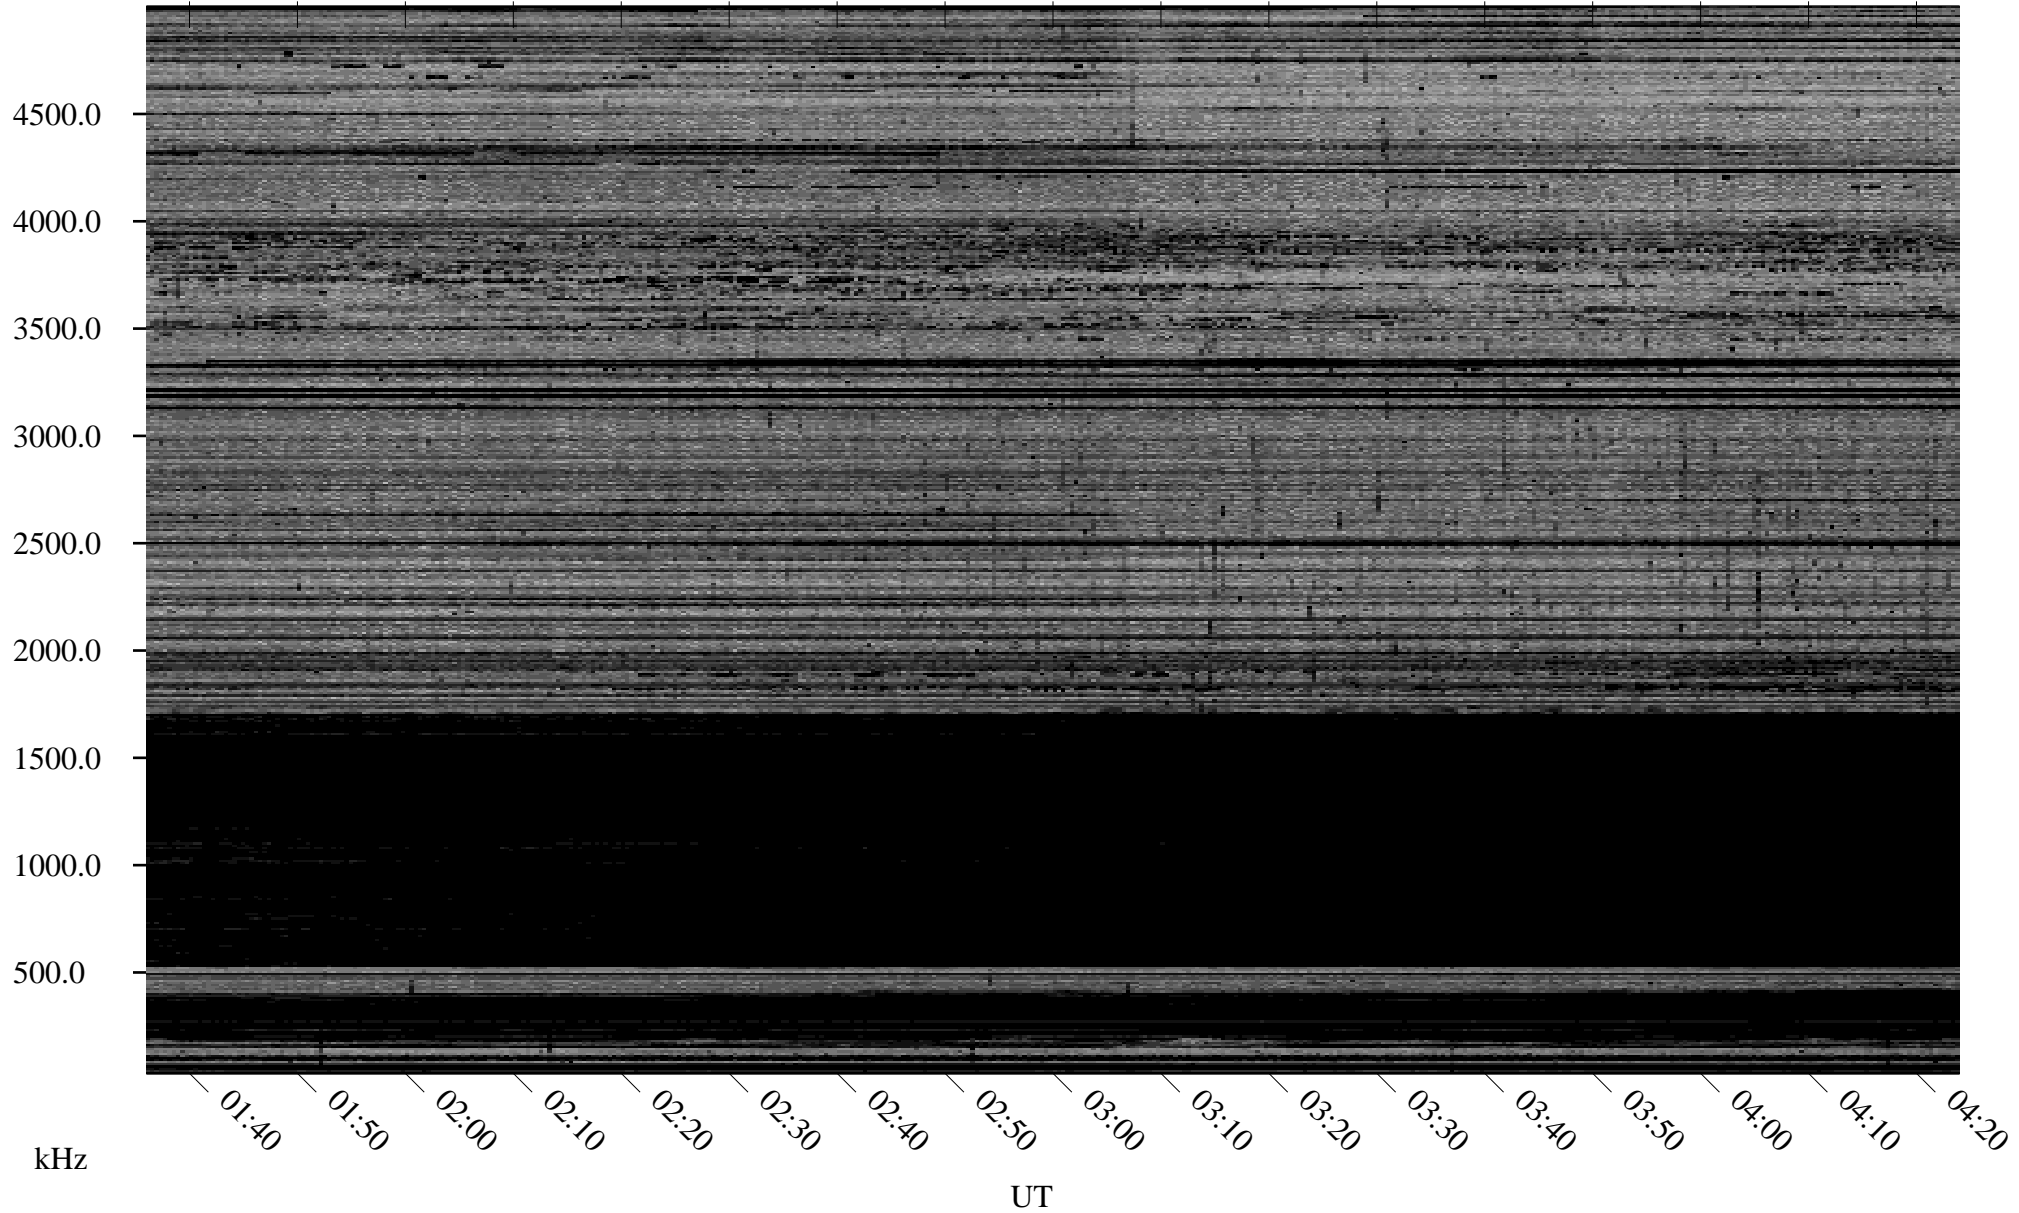

01/02/2008 Churchill, Manitoba

Linear Scale Black = 161 White = 15

ch08002l.r00SUm max_12

Page 1

01/02/2008 Churchill, Manitoba

Linear Scale Black = 161 White = 15

ch08002l.r00SUm max_12

Page 2

01/03/2008 Churchill, Manitoba

Linear Scale Black = 161 White = 15

ch08002l.r00SUm max_12

Page 3

01/03/2008 Churchill, Manitoba

Linear Scale Black = 161 White = 15

ch08002l.r00SUm max_12

Page 4

01/03/2008 Churchill, Manitoba

Linear Scale Black = 161 White = 15

ch08002l.r00SUm max_12

Page 5

01/03/2008 Churchill, Manitoba

Linear Scale Black = 161 White = 15

ch08002l.r00SUm max_12

Page 6

01/03/2008 Churchill, Manitoba

Linear Scale Black = 161 White = 15

ch08002l.r00SUm max_12

Page 7

01/03/2008 Churchill, Manitoba

Linear Scale Black = 161 White = 15

ch08002l.r00SUm max_12

Page 8