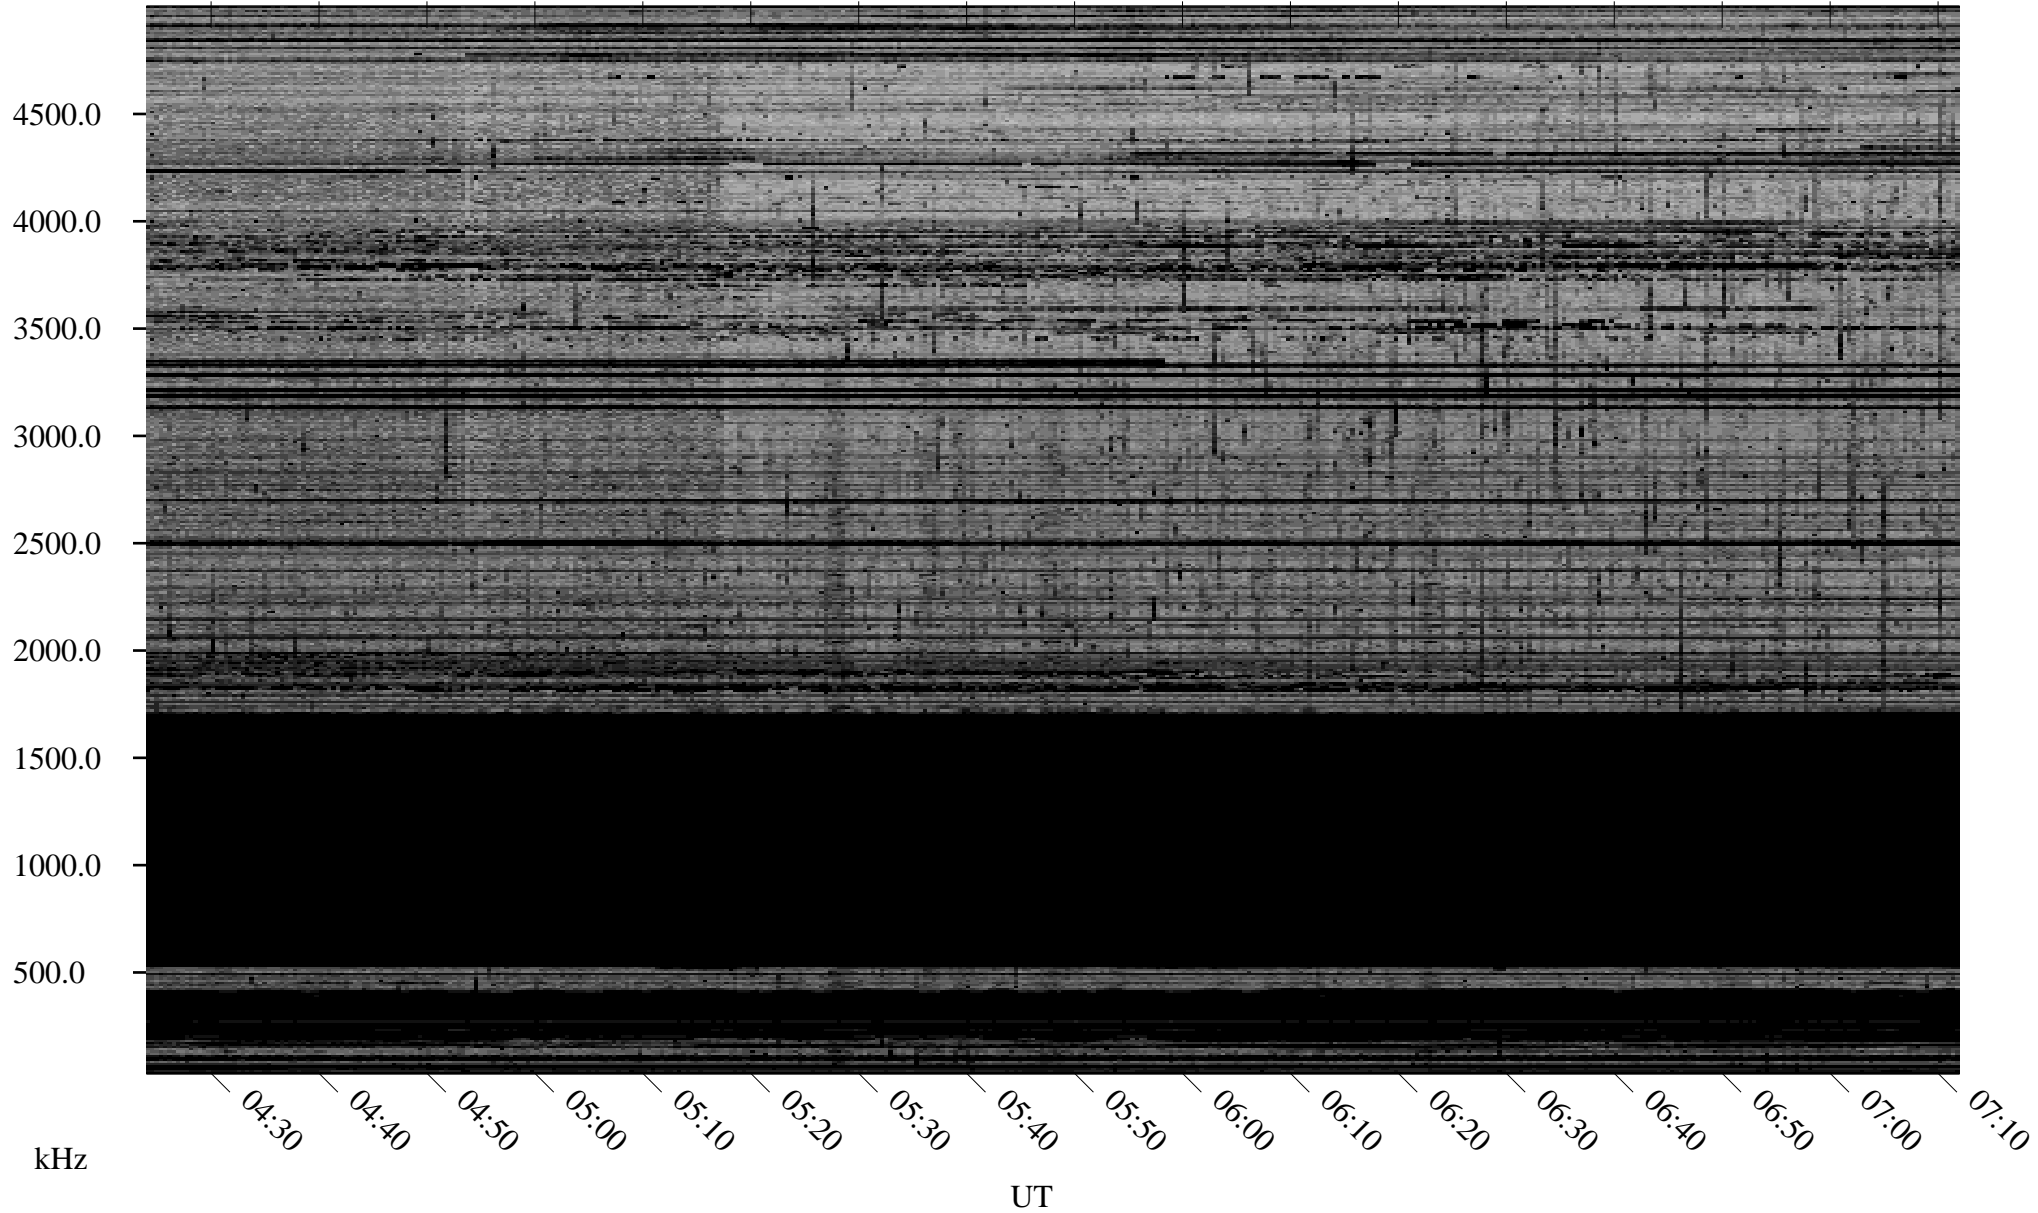

01/02/2008 Churchill, Manitoba

Linear Scale Black = 161 White = 15

ch08002l.r00SUm max_12

Page 1

01/02/2008 Churchill, Manitoba

Linear Scale Black = 161 White = 15

ch08002l.r00SUm max_12

Page 2

01/03/2008 Churchill, Manitoba

Linear Scale Black = 161 White = 15

ch08002l.r00SUm max_12

Page 3

01/03/2008 Churchill, Manitoba

Linear Scale Black = 161 White = 15

ch08002l.r00SUm max_12

Page 4

01/03/2008 Churchill, Manitoba

Linear Scale Black = 161 White = 15

ch08002l.r00SUm max_12

Page 5

01/03/2008 Churchill, Manitoba

Linear Scale Black = 161 White = 15

ch08002l.r00SUm max_12

Page 6

01/03/2008 Churchill, Manitoba

Linear Scale Black = 161 White = 15

ch08002l.r00SUm max_12

Page 7

01/03/2008 Churchill, Manitoba

Linear Scale Black = 161 White = 15

ch08002l.r00SUm max_12

Page 8