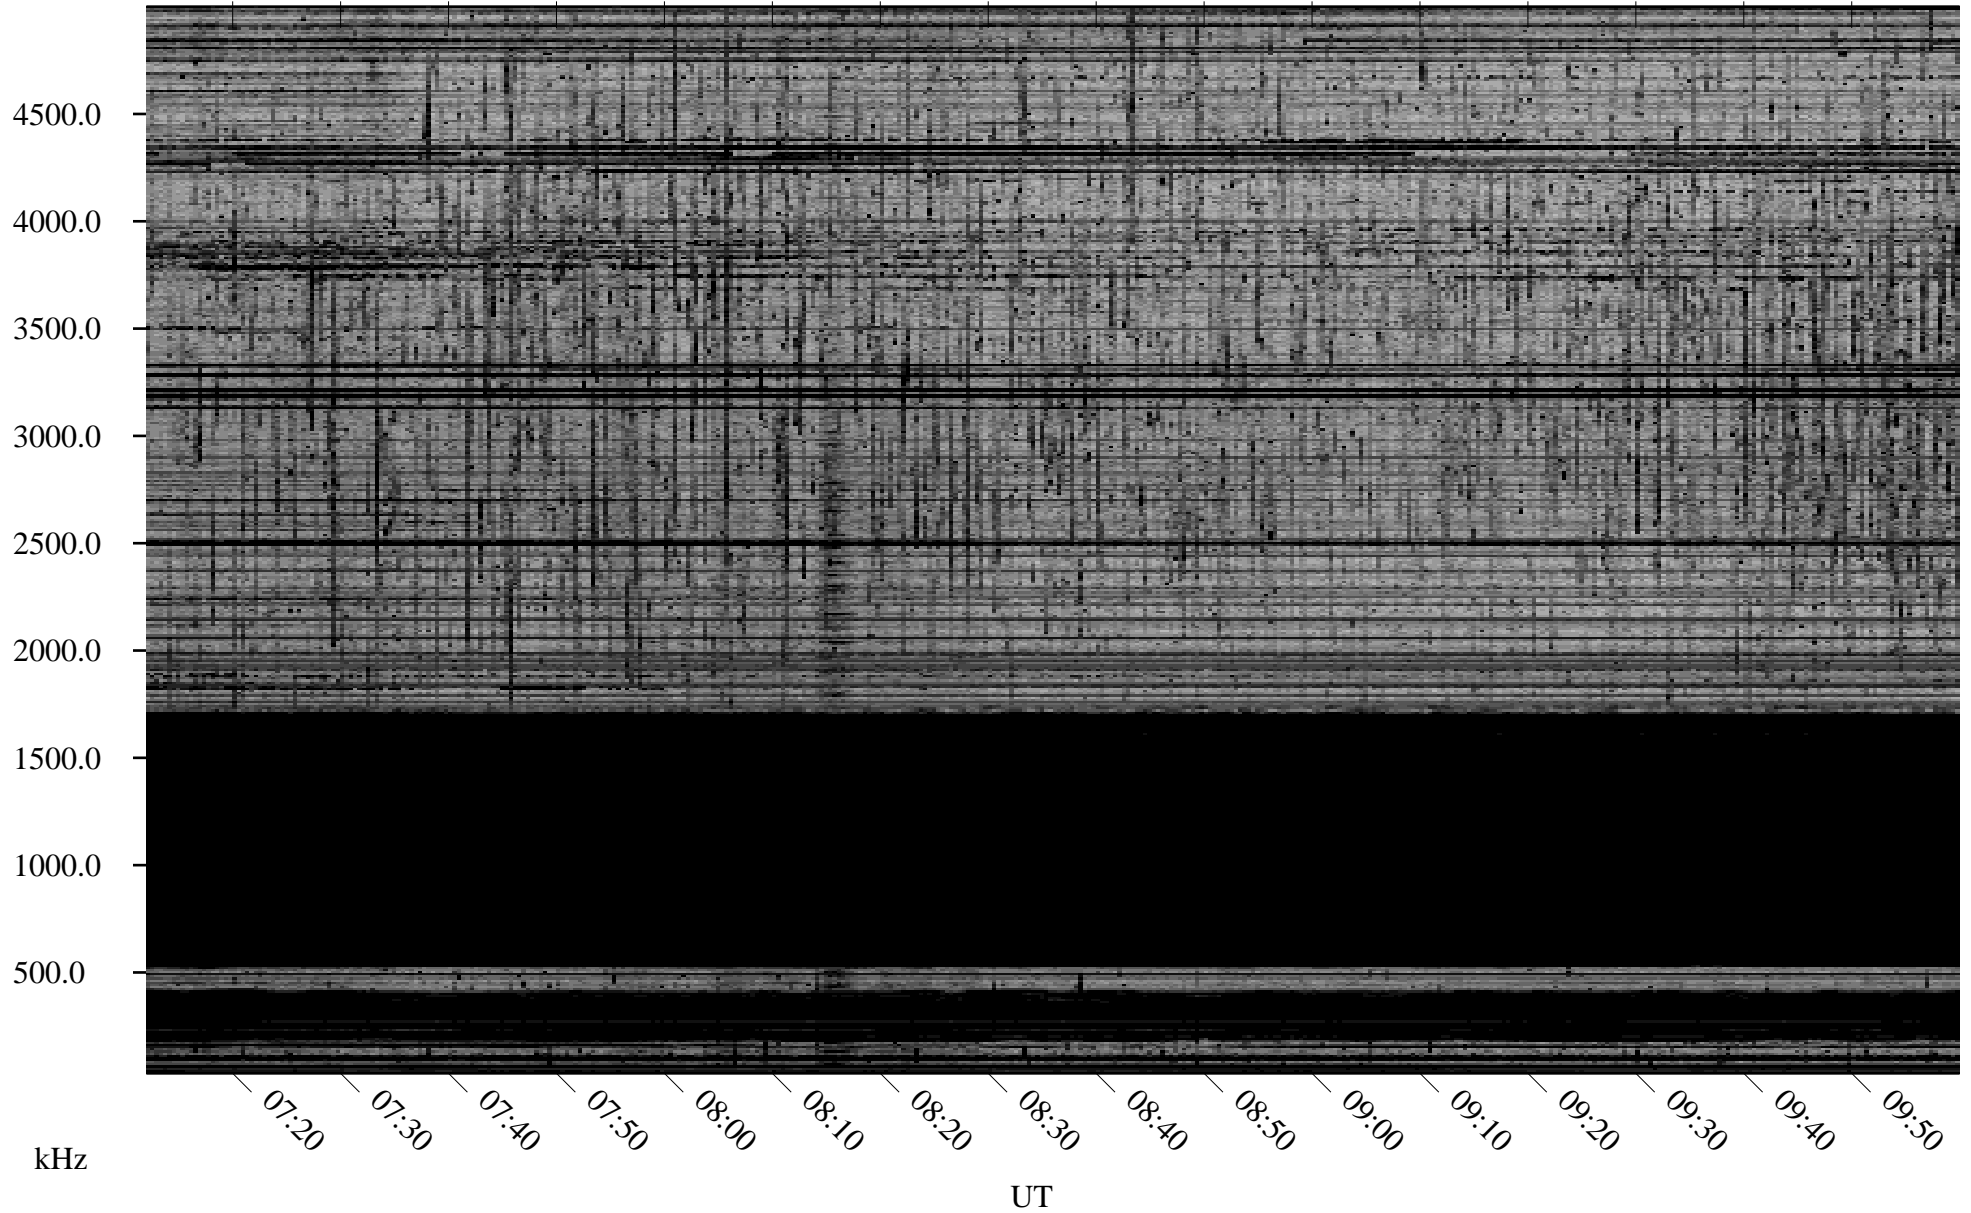

01/02/2008 Churchill, Manitoba

Linear Scale Black = 161 White = 15

ch08002l.r00SUm max_12

Page 1

01/02/2008 Churchill, Manitoba

Linear Scale Black = 161 White = 15

ch08002l.r00SUm max_12

Page 2

01/03/2008 Churchill, Manitoba

Linear Scale Black = 161 White = 15

ch08002l.r00SUm max_12

Page 3

01/03/2008 Churchill, Manitoba

Linear Scale Black = 161 White = 15

ch08002l.r00SUm max_12

Page 4

01/03/2008 Churchill, Manitoba

Linear Scale Black = 161 White = 15

ch08002l.r00SUm max_12

Page 5

01/03/2008 Churchill, Manitoba

Linear Scale Black = 161 White = 15

ch08002l.r00SUm max_12

Page 6

01/03/2008 Churchill, Manitoba

Linear Scale Black = 161 White = 15

ch08002l.r00SUm max_12

Page 7

01/03/2008 Churchill, Manitoba

Linear Scale Black = 161 White = 15

ch08002l.r00SUm max_12

Page 8