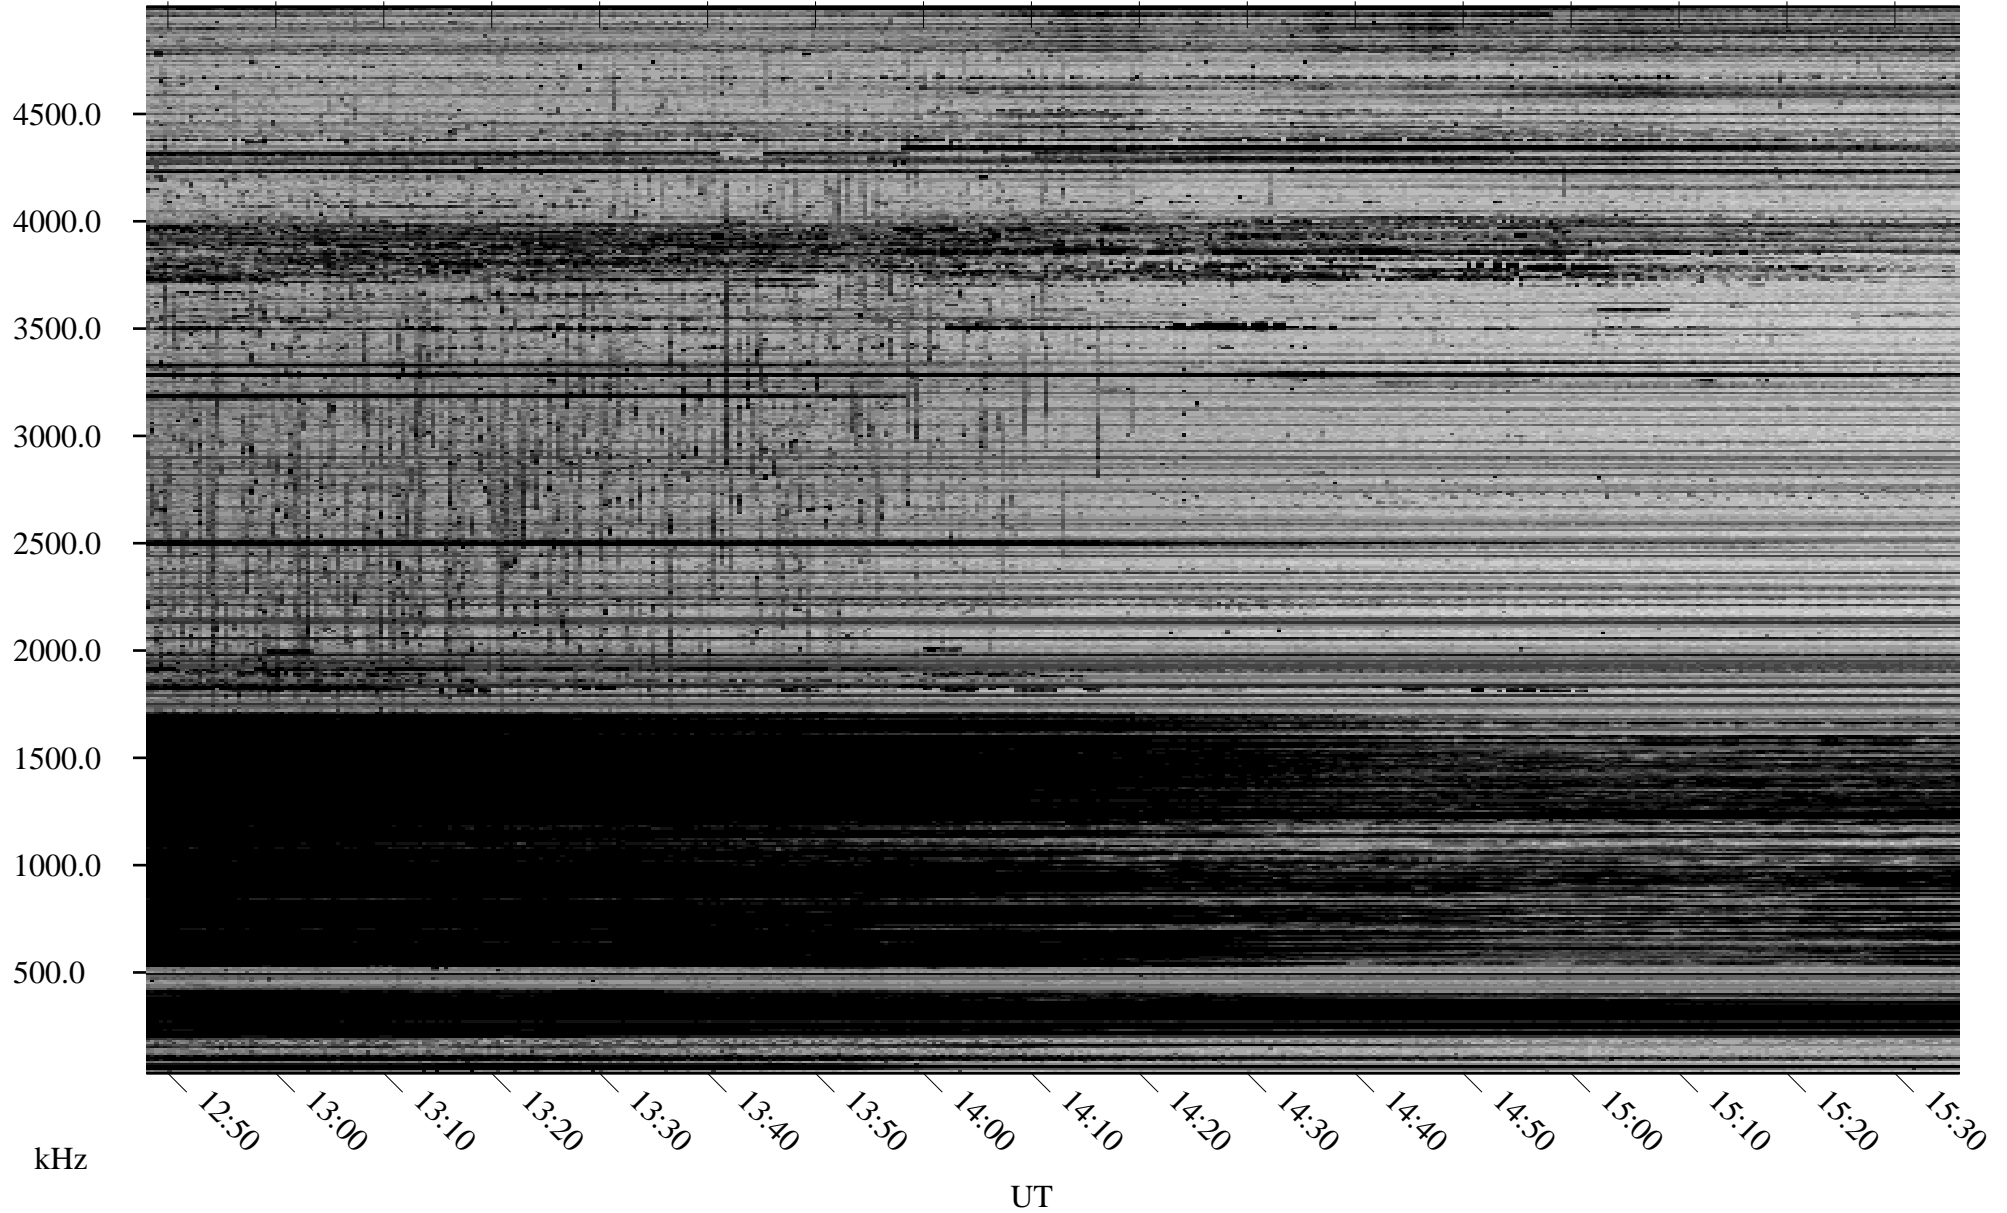

01/02/2008 Churchill, Manitoba

Linear Scale Black = 161 White = 15

ch08002l.r00SUm max_12

Page 1

01/02/2008 Churchill, Manitoba

Linear Scale Black = 161 White = 15

ch08002l.r00SUm max_12

Page 2

01/03/2008 Churchill, Manitoba

Linear Scale Black = 161 White = 15

ch08002l.r00SUm max_12

Page 3

01/03/2008 Churchill, Manitoba

Linear Scale Black = 161 White = 15

ch08002l.r00SUm max_12

Page 4

01/03/2008 Churchill, Manitoba

Linear Scale Black = 161 White = 15

ch08002l.r00SUm max_12

Page 5

01/03/2008 Churchill, Manitoba

Linear Scale Black = 161 White = 15

ch08002l.r00SUm max_12

Page 6

01/03/2008 Churchill, Manitoba

Linear Scale Black = 161 White = 15

ch08002l.r00SUm max_12

Page 7

01/03/2008 Churchill, Manitoba

Linear Scale Black = 161 White = 15

ch08002l.r00SUm max_12

Page 8