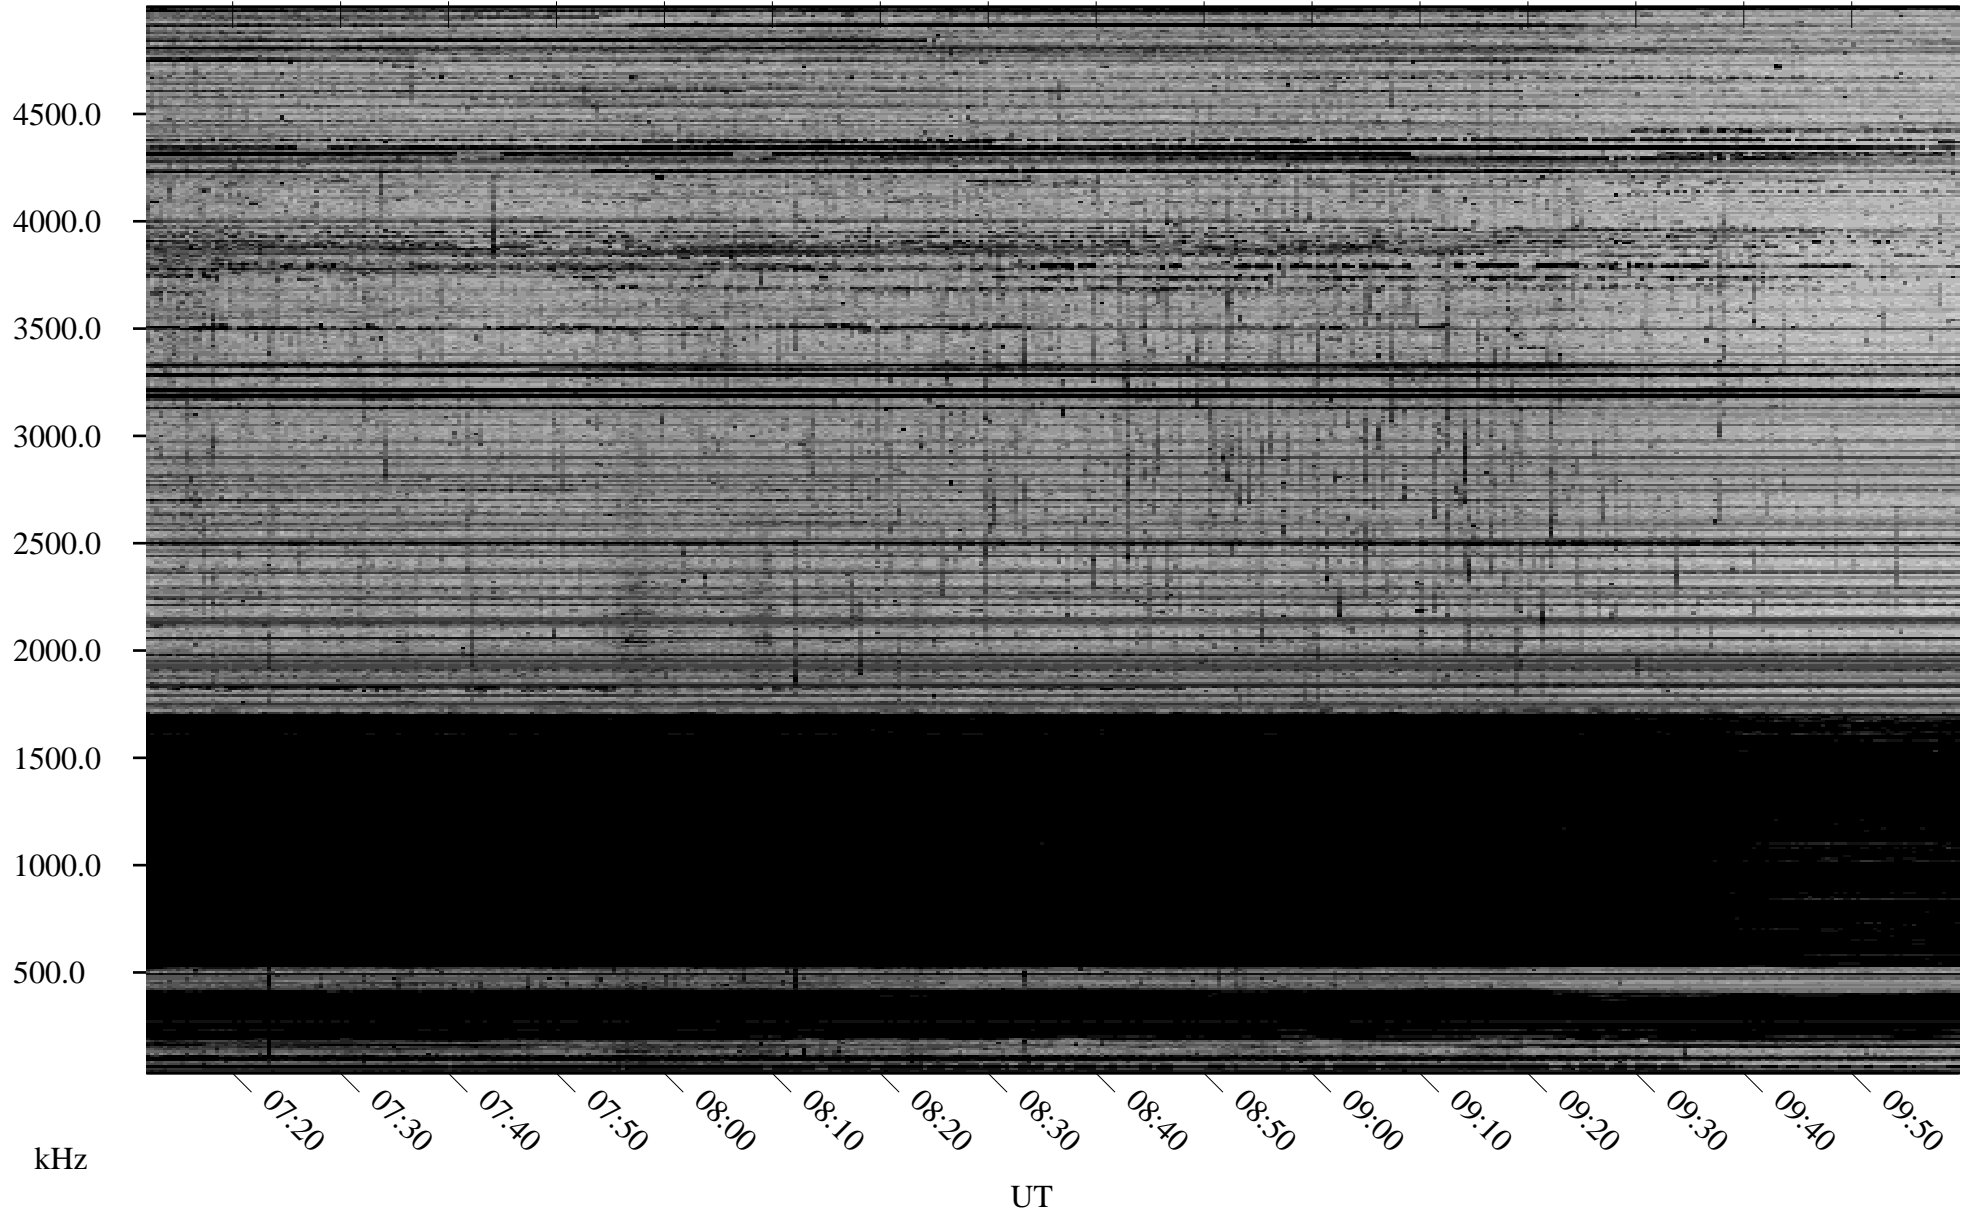

01/03/2008 Churchill, Manitoba

Linear Scale Black = 161 White = 15

ch08003l.r00SUm max_12

Page 1

01/03/2008 Churchill, Manitoba

Linear Scale Black = 161 White = 15

ch08003l.r00SUm max_12

Page 2

01/04/2008 Churchill, Manitoba

Linear Scale Black = 161 White = 15

ch08003l.r00SUm max_12

Page 3

01/04/2008 Churchill, Manitoba

Linear Scale Black = 161 White = 15

ch08003l.r00SUm max_12

Page 4

01/04/2008 Churchill, Manitoba

Linear Scale Black = 161 White = 15

ch08003l.r00SUm max_12

Page 5

01/04/2008 Churchill, Manitoba

Linear Scale Black = 161 White = 15

ch08003l.r00SUm max_12

Page 6

01/04/2008 Churchill, Manitoba

Linear Scale Black = 161 White = 15

ch08003l.r00SUm max_12

Page 7

01/04/2008 Churchill, Manitoba

Linear Scale Black = 161 White = 15

ch08003l.r00SUm max_12

Page 8