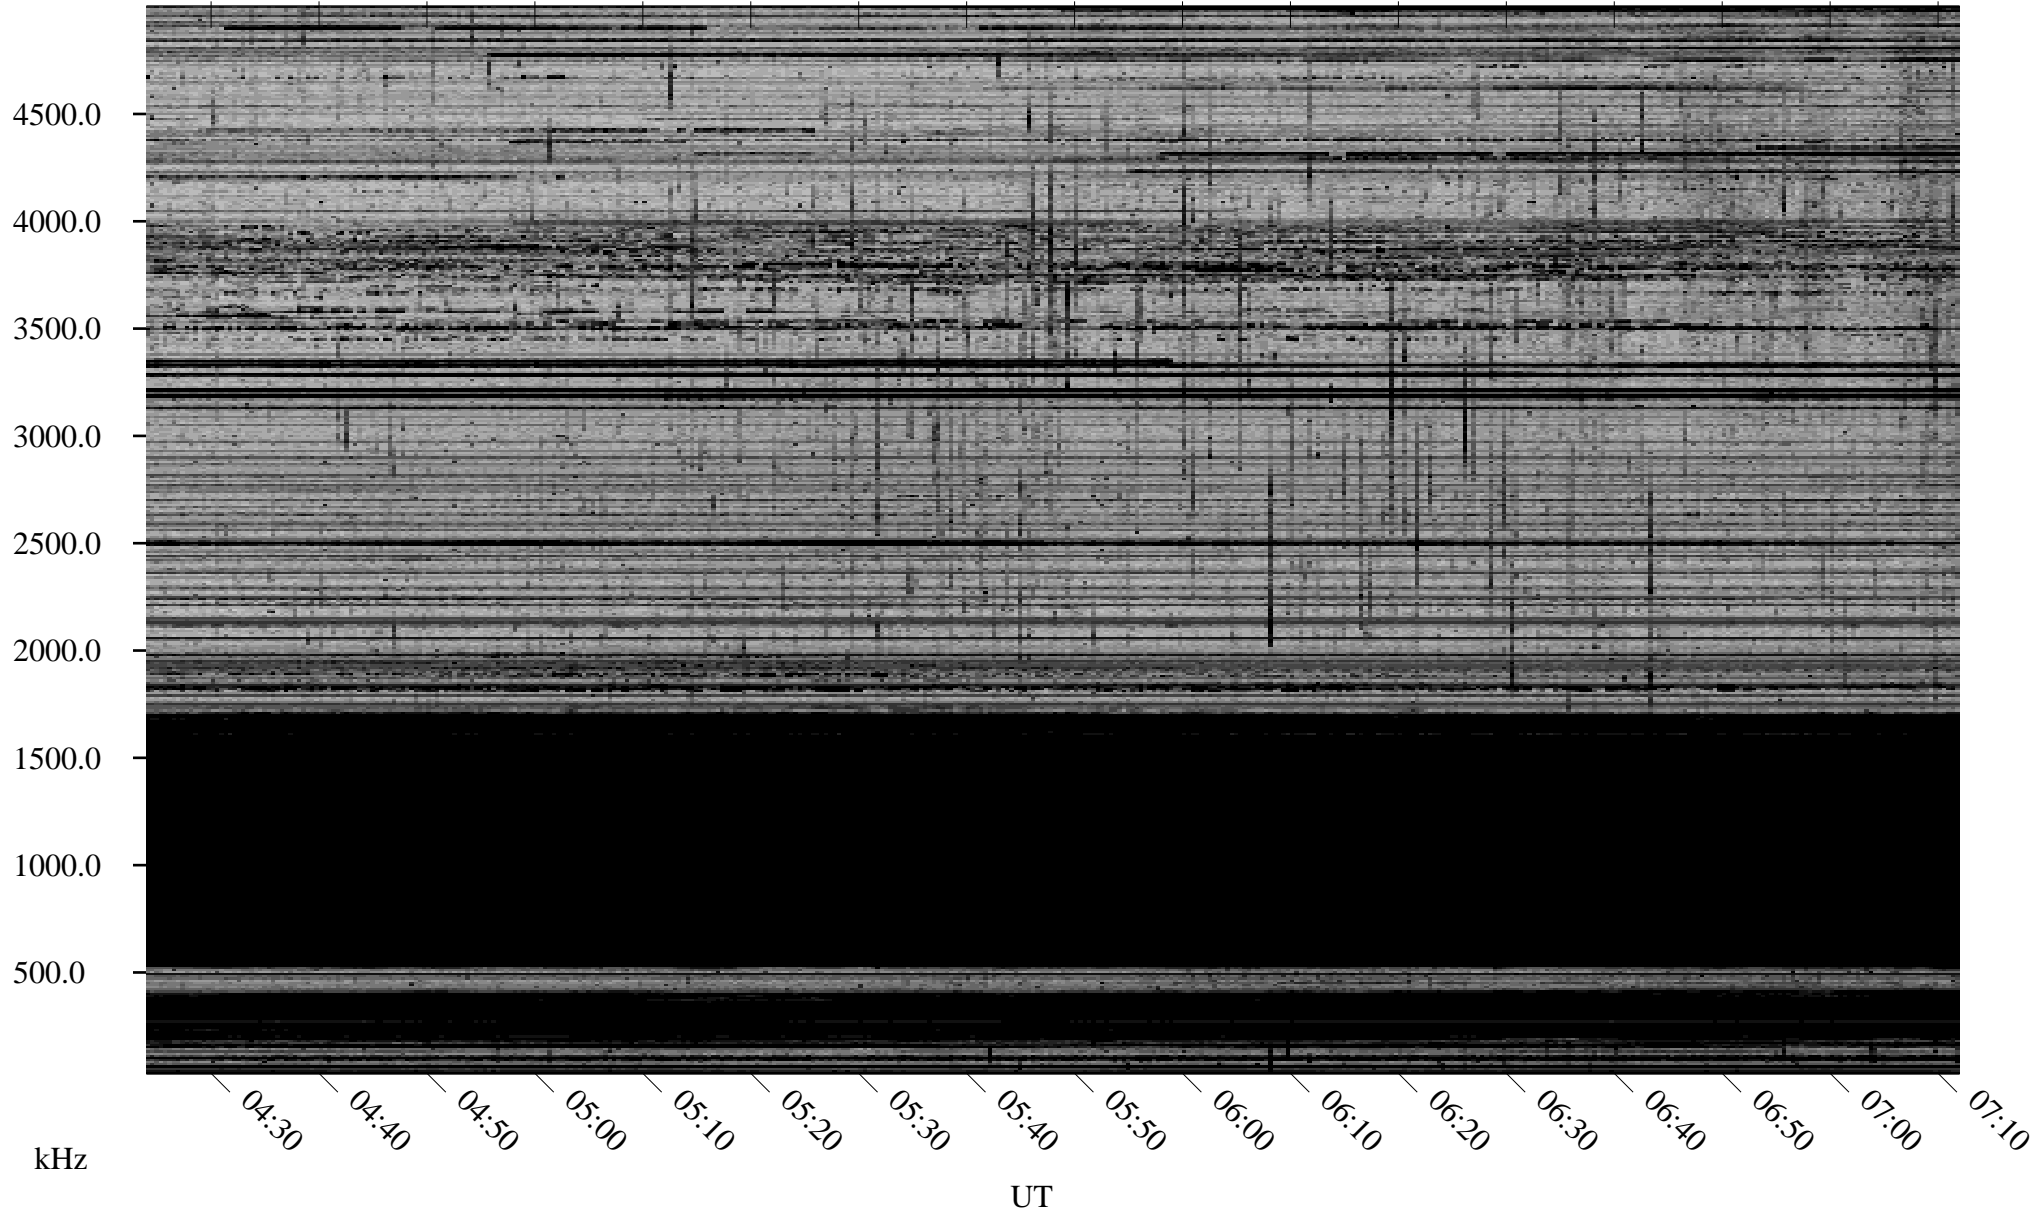

01/03/2008 Churchill, Manitoba

Linear Scale Black = 161 White = 15

ch08003l.r00SUm max_12

Page 1

01/03/2008 Churchill, Manitoba

Linear Scale Black = 161 White = 15

ch08003l.r00SUm max_12

Page 2

01/04/2008 Churchill, Manitoba

Linear Scale Black = 161 White = 15

ch08003l.r00SUm max_12

Page 3

01/04/2008 Churchill, Manitoba

Linear Scale Black = 161 White = 15

ch08003l.r00SUm max_12

Page 4

01/04/2008 Churchill, Manitoba

Linear Scale Black = 161 White = 15

ch08003l.r00SUm max_12

Page 5

01/04/2008 Churchill, Manitoba

Linear Scale Black = 161 White = 15

ch08003l.r00SUm max_12

Page 6

01/04/2008 Churchill, Manitoba

Linear Scale Black = 161 White = 15

ch08003l.r00SUm max_12

Page 7

01/04/2008 Churchill, Manitoba

Linear Scale Black = 161 White = 15

ch08003l.r00SUm max_12

Page 8