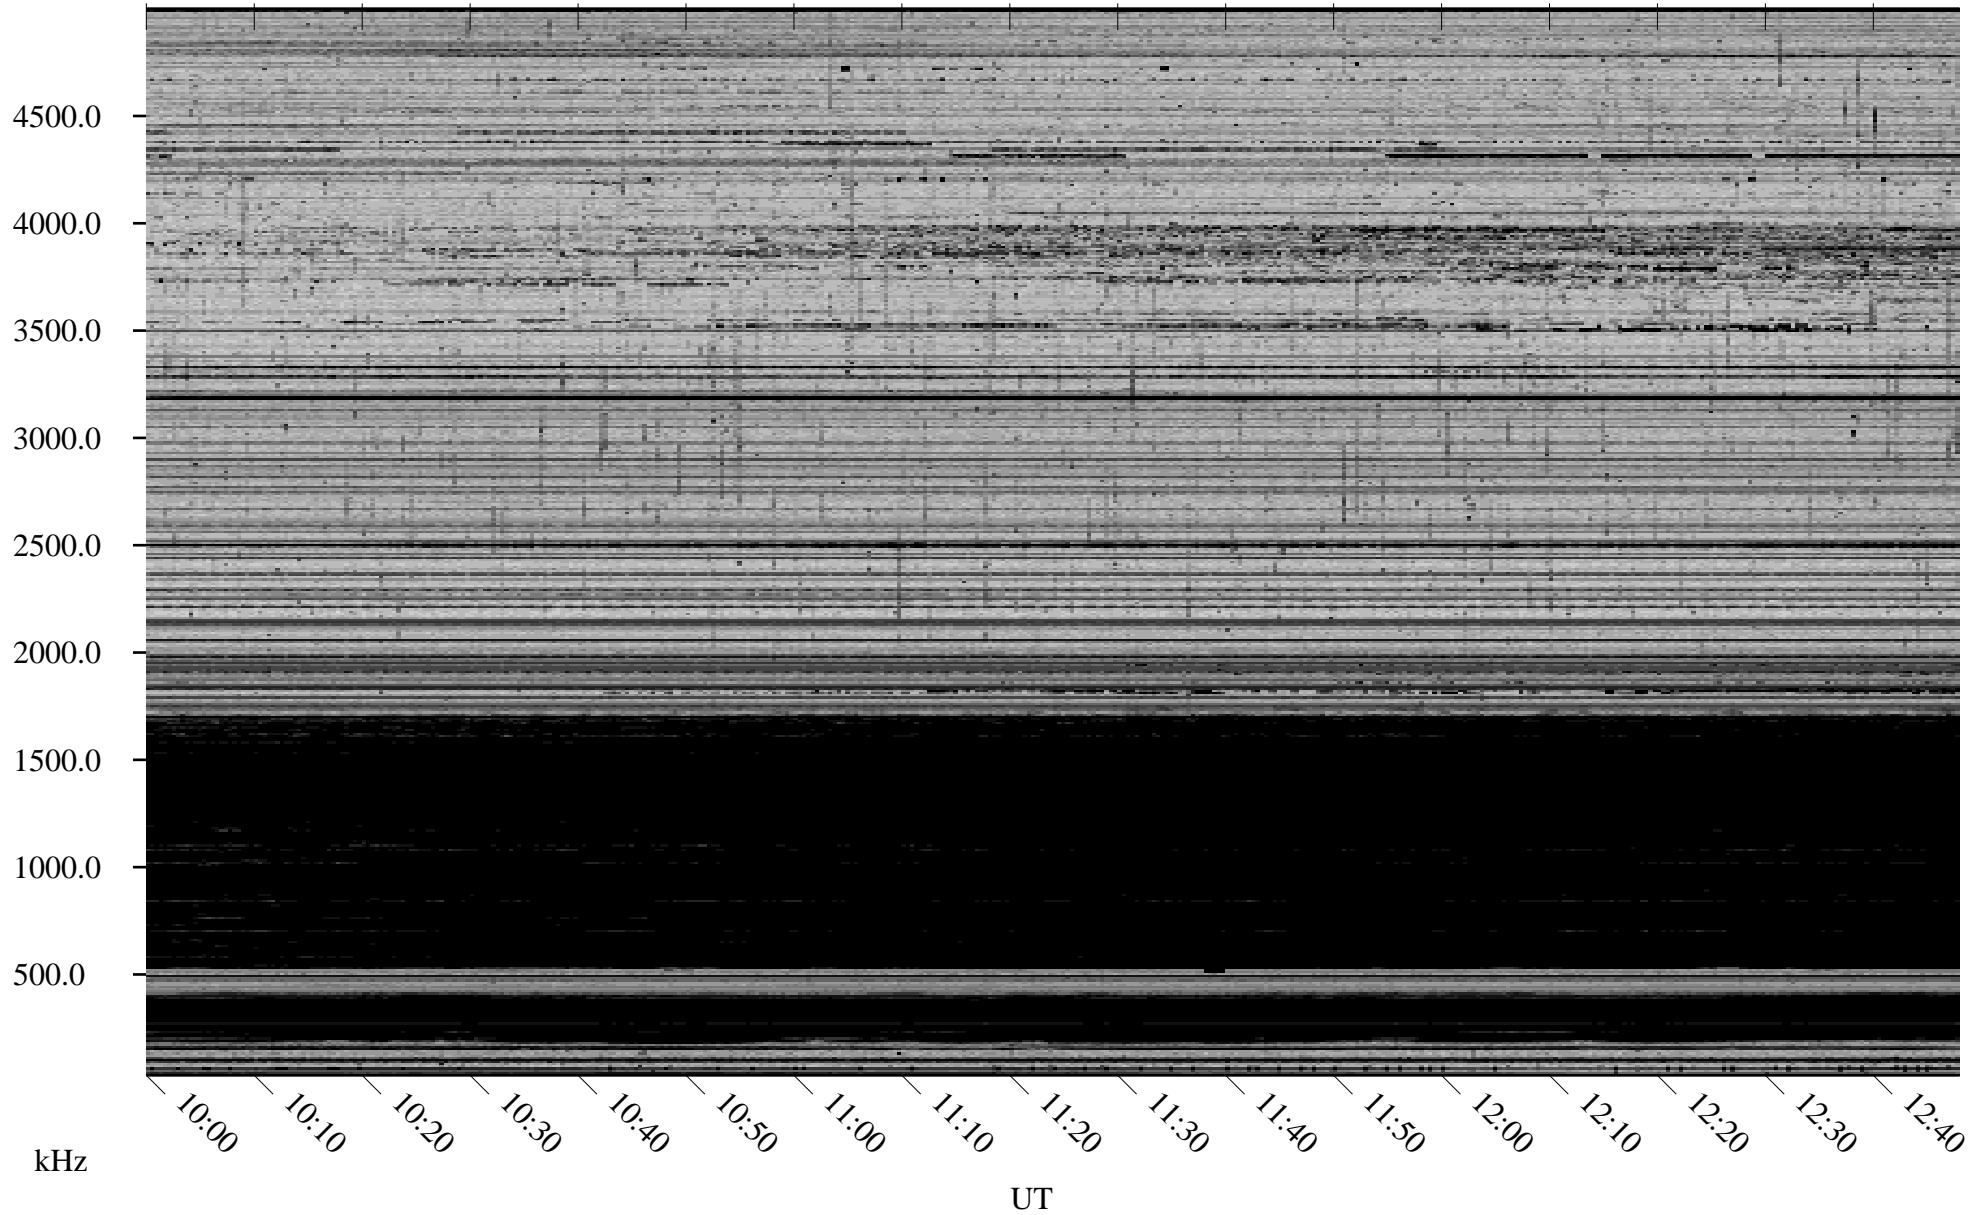

01/04/2008 Churchill, Manitoba

Linear Scale Black = 161 White = 15

ch08003l.r00SUm max_12

Page 3

01/04/2008 Churchill, Manitoba

Linear Scale Black = 161 White = 15

ch08003l.r00SUm max_12

Page 4

01/04/2008 Churchill, Manitoba

Linear Scale Black = 161 White = 15

ch08003l.r00SUm max_12

Page 5

01/04/2008 Churchill, Manitoba

Linear Scale Black = 161 White = 15

ch08003l.r00SUm max_12

Page 6

01/04/2008 Churchill, Manitoba

Linear Scale Black = 161 White = 15

ch08003l.r00SUm max_12

Page 7

01/04/2008 Churchill, Manitoba

Linear Scale Black = 161 White = 15

ch08003l.r00SUm max_12

Page 8