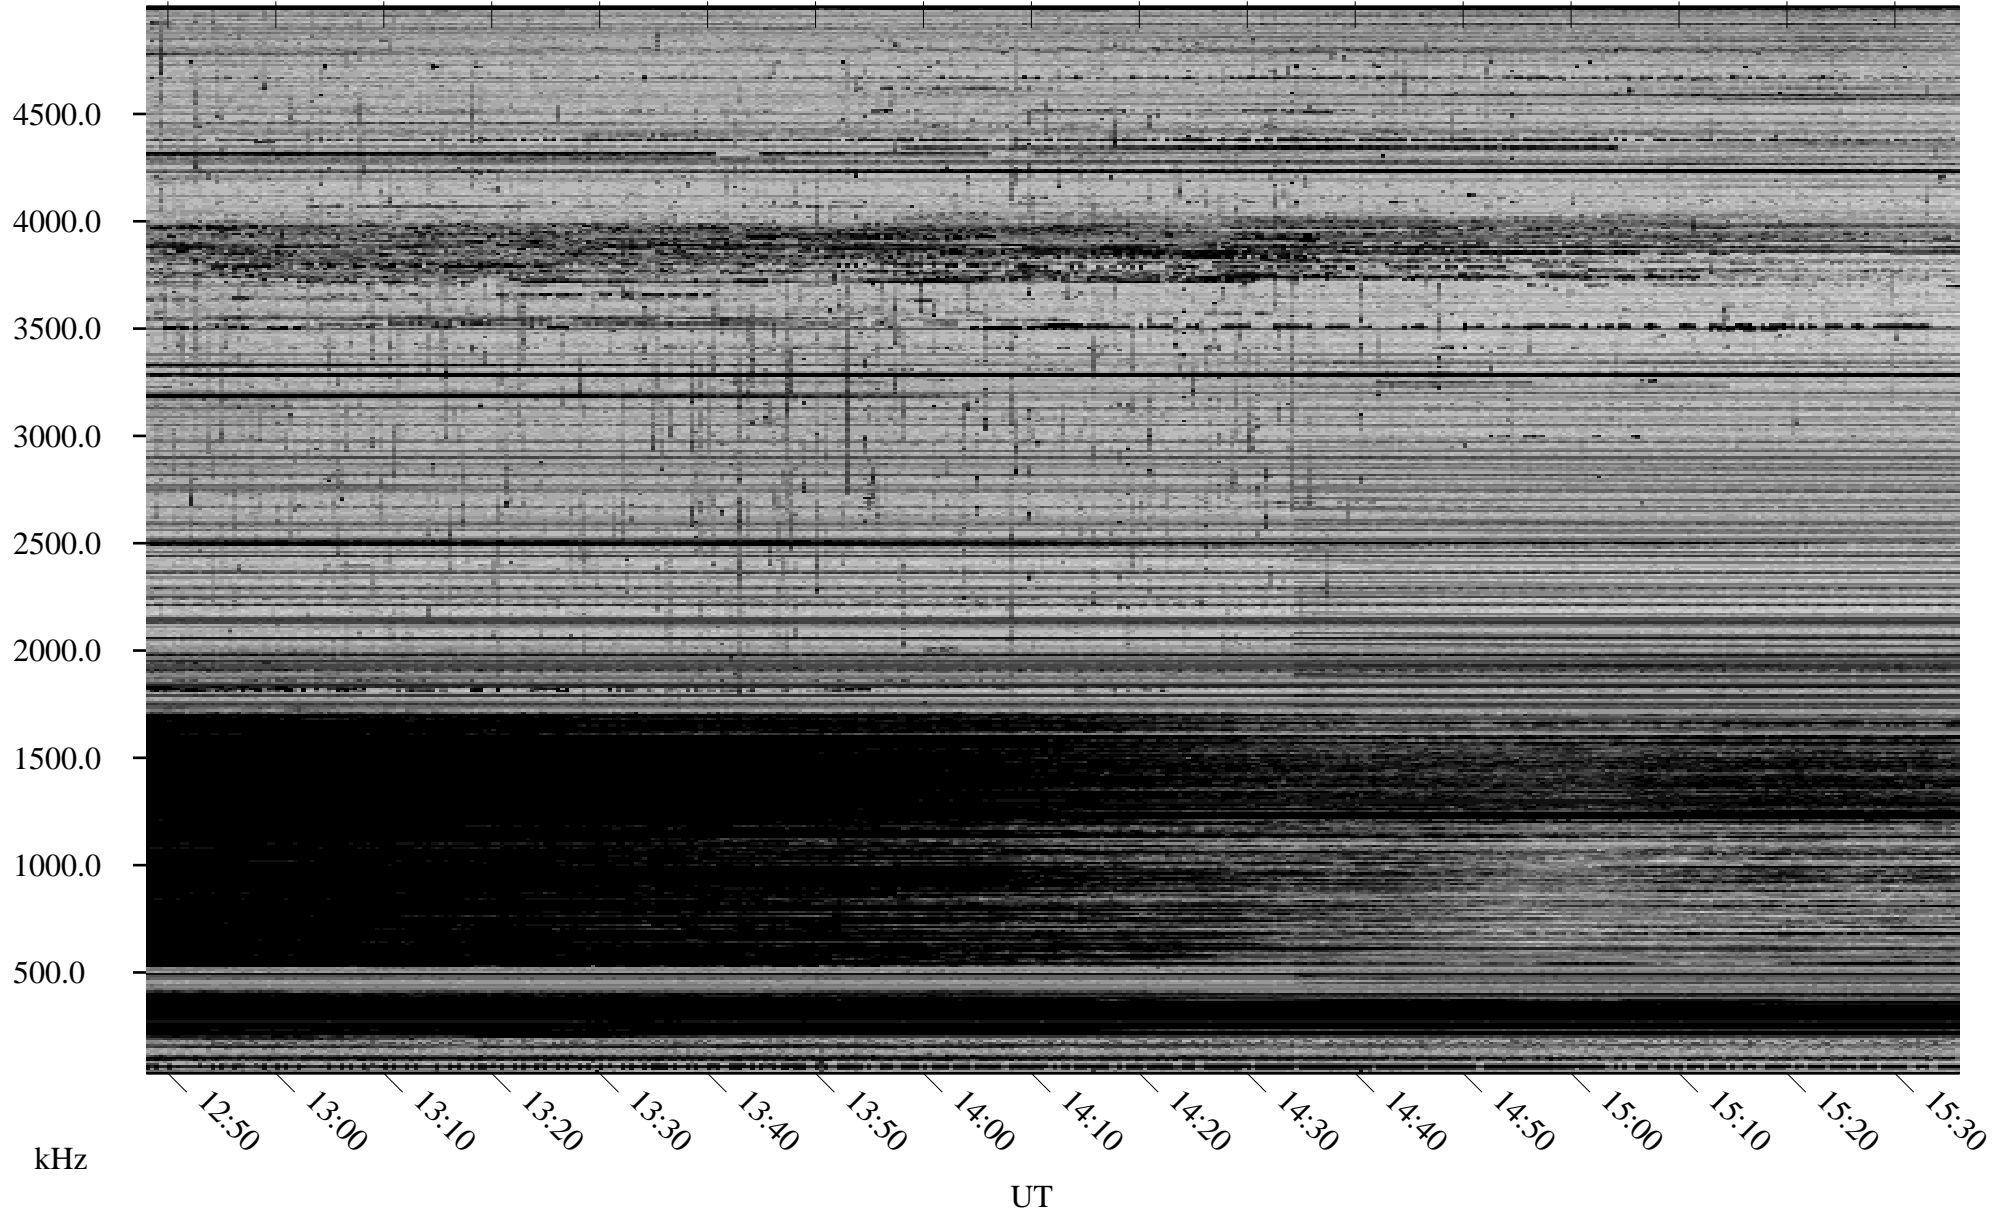

01/04/2008 Churchill, Manitoba

Linear Scale Black = 161 White = 15

ch08003l.r00SUm max_12

Page 3

01/04/2008 Churchill, Manitoba

Linear Scale Black = 161 White = 15

ch08003l.r00SUm max_12

Page 4

01/04/2008 Churchill, Manitoba

Linear Scale Black = 161 White = 15

ch08003l.r00SUm max_12

Page 5

01/04/2008 Churchill, Manitoba

Linear Scale Black = 161 White = 15

ch08003l.r00SUm max_12

Page 6

01/04/2008 Churchill, Manitoba

Linear Scale Black = 161 White = 15

ch08003l.r00SUm max_12

Page 7

01/04/2008 Churchill, Manitoba

Linear Scale Black = 161 White = 15

ch08003l.r00SUm max_12

Page 8