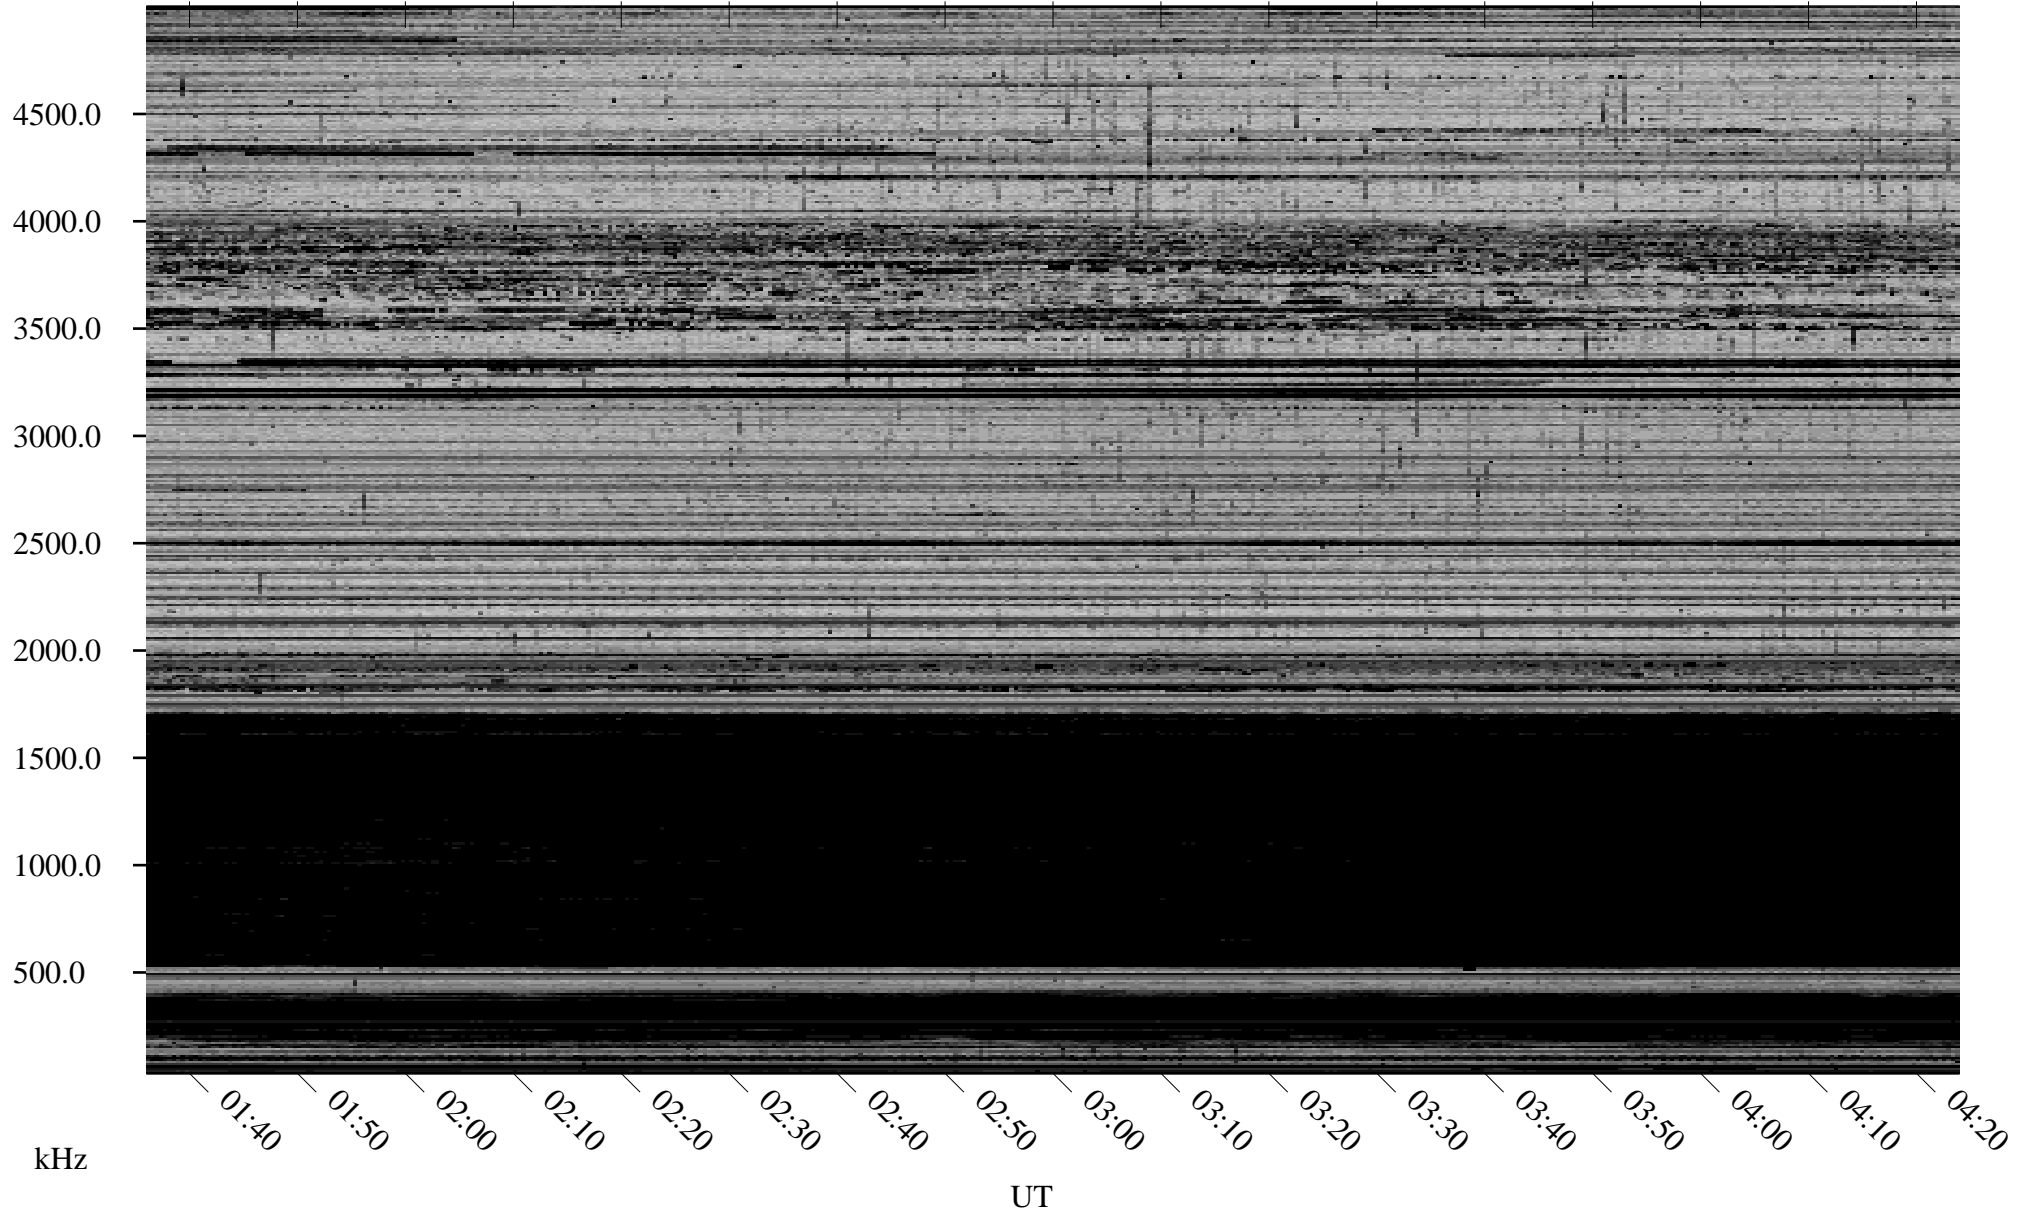

01/03/2008 Churchill, Manitoba

Linear Scale Black = 161 White = 15

ch08003l.r00SUm max_12

Page 1

01/03/2008 Churchill, Manitoba

Linear Scale Black = 161 White = 15

ch08003l.r00SUm max_12

Page 2

01/04/2008 Churchill, Manitoba

Linear Scale Black = 161 White = 15

ch08003l.r00SUm max_12

Page 3

01/04/2008 Churchill, Manitoba

Linear Scale Black = 161 White = 15

ch08003l.r00SUm max_12

Page 4

01/04/2008 Churchill, Manitoba

Linear Scale Black = 161 White = 15

ch08003l.r00SUm max_12

Page 5

01/04/2008 Churchill, Manitoba

Linear Scale Black = 161 White = 15

ch08003l.r00SUm max_12

Page 6

01/04/2008 Churchill, Manitoba

Linear Scale Black = 161 White = 15

ch08003l.r00SUm max_12

Page 7

01/04/2008 Churchill, Manitoba

Linear Scale Black = 161 White = 15

ch08003l.r00SUm max_12

Page 8