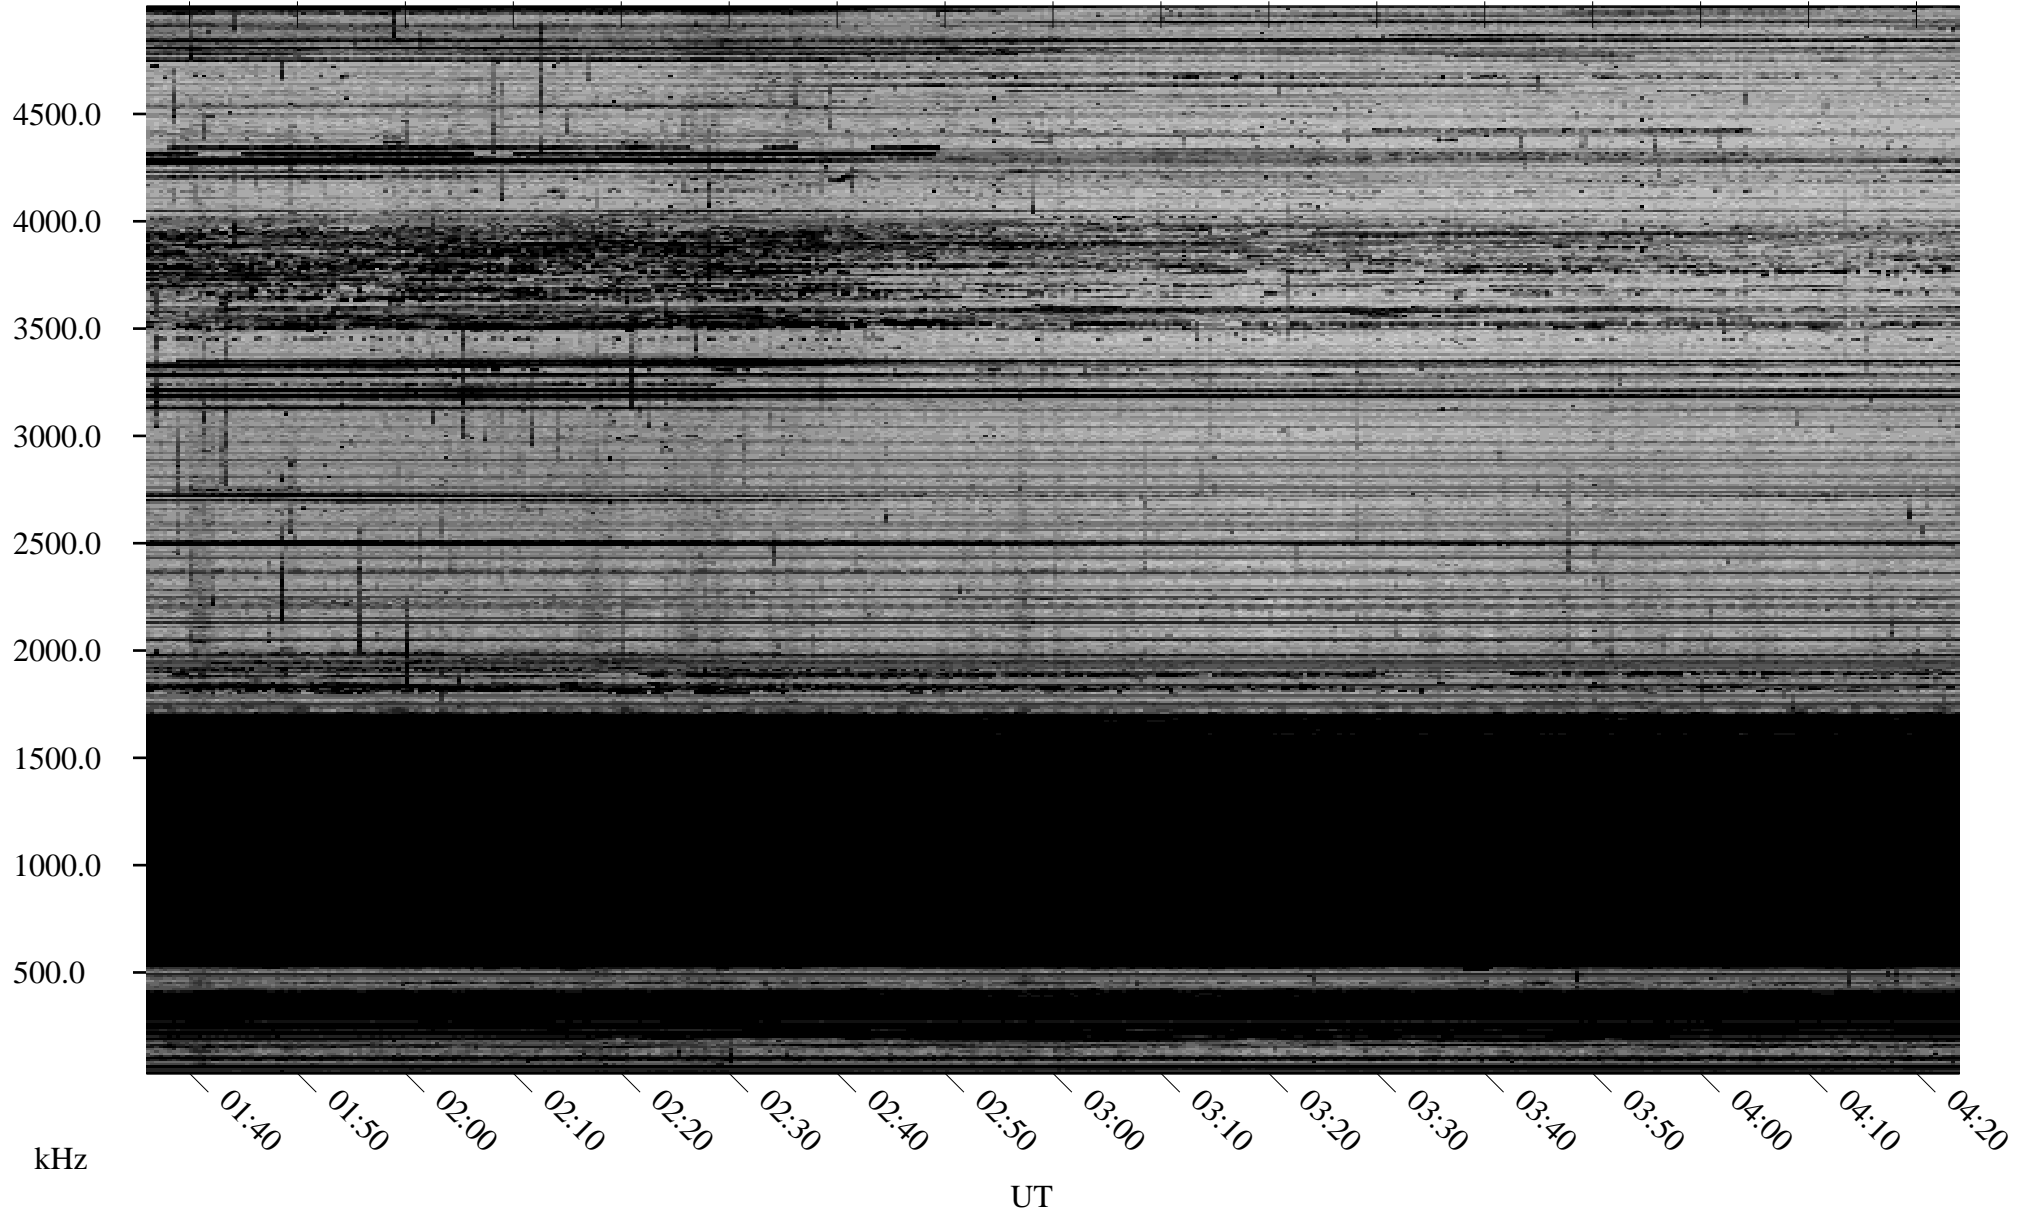

01/04/2008 Churchill, Manitoba

Linear Scale Black = 161 White = 15

ch08004l.r00SUm max_12

Page 1

01/04/2008 Churchill, Manitoba

Linear Scale Black = 161 White = 15

ch08004l.r00SUm max_12

Page 2

01/05/2008 Churchill, Manitoba

Linear Scale Black = 161 White = 15

ch08004l.r00SUm max_12

Page 3

01/05/2008 Churchill, Manitoba

Linear Scale Black = 161 White = 15

ch08004l.r00SUm max_12

Page 4

01/05/2008 Churchill, Manitoba

Linear Scale Black = 161 White = 15

ch08004l.r00SUm max_12

Page 5

01/05/2008 Churchill, Manitoba

Linear Scale Black = 161 White = 15

ch08004l.r00SUm max_12

Page 6

01/05/2008 Churchill, Manitoba

Linear Scale Black = 161 White = 15

ch08004l.r00SUm max_12

Page 7

01/05/2008 Churchill, Manitoba

Linear Scale Black = 161 White = 15

ch08004l.r00SUm max_12