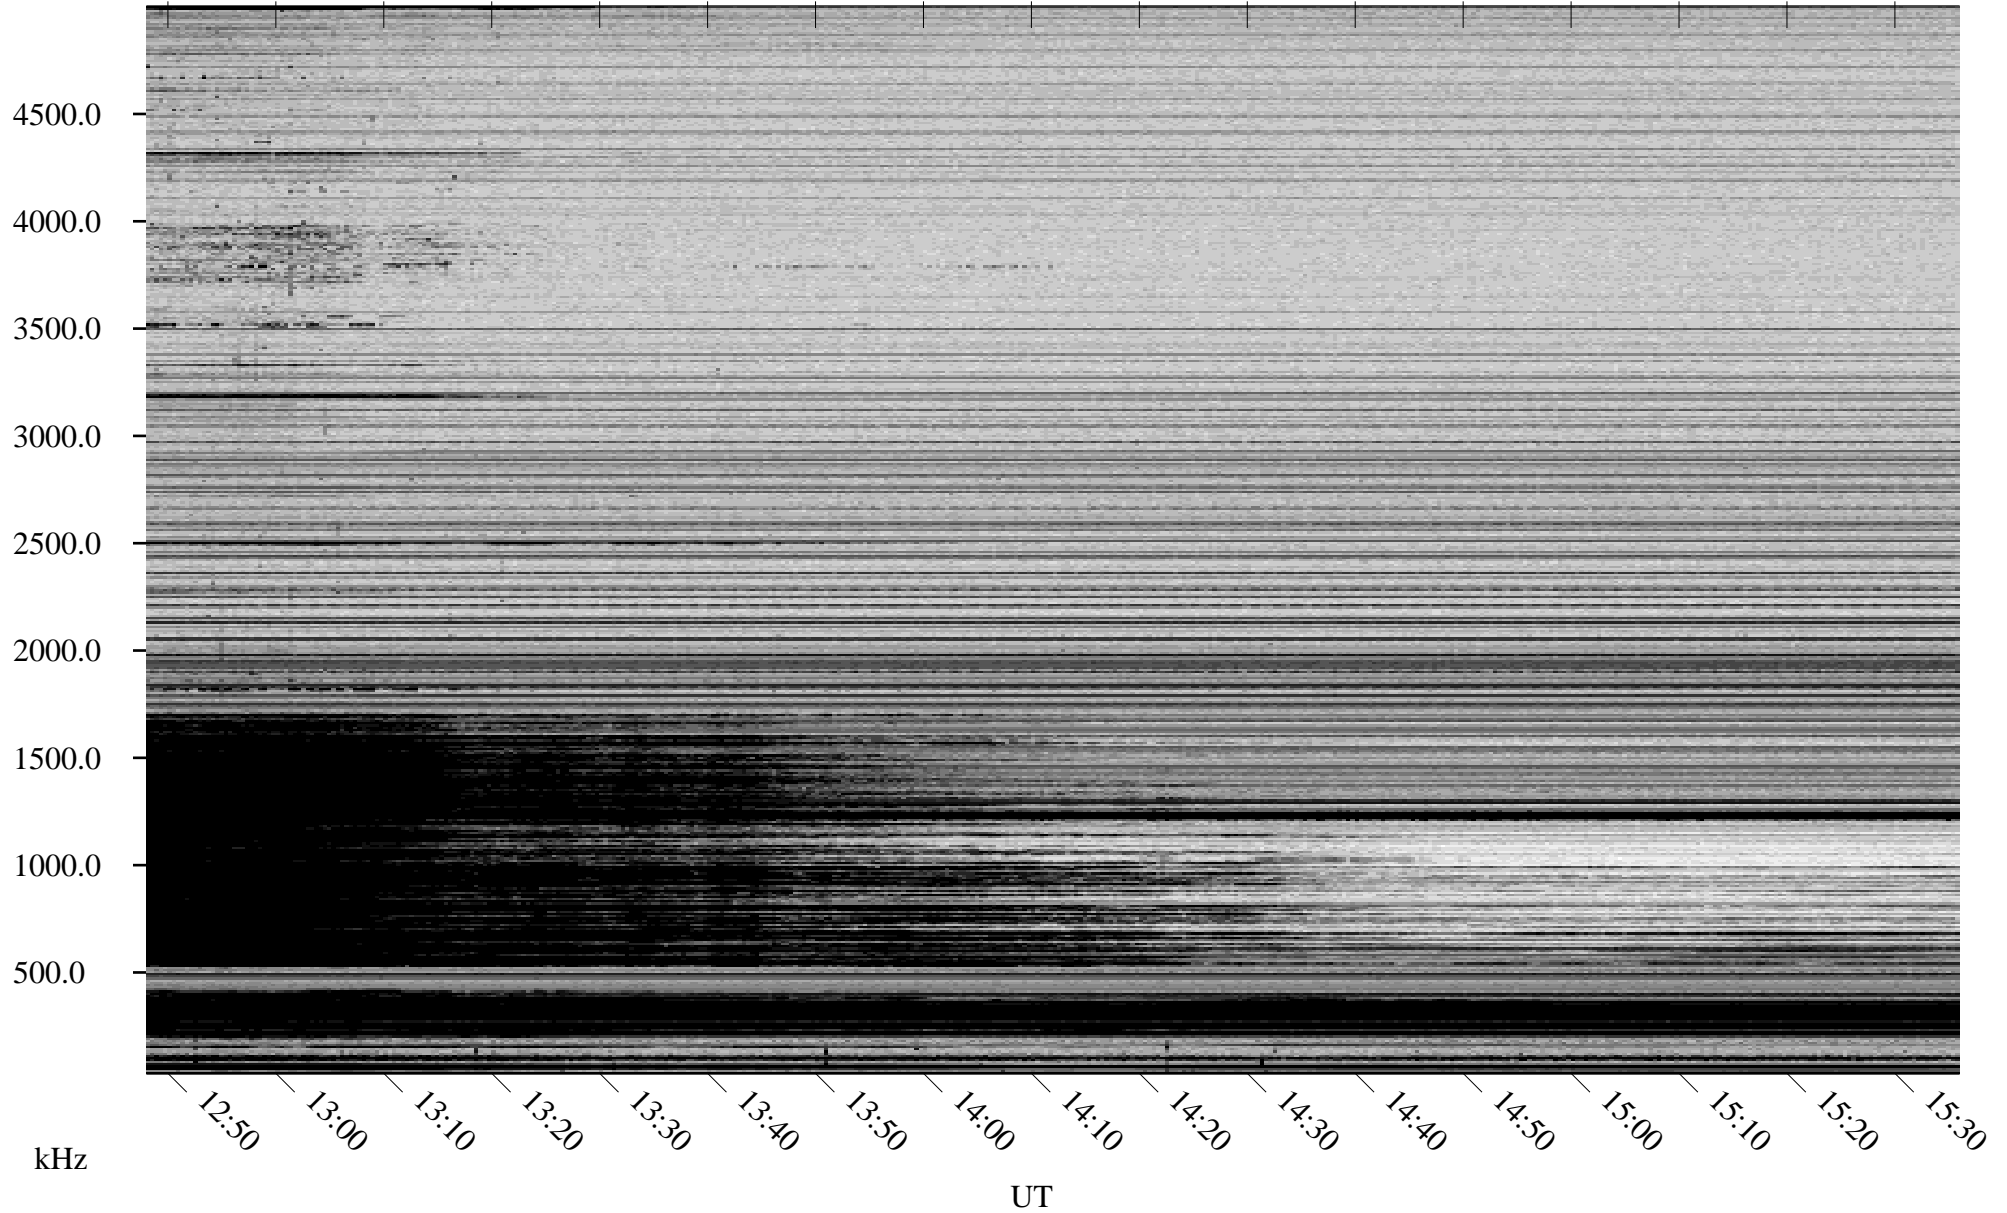

01/04/2008 Churchill, Manitoba

Linear Scale Black = 161 White = 15

ch08004l.r00SUm max_12

Page 1

01/04/2008 Churchill, Manitoba

Linear Scale Black = 161 White = 15

ch08004l.r00SUm max_12

Page 2

01/05/2008 Churchill, Manitoba

Linear Scale Black = 161 White = 15

ch08004l.r00SUm max_12

Page 3

01/05/2008 Churchill, Manitoba

Linear Scale Black = 161 White = 15

ch08004l.r00SUm max_12

Page 4

01/05/2008 Churchill, Manitoba

Linear Scale Black = 161 White = 15

ch08004l.r00SUm max_12

Page 5

01/05/2008 Churchill, Manitoba

Linear Scale Black = 161 White = 15

ch08004l.r00SUm max_12

Page 6

01/05/2008 Churchill, Manitoba

Linear Scale Black = 161 White = 15

ch08004l.r00SUm max_12

Page 7

01/05/2008 Churchill, Manitoba

Linear Scale Black = 161 White = 15

ch08004l.r00SUm max_12