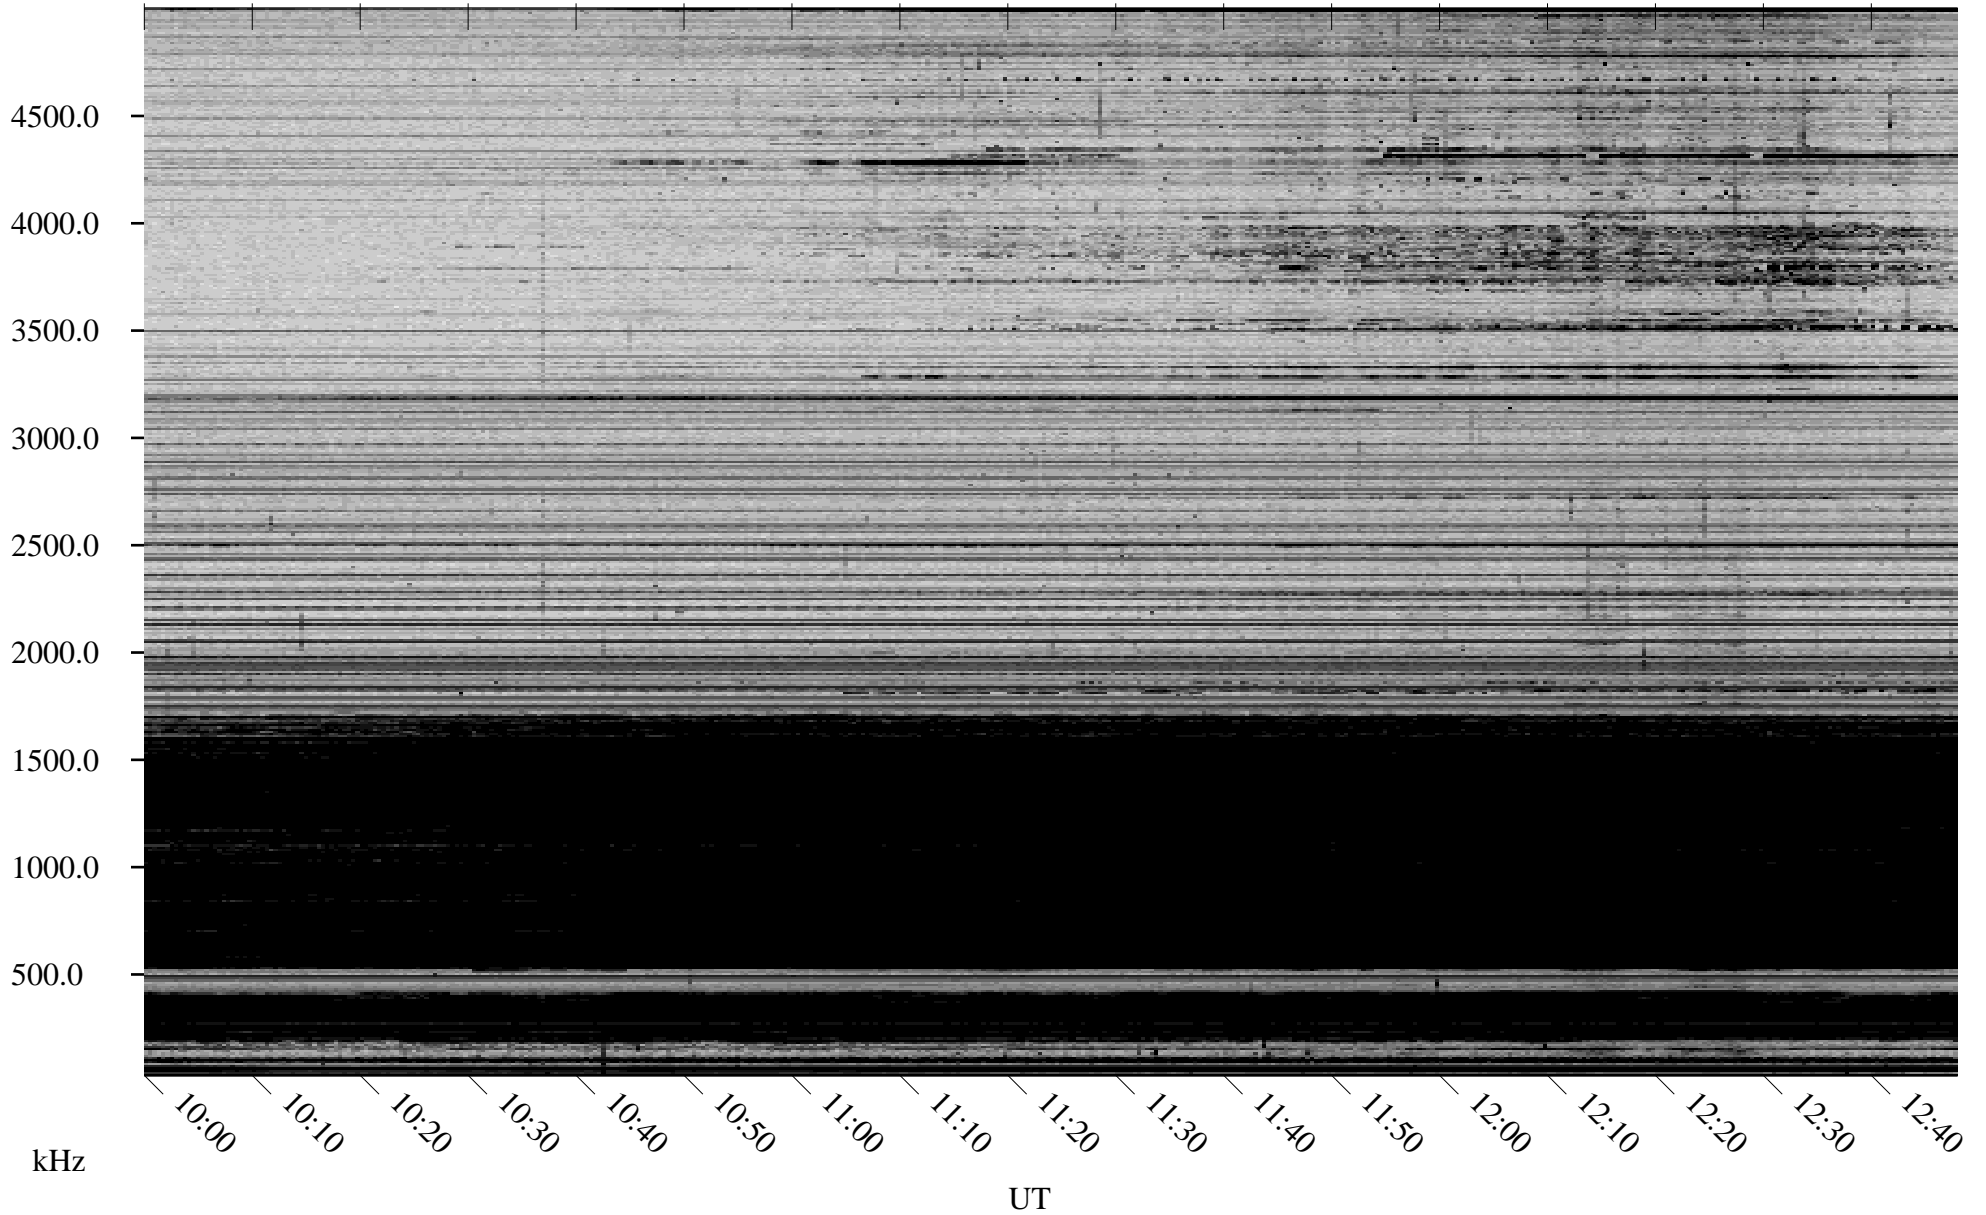

01/04/2008 Churchill, Manitoba

Linear Scale Black = 161 White = 15

ch08004l.r00SUm max_12

Page 1

01/04/2008 Churchill, Manitoba

Linear Scale Black = 161 White = 15

ch08004l.r00SUm max_12

Page 2

01/05/2008 Churchill, Manitoba

Linear Scale Black = 161 White = 15

ch08004l.r00SUm max_12

Page 3

01/05/2008 Churchill, Manitoba

Linear Scale Black = 161 White = 15

ch08004l.r00SUm max_12

Page 4

01/05/2008 Churchill, Manitoba

Linear Scale Black = 161 White = 15

ch08004l.r00SUm max_12

Page 5

01/05/2008 Churchill, Manitoba

Linear Scale Black = 161 White = 15

ch08004l.r00SUm max_12

Page 6

01/05/2008 Churchill, Manitoba

Linear Scale Black = 161 White = 15

ch08004l.r00SUm max_12

Page 7

01/05/2008 Churchill, Manitoba

Linear Scale Black = 161 White = 15

ch08004l.r00SUm max_12