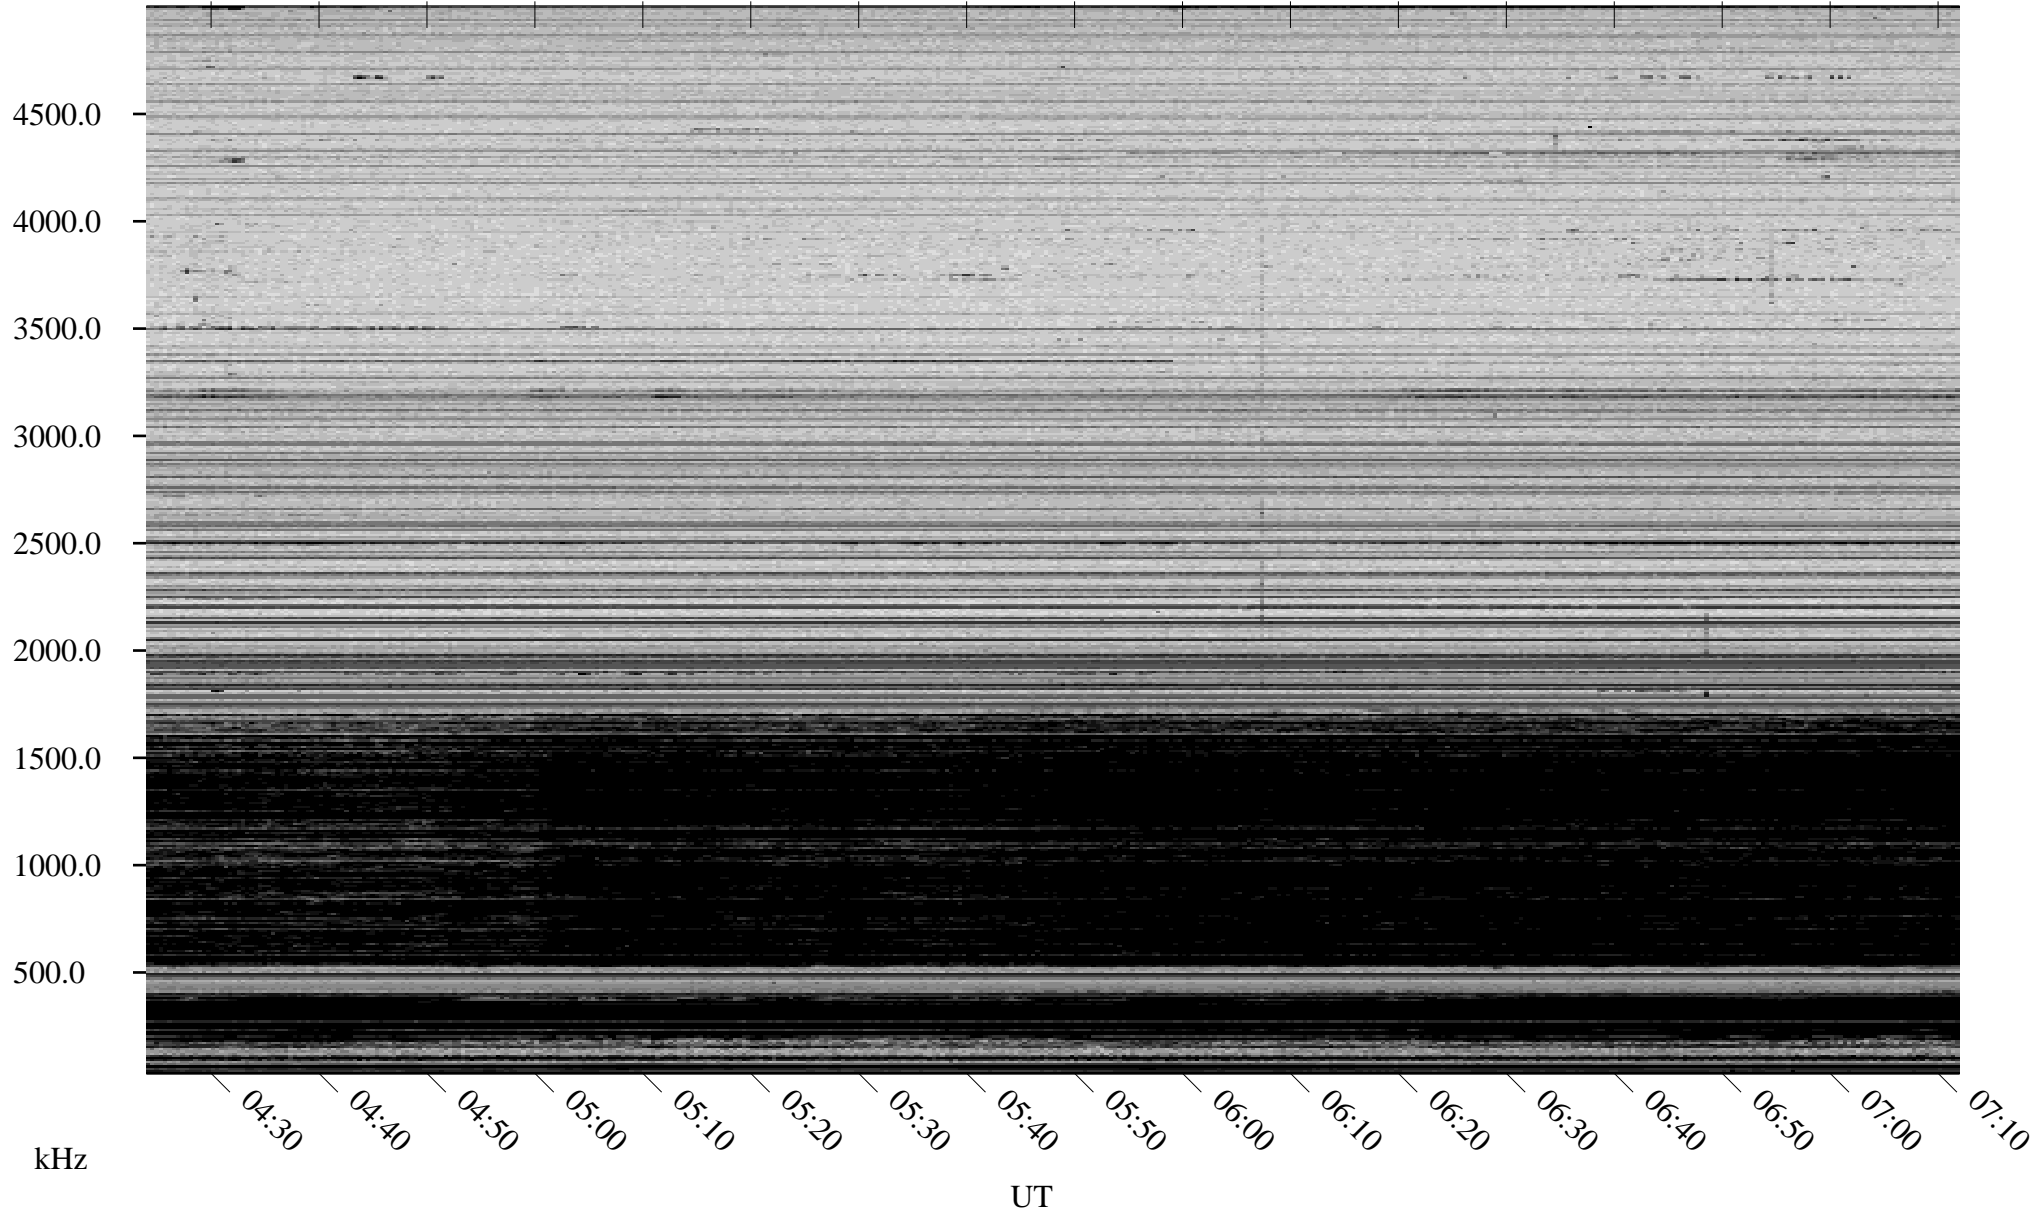

01/06/2008 Churchill, Manitoba

Linear Scale Black = 161 White = 15

ch08006l.r00SUm max_12

Page 1

01/06/2008 Churchill, Manitoba

Linear Scale Black = 161 White = 15

ch08006l.r00SUm max_12

01/07/2008 Churchill, Manitoba

Linear Scale Black = 161 White = 15

ch08006l.r00SUm max_12

Page 3

01/07/2008 Churchill, Manitoba

Linear Scale Black = 161 White = 15

ch08006l.r00SUm max_12

Page 4

01/07/2008 Churchill, Manitoba

Linear Scale Black = 161 White = 15

ch08006l.r00SUm max_12

Page 5

01/07/2008 Churchill, Manitoba

Linear Scale Black = 161 White = 15

ch08006l.r00SUm max_12

Page 6

01/07/2008 Churchill, Manitoba

Linear Scale Black = 161 White = 15

ch08006l.r00SUm max_12

Page 7

01/07/2008 Churchill, Manitoba

Linear Scale Black = 161 White = 15

ch08006l.r00SUm max_12

Page 8