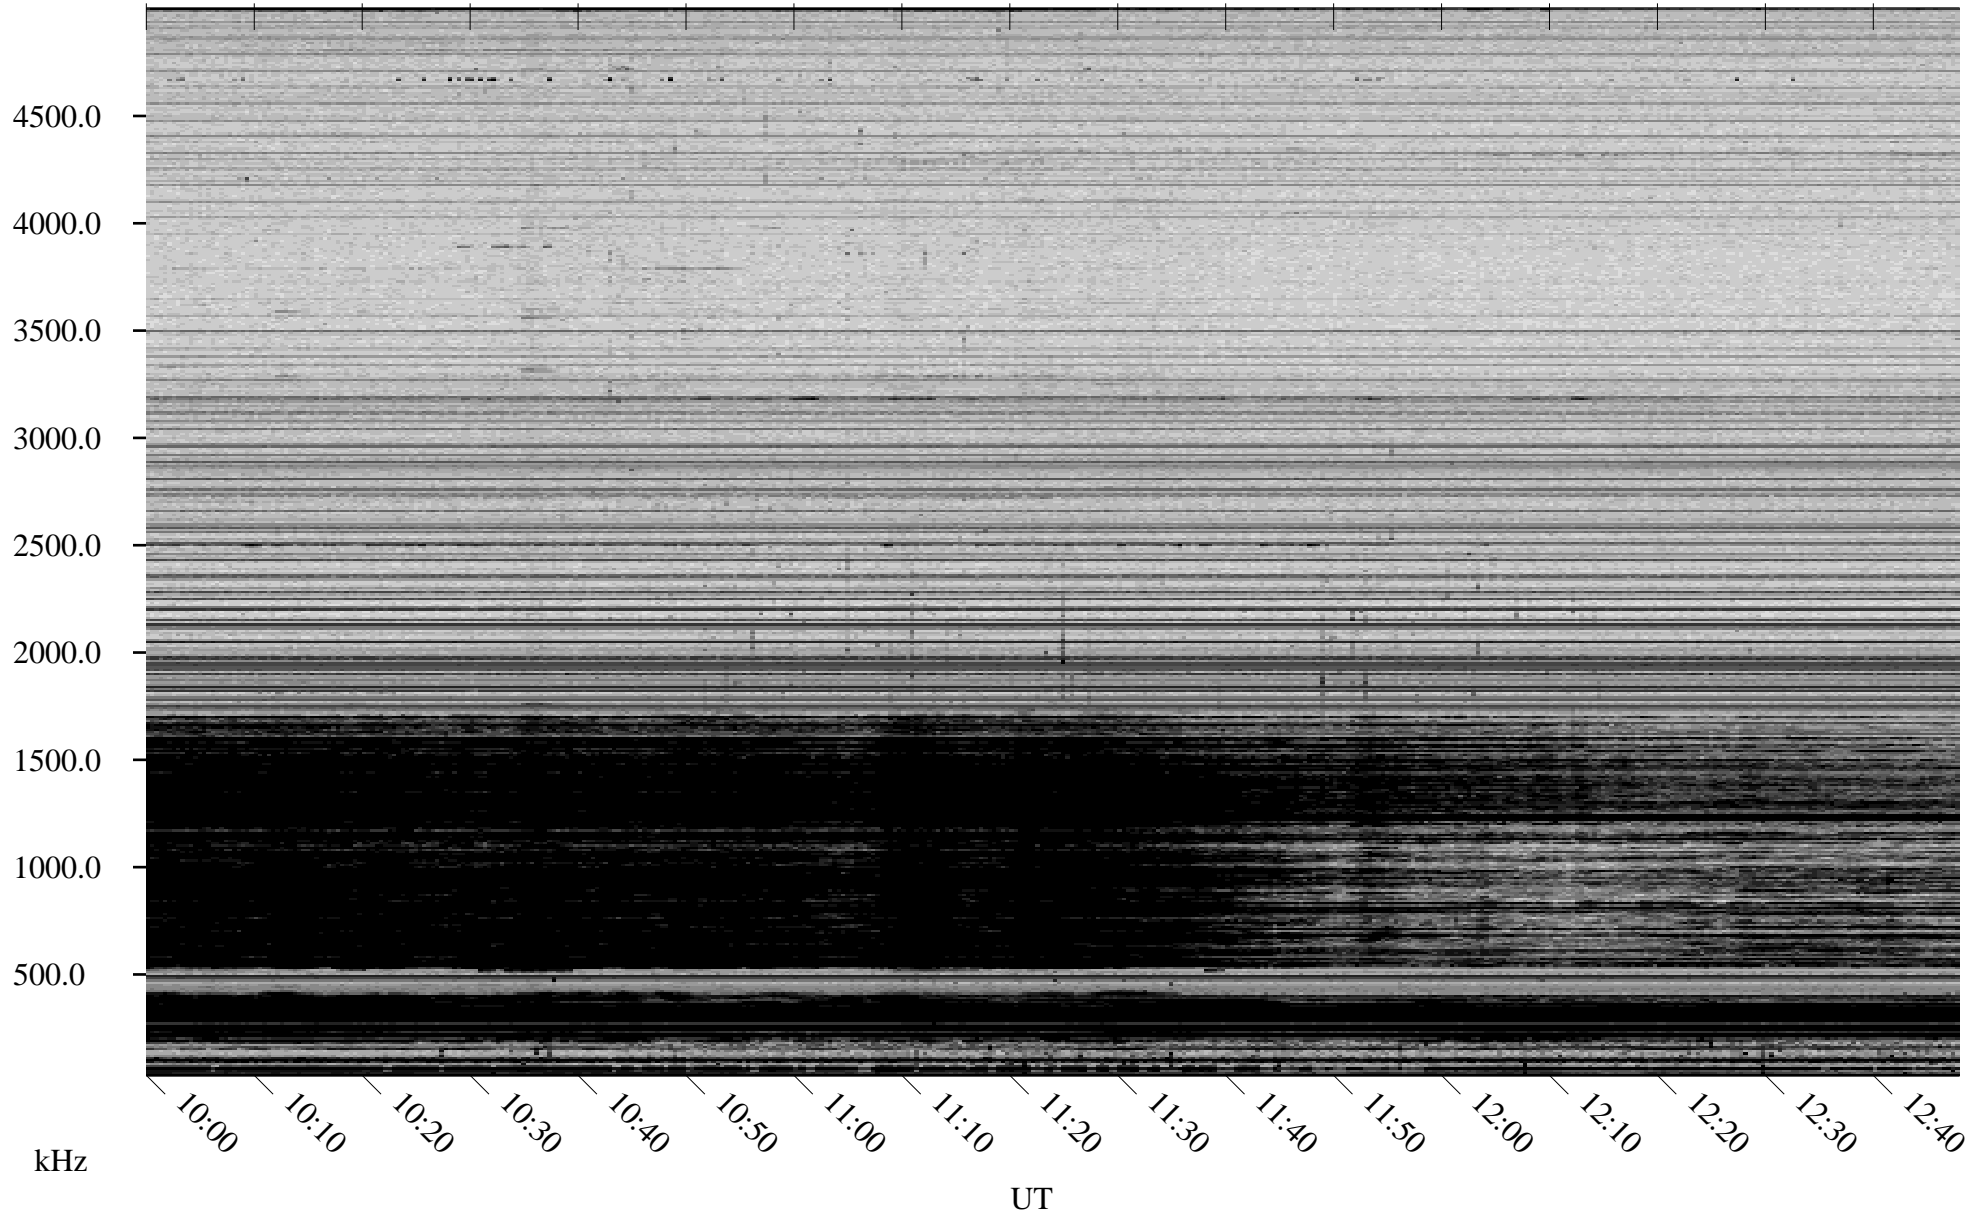

01/06/2008 Churchill, Manitoba

Linear Scale Black = 161 White = 15

ch08006l.r00SUm max_12

Page 1

01/06/2008 Churchill, Manitoba

Linear Scale Black = 161 White = 15

ch08006l.r00SUm max_12

01/07/2008 Churchill, Manitoba

Linear Scale Black = 161 White = 15

ch08006l.r00SUm max_12

Page 3

01/07/2008 Churchill, Manitoba

Linear Scale Black = 161 White = 15

ch08006l.r00SUm max_12

Page 4

01/07/2008 Churchill, Manitoba

Linear Scale Black = 161 White = 15

ch08006l.r00SUm max_12

Page 5

01/07/2008 Churchill, Manitoba

Linear Scale Black = 161 White = 15

ch08006l.r00SUm max_12

Page 6

01/07/2008 Churchill, Manitoba

Linear Scale Black = 161 White = 15

ch08006l.r00SUm max_12

Page 7

01/07/2008 Churchill, Manitoba

Linear Scale Black = 161 White = 15

ch08006l.r00SUm max_12

Page 8