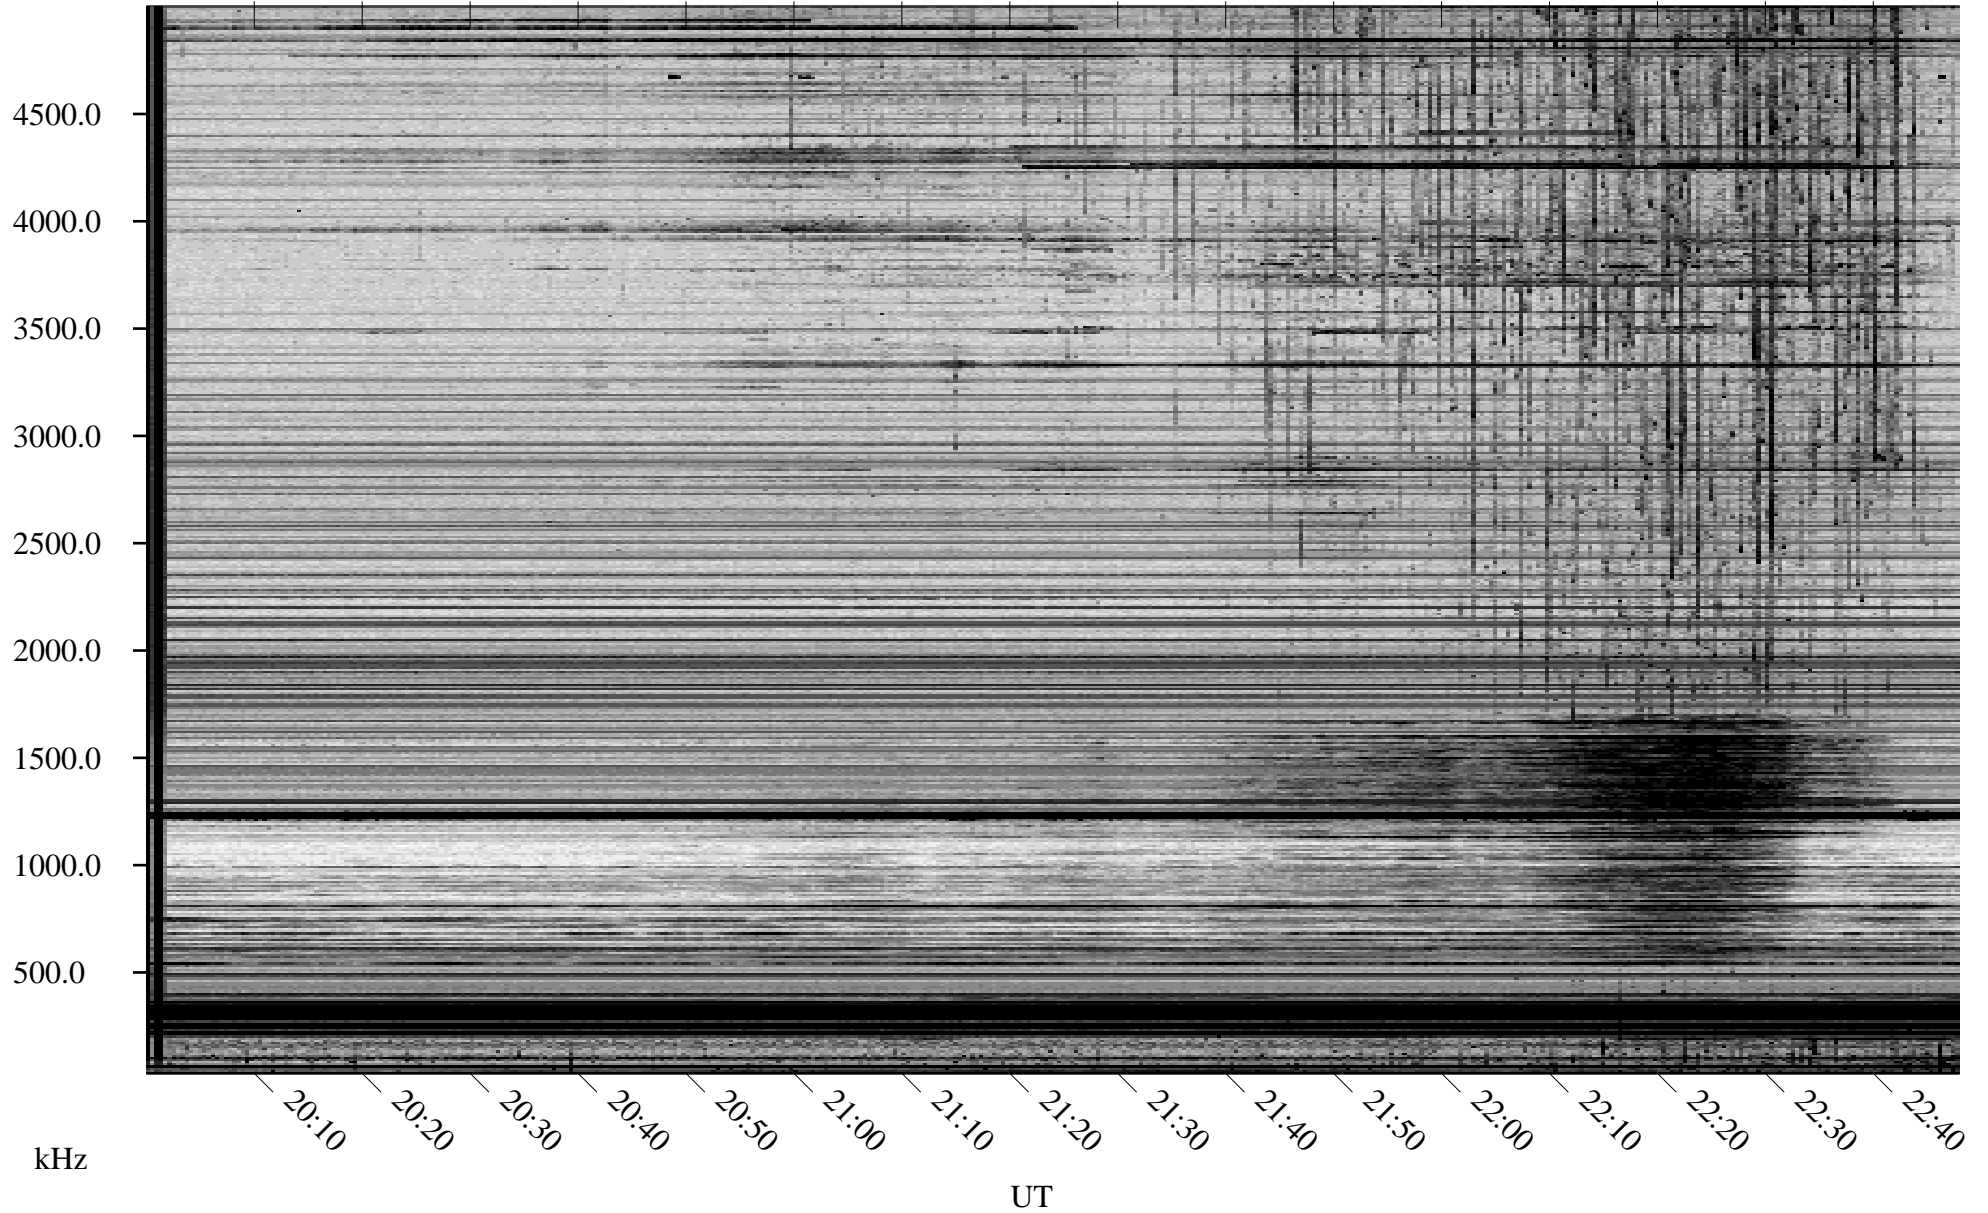

01/07/2008 Churchill, Manitoba

Linear Scale Black = 161 White = 15

ch08007l.r00SUm max_12

Page 1

01/07/2008 Churchill, Manitoba

Linear Scale Black = 161 White = 15

ch080071.r00SUm max_12

Page 2

01/08/2008 Churchill, Manitoba

Linear Scale Black = 161 White = 15

ch08007l.r00SUm max_12

Page 3

01/08/2008 Churchill, Manitoba

Linear Scale Black = 161 White = 15

ch080071.r00SUm max_12

Page 4

01/08/2008 Churchill, Manitoba

Linear Scale Black = 161 White = 15

ch080071.r00SUm max_12

Page 5

01/08/2008 Churchill, Manitoba

Linear Scale Black = 161 White = 15

ch080071.r00SUm max_12

Page 6

01/08/2008 Churchill, Manitoba

Linear Scale Black = 161 White = 15

ch080071.r00SUm max_12

Page 7

01/08/2008 Churchill, Manitoba

Linear Scale Black = 161 White = 15

ch080071.r00SUm max_12