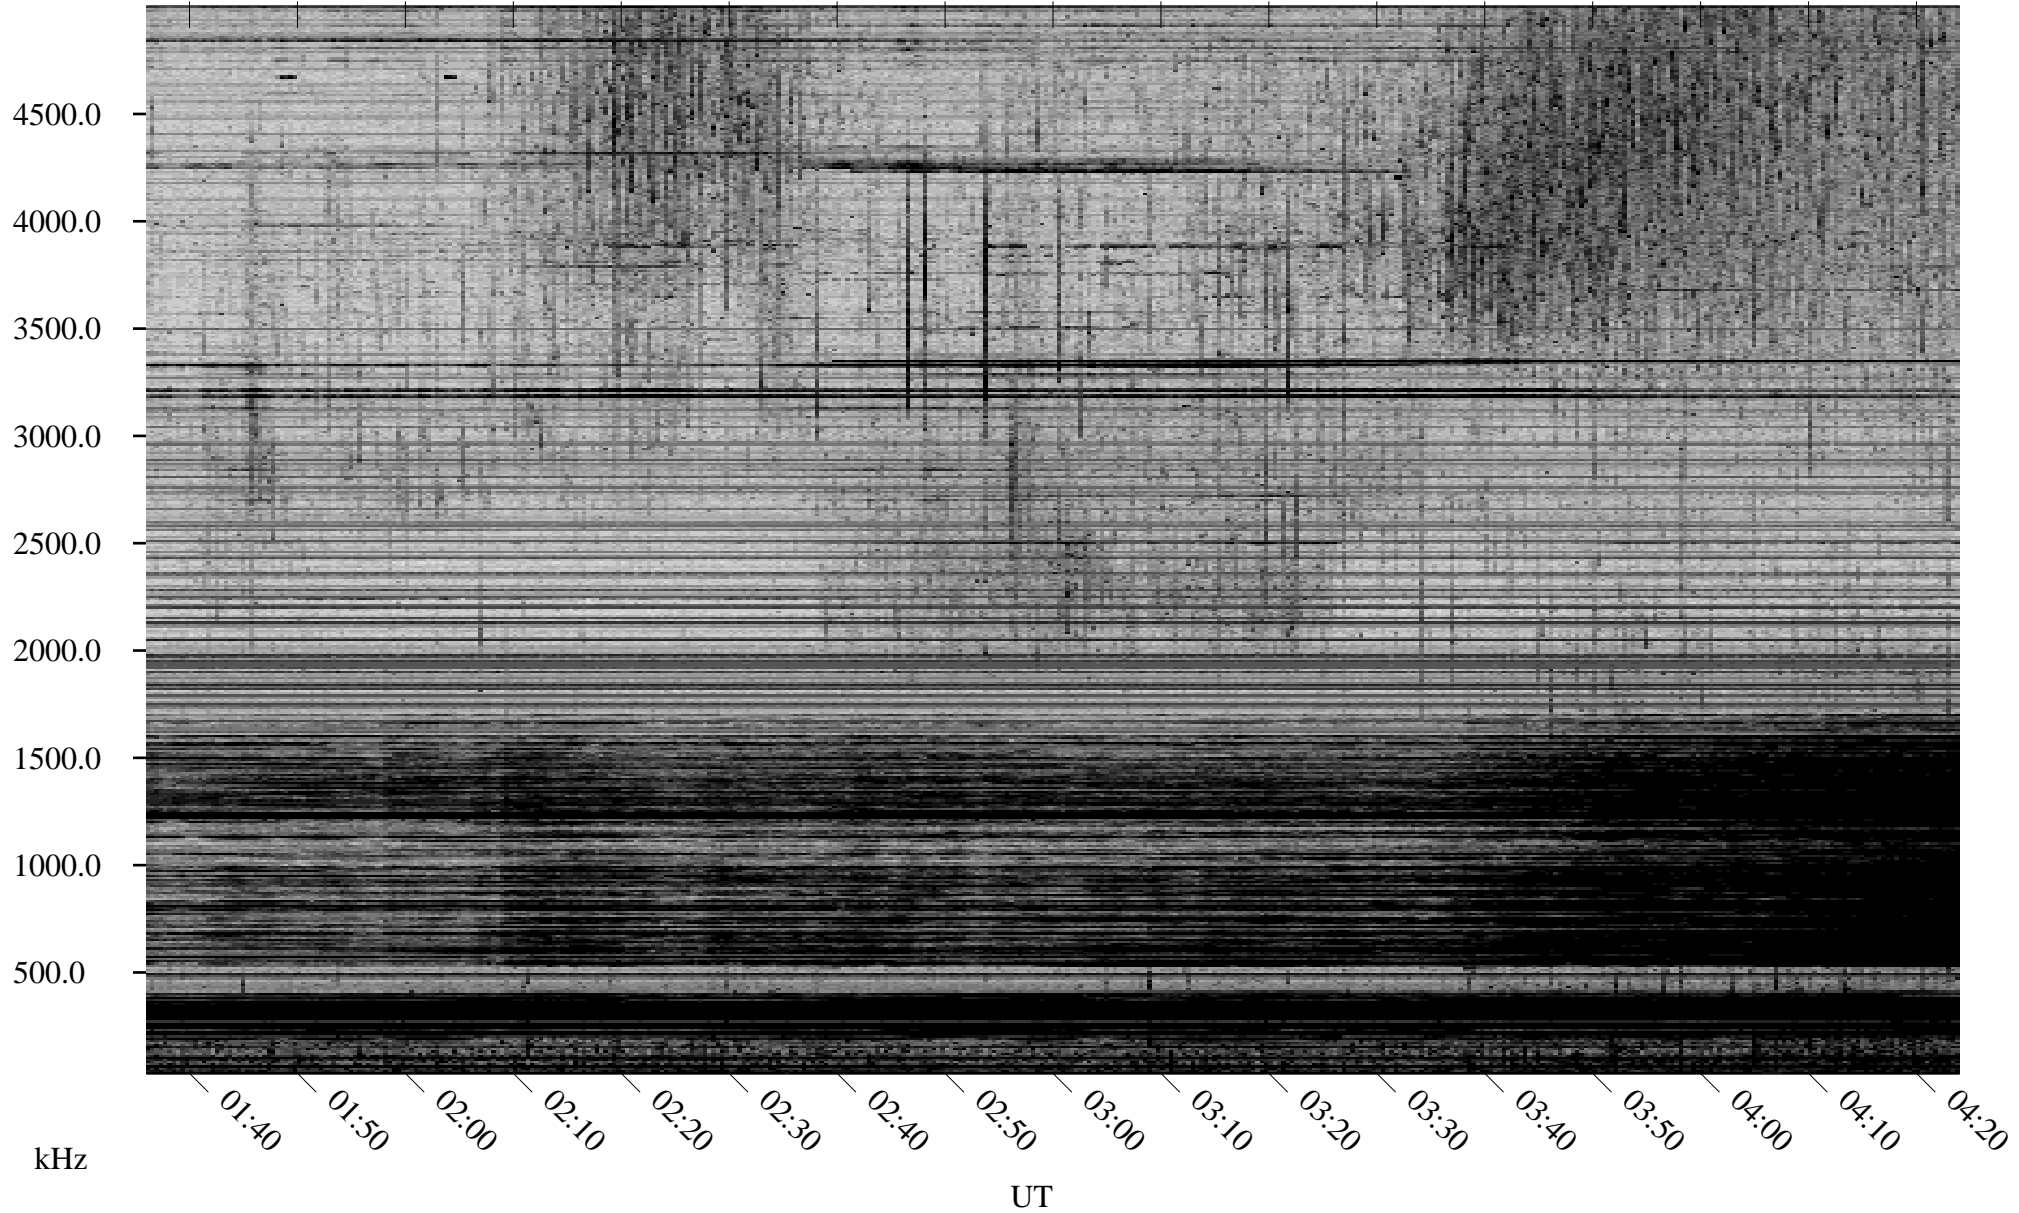

01/07/2008 Churchill, Manitoba

Linear Scale Black = 161 White = 15

ch08007l.r00SUm max_12

Page 1

01/07/2008 Churchill, Manitoba

Linear Scale Black = 161 White = 15

ch080071.r00SUm max_12

Page 2

01/08/2008 Churchill, Manitoba

Linear Scale Black = 161 White = 15

ch08007l.r00SUm max_12

Page 3

01/08/2008 Churchill, Manitoba

Linear Scale Black = 161 White = 15

ch080071.r00SUm max_12

Page 4

01/08/2008 Churchill, Manitoba

Linear Scale Black = 161 White = 15

ch080071.r00SUm max_12

Page 5

01/08/2008 Churchill, Manitoba

Linear Scale Black = 161 White = 15

ch080071.r00SUm max_12

Page 6

01/08/2008 Churchill, Manitoba

Linear Scale Black = 161 White = 15

ch080071.r00SUm max_12

Page 7

01/08/2008 Churchill, Manitoba

Linear Scale Black = 161 White = 15

ch080071.r00SUm max_12