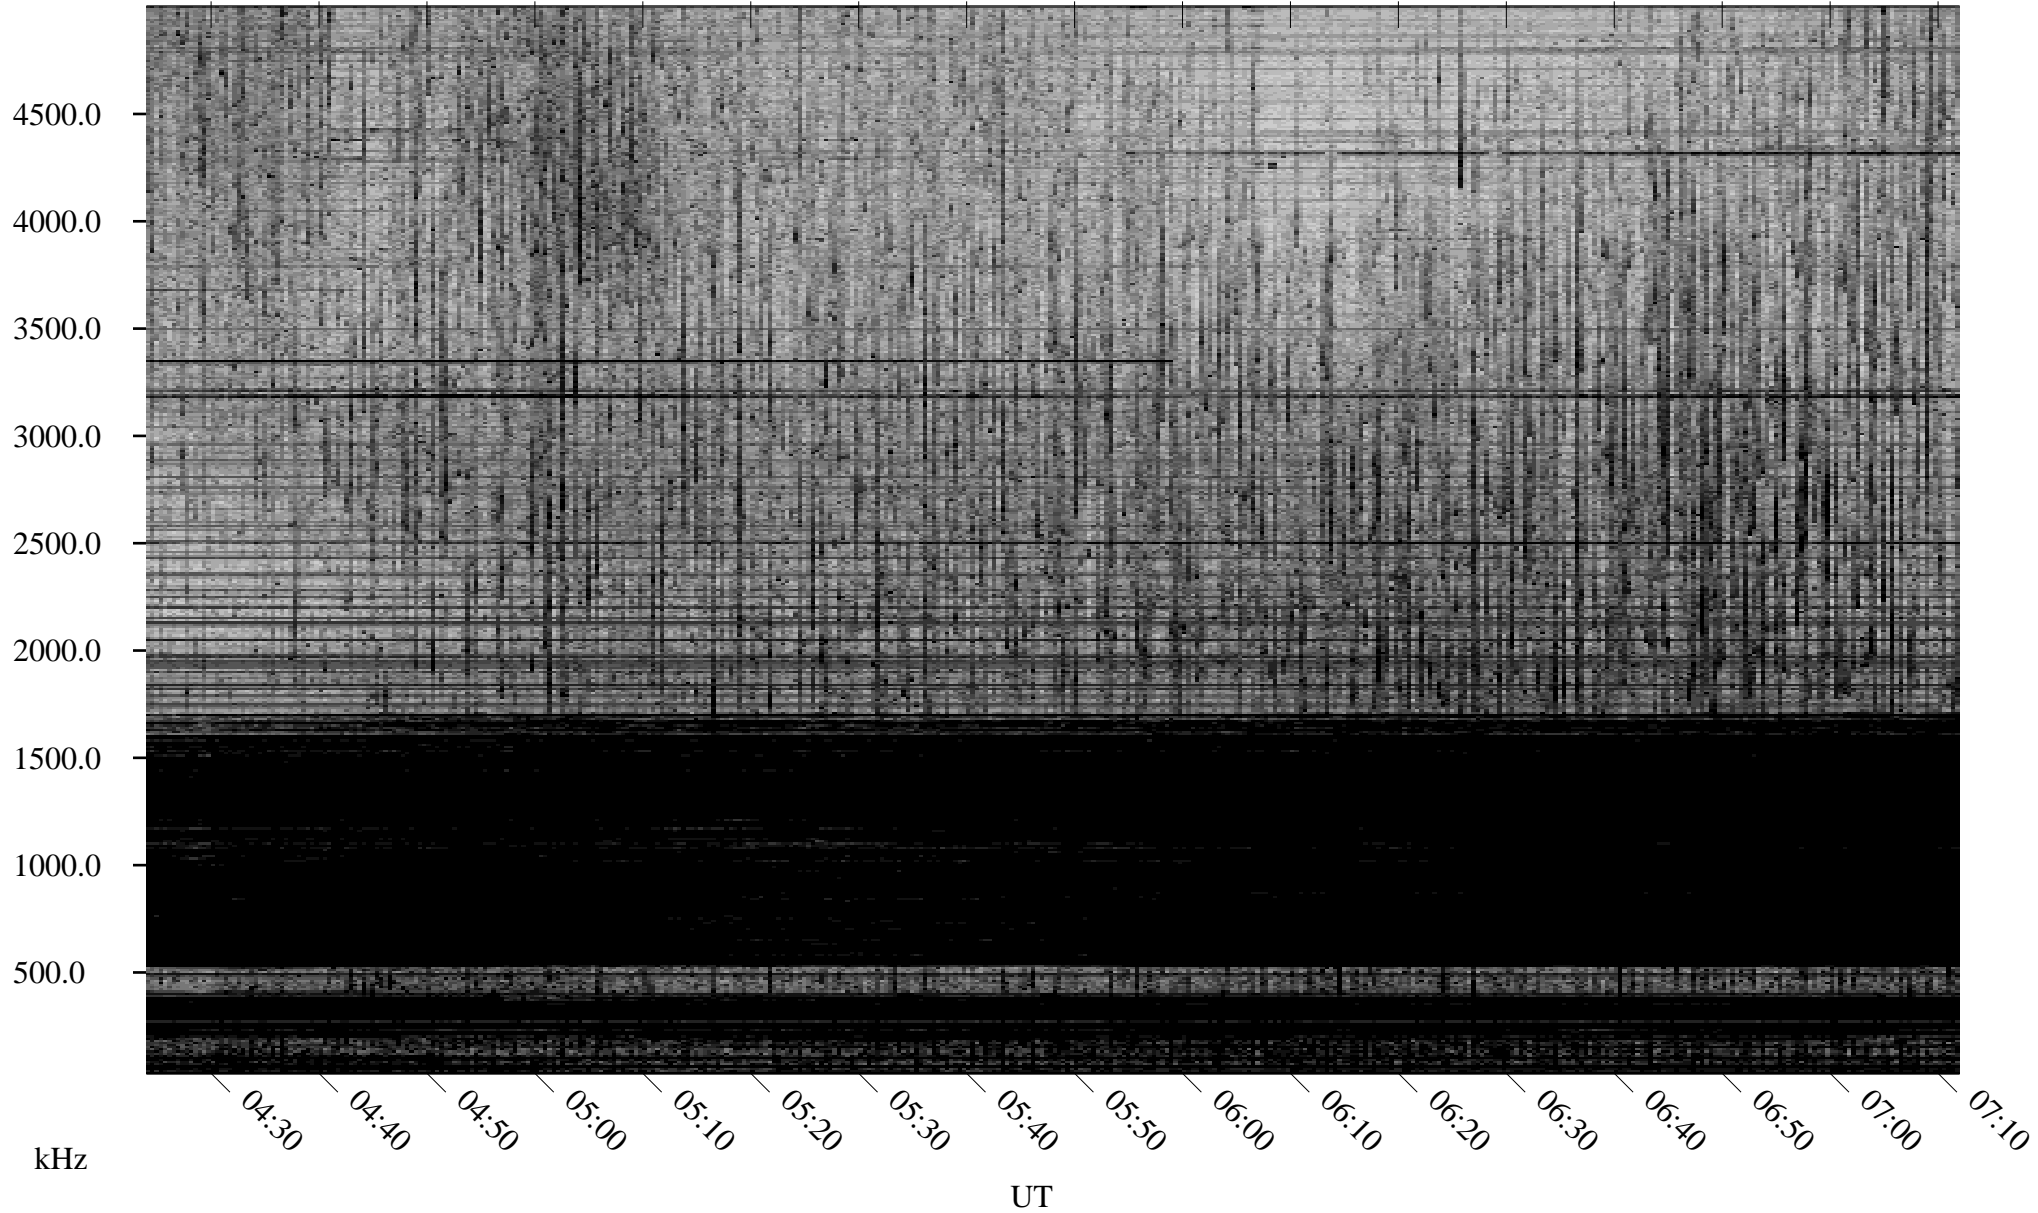

01/07/2008 Churchill, Manitoba

Linear Scale Black = 161 White = 15

ch08007l.r00SUm max_12

Page 1

01/07/2008 Churchill, Manitoba

Linear Scale Black = 161 White = 15

ch080071.r00SUm max_12

Page 2

01/08/2008 Churchill, Manitoba

Linear Scale Black = 161 White = 15

ch08007l.r00SUm max_12

Page 3

01/08/2008 Churchill, Manitoba

Linear Scale Black = 161 White = 15

ch080071.r00SUm max_12

Page 4

01/08/2008 Churchill, Manitoba

Linear Scale Black = 161 White = 15

ch080071.r00SUm max_12

Page 5

01/08/2008 Churchill, Manitoba

Linear Scale Black = 161 White = 15

ch080071.r00SUm max_12

Page 6

01/08/2008 Churchill, Manitoba

Linear Scale Black = 161 White = 15

ch080071.r00SUm max_12

Page 7

01/08/2008 Churchill, Manitoba

Linear Scale Black = 161 White = 15

ch080071.r00SUm max_12