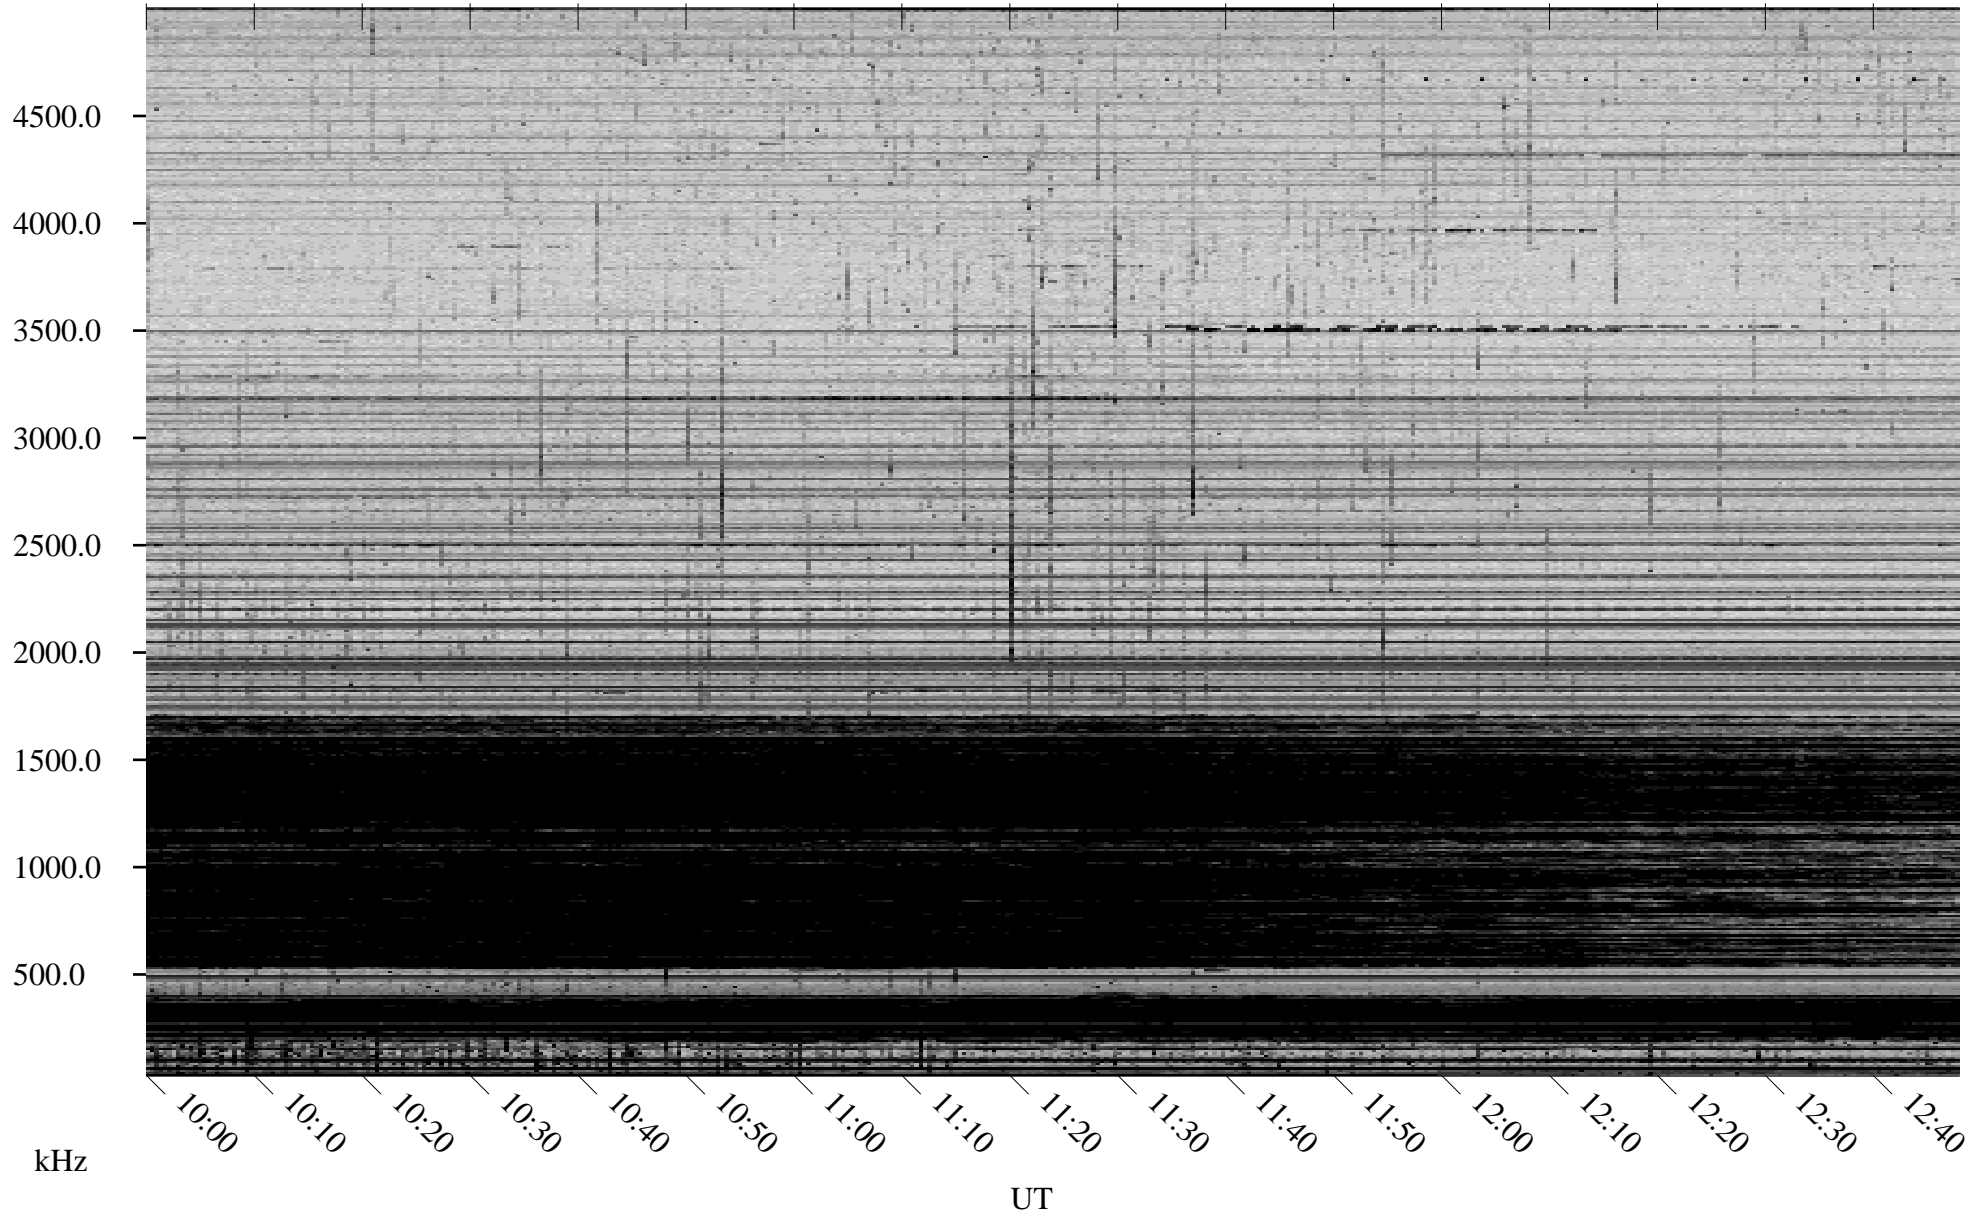

01/08/2008 Churchill, Manitoba

Linear Scale Black = 161 White = 15

ch08007l.r00SUm max_12

Page 3

01/08/2008 Churchill, Manitoba

Linear Scale Black = 161 White = 15

ch080071.r00SUm max_12

Page 4

01/08/2008 Churchill, Manitoba

Linear Scale Black = 161 White = 15

ch080071.r00SUm max_12

Page 5

01/08/2008 Churchill, Manitoba

Linear Scale Black = 161 White = 15

ch080071.r00SUm max_12

Page 6

01/08/2008 Churchill, Manitoba

Linear Scale Black = 161 White = 15

ch080071.r00SUm max_12

Page 7

01/08/2008 Churchill, Manitoba

Linear Scale Black = 161 White = 15

ch080071.r00SUm max_12