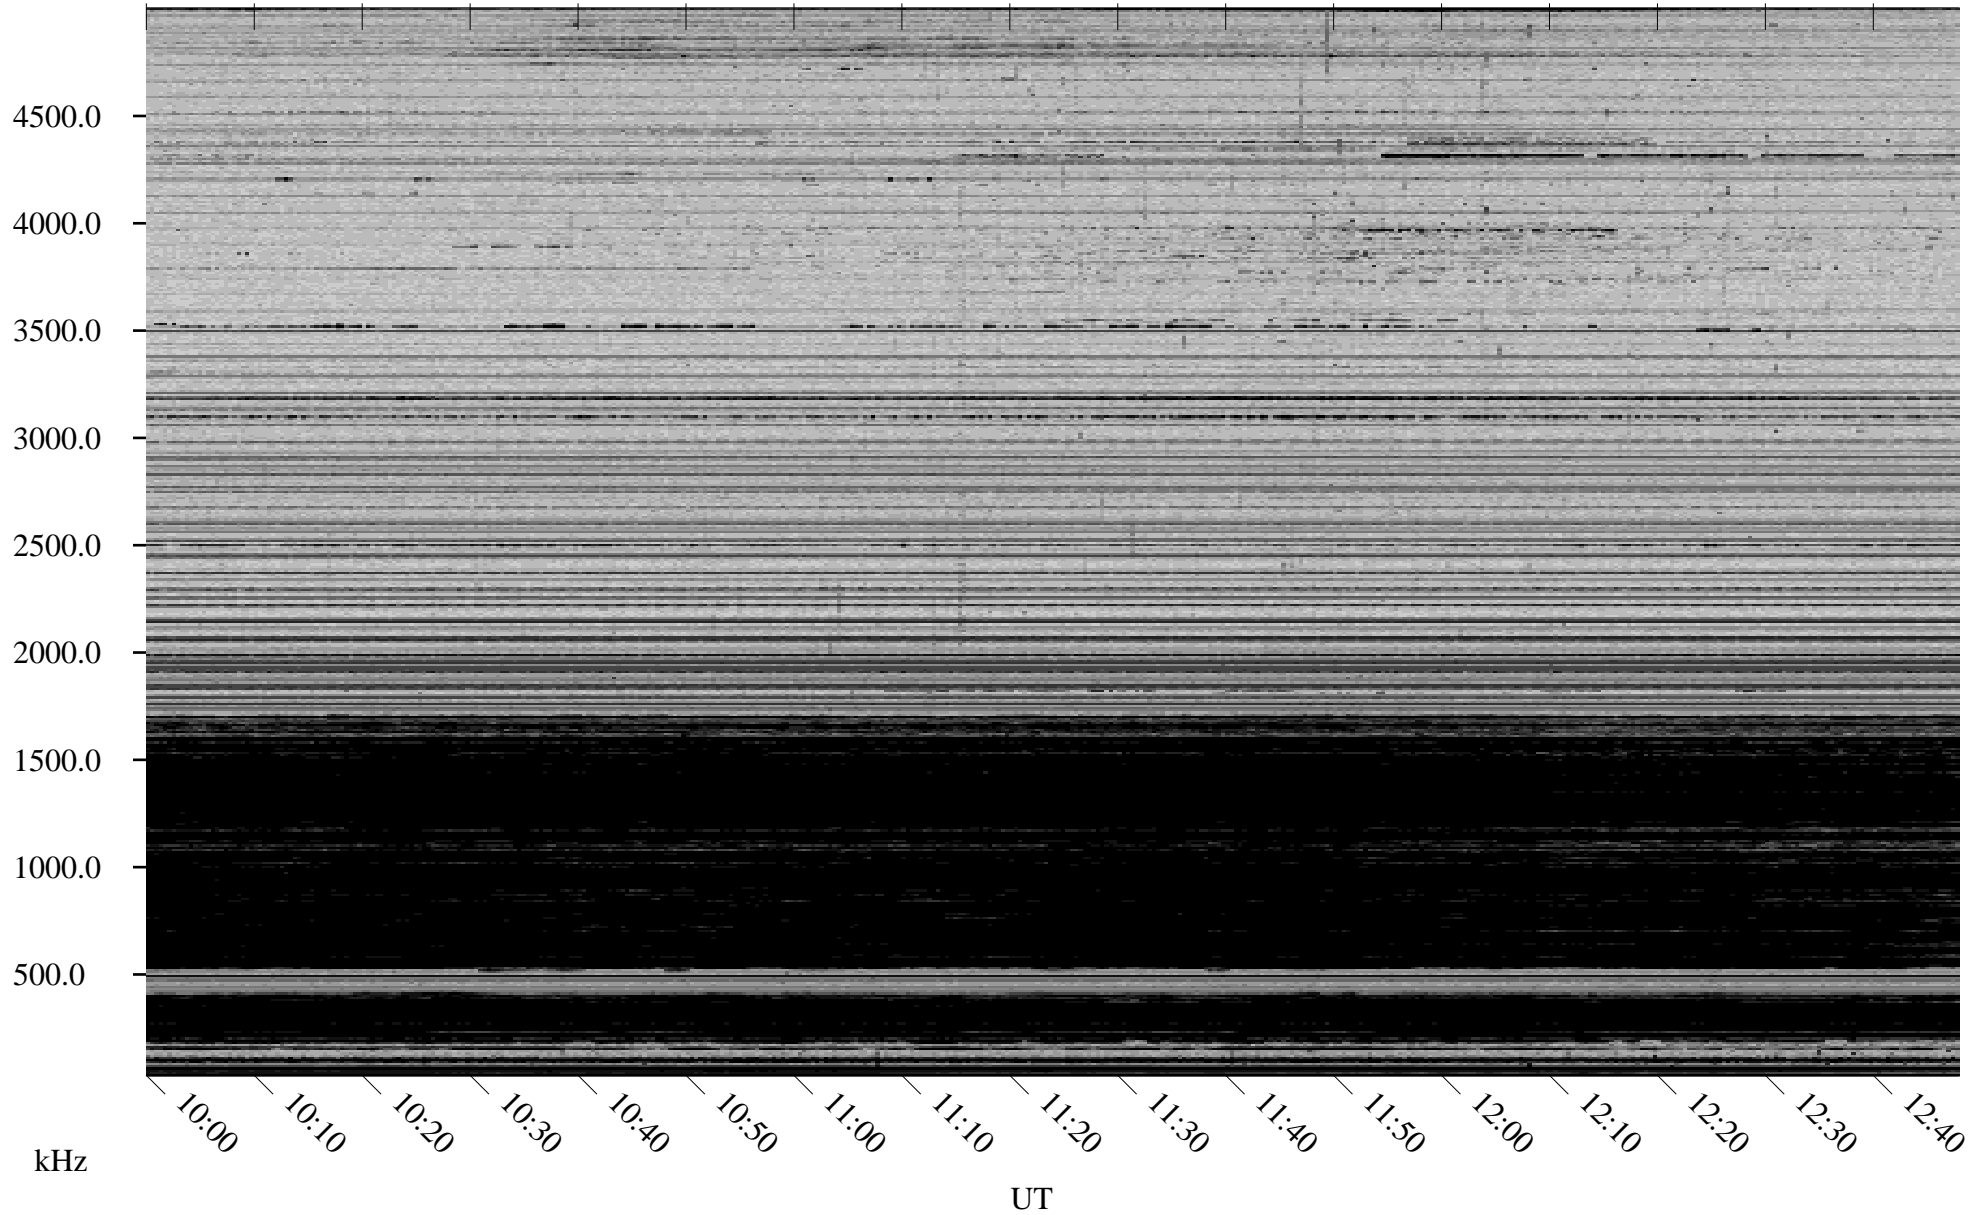

01/08/2008 Churchill, Manitoba

Linear Scale Black = 161 White = 15

ch08008l.r00SUm max_12

Page 1

01/08/2008 Churchill, Manitoba

Linear Scale Black = 161 White = 15

ch08008l.r00SUm max_12

Page 2

01/09/2008 Churchill, Manitoba

Linear Scale Black = 161 White = 15

ch08008l.r00SUm max_12

Page 3

01/09/2008 Churchill, Manitoba

Linear Scale Black = 161 White = 15

ch08008l.r00SUm max_12

Page 4

01/09/2008 Churchill, Manitoba

Linear Scale Black = 161 White = 15

ch08008l.r00SUm max_12

Page 5

01/09/2008 Churchill, Manitoba

Linear Scale Black = 161 White = 15

ch08008l.r00SUm max_12

Page 6

01/09/2008 Churchill, Manitoba

Linear Scale Black = 161 White = 15

ch08008l.r00SUm max_12

Page 7

01/09/2008 Churchill, Manitoba

Linear Scale Black = 161 White = 15

ch08008l.r00SUm max_12

Page 8