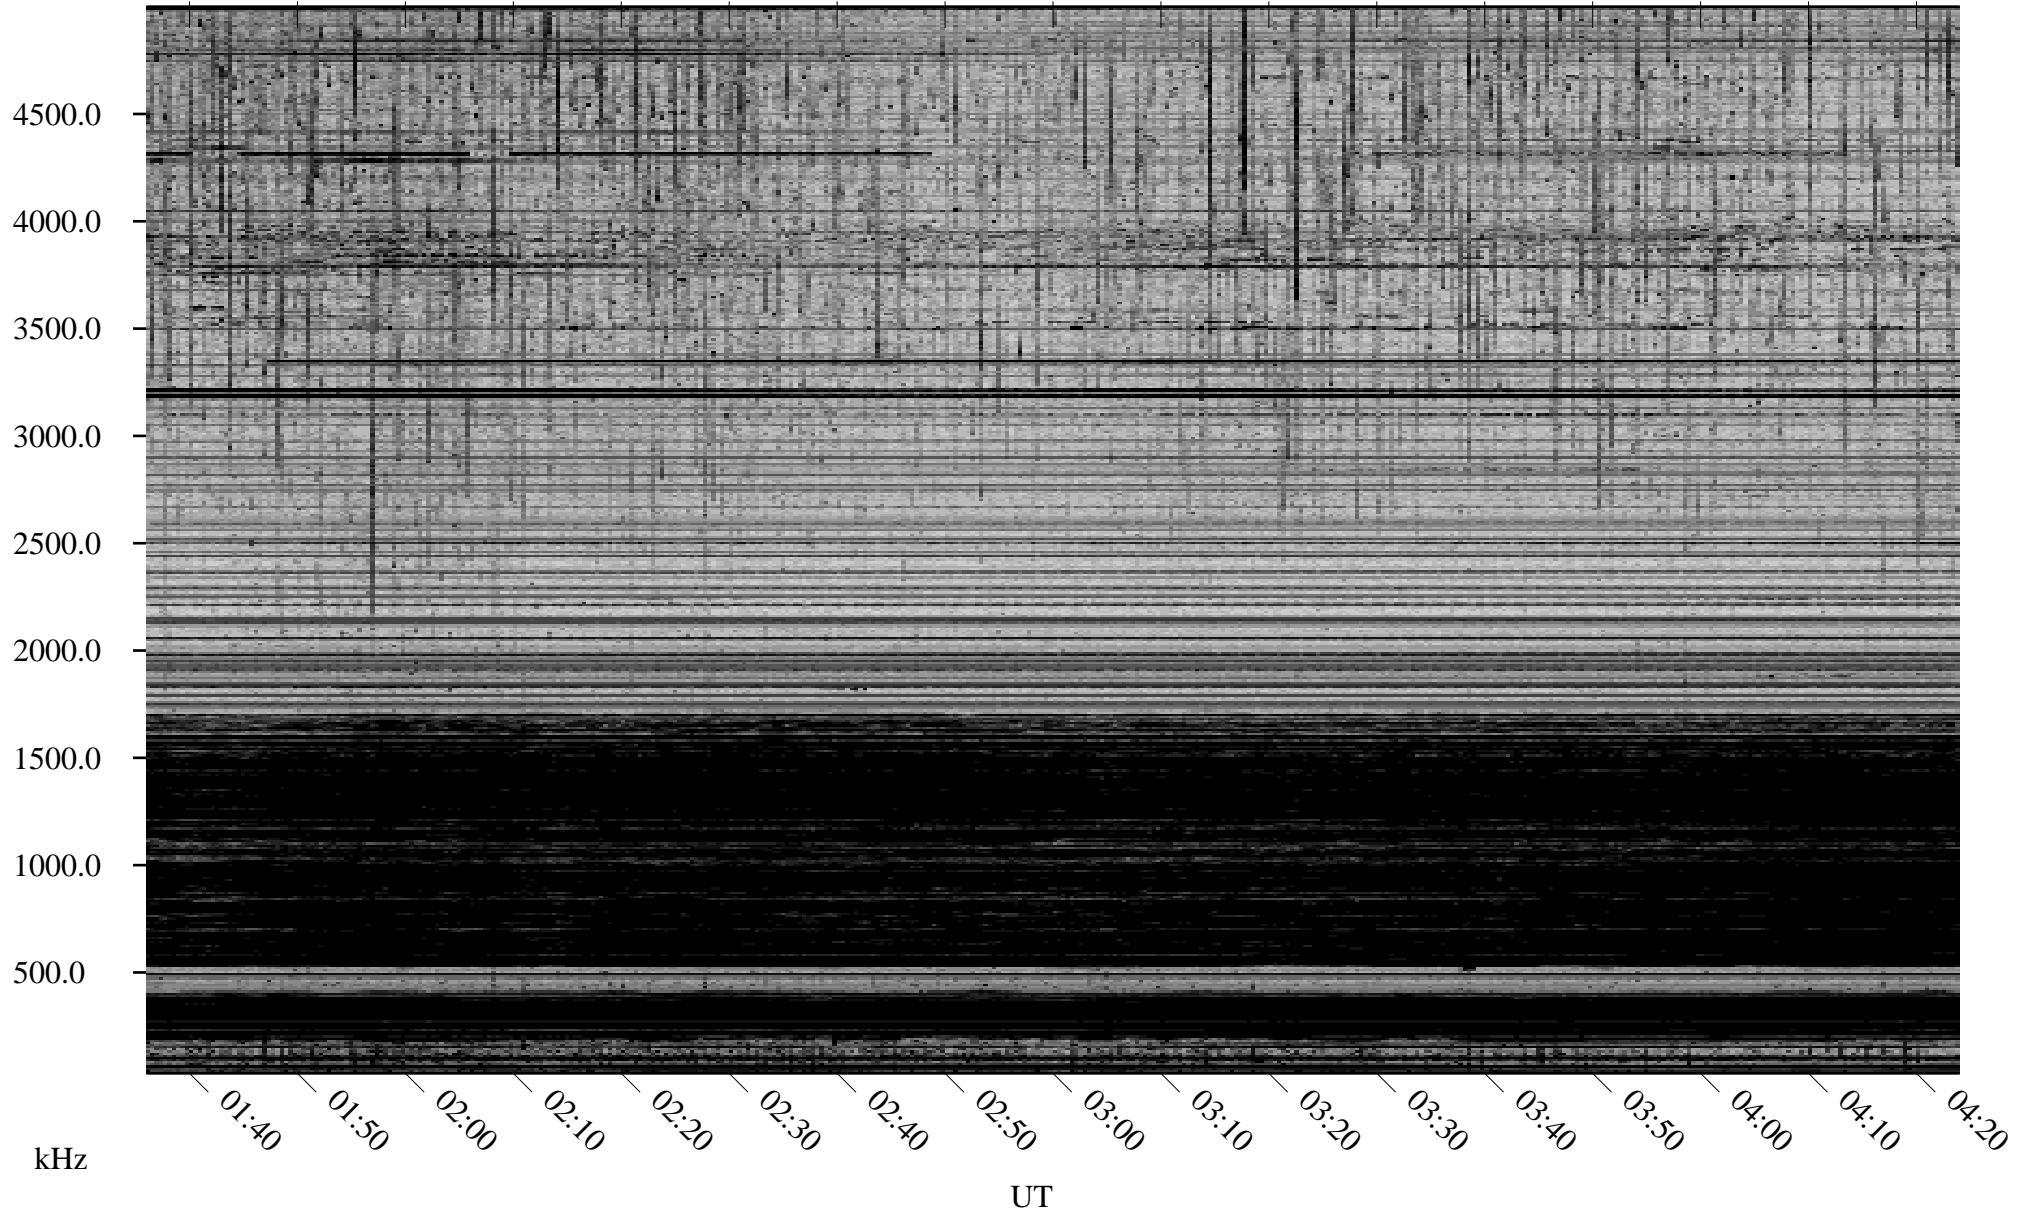

01/08/2008 Churchill, Manitoba

Linear Scale Black = 161 White = 15

ch08008l.r00SUm max_12

Page 1

01/08/2008 Churchill, Manitoba

Linear Scale Black = 161 White = 15

ch08008l.r00SUm max_12

Page 2

01/09/2008 Churchill, Manitoba

Linear Scale Black = 161 White = 15

ch08008l.r00SUm max_12

Page 3

01/09/2008 Churchill, Manitoba

Linear Scale Black = 161 White = 15

ch08008l.r00SUm max_12

Page 4

01/09/2008 Churchill, Manitoba

Linear Scale Black = 161 White = 15

ch08008l.r00SUm max_12

Page 5

01/09/2008 Churchill, Manitoba

Linear Scale Black = 161 White = 15

ch08008l.r00SUm max_12

Page 6

01/09/2008 Churchill, Manitoba

Linear Scale Black = 161 White = 15

ch08008l.r00SUm max_12

Page 7

01/09/2008 Churchill, Manitoba

Linear Scale Black = 161 White = 15

ch08008l.r00SUm max_12

Page 8