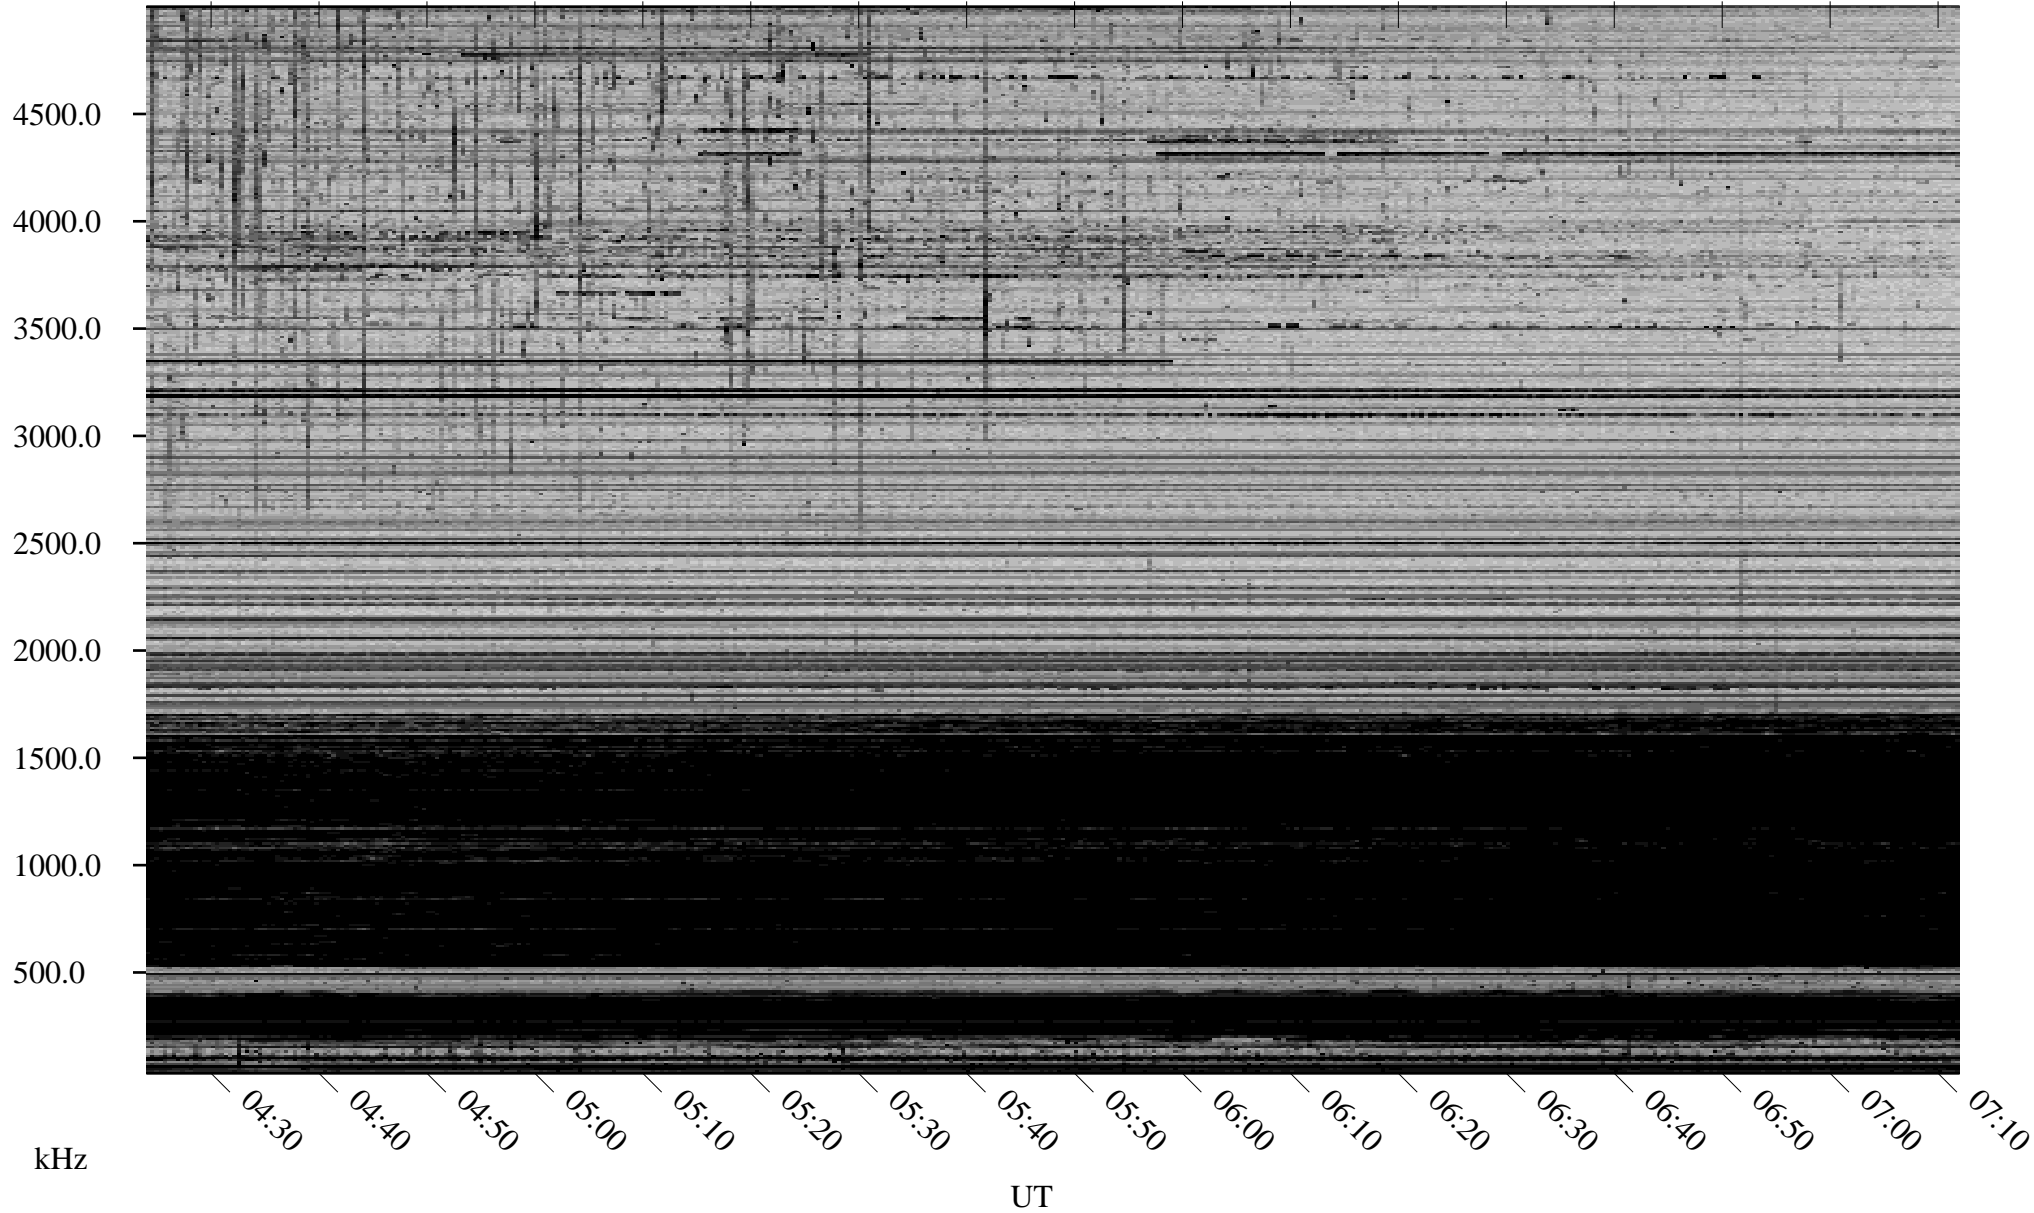

01/08/2008 Churchill, Manitoba

Linear Scale Black = 161 White = 15

ch08008l.r00SUm max_12

Page 1

01/08/2008 Churchill, Manitoba

Linear Scale Black = 161 White = 15

ch08008l.r00SUm max_12

Page 2

01/09/2008 Churchill, Manitoba

Linear Scale Black = 161 White = 15

ch08008l.r00SUm max_12

Page 3

01/09/2008 Churchill, Manitoba

Linear Scale Black = 161 White = 15

ch08008l.r00SUm max_12

Page 4

01/09/2008 Churchill, Manitoba

Linear Scale Black = 161 White = 15

ch08008l.r00SUm max_12

Page 5

01/09/2008 Churchill, Manitoba

Linear Scale Black = 161 White = 15

ch08008l.r00SUm max_12

Page 6

01/09/2008 Churchill, Manitoba

Linear Scale Black = 161 White = 15

ch08008l.r00SUm max_12

Page 7

01/09/2008 Churchill, Manitoba

Linear Scale Black = 161 White = 15

ch08008l.r00SUm max_12

Page 8