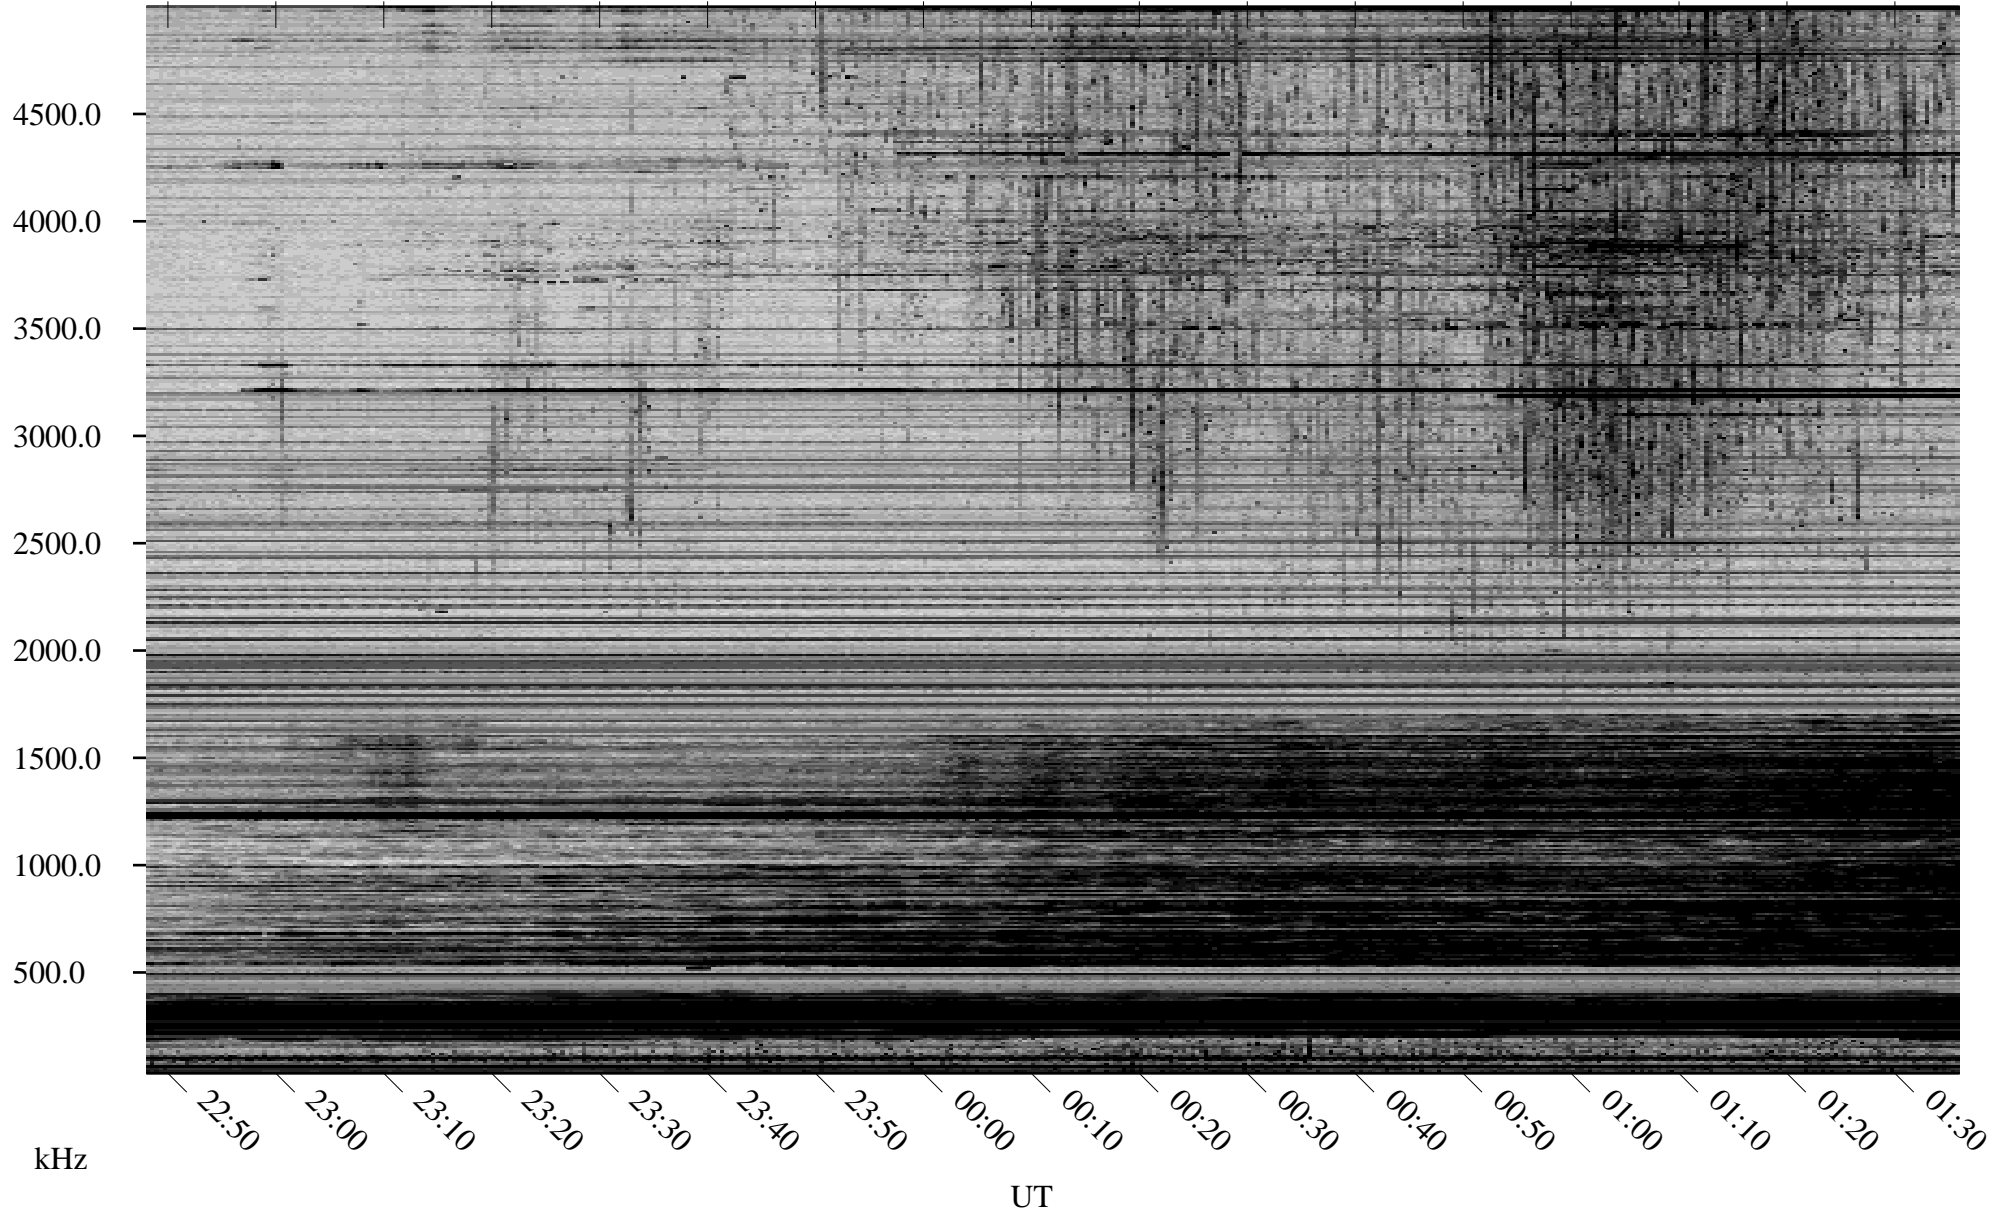

01/08/2008 Churchill, Manitoba

Linear Scale Black = 161 White = 15

ch08008l.r00SUm max_12

Page 1

01/08/2008 Churchill, Manitoba

Linear Scale Black = 161 White = 15

ch08008l.r00SUm max_12

Page 2

01/09/2008 Churchill, Manitoba

Linear Scale Black = 161 White = 15

ch08008l.r00SUm max_12

Page 3

01/09/2008 Churchill, Manitoba

Linear Scale Black = 161 White = 15

ch08008l.r00SUm max_12

Page 4

01/09/2008 Churchill, Manitoba

Linear Scale Black = 161 White = 15

ch08008l.r00SUm max_12

Page 5

01/09/2008 Churchill, Manitoba

Linear Scale Black = 161 White = 15

ch08008l.r00SUm max_12

Page 6

01/09/2008 Churchill, Manitoba

Linear Scale Black = 161 White = 15

ch08008l.r00SUm max_12

Page 7

01/09/2008 Churchill, Manitoba

Linear Scale Black = 161 White = 15

ch08008l.r00SUm max_12

Page 8