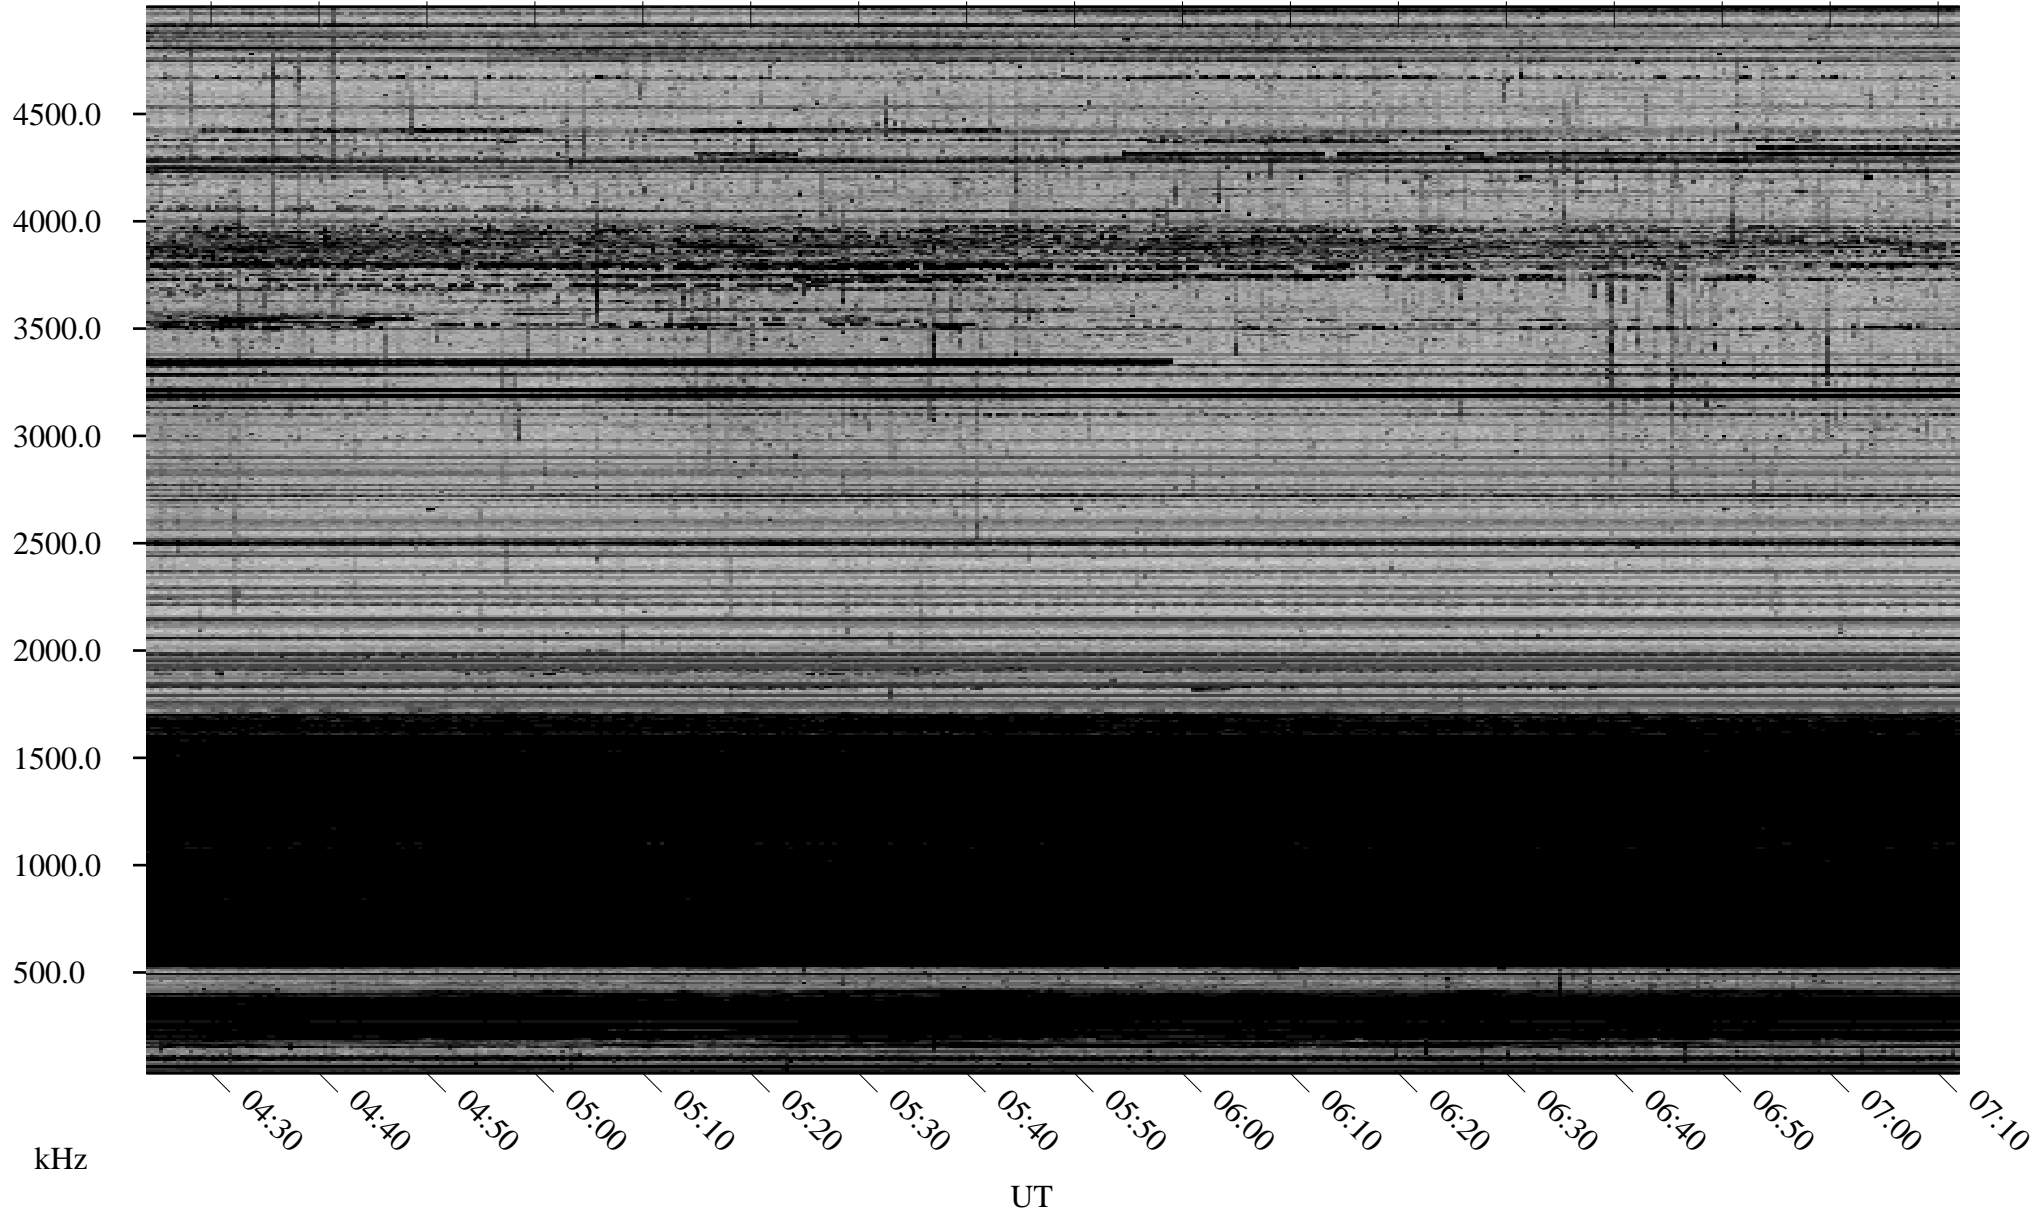

01/09/2008 Churchill, Manitoba

Linear Scale Black = 161 White = 15

ch08009l.r00SUm max_12

Page 1

01/09/2008 Churchill, Manitoba

Linear Scale Black = 161 White = 15

ch08009l.r00SUm max_12

Page 2

01/10/2008 Churchill, Manitoba

Linear Scale Black = 161 White = 15

ch08009l.r00SUm max_12

Page 3

01/10/2008 Churchill, Manitoba

Linear Scale Black = 161 White = 15

ch08009l.r00SUm max_12

Page 4

01/10/2008 Churchill, Manitoba

Linear Scale Black = 161 White = 15

ch08009l.r00SUm max_12

Page 5

01/10/2008 Churchill, Manitoba

Linear Scale Black = 161 White = 15

ch08009l.r00SUm max_12

Page 6

01/10/2008 Churchill, Manitoba

Linear Scale Black = 161 White = 15

ch08009l.r00SUm max_12

Page 7

01/10/2008 Churchill, Manitoba

Linear Scale Black = 161 White = 15

ch08009l.r00SUm max_12