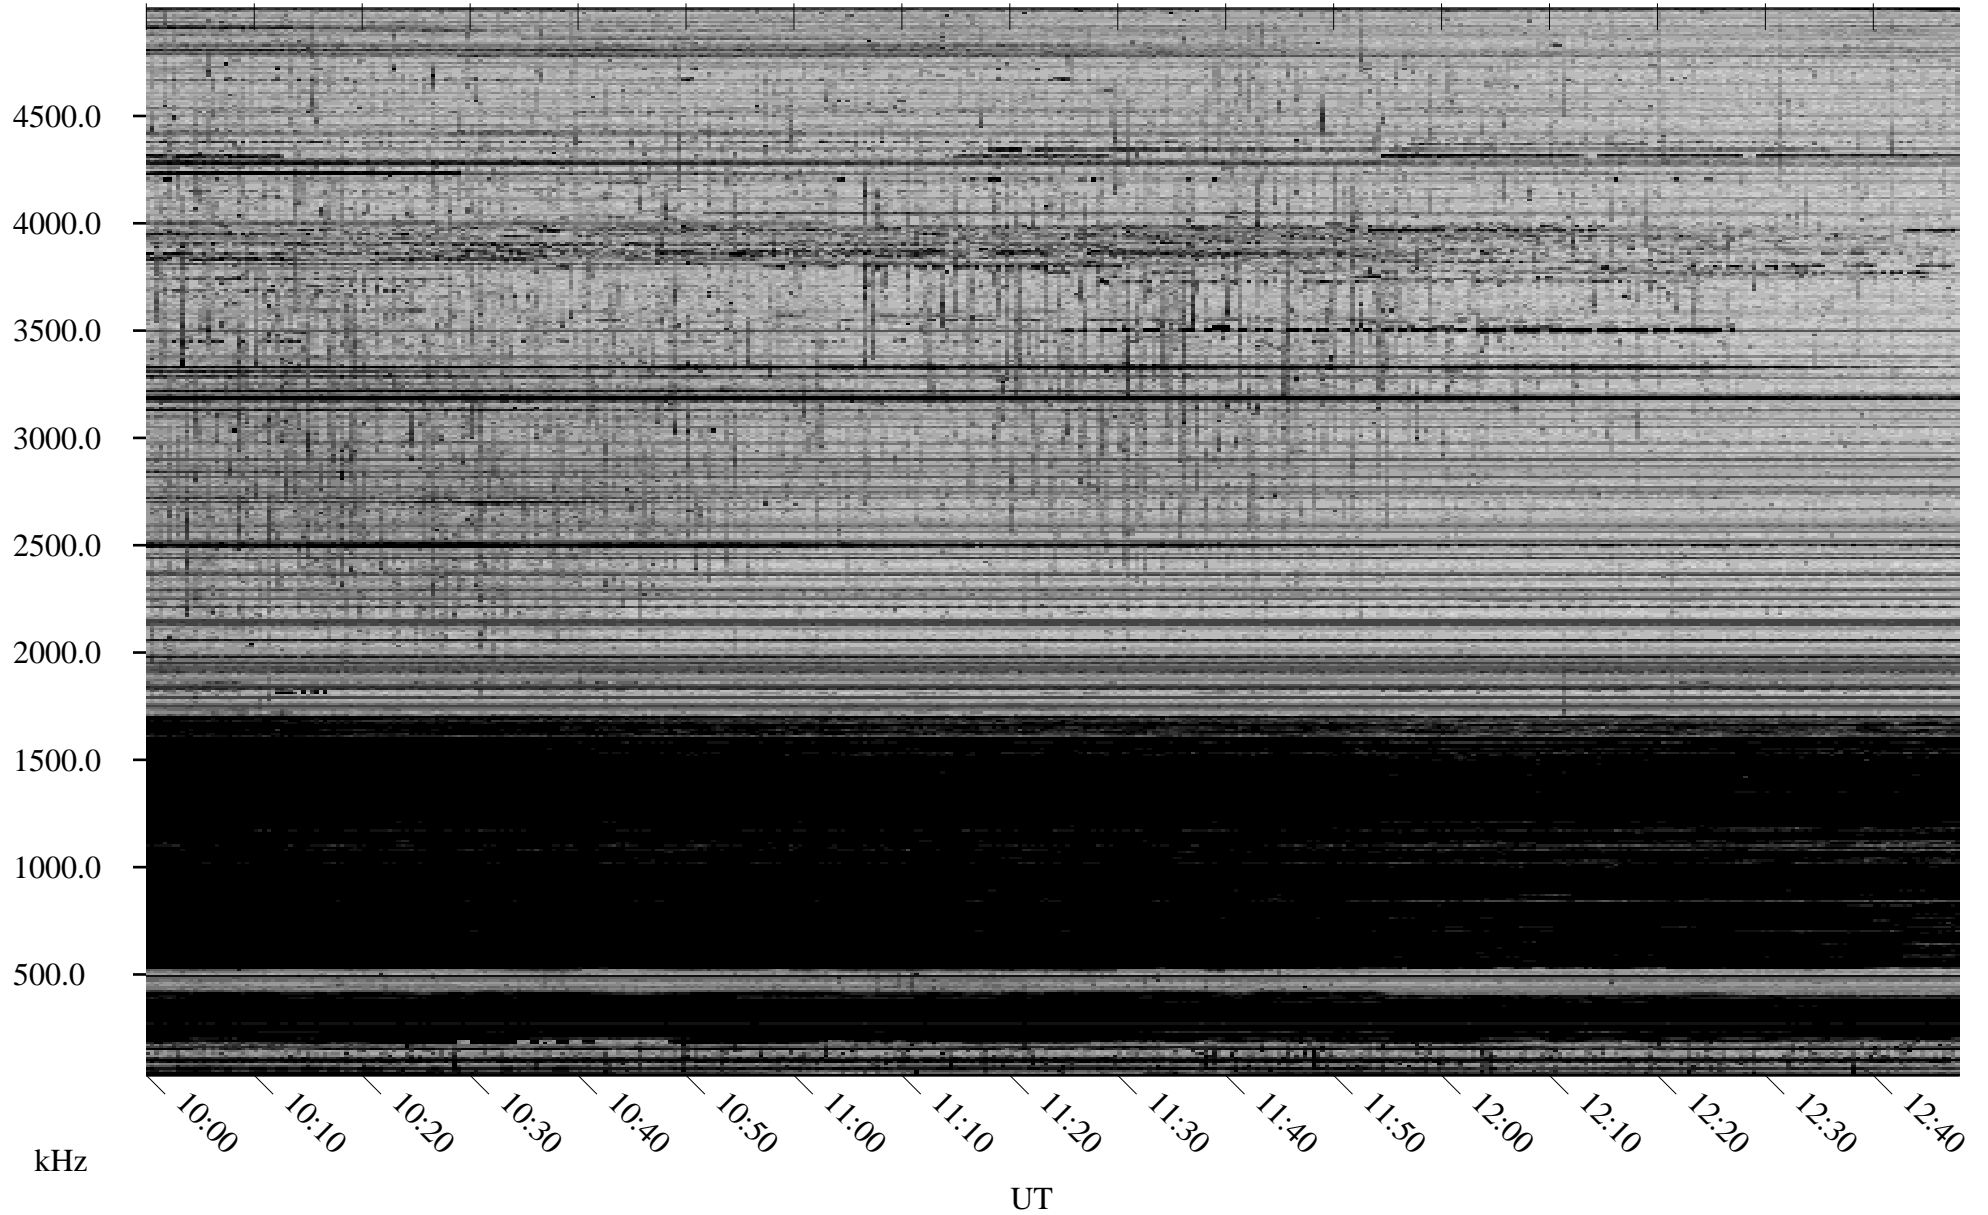

01/10/2008 Churchill, Manitoba

Linear Scale Black = 161 White = 15

ch08009l.r00SUm max_12

Page 3

01/10/2008 Churchill, Manitoba

Linear Scale Black = 161 White = 15

ch08009l.r00SUm max_12

Page 4

01/10/2008 Churchill, Manitoba

Linear Scale Black = 161 White = 15

ch08009l.r00SUm max_12

Page 5

01/10/2008 Churchill, Manitoba

Linear Scale Black = 161 White = 15

ch08009l.r00SUm max_12

Page 6

01/10/2008 Churchill, Manitoba

Linear Scale Black = 161 White = 15

ch08009l.r00SUm max_12

Page 7

01/10/2008 Churchill, Manitoba

Linear Scale Black = 161 White = 15

ch08009l.r00SUm max_12