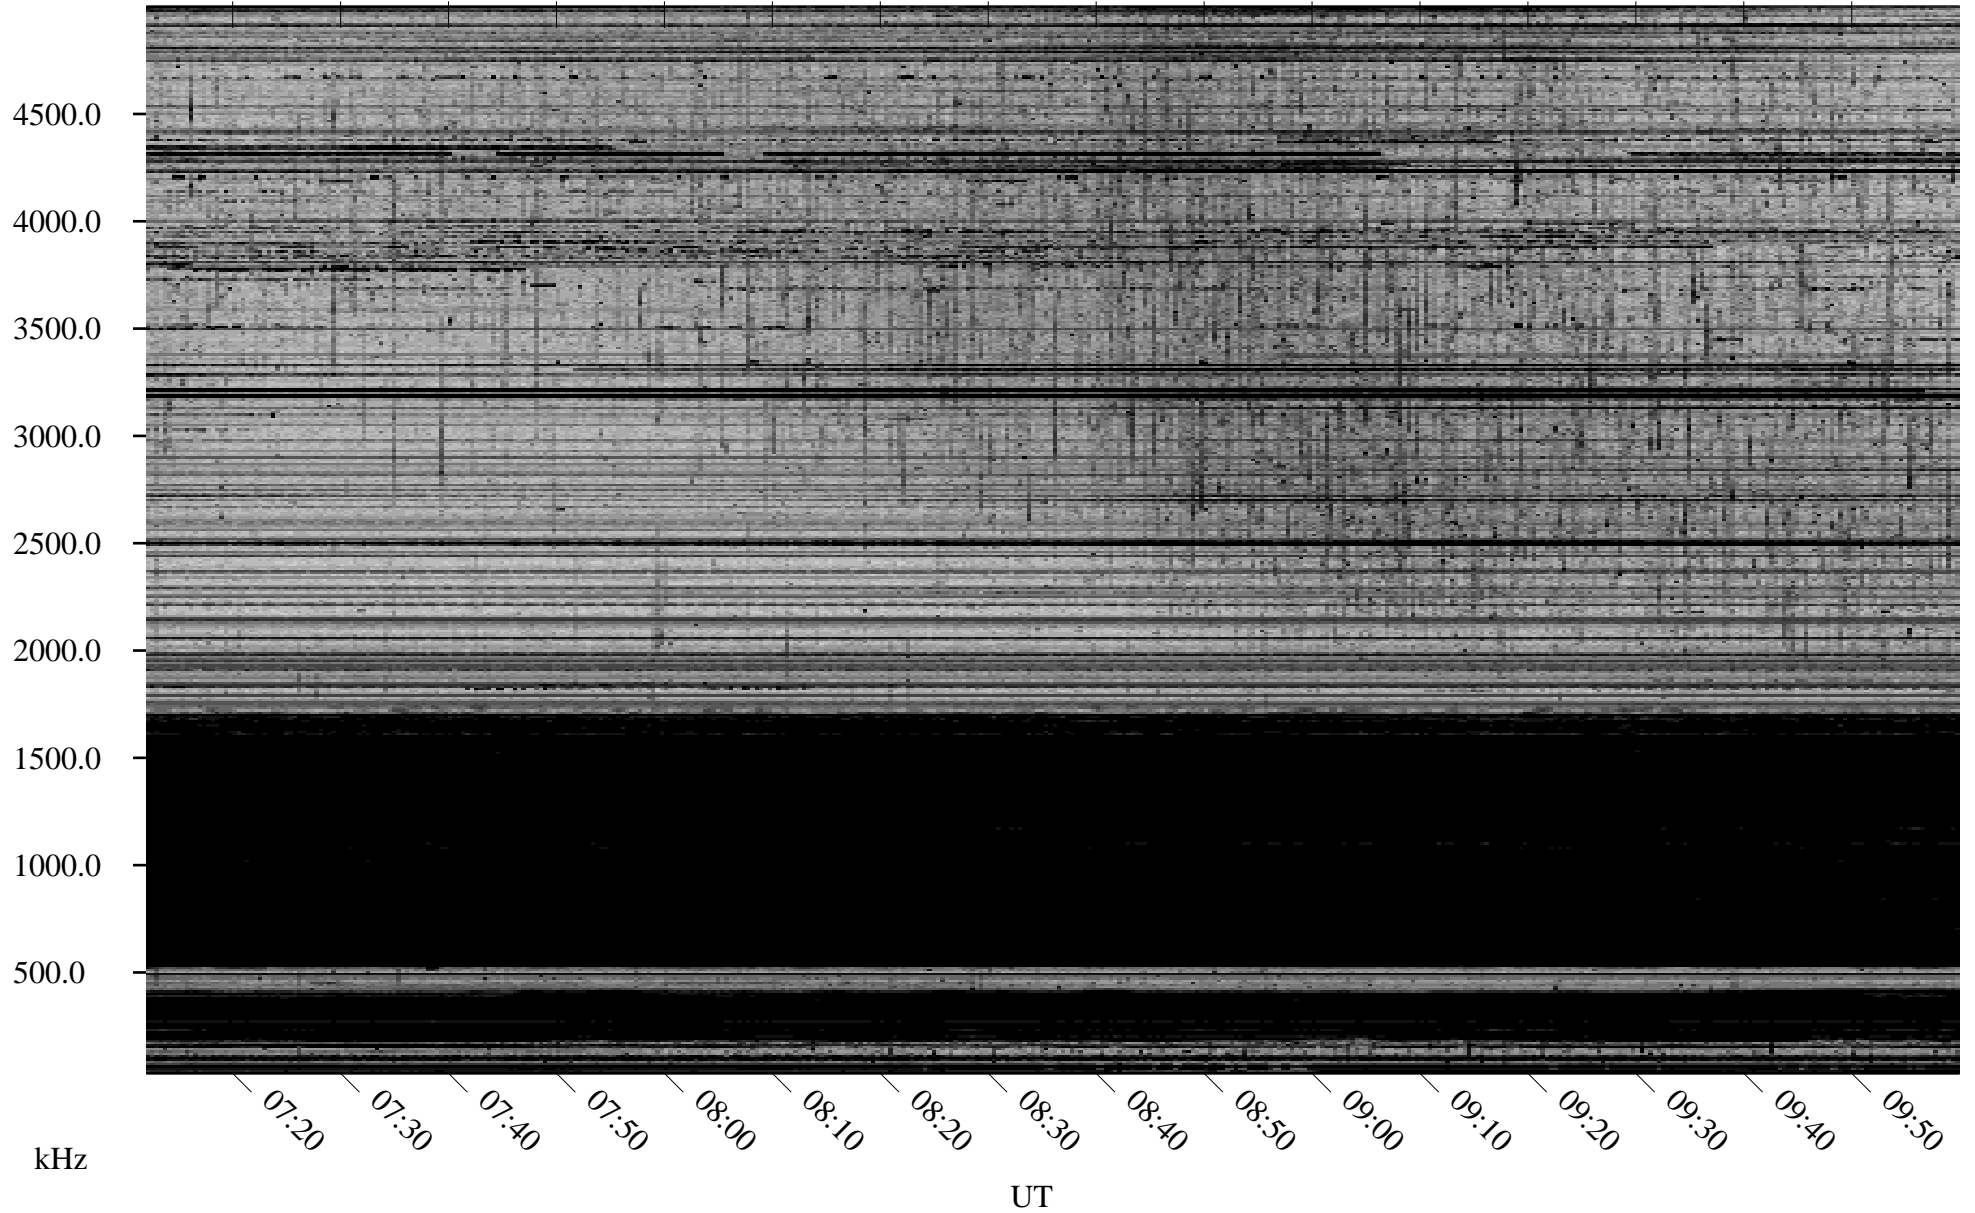

01/09/2008 Churchill, Manitoba

Linear Scale Black = 161 White = 15

ch08009l.r00SUm max_12

Page 1

01/09/2008 Churchill, Manitoba

Linear Scale Black = 161 White = 15

ch08009l.r00SUm max_12

Page 2

01/10/2008 Churchill, Manitoba

Linear Scale Black = 161 White = 15

ch08009l.r00SUm max_12

Page 3

01/10/2008 Churchill, Manitoba

Linear Scale Black = 161 White = 15

ch08009l.r00SUm max_12

Page 4

01/10/2008 Churchill, Manitoba

Linear Scale Black = 161 White = 15

ch08009l.r00SUm max_12

Page 5

01/10/2008 Churchill, Manitoba

Linear Scale Black = 161 White = 15

ch08009l.r00SUm max_12

Page 6

01/10/2008 Churchill, Manitoba

Linear Scale Black = 161 White = 15

ch08009l.r00SUm max_12

Page 7

01/10/2008 Churchill, Manitoba

Linear Scale Black = 161 White = 15

ch08009l.r00SUm max_12