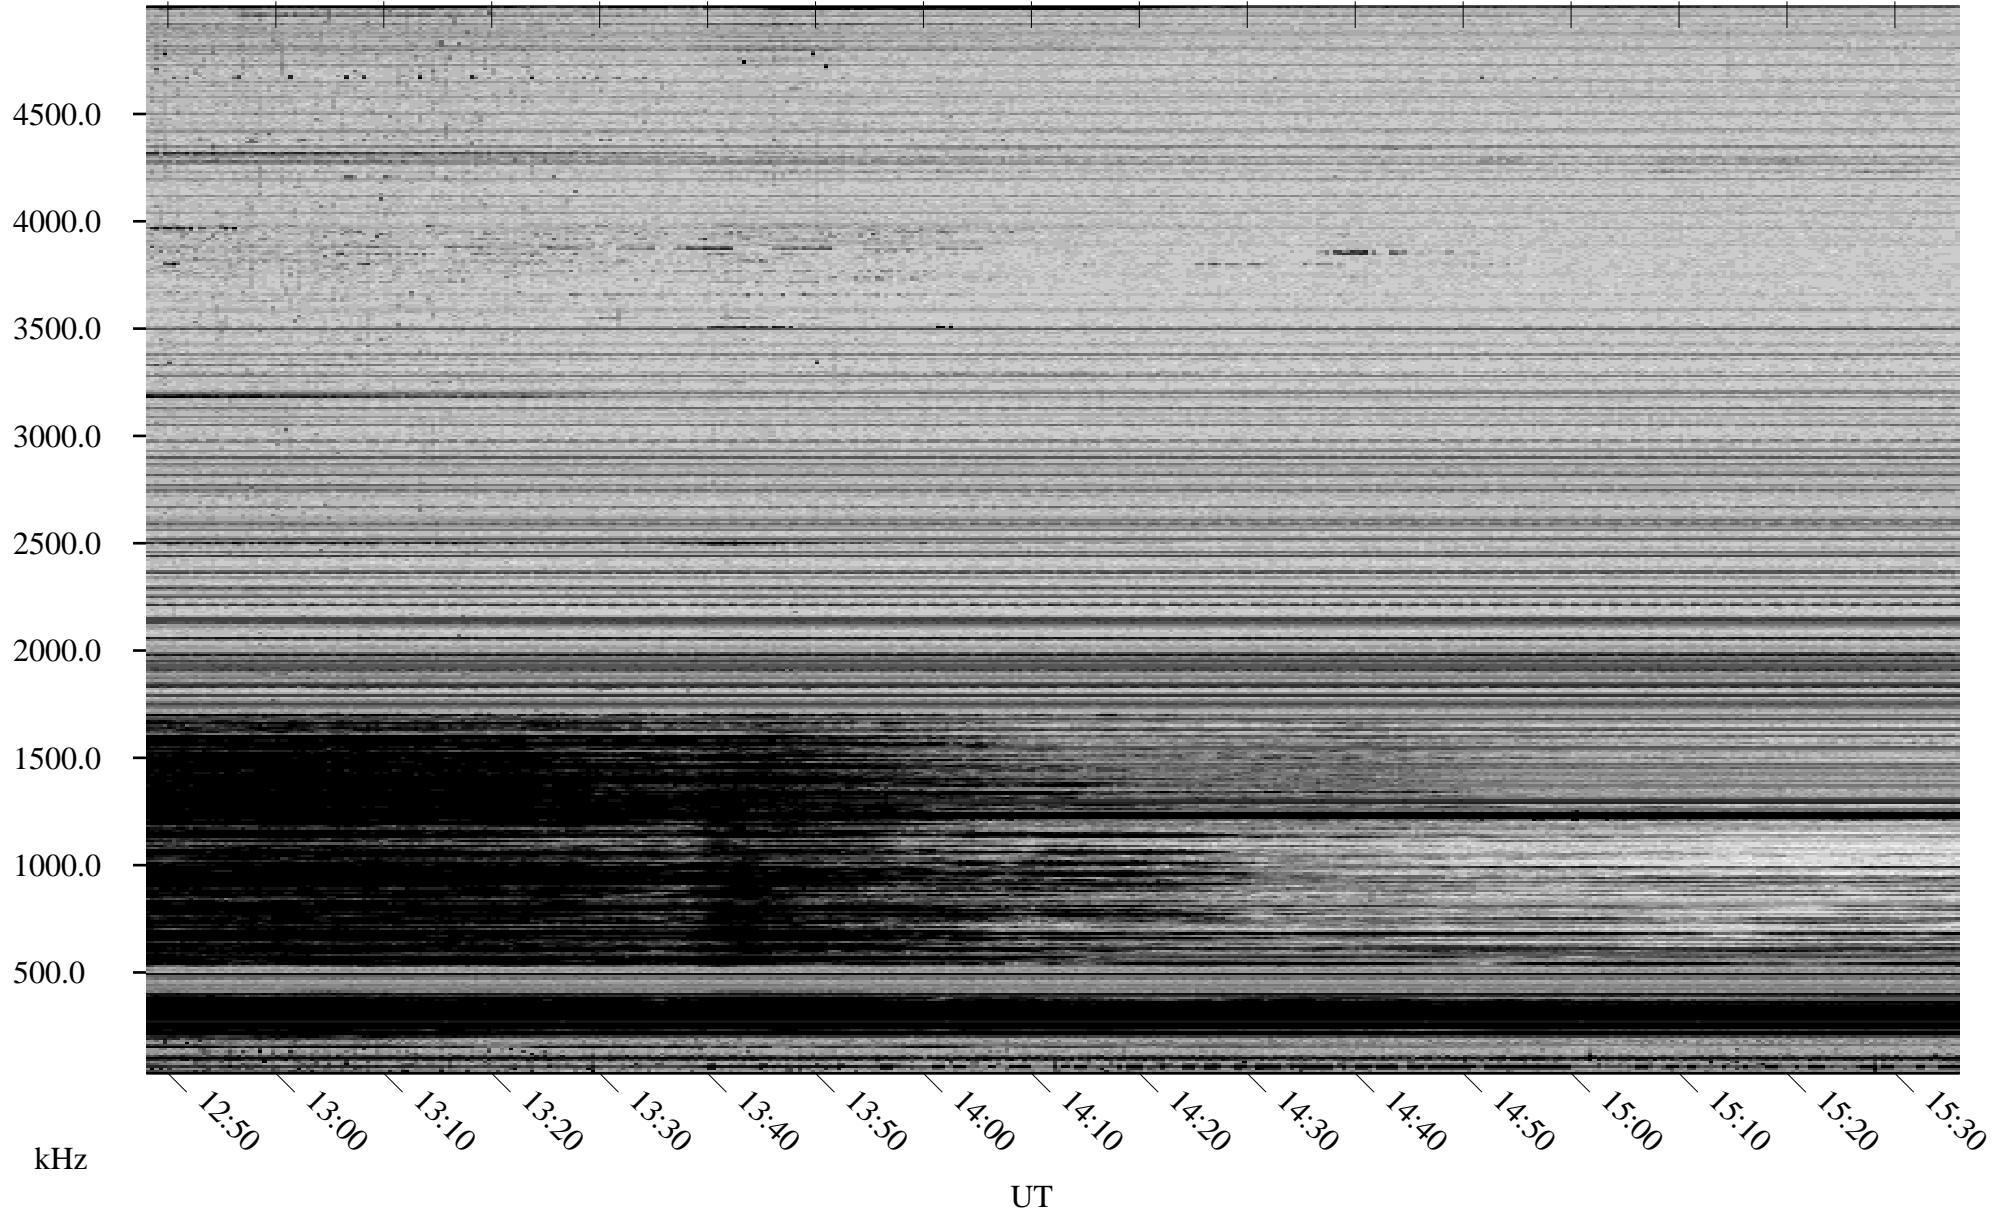

01/09/2008 Churchill, Manitoba

Linear Scale Black = 161 White = 15

ch08009l.r00SUm max_12

Page 1

01/09/2008 Churchill, Manitoba

Linear Scale Black = 161 White = 15

ch08009l.r00SUm max_12

Page 2

01/10/2008 Churchill, Manitoba

Linear Scale Black = 161 White = 15

ch08009l.r00SUm max_12

Page 3

01/10/2008 Churchill, Manitoba

Linear Scale Black = 161 White = 15

ch08009l.r00SUm max_12

Page 4

01/10/2008 Churchill, Manitoba

Linear Scale Black = 161 White = 15

ch08009l.r00SUm max_12

Page 5

01/10/2008 Churchill, Manitoba

Linear Scale Black = 161 White = 15

ch08009l.r00SUm max_12

Page 6

01/10/2008 Churchill, Manitoba

Linear Scale Black = 161 White = 15

ch08009l.r00SUm max_12

Page 7

01/10/2008 Churchill, Manitoba

Linear Scale Black = 161 White = 15

ch08009l.r00SUm max_12