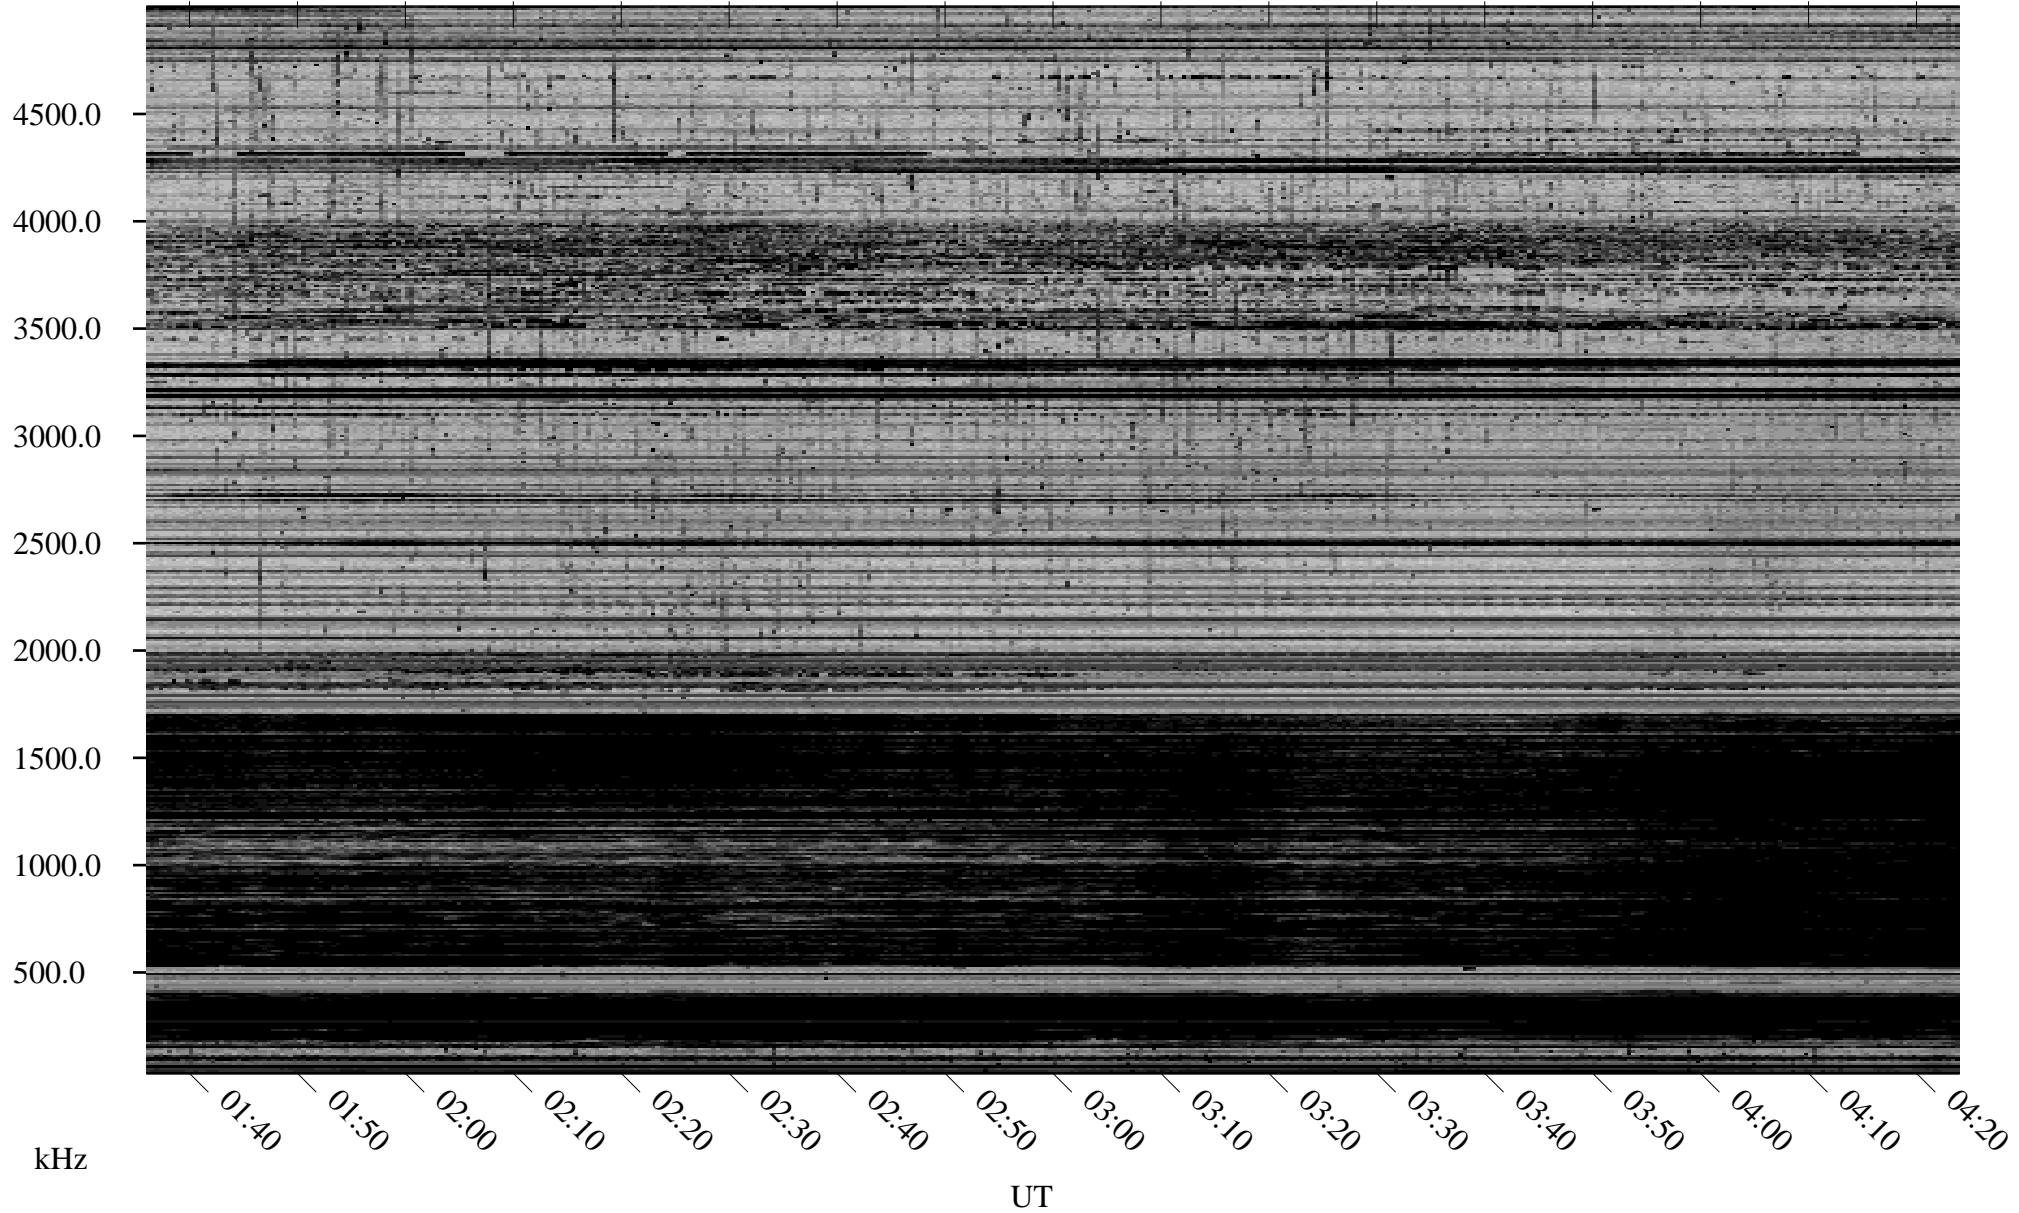

01/09/2008 Churchill, Manitoba

Linear Scale Black = 161 White = 15

ch08009l.r00SUm max_12

Page 1

01/09/2008 Churchill, Manitoba

Linear Scale Black = 161 White = 15

ch08009l.r00SUm max_12

Page 2

01/10/2008 Churchill, Manitoba

Linear Scale Black = 161 White = 15

ch08009l.r00SUm max_12

Page 3

01/10/2008 Churchill, Manitoba

Linear Scale Black = 161 White = 15

ch08009l.r00SUm max_12

Page 4

01/10/2008 Churchill, Manitoba

Linear Scale Black = 161 White = 15

ch08009l.r00SUm max_12

Page 5

01/10/2008 Churchill, Manitoba

Linear Scale Black = 161 White = 15

ch08009l.r00SUm max_12

Page 6

01/10/2008 Churchill, Manitoba

Linear Scale Black = 161 White = 15

ch08009l.r00SUm max_12

Page 7

01/10/2008 Churchill, Manitoba

Linear Scale Black = 161 White = 15

ch08009l.r00SUm max_12