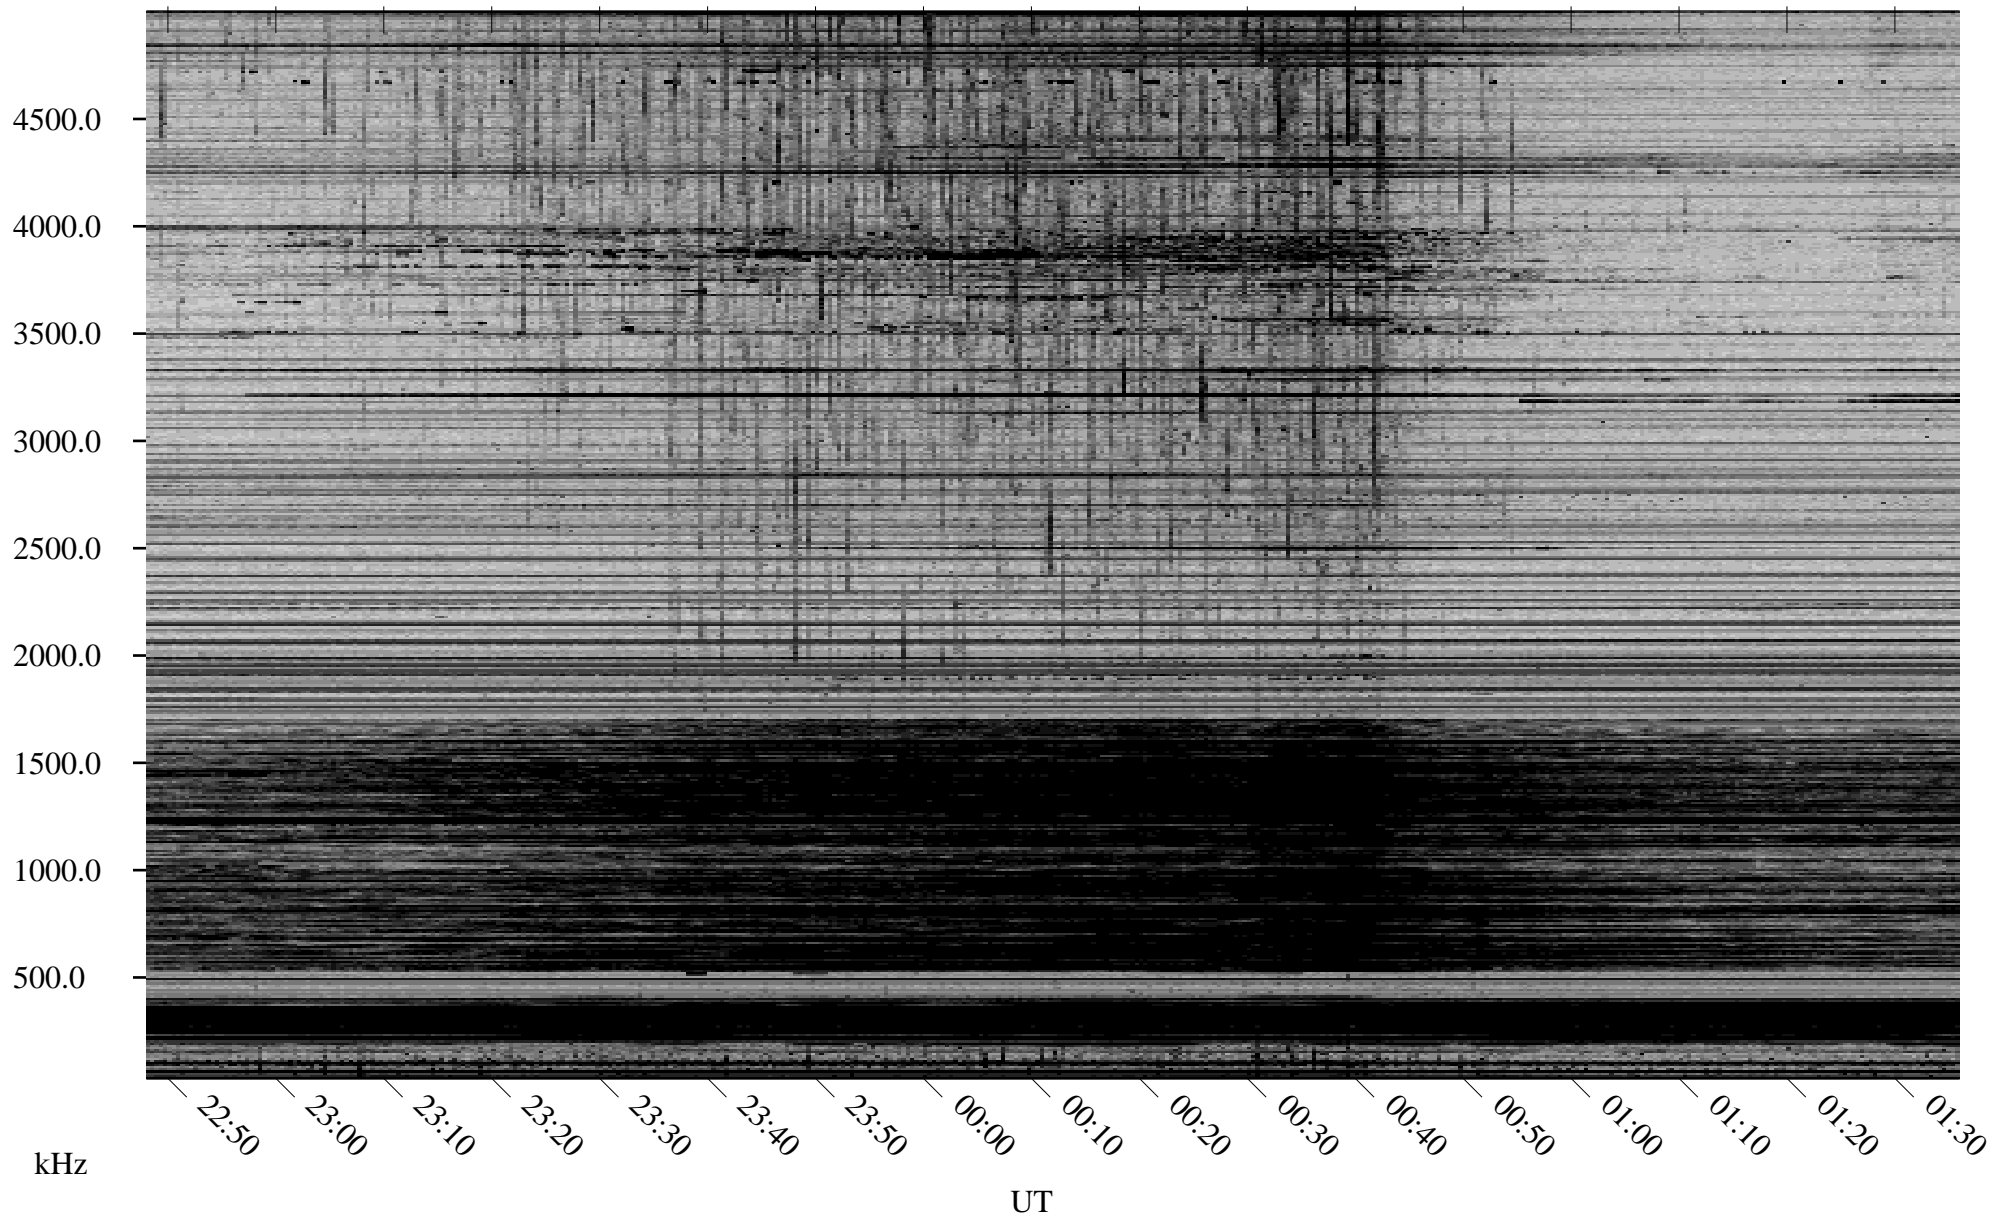

01/10/2008 Churchill, Manitoba

Linear Scale Black = 161 White = 15

ch08010l.r00SUm max_12

Page 1

01/10/2008 Churchill, Manitoba

Linear Scale Black = 161 White = 15

ch08010l.r00SUm max_12

Page 2

01/11/2008 Churchill, Manitoba

Linear Scale Black = 161 White = 15

ch08010l.r00SUm max_12

Page 3

01/11/2008 Churchill, Manitoba

Linear Scale Black = 161 White = 15

ch08010l.r00SUm max_12

Page 4

01/11/2008 Churchill, Manitoba

Linear Scale Black = 161 White = 15

ch08010l.r00SUm max_12

Page 5

01/11/2008 Churchill, Manitoba

Linear Scale Black = 161 White = 15

ch08010l.r00SUm max_12

Page 6

01/11/2008 Churchill, Manitoba

Linear Scale Black = 161 White = 15

ch08010l.r00SUm max_12

Page 7

01/11/2008 Churchill, Manitoba

Linear Scale Black = 161 White = 15

ch08010l.r00SUm max_12

Page 8