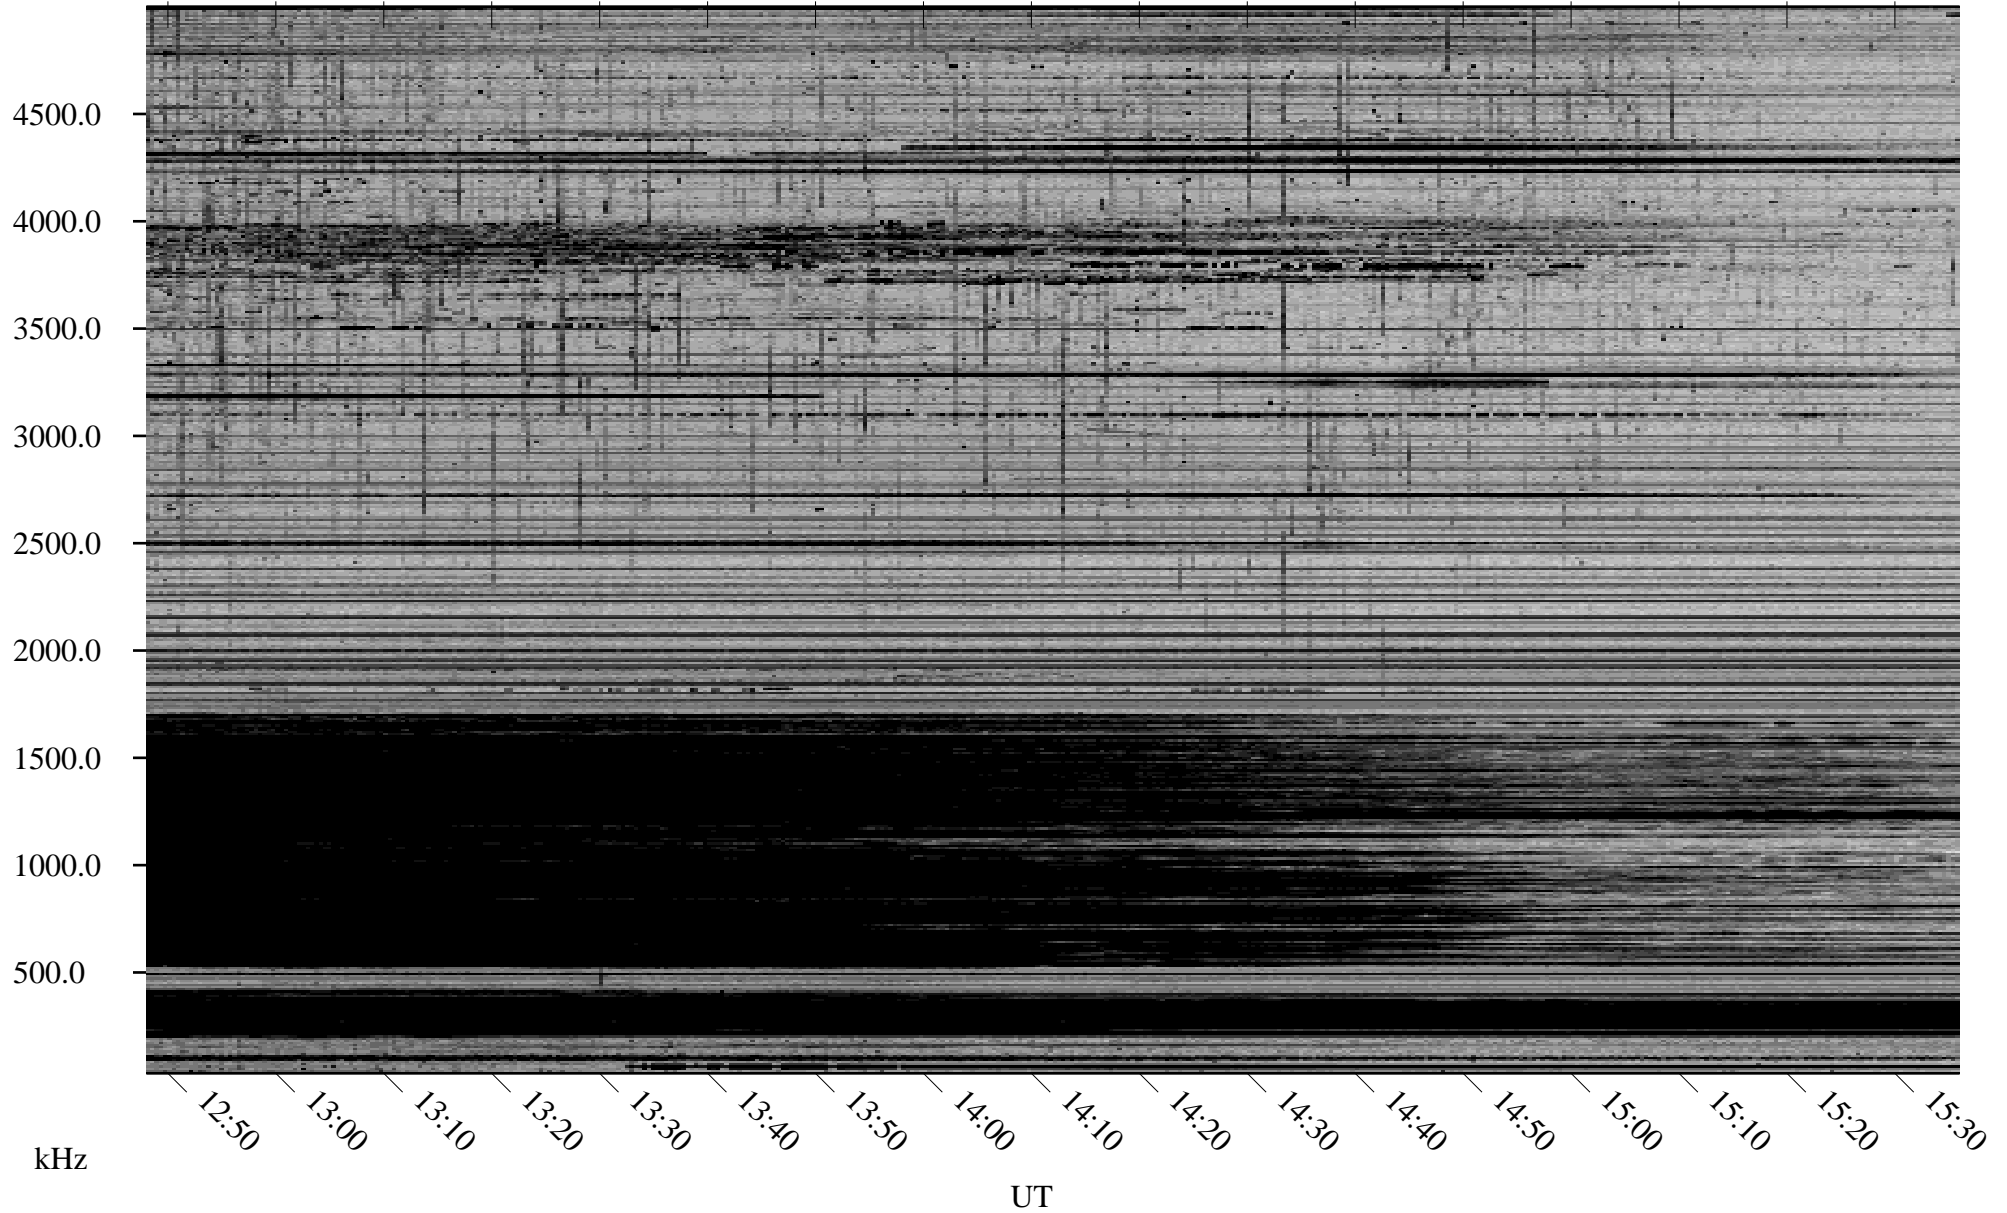

01/10/2008 Churchill, Manitoba

Linear Scale Black = 161 White = 15

ch08010l.r00SUm max_12

Page 1

01/10/2008 Churchill, Manitoba

Linear Scale Black = 161 White = 15

ch08010l.r00SUm max_12

Page 2

01/11/2008 Churchill, Manitoba

Linear Scale Black = 161 White = 15

ch08010l.r00SUm max_12

Page 3

01/11/2008 Churchill, Manitoba

Linear Scale Black = 161 White = 15

ch08010l.r00SUm max_12

Page 4

01/11/2008 Churchill, Manitoba

Linear Scale Black = 161 White = 15

ch08010l.r00SUm max_12

Page 5

01/11/2008 Churchill, Manitoba

Linear Scale Black = 161 White = 15

ch08010l.r00SUm max_12

Page 6

01/11/2008 Churchill, Manitoba

Linear Scale Black = 161 White = 15

ch08010l.r00SUm max_12

Page 7

01/11/2008 Churchill, Manitoba

Linear Scale Black = 161 White = 15

ch08010l.r00SUm max_12

Page 8