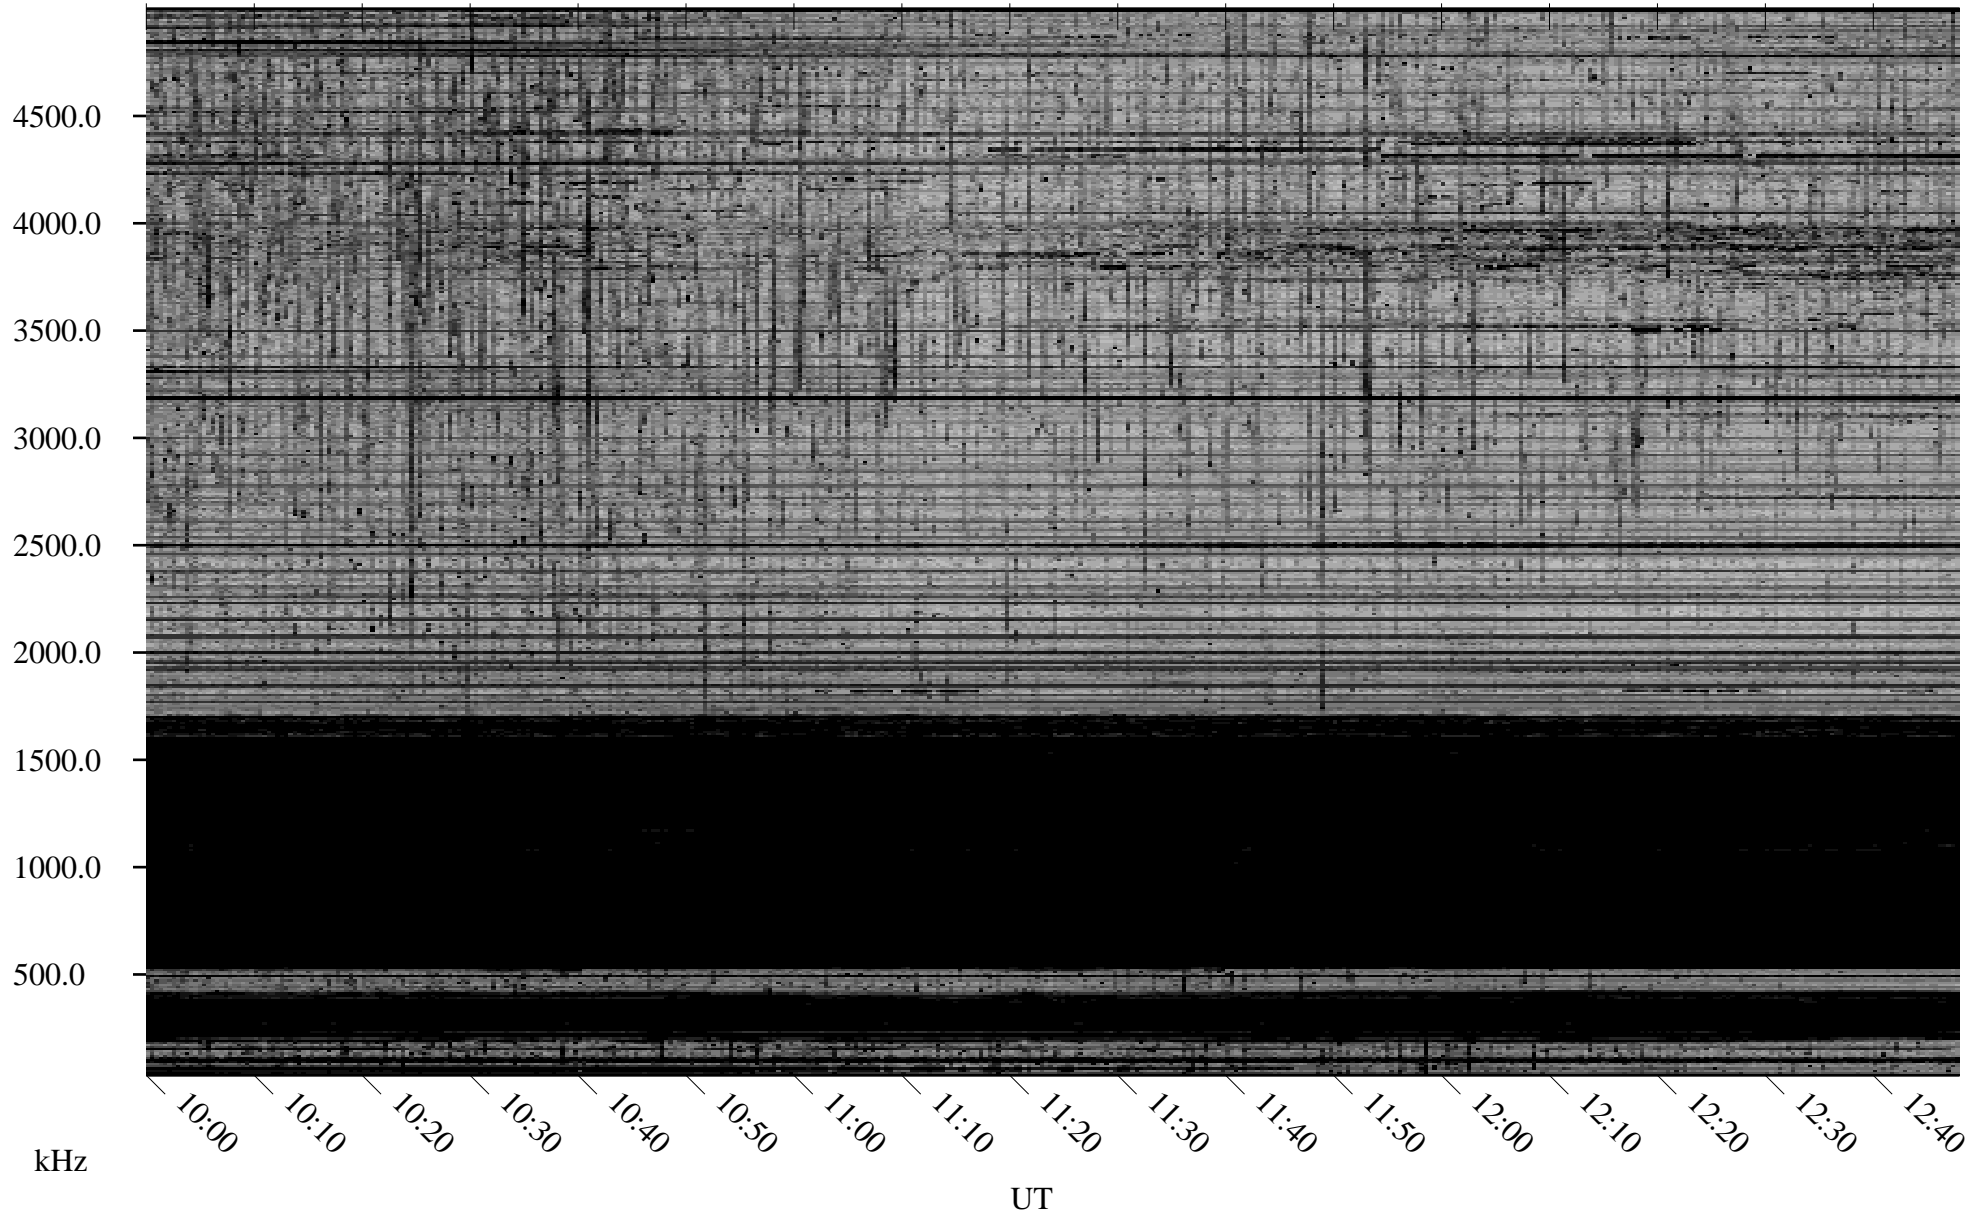

01/11/2008 Churchill, Manitoba

Linear Scale Black = 161 White = 15

ch08010l.r00SUm max_12

Page 5

01/11/2008 Churchill, Manitoba

Linear Scale Black = 161 White = 15

ch08010l.r00SUm max_12

Page 6

01/11/2008 Churchill, Manitoba

Linear Scale Black = 161 White = 15

ch08010l.r00SUm max_12

Page 7

01/11/2008 Churchill, Manitoba

Linear Scale Black = 161 White = 15

ch08010l.r00SUm max_12

Page 8