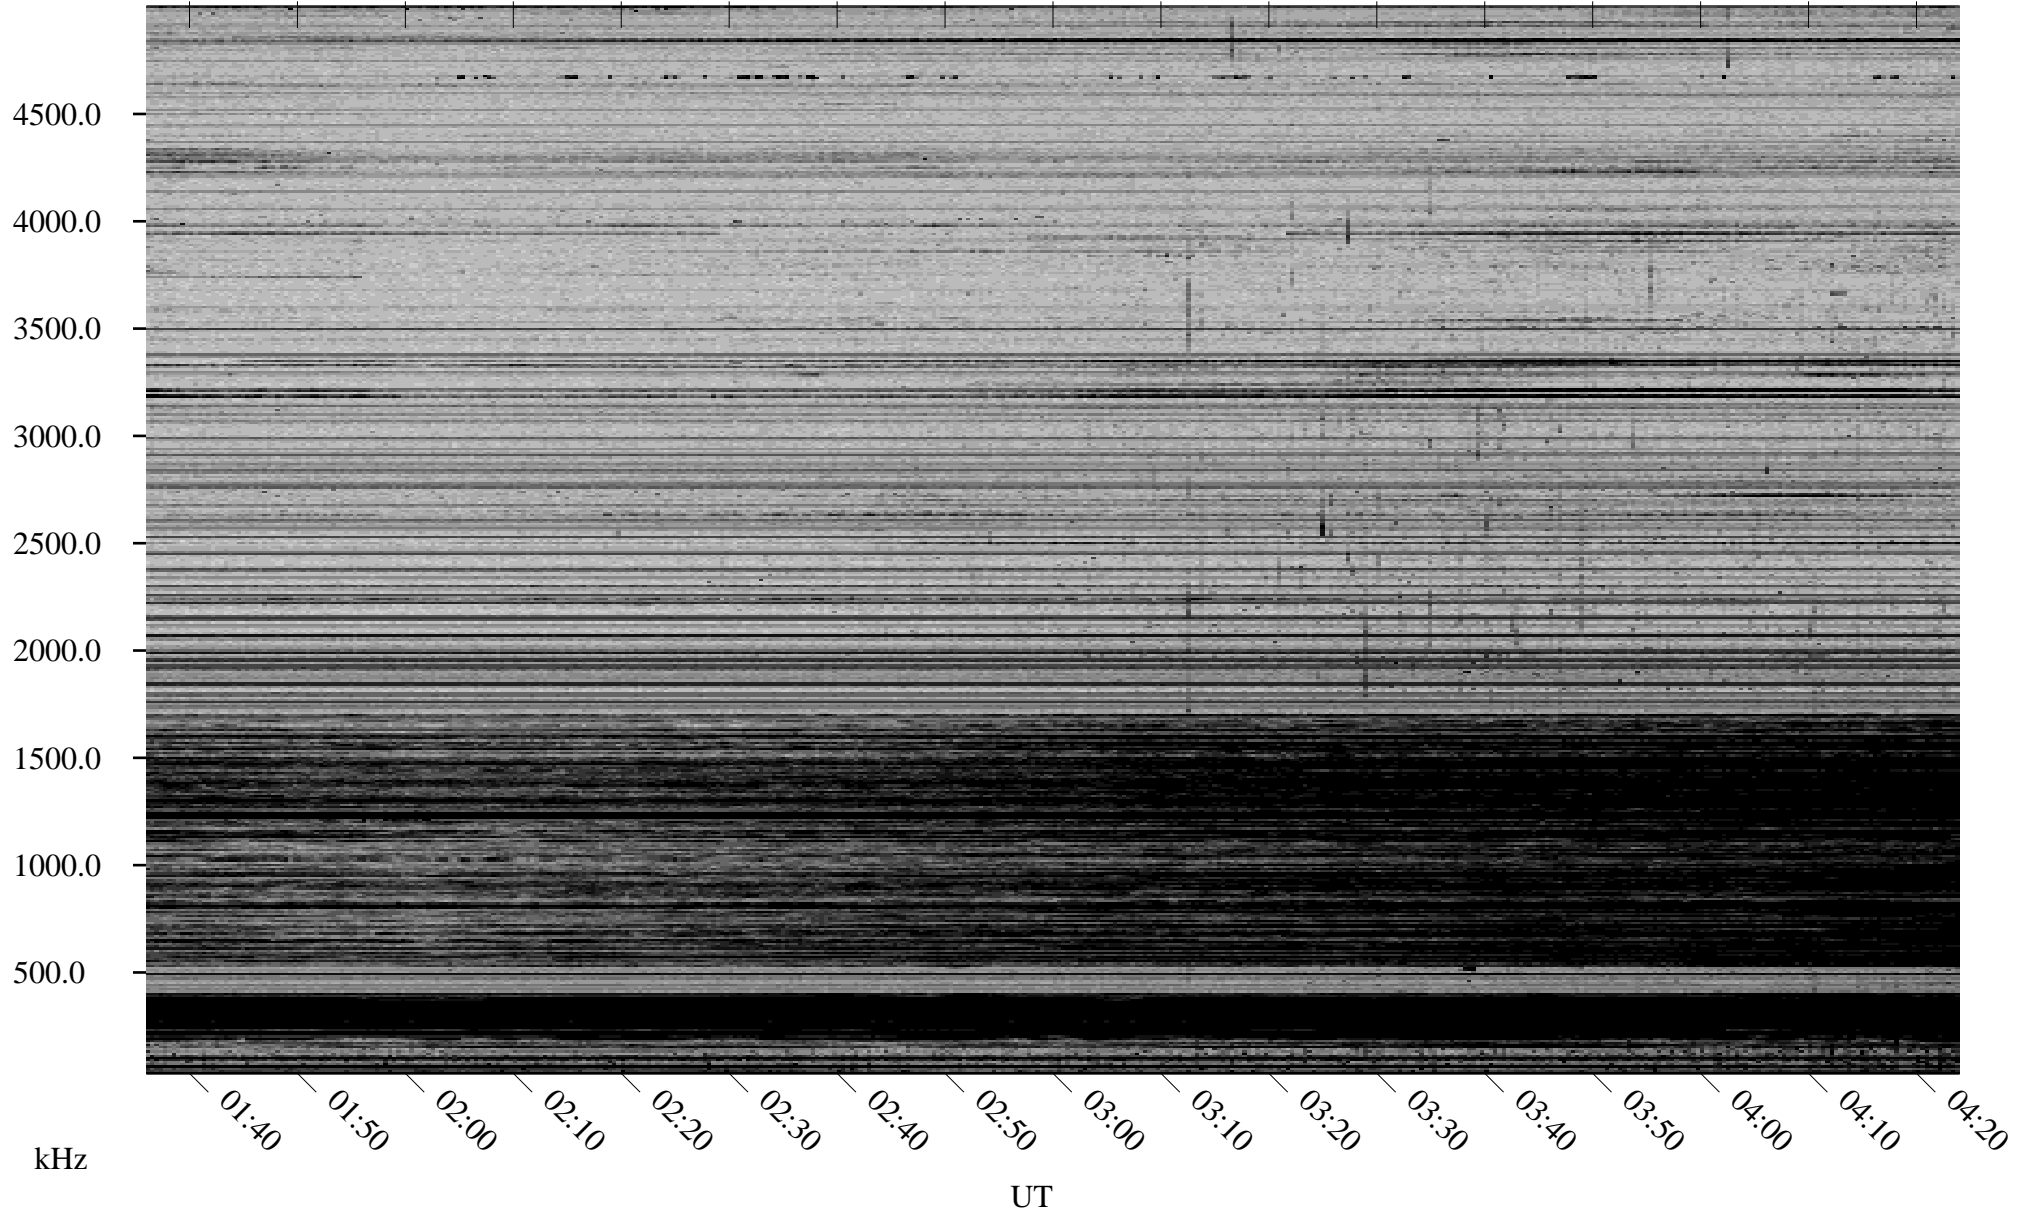

01/10/2008 Churchill, Manitoba

Linear Scale Black = 161 White = 15

ch08010l.r00SUm max_12

Page 1

01/10/2008 Churchill, Manitoba

Linear Scale Black = 161 White = 15

ch08010l.r00SUm max_12

Page 2

01/11/2008 Churchill, Manitoba

Linear Scale Black = 161 White = 15

ch08010l.r00SUm max_12

Page 3

01/11/2008 Churchill, Manitoba

Linear Scale Black = 161 White = 15

ch08010l.r00SUm max_12

Page 4

01/11/2008 Churchill, Manitoba

Linear Scale Black = 161 White = 15

ch08010l.r00SUm max_12

Page 5

01/11/2008 Churchill, Manitoba

Linear Scale Black = 161 White = 15

ch08010l.r00SUm max_12

Page 6

01/11/2008 Churchill, Manitoba

Linear Scale Black = 161 White = 15

ch08010l.r00SUm max_12

Page 7

01/11/2008 Churchill, Manitoba

Linear Scale Black = 161 White = 15

ch08010l.r00SUm max_12

Page 8