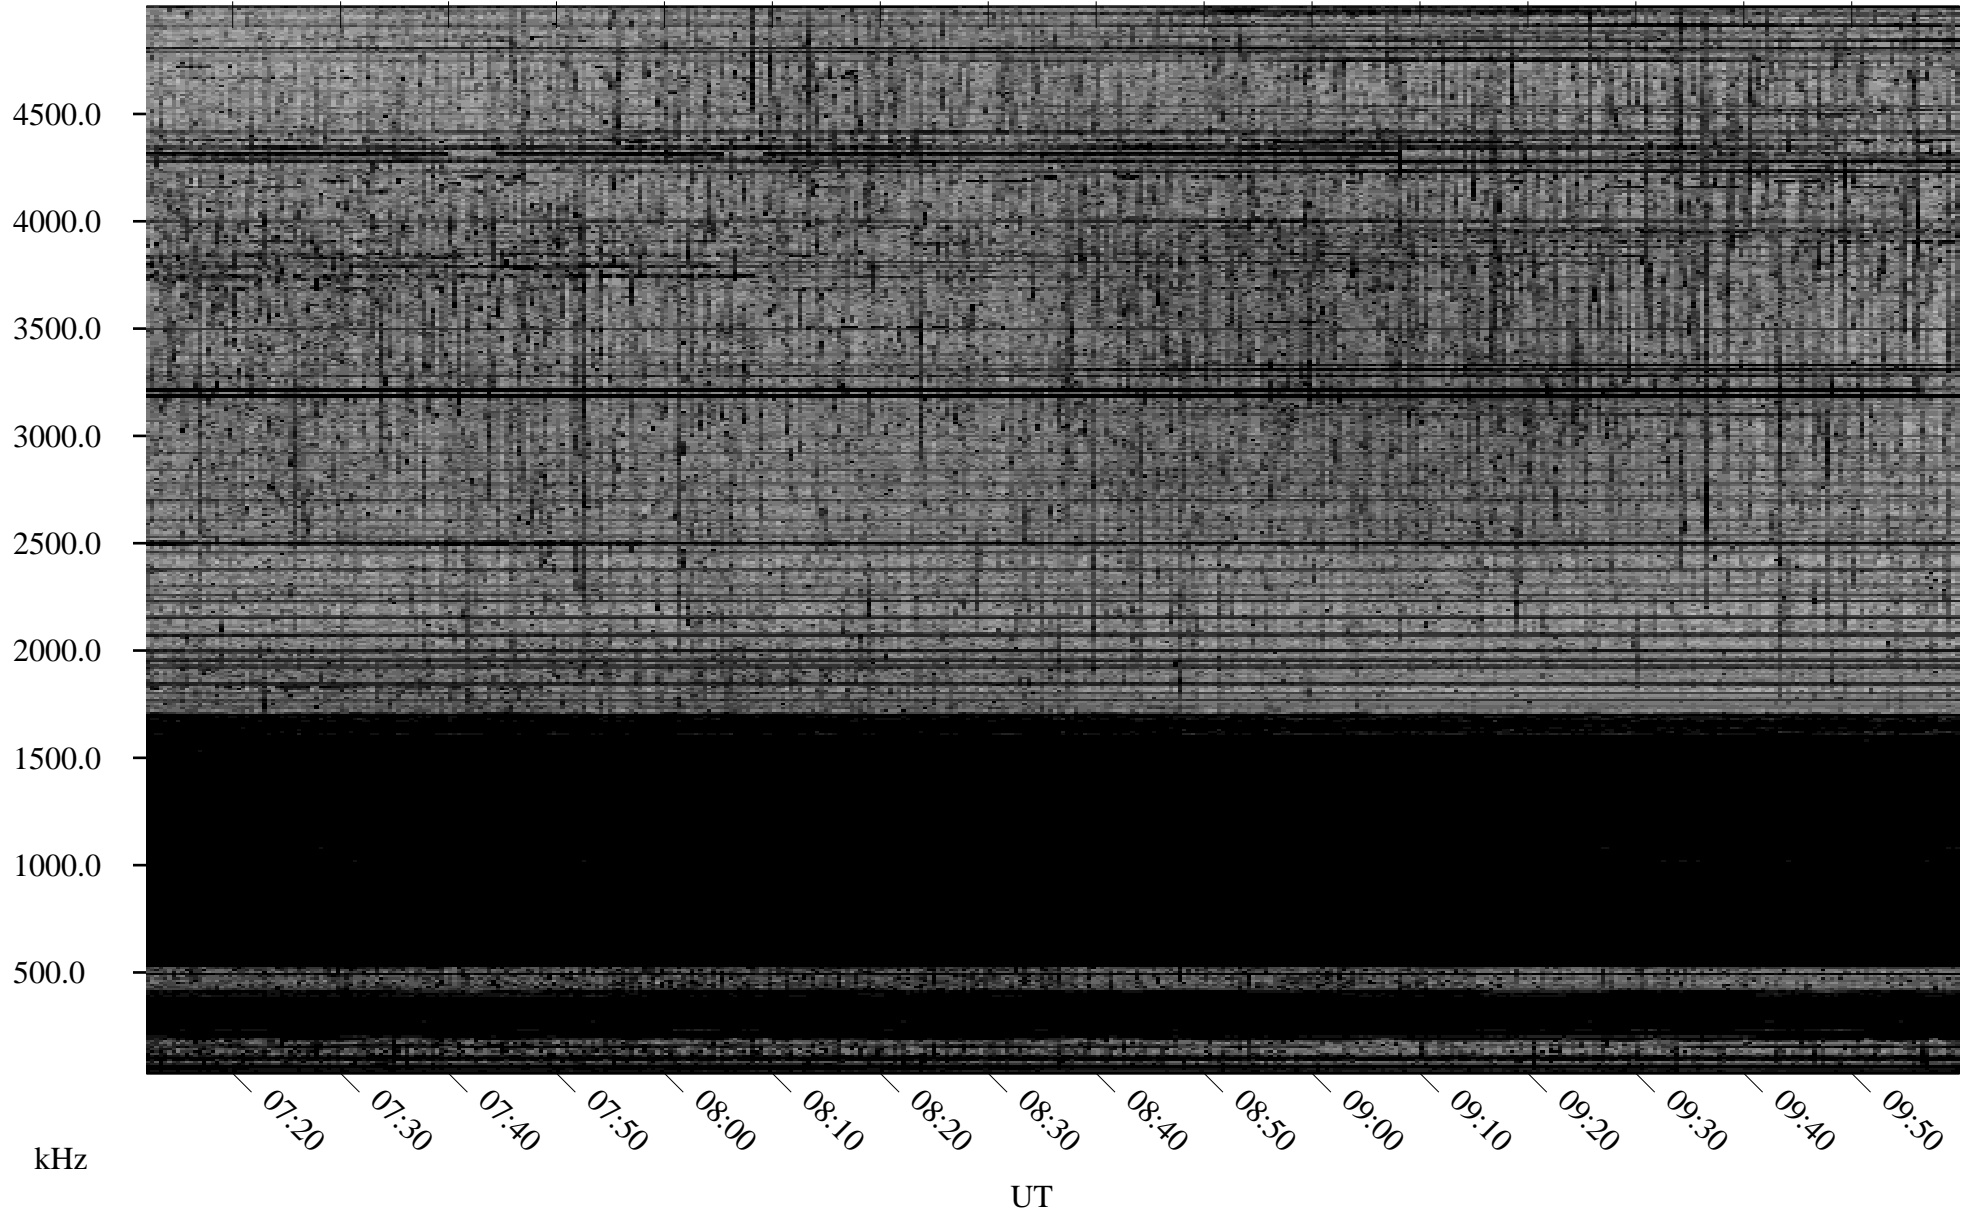

01/10/2008 Churchill, Manitoba

Linear Scale Black = 161 White = 15

ch08010l.r00SUm max_12

Page 1

01/10/2008 Churchill, Manitoba

Linear Scale Black = 161 White = 15

ch08010l.r00SUm max_12

Page 2

01/11/2008 Churchill, Manitoba

Linear Scale Black = 161 White = 15

ch08010l.r00SUm max_12

Page 3

01/11/2008 Churchill, Manitoba

Linear Scale Black = 161 White = 15

ch08010l.r00SUm max_12

Page 4

01/11/2008 Churchill, Manitoba

Linear Scale Black = 161 White = 15

ch08010l.r00SUm max_12

Page 5

01/11/2008 Churchill, Manitoba

Linear Scale Black = 161 White = 15

ch08010l.r00SUm max_12

Page 6

01/11/2008 Churchill, Manitoba

Linear Scale Black = 161 White = 15

ch08010l.r00SUm max_12

Page 7

01/11/2008 Churchill, Manitoba

Linear Scale Black = 161 White = 15

ch08010l.r00SUm max_12

Page 8