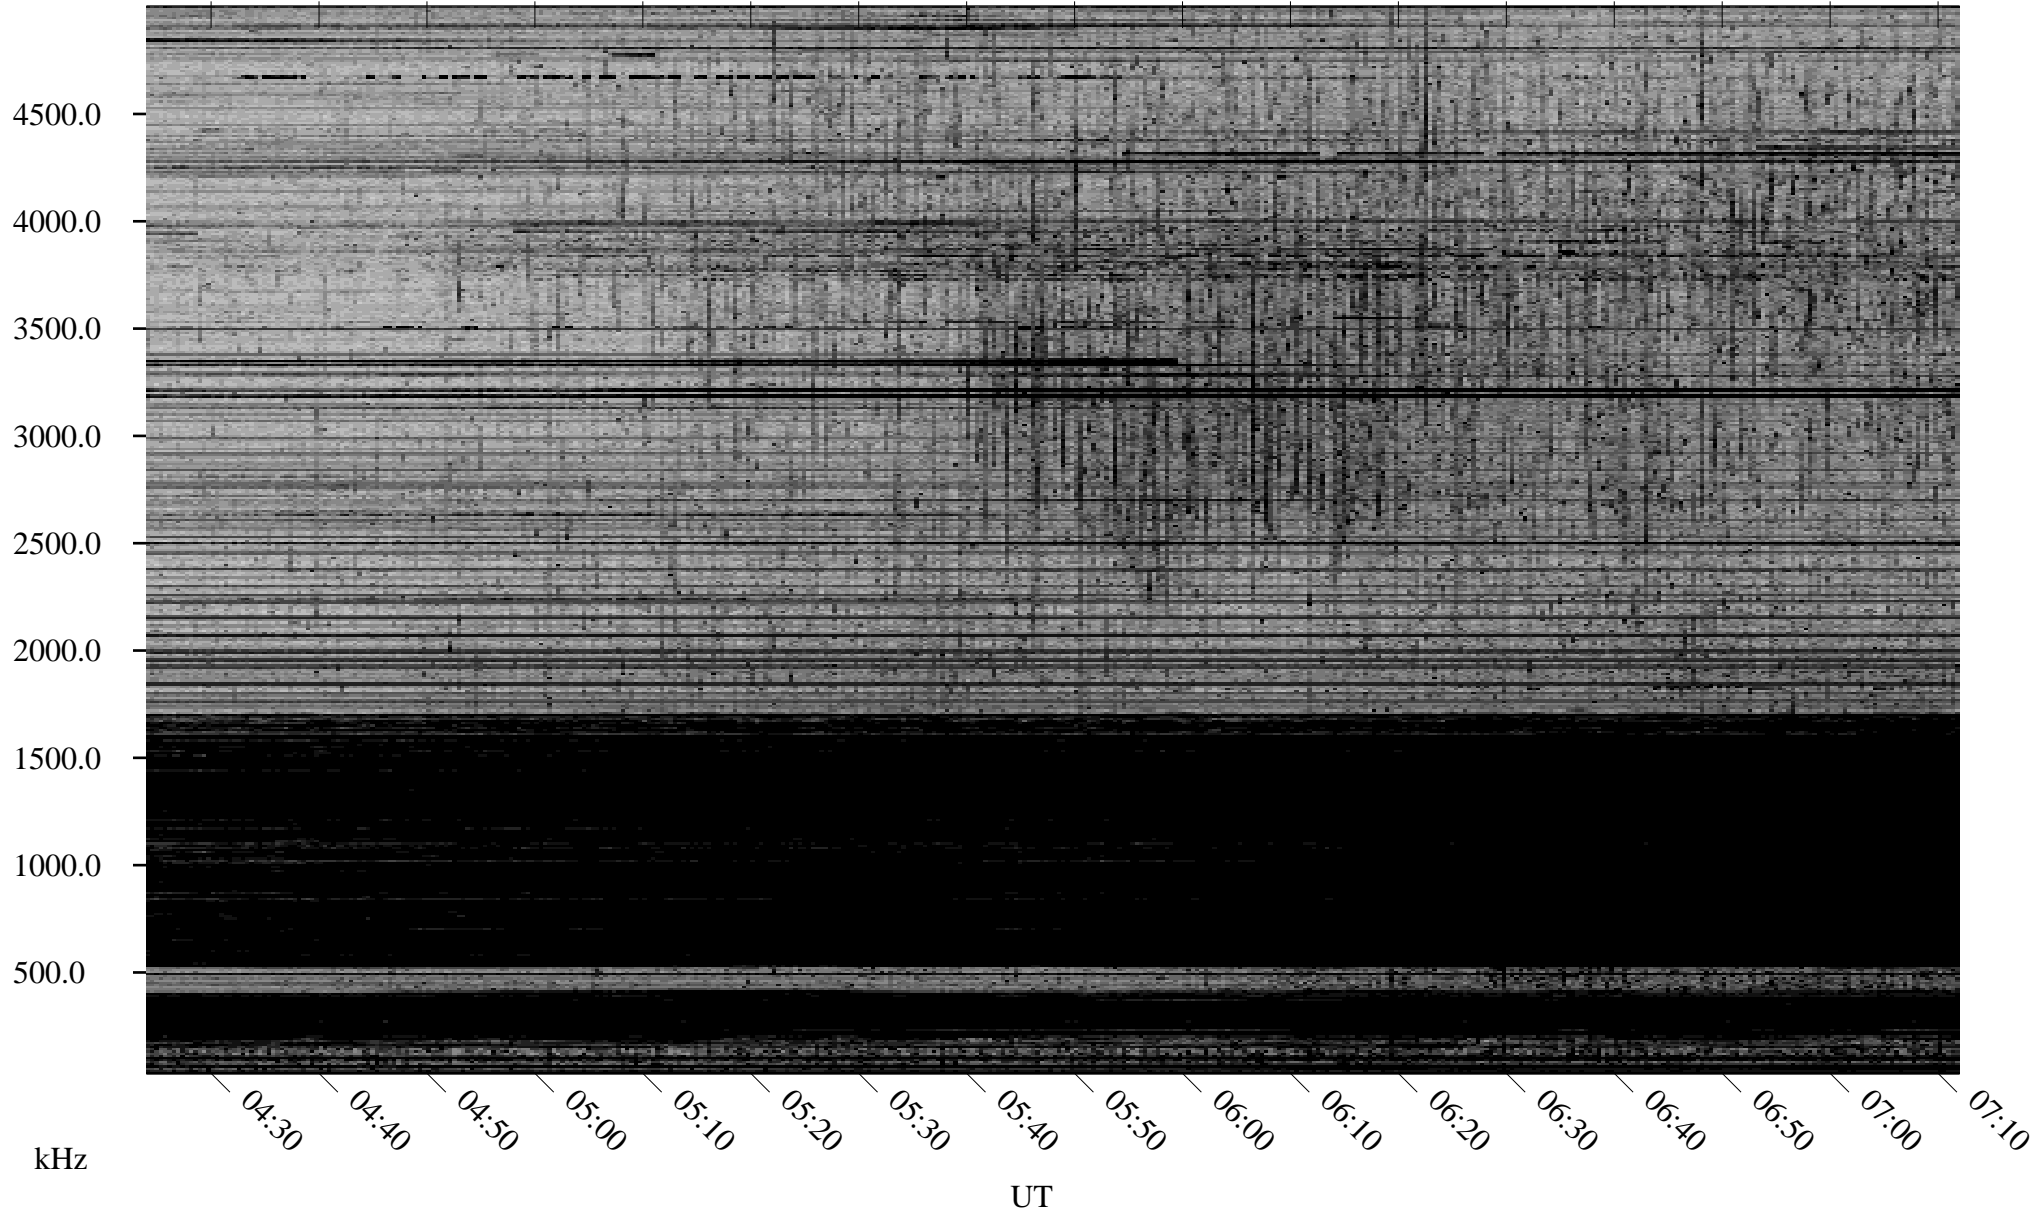

01/10/2008 Churchill, Manitoba

Linear Scale Black = 161 White = 15

ch08010l.r00SUm max_12

Page 1

01/10/2008 Churchill, Manitoba

Linear Scale Black = 161 White = 15

ch08010l.r00SUm max_12

Page 2

01/11/2008 Churchill, Manitoba

Linear Scale Black = 161 White = 15

ch08010l.r00SUm max_12

Page 3

01/11/2008 Churchill, Manitoba

Linear Scale Black = 161 White = 15

ch08010l.r00SUm max_12

Page 4

01/11/2008 Churchill, Manitoba

Linear Scale Black = 161 White = 15

ch08010l.r00SUm max_12

Page 5

01/11/2008 Churchill, Manitoba

Linear Scale Black = 161 White = 15

ch08010l.r00SUm max_12

Page 6

01/11/2008 Churchill, Manitoba

Linear Scale Black = 161 White = 15

ch08010l.r00SUm max_12

Page 7

01/11/2008 Churchill, Manitoba

Linear Scale Black = 161 White = 15

ch08010l.r00SUm max_12

Page 8