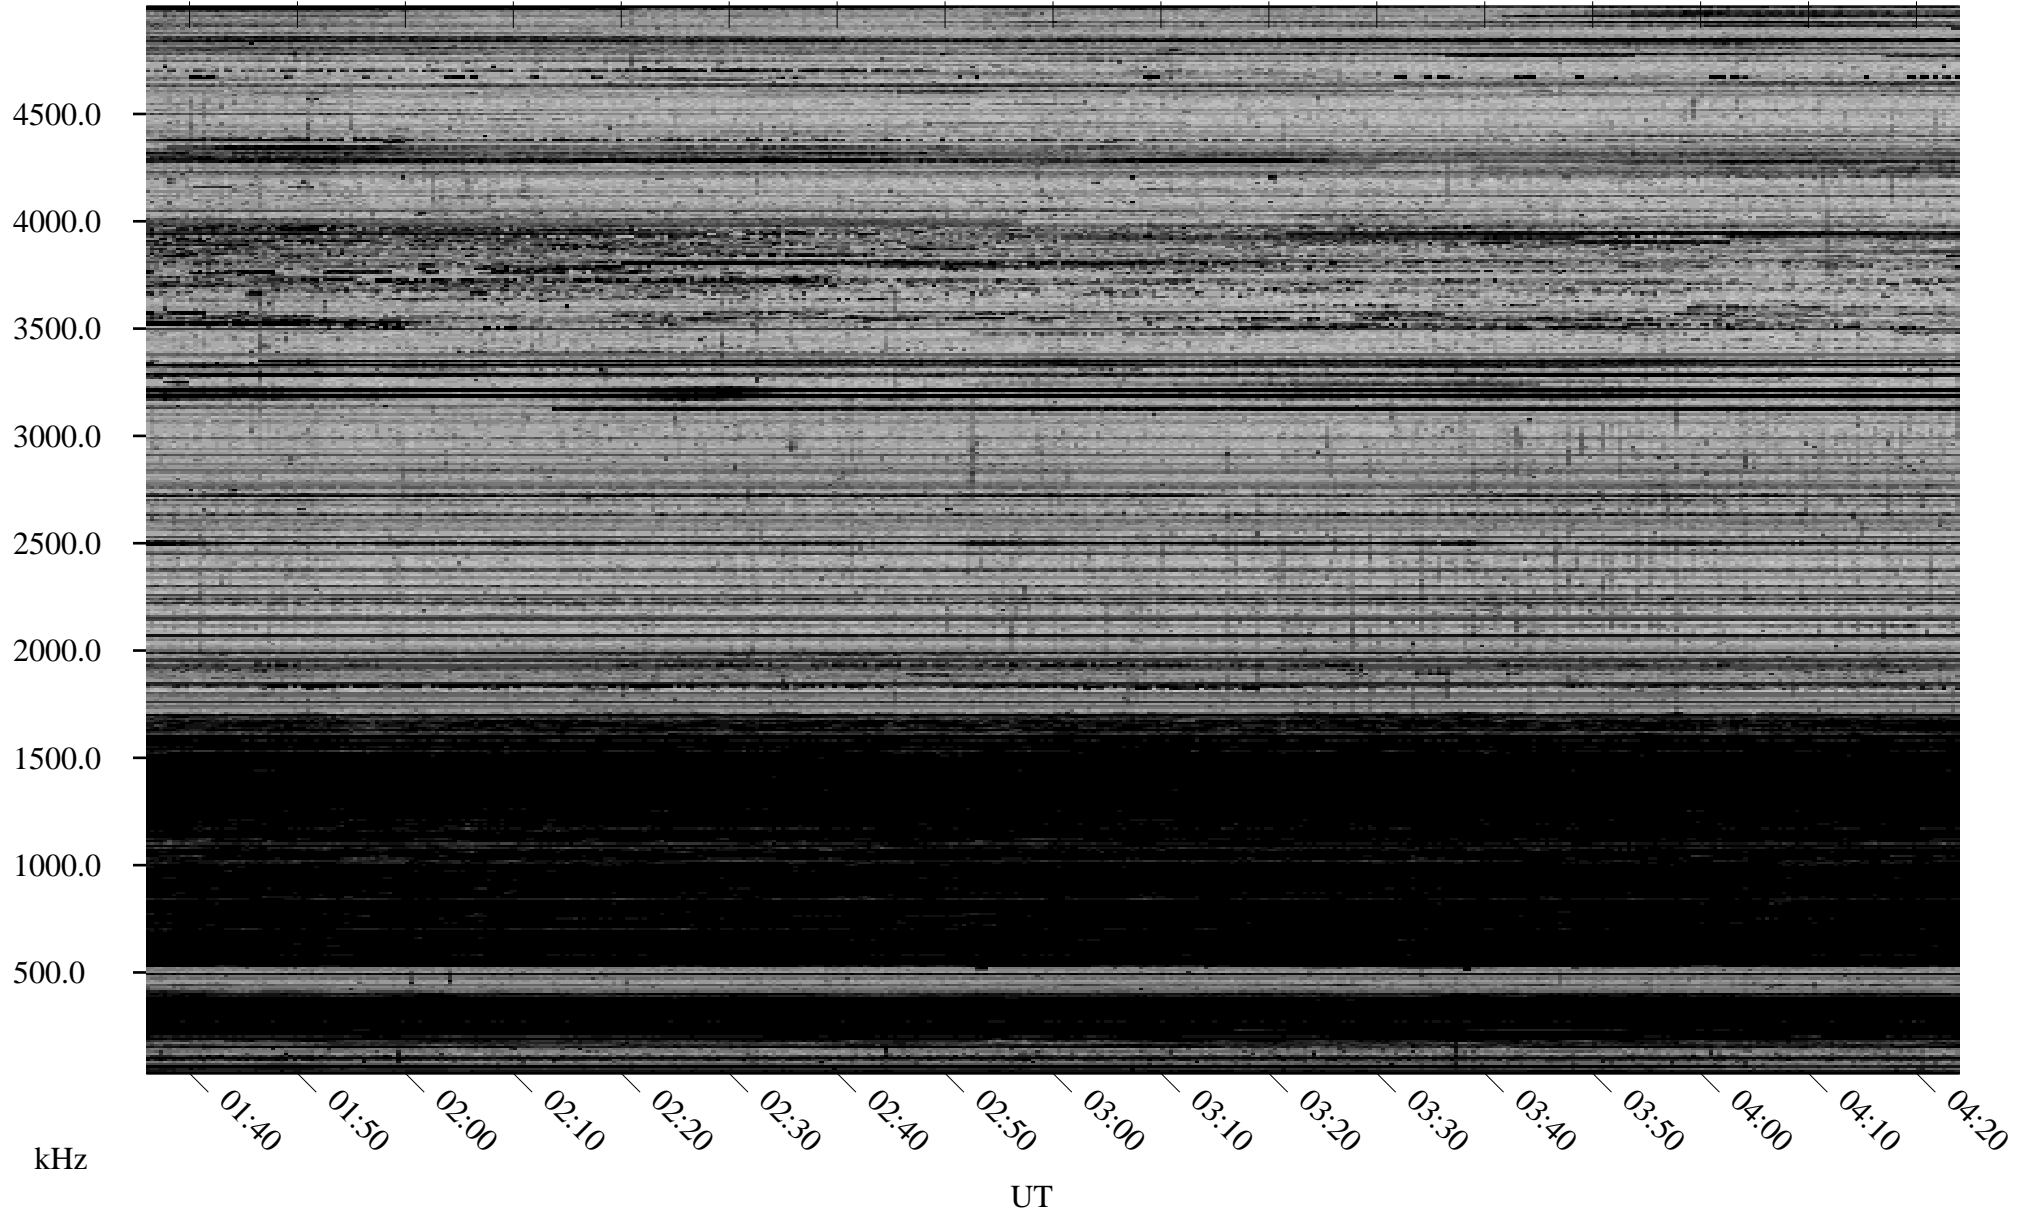

01/11/2008 Churchill, Manitoba

Linear Scale Black = 161 White = 15

ch080111.r00SUm max_12

Page 1

01/11/2008 Churchill, Manitoba

Linear Scale Black = 161 White = 15

ch080111.r00SUm max_12

Page 2

01/12/2008 Churchill, Manitoba

Linear Scale Black = 161 White = 15

ch080111.r00SUm max_12

Page 3

01/12/2008 Churchill, Manitoba

Linear Scale Black = 161 White = 15

ch080111.r00SUm max_12

Page 4

01/12/2008 Churchill, Manitoba

Linear Scale Black = 161 White = 15

ch080111.r00SUm max_12

Page 5

01/12/2008 Churchill, Manitoba

Linear Scale Black = 161 White = 15

ch080111.r00SUm max_12

Page 6

01/12/2008 Churchill, Manitoba

Linear Scale Black = 161 White = 15

ch080111.r00SUm max_12

Page 7

01/12/2008 Churchill, Manitoba

Linear Scale Black = 161 White = 15

ch080111.r00SUm max_12