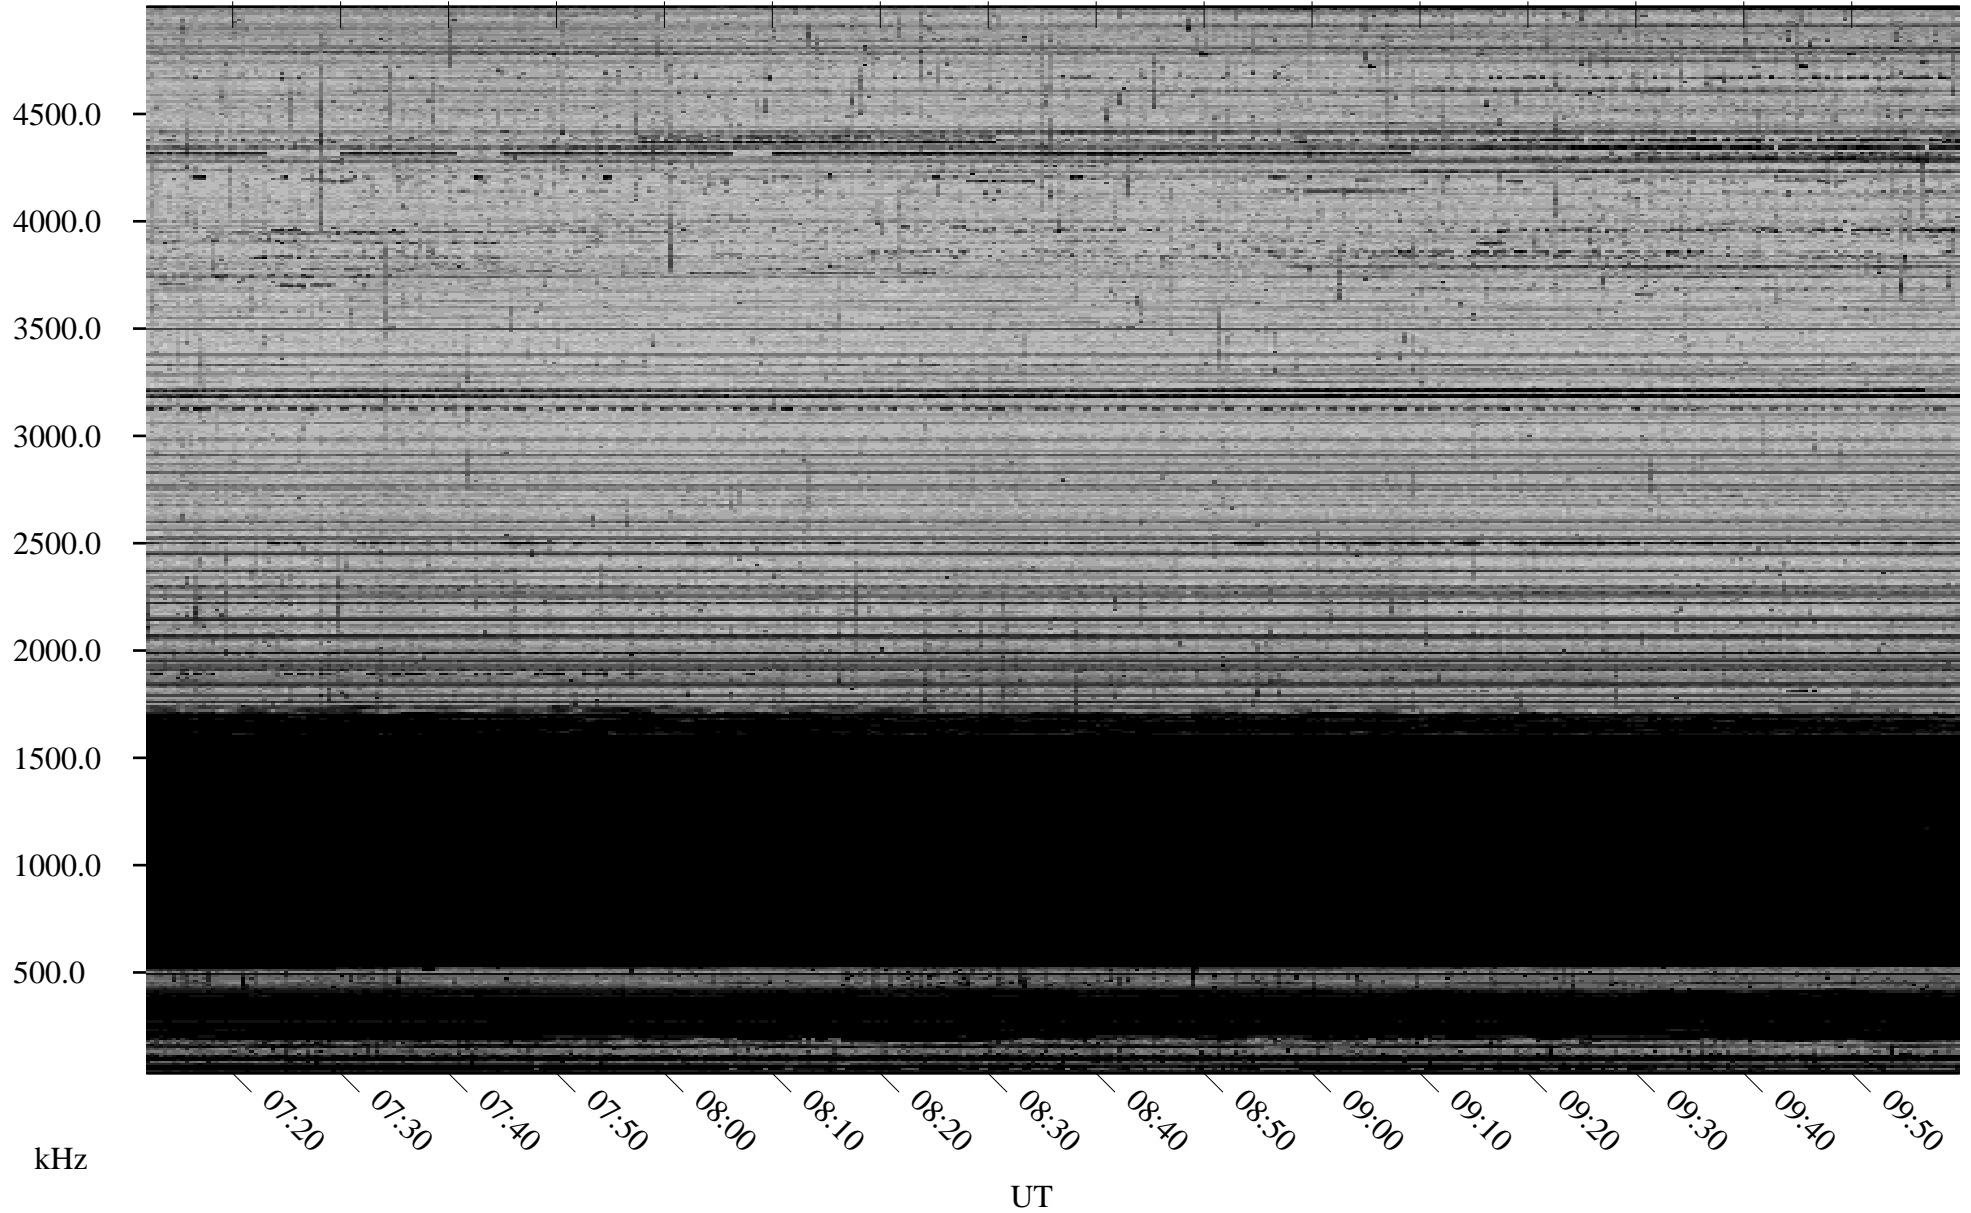

# 01/13/2008 Churchill, Manitoba

Linear Scale    Black = 161    White = 15

ch08012l.r00SUm max\_12

Page 4

# 01/13/2008 Churchill, Manitoba

Linear Scale    Black = 161    White = 15

ch08012l.r00SUm max\_12

Page 5

# 01/13/2008 Churchill, Manitoba

Linear Scale    Black = 161    White = 15

ch08012l.r00SUm max\_12

Page 6