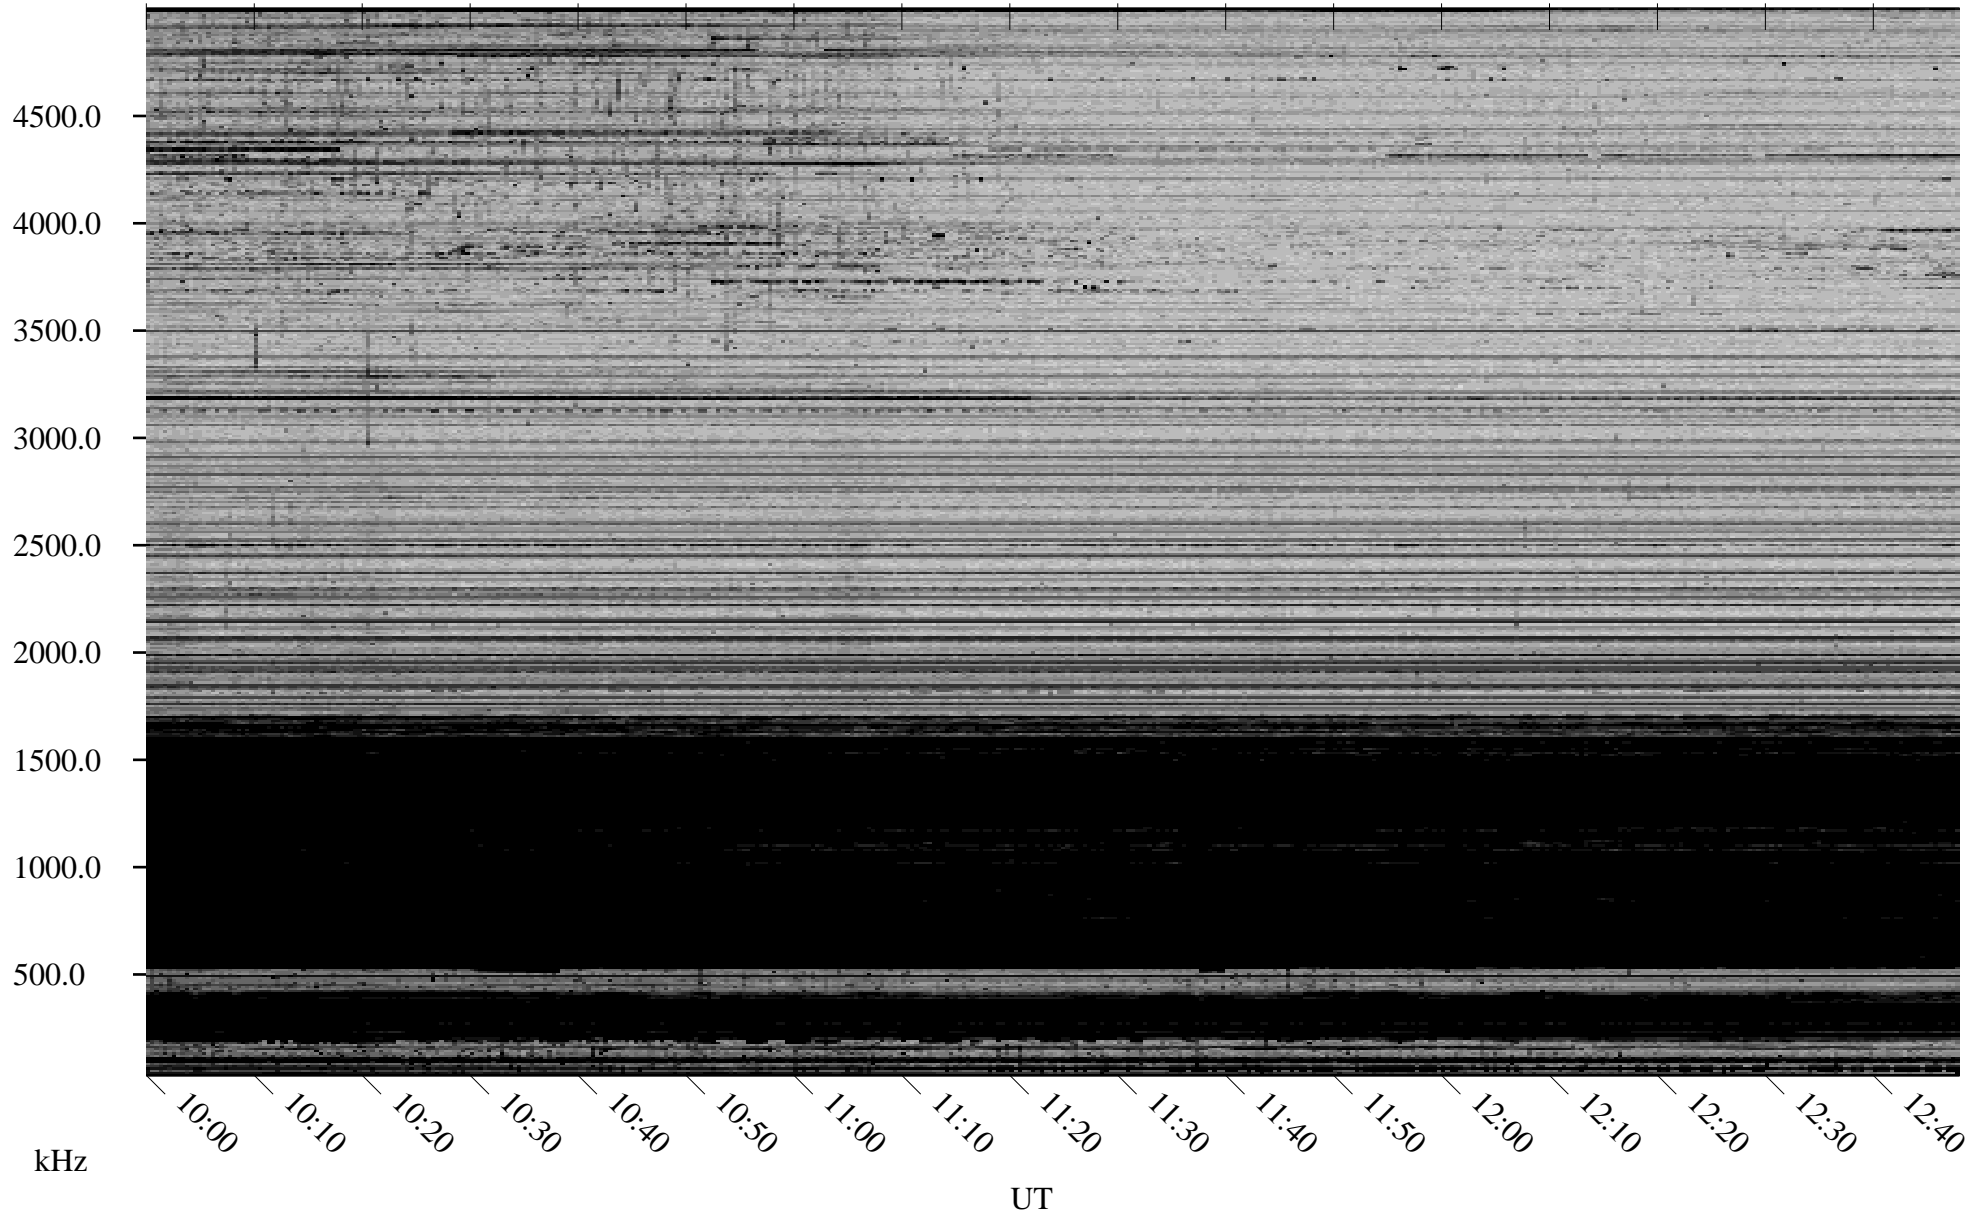

# 01/13/2008 Churchill, Manitoba

Linear Scale    Black = 161    White = 15

ch08012l.r00SUm max\_12

Page 5

# 01/13/2008 Churchill, Manitoba

Linear Scale    Black = 161    White = 15

ch08012l.r00SUm max\_12

Page 6