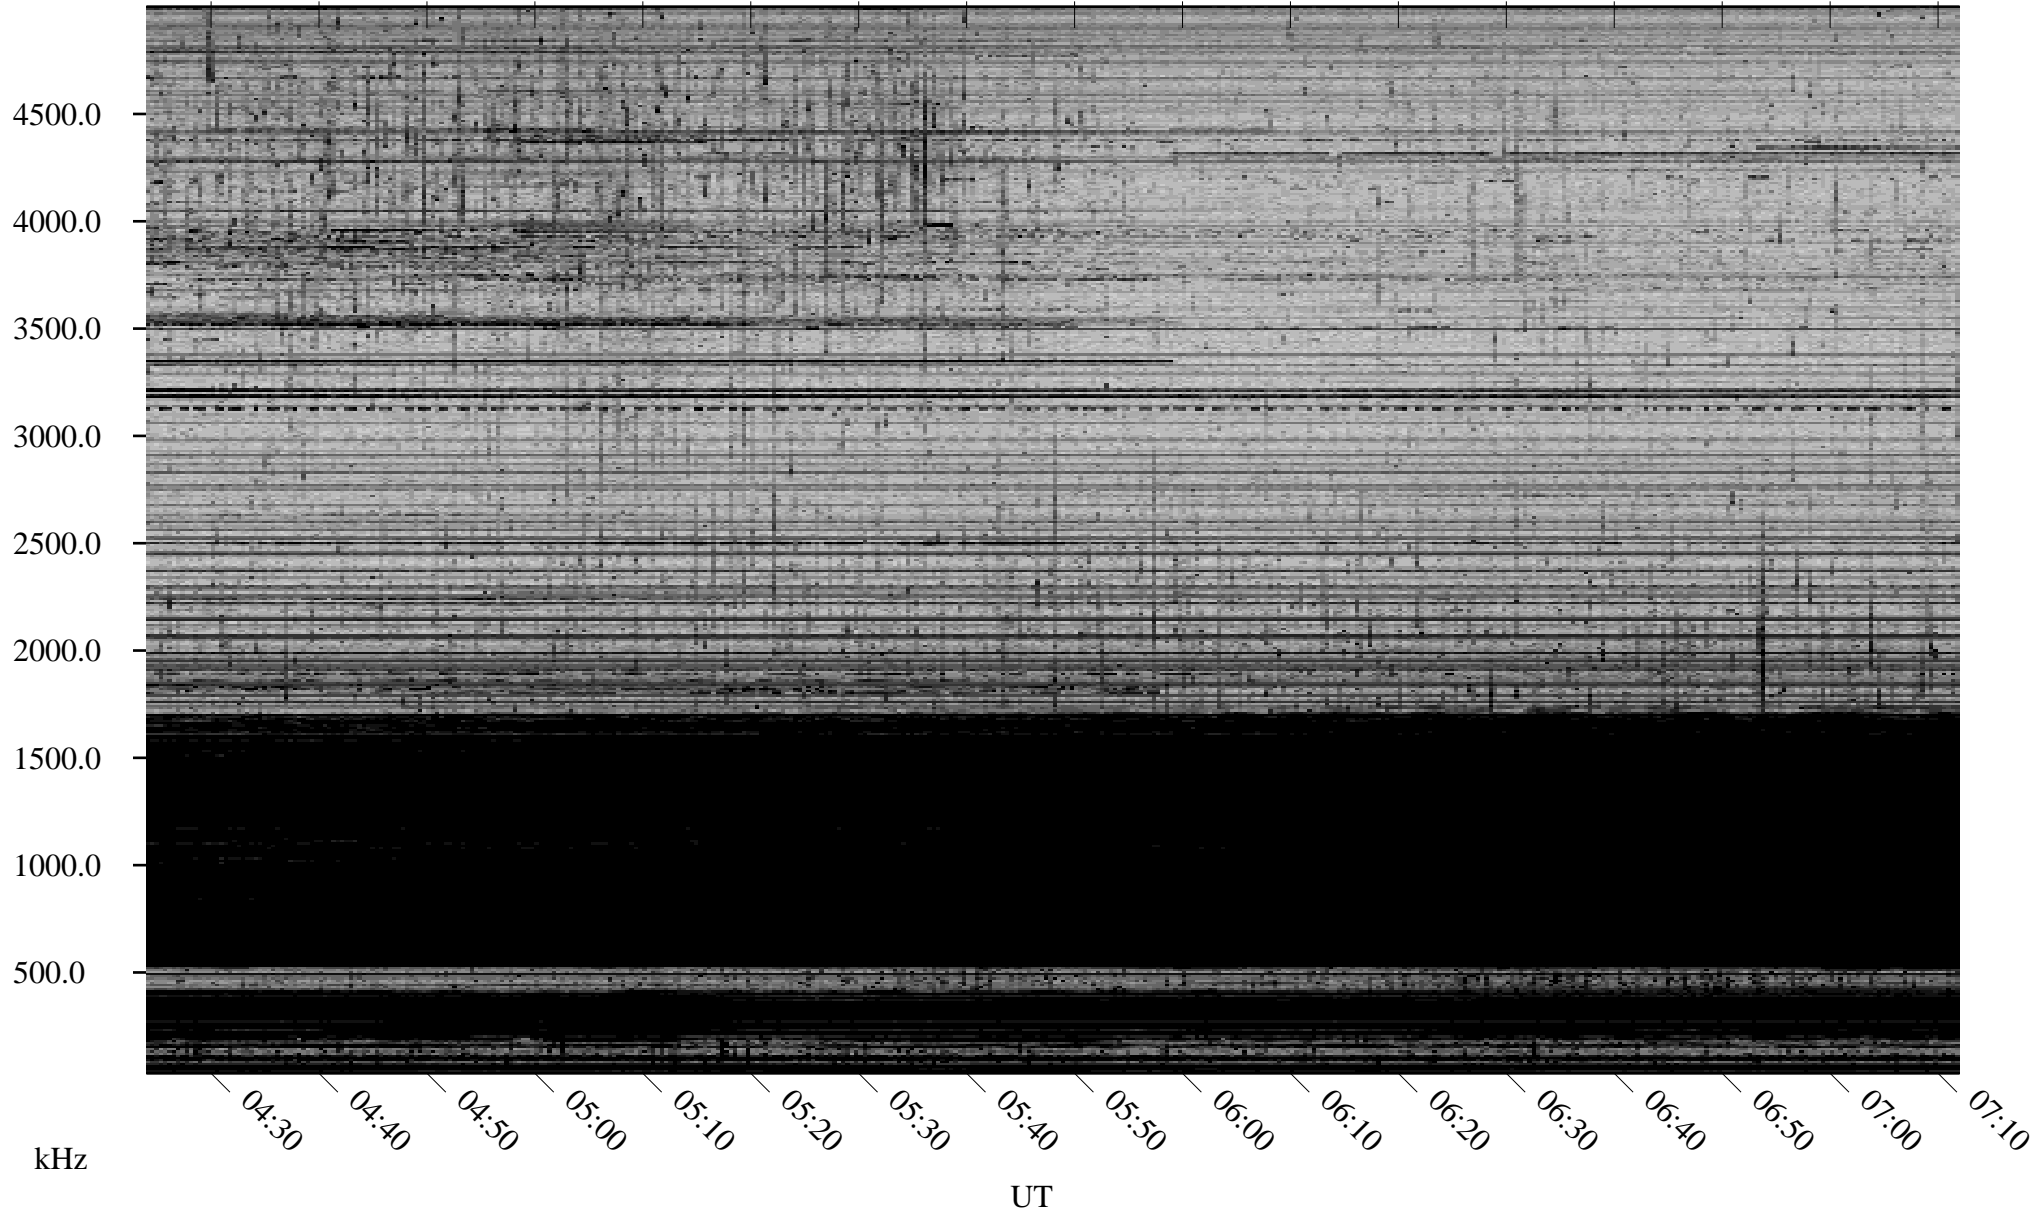

# 01/13/2008 Churchill, Manitoba

Linear Scale    Black = 161    White = 15

ch08012l.r00SUm max\_12

Page 3

# 01/13/2008 Churchill, Manitoba

Linear Scale    Black = 161    White = 15

ch08012l.r00SUm max\_12

Page 4