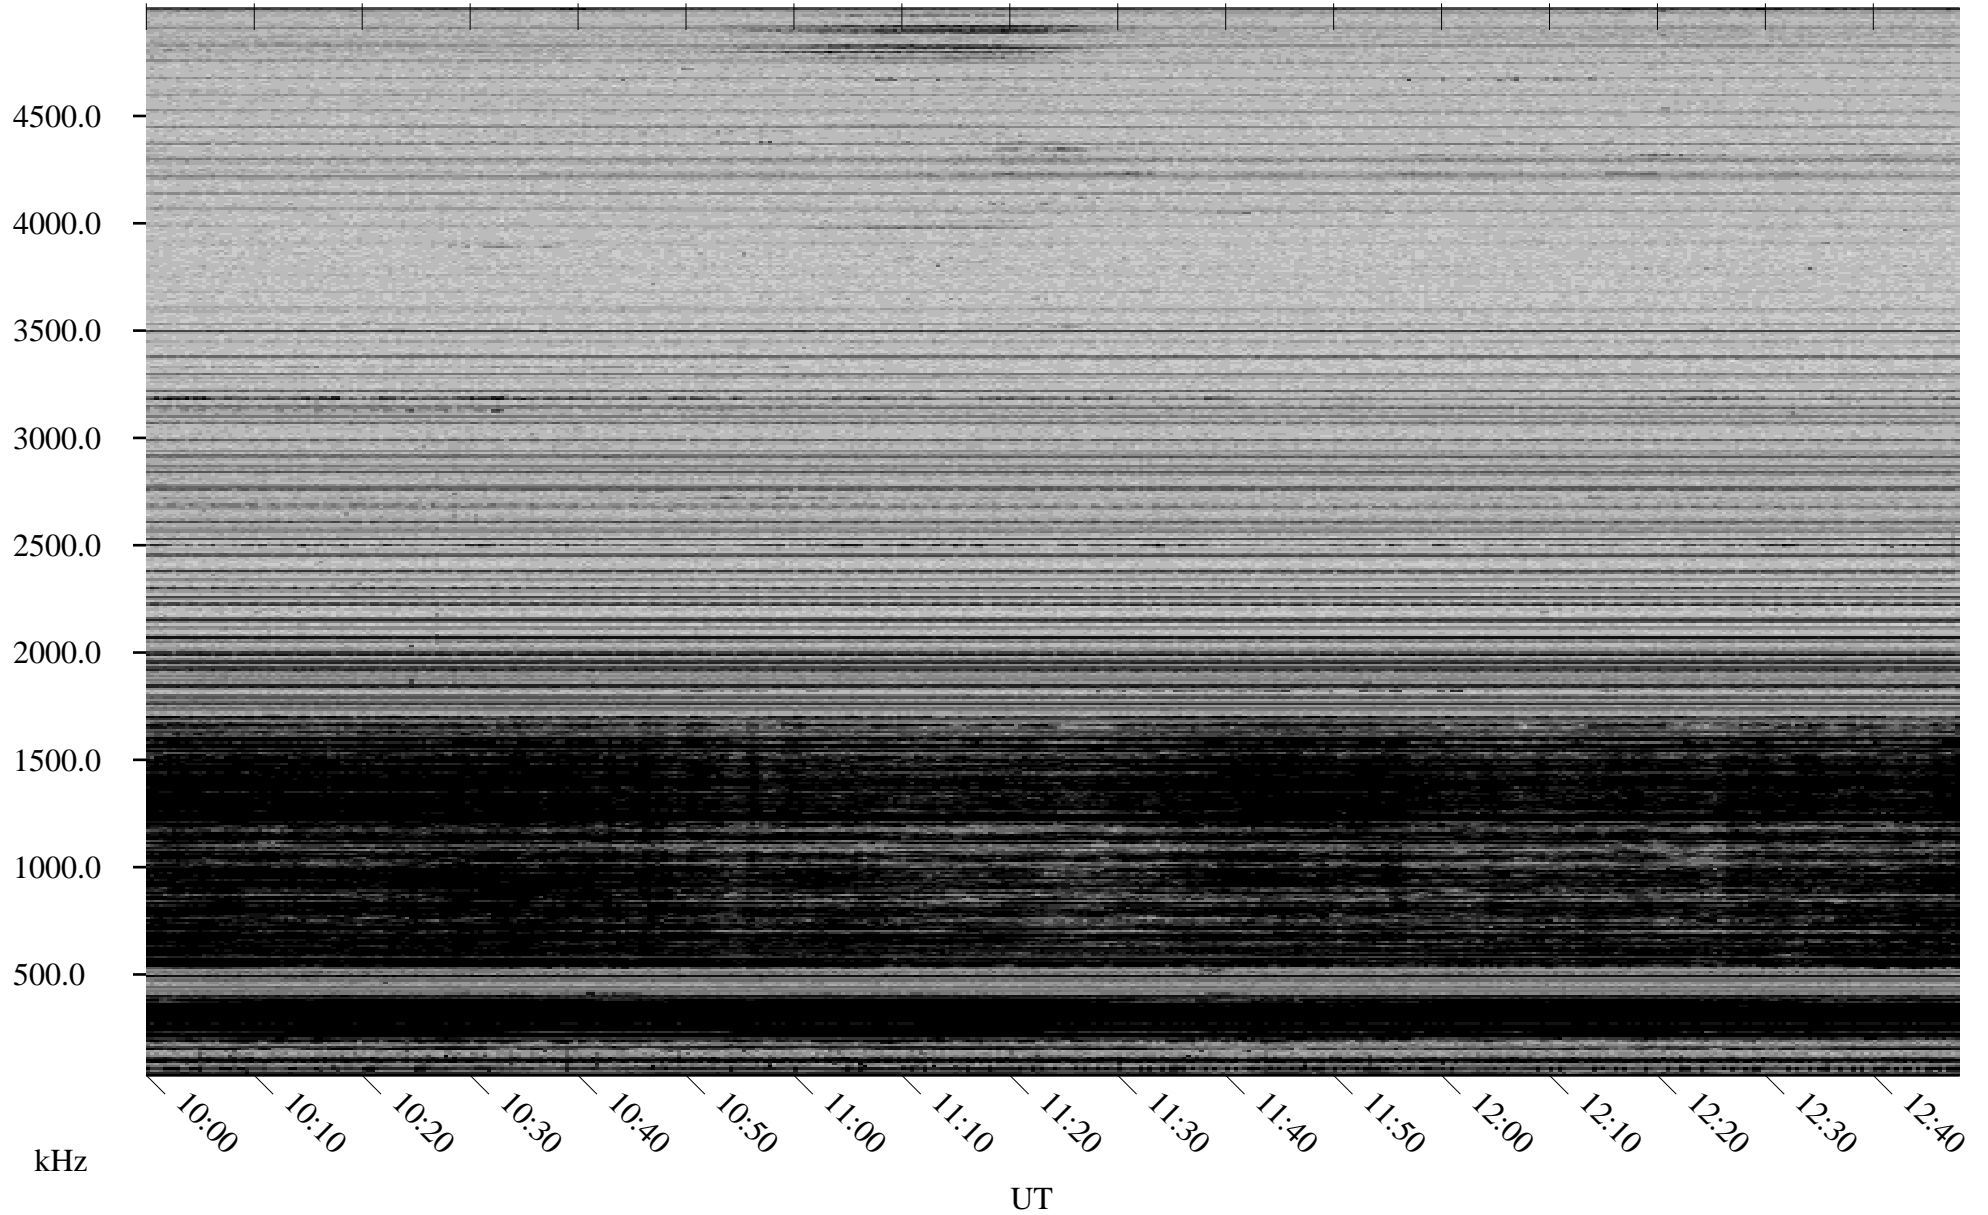

01/13/2008 Churchill, Manitoba

Linear Scale Black = 161 White = 15

ch08013l.r00SUm max_12

Page 1

01/13/2008 Churchill, Manitoba

Linear Scale Black = 161 White = 15

ch08013l.r00SUm max_12

Page 2

01/14/2008 Churchill, Manitoba

Linear Scale Black = 161 White = 15

ch08013l.r00SUm max_12

Page 3

01/14/2008 Churchill, Manitoba

Linear Scale Black = 161 White = 15

ch08013l.r00SUm max_12

Page 4

01/14/2008 Churchill, Manitoba

Linear Scale Black = 161 White = 15

ch08013l.r00SUm max_12

Page 5

01/14/2008 Churchill, Manitoba

Linear Scale Black = 161 White = 15

ch08013l.r00SUm max_12

Page 6

01/14/2008 Churchill, Manitoba

Linear Scale Black = 161 White = 15

ch08013l.r00SUm max_12

Page 7

01/14/2008 Churchill, Manitoba

Linear Scale Black = 161 White = 15

ch08013l.r00SUm max_12

Page 8