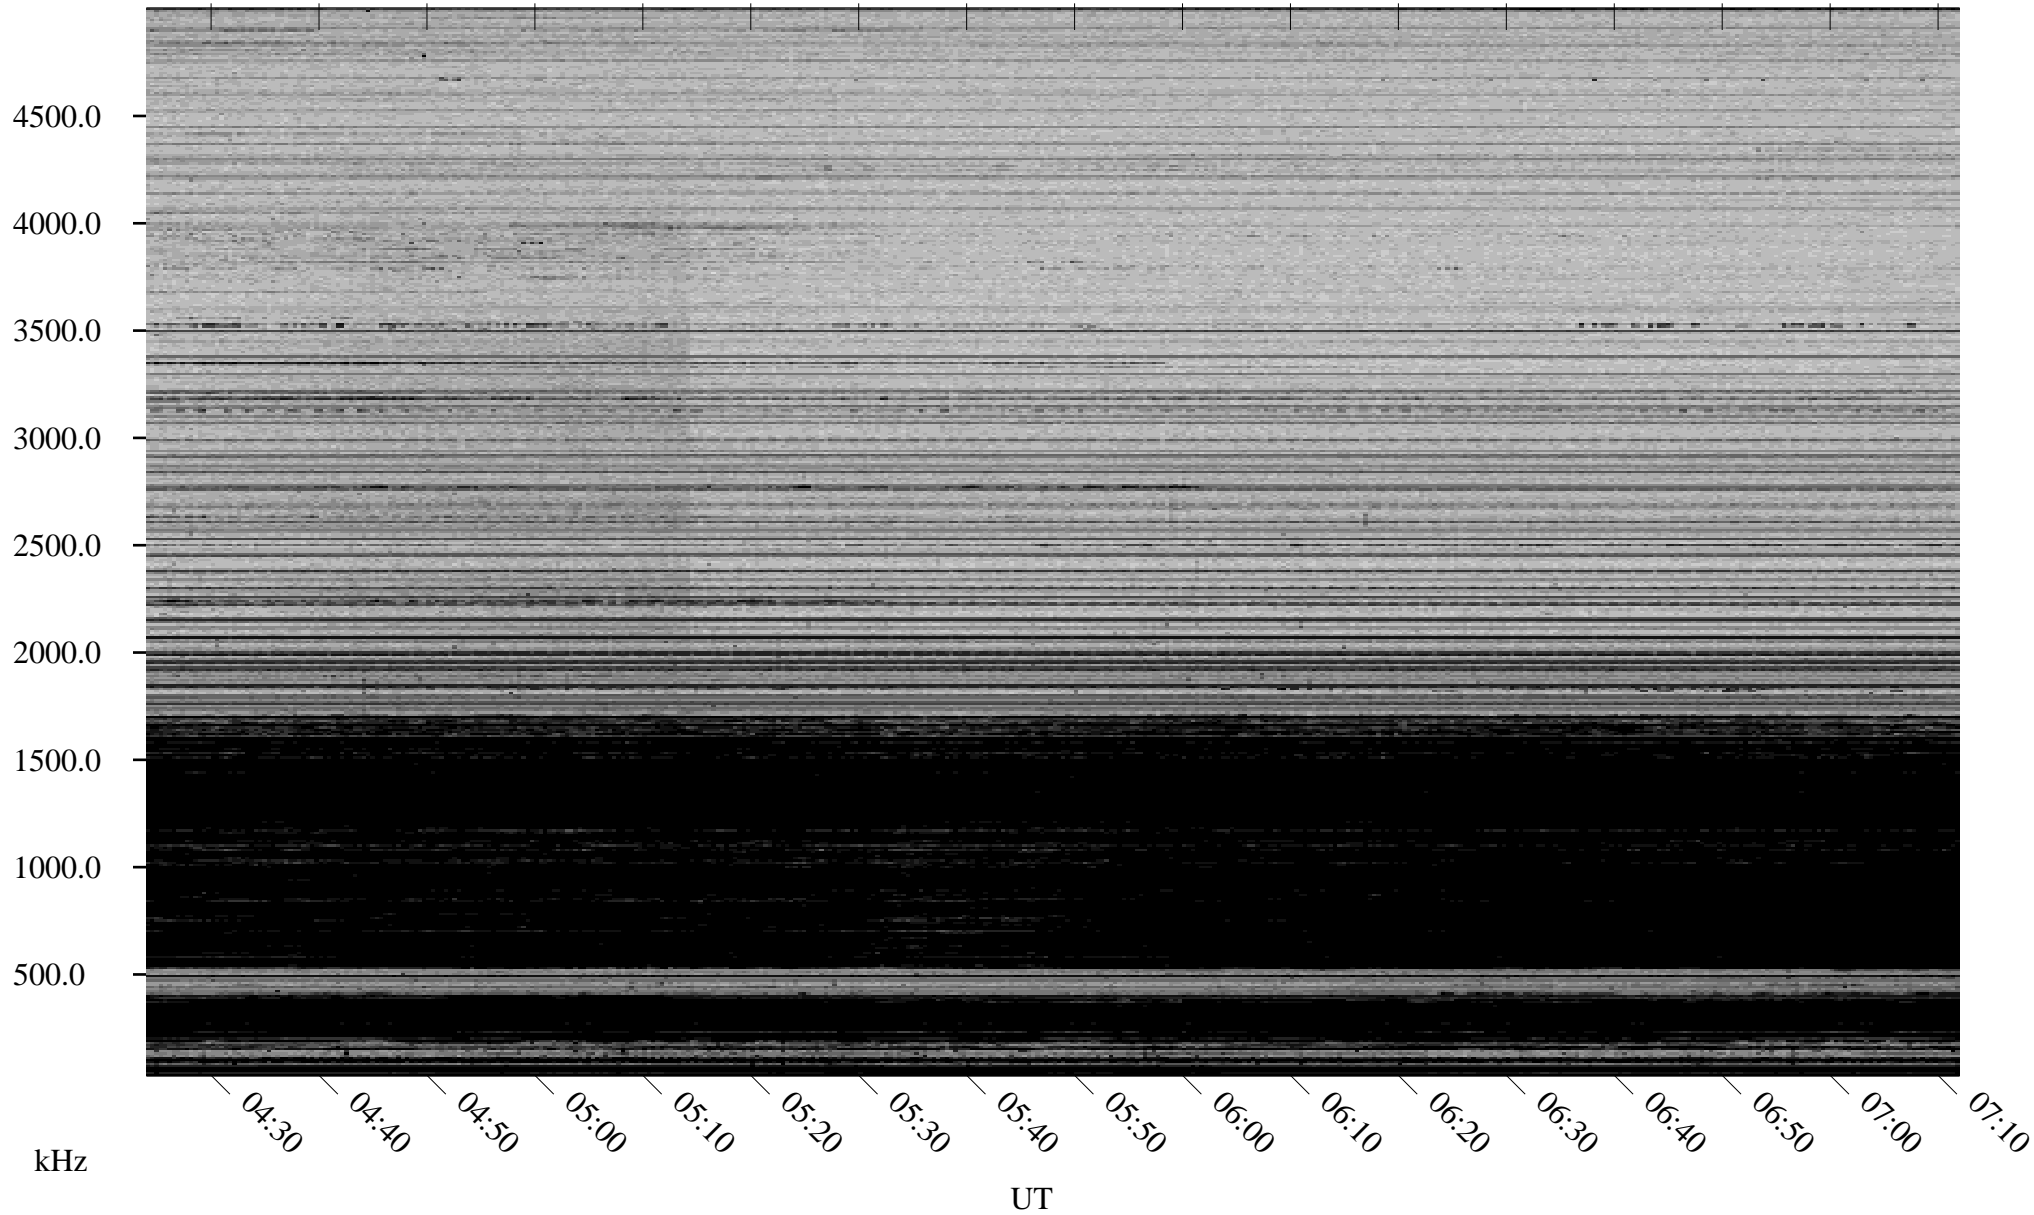

01/13/2008 Churchill, Manitoba

Linear Scale Black = 161 White = 15

ch08013l.r00SUm max_12

Page 1

01/13/2008 Churchill, Manitoba

Linear Scale Black = 161 White = 15

ch08013l.r00SUm max_12

Page 2

01/14/2008 Churchill, Manitoba

Linear Scale Black = 161 White = 15

ch08013l.r00SUm max_12

Page 3

01/14/2008 Churchill, Manitoba

Linear Scale Black = 161 White = 15

ch08013l.r00SUm max_12

Page 4

01/14/2008 Churchill, Manitoba

Linear Scale Black = 161 White = 15

ch08013l.r00SUm max_12

Page 5

01/14/2008 Churchill, Manitoba

Linear Scale Black = 161 White = 15

ch08013l.r00SUm max_12

Page 6

01/14/2008 Churchill, Manitoba

Linear Scale Black = 161 White = 15

ch08013l.r00SUm max_12

Page 7

01/14/2008 Churchill, Manitoba

Linear Scale Black = 161 White = 15

ch08013l.r00SUm max_12

Page 8