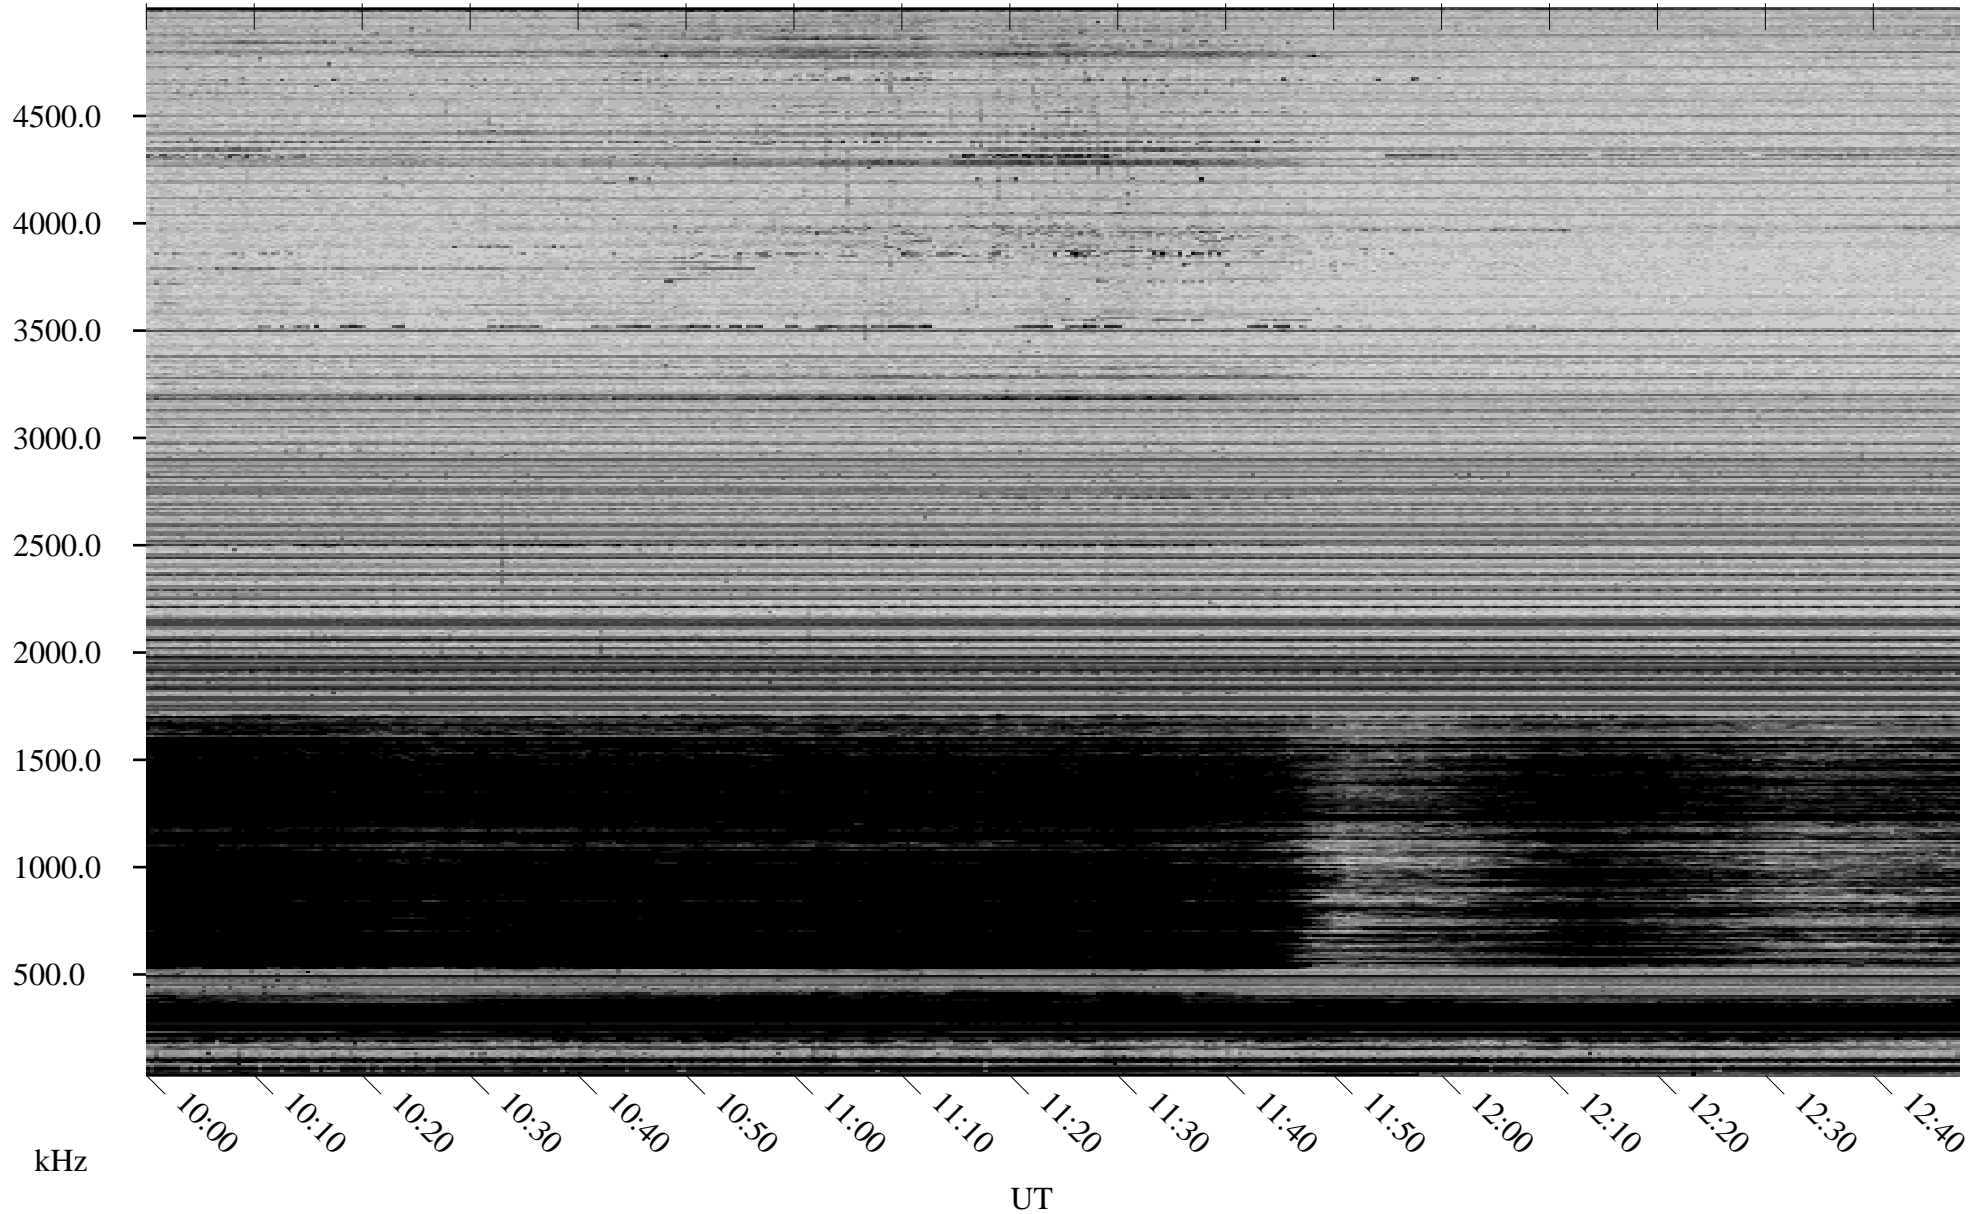

01/14/2008 Churchill, Manitoba

Linear Scale Black = 161 White = 15

ch08014l.r00SUm max_12

Page 1

01/14/2008 Churchill, Manitoba

Linear Scale Black = 161 White = 15

ch08014l.r00SUm max_12

Page 2

01/15/2008 Churchill, Manitoba

Linear Scale Black = 161 White = 15

ch08014l.r00SUm max_12

Page 3

01/15/2008 Churchill, Manitoba

Linear Scale Black = 161 White = 15

ch08014l.r00SUm max_12

Page 4

01/15/2008 Churchill, Manitoba

Linear Scale Black = 161 White = 15

ch08014l.r00SUm max_12

Page 5

01/15/2008 Churchill, Manitoba

Linear Scale Black = 161 White = 15

ch08014l.r00SUm max_12

Page 6

01/15/2008 Churchill, Manitoba

Linear Scale Black = 161 White = 15

ch08014l.r00SUm max_12

Page 7

01/15/2008 Churchill, Manitoba

Linear Scale Black = 161 White = 15

ch08014l.r00SUm max_12