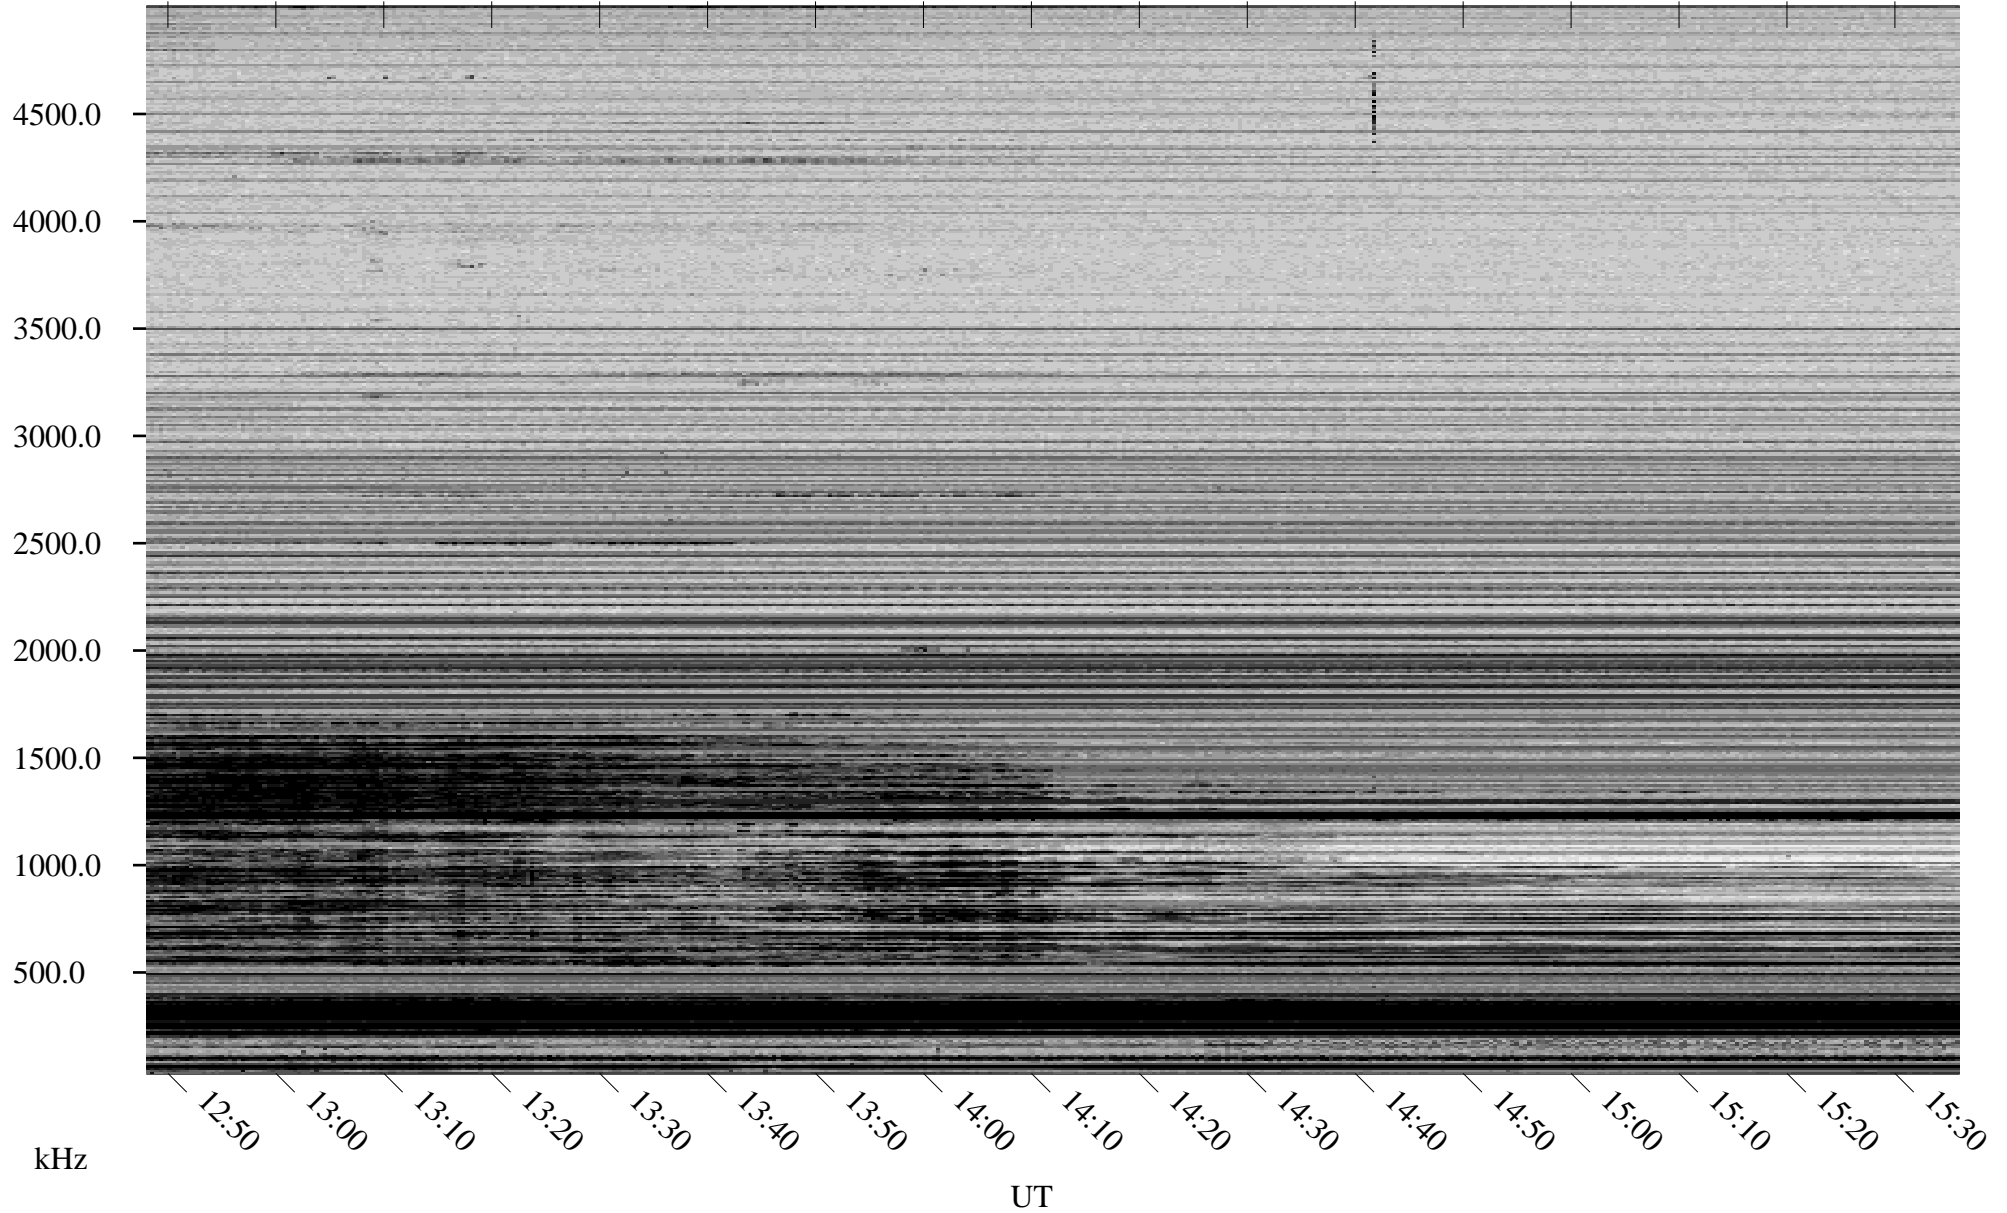

01/14/2008 Churchill, Manitoba

Linear Scale Black = 161 White = 15

ch08014l.r00SUm max_12

Page 1

01/14/2008 Churchill, Manitoba

Linear Scale Black = 161 White = 15

ch08014l.r00SUm max_12

Page 2

01/15/2008 Churchill, Manitoba

Linear Scale Black = 161 White = 15

ch08014l.r00SUm max_12

Page 3

01/15/2008 Churchill, Manitoba

Linear Scale Black = 161 White = 15

ch08014l.r00SUm max_12

Page 4

01/15/2008 Churchill, Manitoba

Linear Scale Black = 161 White = 15

ch08014l.r00SUm max_12

Page 5

01/15/2008 Churchill, Manitoba

Linear Scale Black = 161 White = 15

ch08014l.r00SUm max_12

Page 6

01/15/2008 Churchill, Manitoba

Linear Scale Black = 161 White = 15

ch08014l.r00SUm max_12

Page 7

01/15/2008 Churchill, Manitoba

Linear Scale Black = 161 White = 15

ch08014l.r00SUm max_12