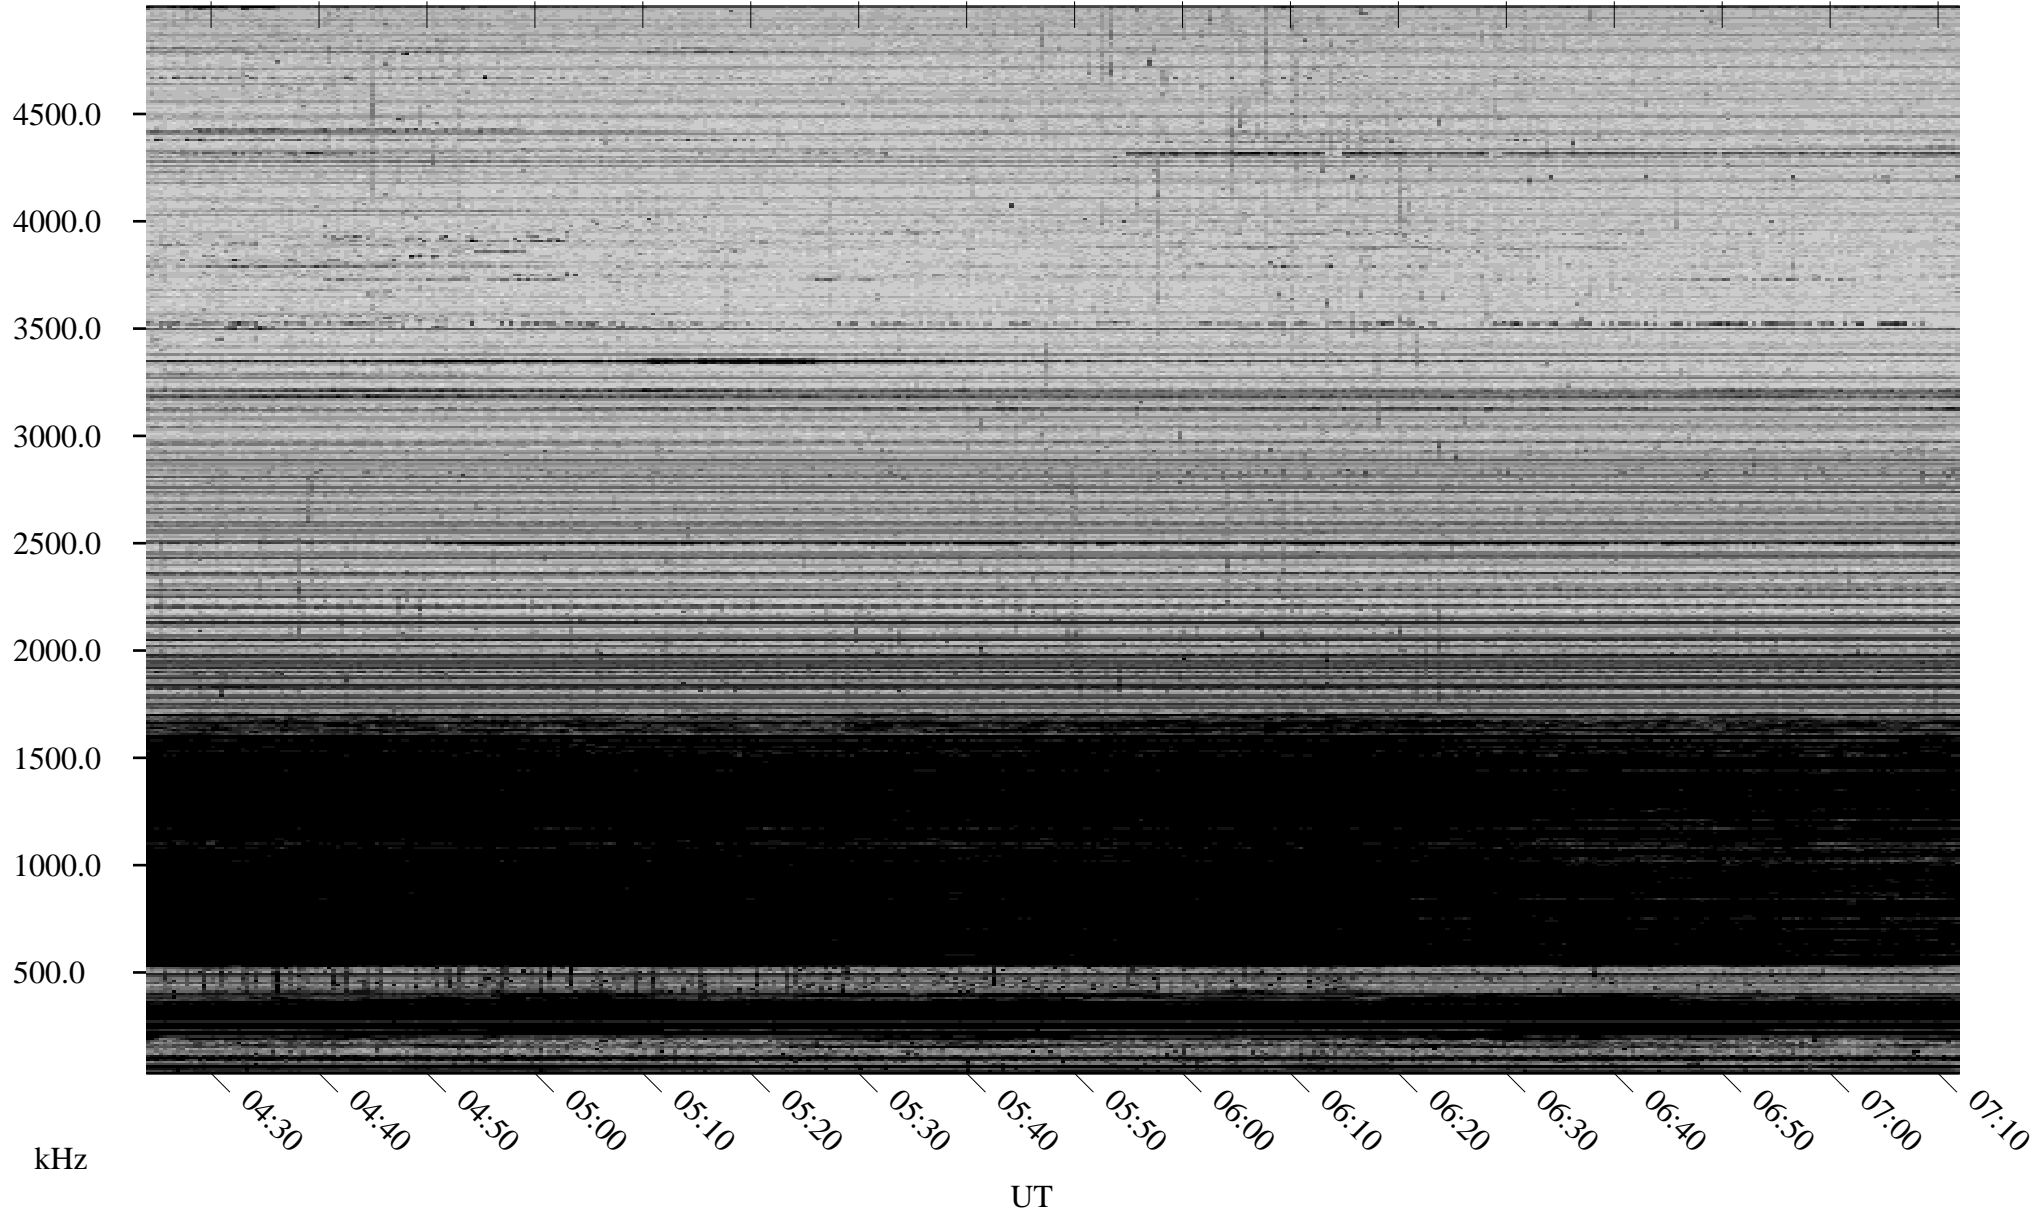

01/15/2008 Churchill, Manitoba

Linear Scale Black = 161 White = 15

ch080151.r00SUm max_12

Page 1

01/15/2008 Churchill, Manitoba

Linear Scale Black = 161 White = 15

ch080151.r00SUm max_12

Page 2

01/16/2008 Churchill, Manitoba

Linear Scale Black = 161 White = 15

ch080151.r00SUm max_12

Page 3

01/16/2008 Churchill, Manitoba

Linear Scale Black = 161 White = 15

ch080151.r00SUm max_12

Page 4

01/16/2008 Churchill, Manitoba

Linear Scale Black = 161 White = 15

ch080151.r00SUm max_12

Page 5

01/16/2008 Churchill, Manitoba

Linear Scale Black = 161 White = 15

ch08015l.r00SUm max_12

Page 6

01/16/2008 Churchill, Manitoba

Linear Scale Black = 161 White = 15

ch08015l.r00SUm max_12

Page 7

01/16/2008 Churchill, Manitoba

Linear Scale Black = 161 White = 15

ch080151.r00SUm max_12