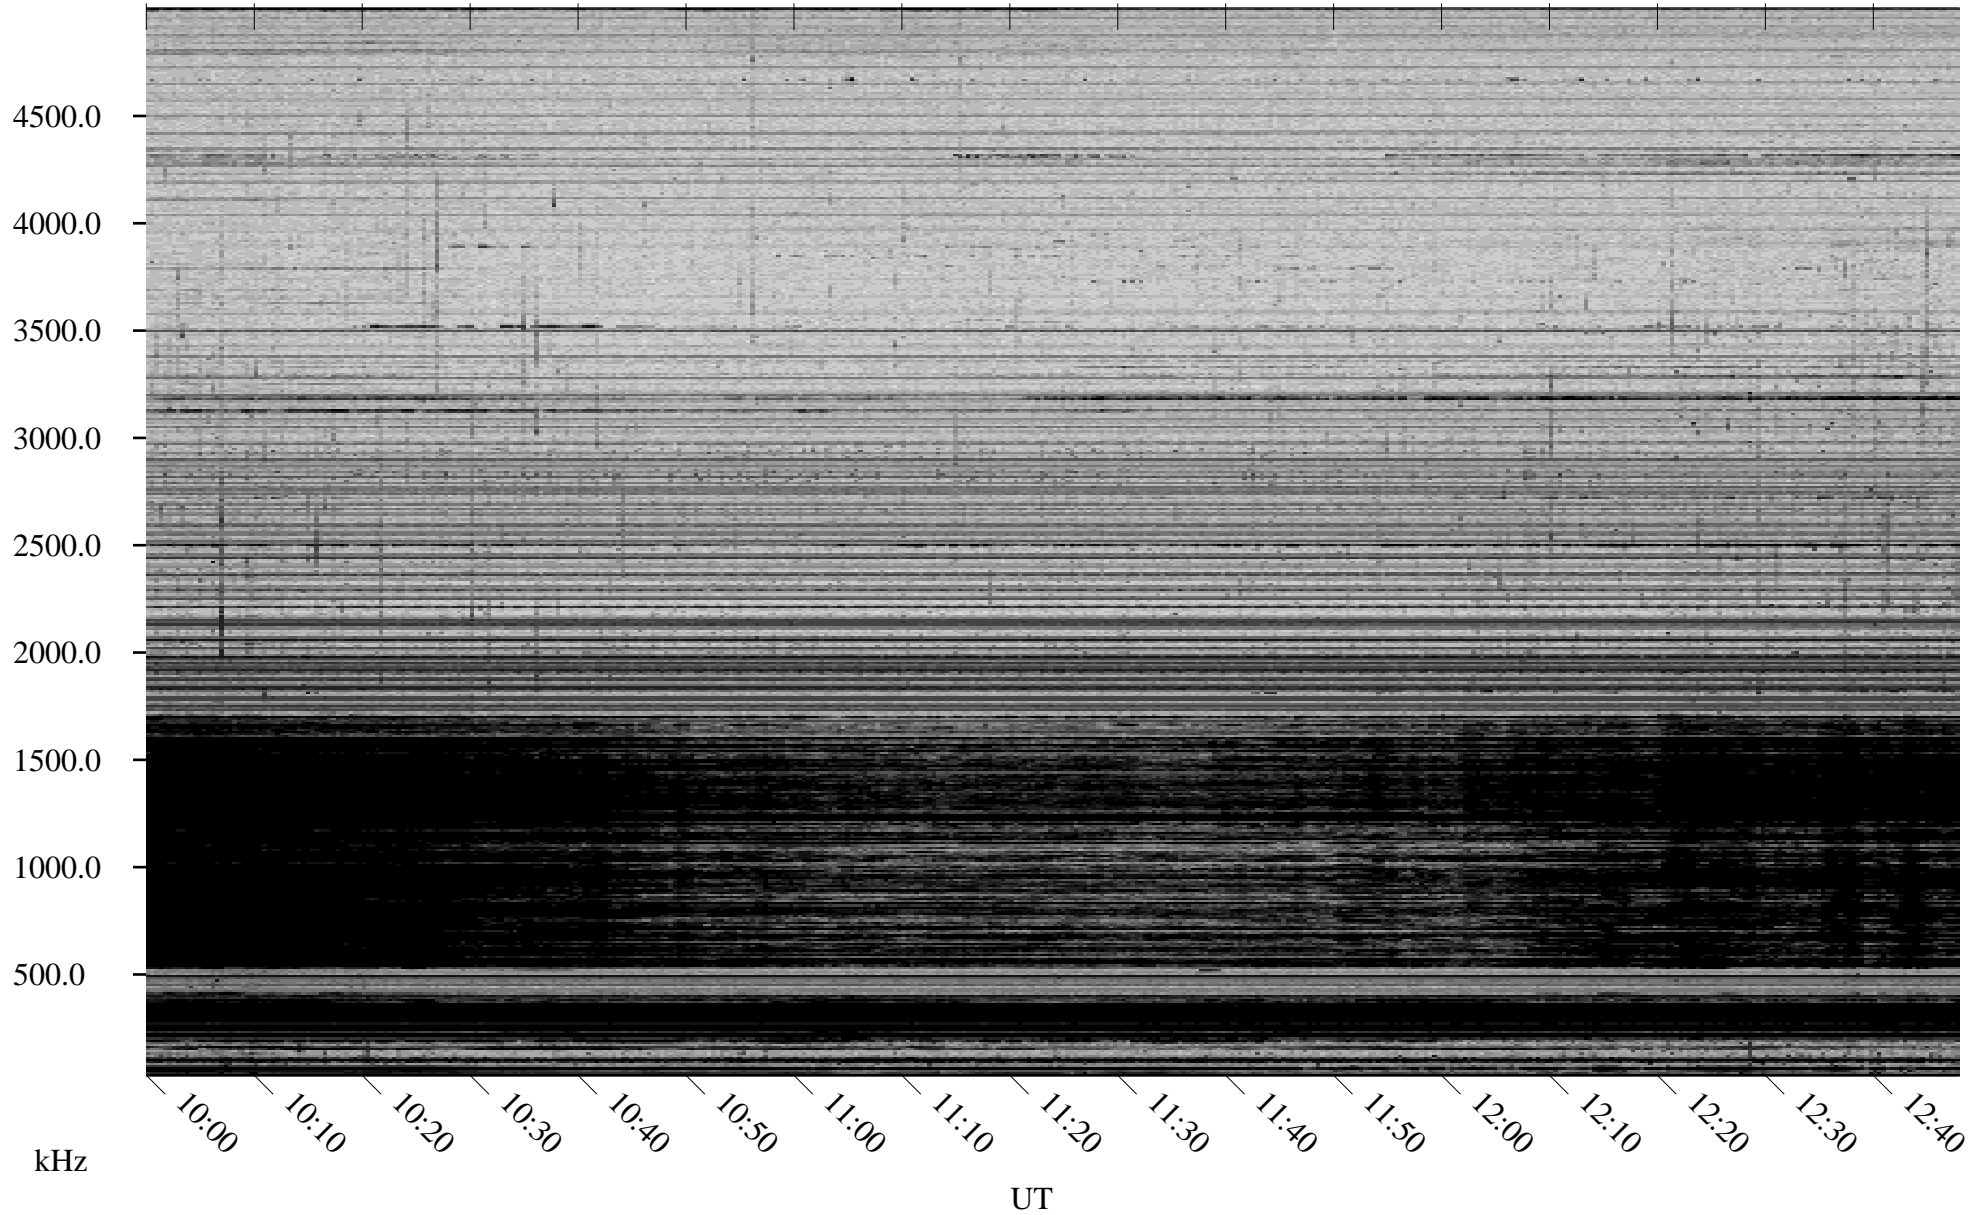

01/15/2008 Churchill, Manitoba

Linear Scale Black = 161 White = 15

ch080151.r00SUm max_12

Page 1

01/15/2008 Churchill, Manitoba

Linear Scale Black = 161 White = 15

ch080151.r00SUm max_12

Page 2

01/16/2008 Churchill, Manitoba

Linear Scale Black = 161 White = 15

ch080151.r00SUm max_12

Page 3

01/16/2008 Churchill, Manitoba

Linear Scale Black = 161 White = 15

ch080151.r00SUm max_12

Page 4

01/16/2008 Churchill, Manitoba

Linear Scale Black = 161 White = 15

ch080151.r00SUm max_12

Page 5

01/16/2008 Churchill, Manitoba

Linear Scale Black = 161 White = 15

ch08015l.r00SUm max_12

Page 6

01/16/2008 Churchill, Manitoba

Linear Scale Black = 161 White = 15

ch08015l.r00SUm max_12

Page 7

01/16/2008 Churchill, Manitoba

Linear Scale Black = 161 White = 15

ch080151.r00SUm max_12