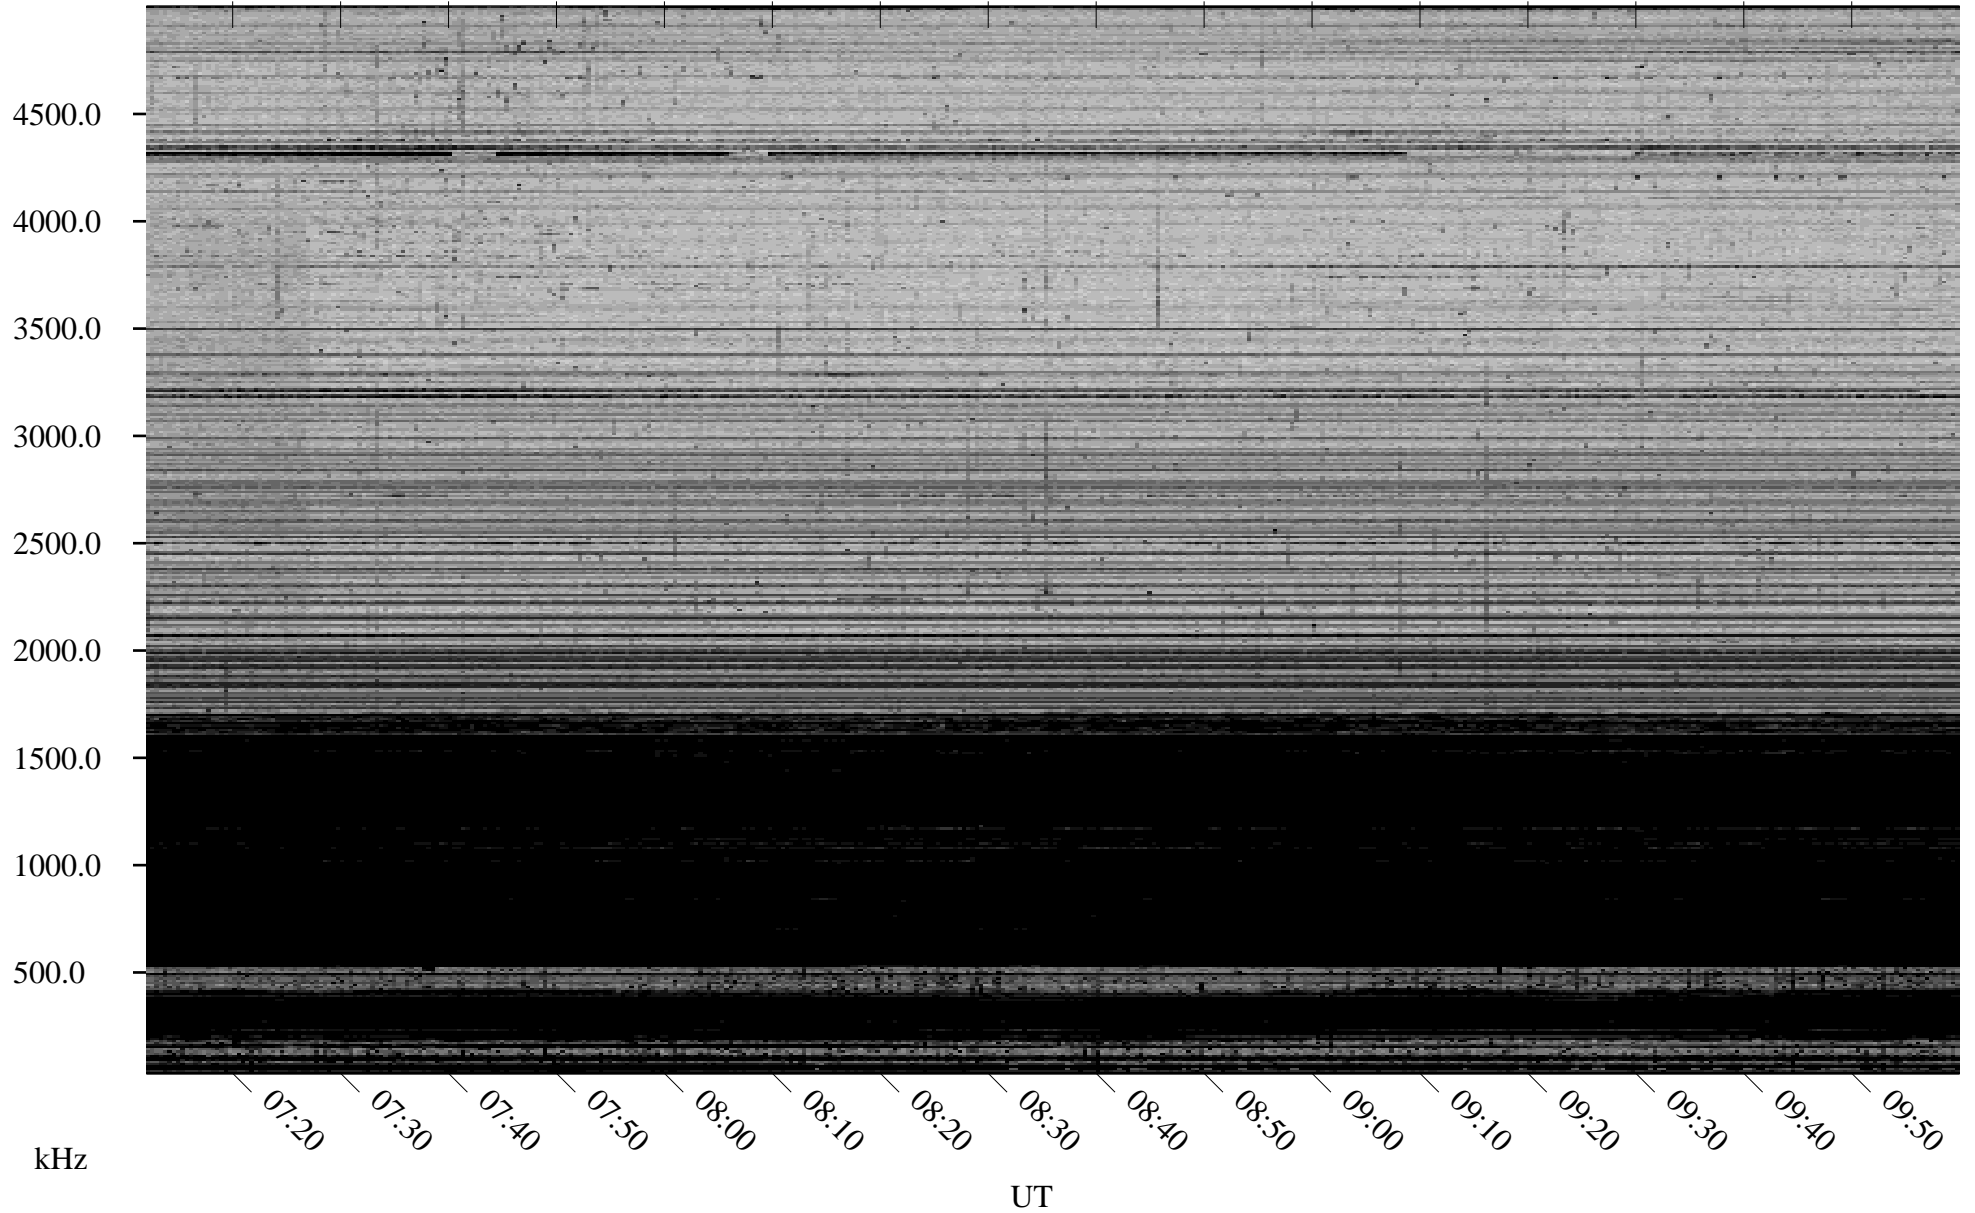

01/16/2008 Churchill, Manitoba

Linear Scale Black = 161 White = 15

ch08016l.r00SUm max_12

Page 1

01/16/2008 Churchill, Manitoba

Linear Scale Black = 161 White = 15

ch08016l.r00SUm max_12

Page 2

01/17/2008 Churchill, Manitoba

Linear Scale Black = 161 White = 15

ch08016l.r00SUm max_12

Page 3

01/17/2008 Churchill, Manitoba

Linear Scale Black = 161 White = 15

ch08016l.r00SUm max_12

Page 4

01/17/2008 Churchill, Manitoba

Linear Scale Black = 161 White = 15

ch08016l.r00SUm max_12

Page 5

01/17/2008 Churchill, Manitoba

Linear Scale Black = 161 White = 15

ch08016l.r00SUm max_12

Page 6

01/17/2008 Churchill, Manitoba

Linear Scale Black = 161 White = 15

ch08016l.r00SUm max_12

Page 7

01/17/2008 Churchill, Manitoba

Linear Scale Black = 161 White = 15

ch08016l.r00SUm max_12