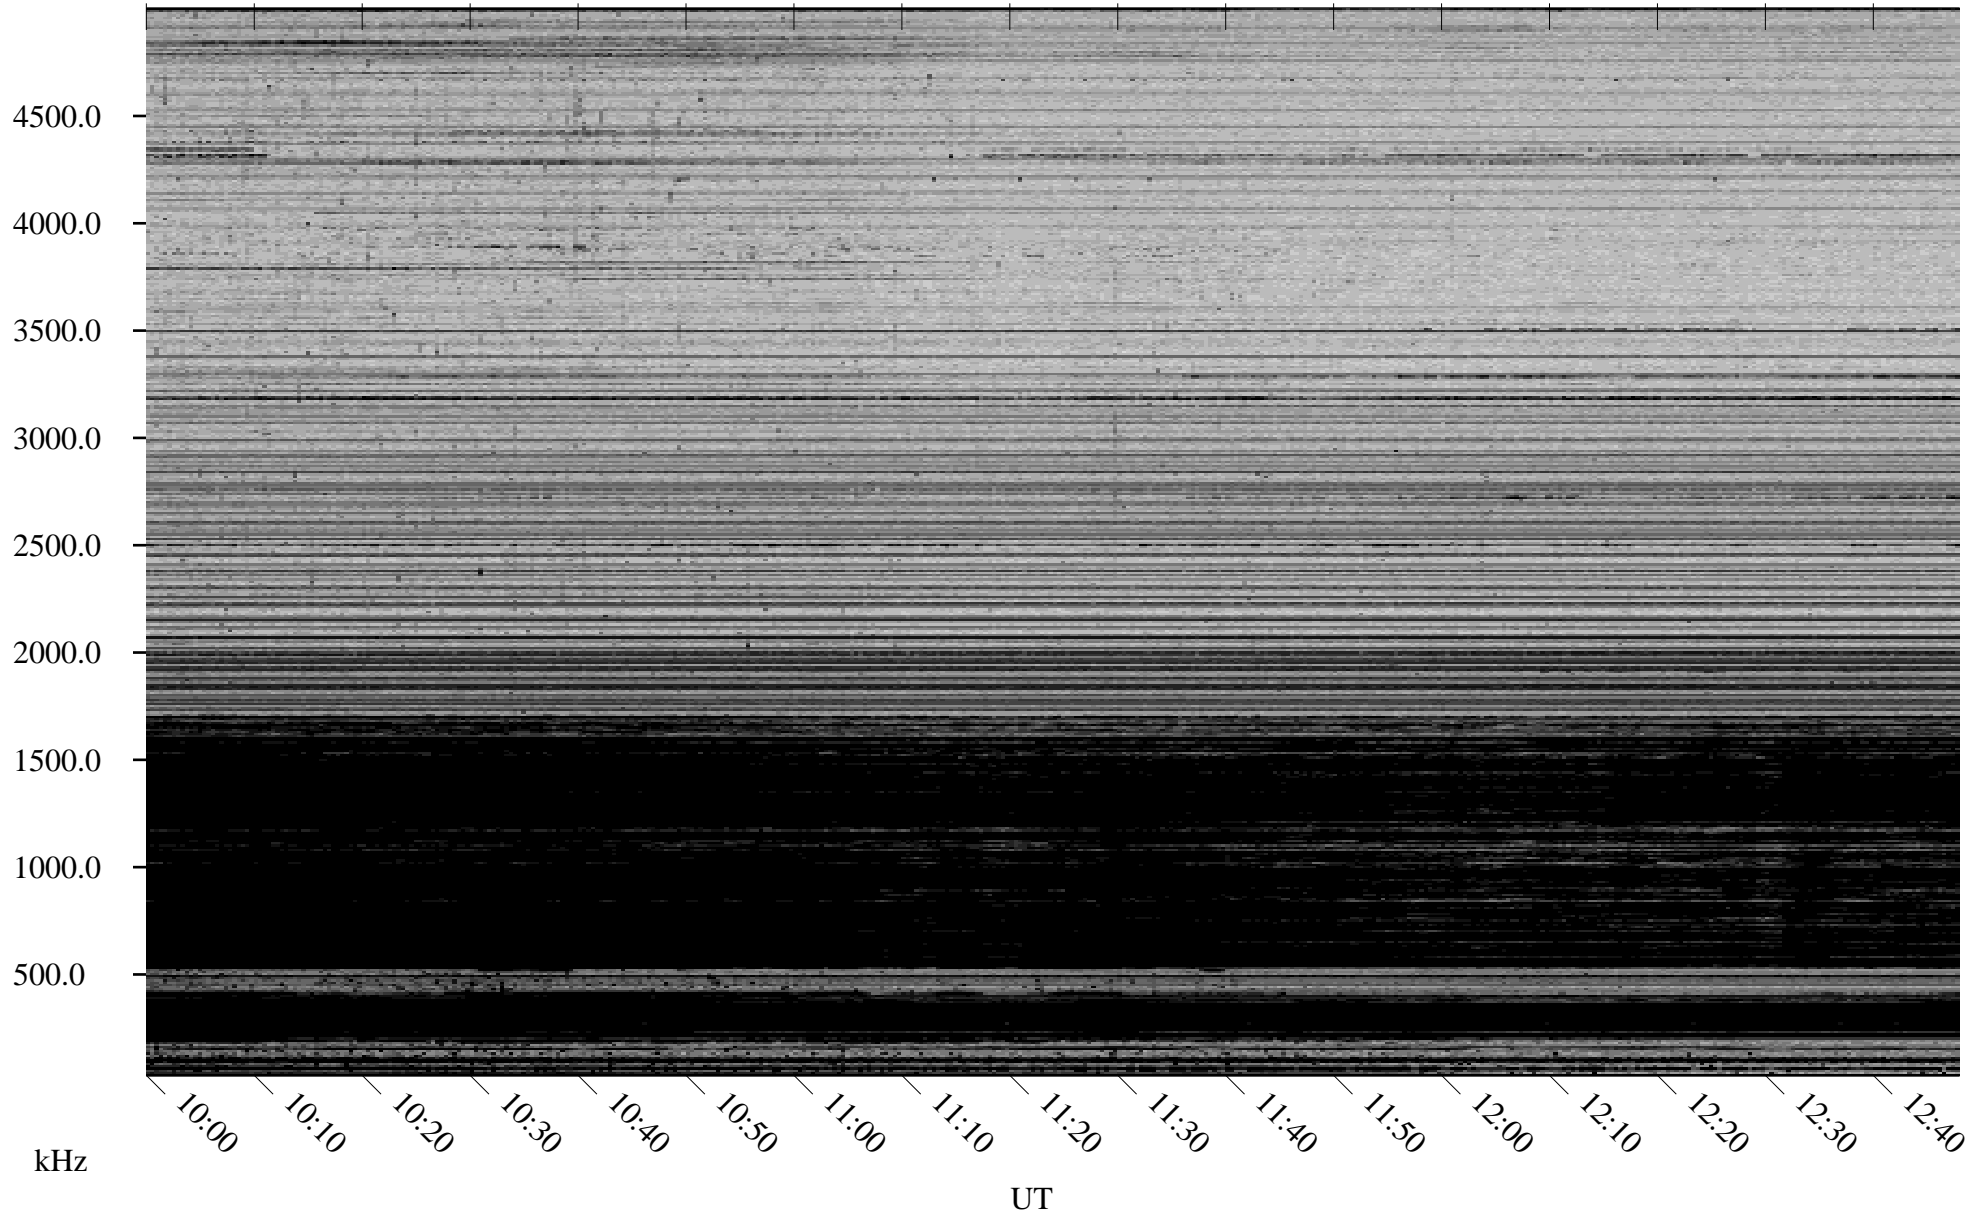

01/16/2008 Churchill, Manitoba

Linear Scale Black = 161 White = 15

ch08016l.r00SUm max_12

Page 1

01/16/2008 Churchill, Manitoba

Linear Scale Black = 161 White = 15

ch08016l.r00SUm max_12

Page 2

01/17/2008 Churchill, Manitoba

Linear Scale Black = 161 White = 15

ch08016l.r00SUm max_12

Page 3

01/17/2008 Churchill, Manitoba

Linear Scale Black = 161 White = 15

ch08016l.r00SUm max_12

Page 4

01/17/2008 Churchill, Manitoba

Linear Scale Black = 161 White = 15

ch08016l.r00SUm max_12

Page 5

01/17/2008 Churchill, Manitoba

Linear Scale Black = 161 White = 15

ch08016l.r00SUm max_12

Page 6

01/17/2008 Churchill, Manitoba

Linear Scale Black = 161 White = 15

ch08016l.r00SUm max_12

Page 7

01/17/2008 Churchill, Manitoba

Linear Scale Black = 161 White = 15

ch08016l.r00SUm max_12