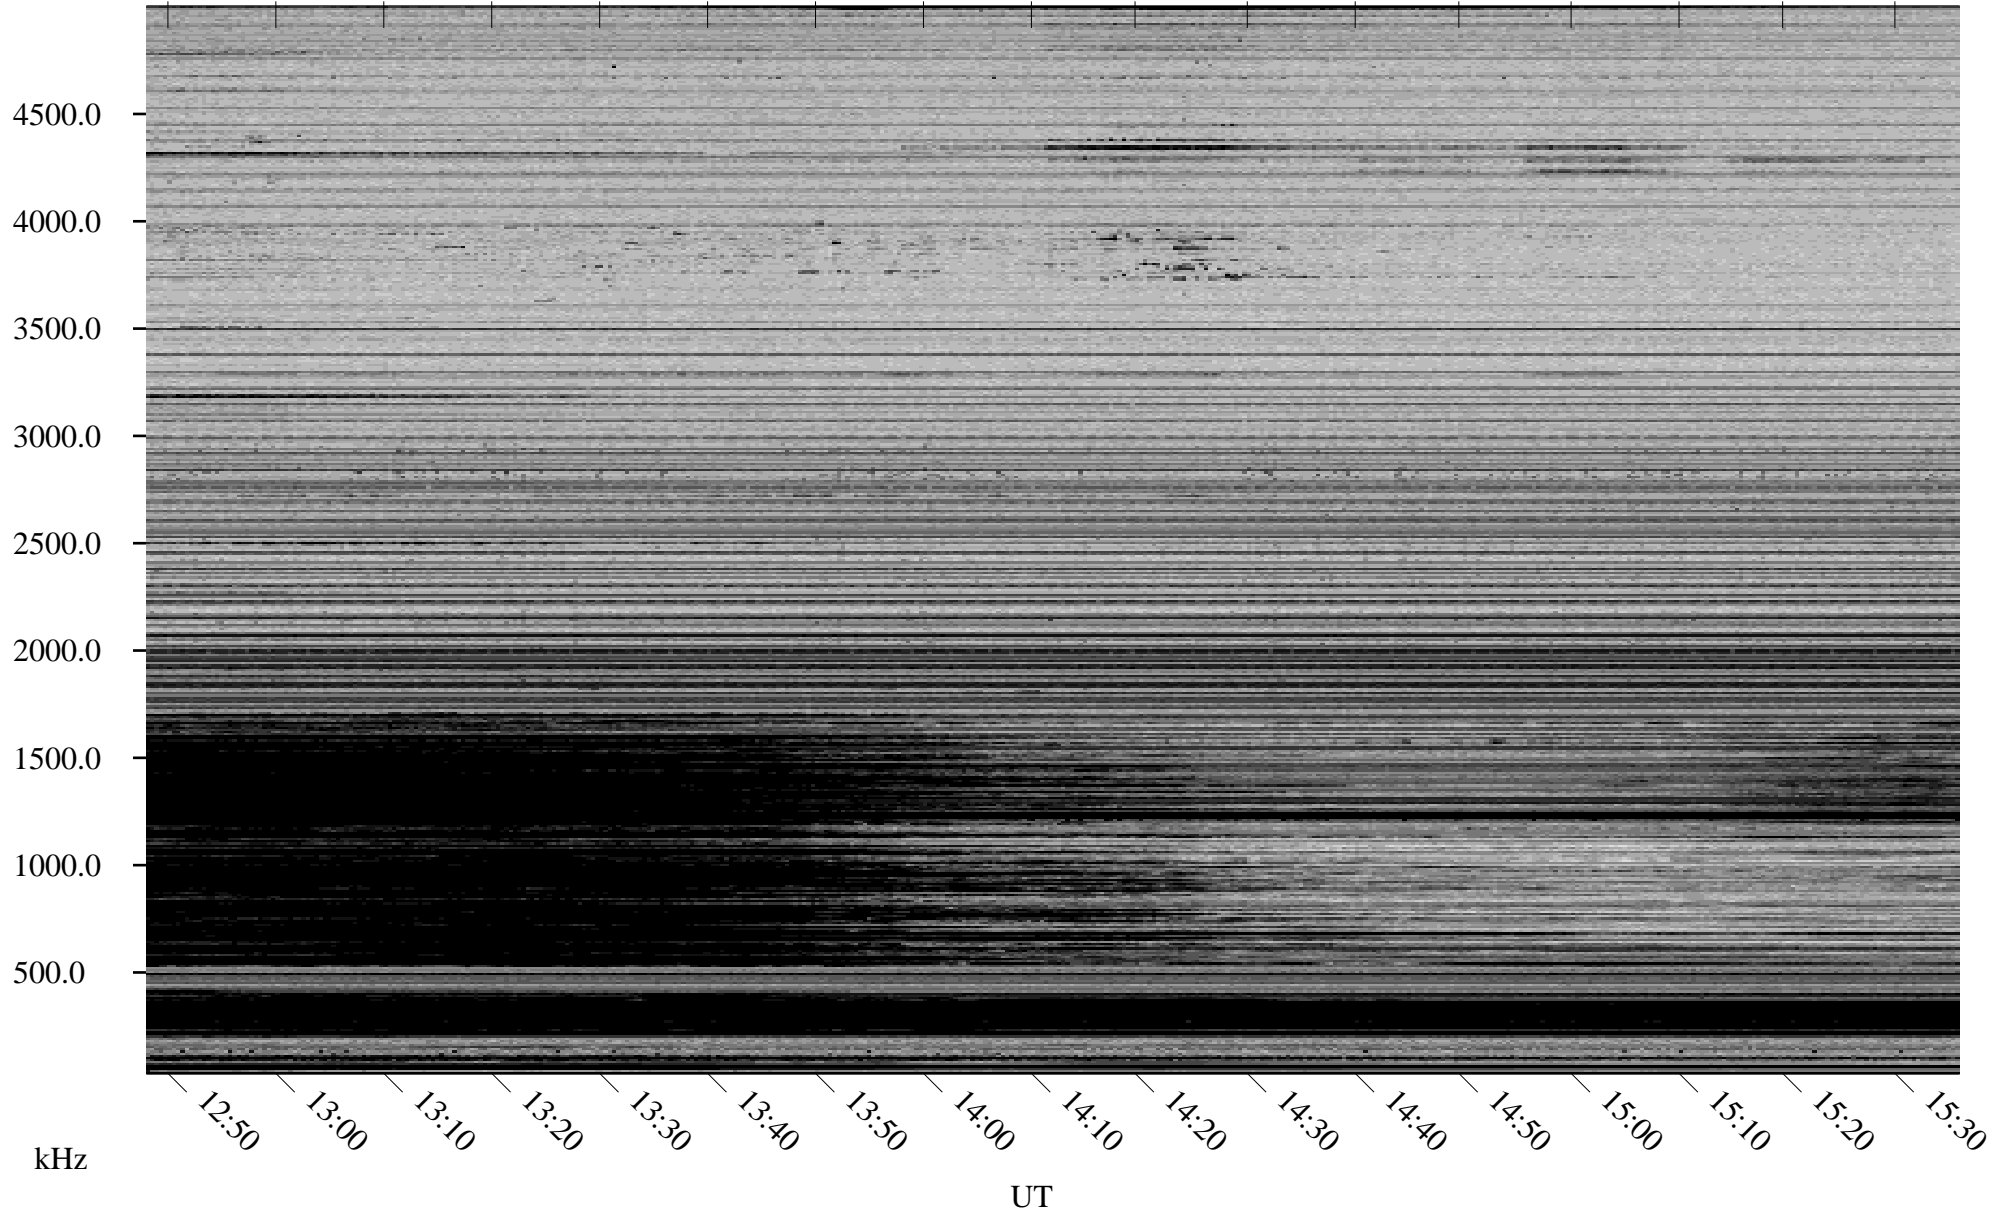

01/19/2008 Churchill, Manitoba

Linear Scale Black = 161 White = 15

ch08019l.r00SUm max_12

Page 1

01/19/2008 Churchill, Manitoba

Linear Scale Black = 161 White = 15

ch08019l.r00SUm max_12

Page 2

01/20/2008 Churchill, Manitoba

Linear Scale Black = 161 White = 15

ch08019l.r00SUm max_12

Page 3

01/20/2008 Churchill, Manitoba

Linear Scale Black = 161 White = 15

ch08019l.r00SUm max_12

Page 4

01/20/2008 Churchill, Manitoba

Linear Scale Black = 161 White = 15

ch08019l.r00SUm max_12

Page 5

01/20/2008 Churchill, Manitoba

Linear Scale Black = 161 White = 15

ch08019l.r00SUm max_12

Page 6

01/20/2008 Churchill, Manitoba

Linear Scale Black = 161 White = 15

ch08019l.r00SUm max_12

Page 7

01/20/2008 Churchill, Manitoba

Linear Scale Black = 161 White = 15

ch08019l.r00SUm max_12

Page 8