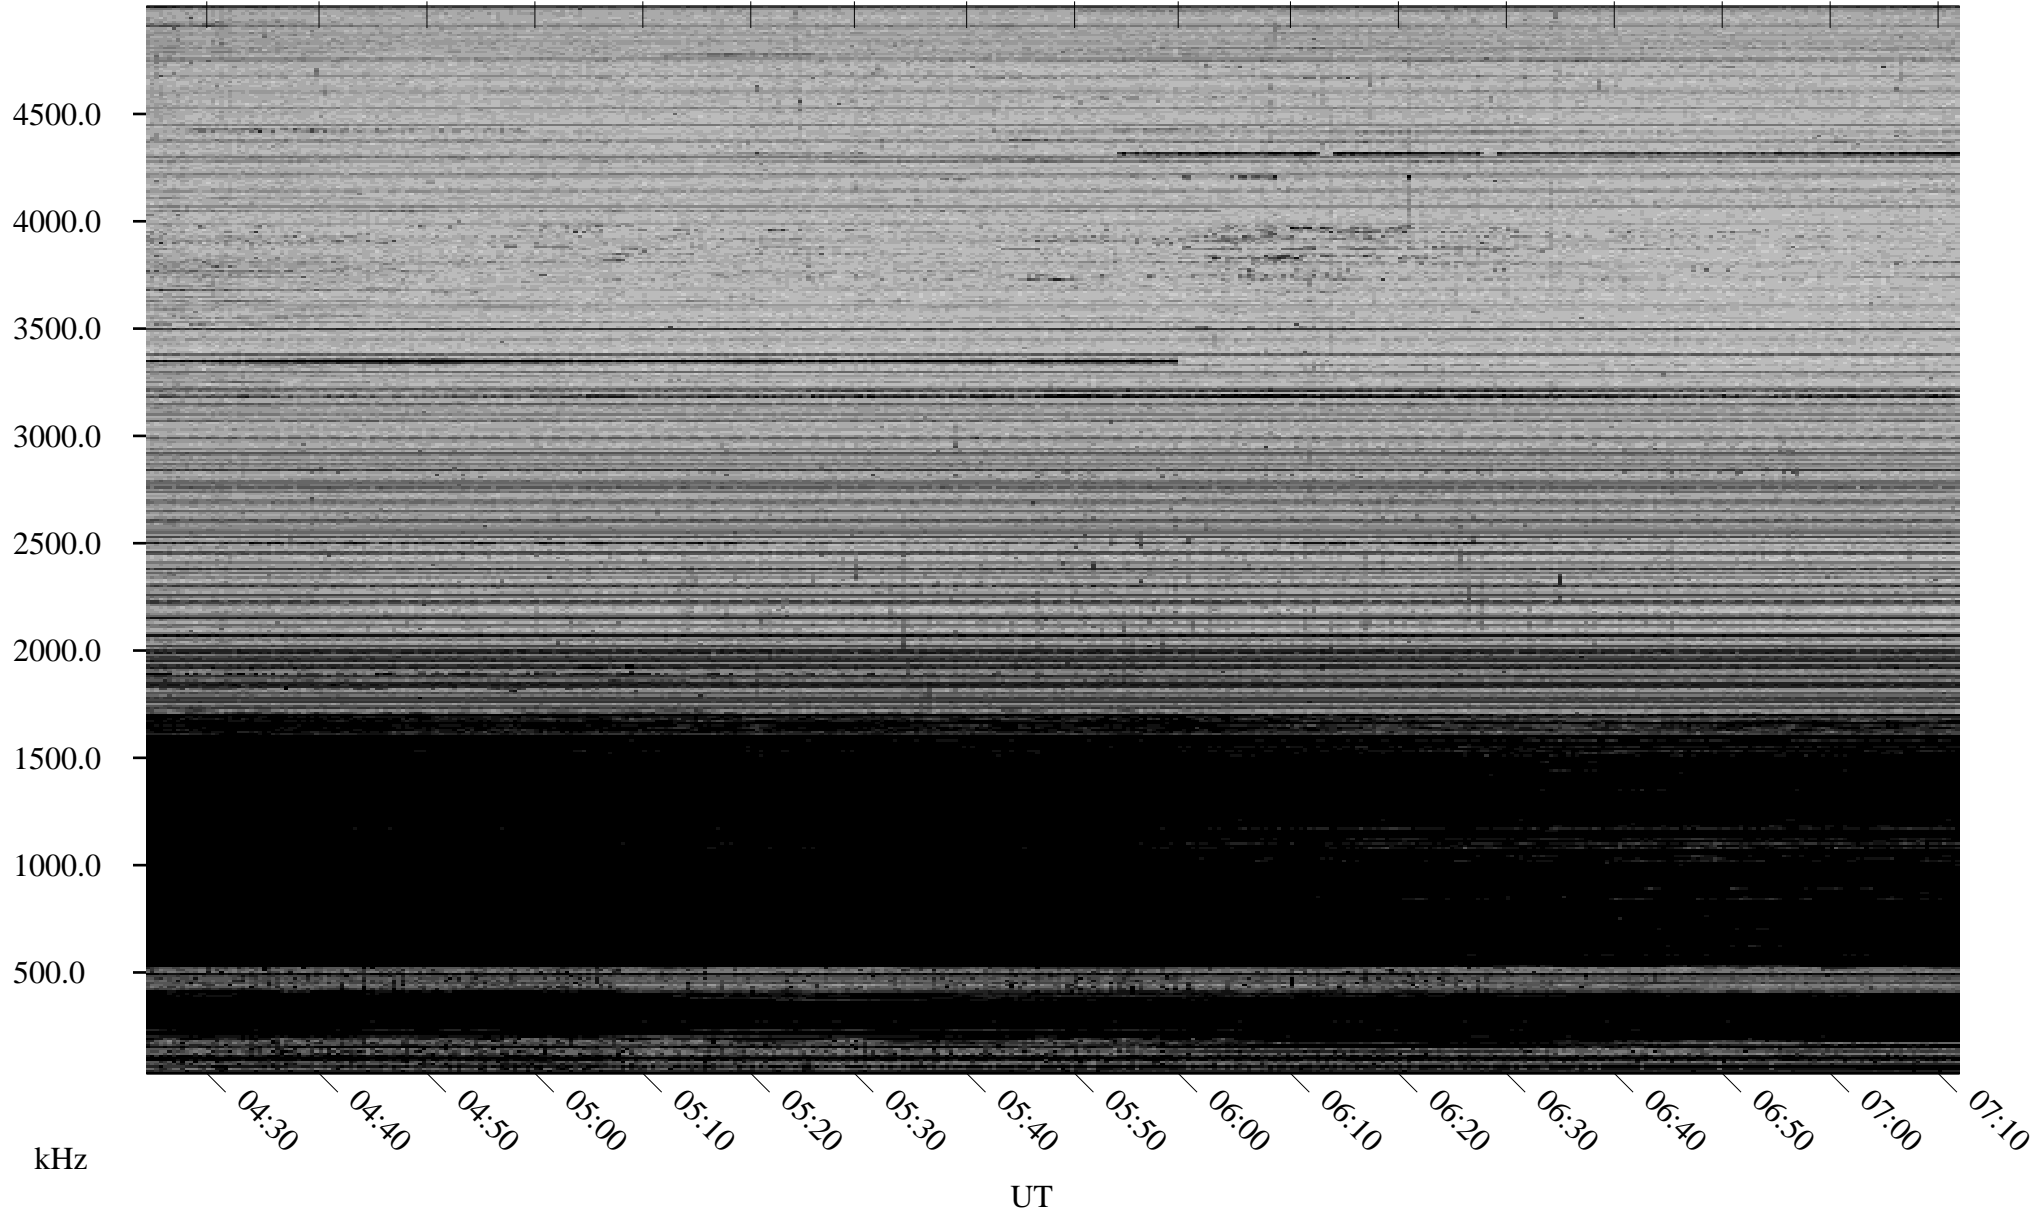

01/19/2008 Churchill, Manitoba

Linear Scale Black = 161 White = 15

ch08019l.r00SUm max_12

Page 1

01/19/2008 Churchill, Manitoba

Linear Scale Black = 161 White = 15

ch08019l.r00SUm max_12

Page 2

01/20/2008 Churchill, Manitoba

Linear Scale Black = 161 White = 15

ch08019l.r00SUm max_12

Page 3

01/20/2008 Churchill, Manitoba

Linear Scale Black = 161 White = 15

ch08019l.r00SUm max_12

Page 4

01/20/2008 Churchill, Manitoba

Linear Scale Black = 161 White = 15

ch08019l.r00SUm max_12

Page 5

01/20/2008 Churchill, Manitoba

Linear Scale Black = 161 White = 15

ch08019l.r00SUm max_12

Page 6

01/20/2008 Churchill, Manitoba

Linear Scale Black = 161 White = 15

ch08019l.r00SUm max_12

Page 7

01/20/2008 Churchill, Manitoba

Linear Scale Black = 161 White = 15

ch08019l.r00SUm max_12

Page 8