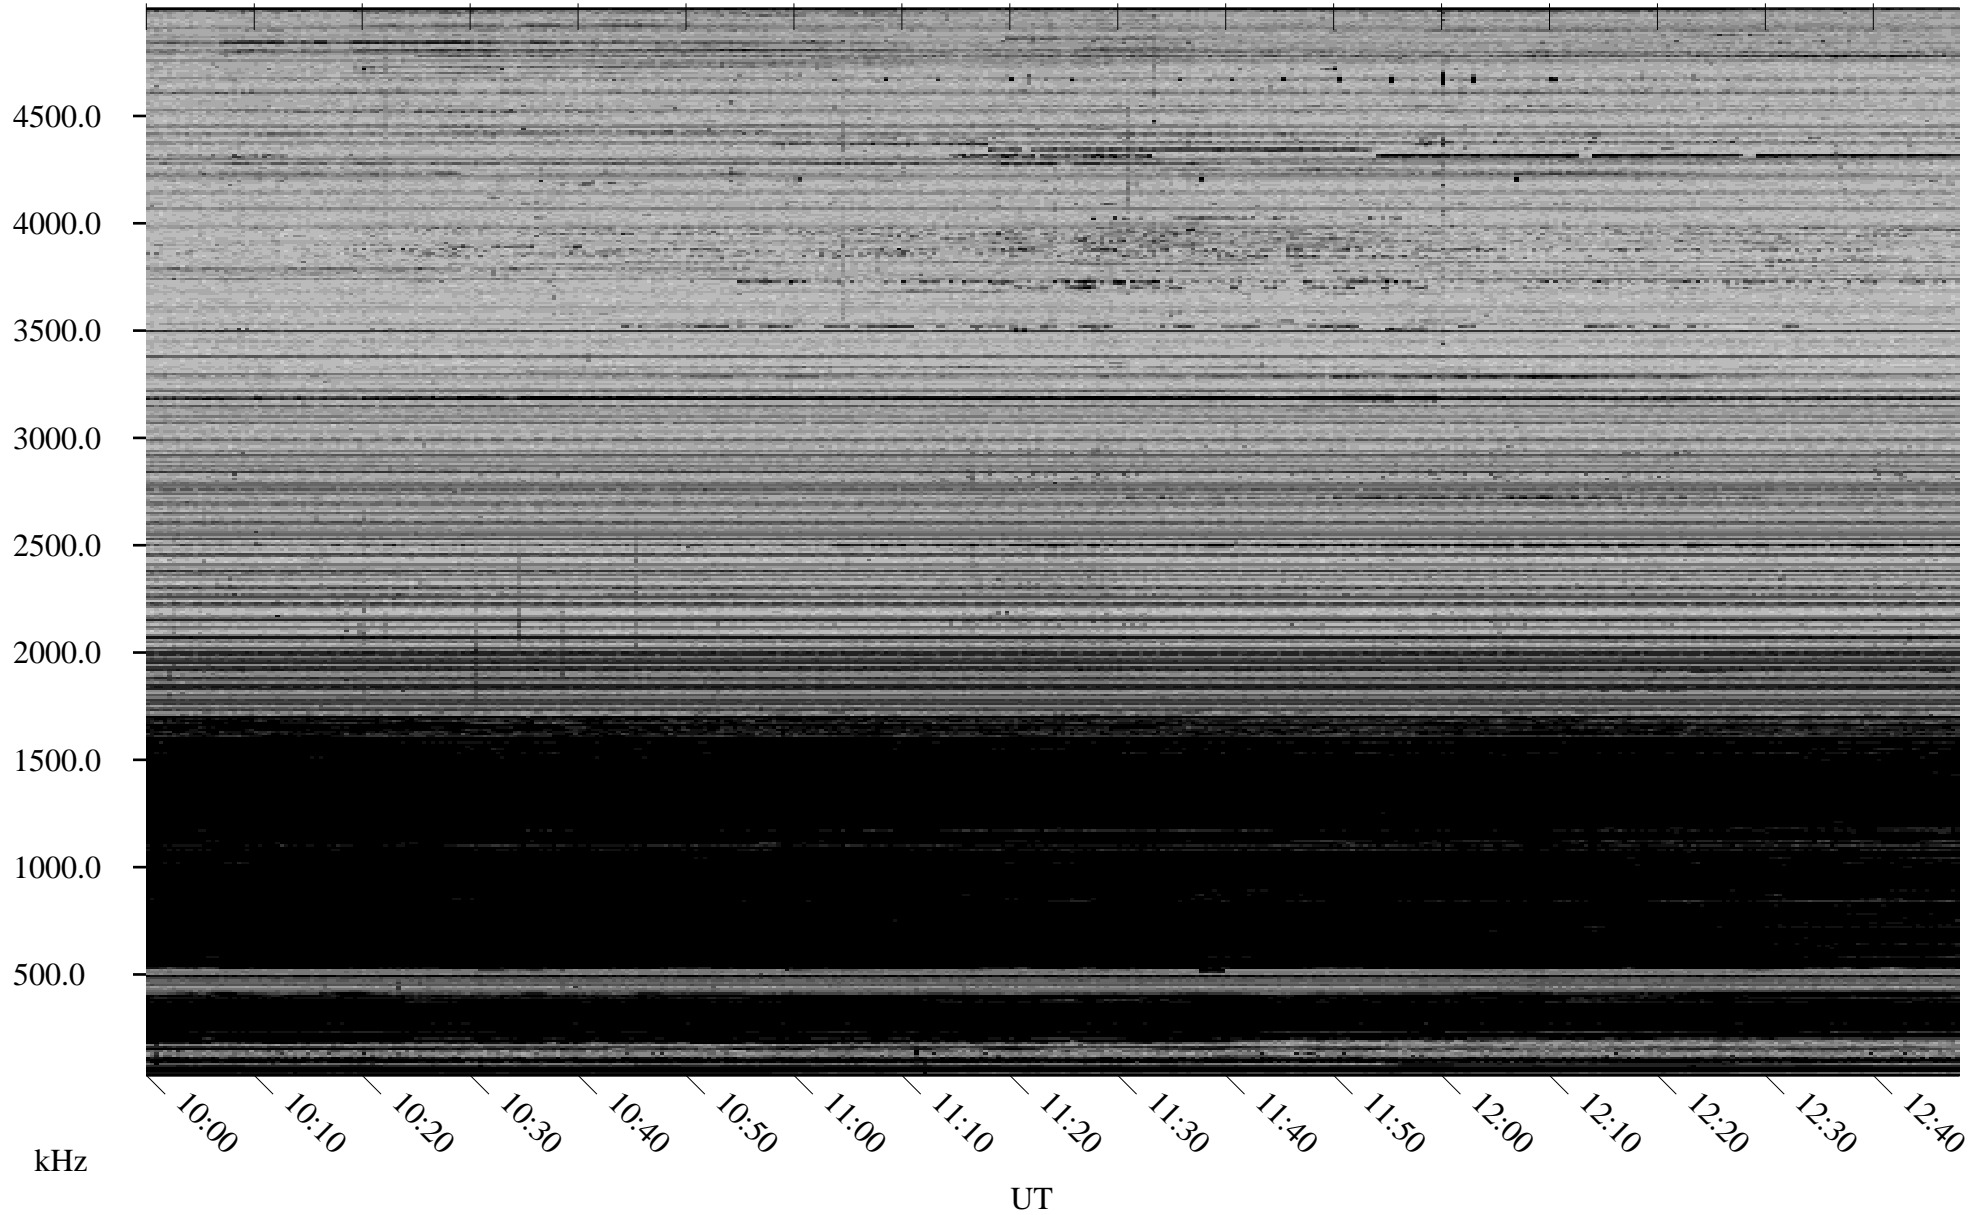

01/19/2008 Churchill, Manitoba

Linear Scale Black = 161 White = 15

ch08019l.r00SUm max_12

Page 1

01/19/2008 Churchill, Manitoba

Linear Scale Black = 161 White = 15

ch08019l.r00SUm max_12

Page 2

01/20/2008 Churchill, Manitoba

Linear Scale Black = 161 White = 15

ch08019l.r00SUm max_12

Page 3

01/20/2008 Churchill, Manitoba

Linear Scale Black = 161 White = 15

ch08019l.r00SUm max_12

Page 4

01/20/2008 Churchill, Manitoba

Linear Scale Black = 161 White = 15

ch08019l.r00SUm max_12

Page 5

01/20/2008 Churchill, Manitoba

Linear Scale Black = 161 White = 15

ch08019l.r00SUm max_12

Page 6

01/20/2008 Churchill, Manitoba

Linear Scale Black = 161 White = 15

ch08019l.r00SUm max_12

Page 7

01/20/2008 Churchill, Manitoba

Linear Scale Black = 161 White = 15

ch08019l.r00SUm max_12

Page 8