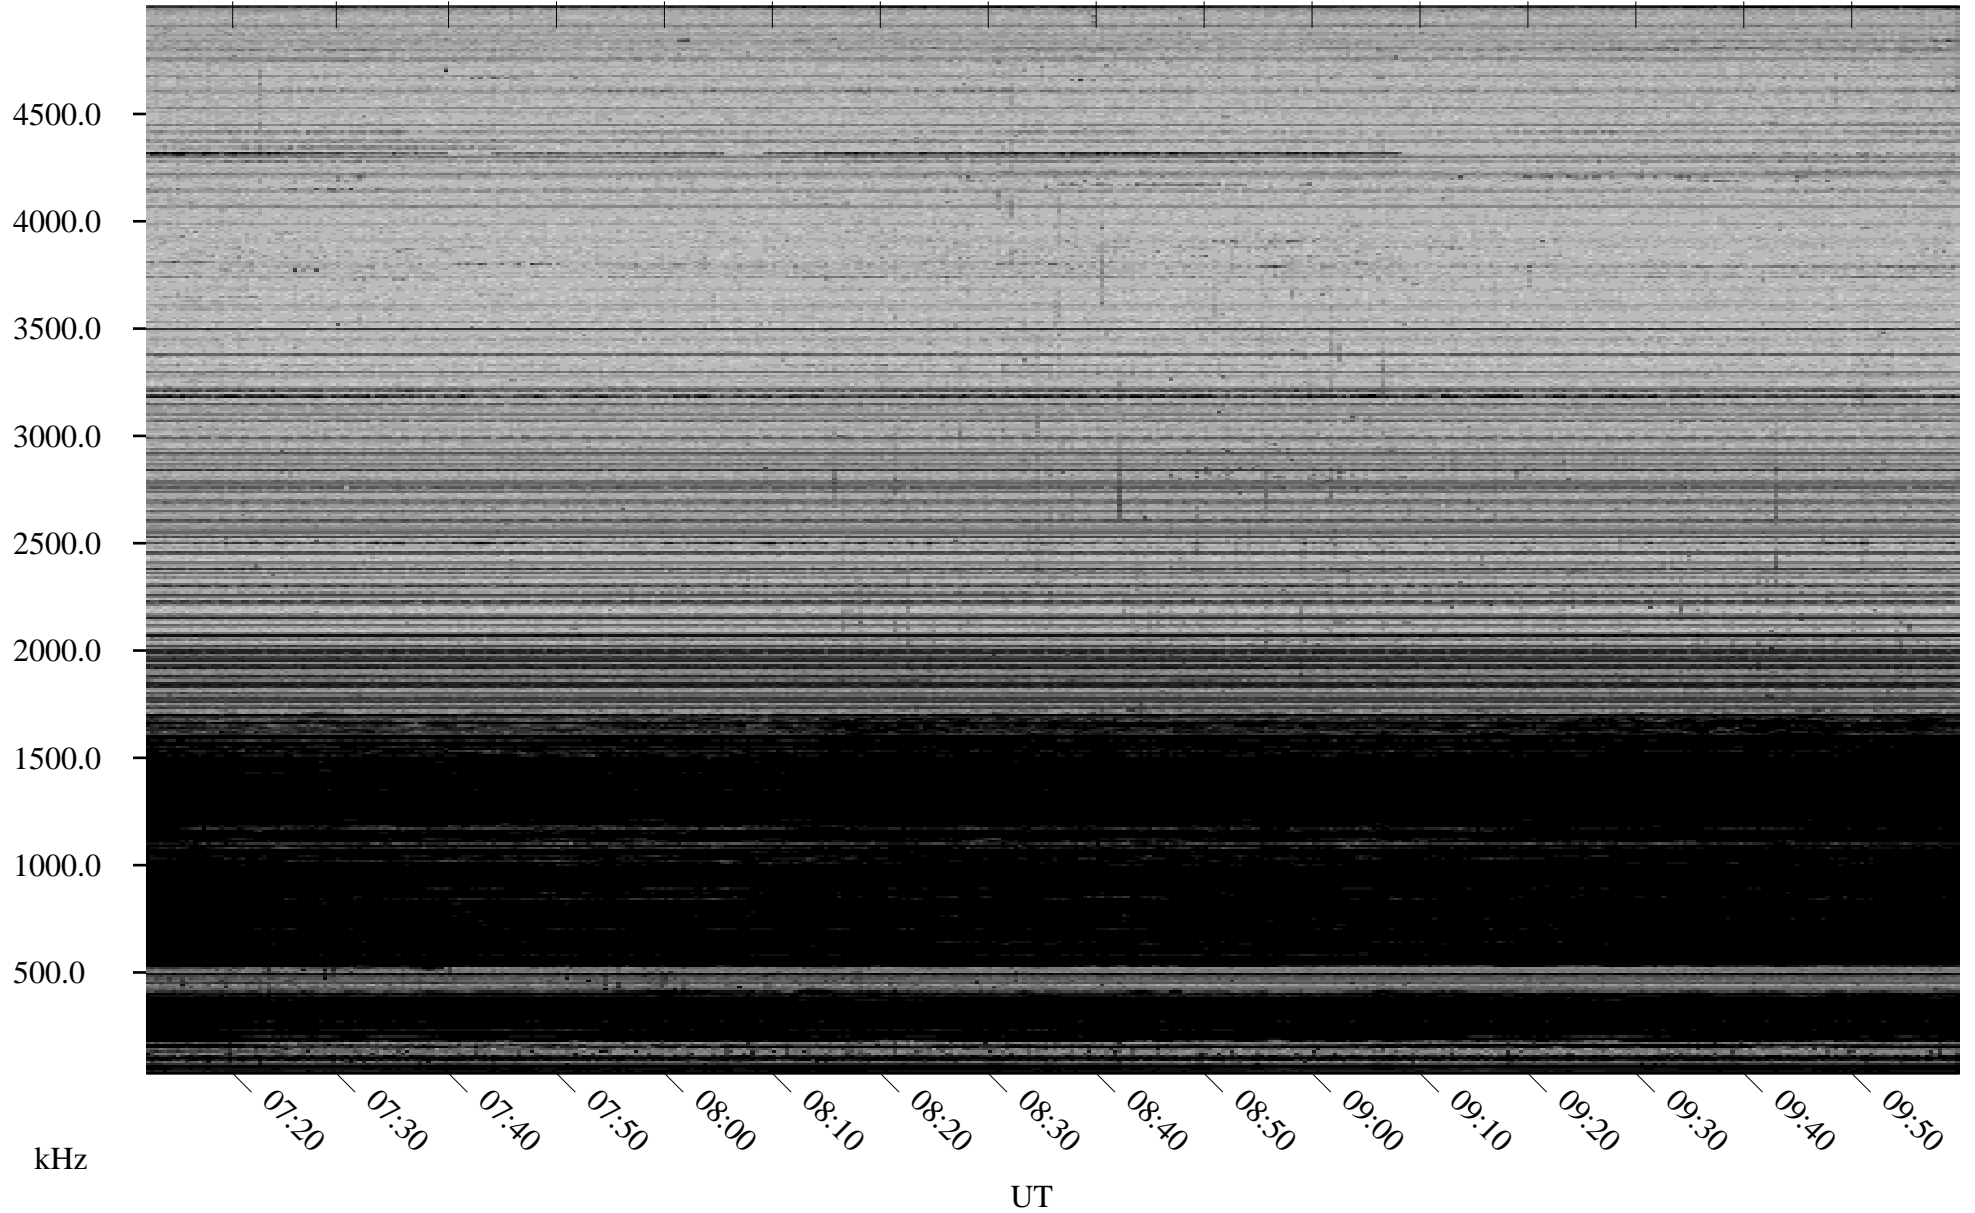

01/19/2008 Churchill, Manitoba

Linear Scale Black = 161 White = 15

ch08019l.r00SUm max_12

Page 1

01/19/2008 Churchill, Manitoba

Linear Scale Black = 161 White = 15

ch08019l.r00SUm max_12

Page 2

01/20/2008 Churchill, Manitoba

Linear Scale Black = 161 White = 15

ch08019l.r00SUm max_12

Page 3

01/20/2008 Churchill, Manitoba

Linear Scale Black = 161 White = 15

ch08019l.r00SUm max_12

Page 4

01/20/2008 Churchill, Manitoba

Linear Scale Black = 161 White = 15

ch08019l.r00SUm max_12

Page 5

01/20/2008 Churchill, Manitoba

Linear Scale Black = 161 White = 15

ch08019l.r00SUm max_12

Page 6

01/20/2008 Churchill, Manitoba

Linear Scale Black = 161 White = 15

ch08019l.r00SUm max_12

Page 7

01/20/2008 Churchill, Manitoba

Linear Scale Black = 161 White = 15

ch08019l.r00SUm max_12

Page 8