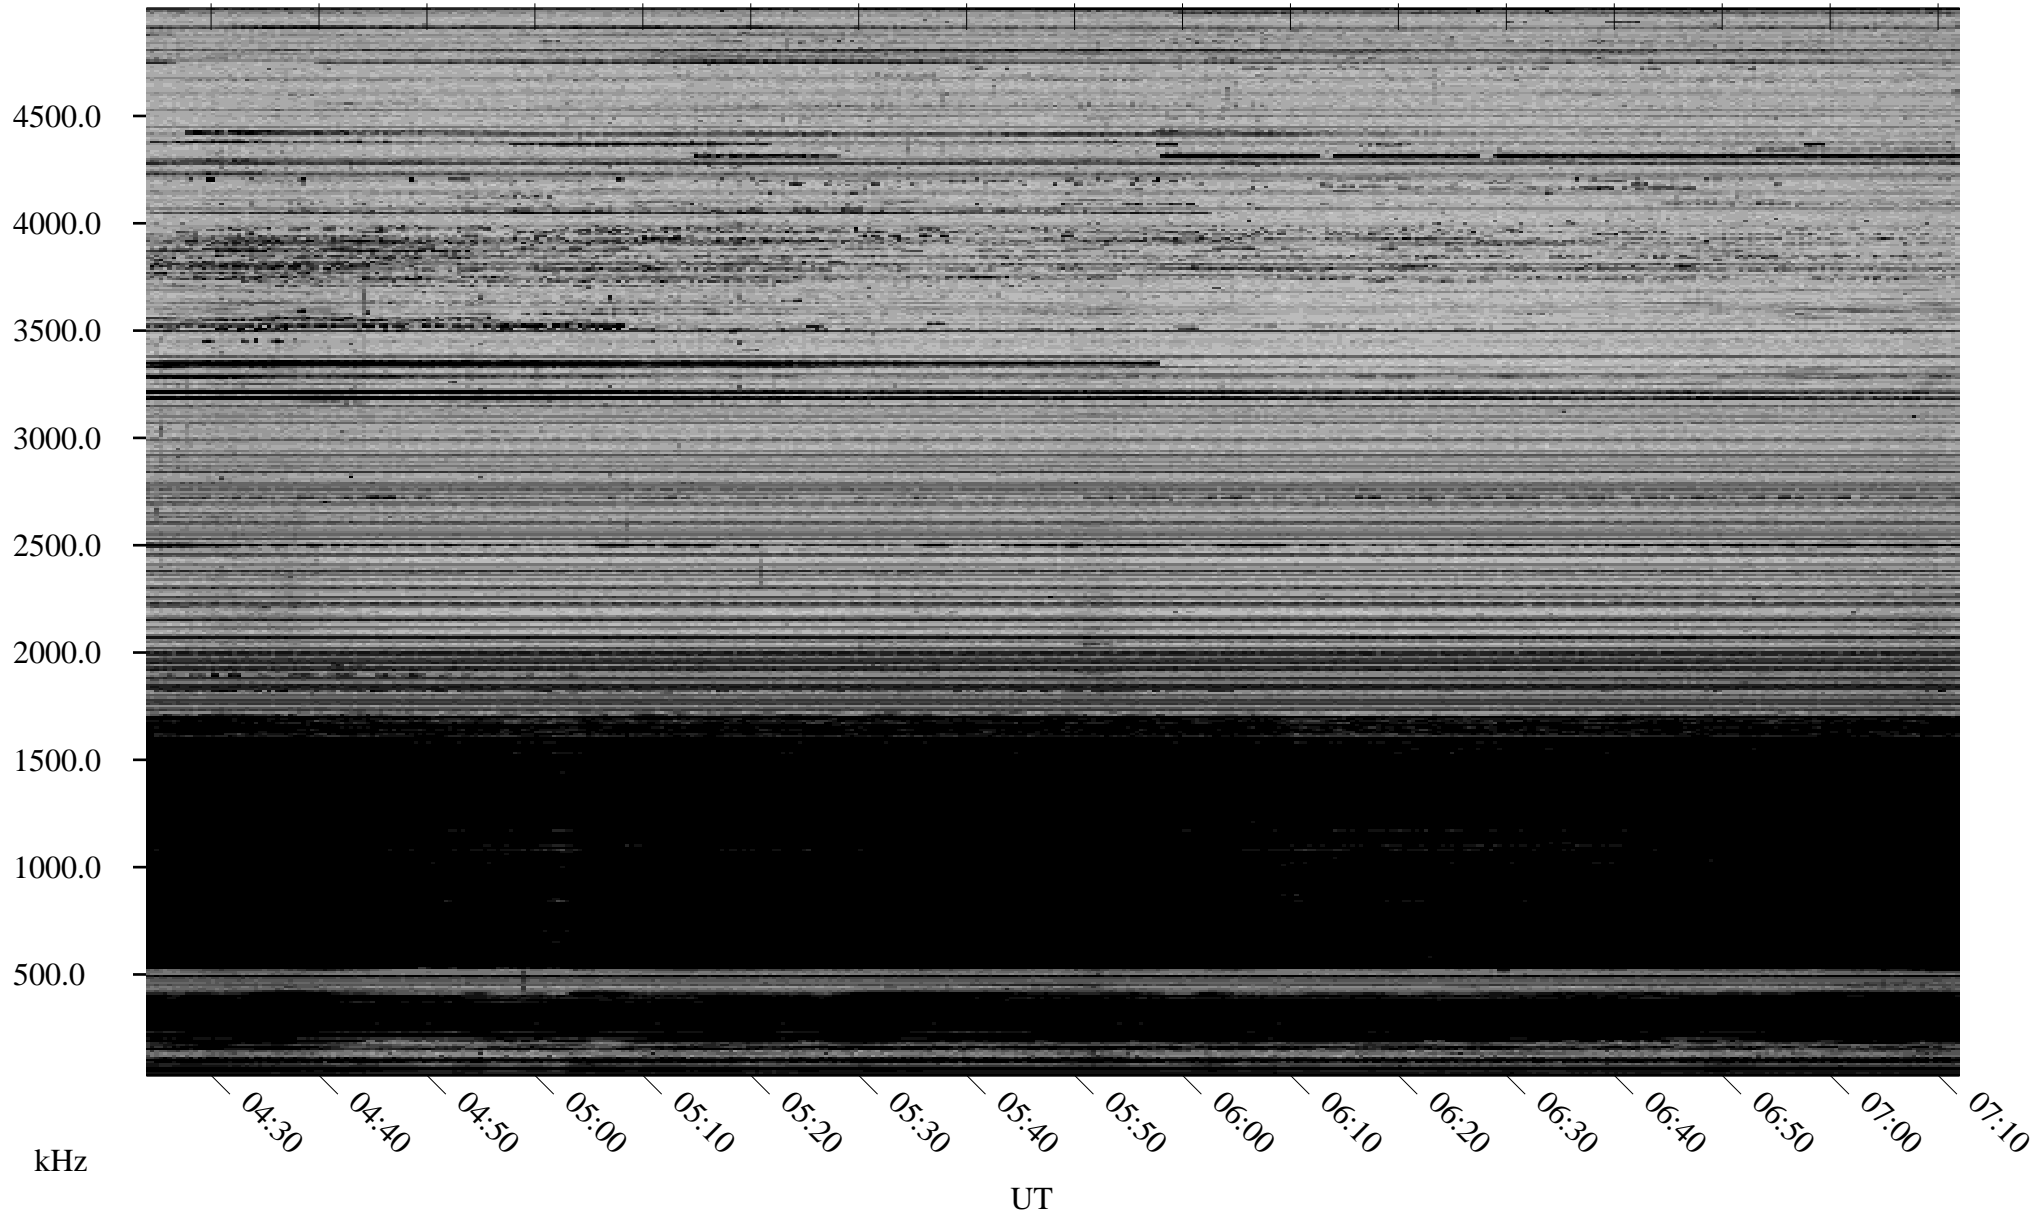

01/20/2008 Churchill, Manitoba

Linear Scale Black = 161 White = 15

ch08020l.r00SUm max_12

Page 1

01/20/2008 Churchill, Manitoba

Linear Scale Black = 161 White = 15

ch08020l.r00SUm max_12

Page 2

01/21/2008 Churchill, Manitoba

Linear Scale Black = 161 White = 15

ch08020l.r00SUm max_12

Page 3

01/21/2008 Churchill, Manitoba

Linear Scale Black = 161 White = 15

ch08020l.r00SUm max_12

Page 4

01/21/2008 Churchill, Manitoba

Linear Scale Black = 161 White = 15

ch08020l.r00SUm max_12

Page 5

01/21/2008 Churchill, Manitoba

Linear Scale Black = 161 White = 15

ch08020l.r00SUm max_12

Page 6

01/21/2008 Churchill, Manitoba

Linear Scale Black = 161 White = 15

ch08020l.r00SUm max_12

Page 7

01/21/2008 Churchill, Manitoba

Linear Scale Black = 161 White = 15

ch08020l.r00SUm max_12