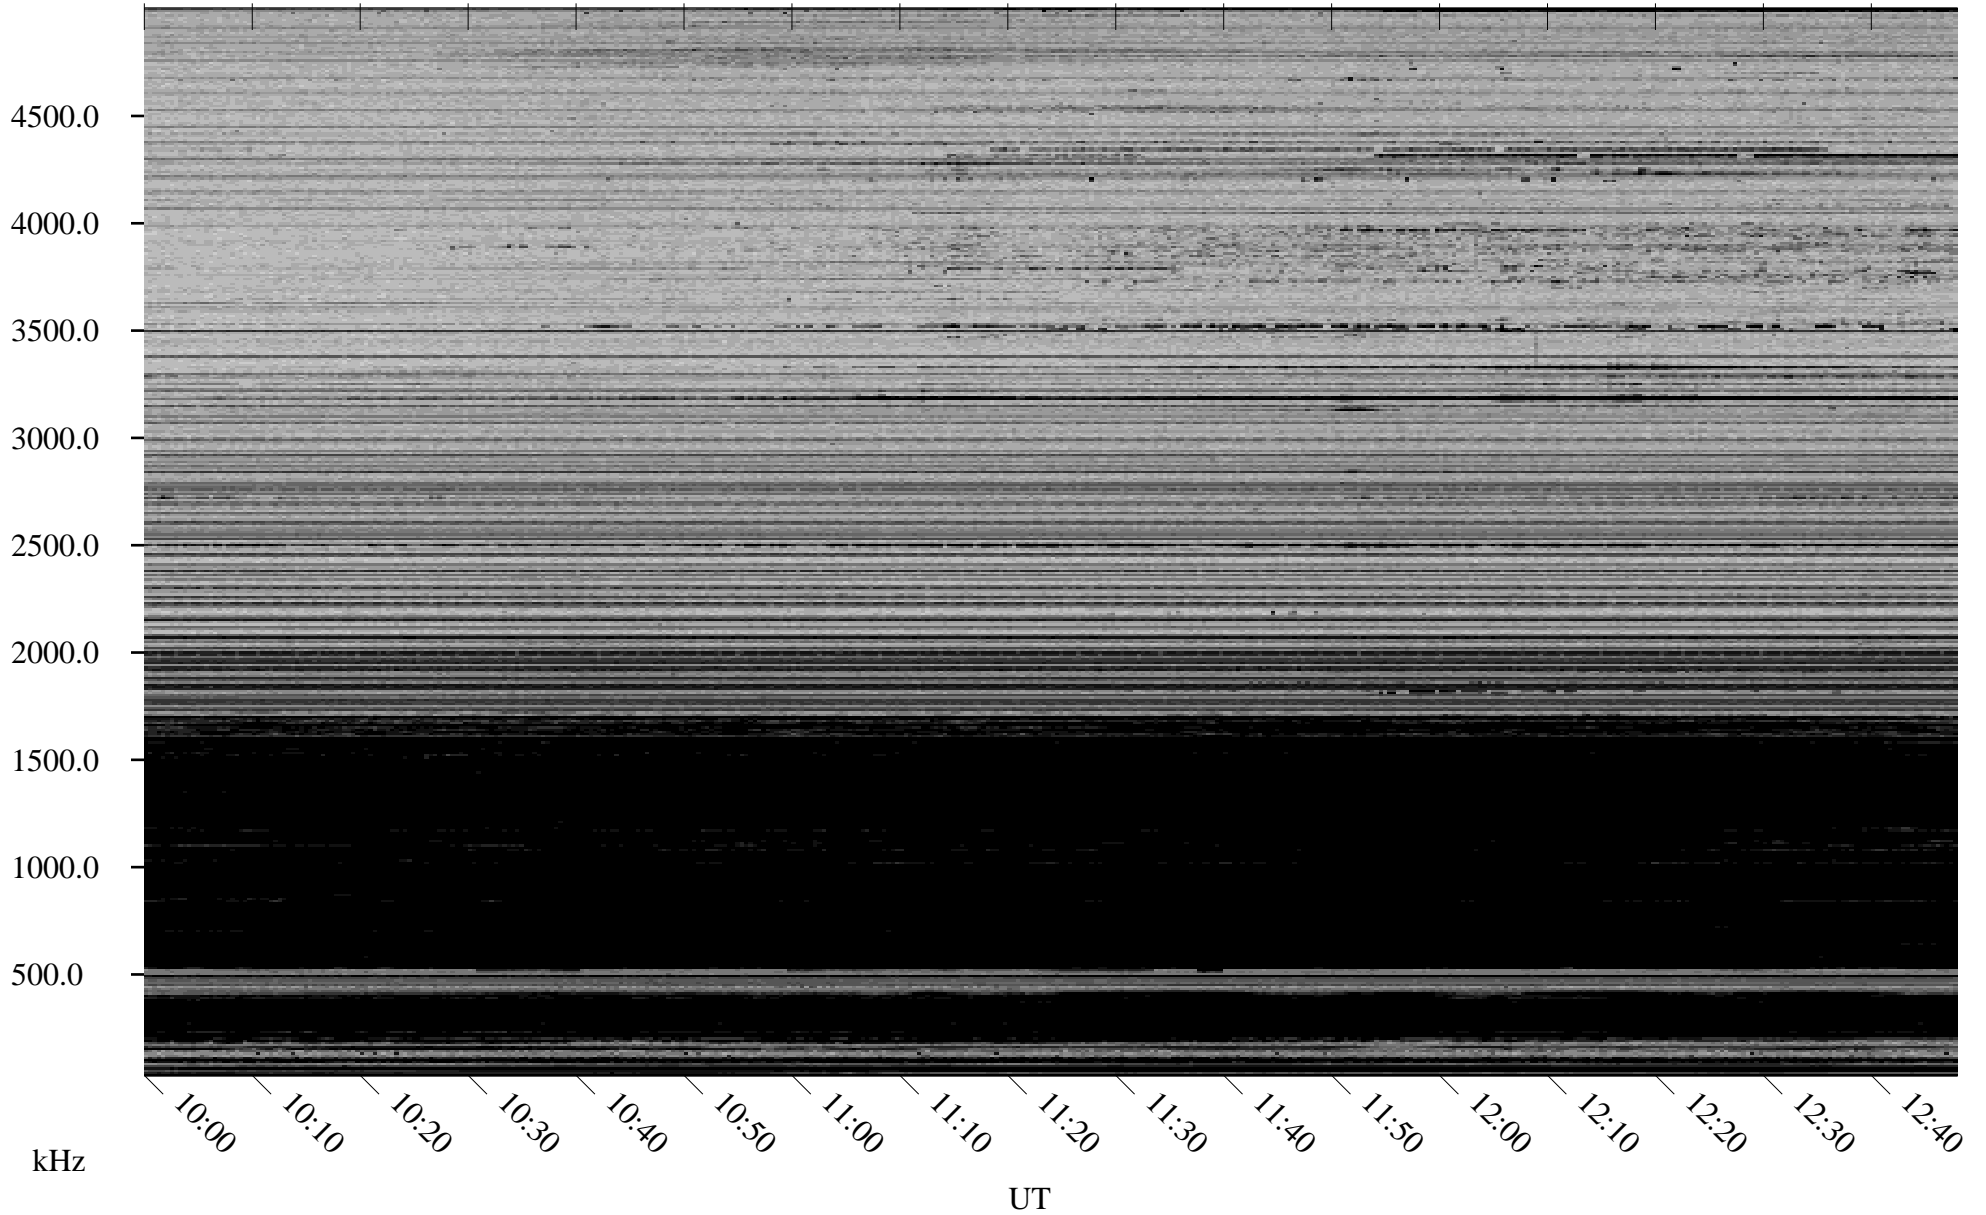

01/20/2008 Churchill, Manitoba

Linear Scale Black = 161 White = 15

ch08020l.r00SUm max_12

Page 1

01/20/2008 Churchill, Manitoba

Linear Scale Black = 161 White = 15

ch08020l.r00SUm max_12

Page 2

01/21/2008 Churchill, Manitoba

Linear Scale Black = 161 White = 15

ch08020l.r00SUm max_12

Page 3

01/21/2008 Churchill, Manitoba

Linear Scale Black = 161 White = 15

ch08020l.r00SUm max_12

Page 4

01/21/2008 Churchill, Manitoba

Linear Scale Black = 161 White = 15

ch08020l.r00SUm max_12

Page 5

01/21/2008 Churchill, Manitoba

Linear Scale Black = 161 White = 15

ch08020l.r00SUm max_12

Page 6

01/21/2008 Churchill, Manitoba

Linear Scale Black = 161 White = 15

ch08020l.r00SUm max_12

Page 7

01/21/2008 Churchill, Manitoba

Linear Scale Black = 161 White = 15

ch08020l.r00SUm max_12