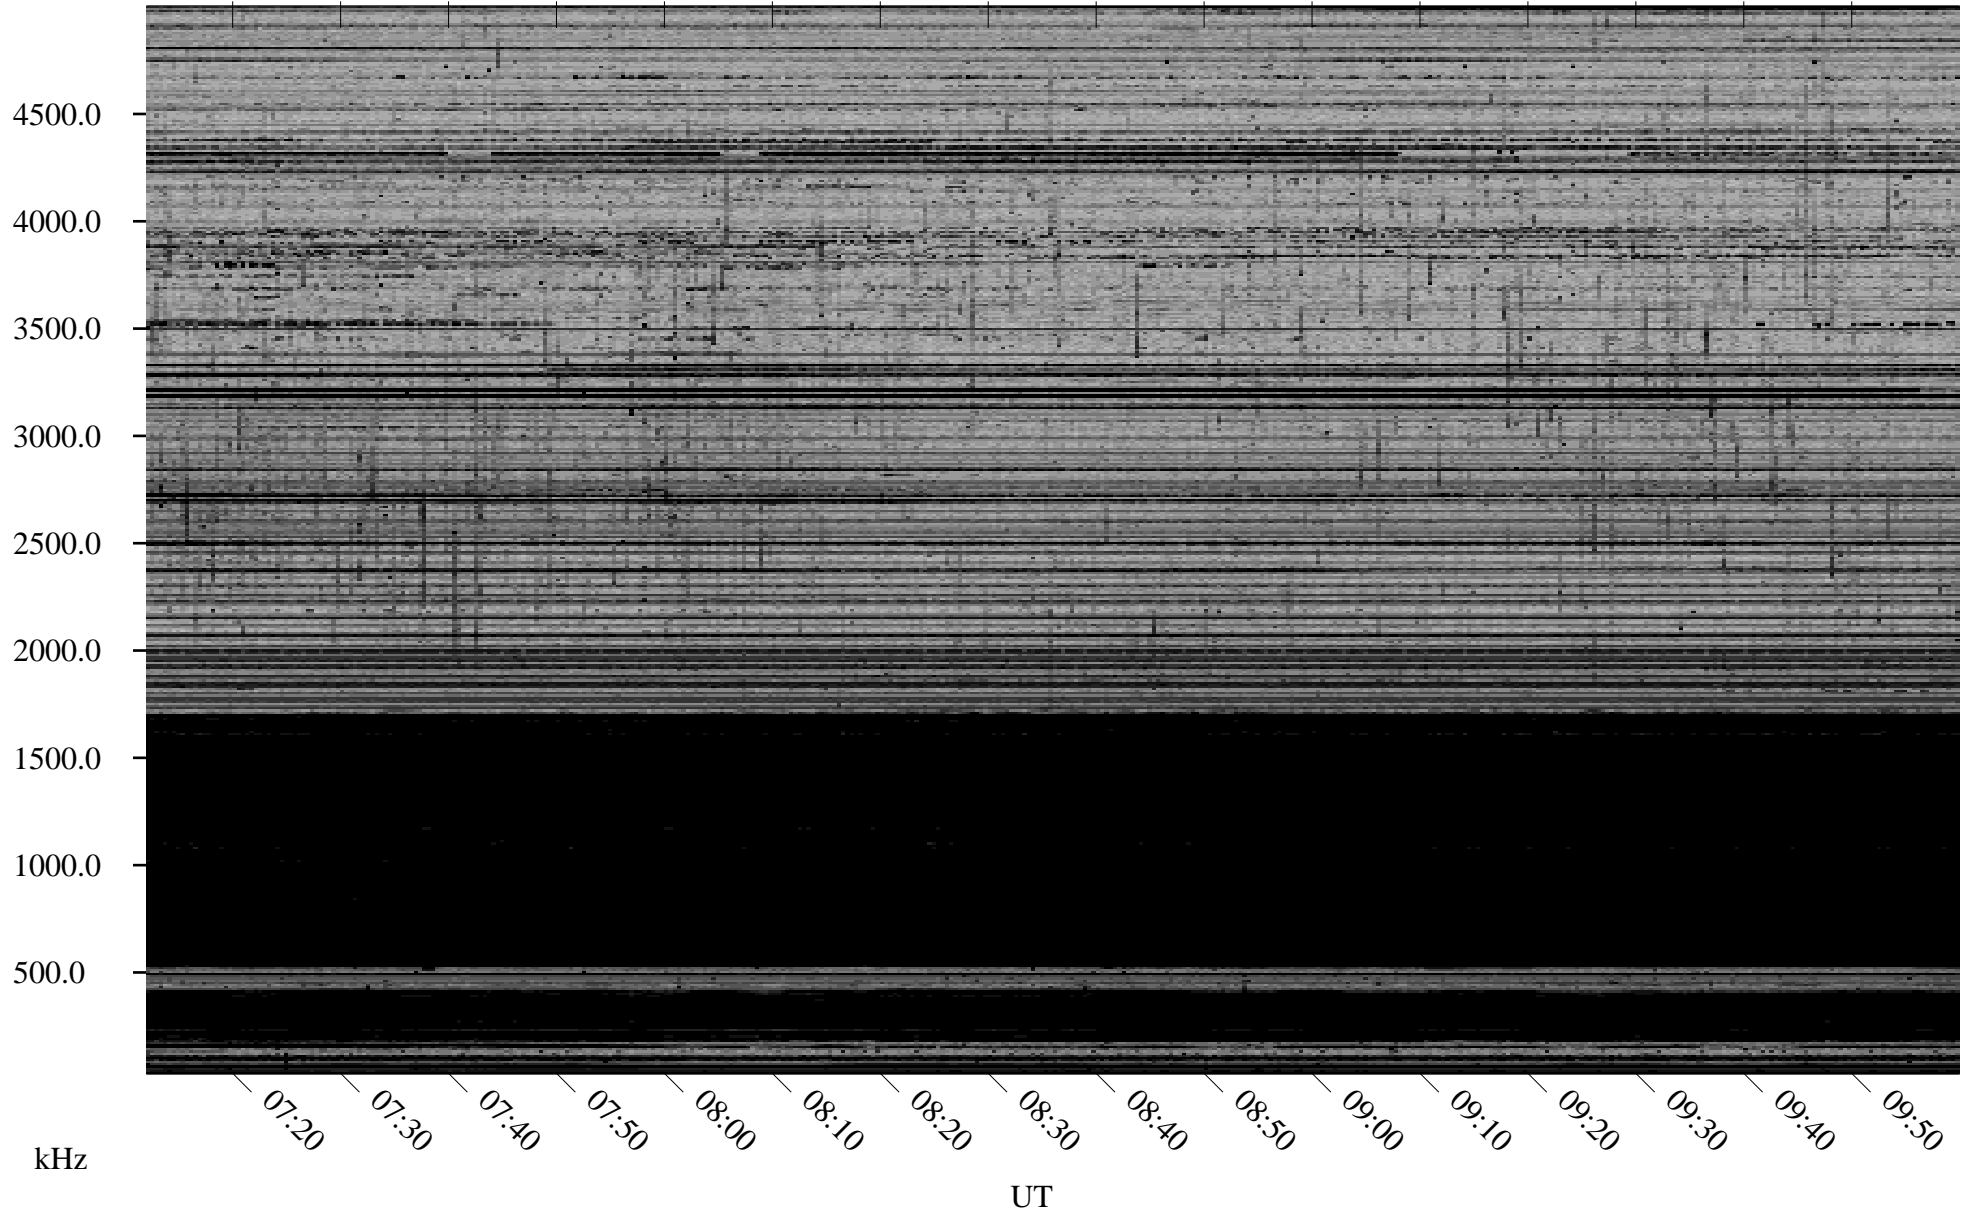

# 01/22/2008 Churchill, Manitoba

Linear Scale    Black = 161    White = 15

ch080211.r00SUm max\_12

Page 4

# 01/22/2008 Churchill, Manitoba

Linear Scale    Black = 161    White = 15

ch080211.r00SUm max\_12

Page 5

# 01/22/2008 Churchill, Manitoba

Linear Scale    Black = 161    White = 15

ch080211.r00SUm max\_12

Page 6