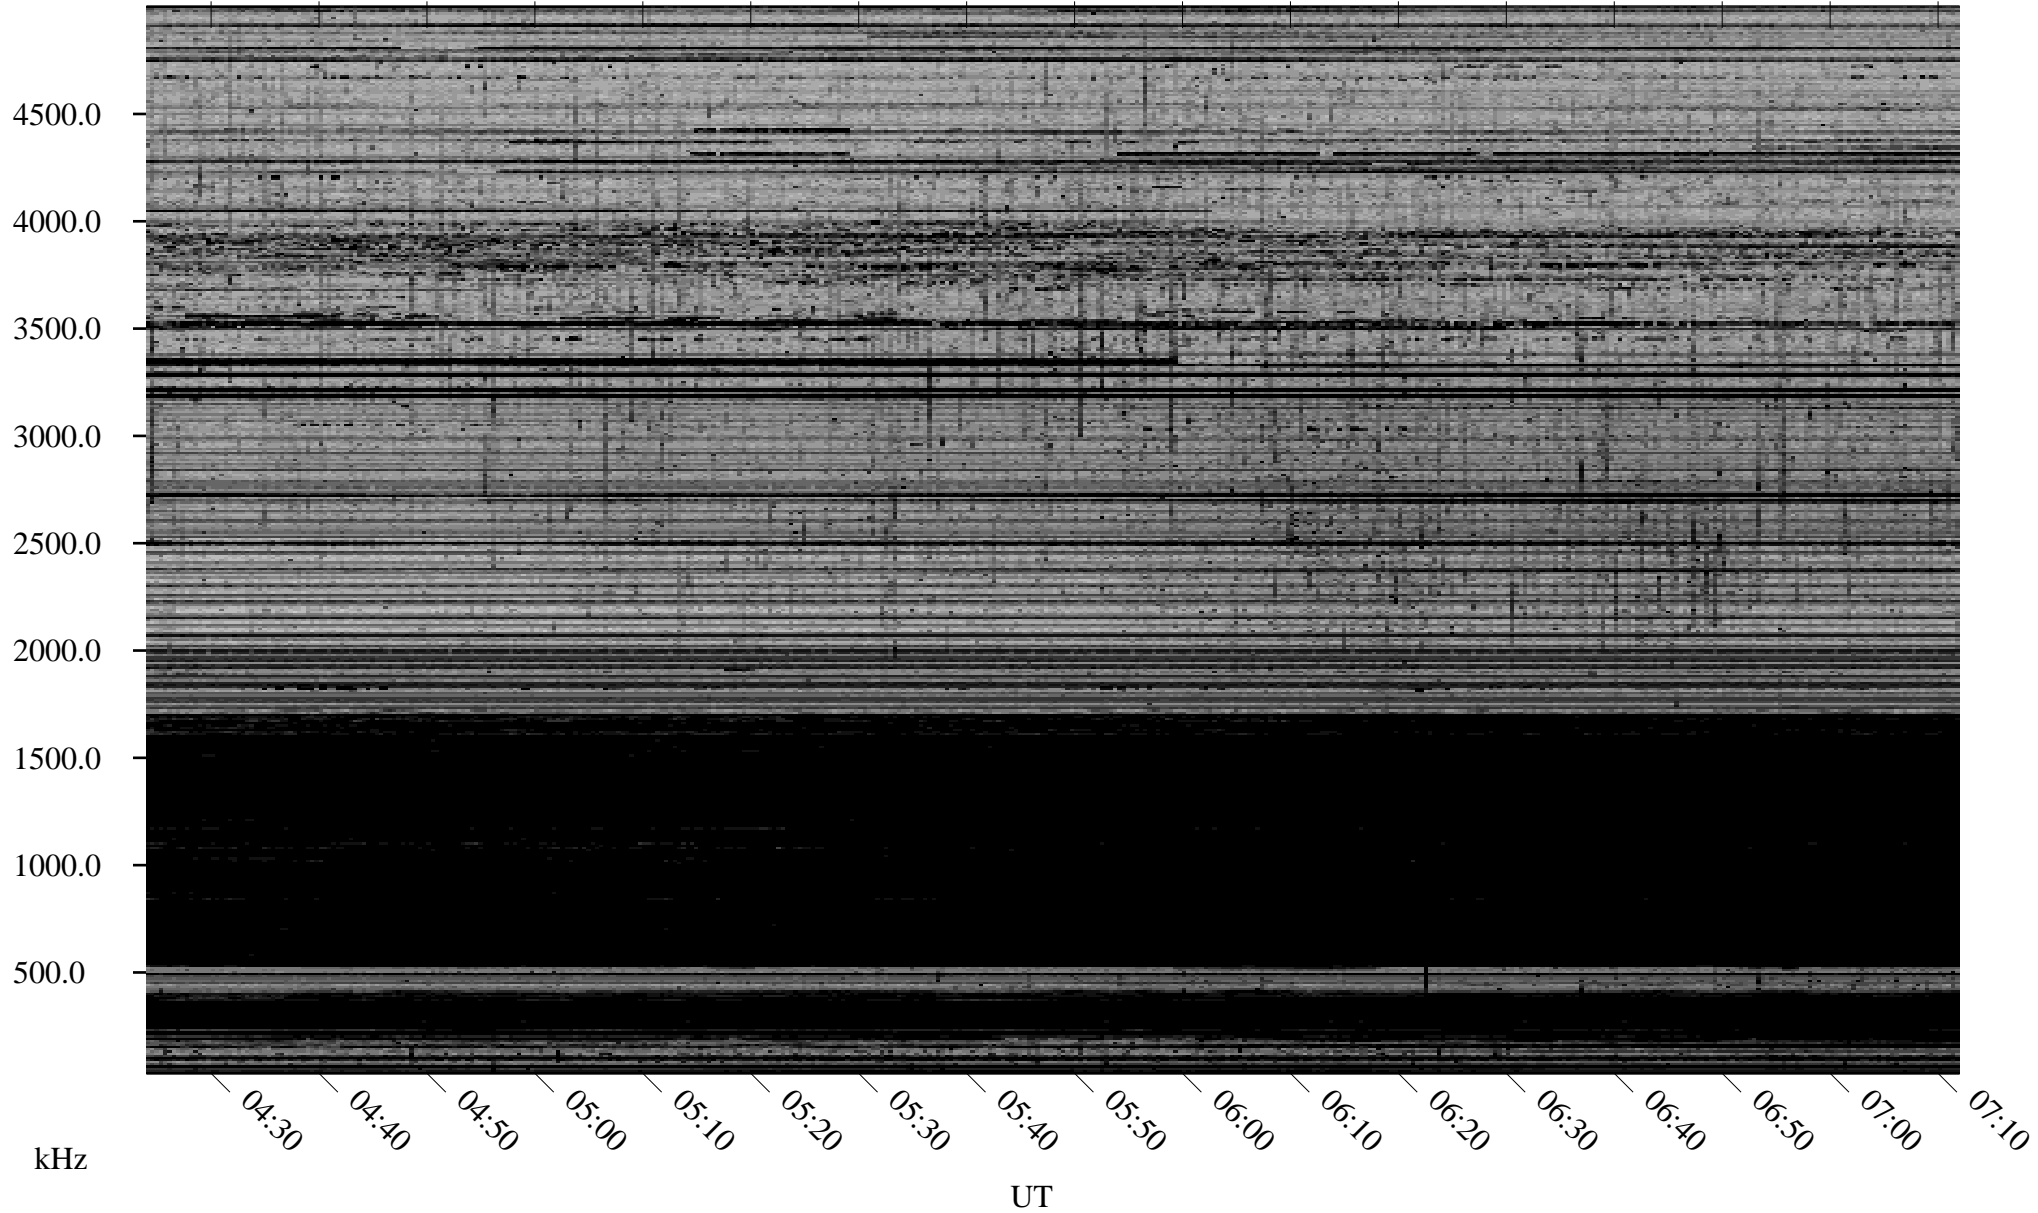

# 01/21/2008 Churchill, Manitoba

Linear Scale    Black = 161    White = 15

ch080211.r00SUm max\_12

Page 2

# 01/22/2008 Churchill, Manitoba

Linear Scale    Black = 161    White = 15

ch080211.r00SUm max\_12

Page 3

# 01/22/2008 Churchill, Manitoba

Linear Scale    Black = 161    White = 15

ch080211.r00SUm max\_12

Page 4

# 01/22/2008 Churchill, Manitoba

Linear Scale    Black = 161    White = 15

ch080211.r00SUm max\_12

Page 5