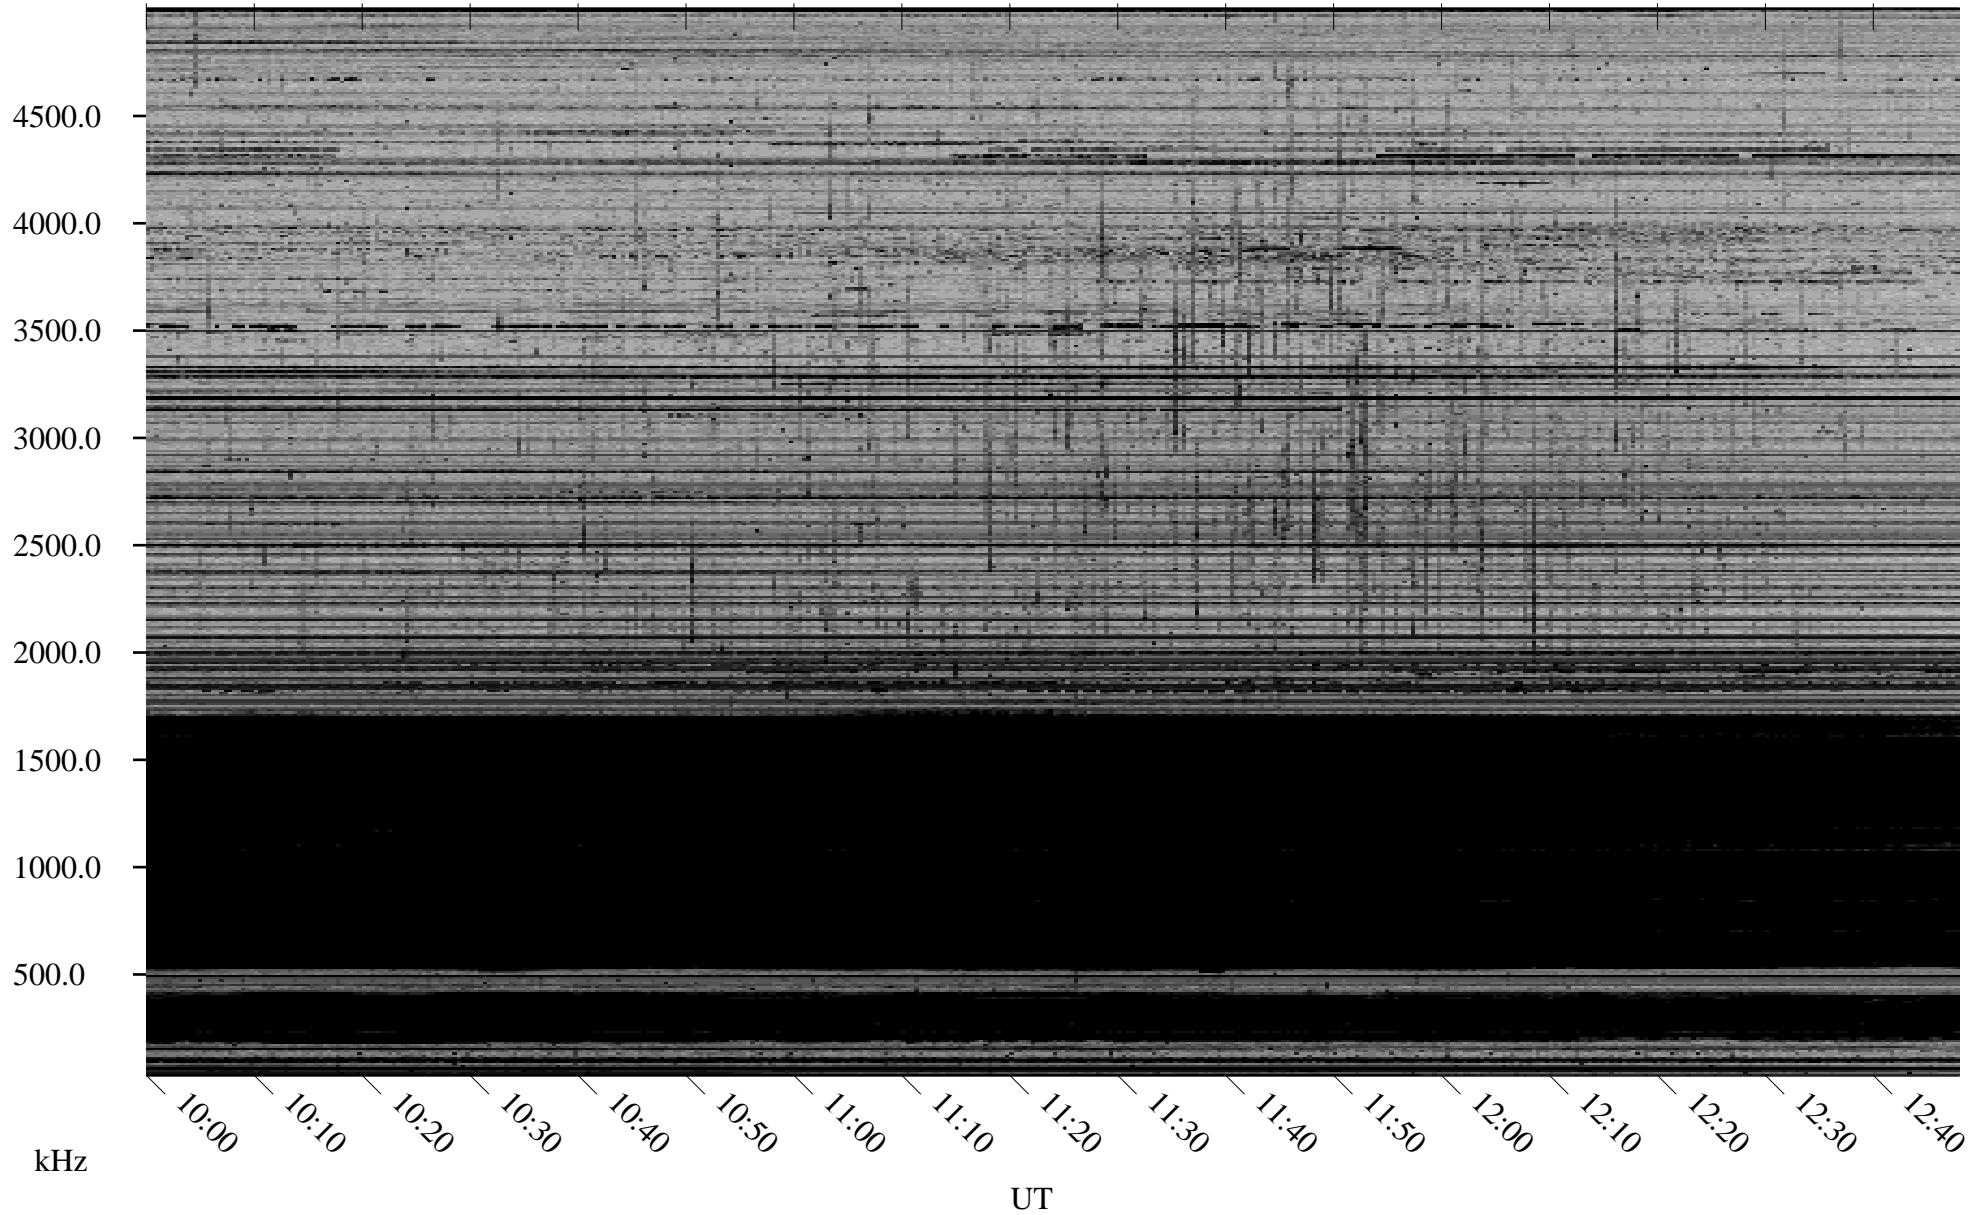

# 01/22/2008 Churchill, Manitoba

Linear Scale    Black = 161    White = 15

ch080211.r00SUm max\_12

Page 5

# 01/22/2008 Churchill, Manitoba

Linear Scale    Black = 161    White = 15

ch080211.r00SUm max\_12

Page 6