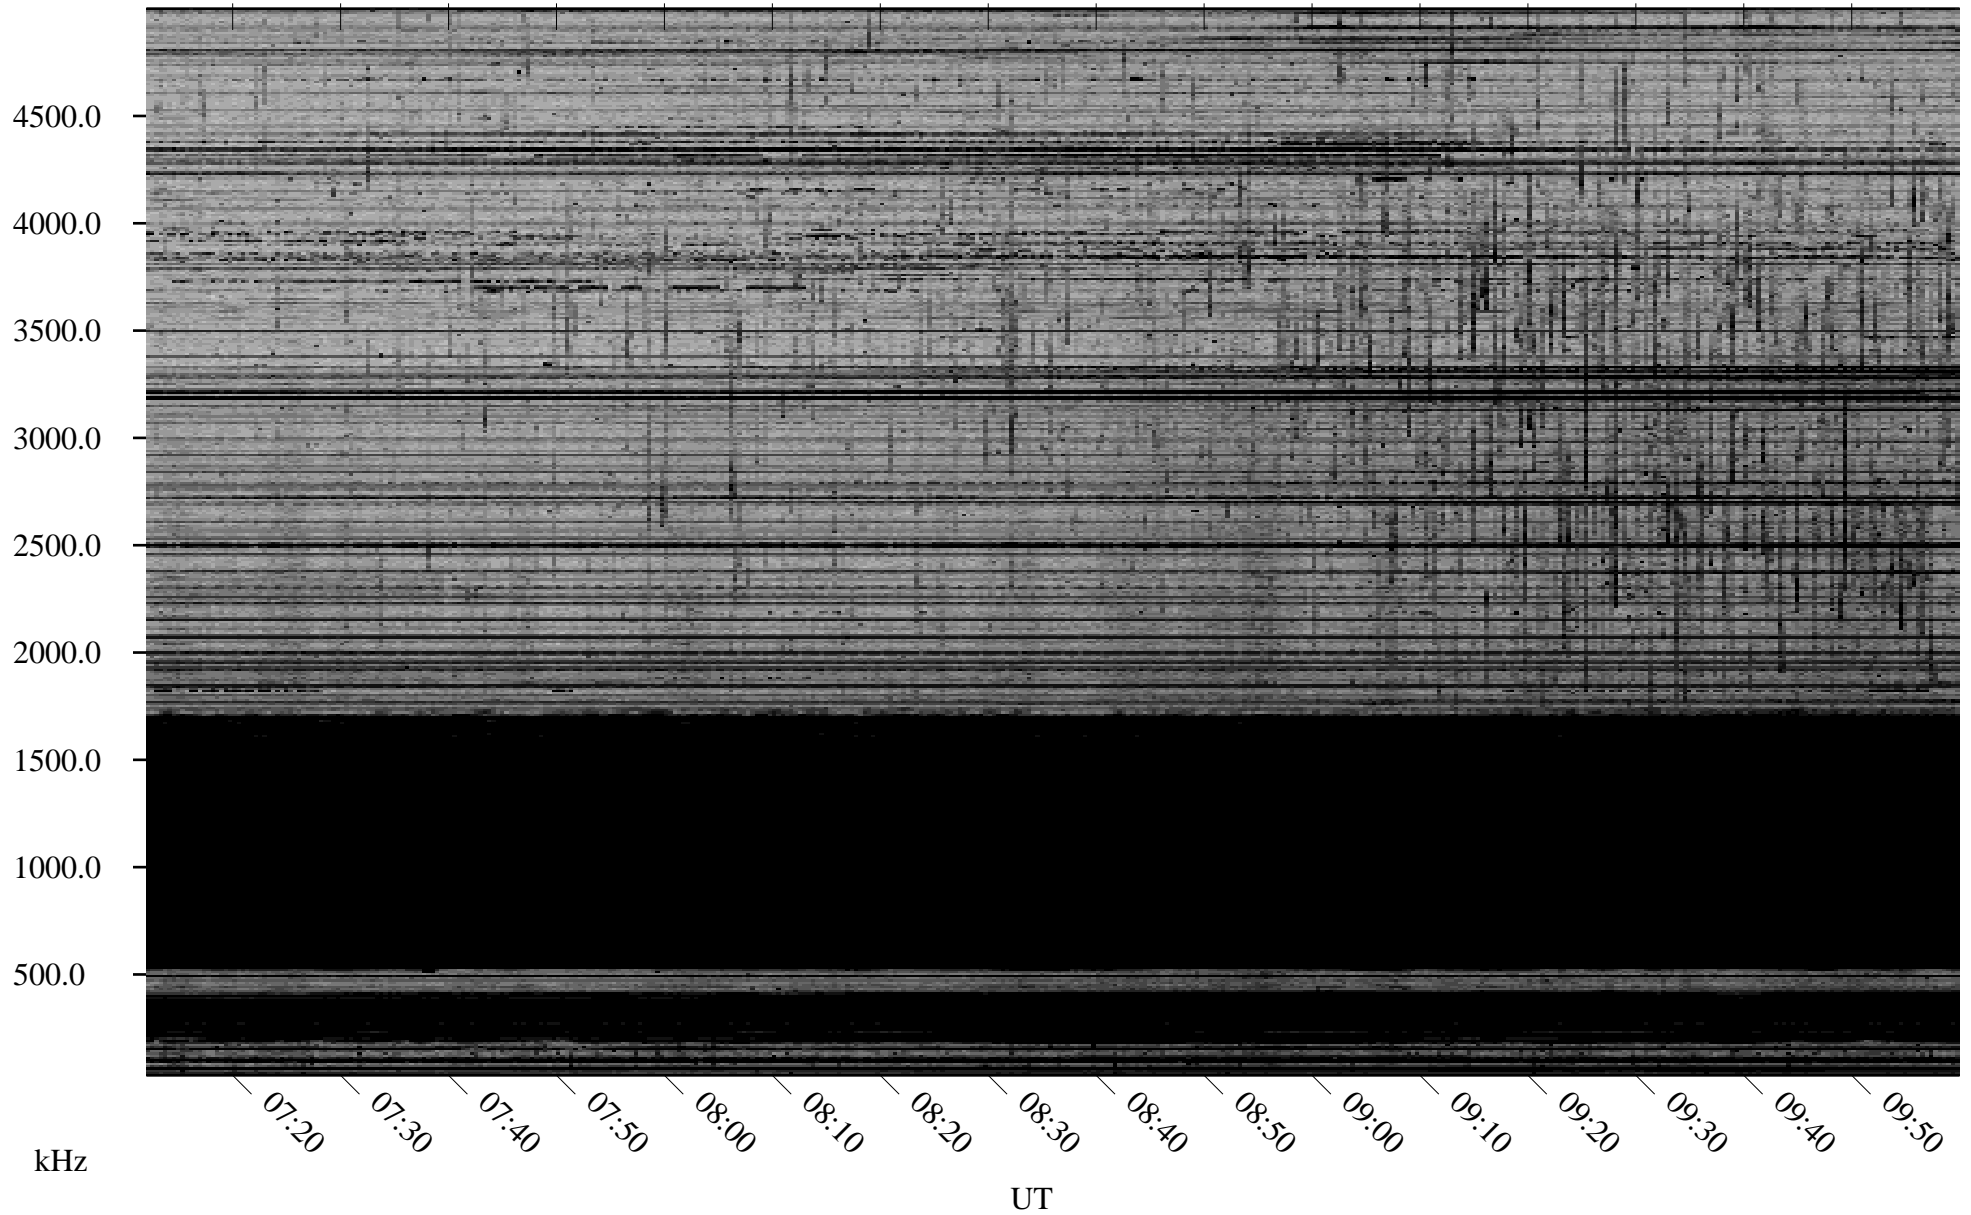

# 01/23/2008 Churchill, Manitoba

Linear Scale    Black = 161    White = 15

ch080221.r00SUm max\_12

Page 4

# 01/23/2008 Churchill, Manitoba

Linear Scale    Black = 161    White = 15

ch080221.r00SUm max\_12

Page 5