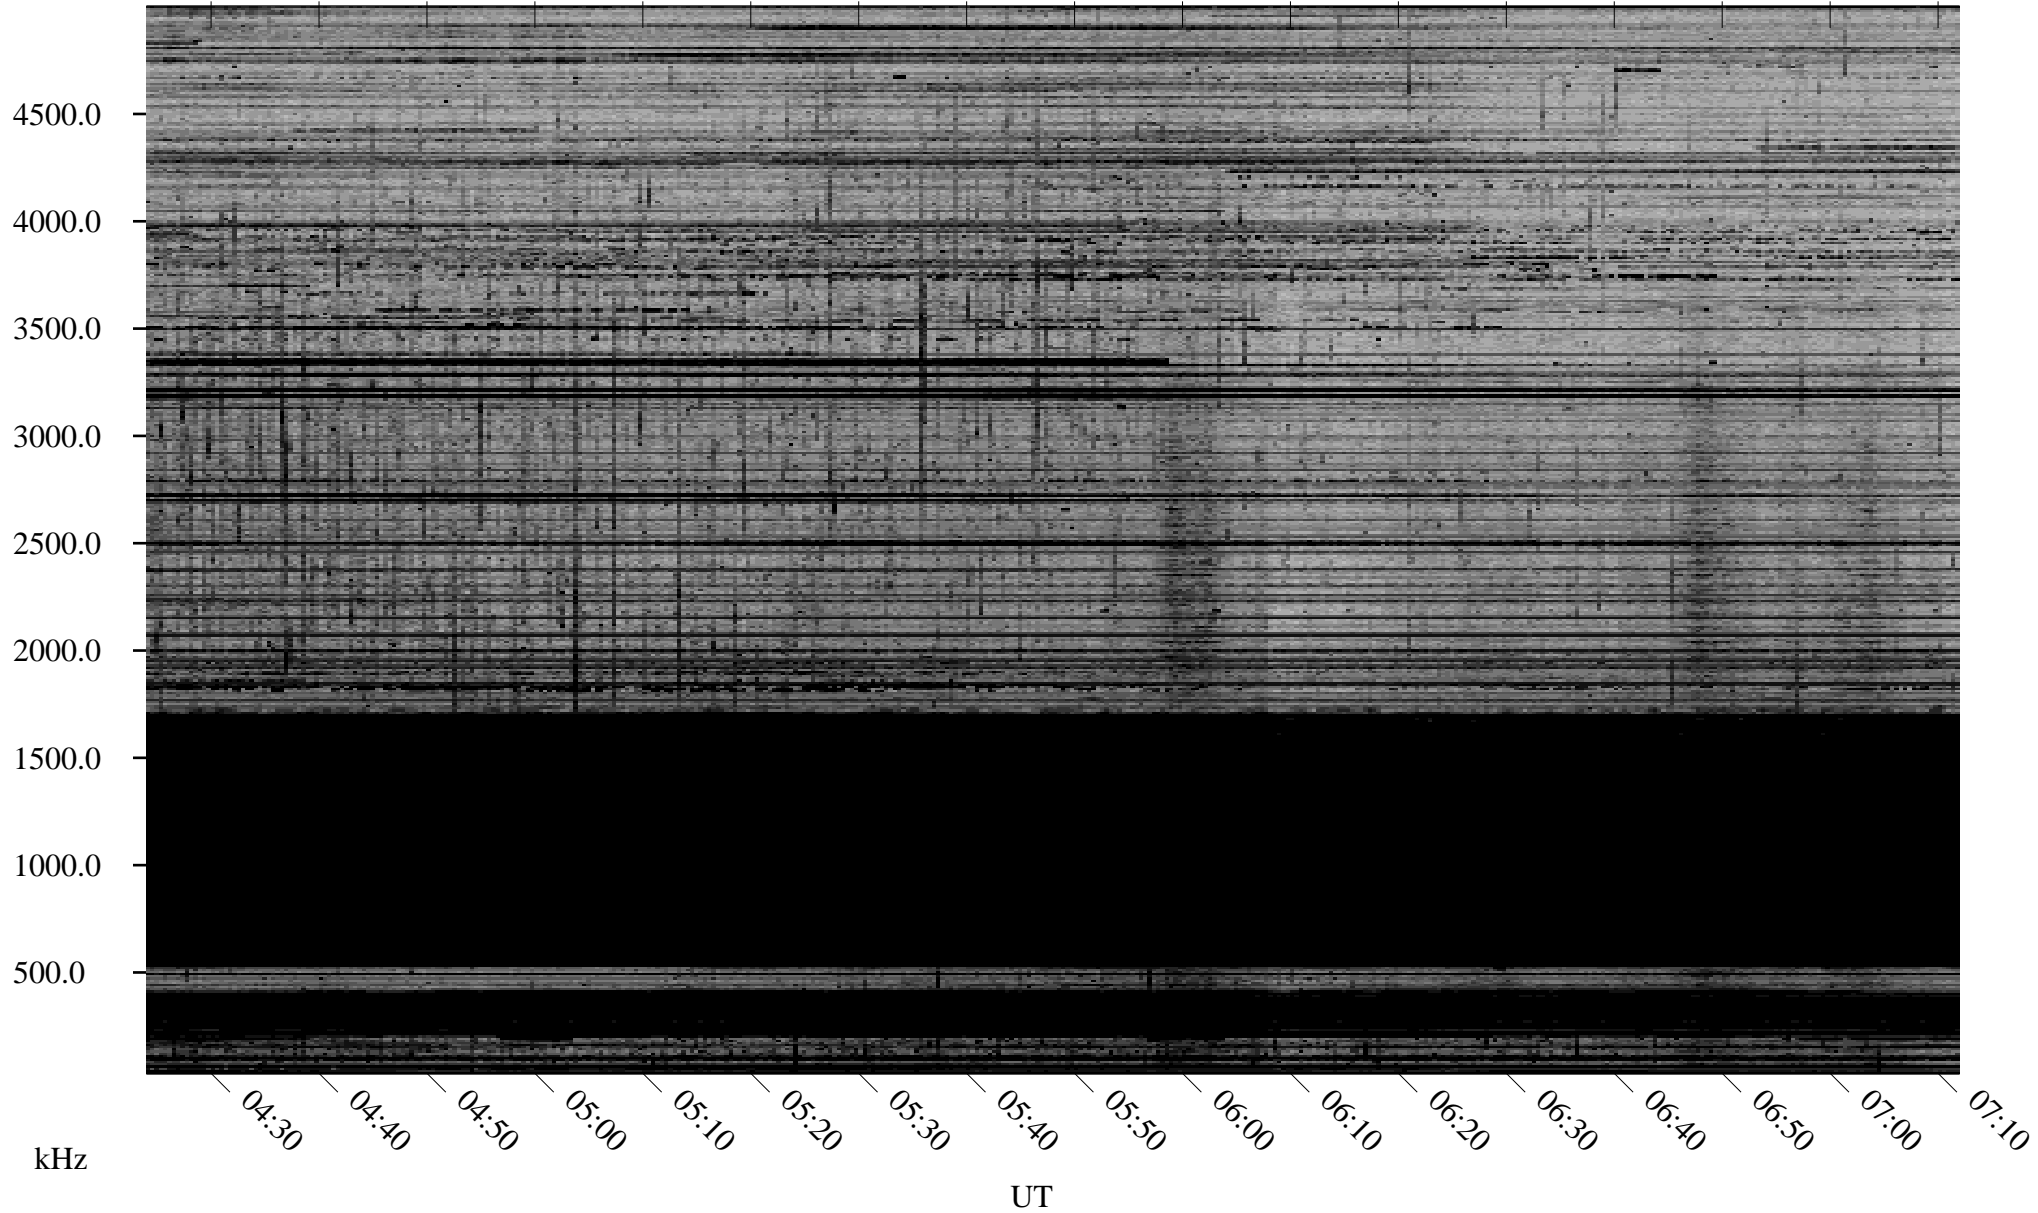

# 01/22/2008 Churchill, Manitoba

Linear Scale    Black = 161    White = 15

ch080221.r00SUm max\_12

Page 1

# 01/23/2008 Churchill, Manitoba

Linear Scale    Black = 161    White = 15

ch080221.r00SUm max\_12

Page 3

# 01/23/2008 Churchill, Manitoba

Linear Scale    Black = 161    White = 15

ch080221.r00SUm max\_12

Page 4

# 01/23/2008 Churchill, Manitoba

Linear Scale    Black = 161    White = 15

ch080221.r00SUm max\_12

Page 5