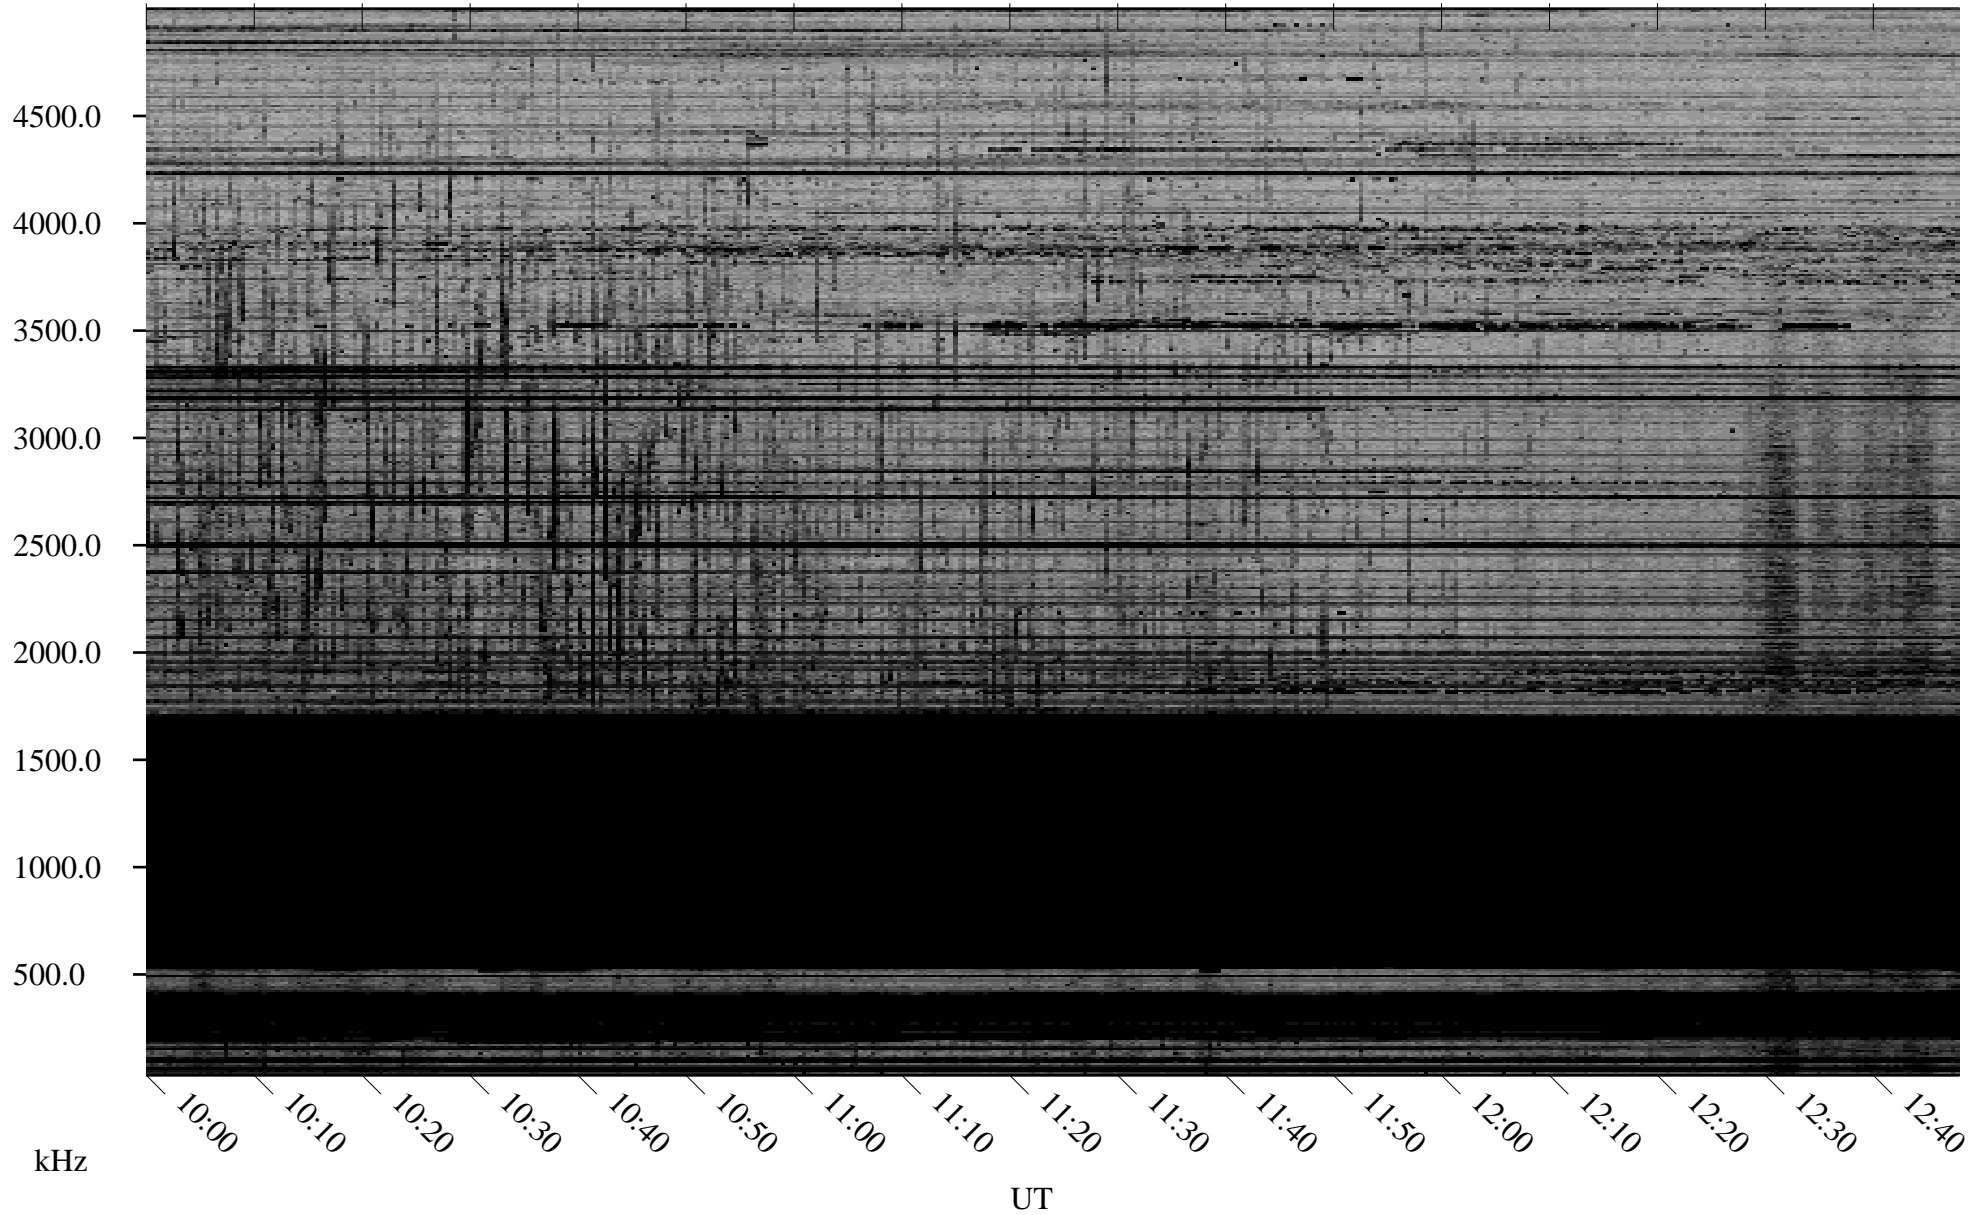

# 01/23/2008 Churchill, Manitoba

Linear Scale    Black = 161    White = 15

ch080221.r00SUm max\_12

Page 5

# 01/23/2008 Churchill, Manitoba

Linear Scale    Black = 161    White = 15

ch08022l.r00SUm max\_12

Page 6