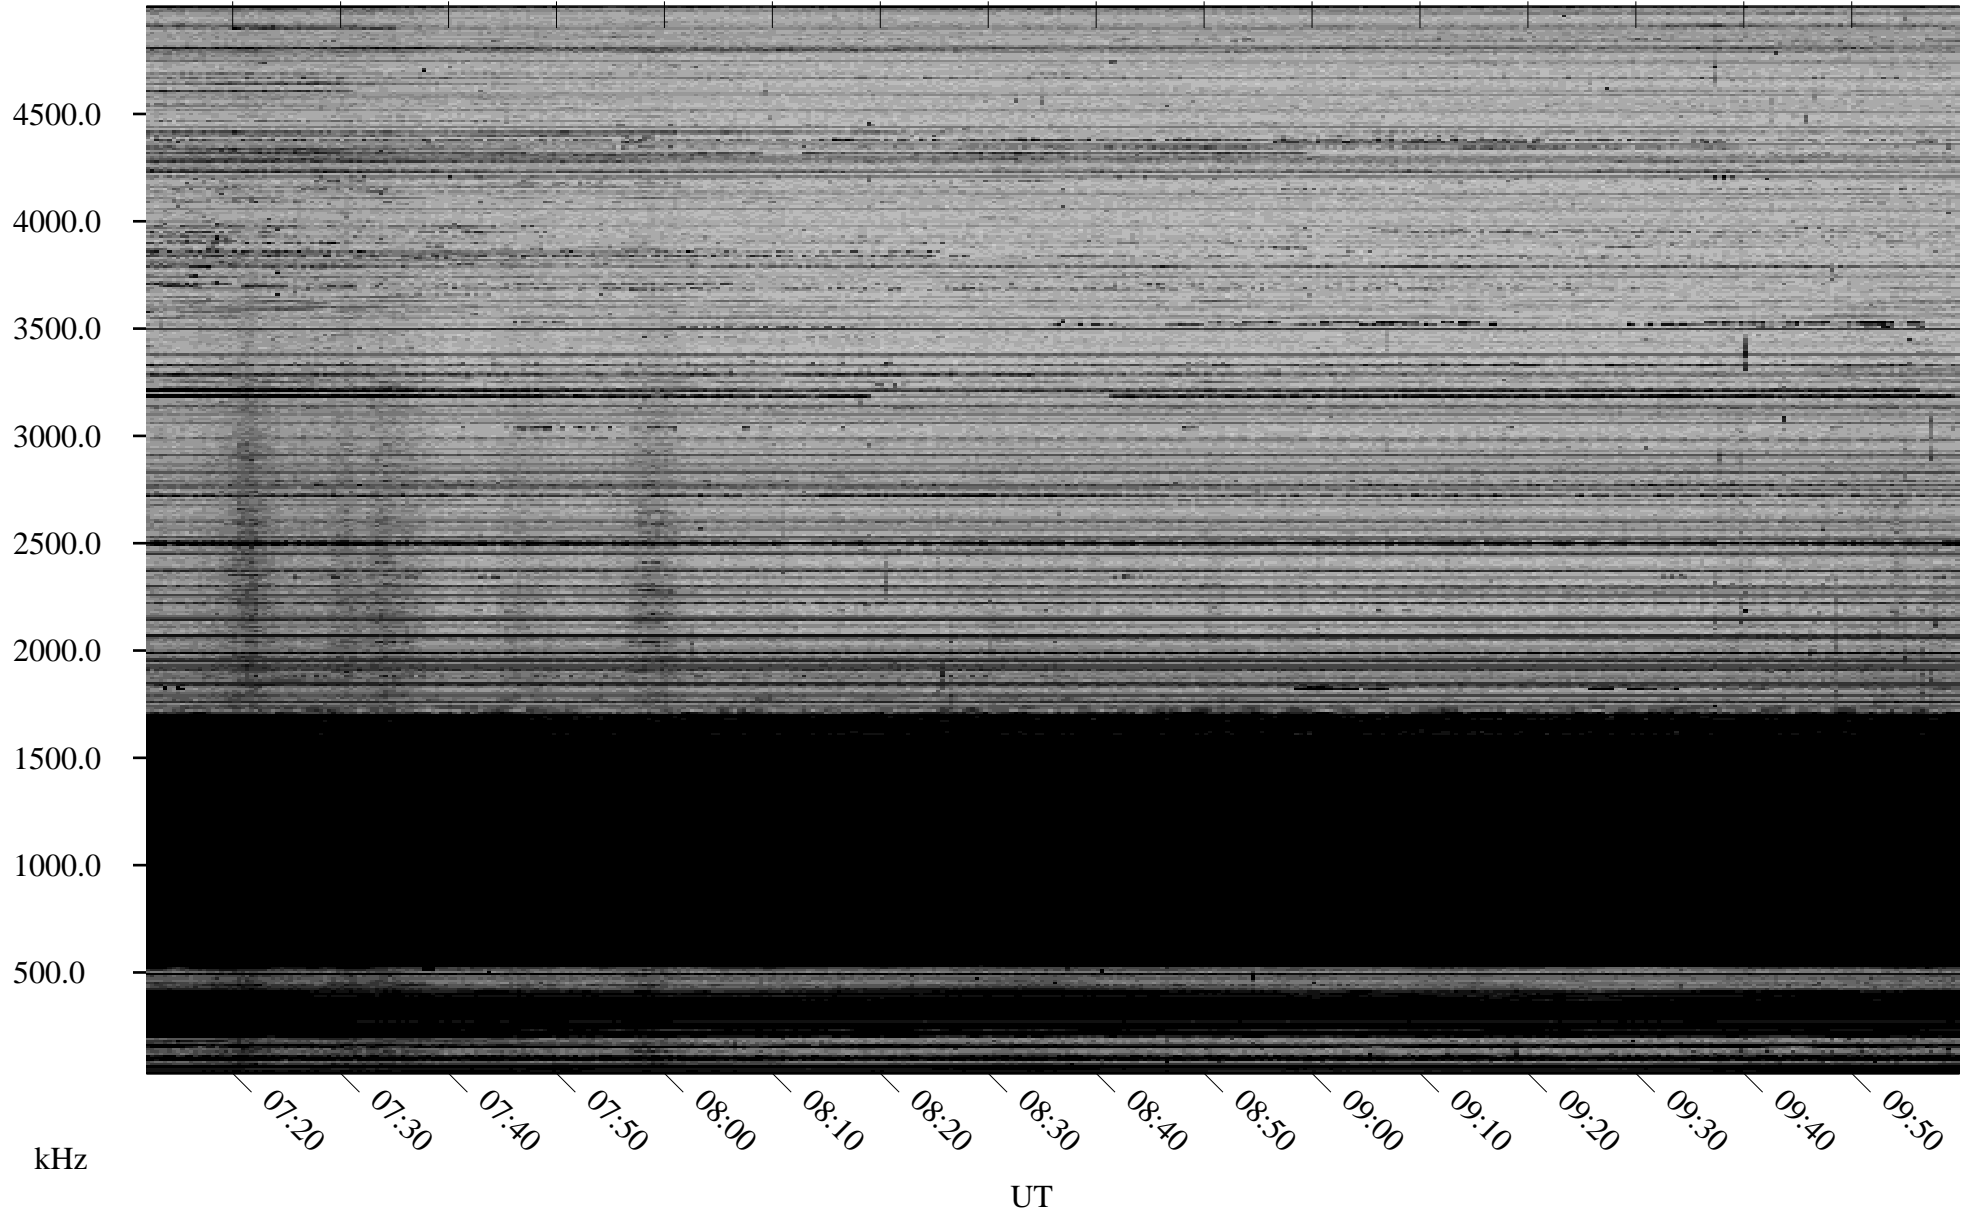

01/23/2008 Churchill, Manitoba

Linear Scale Black = 161 White = 15

ch080231.r00SUm max_12

Page 1

01/23/2008 Churchill, Manitoba

Linear Scale Black = 161 White = 15

ch08023l.r00SUm max_12

Page 2

01/24/2008 Churchill, Manitoba

Linear Scale Black = 161 White = 15

ch080231.r00SUm max_12

Page 3

01/24/2008 Churchill, Manitoba

Linear Scale Black = 161 White = 15

ch080231.r00SUm max_12

Page 4

01/24/2008 Churchill, Manitoba

Linear Scale Black = 161 White = 15

ch080231.r00SUm max_12

Page 5

01/24/2008 Churchill, Manitoba

Linear Scale Black = 161 White = 15

ch080231.r00SUm max_12

Page 6

01/24/2008 Churchill, Manitoba

Linear Scale Black = 161 White = 15

ch080231.r00SUm max_12

Page 7

01/24/2008 Churchill, Manitoba

Linear Scale Black = 161 White = 15

ch080231.r00SUm max_12