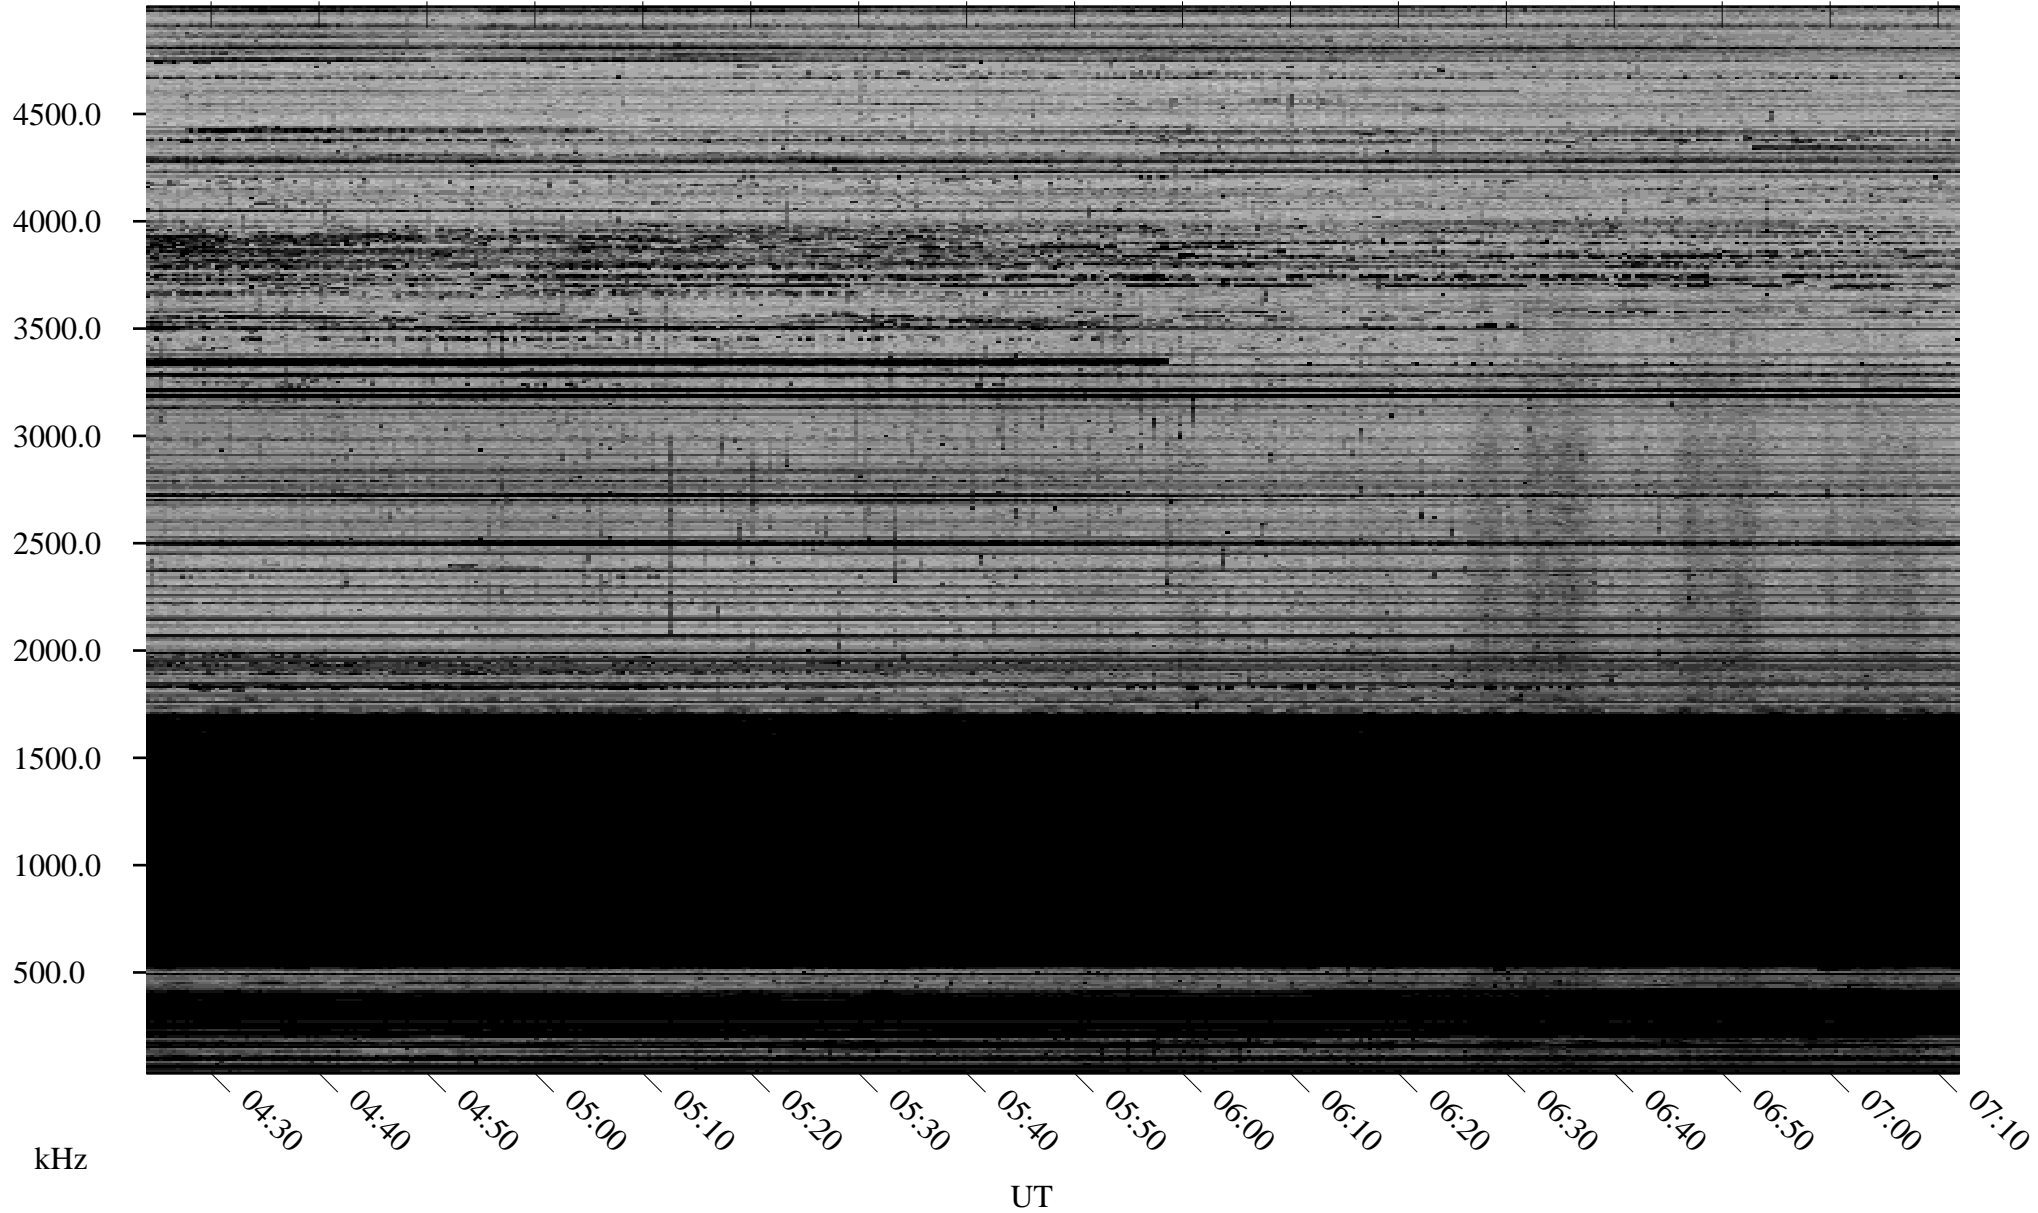

01/23/2008 Churchill, Manitoba

Linear Scale Black = 161 White = 15

ch080231.r00SUm max_12

Page 1

01/23/2008 Churchill, Manitoba

Linear Scale Black = 161 White = 15

ch08023l.r00SUm max_12

Page 2

01/24/2008 Churchill, Manitoba

Linear Scale Black = 161 White = 15

ch080231.r00SUm max_12

Page 3

01/24/2008 Churchill, Manitoba

Linear Scale Black = 161 White = 15

ch080231.r00SUm max_12

Page 4

01/24/2008 Churchill, Manitoba

Linear Scale Black = 161 White = 15

ch080231.r00SUm max_12

Page 5

01/24/2008 Churchill, Manitoba

Linear Scale Black = 161 White = 15

ch080231.r00SUm max_12

Page 6

01/24/2008 Churchill, Manitoba

Linear Scale Black = 161 White = 15

ch080231.r00SUm max_12

Page 7

01/24/2008 Churchill, Manitoba

Linear Scale Black = 161 White = 15

ch080231.r00SUm max_12