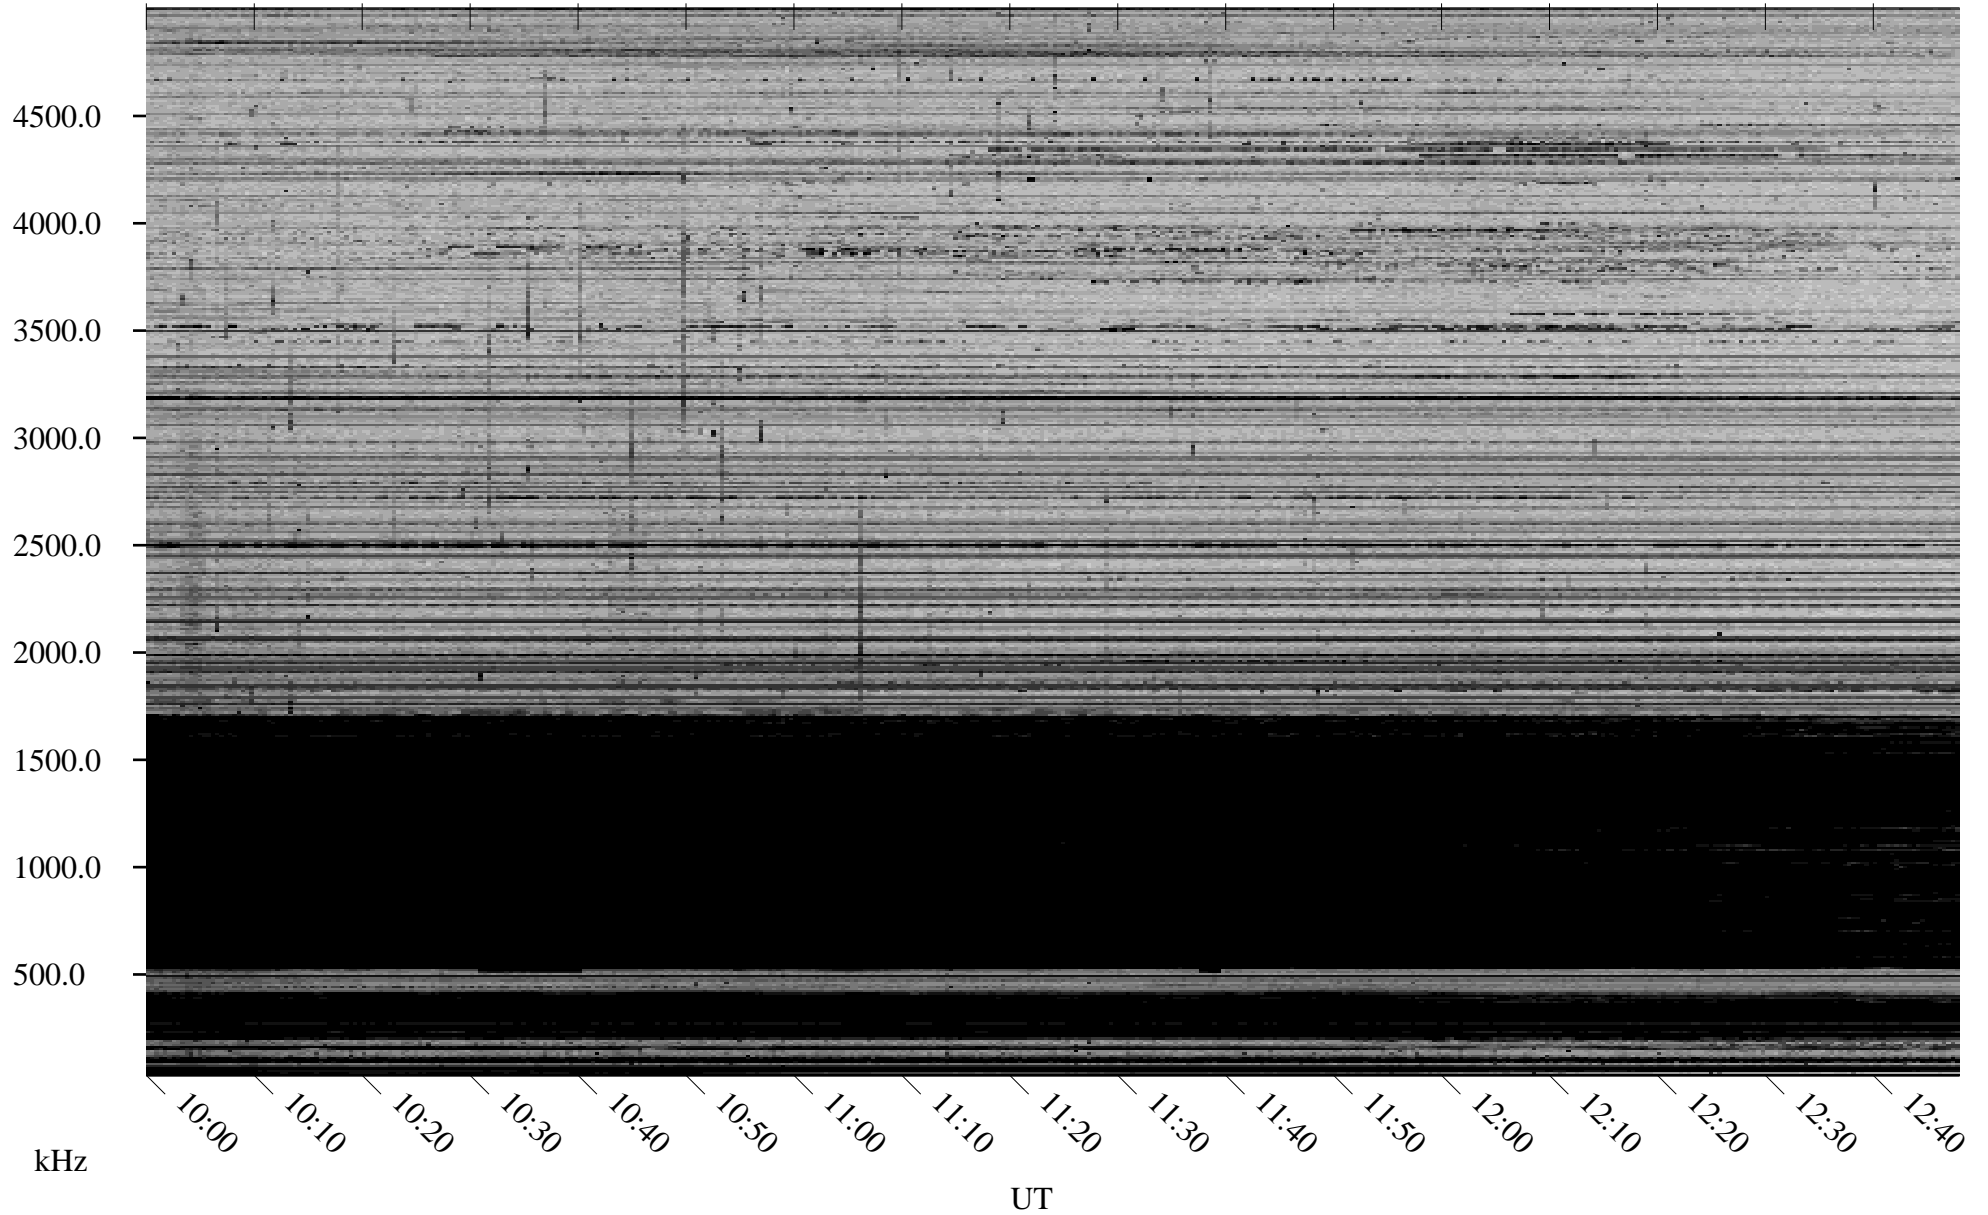

01/24/2008 Churchill, Manitoba

Linear Scale Black = 161 White = 15

ch080231.r00SUm max_12

Page 3

01/24/2008 Churchill, Manitoba

Linear Scale Black = 161 White = 15

ch080231.r00SUm max_12

Page 4

01/24/2008 Churchill, Manitoba

Linear Scale Black = 161 White = 15

ch080231.r00SUm max_12

Page 5

01/24/2008 Churchill, Manitoba

Linear Scale Black = 161 White = 15

ch080231.r00SUm max_12

Page 6

01/24/2008 Churchill, Manitoba

Linear Scale Black = 161 White = 15

ch080231.r00SUm max_12

Page 7

01/24/2008 Churchill, Manitoba

Linear Scale Black = 161 White = 15

ch080231.r00SUm max_12