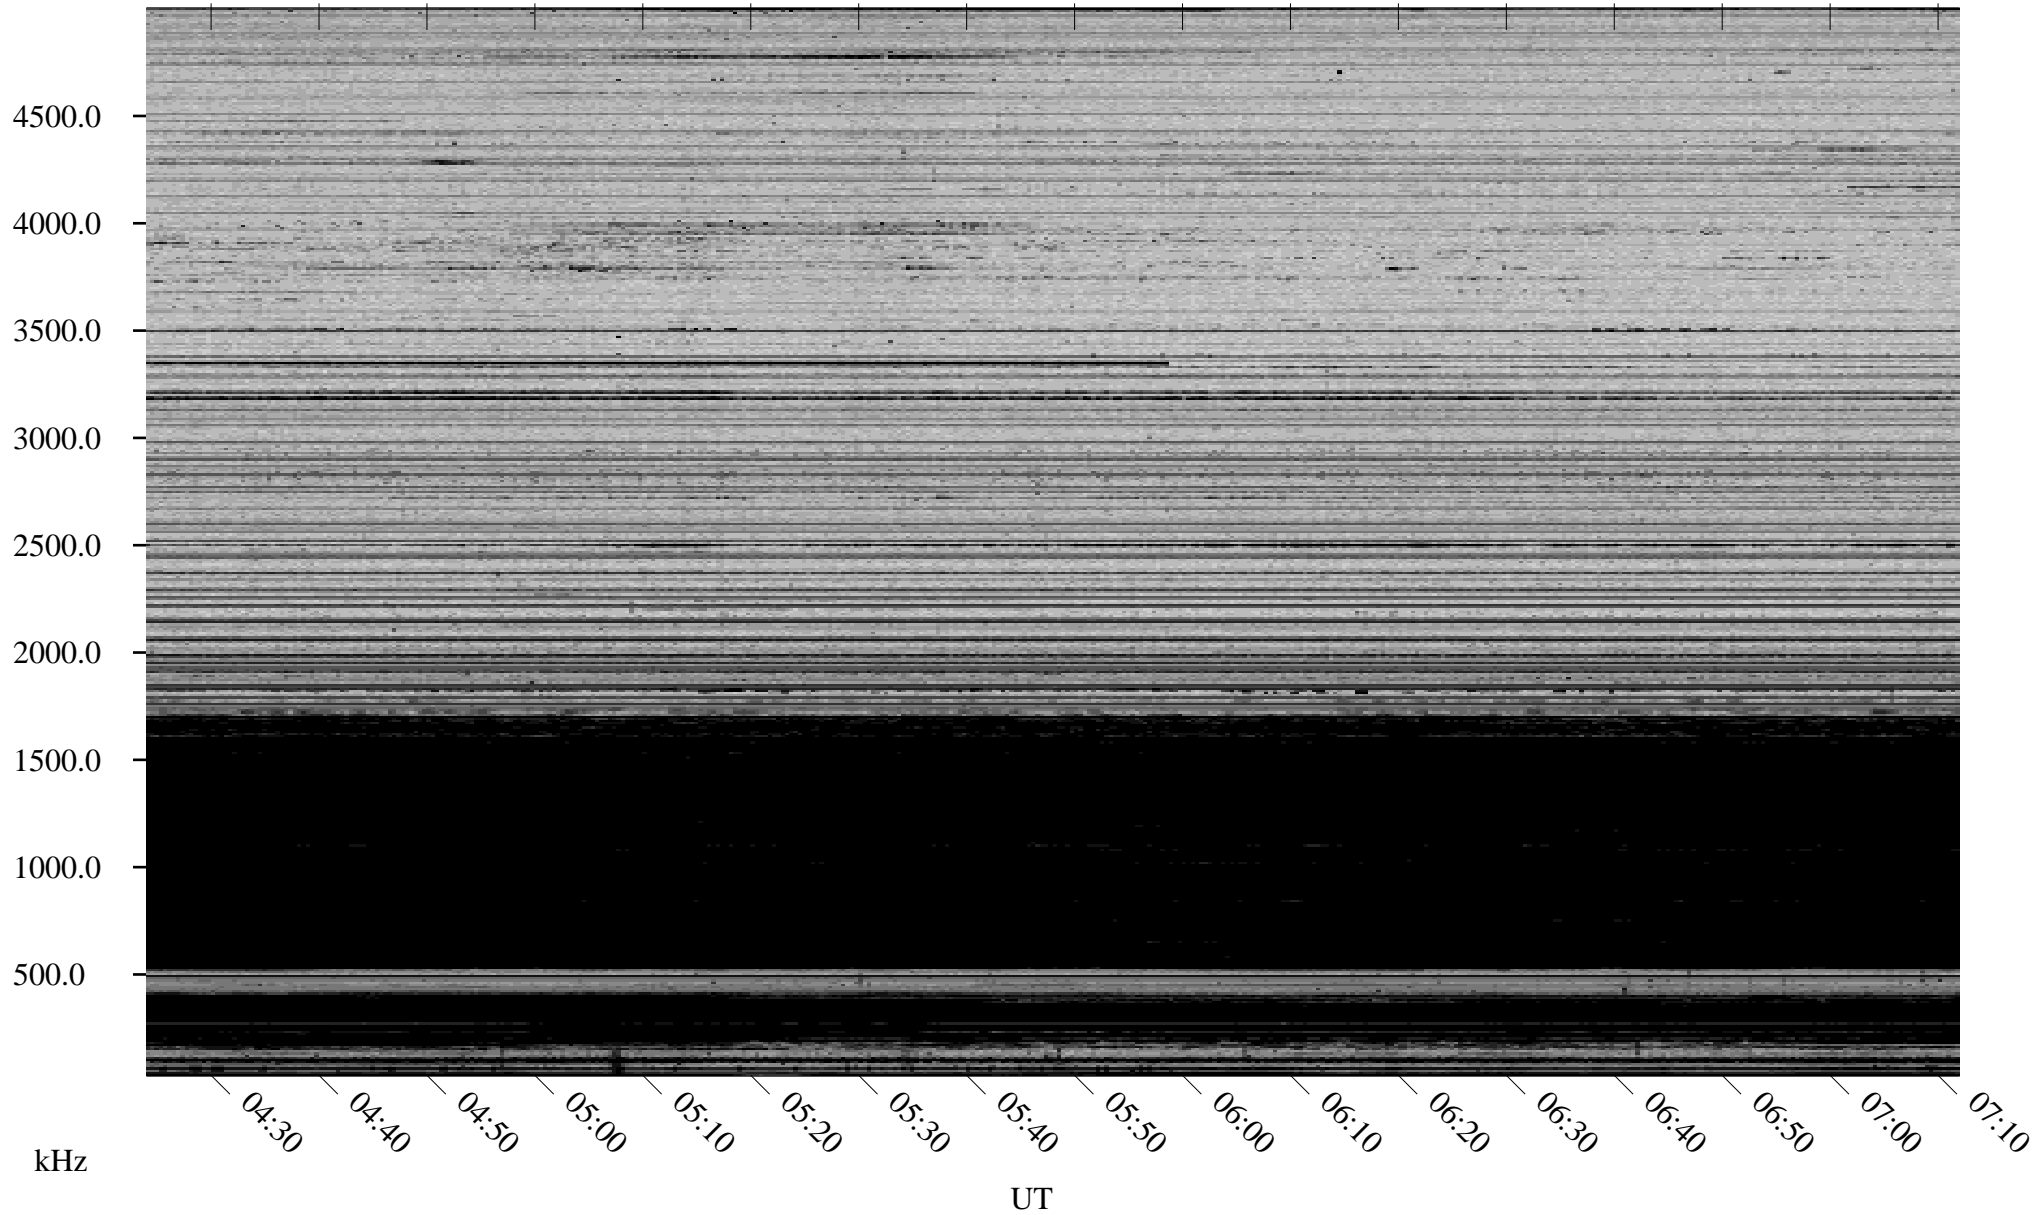

01/24/2008 Churchill, Manitoba

Linear Scale Black = 161 White = 15

ch08024l.r00SUm max_12

Page 1

01/24/2008 Churchill, Manitoba

Linear Scale Black = 161 White = 15

ch08024l.r00SUm max_12

01/25/2008 Churchill, Manitoba

Linear Scale Black = 161 White = 15

ch08024l.r00SUm max_12

Page 3

01/25/2008 Churchill, Manitoba

Linear Scale Black = 161 White = 15

ch08024l.r00SUm max_12

Page 4

01/25/2008 Churchill, Manitoba

Linear Scale Black = 161 White = 15

ch08024l.r00SUm max_12

Page 5

01/25/2008 Churchill, Manitoba

Linear Scale Black = 161 White = 15

ch08024l.r00SUm max_12

Page 6

01/25/2008 Churchill, Manitoba

Linear Scale Black = 161 White = 15

ch08024l.r00SUm max_12

Page 7

01/25/2008 Churchill, Manitoba

Linear Scale Black = 161 White = 15

ch08024l.r00SUm max_12

Page 8