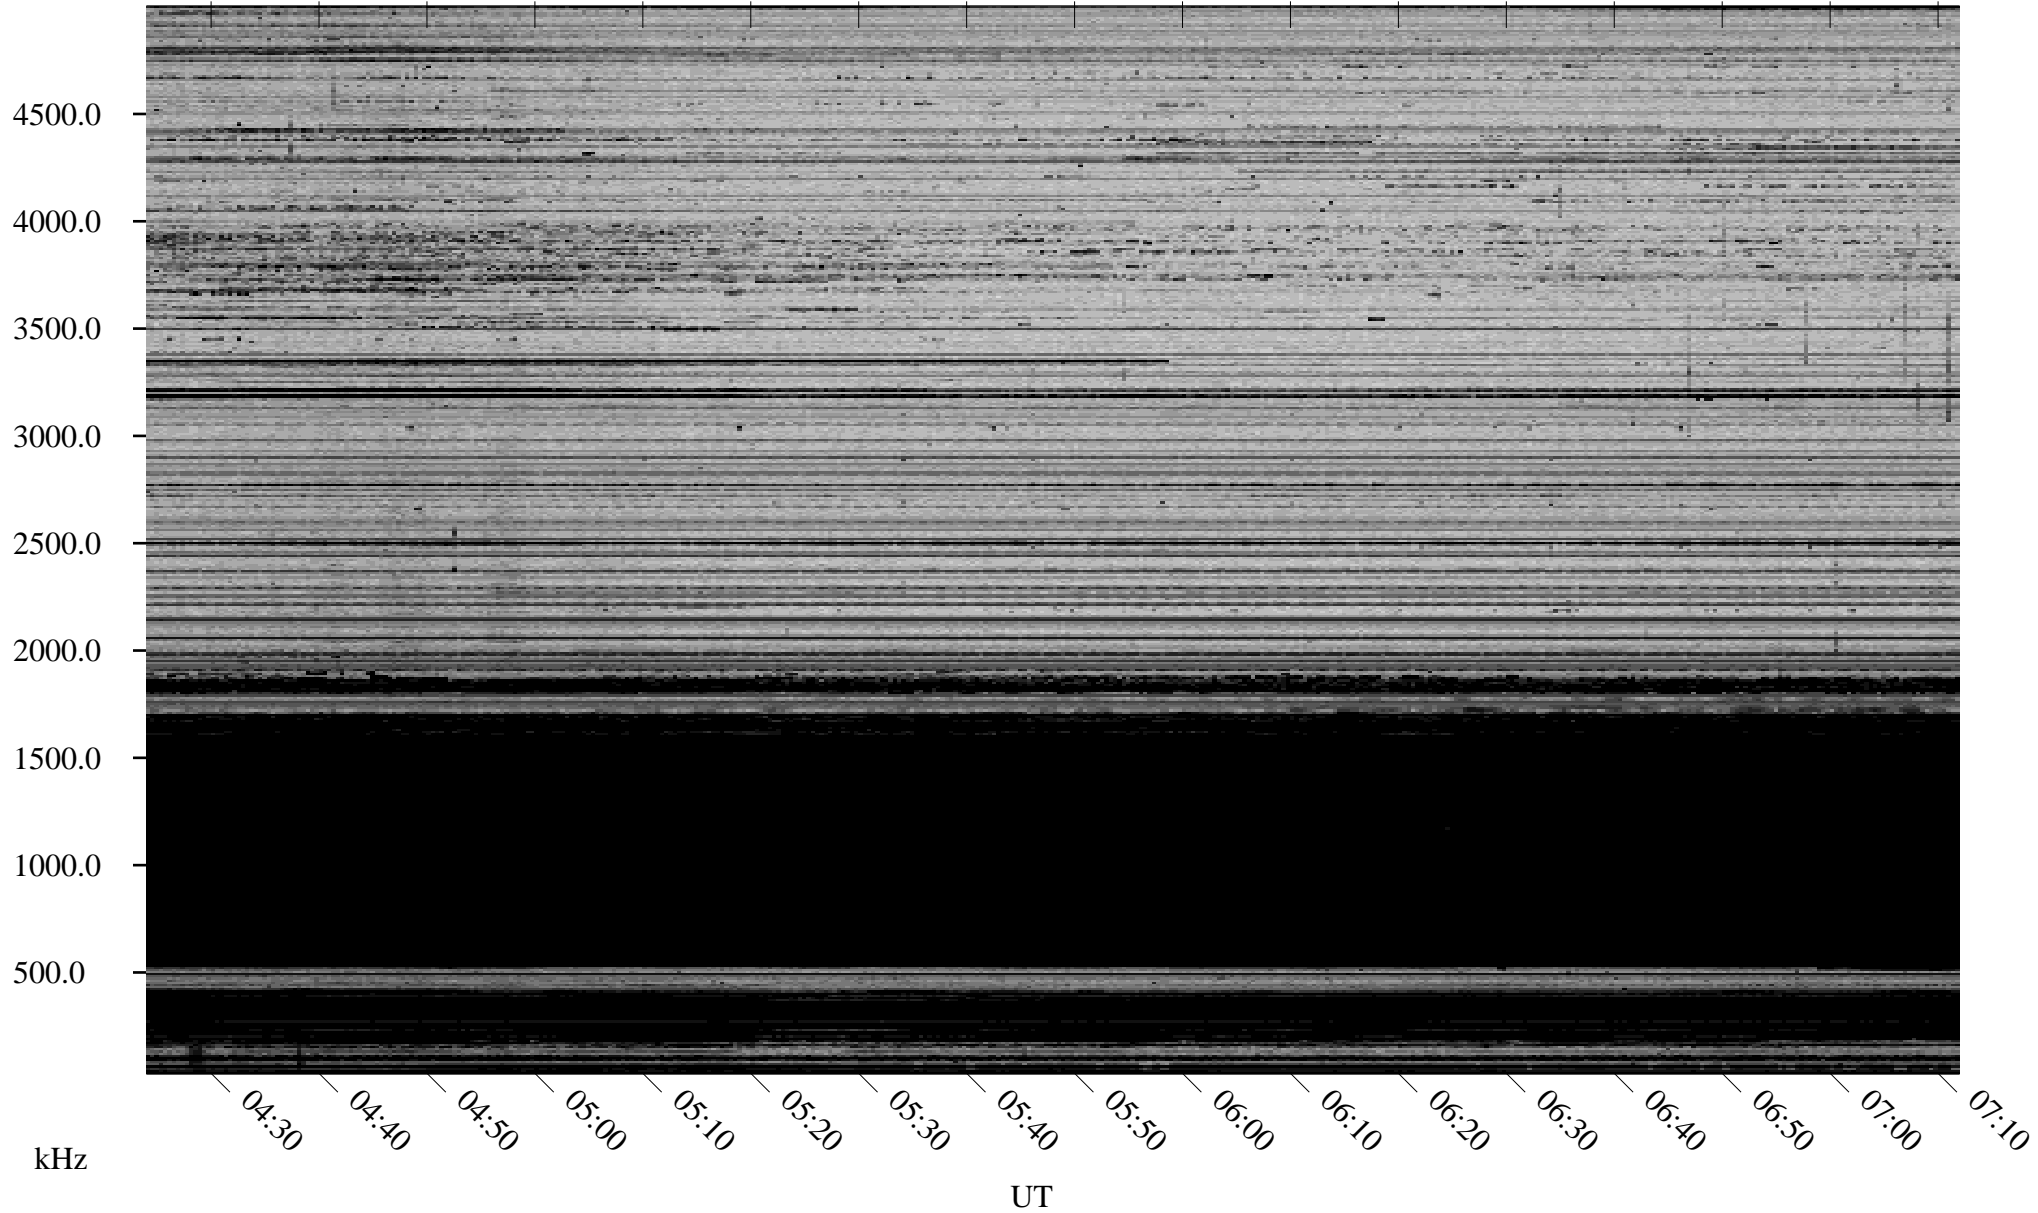

01/25/2008 Churchill, Manitoba

Linear Scale Black = 161 White = 15

ch080251.r00SUm max_12

Page 1

01/25/2008 Churchill, Manitoba

Linear Scale Black = 161 White = 15

ch080251.r00SUm max_12

Page 2

01/26/2008 Churchill, Manitoba

Linear Scale Black = 161 White = 15

ch080251.r00SUm max_12

Page 3

01/26/2008 Churchill, Manitoba

Linear Scale Black = 161 White = 15

ch080251.r00SUm max_12

Page 4

01/26/2008 Churchill, Manitoba

Linear Scale Black = 161 White = 15

ch080251.r00SUm max_12

Page 5

01/26/2008 Churchill, Manitoba

Linear Scale Black = 161 White = 15

ch080251.r00SUm max_12

Page 6

01/26/2008 Churchill, Manitoba

Linear Scale Black = 161 White = 15

ch080251.r00SUm max_12

Page 7

01/26/2008 Churchill, Manitoba

Linear Scale Black = 161 White = 15

ch080251.r00SUm max_12

Page 8