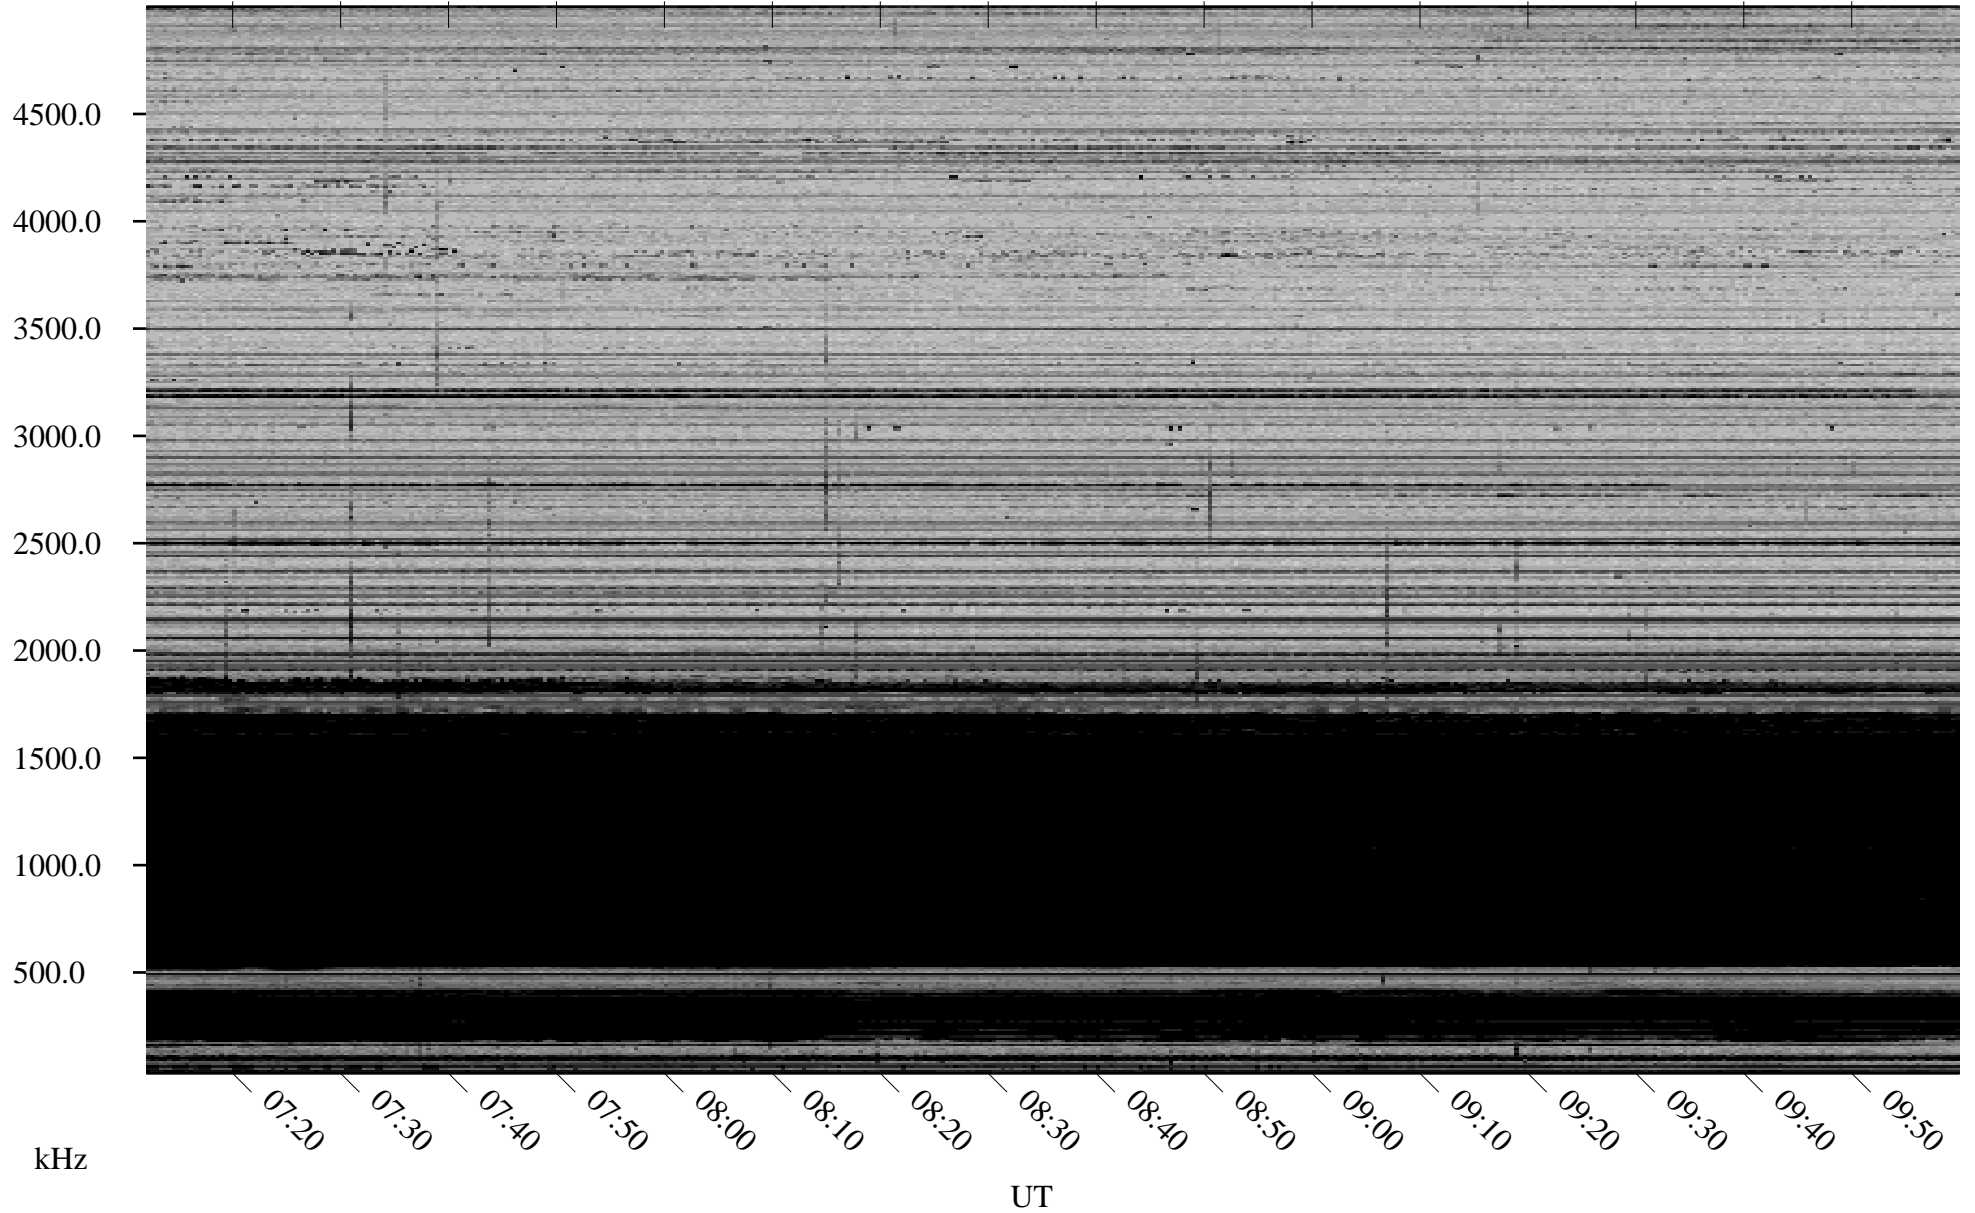

01/25/2008 Churchill, Manitoba

Linear Scale Black = 161 White = 15

ch080251.r00SUm max_12

Page 1

01/25/2008 Churchill, Manitoba

Linear Scale Black = 161 White = 15

ch080251.r00SUm max_12

Page 2

01/26/2008 Churchill, Manitoba

Linear Scale Black = 161 White = 15

ch080251.r00SUm max_12

Page 3

01/26/2008 Churchill, Manitoba

Linear Scale Black = 161 White = 15

ch080251.r00SUm max_12

Page 4

01/26/2008 Churchill, Manitoba

Linear Scale Black = 161 White = 15

ch080251.r00SUm max_12

Page 5

01/26/2008 Churchill, Manitoba

Linear Scale Black = 161 White = 15

ch080251.r00SUm max_12

Page 6

01/26/2008 Churchill, Manitoba

Linear Scale Black = 161 White = 15

ch080251.r00SUm max_12

Page 7

01/26/2008 Churchill, Manitoba

Linear Scale Black = 161 White = 15

ch080251.r00SUm max_12

Page 8