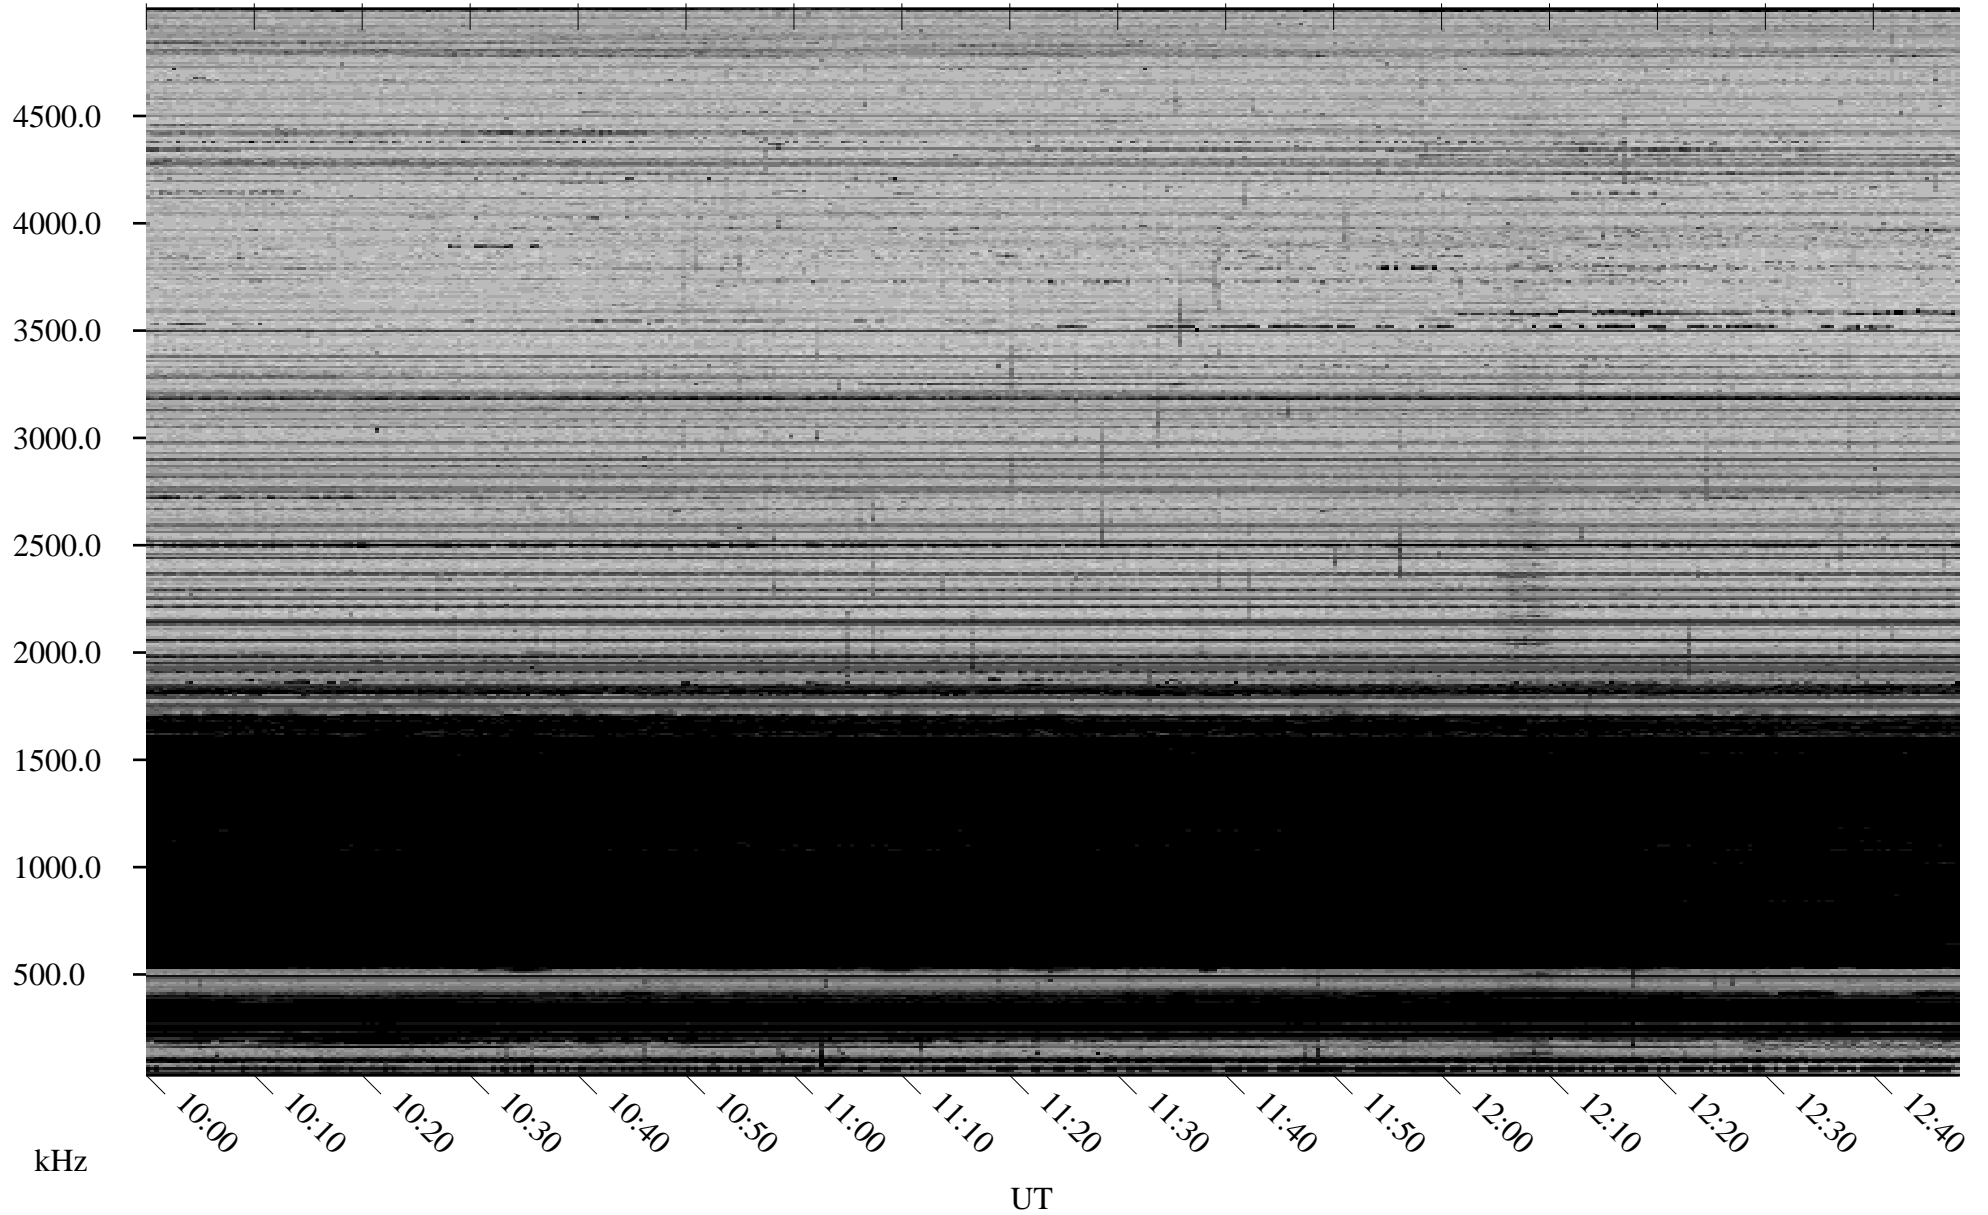

01/25/2008 Churchill, Manitoba

Linear Scale Black = 161 White = 15

ch080251.r00SUm max_12

Page 1

01/25/2008 Churchill, Manitoba

Linear Scale Black = 161 White = 15

ch080251.r00SUm max_12

Page 2

01/26/2008 Churchill, Manitoba

Linear Scale Black = 161 White = 15

ch080251.r00SUm max_12

Page 3

01/26/2008 Churchill, Manitoba

Linear Scale Black = 161 White = 15

ch080251.r00SUm max_12

Page 4

01/26/2008 Churchill, Manitoba

Linear Scale Black = 161 White = 15

ch080251.r00SUm max_12

Page 5

01/26/2008 Churchill, Manitoba

Linear Scale Black = 161 White = 15

ch080251.r00SUm max_12

Page 6

01/26/2008 Churchill, Manitoba

Linear Scale Black = 161 White = 15

ch080251.r00SUm max_12

Page 7

01/26/2008 Churchill, Manitoba

Linear Scale Black = 161 White = 15

ch080251.r00SUm max_12

Page 8