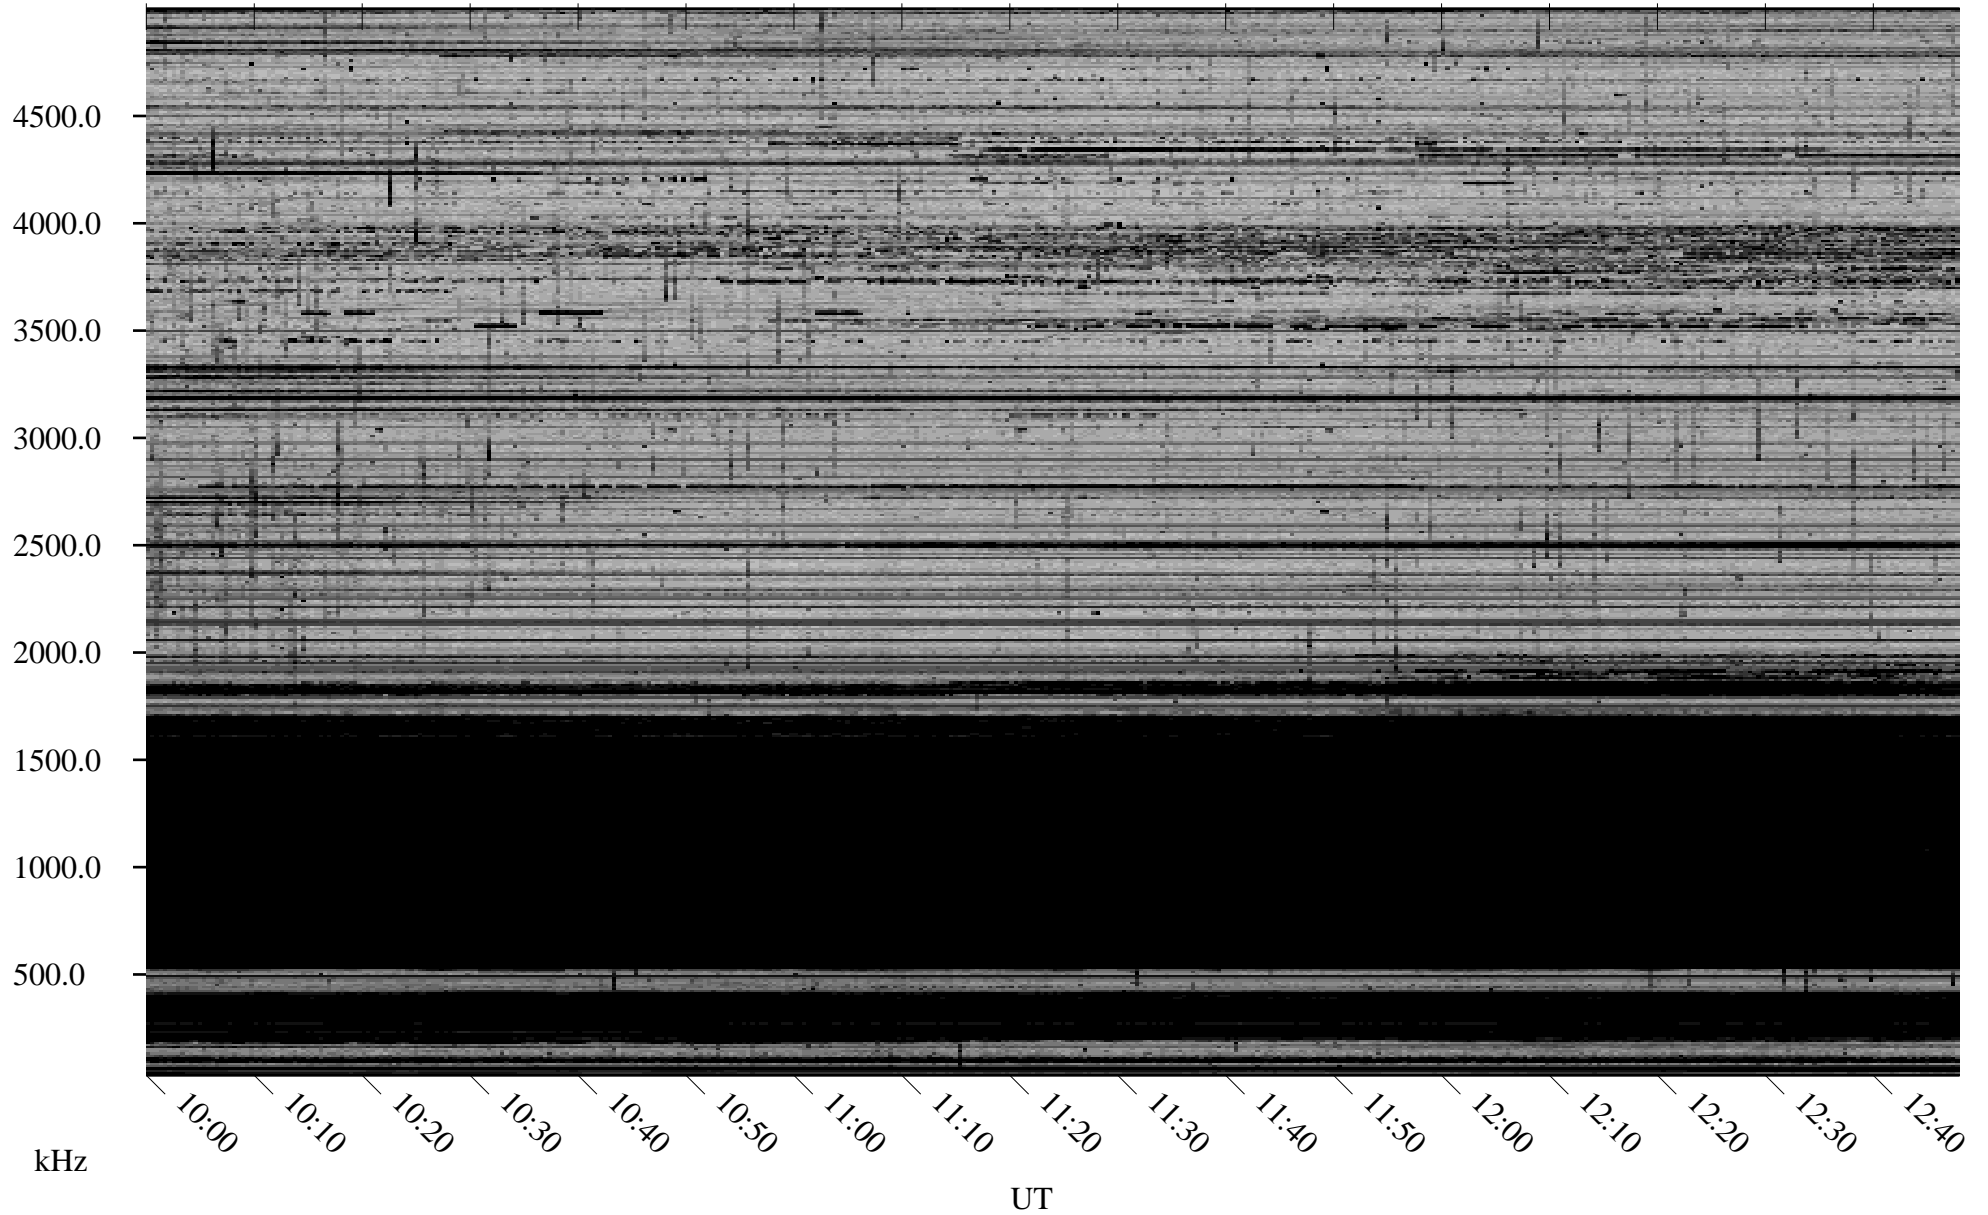

# 01/27/2008 Churchill, Manitoba

Linear Scale    Black = 161    White = 15

ch08026l.r00SUm max\_12

Page 5

# 01/27/2008 Churchill, Manitoba

Linear Scale    Black = 161    White = 15

ch08026l.r00SUm max\_12

Page 6