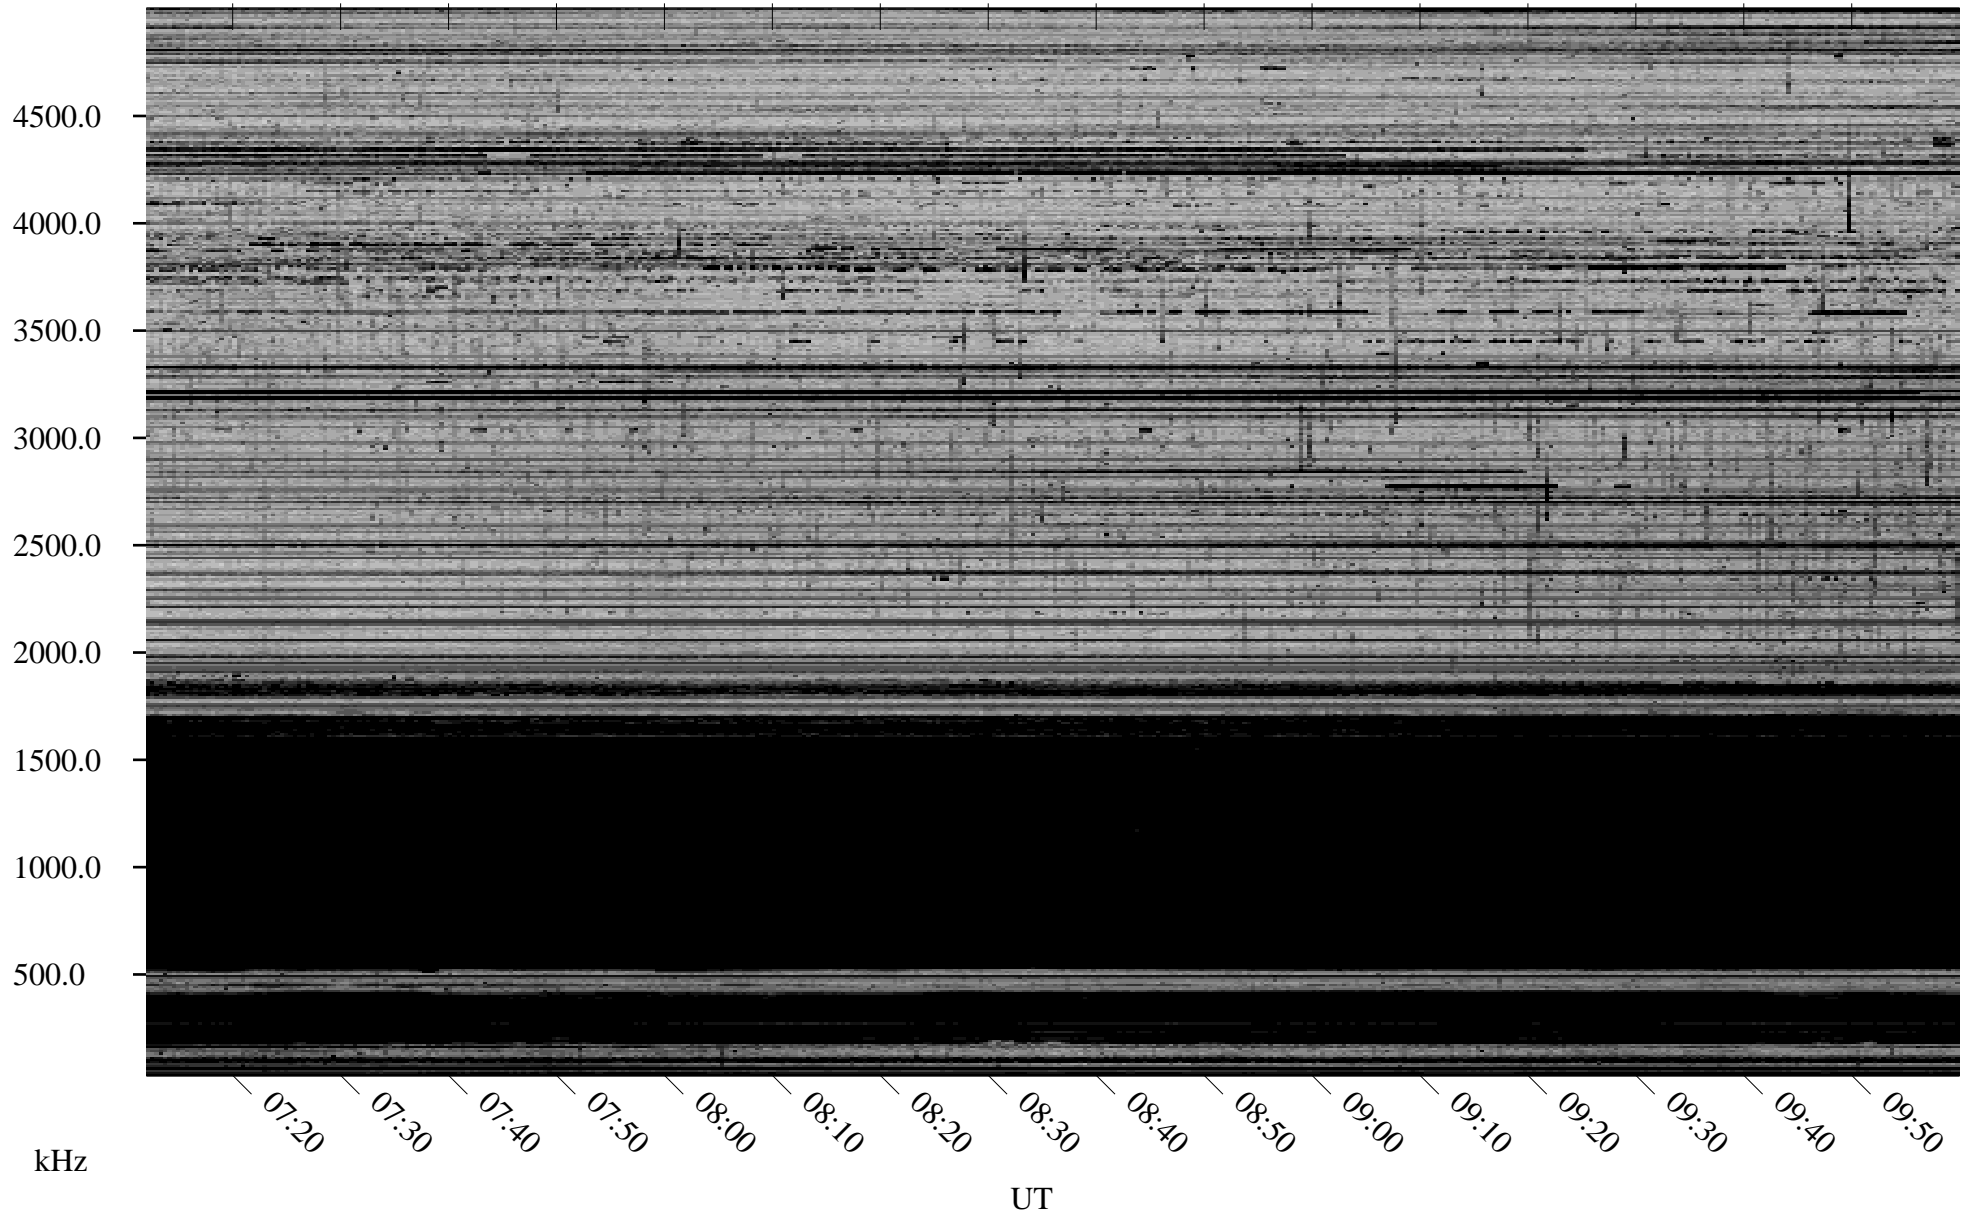

# 01/27/2008 Churchill, Manitoba

Linear Scale    Black = 161    White = 15

ch08026l.r00SUm max\_12

Page 4

# 01/27/2008 Churchill, Manitoba

Linear Scale    Black = 161    White = 15

ch08026l.r00SUm max\_12

Page 5