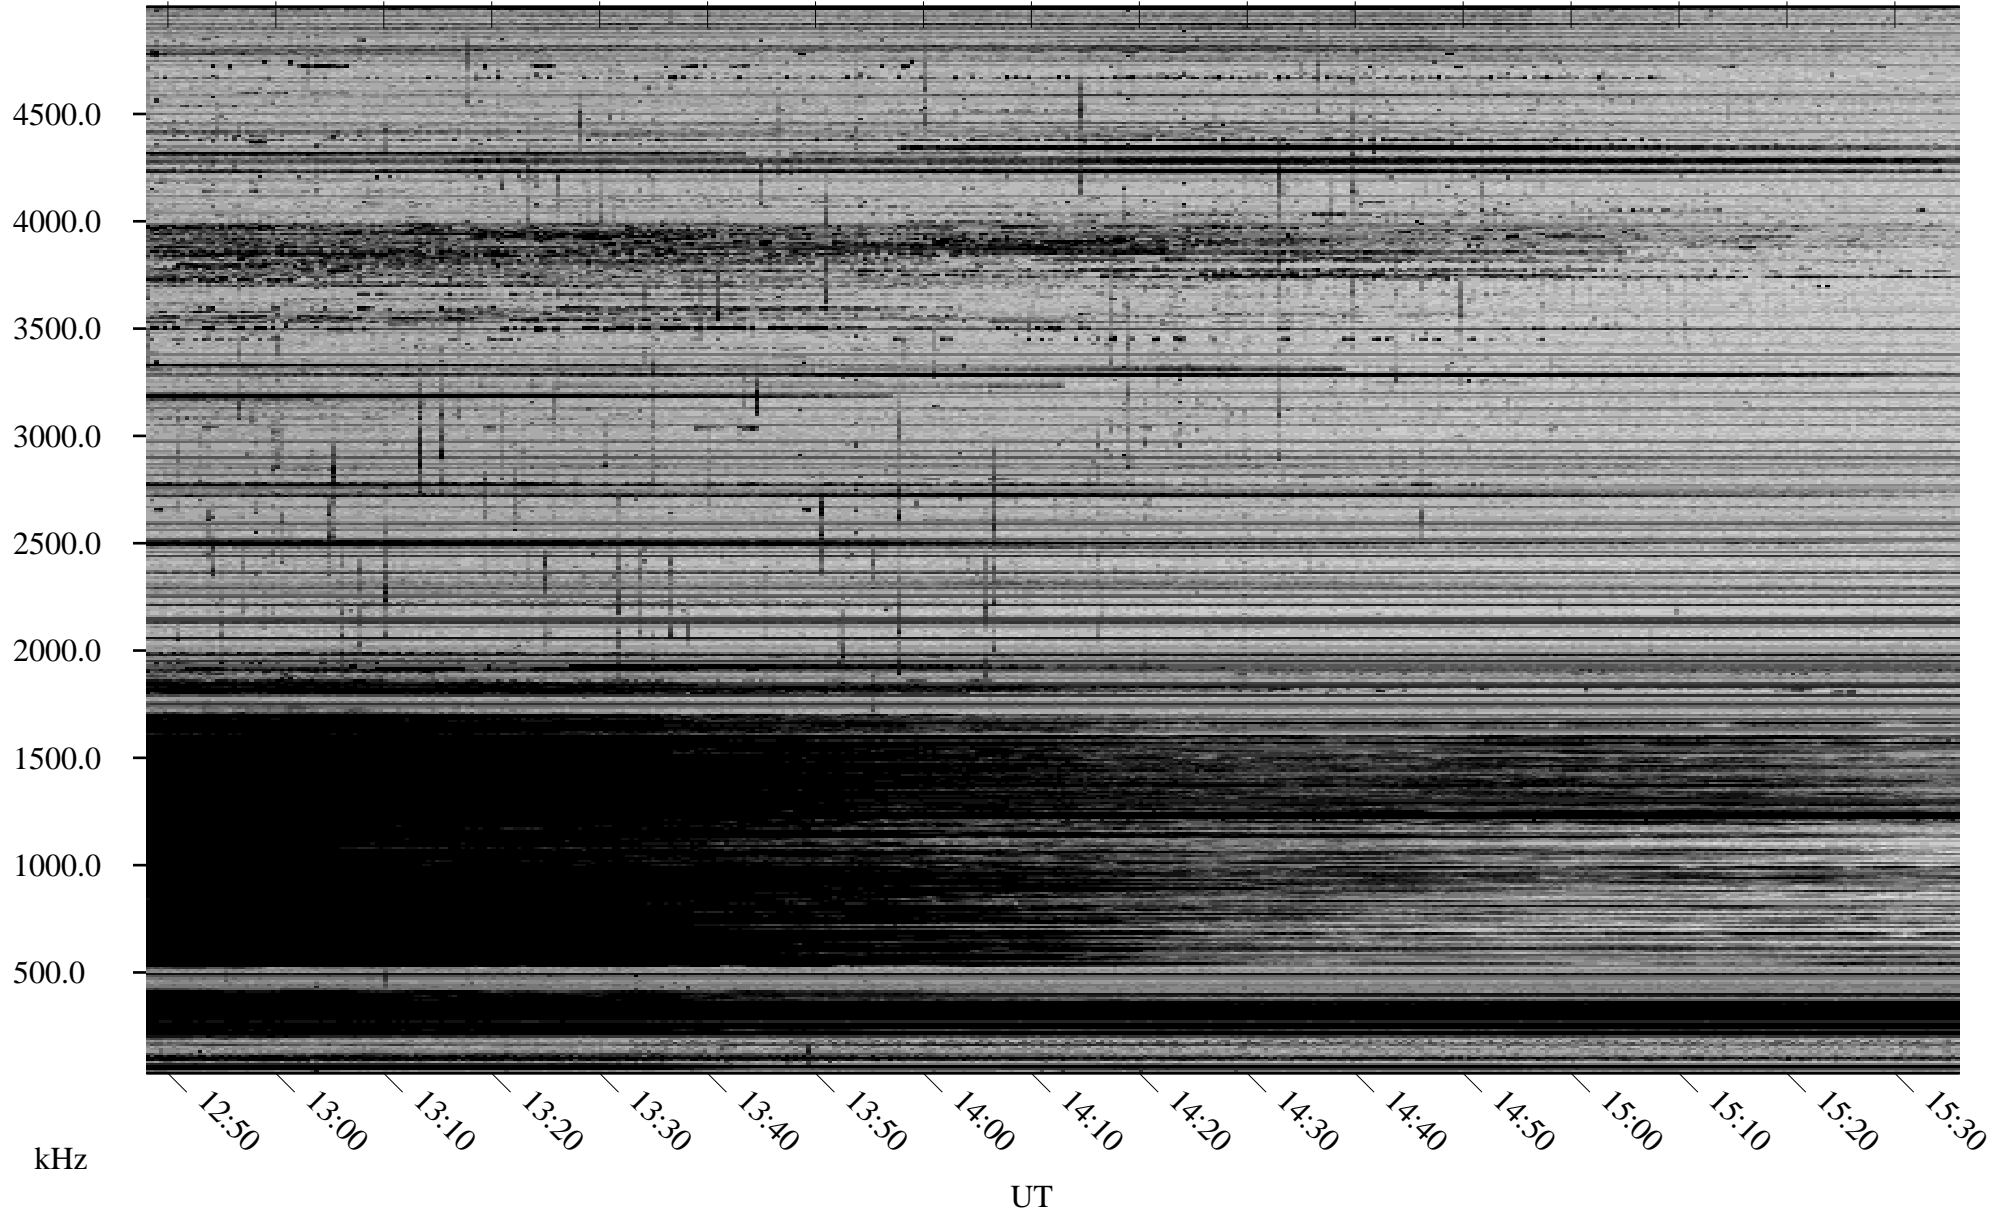

# 01/27/2008 Churchill, Manitoba

Linear Scale    Black = 161    White = 15

ch08026l.r00SUm max\_12

Page 6

# 01/27/2008 Churchill, Manitoba

Linear Scale    Black = 161    White = 15

ch08026l.r00SUm max\_12

Page 7