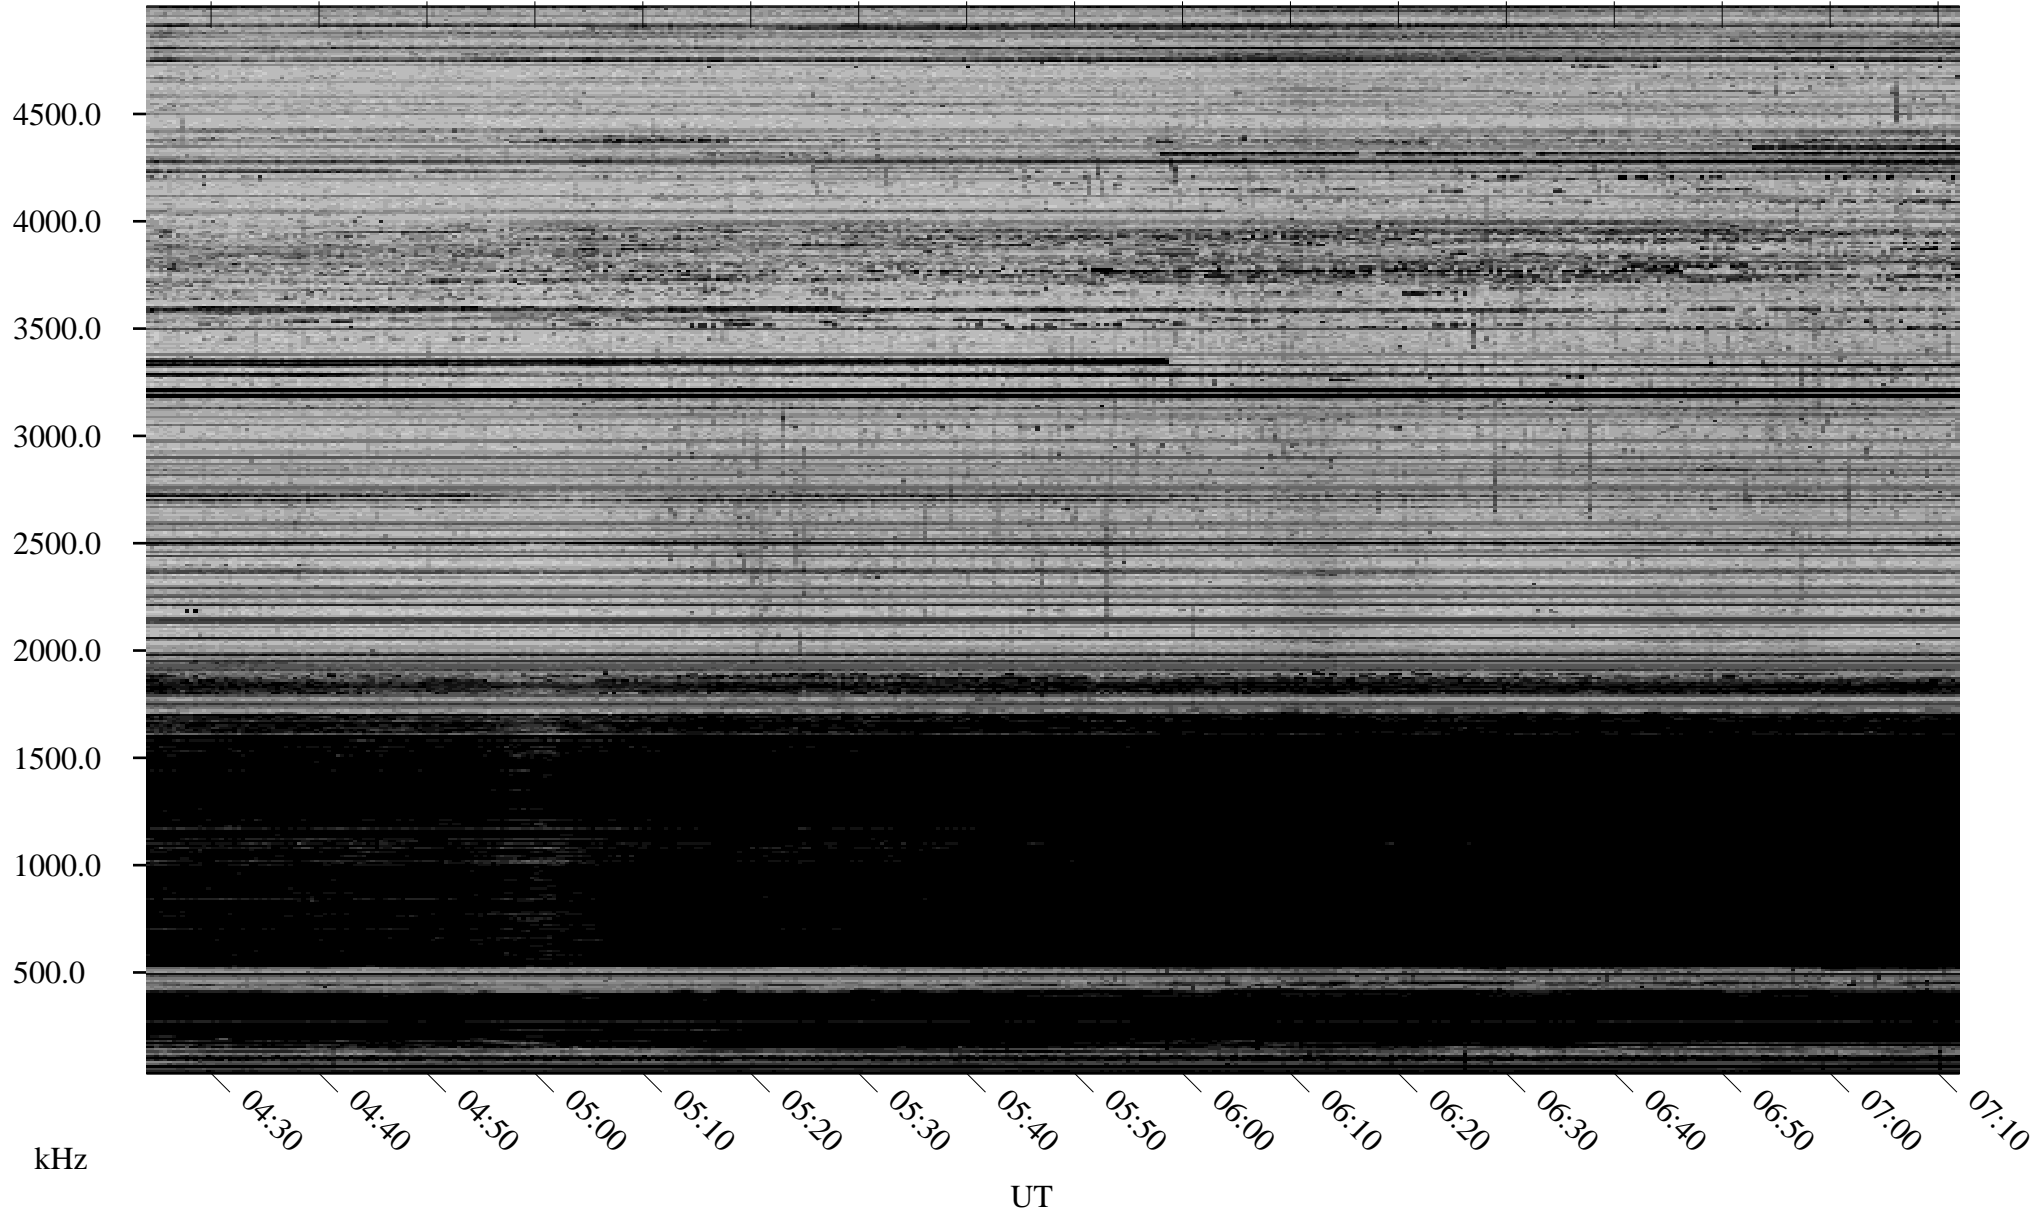

# 01/26/2008 Churchill, Manitoba

Linear Scale    Black = 161    White = 15

ch08026l.r00SUm max\_12

Page 2

# 01/27/2008 Churchill, Manitoba

Linear Scale    Black = 161    White = 15

ch08026l.r00SUm max\_12

Page 3

# 01/27/2008 Churchill, Manitoba

Linear Scale    Black = 161    White = 15

ch08026l.r00SUm max\_12

Page 4

# 01/27/2008 Churchill, Manitoba

Linear Scale    Black = 161    White = 15

ch08026l.r00SUm max\_12

Page 5