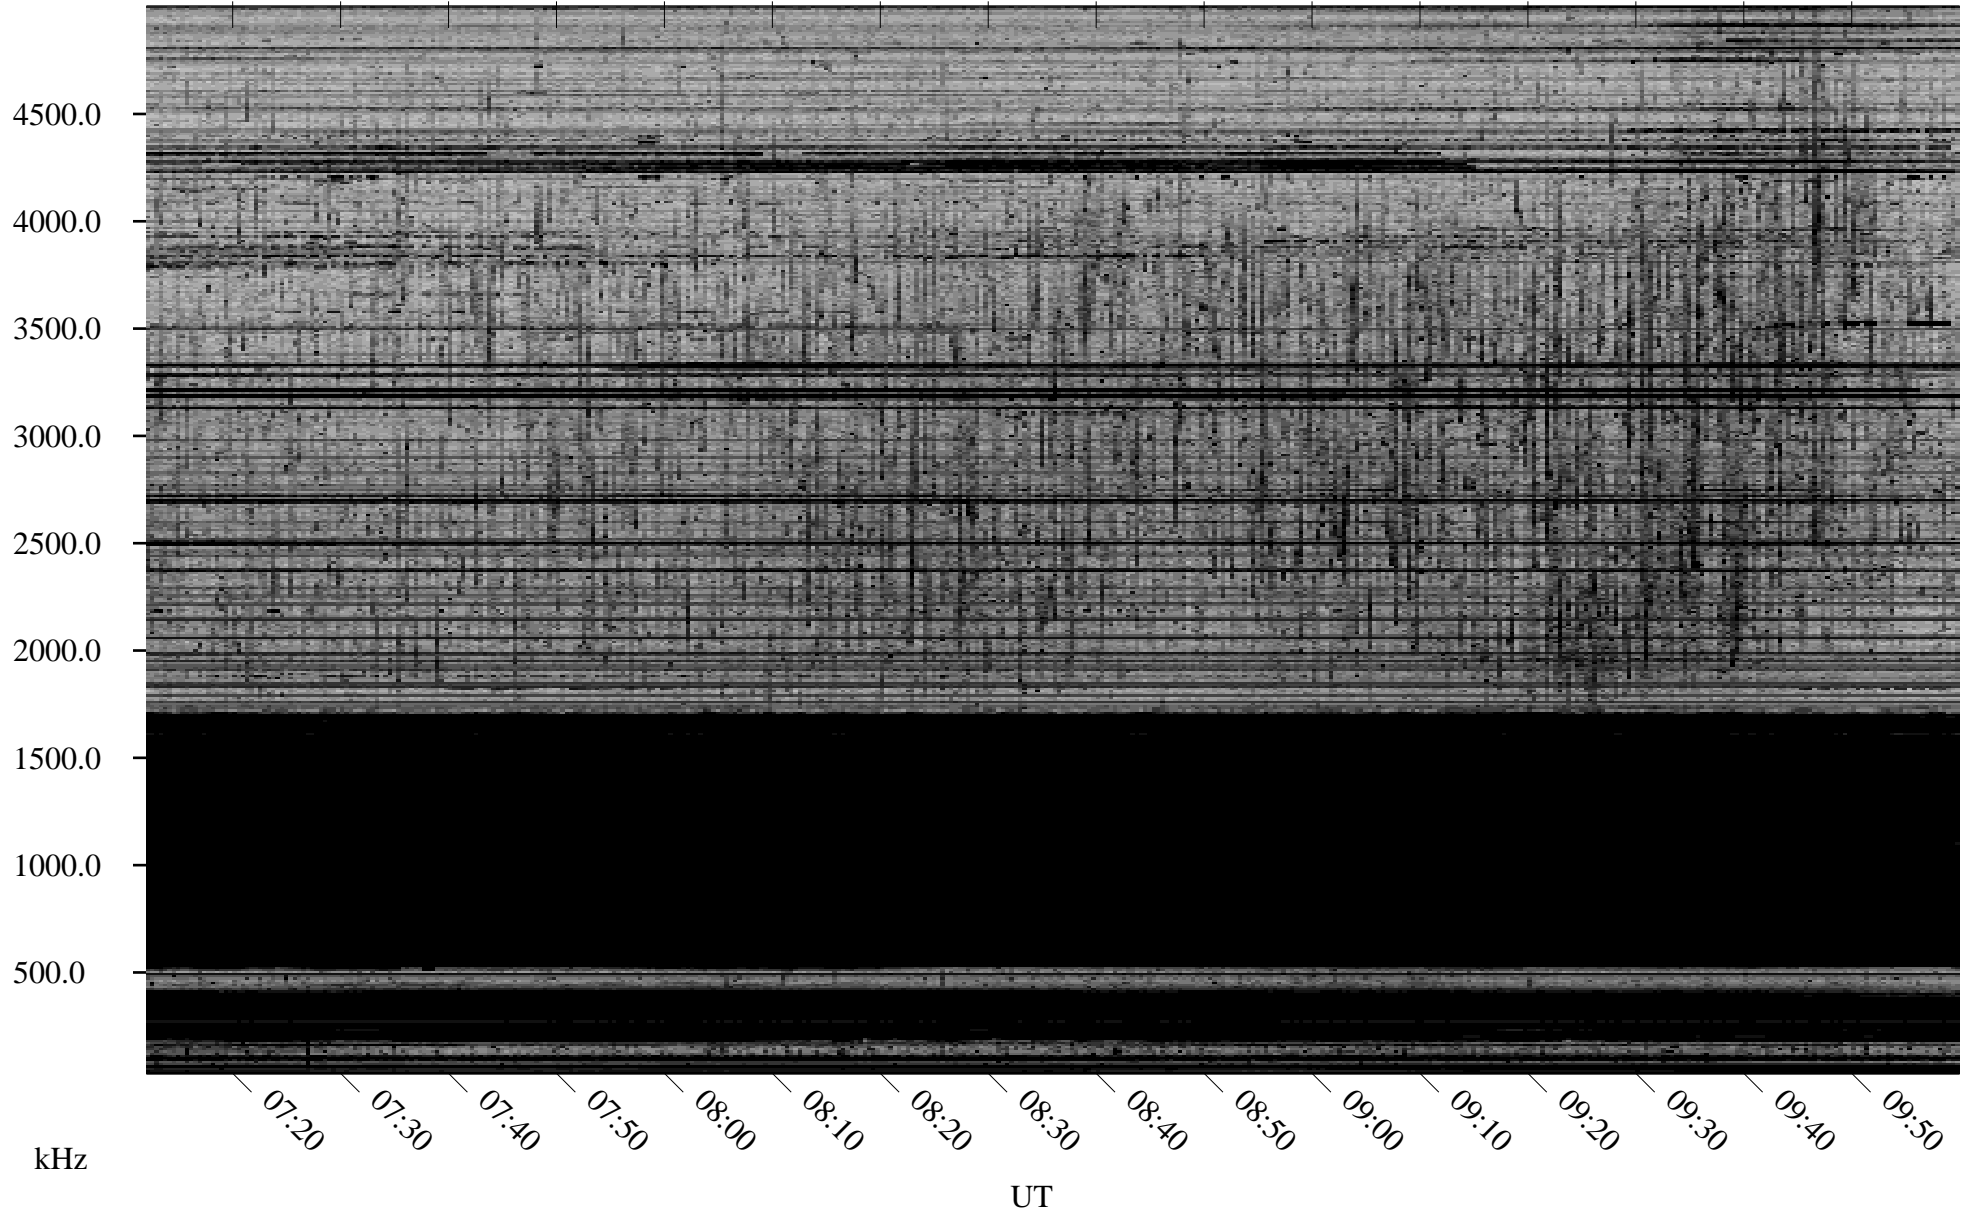

01/27/2008 Churchill, Manitoba

Linear Scale Black = 161 White = 15

ch080271.r00SUm max_12

Page 1

01/27/2008 Churchill, Manitoba

Linear Scale Black = 161 White = 15

ch080271.r00SUm max_12

Page 2

01/28/2008 Churchill, Manitoba

Linear Scale Black = 161 White = 15

ch080271.r00SUm max_12

Page 3

01/28/2008 Churchill, Manitoba

Linear Scale Black = 161 White = 15

ch080271.r00SUm max_12

Page 4

01/28/2008 Churchill, Manitoba

Linear Scale Black = 161 White = 15

ch080271.r00SUm max_12

Page 5

01/28/2008 Churchill, Manitoba

Linear Scale Black = 161 White = 15

ch080271.r00SUm max_12

Page 6

01/28/2008 Churchill, Manitoba

Linear Scale Black = 161 White = 15

ch080271.r00SUm max_12

Page 7

01/28/2008 Churchill, Manitoba

Linear Scale Black = 161 White = 15

ch080271.r00SUm max_12

Page 8