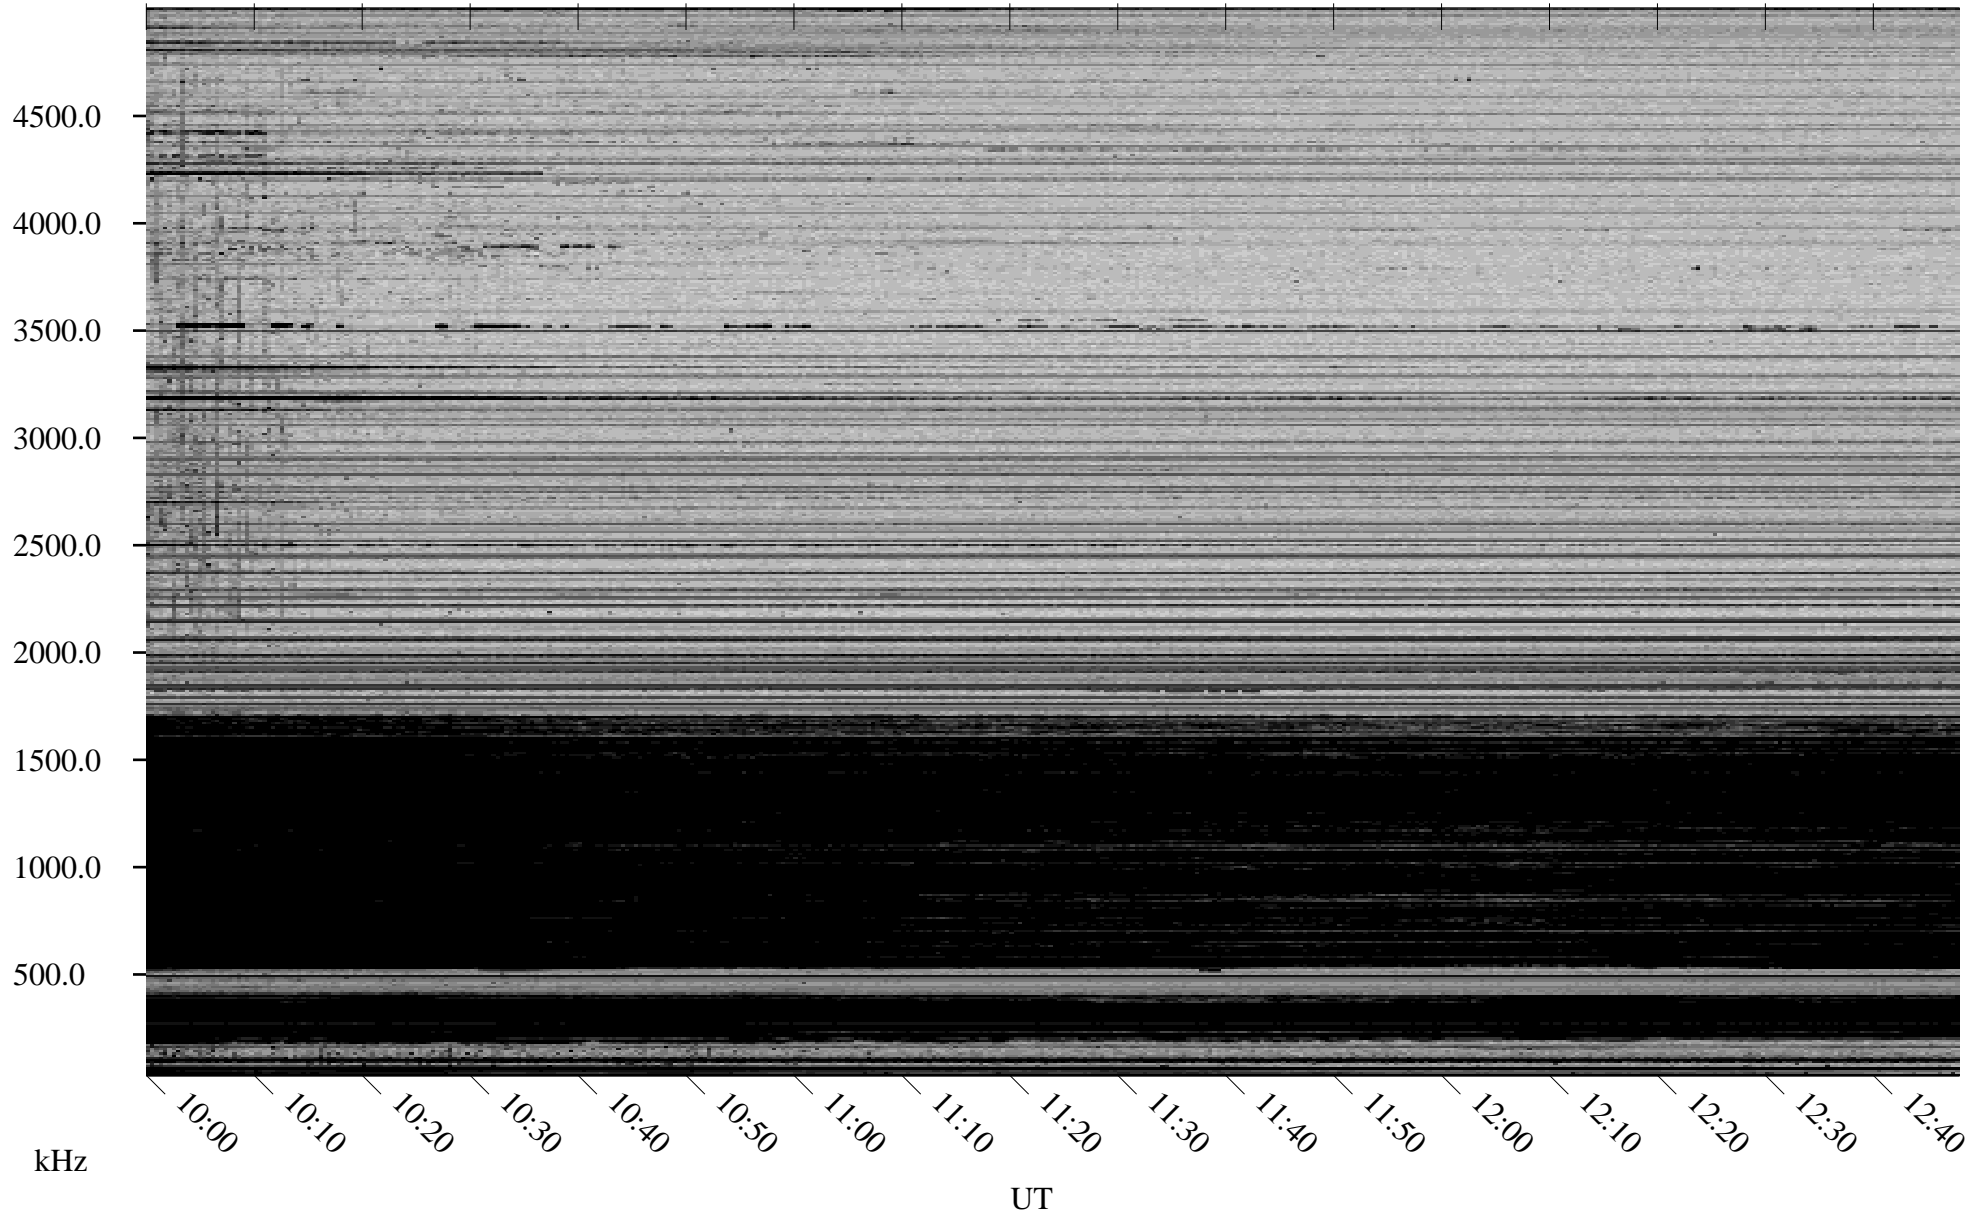

01/27/2008 Churchill, Manitoba

Linear Scale Black = 161 White = 15

ch080271.r00SUm max_12

Page 1

01/27/2008 Churchill, Manitoba

Linear Scale Black = 161 White = 15

ch080271.r00SUm max_12

Page 2

01/28/2008 Churchill, Manitoba

Linear Scale Black = 161 White = 15

ch080271.r00SUm max_12

Page 3

01/28/2008 Churchill, Manitoba

Linear Scale Black = 161 White = 15

ch080271.r00SUm max_12

Page 4

01/28/2008 Churchill, Manitoba

Linear Scale Black = 161 White = 15

ch080271.r00SUm max_12

Page 5

01/28/2008 Churchill, Manitoba

Linear Scale Black = 161 White = 15

ch080271.r00SUm max_12

Page 6

01/28/2008 Churchill, Manitoba

Linear Scale Black = 161 White = 15

ch080271.r00SUm max_12

Page 7

01/28/2008 Churchill, Manitoba

Linear Scale Black = 161 White = 15

ch080271.r00SUm max_12

Page 8