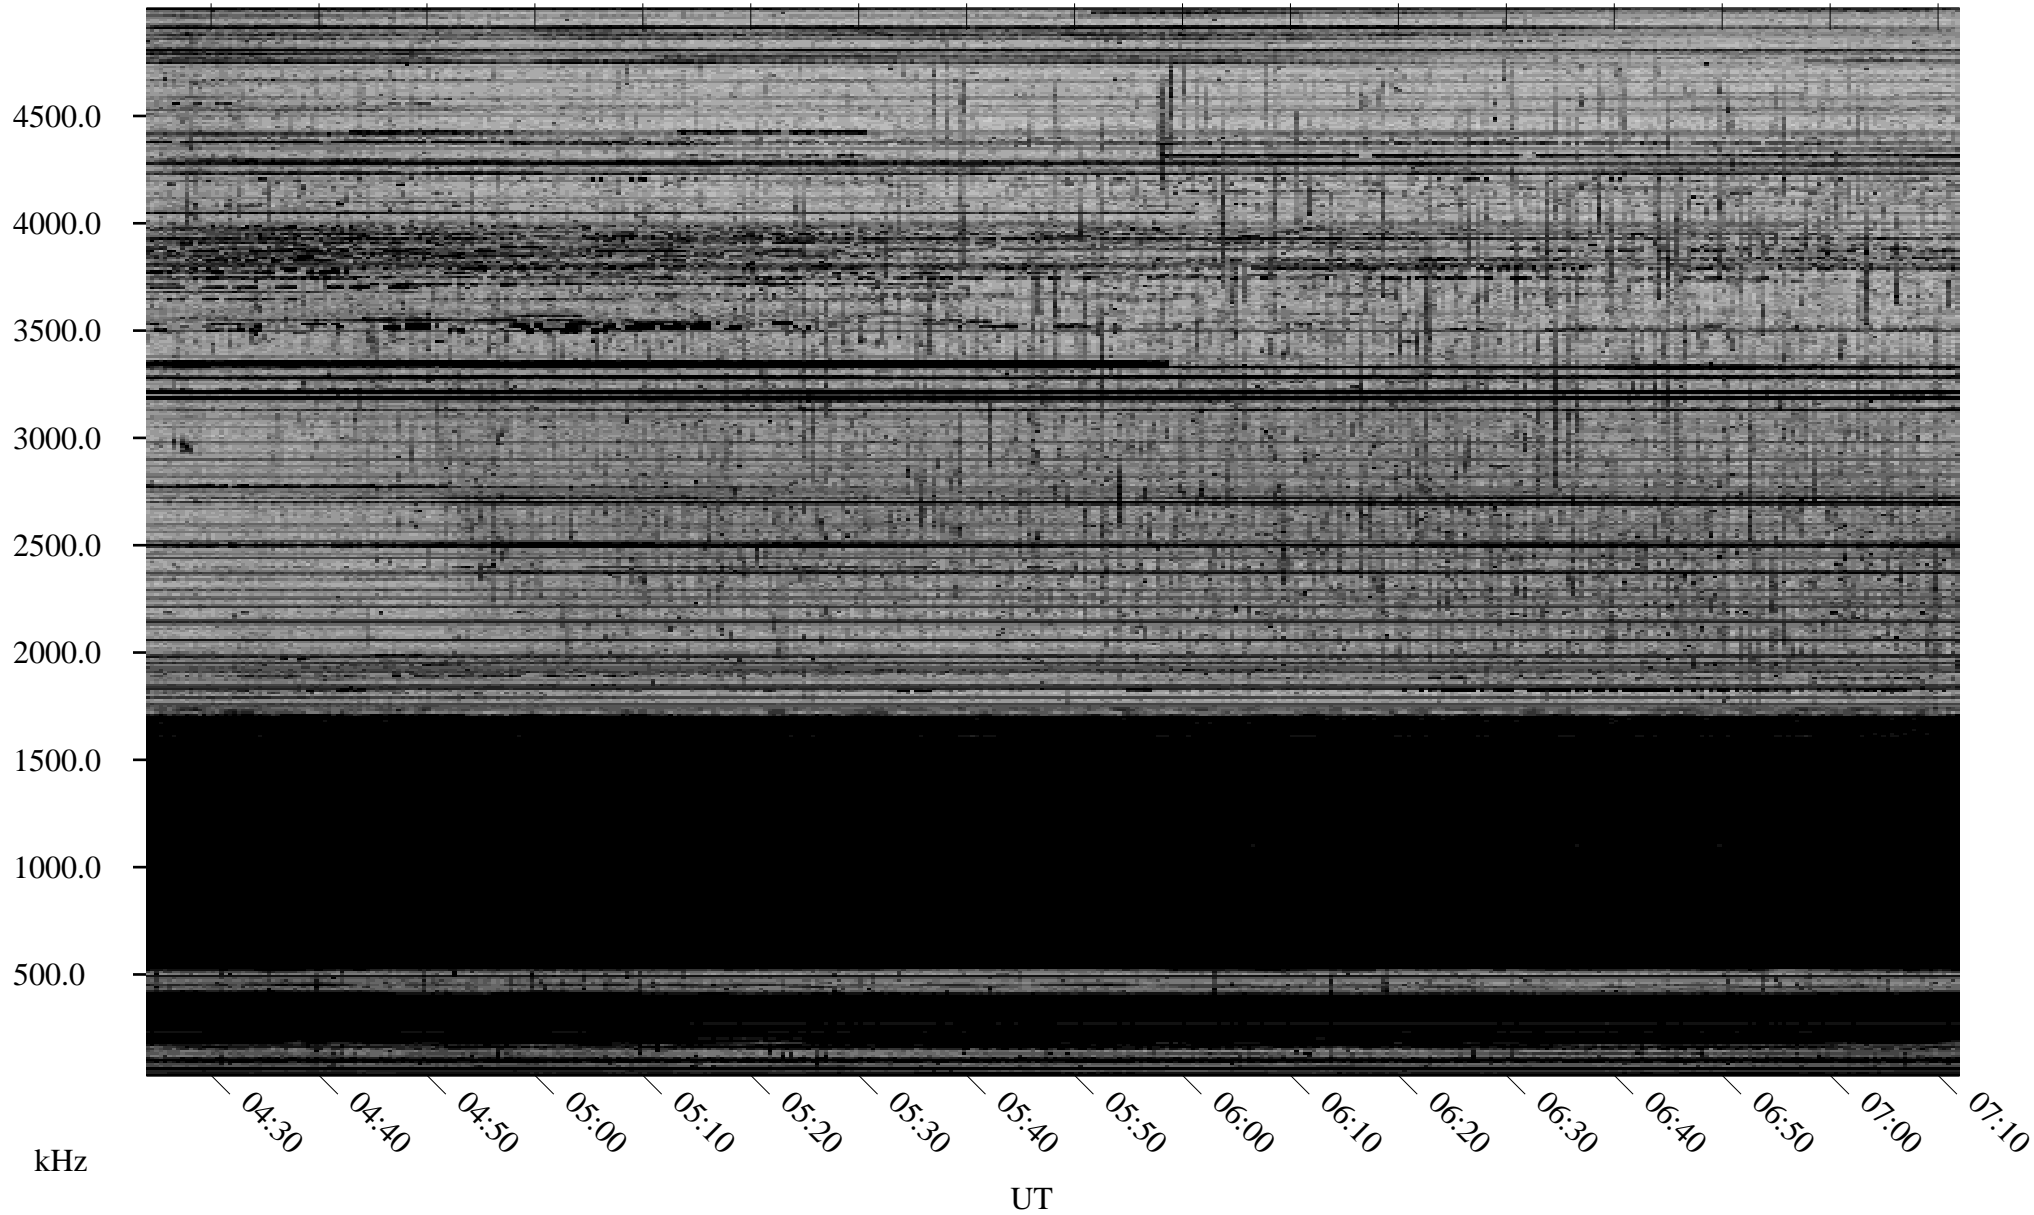

01/27/2008 Churchill, Manitoba

Linear Scale Black = 161 White = 15

ch080271.r00SUm max_12

Page 1

01/27/2008 Churchill, Manitoba

Linear Scale Black = 161 White = 15

ch080271.r00SUm max_12

Page 2

01/28/2008 Churchill, Manitoba

Linear Scale Black = 161 White = 15

ch080271.r00SUm max_12

Page 3

01/28/2008 Churchill, Manitoba

Linear Scale Black = 161 White = 15

ch080271.r00SUm max_12

Page 4

01/28/2008 Churchill, Manitoba

Linear Scale Black = 161 White = 15

ch080271.r00SUm max_12

Page 5

01/28/2008 Churchill, Manitoba

Linear Scale Black = 161 White = 15

ch080271.r00SUm max_12

Page 6

01/28/2008 Churchill, Manitoba

Linear Scale Black = 161 White = 15

ch080271.r00SUm max_12

Page 7

01/28/2008 Churchill, Manitoba

Linear Scale Black = 161 White = 15

ch080271.r00SUm max_12

Page 8