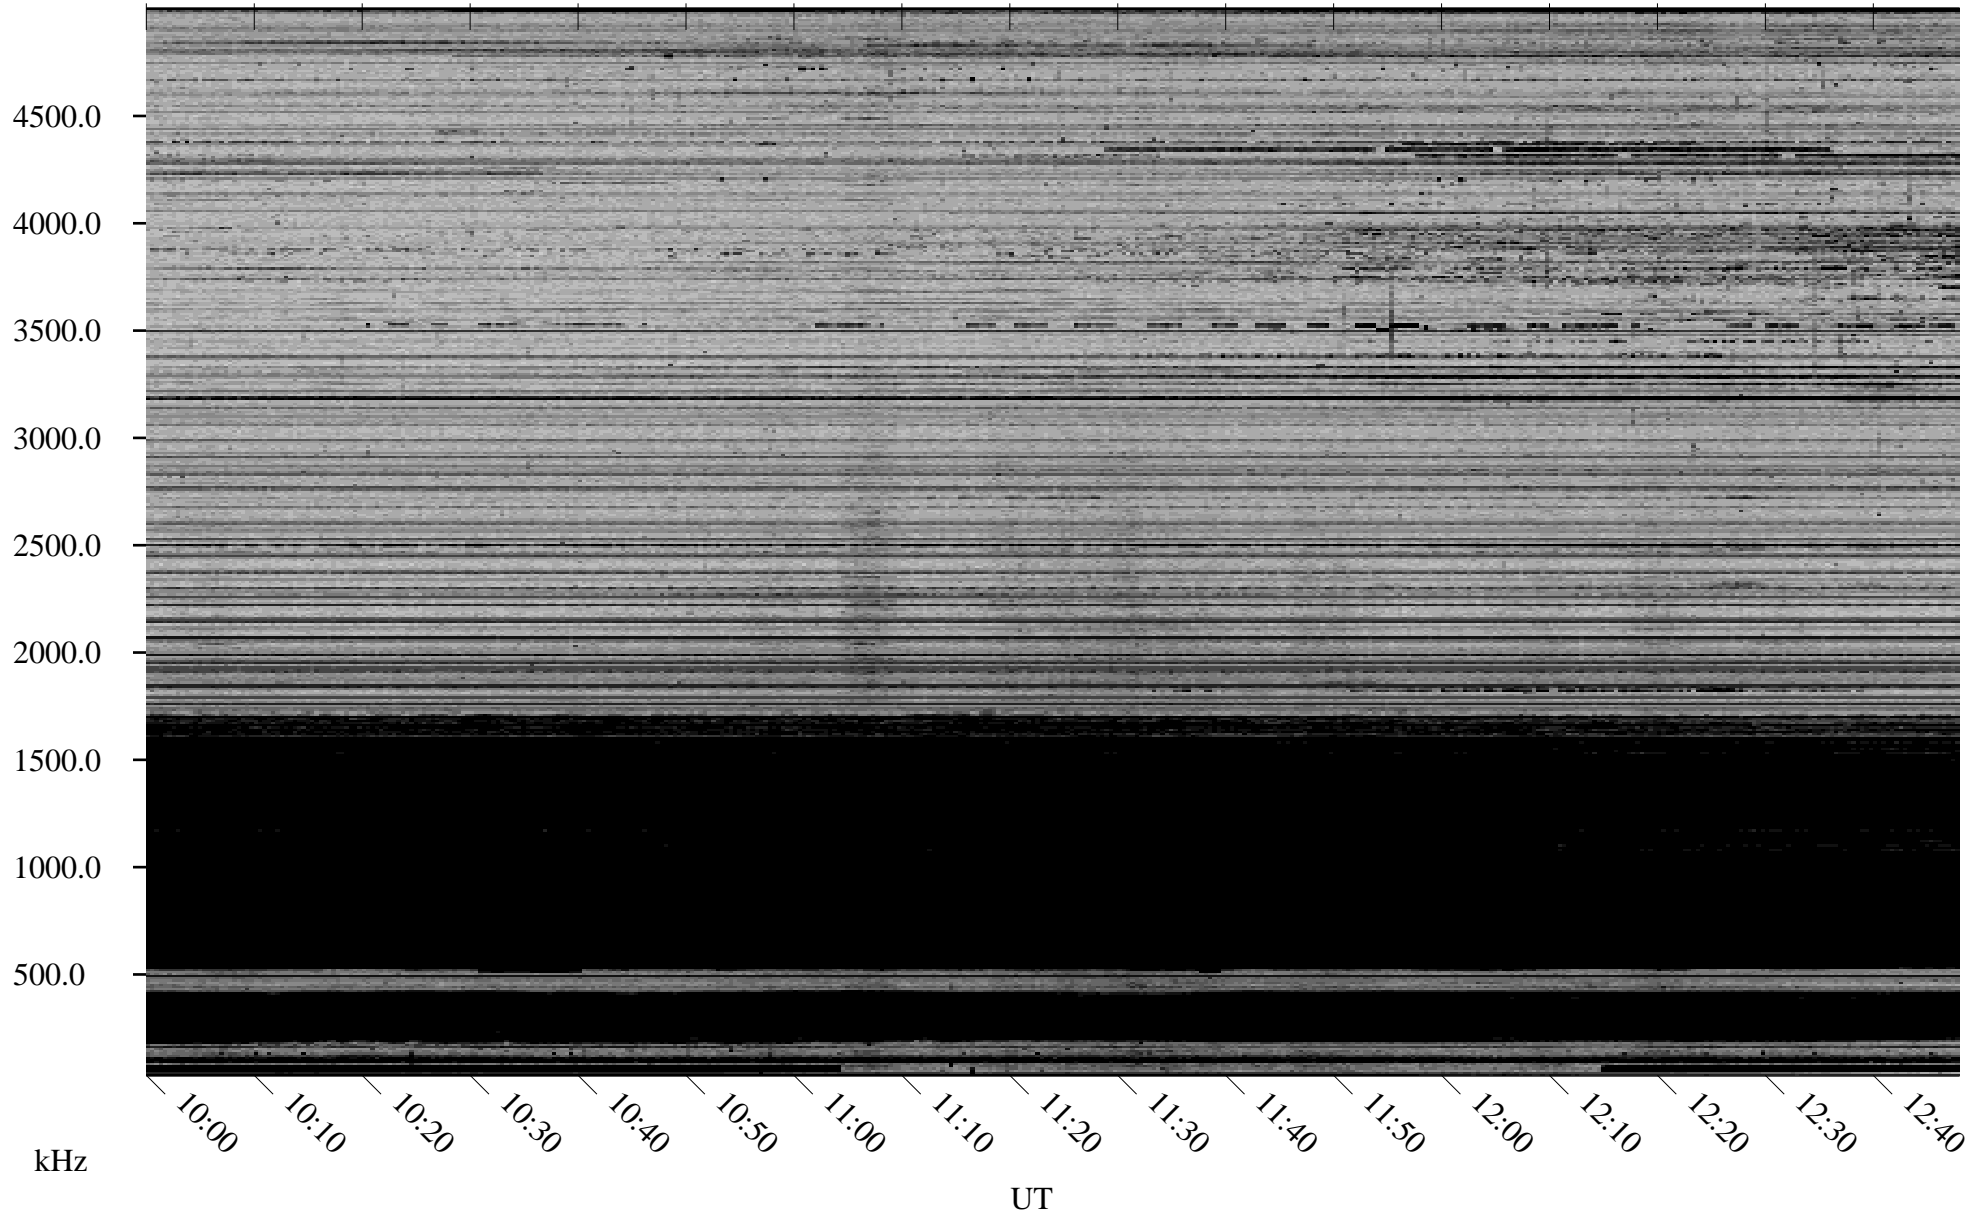

# 01/29/2008 Churchill, Manitoba

Linear Scale    Black = 161    White = 15

ch08028l.r00SUm max\_12

Page 5

# 01/29/2008 Churchill, Manitoba

Linear Scale    Black = 161    White = 15

ch08028l.r00SUm max\_12

Page 6