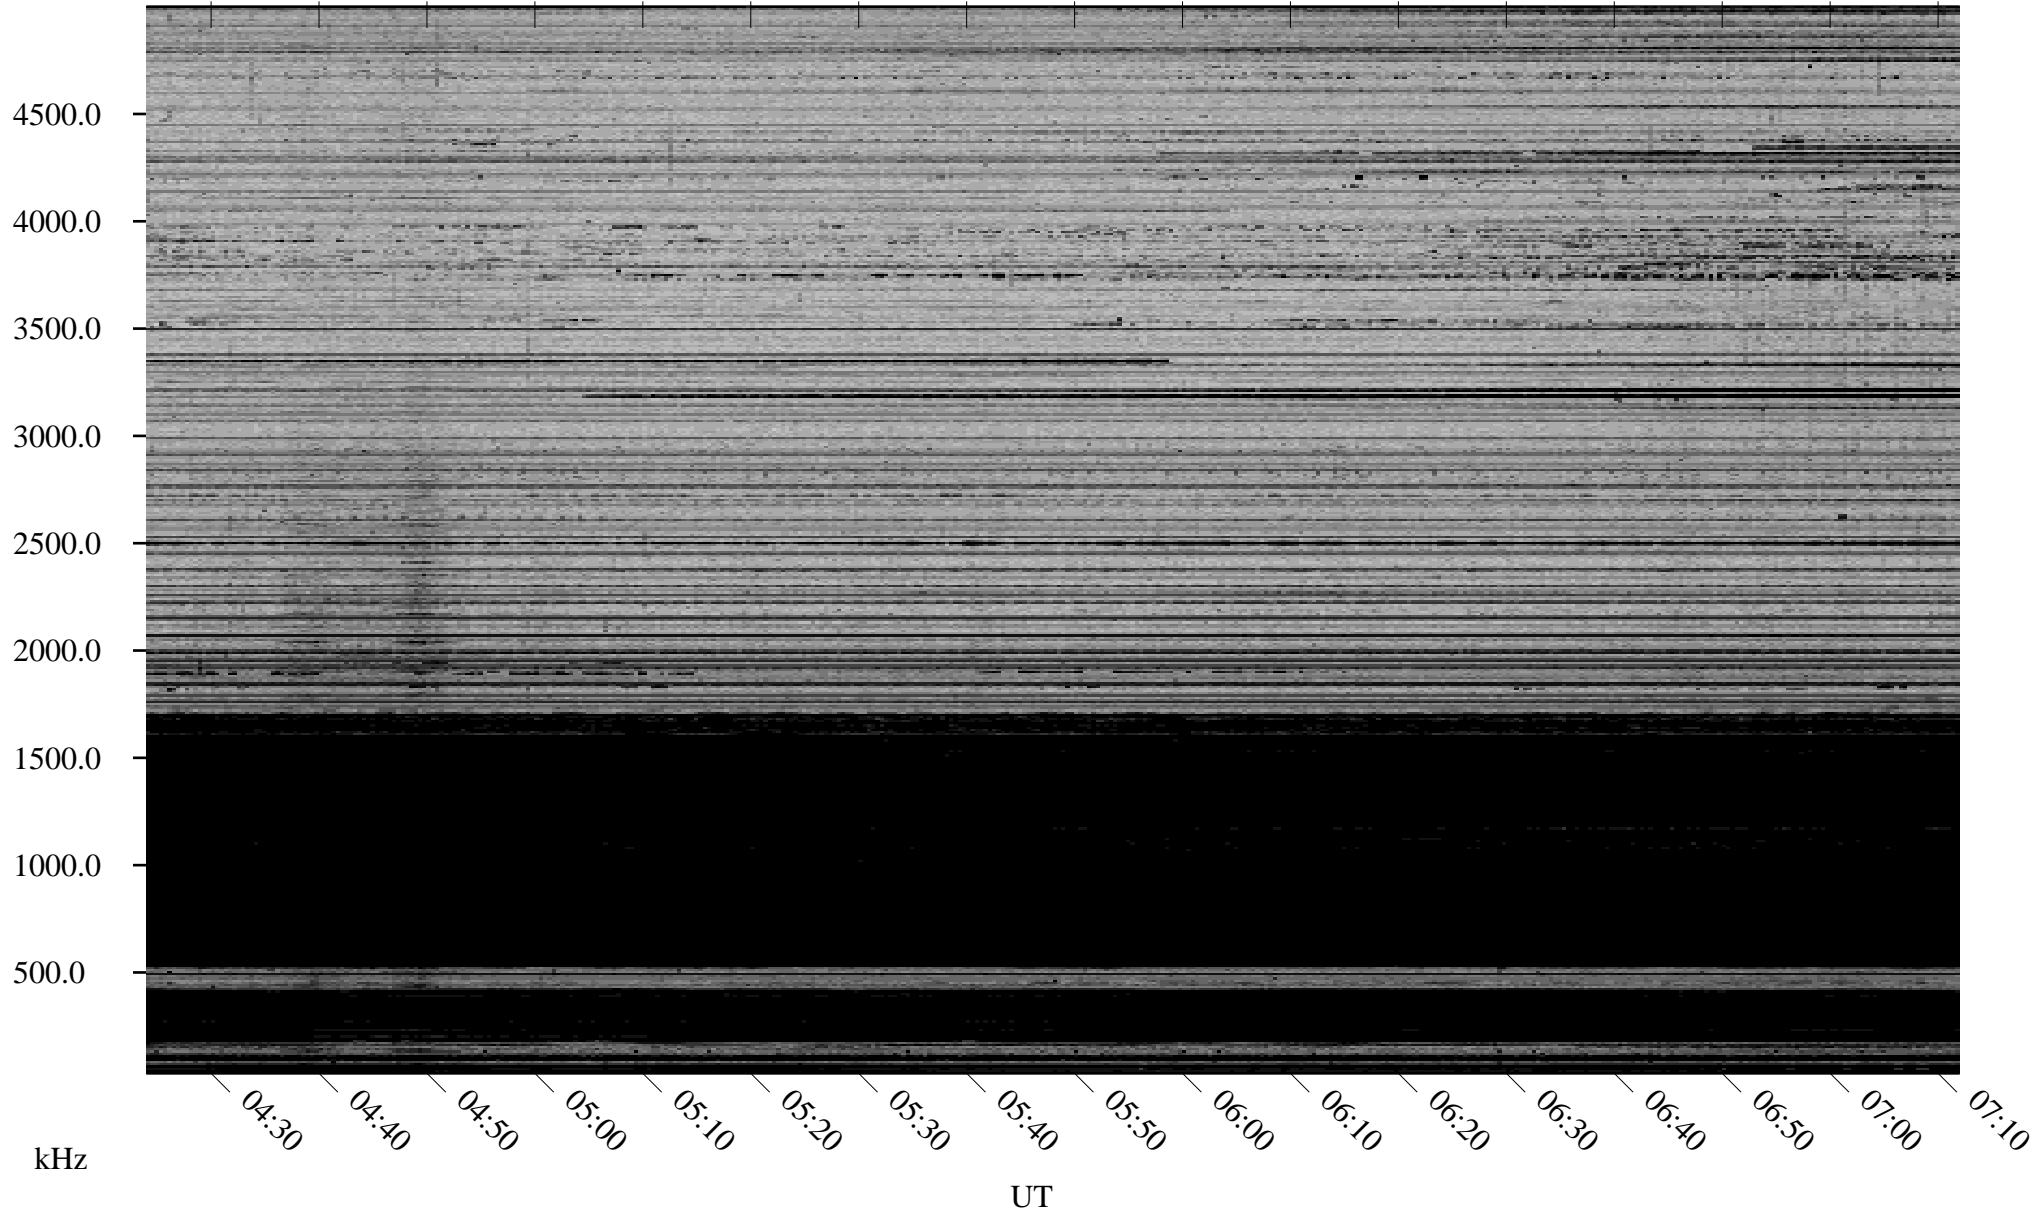

01/29/2008 Churchill, Manitoba

Linear Scale Black = 161 White = 15

ch08029l.r00SUm max_12

Page 1

01/29/2008 Churchill, Manitoba

Linear Scale Black = 161 White = 15

ch08029l.r00SUm max_12

Page 2

01/30/2008 Churchill, Manitoba

Linear Scale Black = 161 White = 15

ch08029l.r00SUm max_12

Page 3

01/30/2008 Churchill, Manitoba

Linear Scale Black = 161 White = 15

ch08029l.r00SUm max_12

Page 4

01/30/2008 Churchill, Manitoba

Linear Scale Black = 161 White = 15

ch08029l.r00SUm max_12

Page 5

01/30/2008 Churchill, Manitoba

Linear Scale Black = 161 White = 15

ch08029l.r00SUm max_12

Page 6

01/30/2008 Churchill, Manitoba

Linear Scale Black = 161 White = 15

ch08029l.r00SUm max_12

Page 7

01/30/2008 Churchill, Manitoba

Linear Scale Black = 161 White = 15

ch08029l.r00SUm max_12