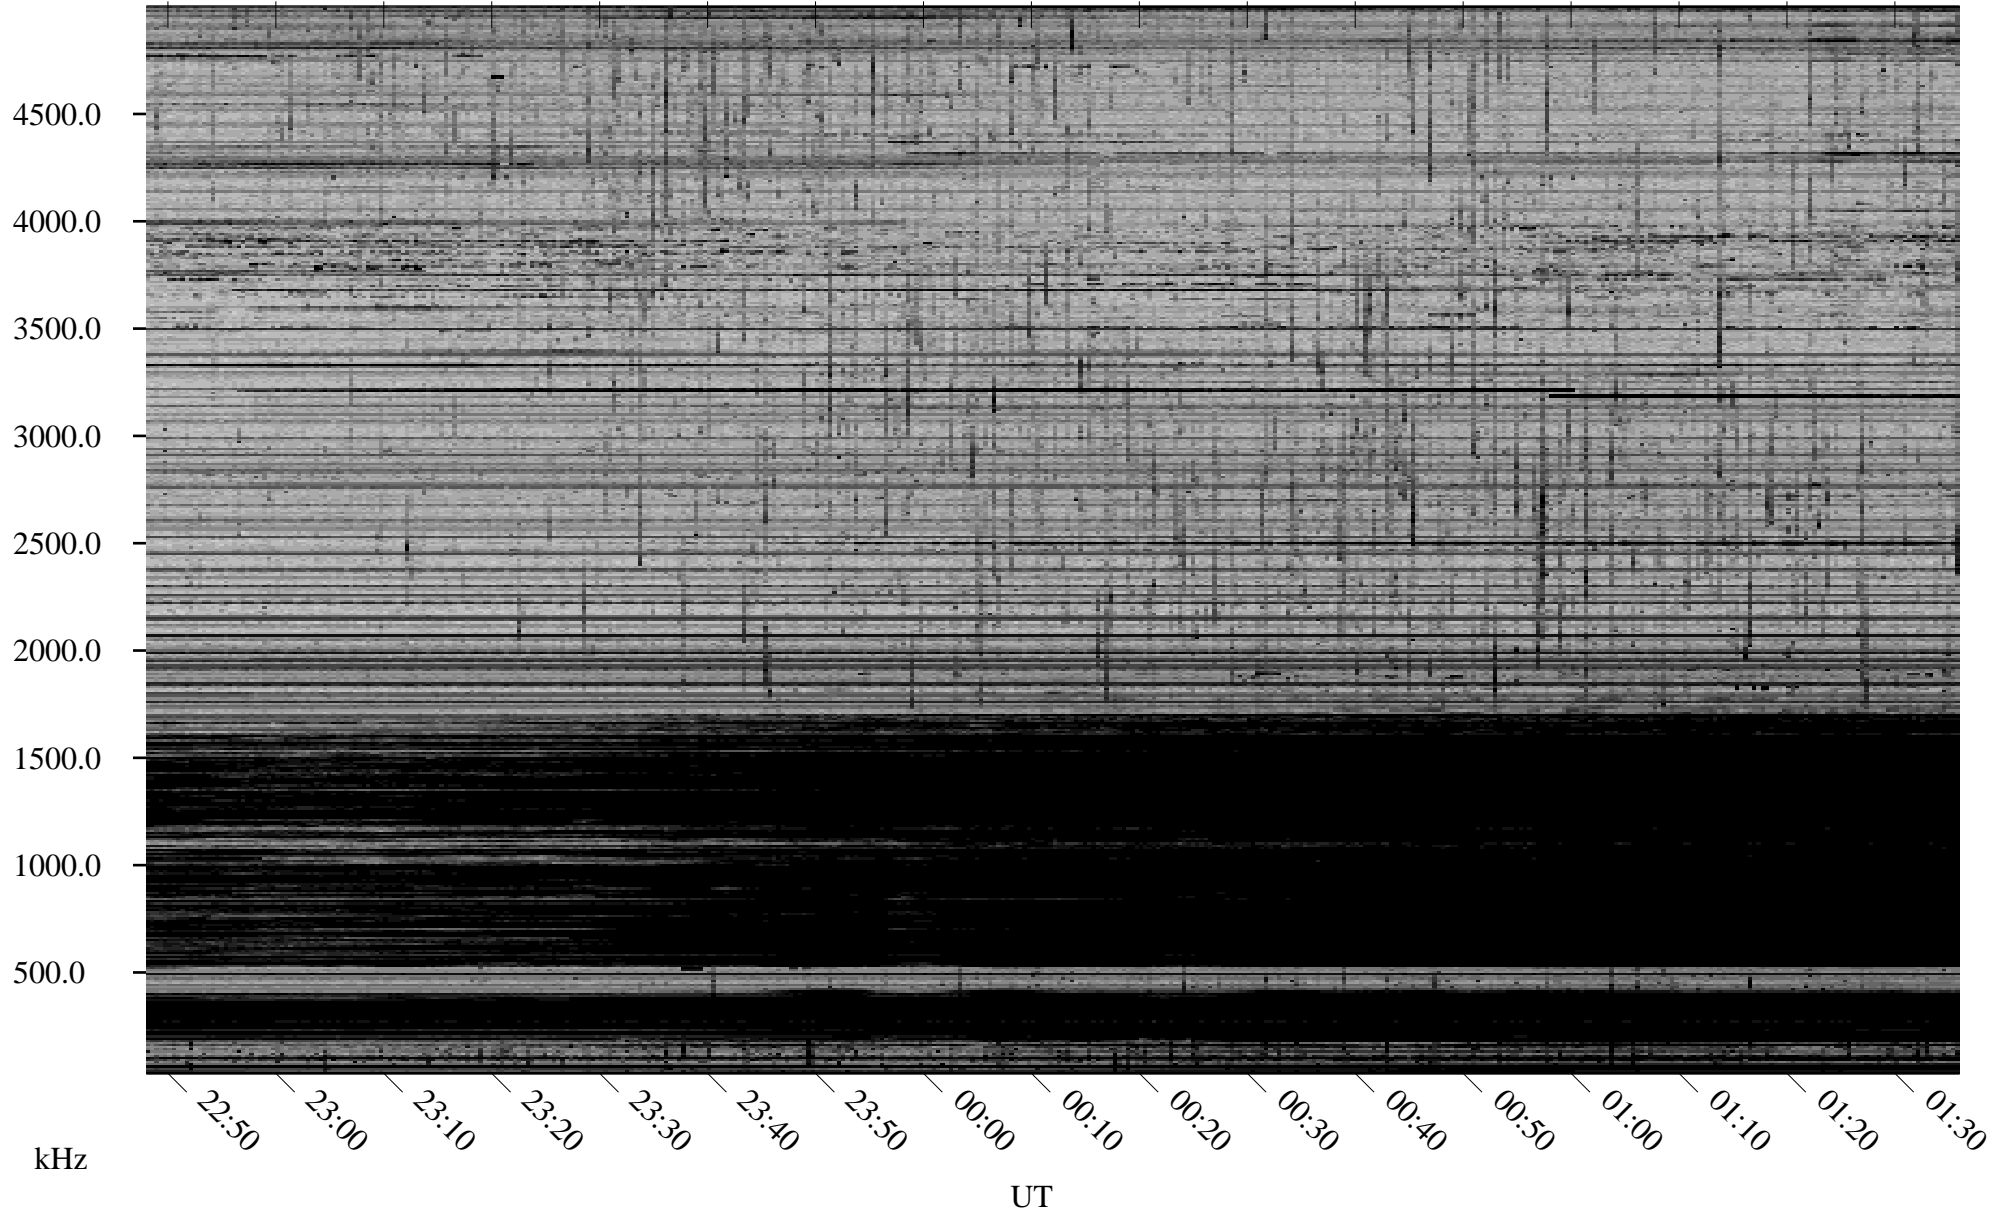

01/29/2008 Churchill, Manitoba

Linear Scale Black = 161 White = 15

ch08029l.r00SUm max_12

Page 1

01/29/2008 Churchill, Manitoba

Linear Scale Black = 161 White = 15

ch08029l.r00SUm max_12

Page 2

01/30/2008 Churchill, Manitoba

Linear Scale Black = 161 White = 15

ch08029l.r00SUm max_12

Page 3

01/30/2008 Churchill, Manitoba

Linear Scale Black = 161 White = 15

ch08029l.r00SUm max_12

Page 4

01/30/2008 Churchill, Manitoba

Linear Scale Black = 161 White = 15

ch08029l.r00SUm max_12

Page 5

01/30/2008 Churchill, Manitoba

Linear Scale Black = 161 White = 15

ch08029l.r00SUm max_12

Page 6

01/30/2008 Churchill, Manitoba

Linear Scale Black = 161 White = 15

ch08029l.r00SUm max_12

Page 7

01/30/2008 Churchill, Manitoba

Linear Scale Black = 161 White = 15

ch08029l.r00SUm max_12