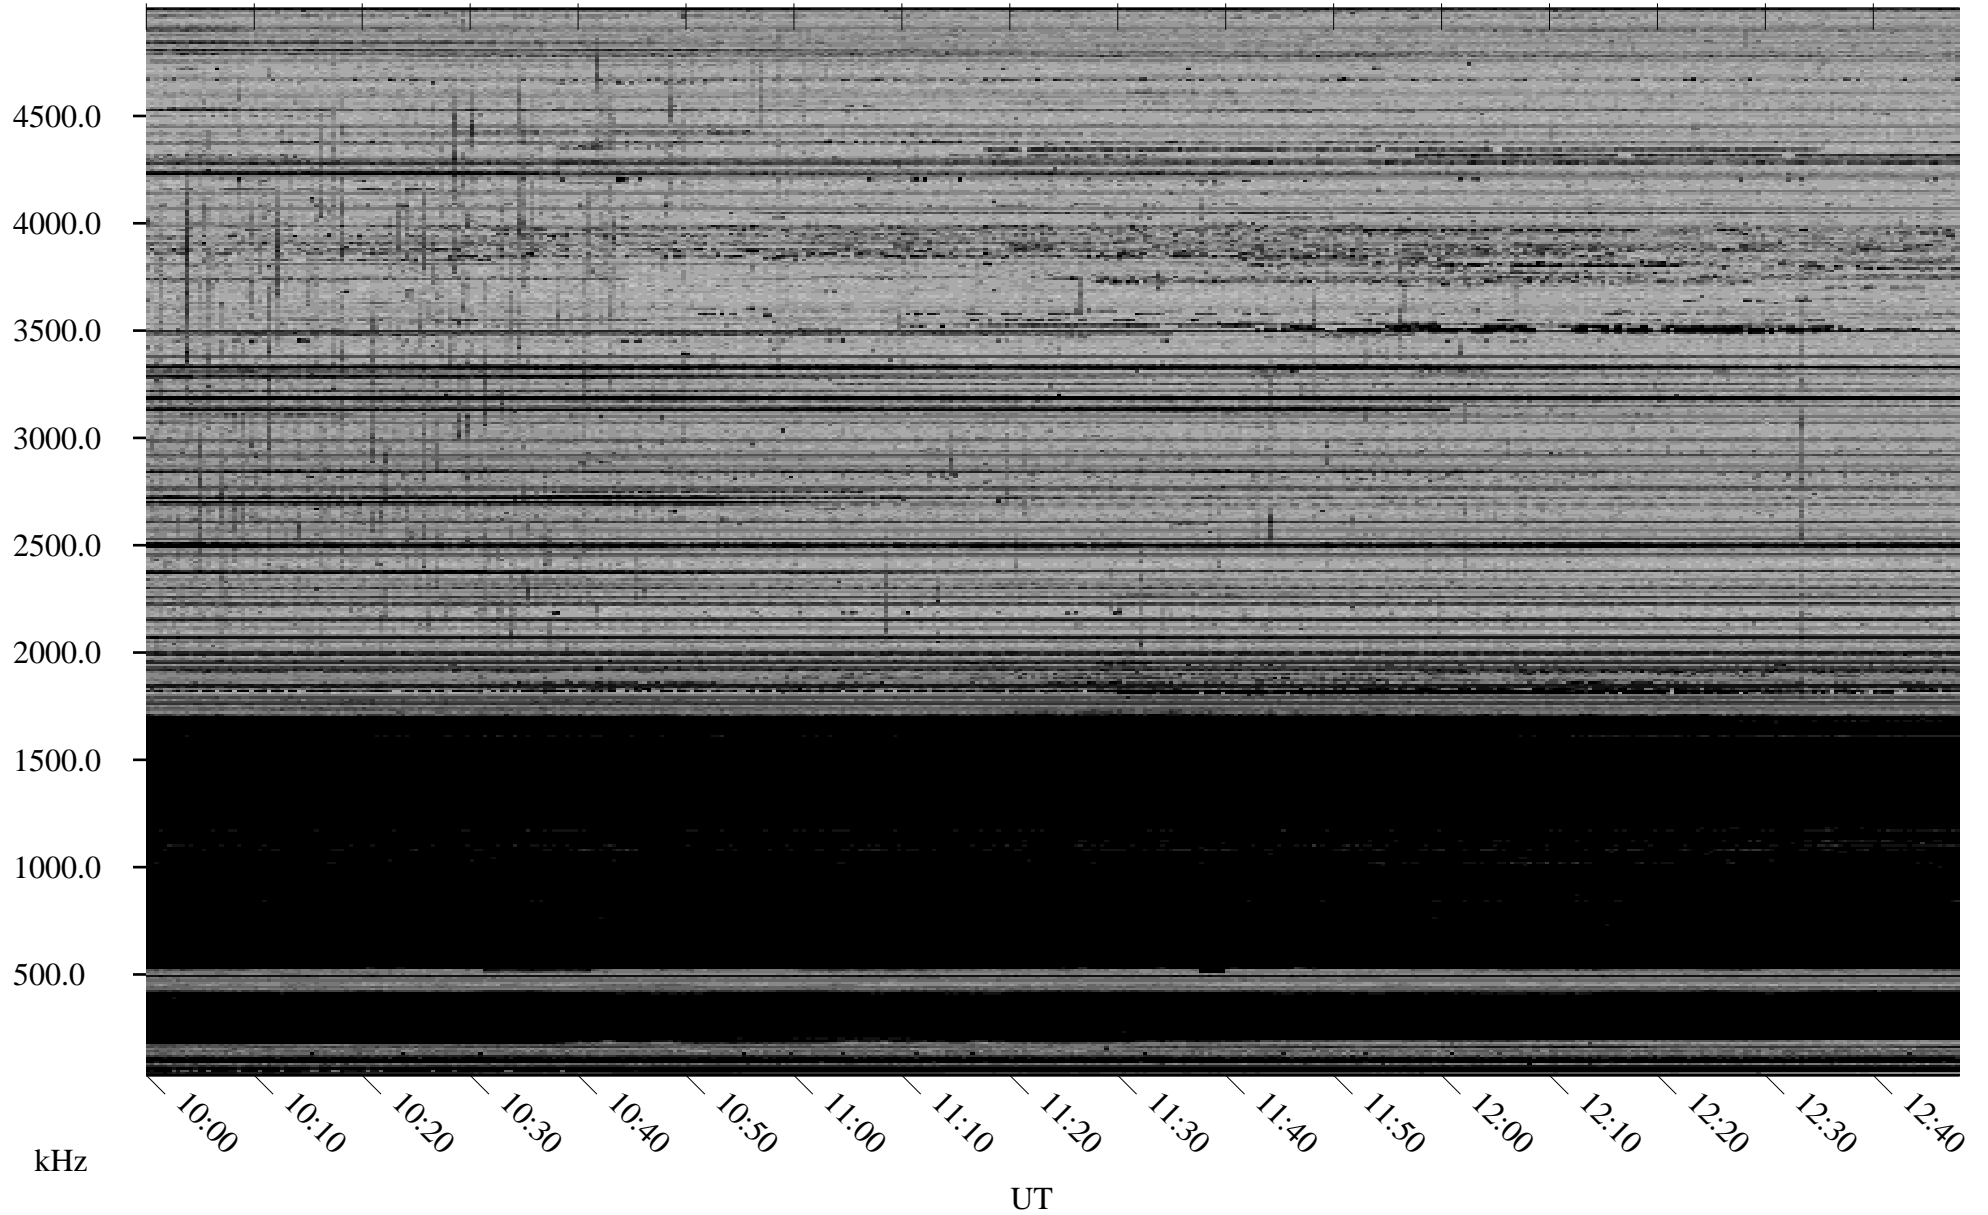

01/30/2008 Churchill, Manitoba

Linear Scale Black = 161 White = 15

ch08029l.r00SUm max_12

Page 3

01/30/2008 Churchill, Manitoba

Linear Scale Black = 161 White = 15

ch08029l.r00SUm max_12

Page 4

01/30/2008 Churchill, Manitoba

Linear Scale Black = 161 White = 15

ch08029l.r00SUm max_12

Page 5

01/30/2008 Churchill, Manitoba

Linear Scale Black = 161 White = 15

ch08029l.r00SUm max_12

Page 6

01/30/2008 Churchill, Manitoba

Linear Scale Black = 161 White = 15

ch08029l.r00SUm max_12

Page 7

01/30/2008 Churchill, Manitoba

Linear Scale Black = 161 White = 15

ch08029l.r00SUm max_12