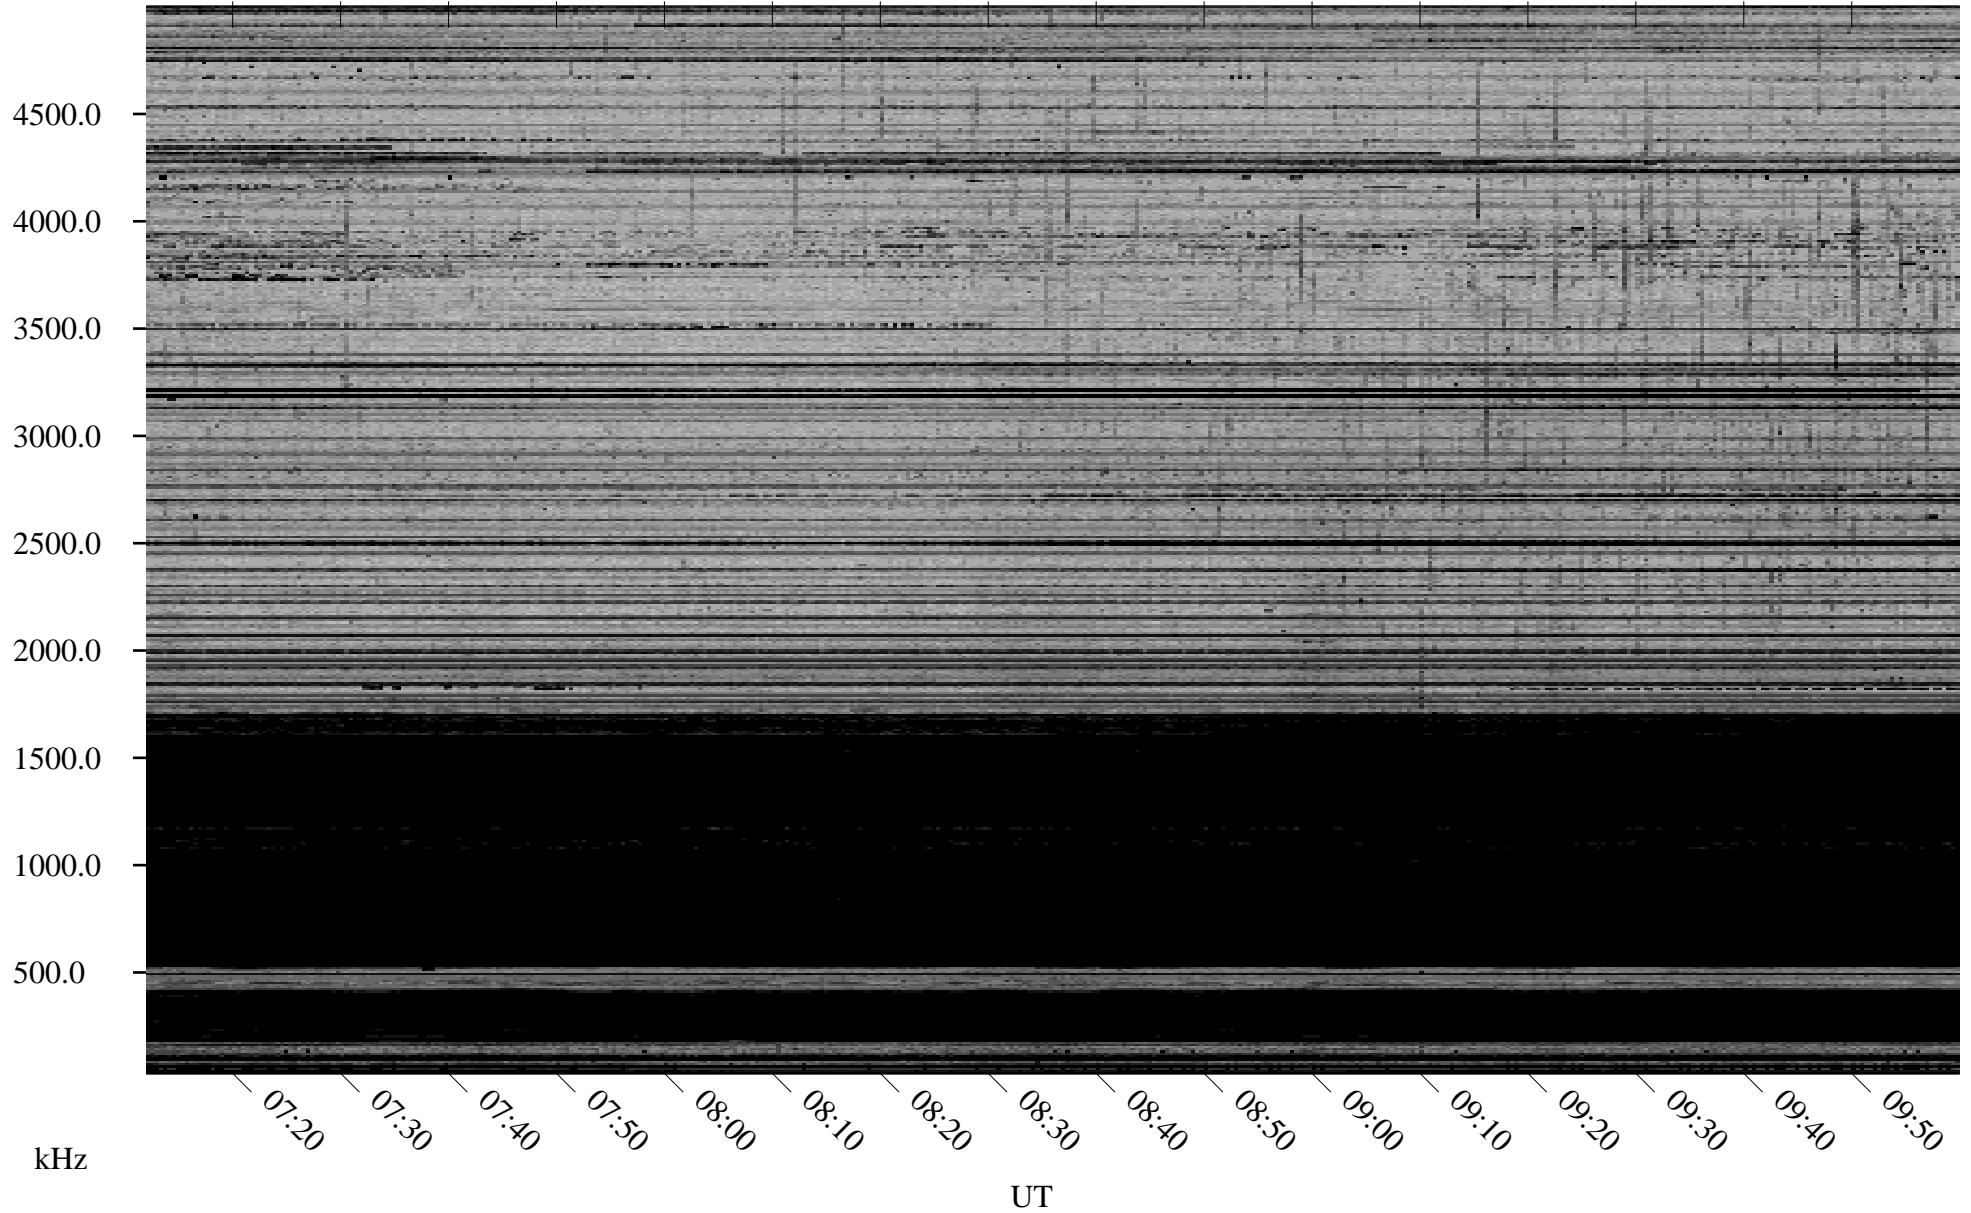

01/29/2008 Churchill, Manitoba

Linear Scale Black = 161 White = 15

ch08029l.r00SUm max_12

Page 1

01/29/2008 Churchill, Manitoba

Linear Scale Black = 161 White = 15

ch08029l.r00SUm max_12

Page 2

01/30/2008 Churchill, Manitoba

Linear Scale Black = 161 White = 15

ch08029l.r00SUm max_12

Page 3

01/30/2008 Churchill, Manitoba

Linear Scale Black = 161 White = 15

ch08029l.r00SUm max_12

Page 4

01/30/2008 Churchill, Manitoba

Linear Scale Black = 161 White = 15

ch08029l.r00SUm max_12

Page 5

01/30/2008 Churchill, Manitoba

Linear Scale Black = 161 White = 15

ch08029l.r00SUm max_12

Page 6

01/30/2008 Churchill, Manitoba

Linear Scale Black = 161 White = 15

ch08029l.r00SUm max_12

Page 7

01/30/2008 Churchill, Manitoba

Linear Scale Black = 161 White = 15

ch08029l.r00SUm max_12