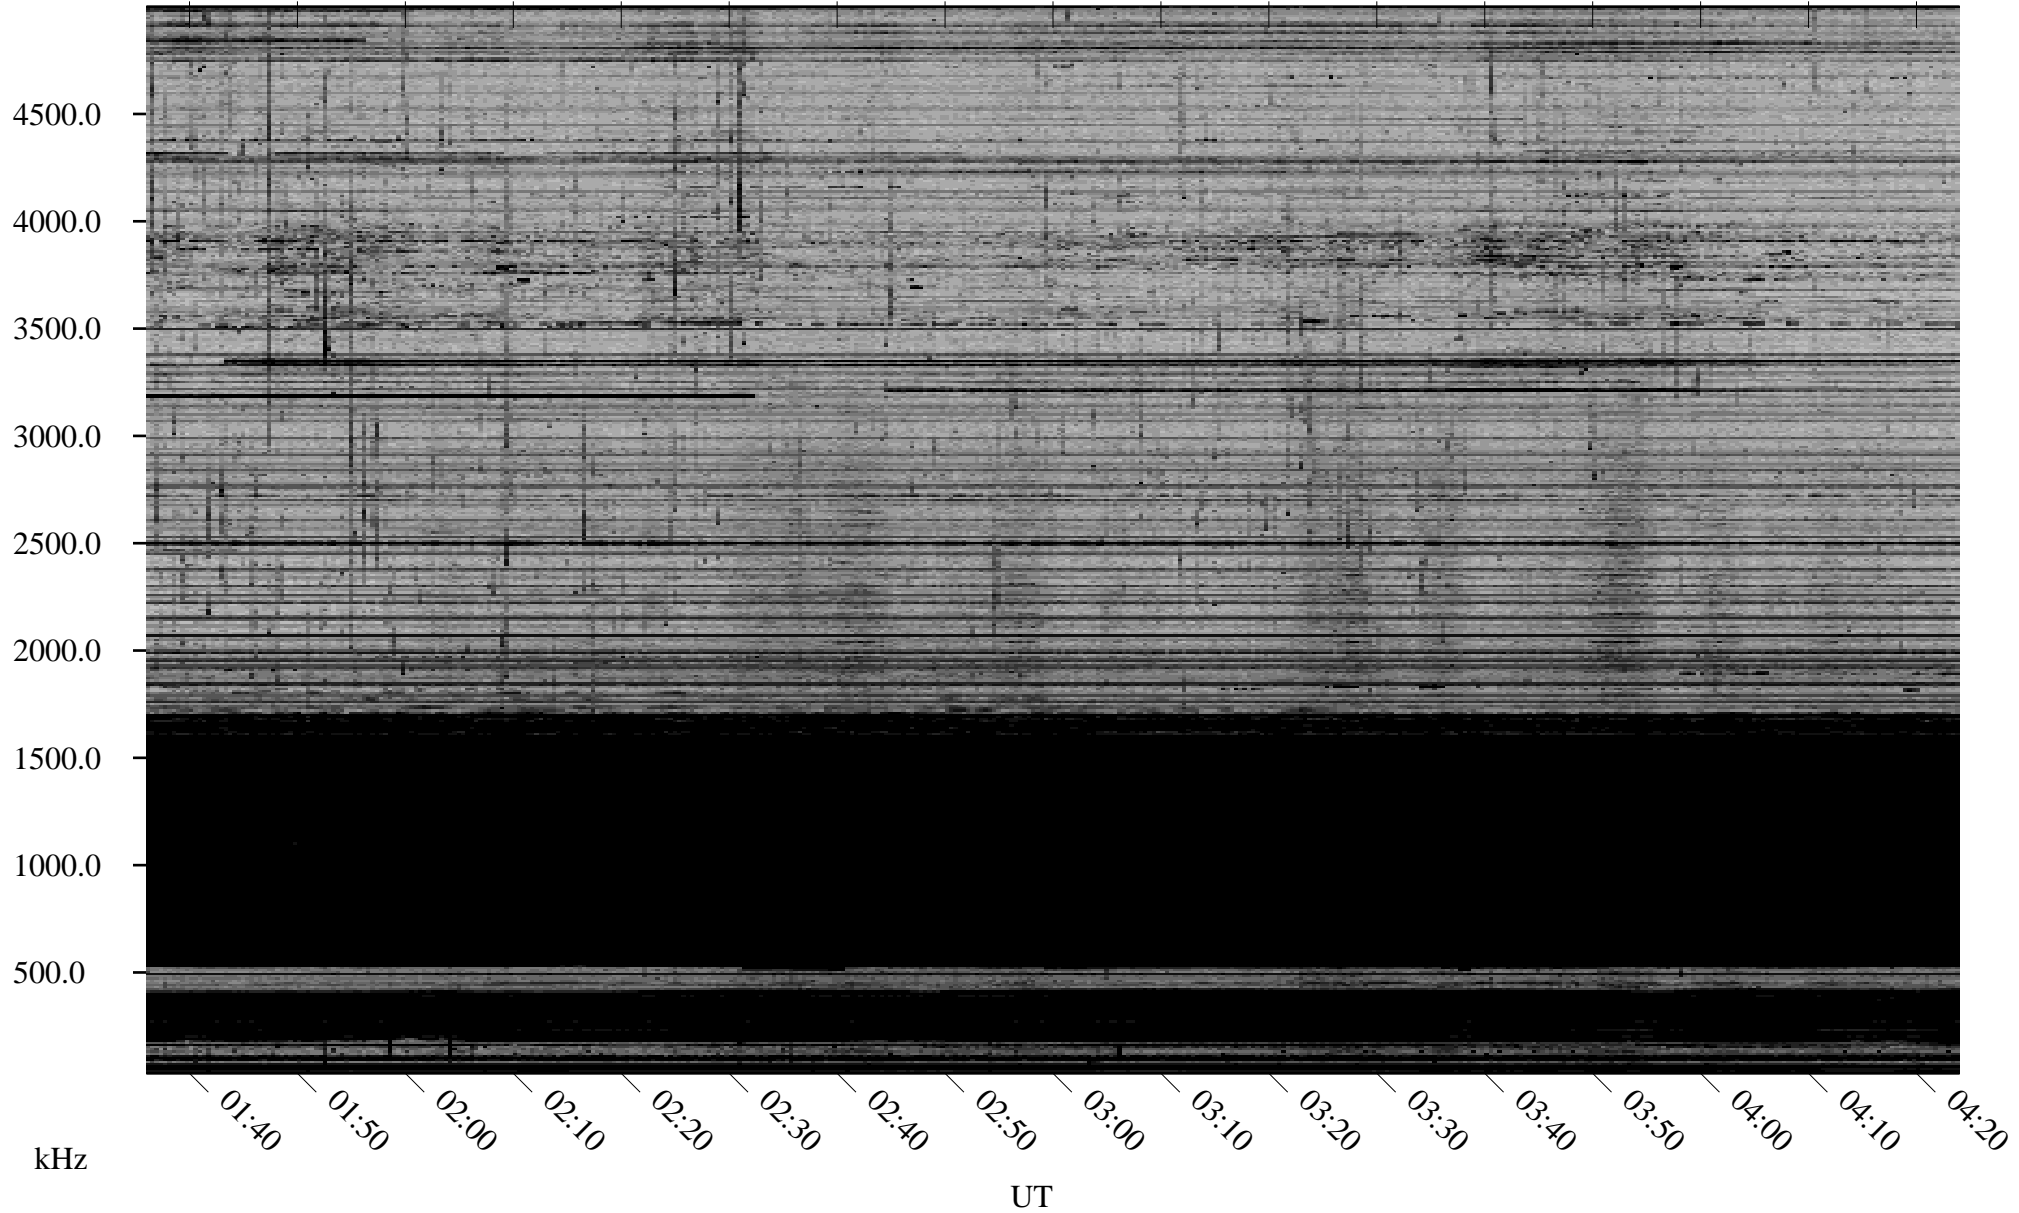

01/29/2008 Churchill, Manitoba

Linear Scale Black = 161 White = 15

ch08029l.r00SUm max_12

Page 1

01/29/2008 Churchill, Manitoba

Linear Scale Black = 161 White = 15

ch08029l.r00SUm max_12

Page 2

01/30/2008 Churchill, Manitoba

Linear Scale Black = 161 White = 15

ch08029l.r00SUm max_12

Page 3

01/30/2008 Churchill, Manitoba

Linear Scale Black = 161 White = 15

ch08029l.r00SUm max_12

Page 4

01/30/2008 Churchill, Manitoba

Linear Scale Black = 161 White = 15

ch08029l.r00SUm max_12

Page 5

01/30/2008 Churchill, Manitoba

Linear Scale Black = 161 White = 15

ch08029l.r00SUm max_12

Page 6

01/30/2008 Churchill, Manitoba

Linear Scale Black = 161 White = 15

ch08029l.r00SUm max_12

Page 7

01/30/2008 Churchill, Manitoba

Linear Scale Black = 161 White = 15

ch08029l.r00SUm max_12