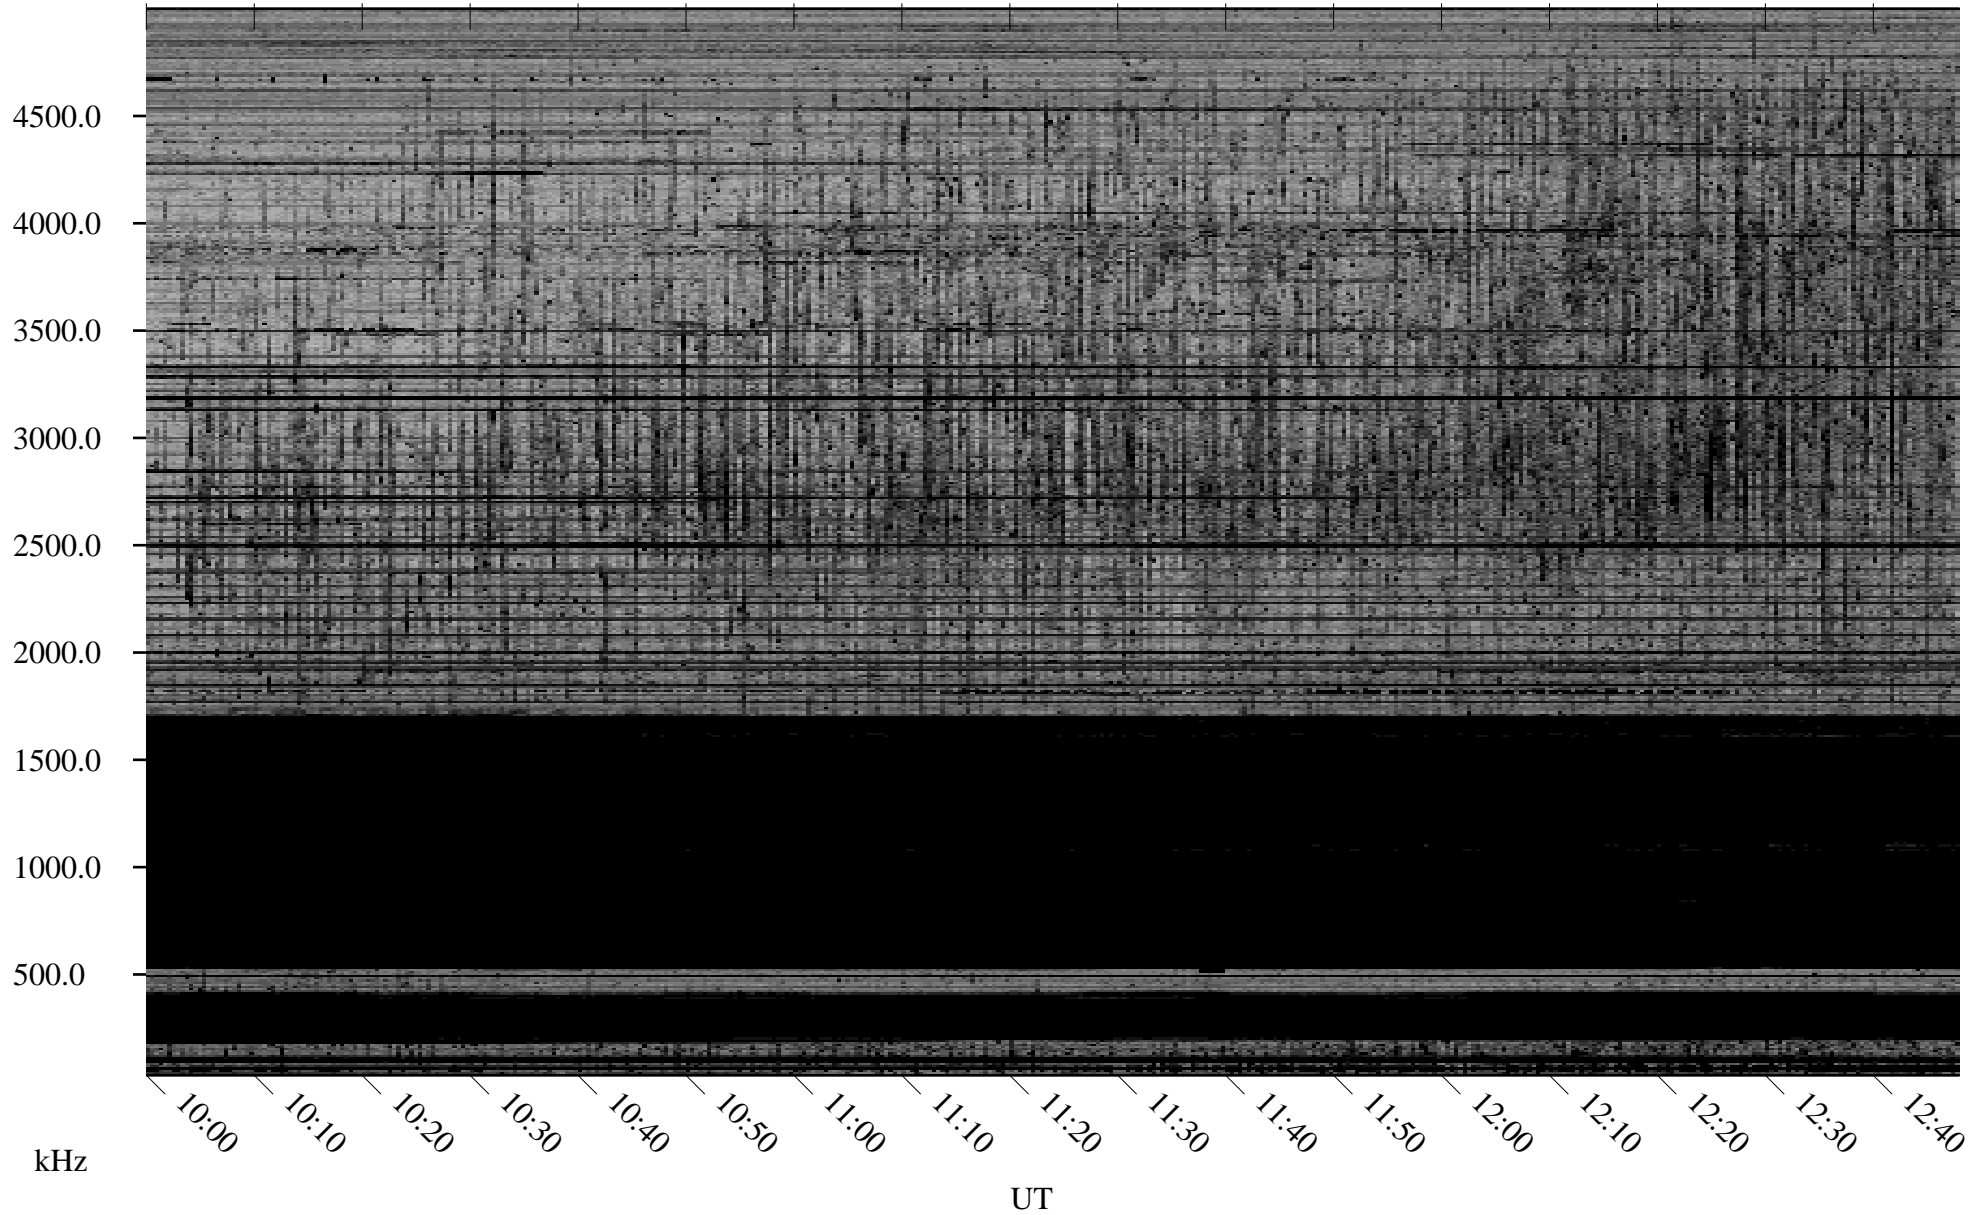

01/31/2008 Churchill, Manitoba

Linear Scale   Black = 161   White = 15

ch08030l.r00SUm max_12

Page 6