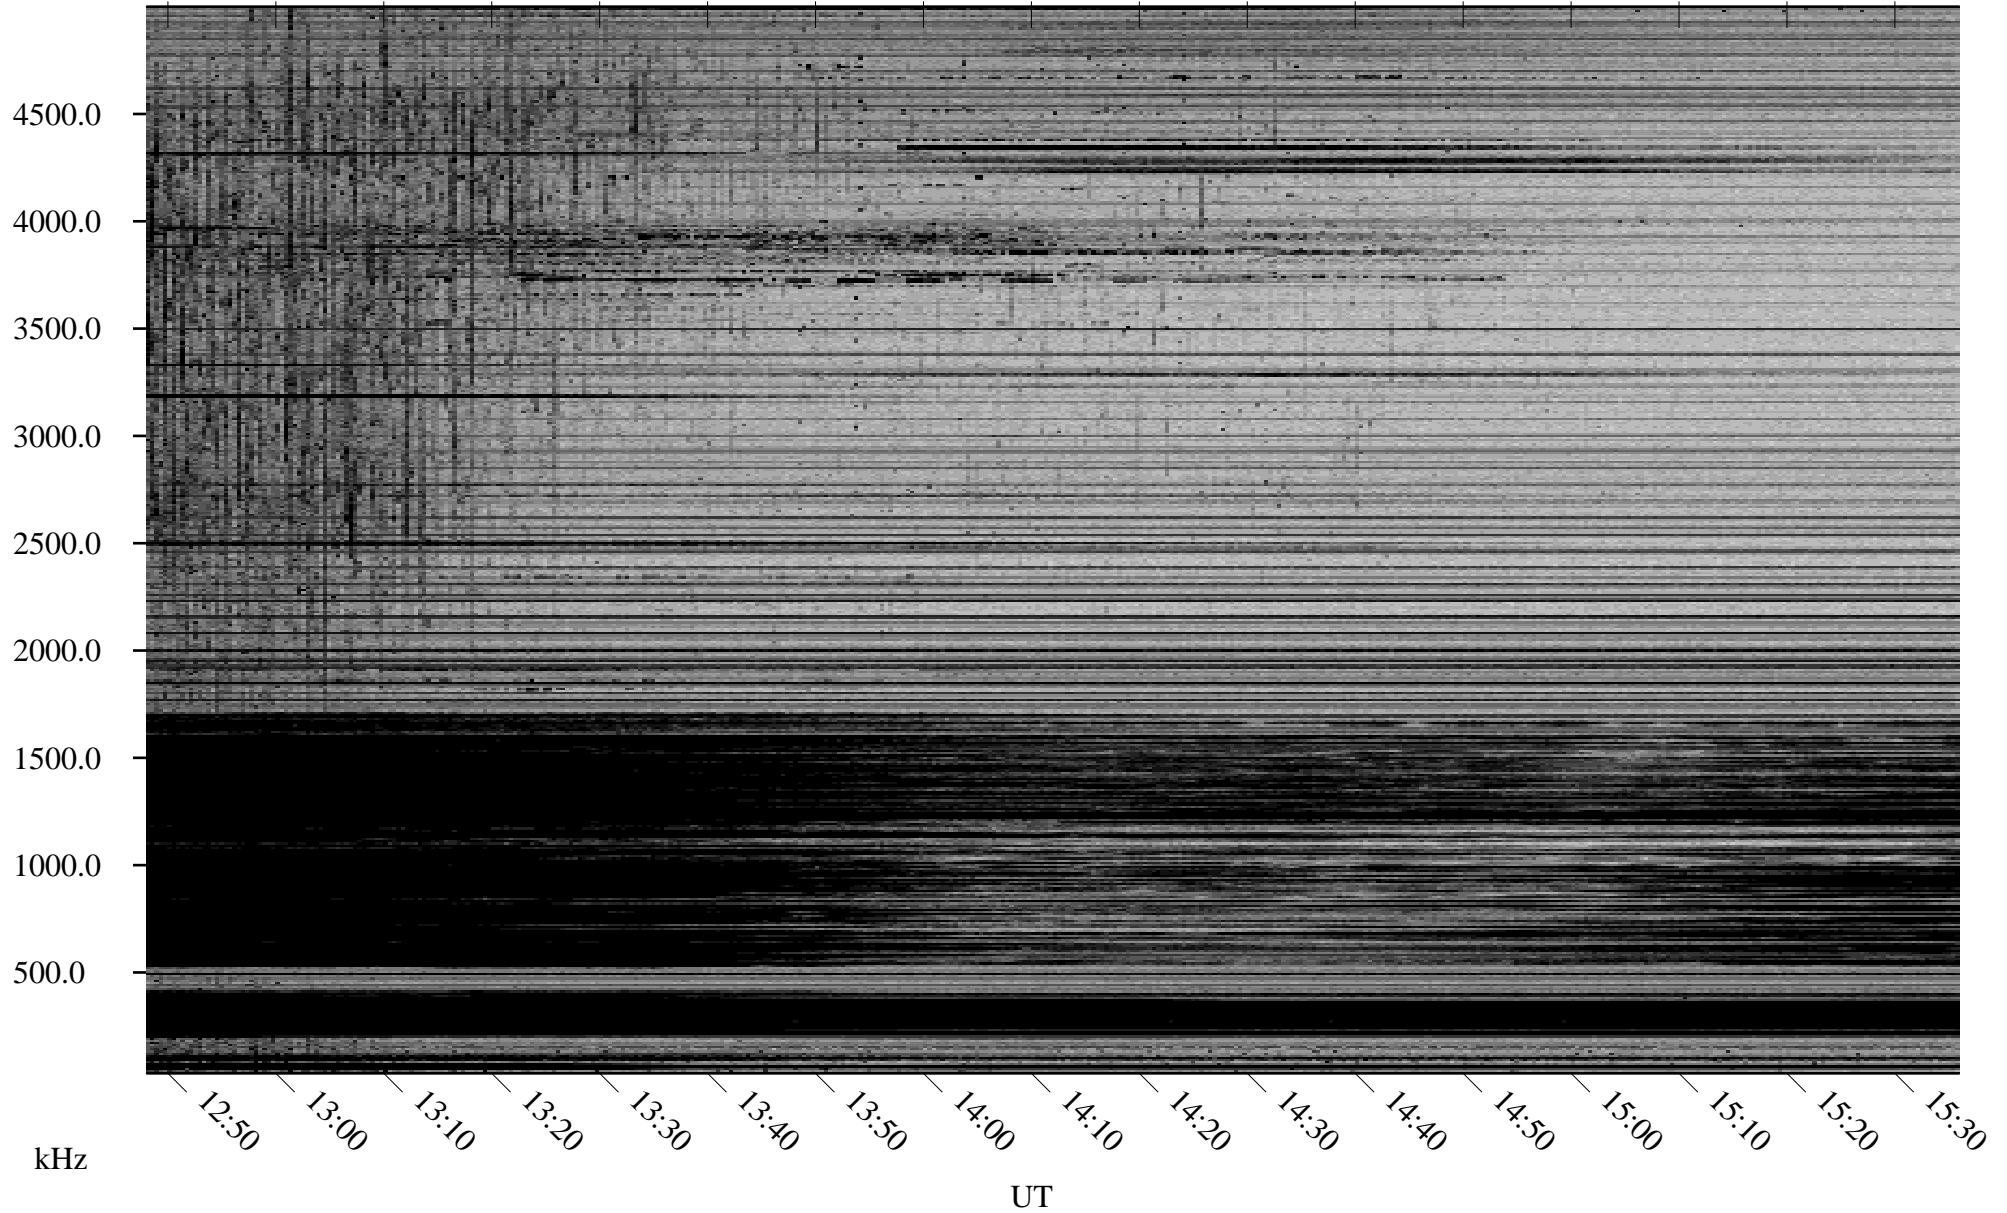

# 01/31/2008 Churchill, Manitoba

Linear Scale    Black = 161    White = 15

ch08030l.r00SUm max\_12

Page 6

# 01/31/2008 Churchill, Manitoba

Linear Scale    Black = 161    White = 15

ch08030l.r00SUm max\_12

Page 7

# 01/31/2008 Churchill, Manitoba

Linear Scale    Black = 161    White = 15

ch08030l.r00SUm max\_12