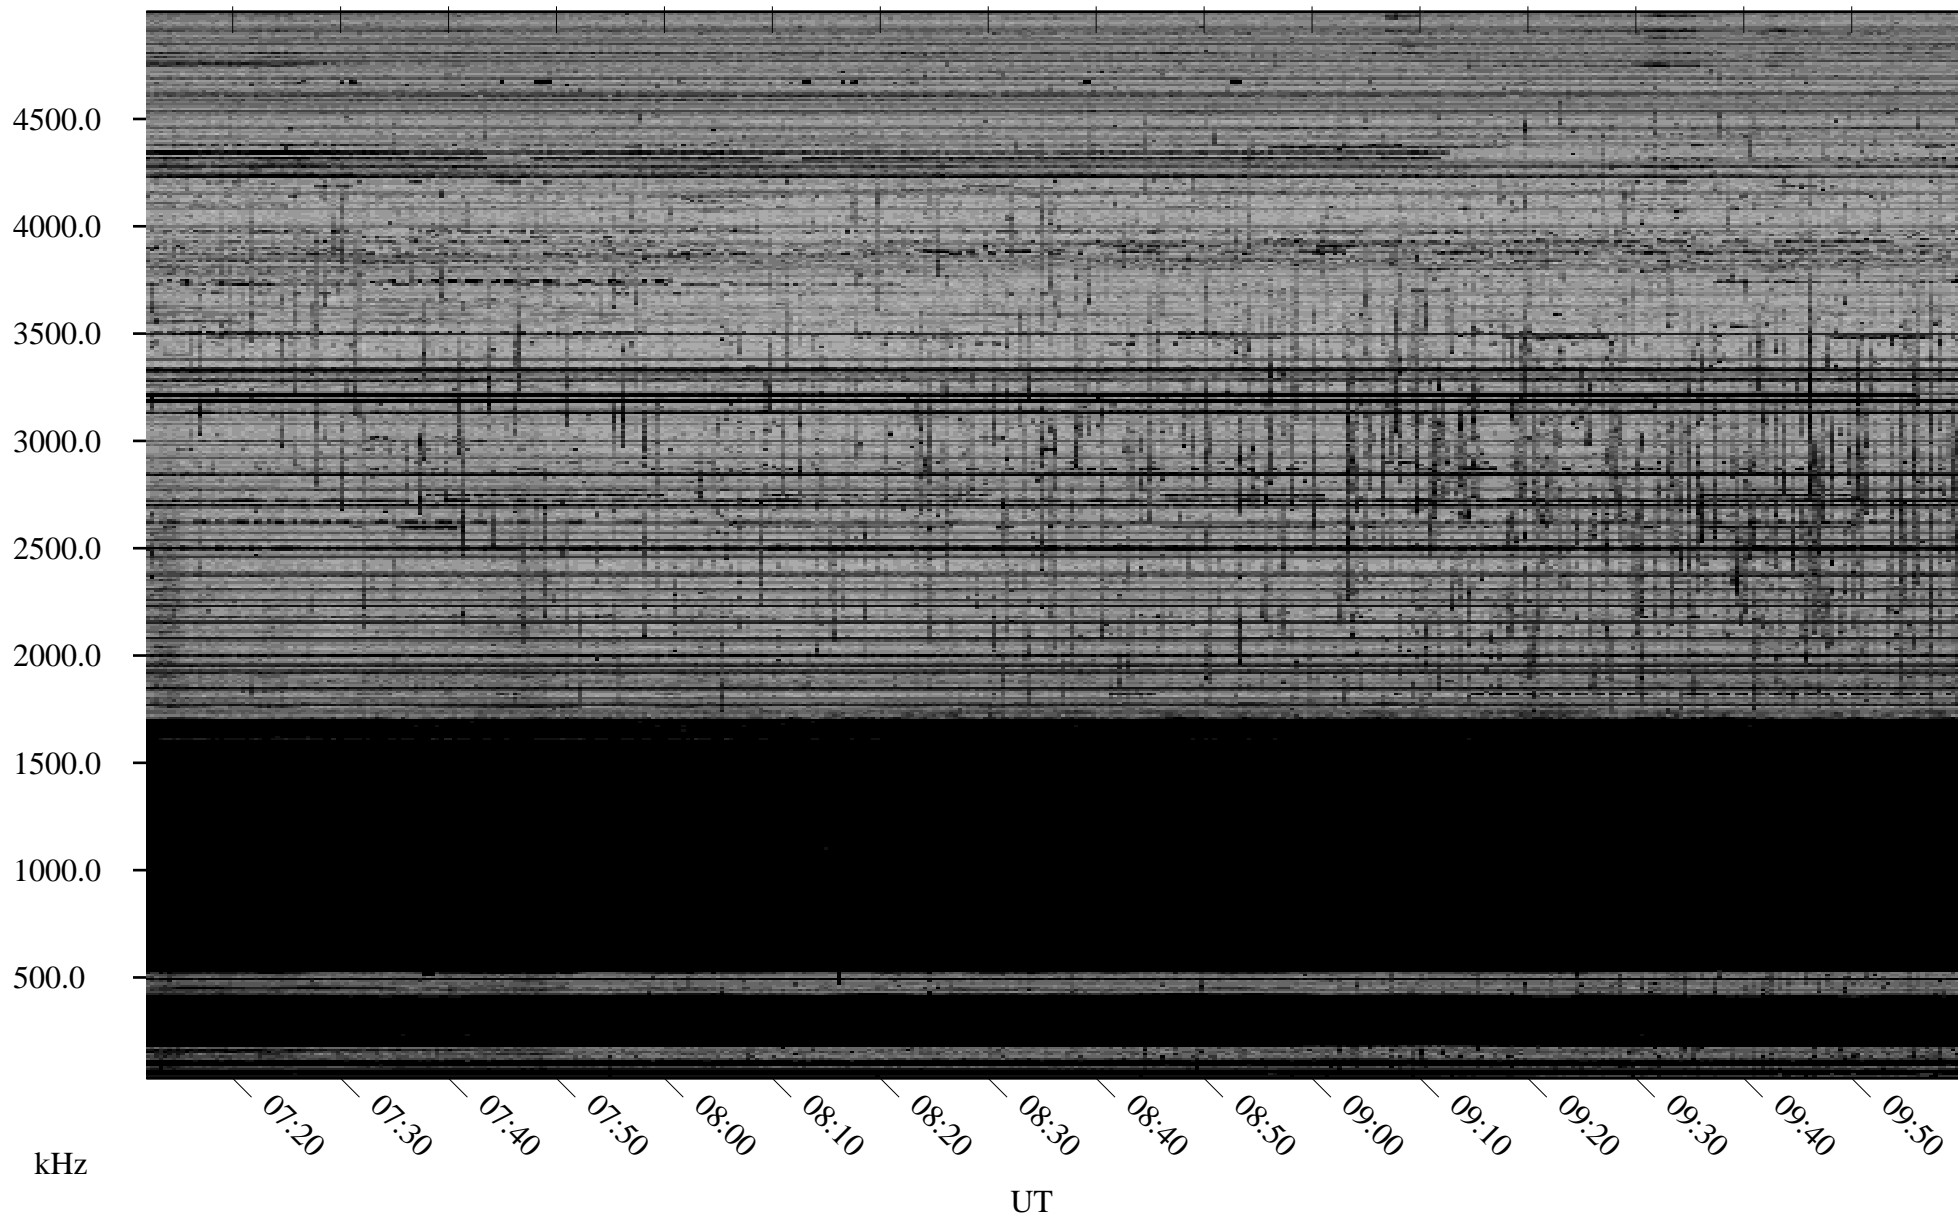

# 01/31/2008 Churchill, Manitoba

Linear Scale    Black = 161    White = 15

ch08030l.r00SUm max\_12

Page 4

# 01/31/2008 Churchill, Manitoba

Linear Scale    Black = 161    White = 15

ch08030l.r00SUm max\_12

Page 5