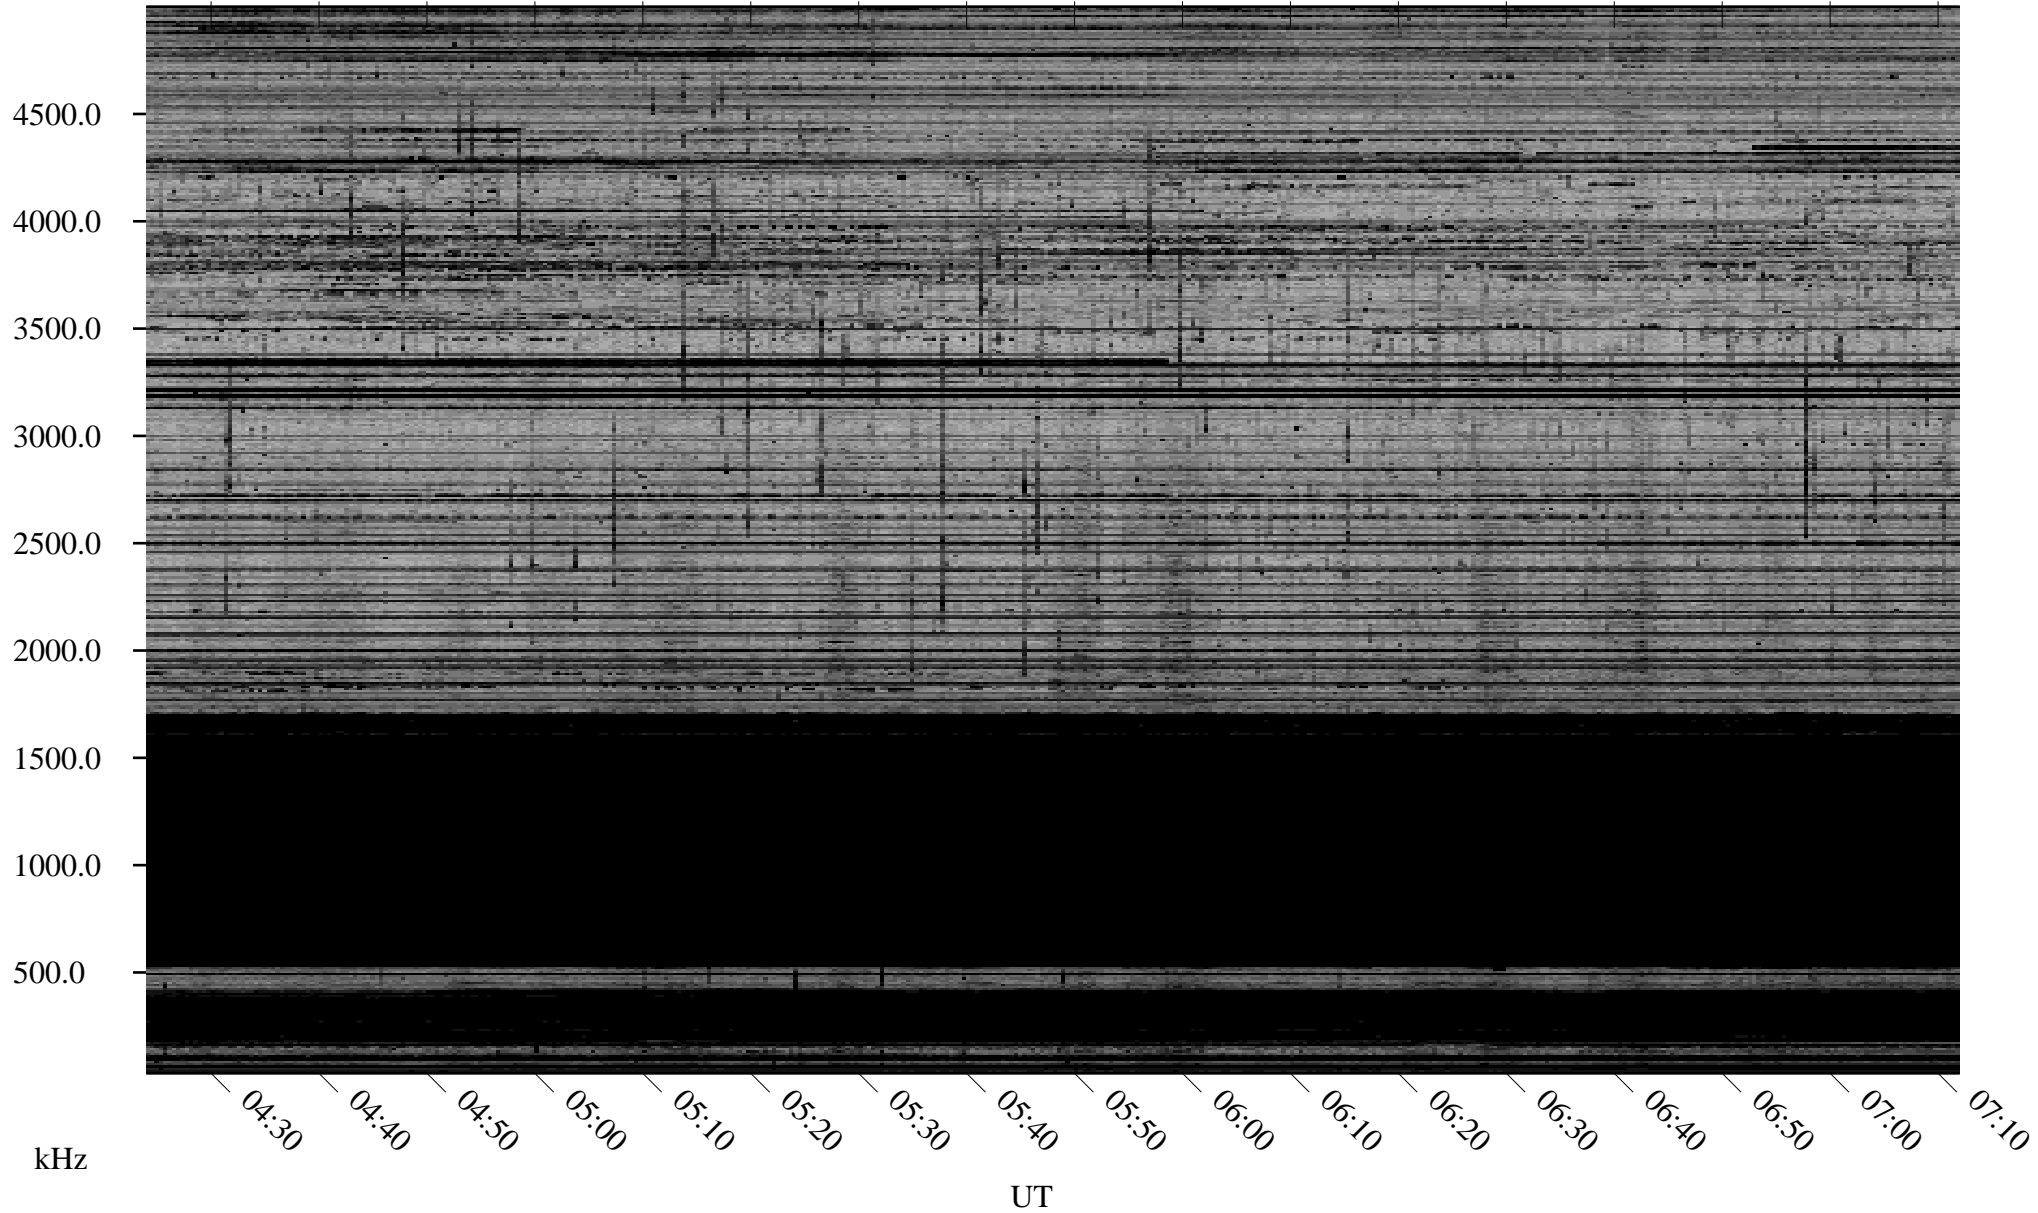

# 01/30/2008 Churchill, Manitoba

Linear Scale    Black = 161    White = 15

ch08030l.r00SUm max\_12

Page 1

# 01/31/2008 Churchill, Manitoba

Linear Scale    Black = 161    White = 15

ch08030l.r00SUm max\_12

Page 3

# 01/31/2008 Churchill, Manitoba

Linear Scale    Black = 161    White = 15

ch08030l.r00SUm max\_12

Page 4

# 01/31/2008 Churchill, Manitoba

Linear Scale    Black = 161    White = 15

ch08030l.r00SUm max\_12

Page 5