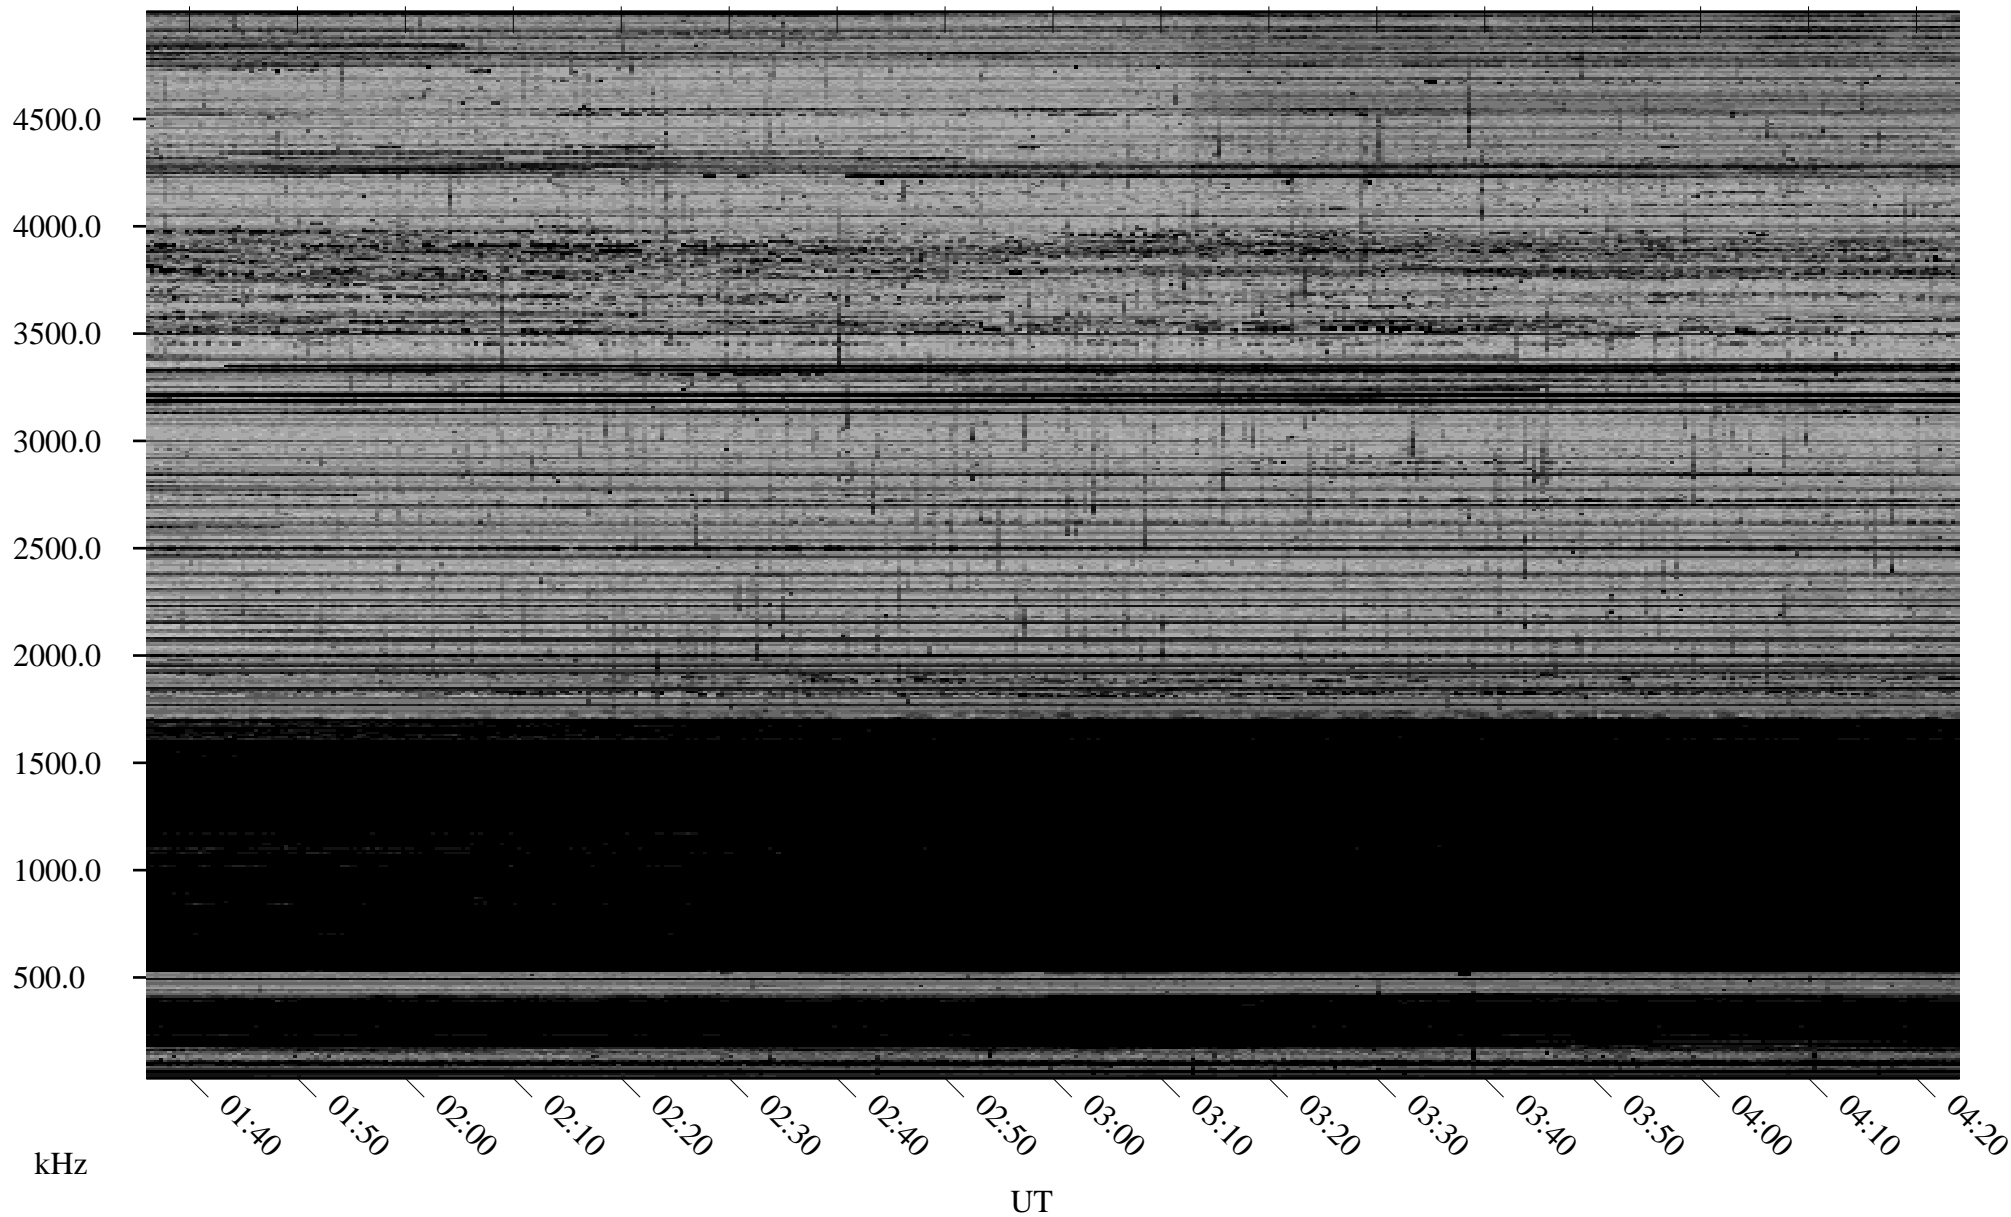

# 01/30/2008 Churchill, Manitoba

Linear Scale    Black = 161    White = 15

ch08030l.r00SUm max\_12

Page 1

# 01/30/2008 Churchill, Manitoba

Linear Scale    Black = 161    White = 15

ch08030l.r00SUm max\_12

Page 2

# 01/31/2008 Churchill, Manitoba

Linear Scale    Black = 161    White = 15

ch08030l.r00SUm max\_12

Page 3

# 01/31/2008 Churchill, Manitoba

Linear Scale    Black = 161    White = 15

ch08030l.r00SUm max\_12

Page 4