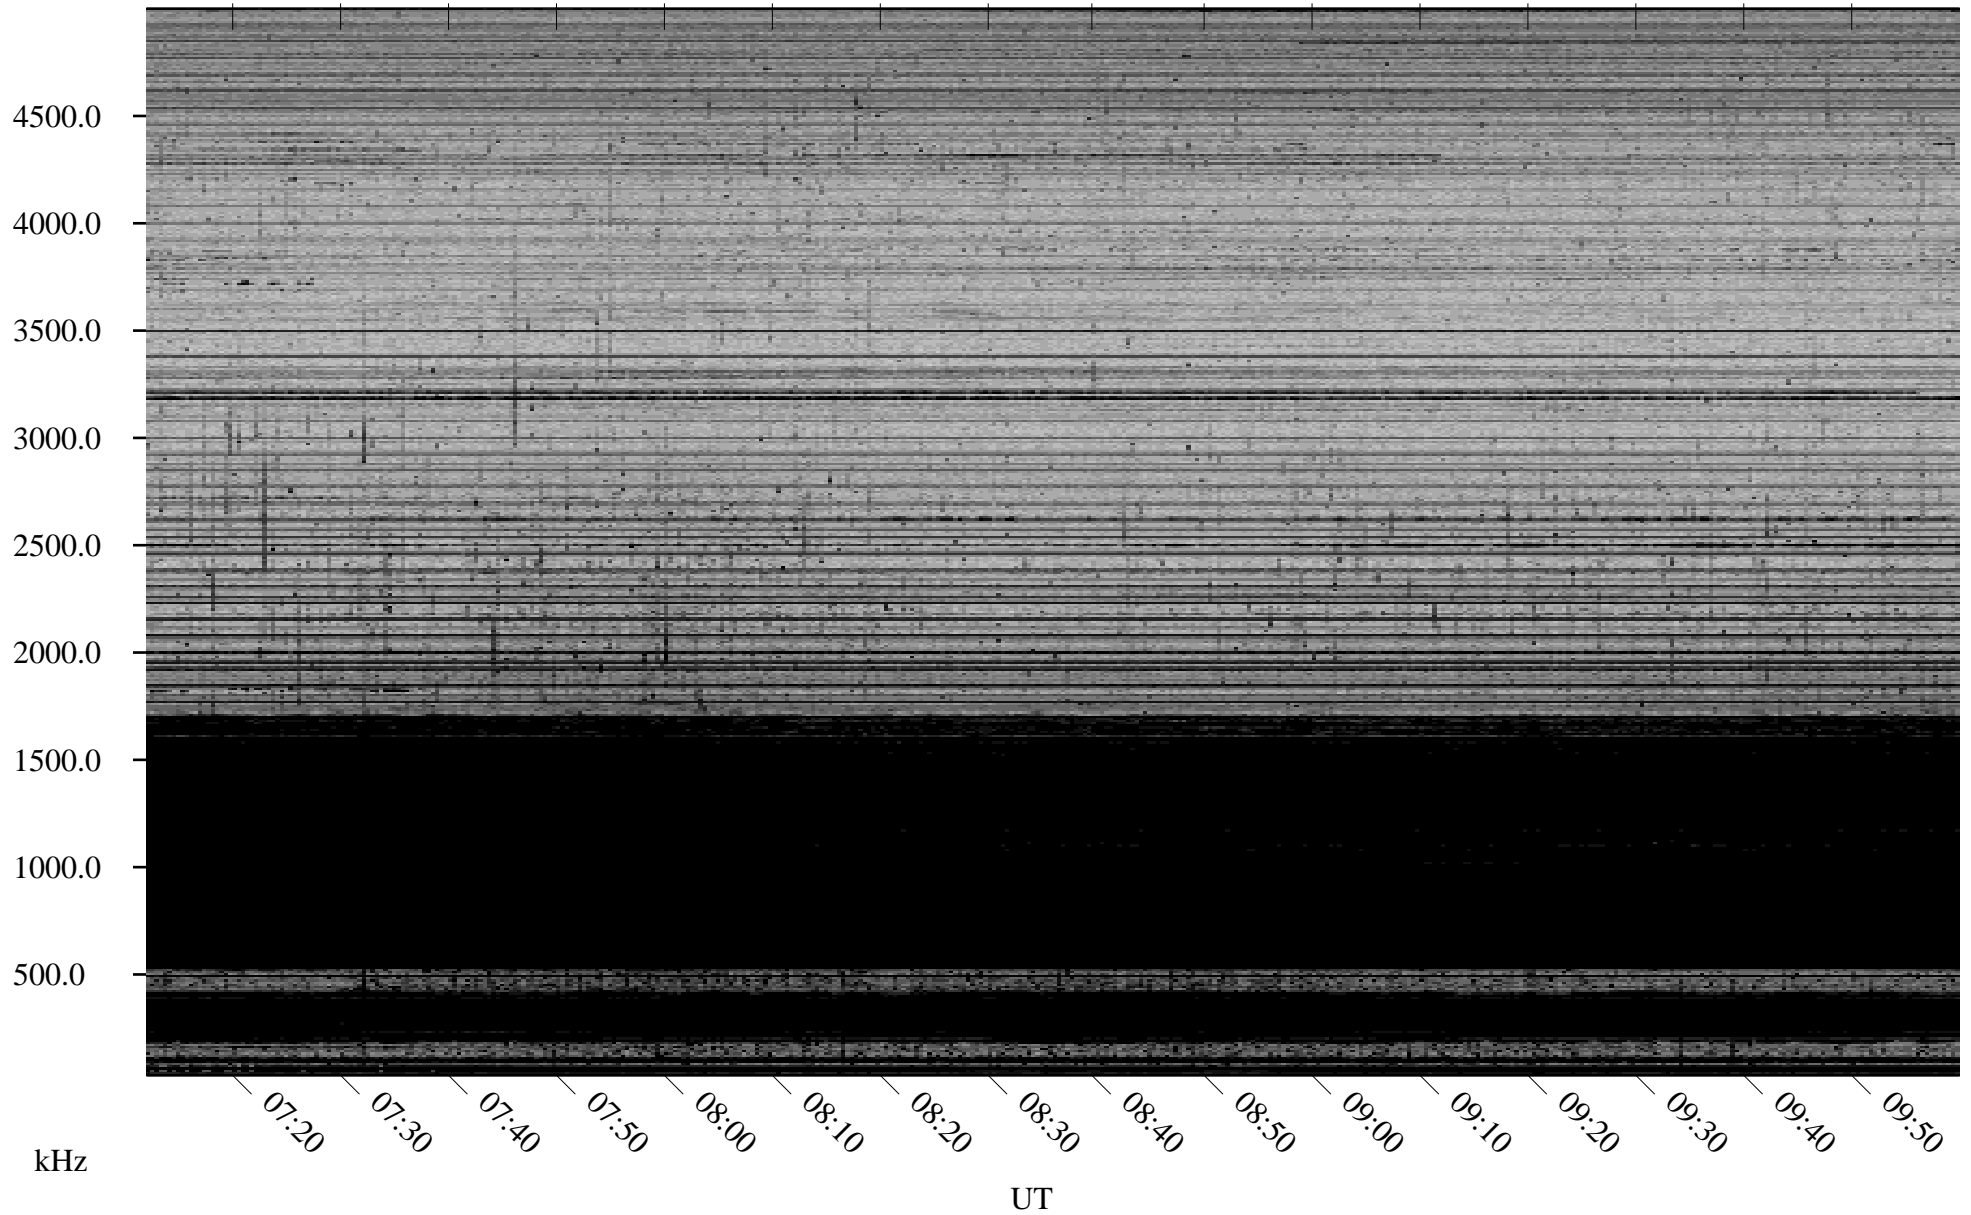

# 02/01/2008 Churchill, Manitoba

Linear Scale    Black = 161    White = 15

ch080311.r00SUm max\_12

Page 4

# 02/01/2008 Churchill, Manitoba

Linear Scale    Black = 161    White = 15

ch080311.r00SUm max\_12

Page 5