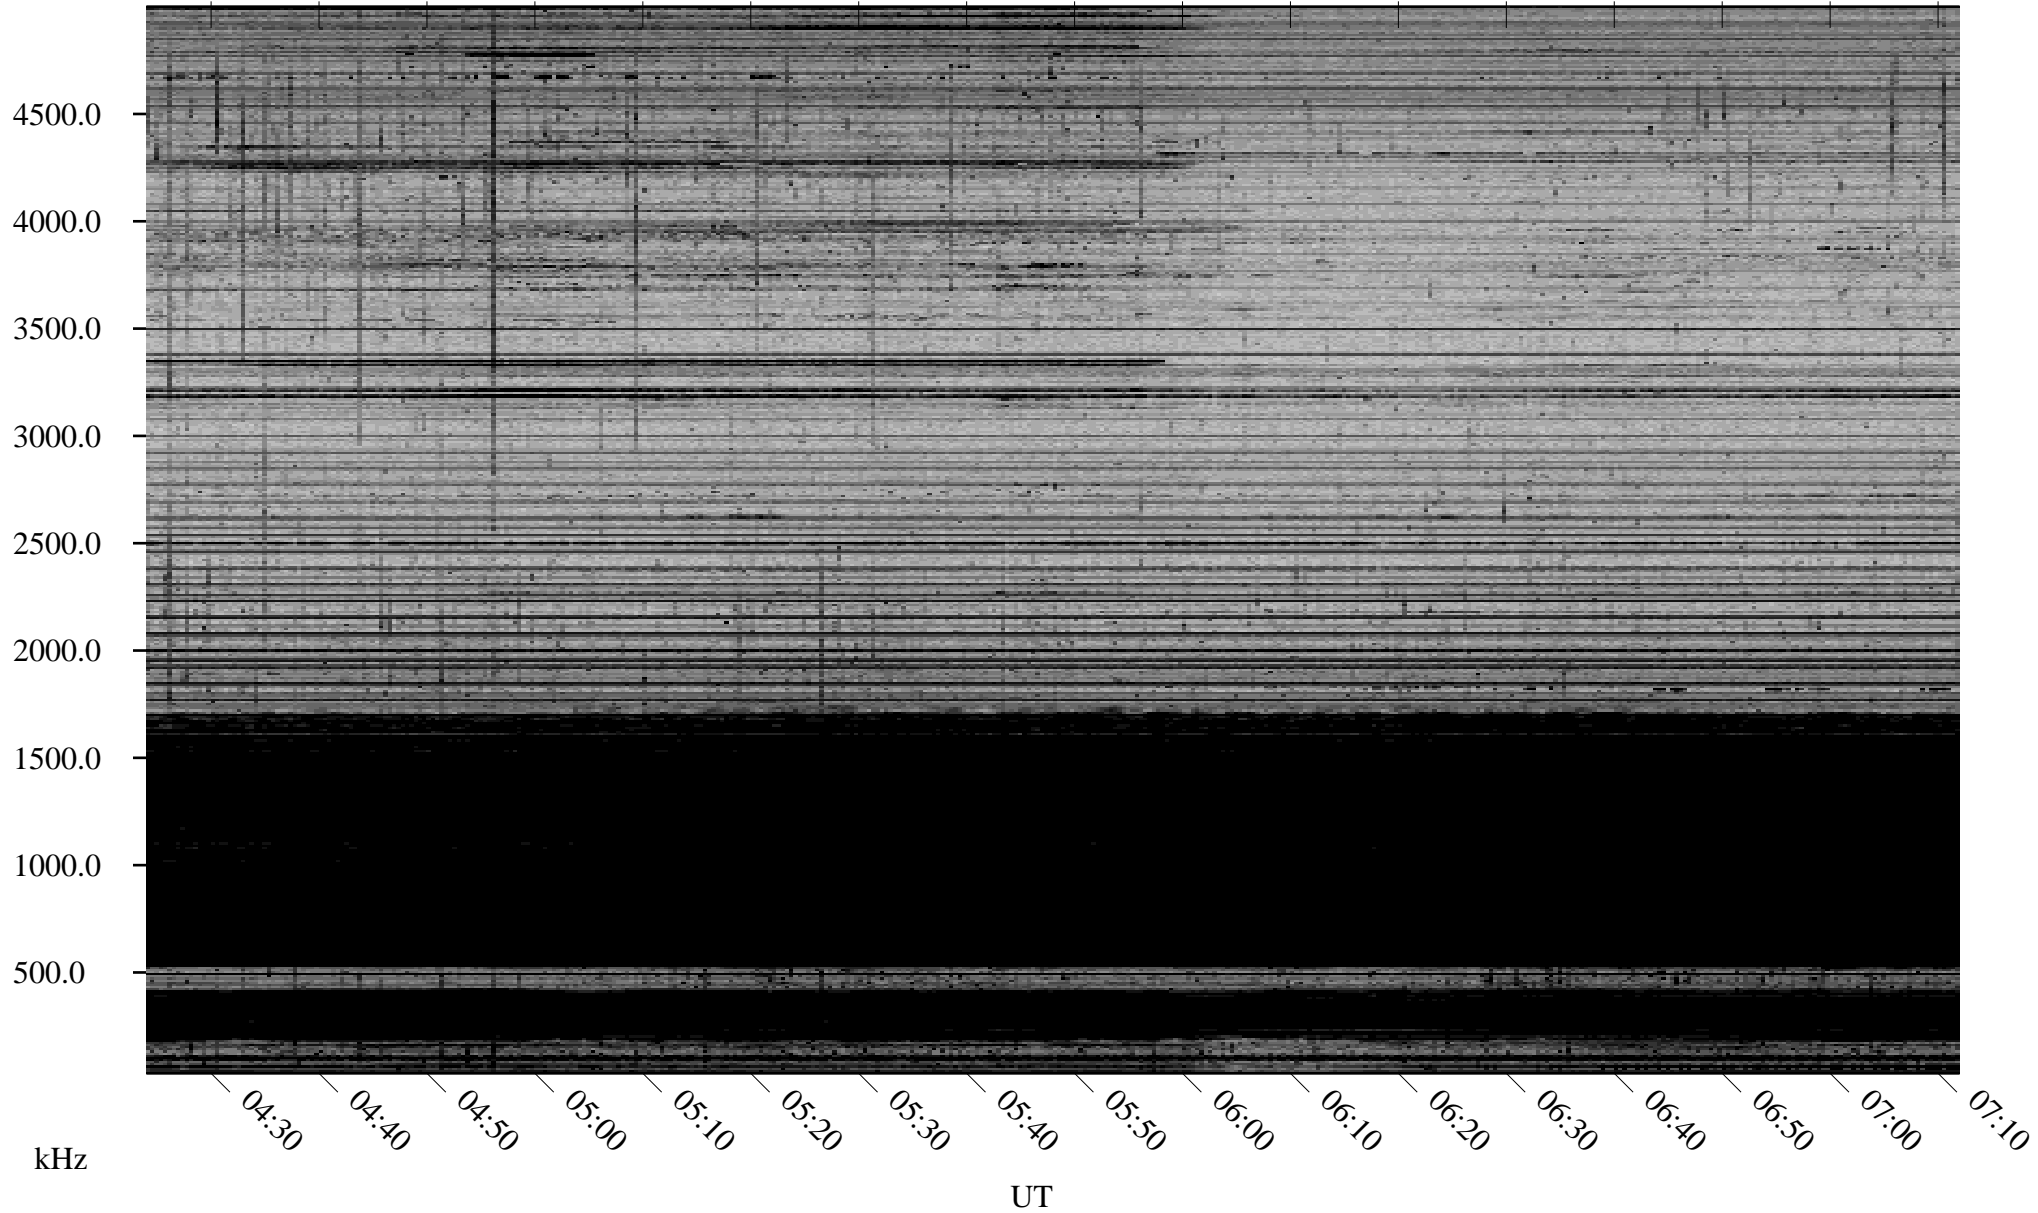

# 02/01/2008 Churchill, Manitoba

Linear Scale    Black = 161    White = 15

ch080311.r00SUm max\_12

Page 3

# 02/01/2008 Churchill, Manitoba

Linear Scale    Black = 161    White = 15

ch080311.r00SUm max\_12

Page 4