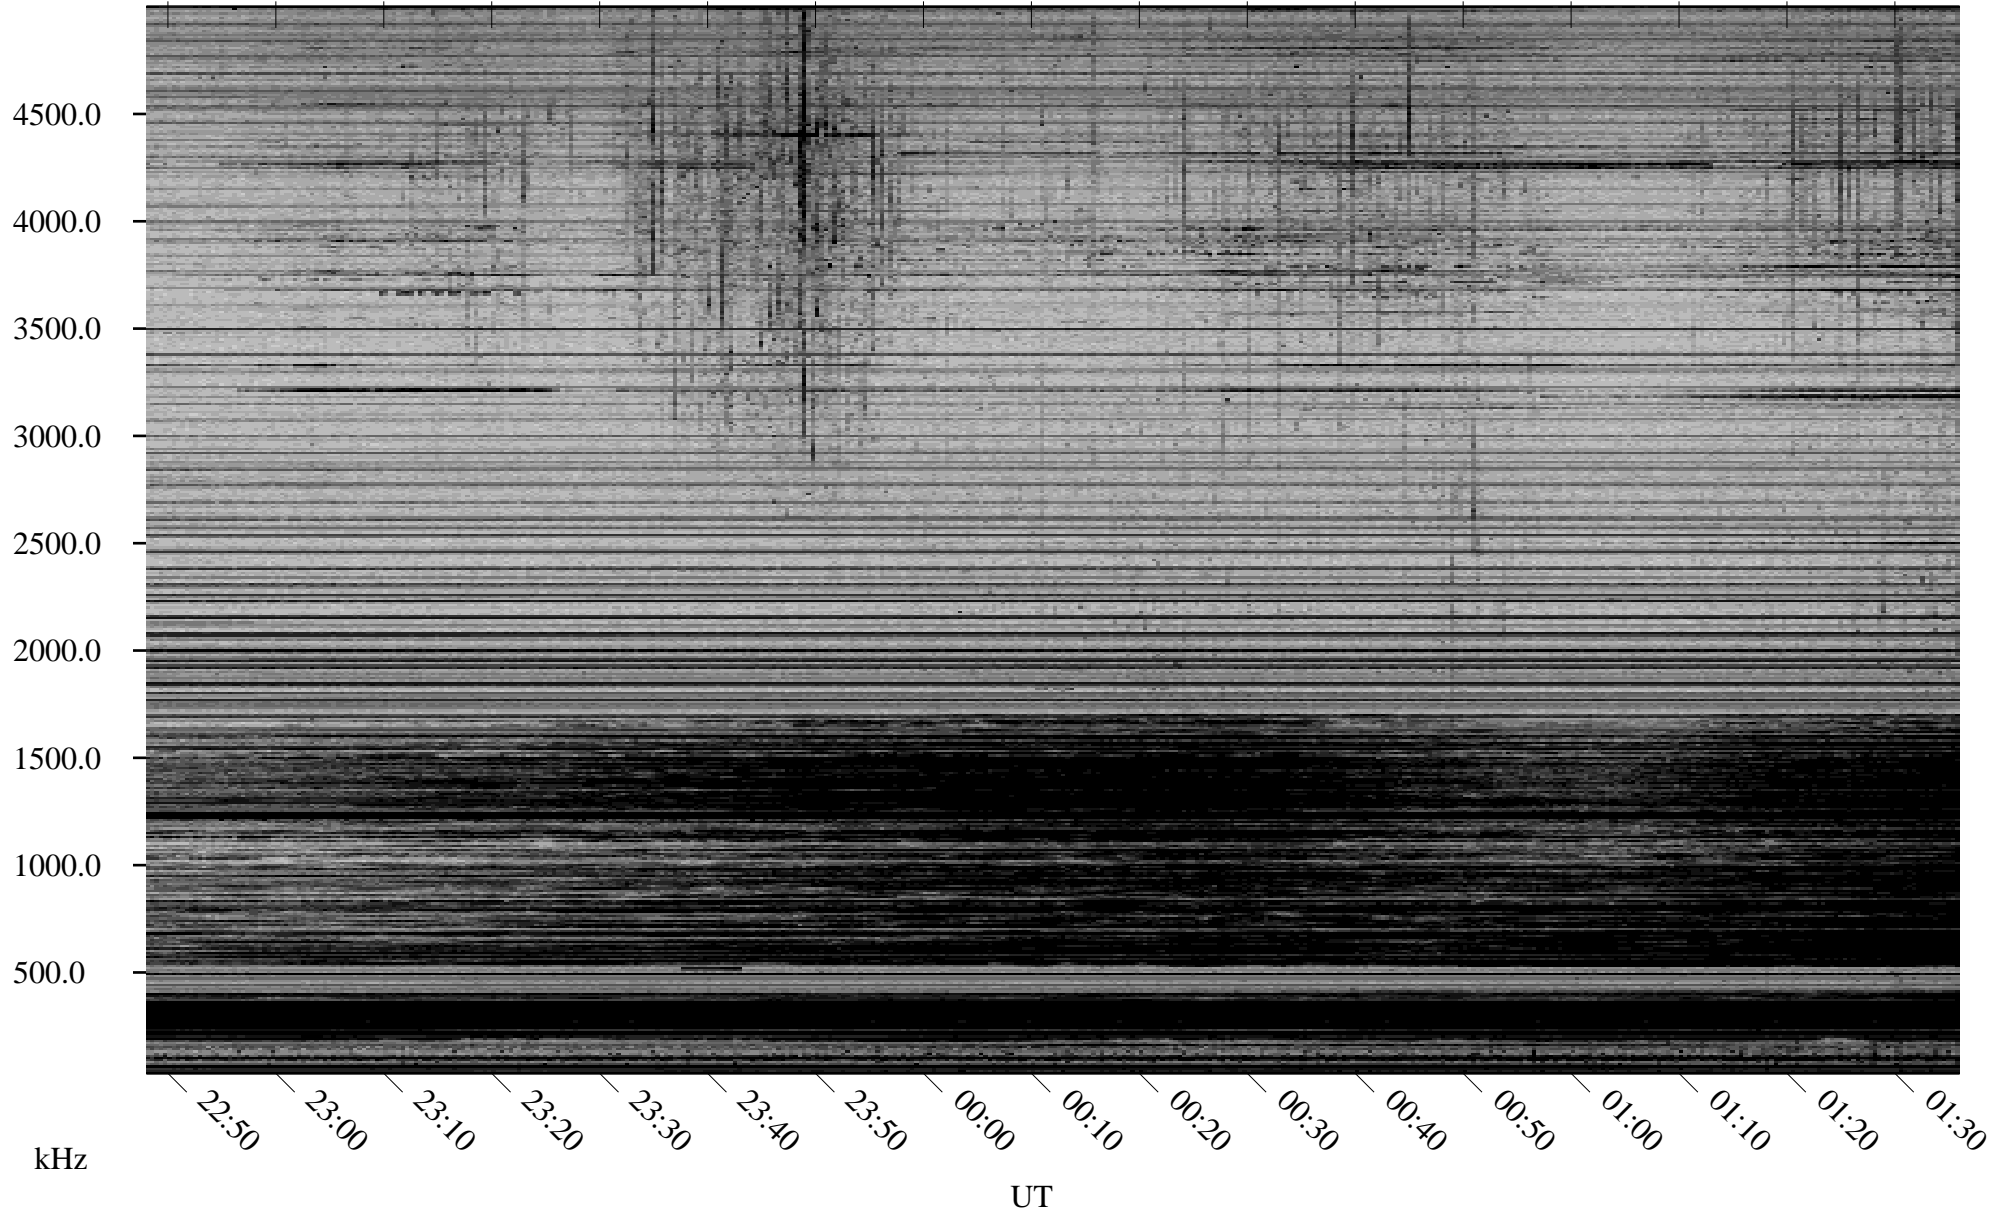

# 01/31/2008 Churchill, Manitoba

Linear Scale    Black = 161    White = 15

ch080311.r00SUm max\_12

Page 1

# 01/31/2008 Churchill, Manitoba

Linear Scale    Black = 161    White = 15

ch080311.r00SUm max\_12

Page 2

# 02/01/2008 Churchill, Manitoba

Linear Scale    Black = 161    White = 15

ch080311.r00SUm max\_12

Page 3

# 02/01/2008 Churchill, Manitoba

Linear Scale    Black = 161    White = 15

ch080311.r00SUm max\_12

Page 4