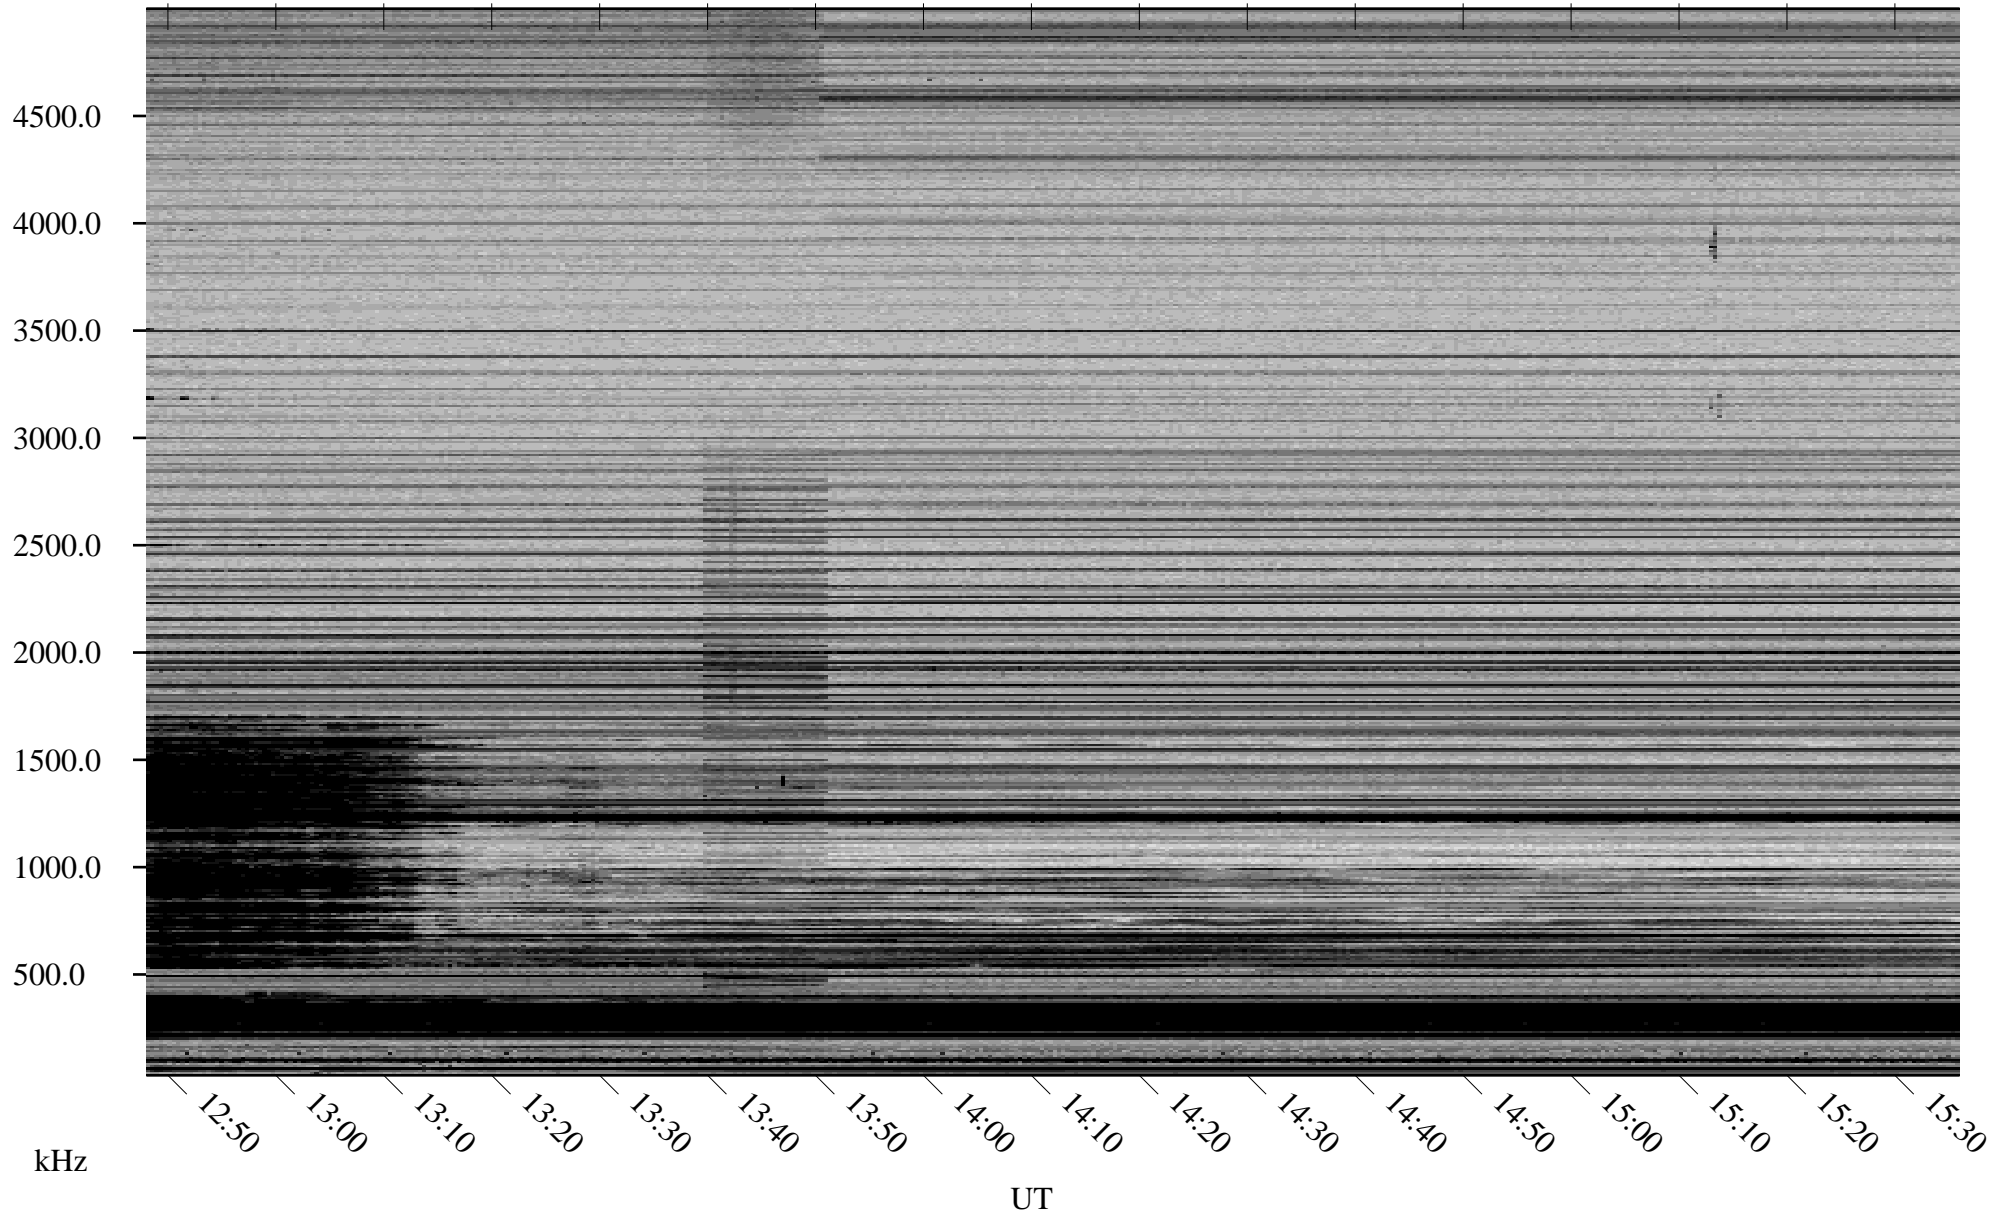

02/01/2008 Churchill, Manitoba

Linear Scale Black = 161 White = 15

ch08032l.r00SUm max_12

Page 1

02/01/2008 Churchill, Manitoba

Linear Scale Black = 161 White = 15

ch08032l.r00SUm max_12

Page 2

02/02/2008 Churchill, Manitoba

Linear Scale Black = 161 White = 15

ch08032l.r00SUm max_12

Page 3

02/02/2008 Churchill, Manitoba

Linear Scale Black = 161 White = 15

ch08032l.r00SUm max_12

Page 4

02/02/2008 Churchill, Manitoba

Linear Scale Black = 161 White = 15

ch08032l.r00SUm max_12

Page 5

02/02/2008 Churchill, Manitoba

Linear Scale Black = 161 White = 15

ch08032l.r00SUm max_12

Page 6

02/02/2008 Churchill, Manitoba

Linear Scale Black = 161 White = 15

ch08032l.r00SUm max_12

Page 7

02/02/2008 Churchill, Manitoba

Linear Scale Black = 161 White = 15

ch08032l.r00SUm max_12

Page 8