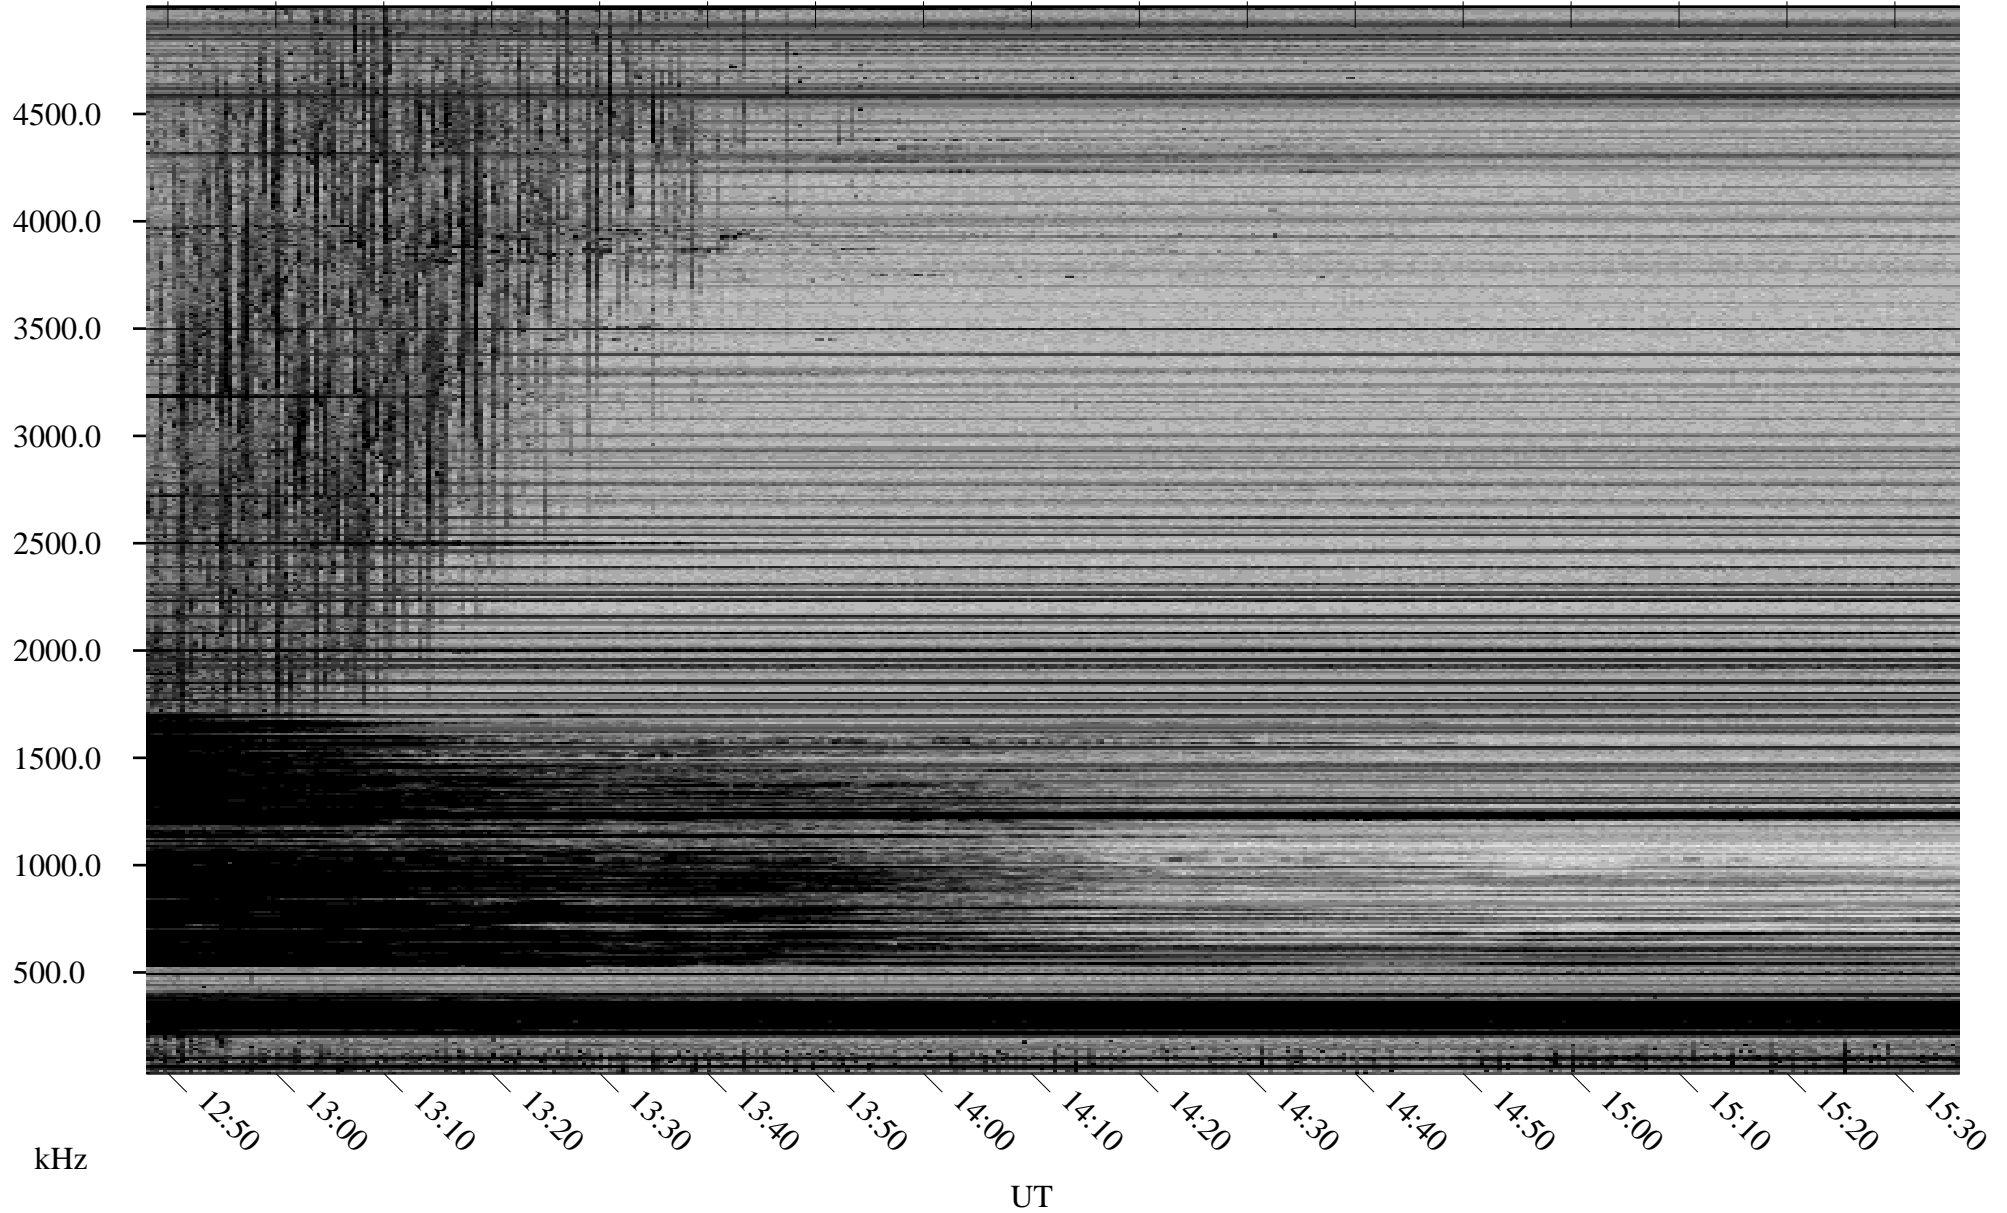

# 02/05/2008 Churchill, Manitoba

Linear Scale    Black = 161    White = 15

ch080351.r00SUm max\_12

Page 6

# 02/05/2008 Churchill, Manitoba

Linear Scale    Black = 161    White = 15

ch080351.r00SUm max\_12

Page 7

# 02/05/2008 Churchill, Manitoba

Linear Scale    Black = 161    White = 15

ch080351.r00SUm max\_12