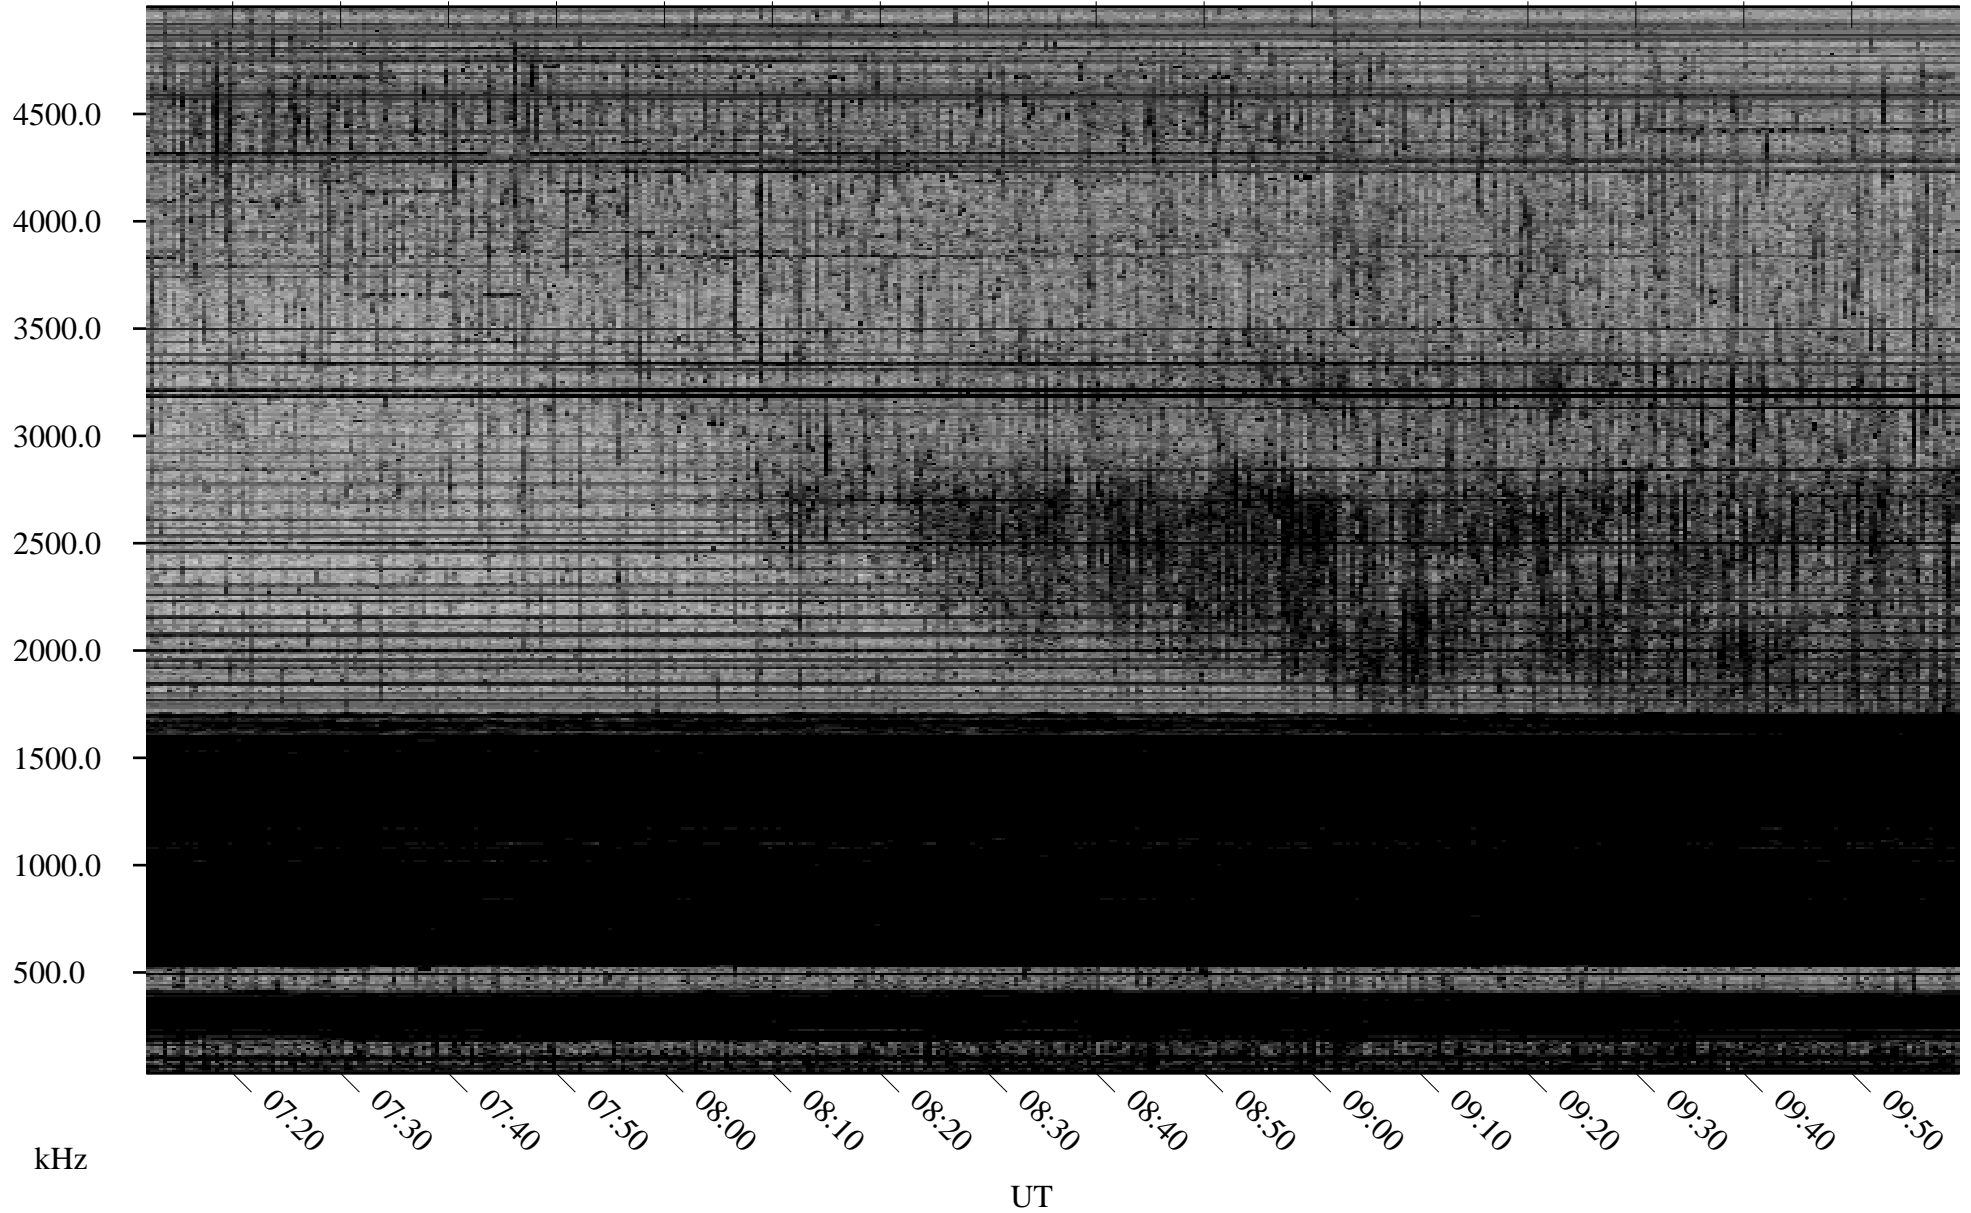

# 02/05/2008 Churchill, Manitoba

Linear Scale    Black = 161    White = 15

ch080351.r00SUm max\_12

Page 4

# 02/05/2008 Churchill, Manitoba

Linear Scale    Black = 161    White = 15

ch080351.r00SUm max\_12

Page 5