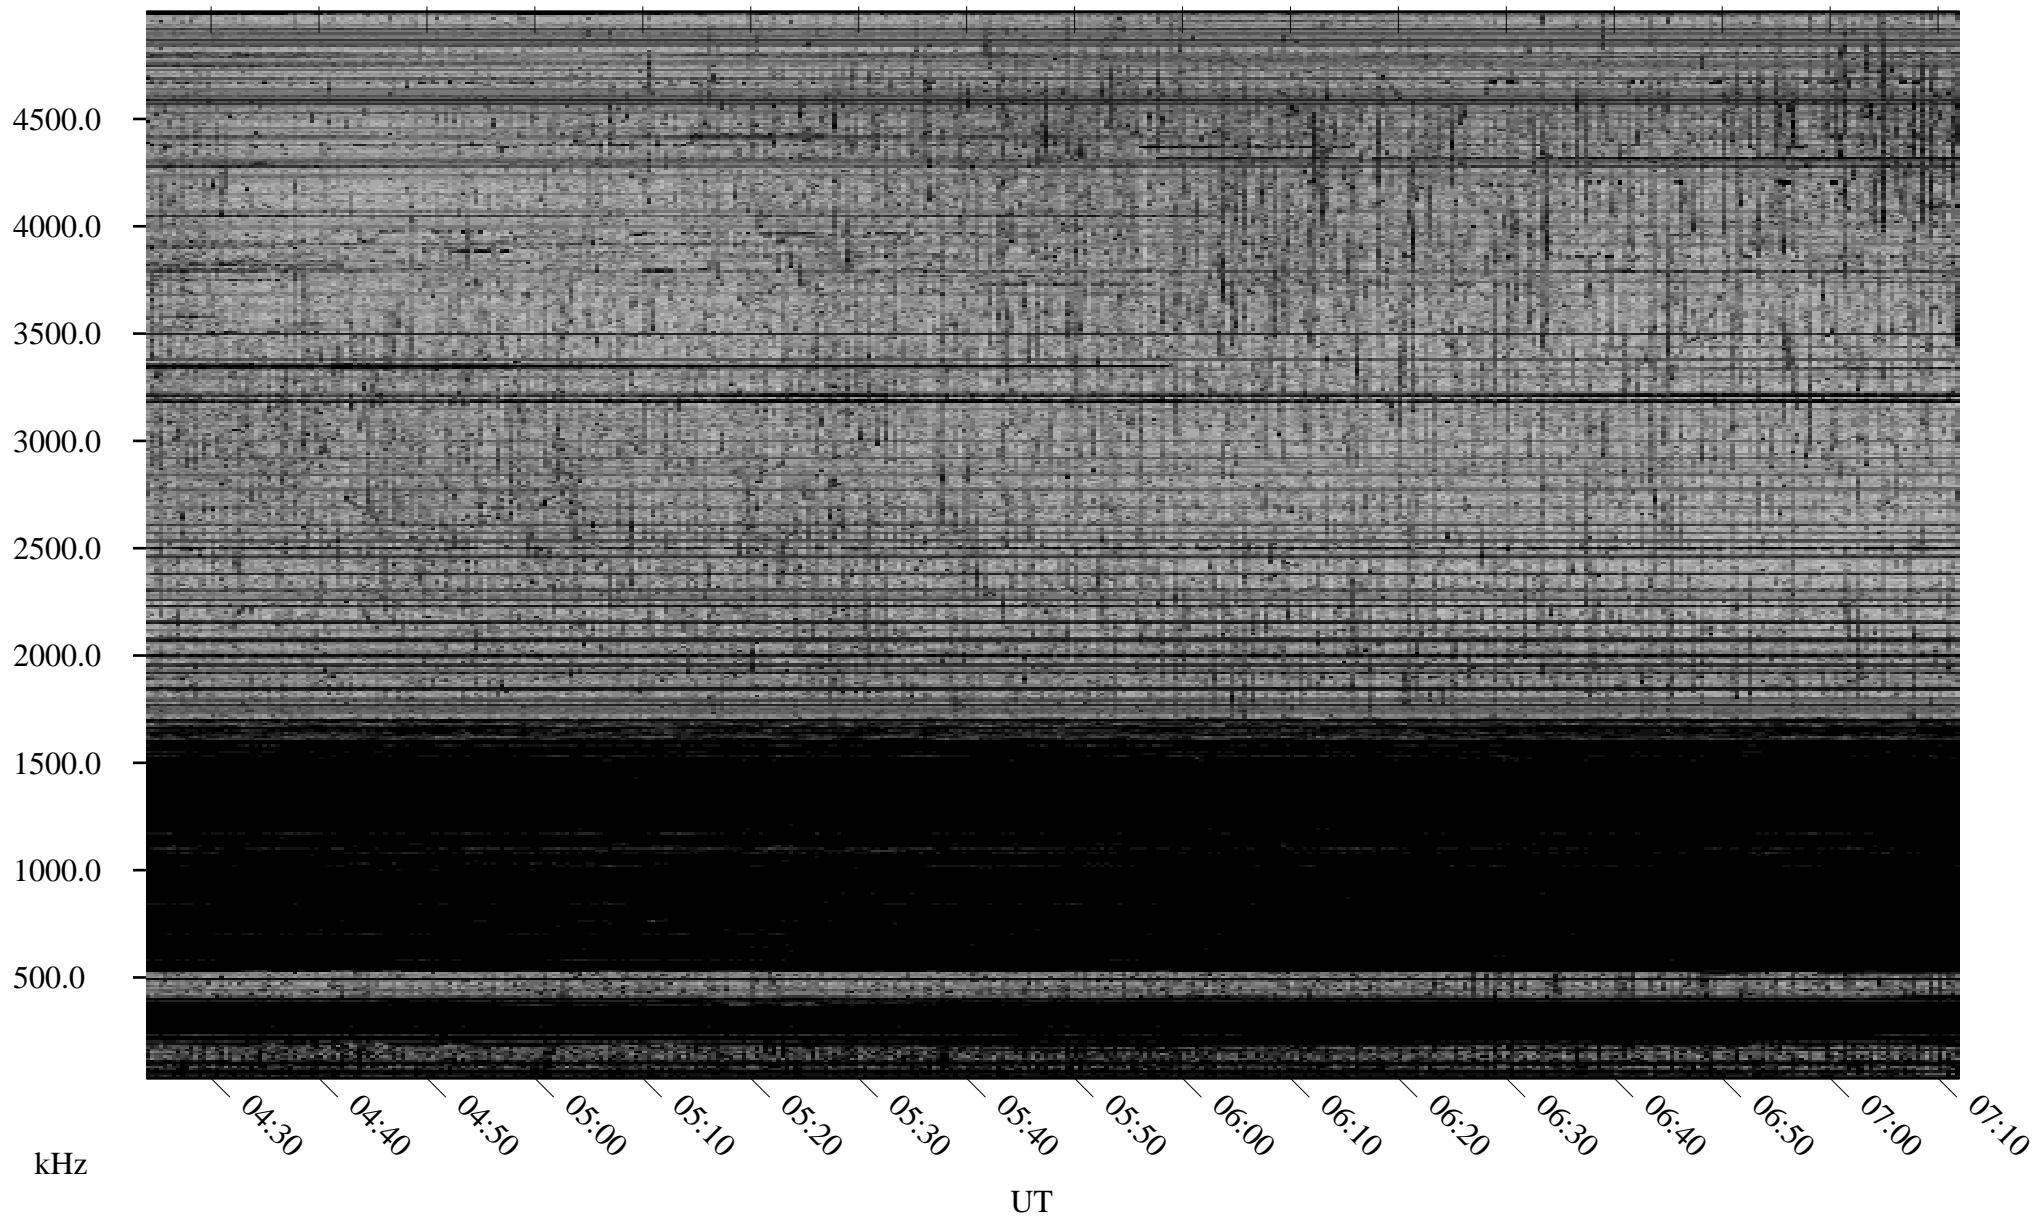

# 02/05/2008 Churchill, Manitoba

Linear Scale    Black = 161    White = 15

ch080351.r00SUm max\_12

Page 3

# 02/05/2008 Churchill, Manitoba

Linear Scale    Black = 161    White = 15

ch080351.r00SUm max\_12

Page 4