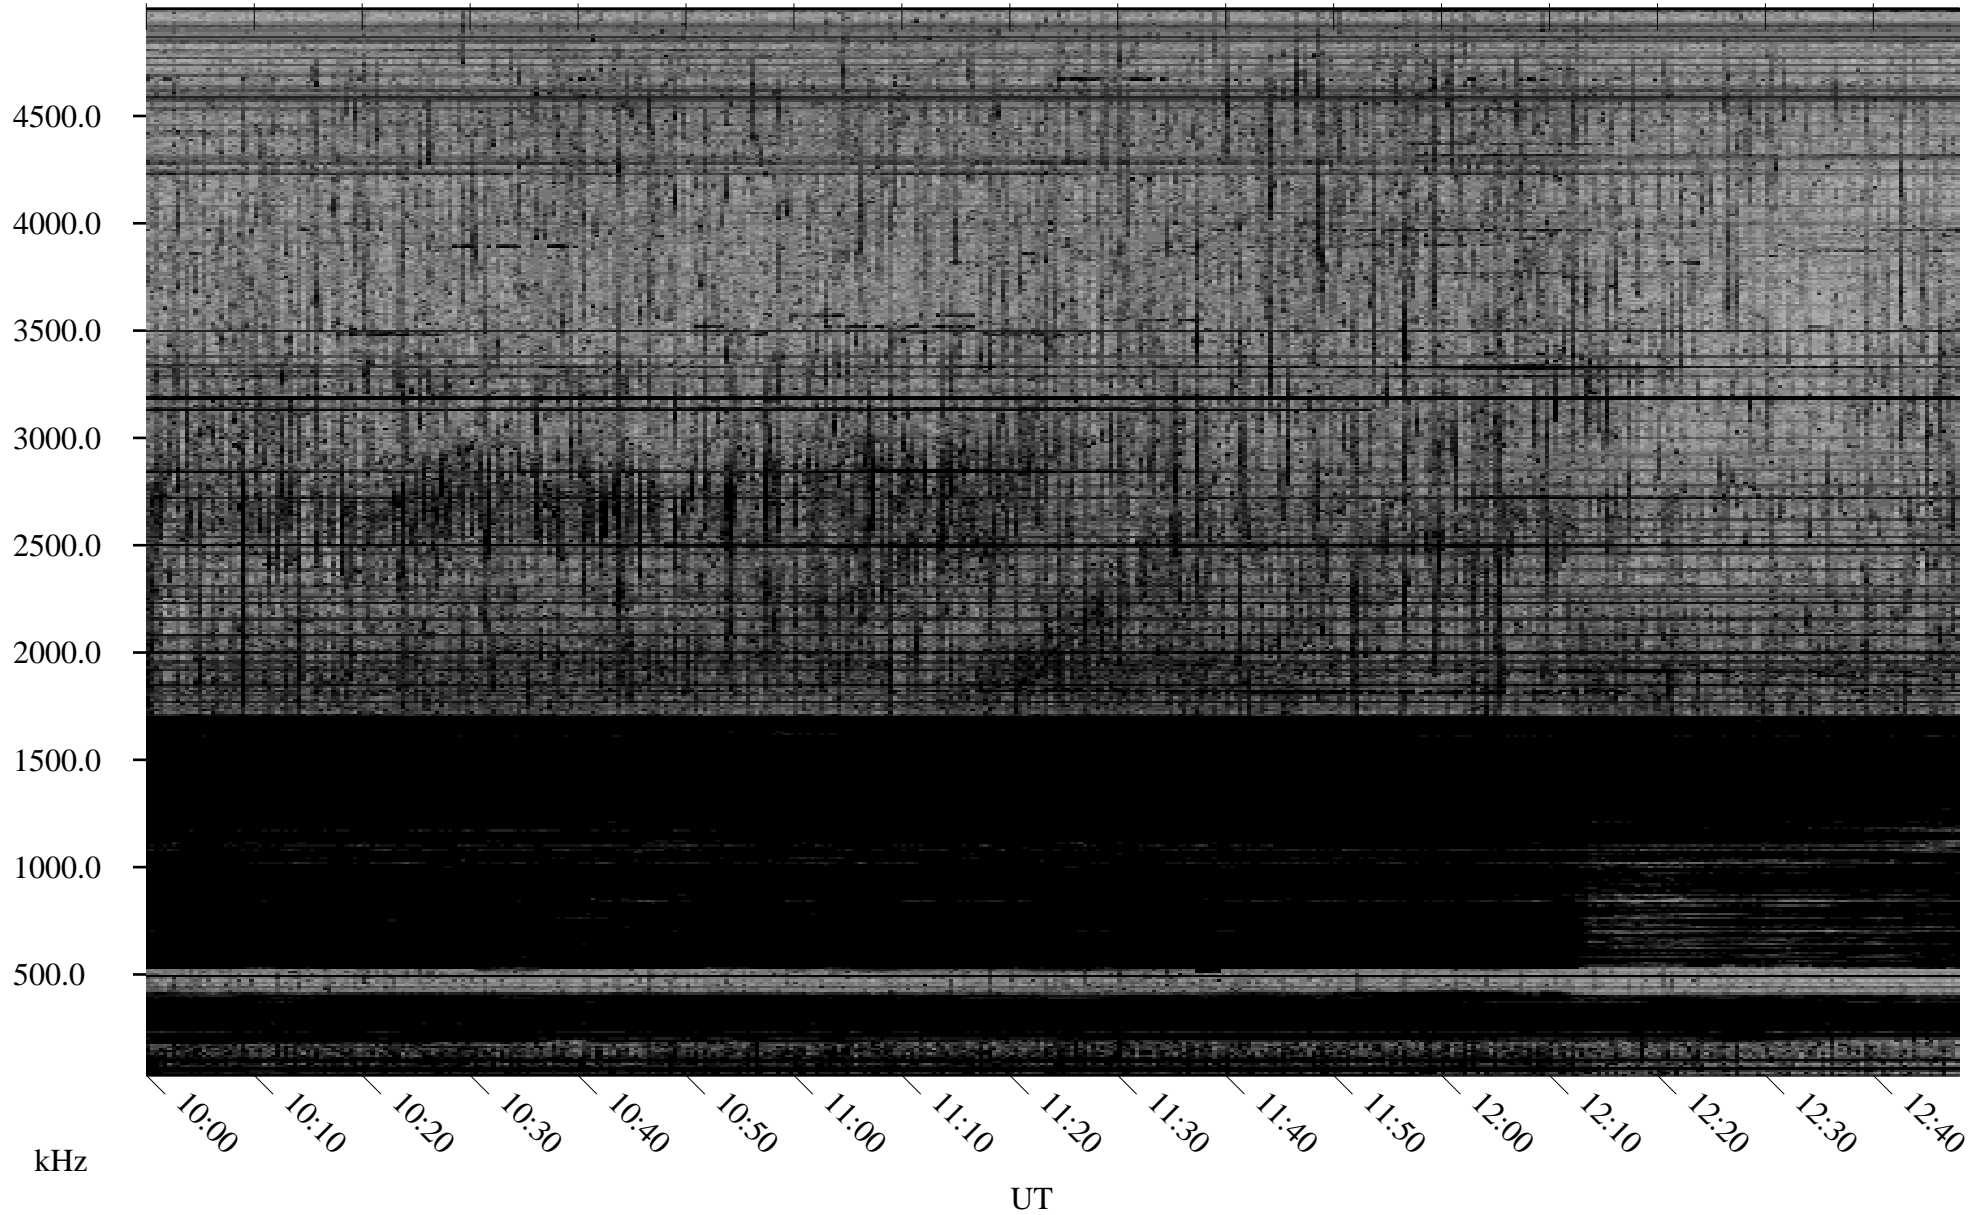

# 02/05/2008 Churchill, Manitoba

Linear Scale    Black = 161    White = 15

ch080351.r00SUm max\_12

Page 5

# 02/05/2008 Churchill, Manitoba

Linear Scale    Black = 161    White = 15

ch080351.r00SUm max\_12

Page 6