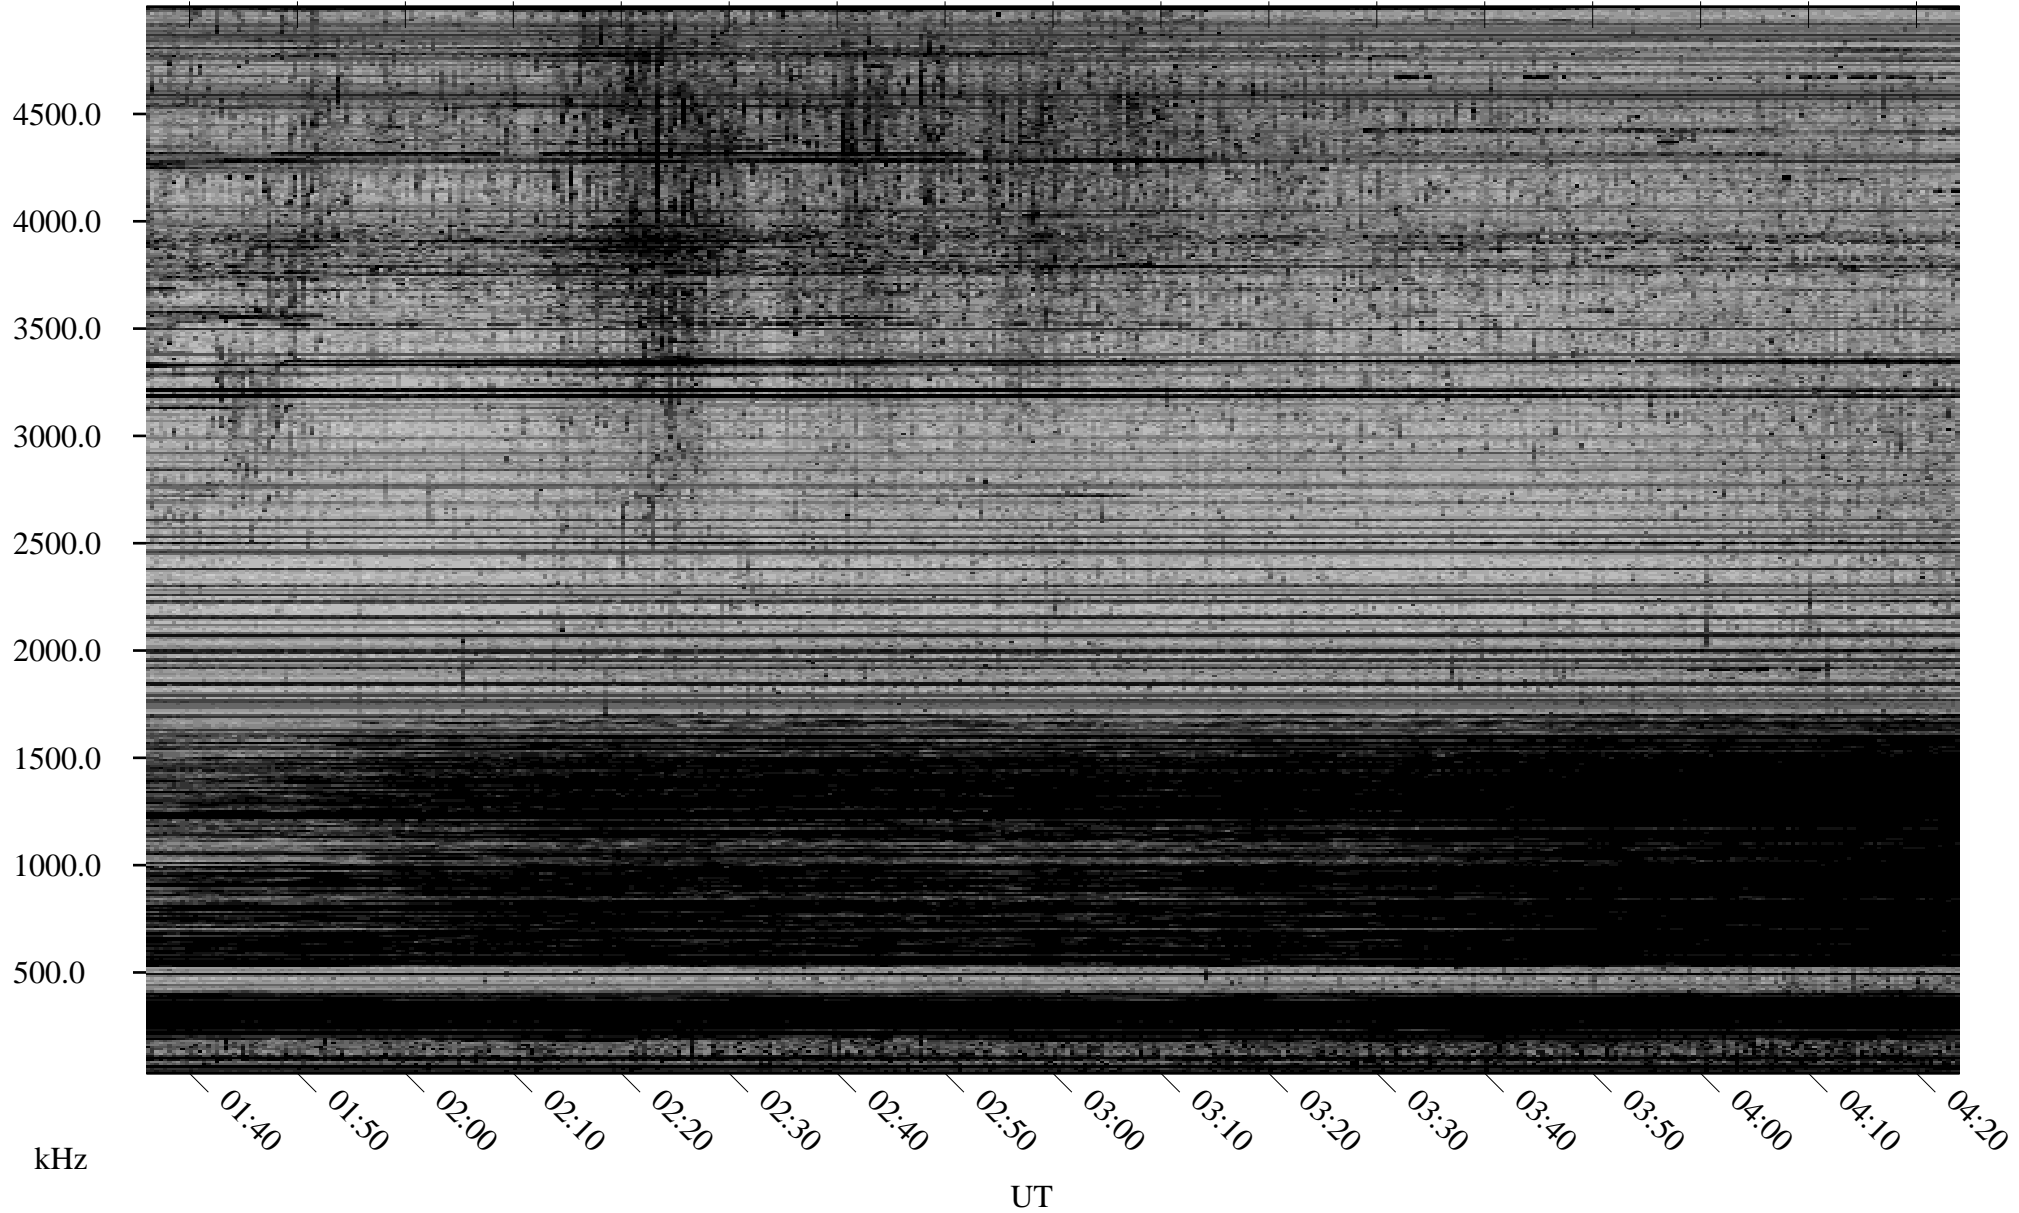

# 02/04/2008 Churchill, Manitoba

Linear Scale    Black = 161    White = 15

ch080351.r00SUm max\_12

Page 1

# 02/04/2008 Churchill, Manitoba

Linear Scale    Black = 161    White = 15

ch080351.r00SUm max\_12

Page 2

# 02/05/2008 Churchill, Manitoba

Linear Scale    Black = 161    White = 15

ch080351.r00SUm max\_12

Page 3

# 02/05/2008 Churchill, Manitoba

Linear Scale    Black = 161    White = 15

ch080351.r00SUm max\_12

Page 4