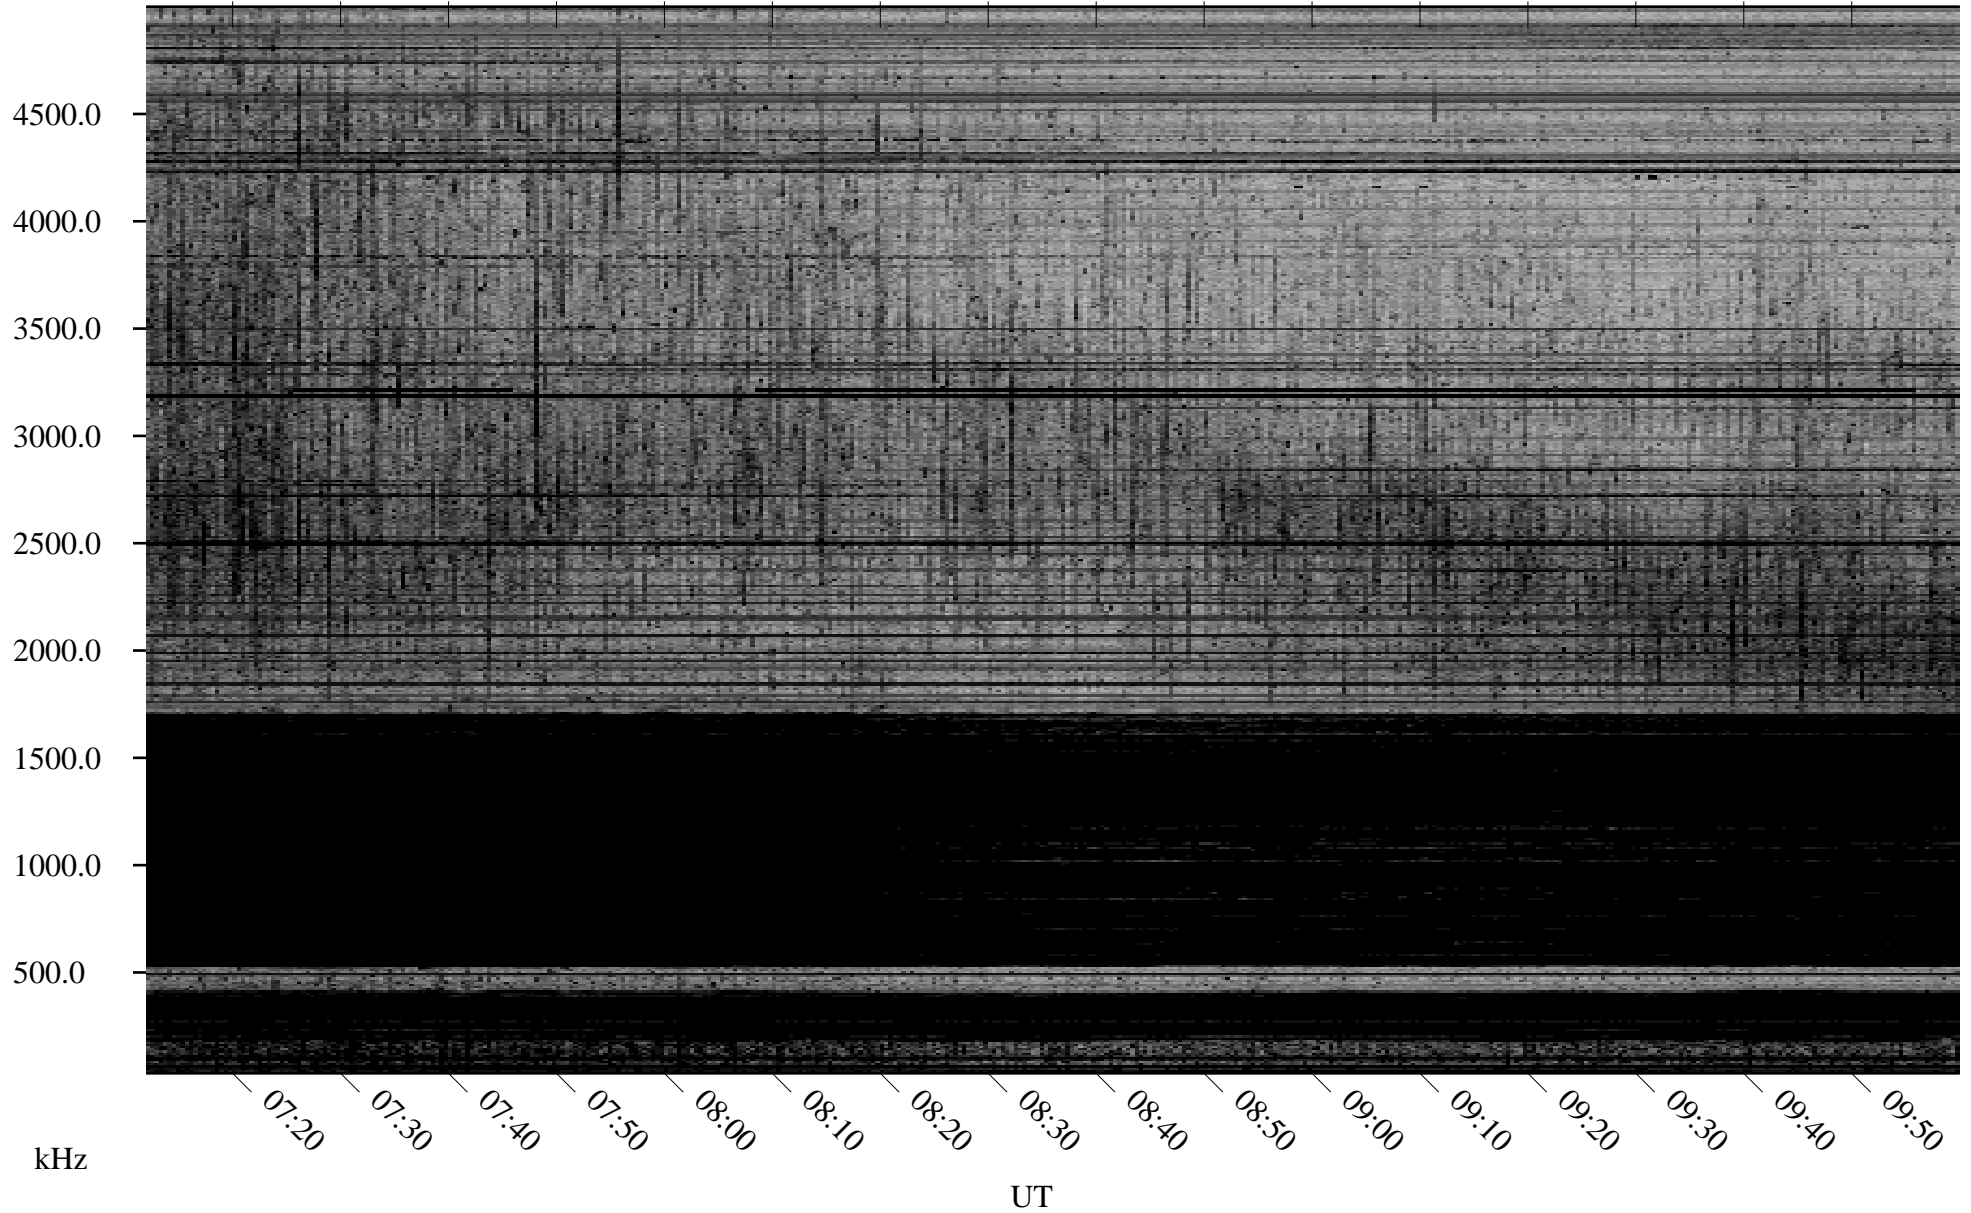

02/05/2008 Churchill, Manitoba

Linear Scale Black = 161 White = 15

ch08036l.r00SUm max_12

Page 1

02/05/2008 Churchill, Manitoba

Linear Scale Black = 161 White = 15

ch08036l.r00SUm max_12

Page 2

02/06/2008 Churchill, Manitoba

Linear Scale Black = 161 White = 15

ch08036l.r00SUm max_12

Page 3

02/06/2008 Churchill, Manitoba

Linear Scale Black = 161 White = 15

ch08036l.r00SUm max_12

Page 4

02/06/2008 Churchill, Manitoba

Linear Scale Black = 161 White = 15

ch08036l.r00SUm max_12

Page 5

02/06/2008 Churchill, Manitoba

Linear Scale Black = 161 White = 15

ch08036l.r00SUm max_12

Page 6

02/06/2008 Churchill, Manitoba

Linear Scale Black = 161 White = 15

ch08036l.r00SUm max_12

Page 7

02/06/2008 Churchill, Manitoba

Linear Scale Black = 161 White = 15

ch08036l.r00SUm max_12