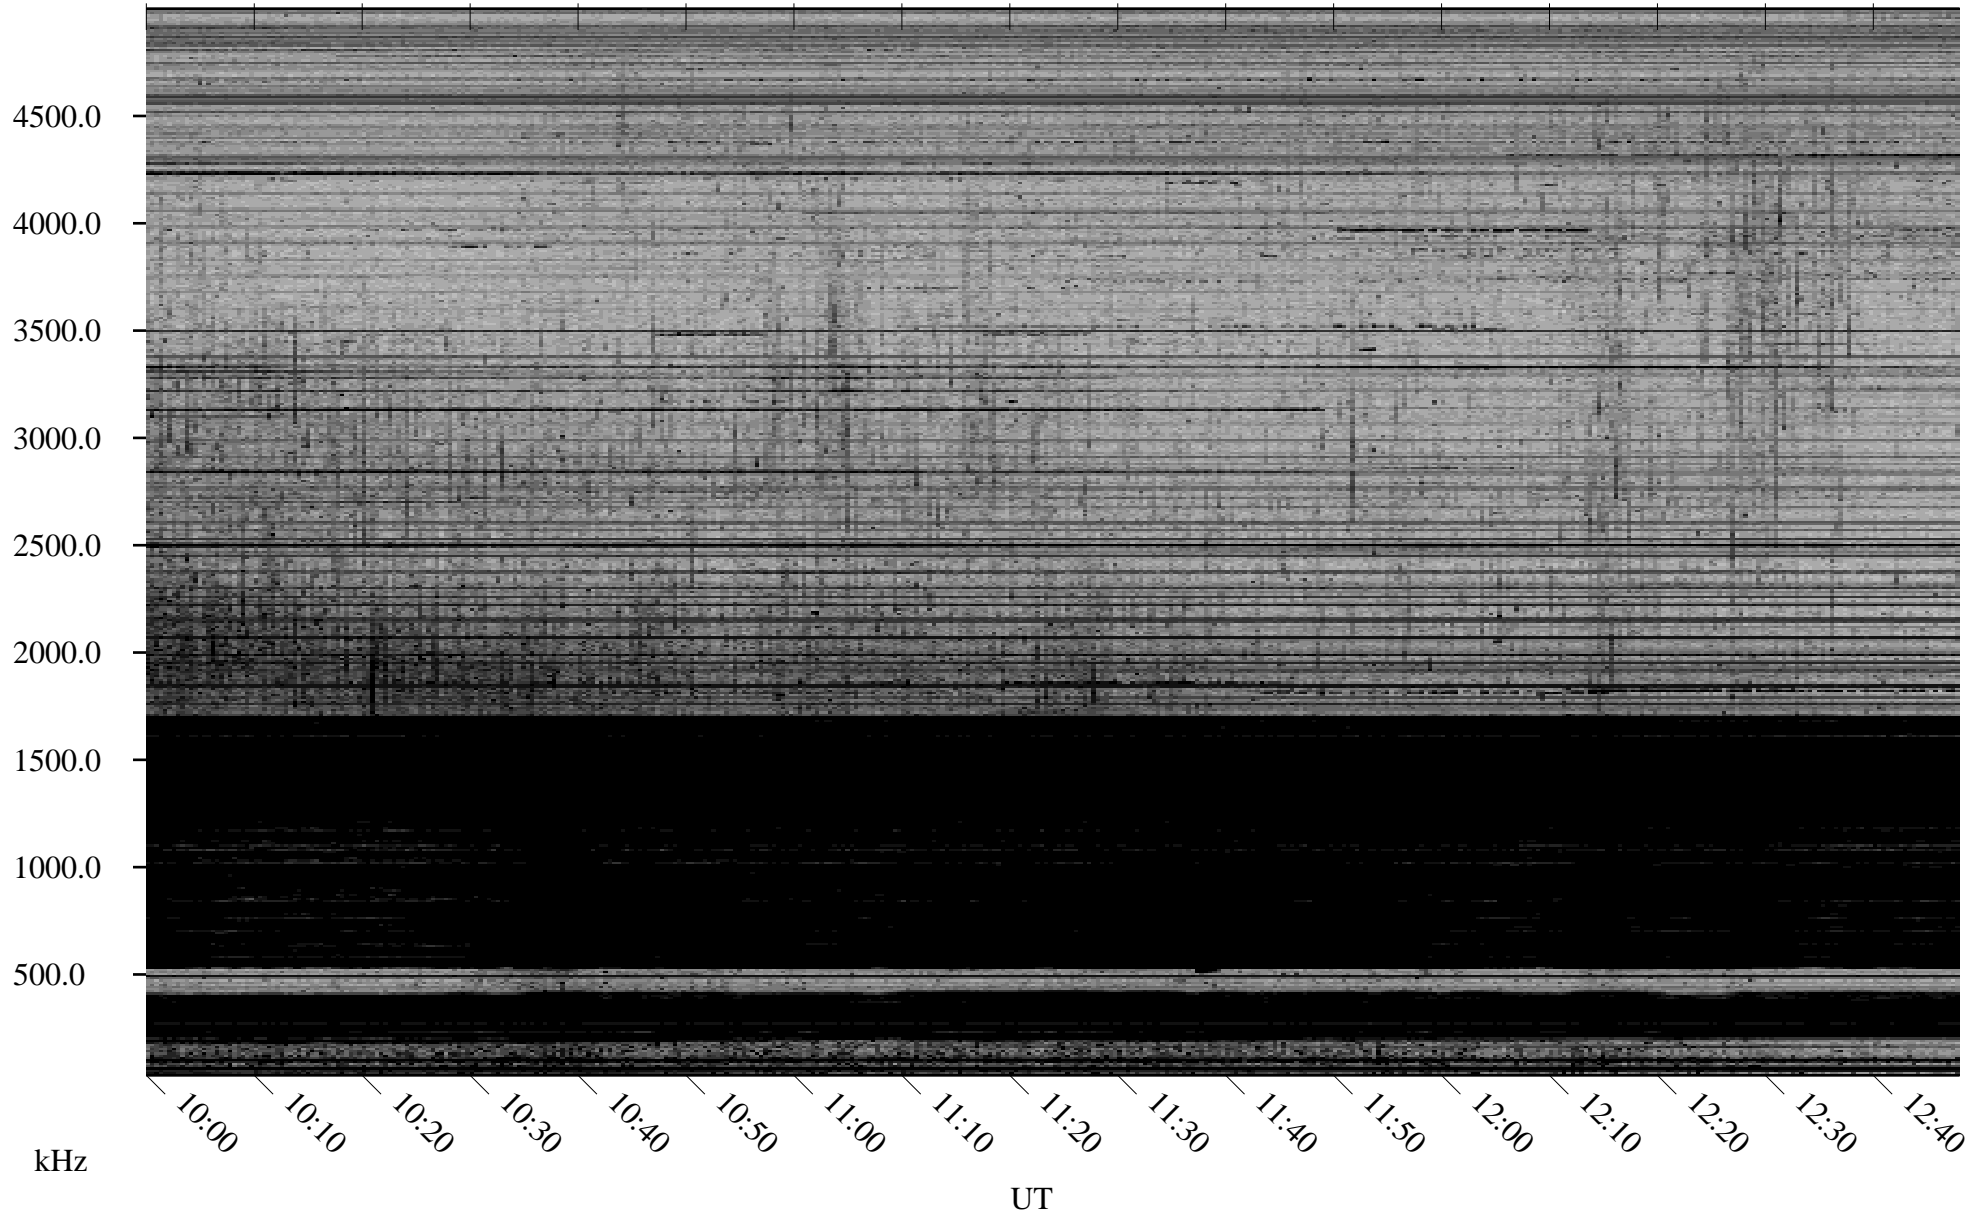

02/06/2008 Churchill, Manitoba

Linear Scale Black = 161 White = 15

ch08036l.r00SUm max_12

Page 3

02/06/2008 Churchill, Manitoba

Linear Scale Black = 161 White = 15

ch08036l.r00SUm max_12

Page 4

02/06/2008 Churchill, Manitoba

Linear Scale Black = 161 White = 15

ch08036l.r00SUm max_12

Page 5

02/06/2008 Churchill, Manitoba

Linear Scale Black = 161 White = 15

ch08036l.r00SUm max_12

Page 6

02/06/2008 Churchill, Manitoba

Linear Scale Black = 161 White = 15

ch08036l.r00SUm max_12

Page 7

02/06/2008 Churchill, Manitoba

Linear Scale Black = 161 White = 15

ch08036l.r00SUm max_12