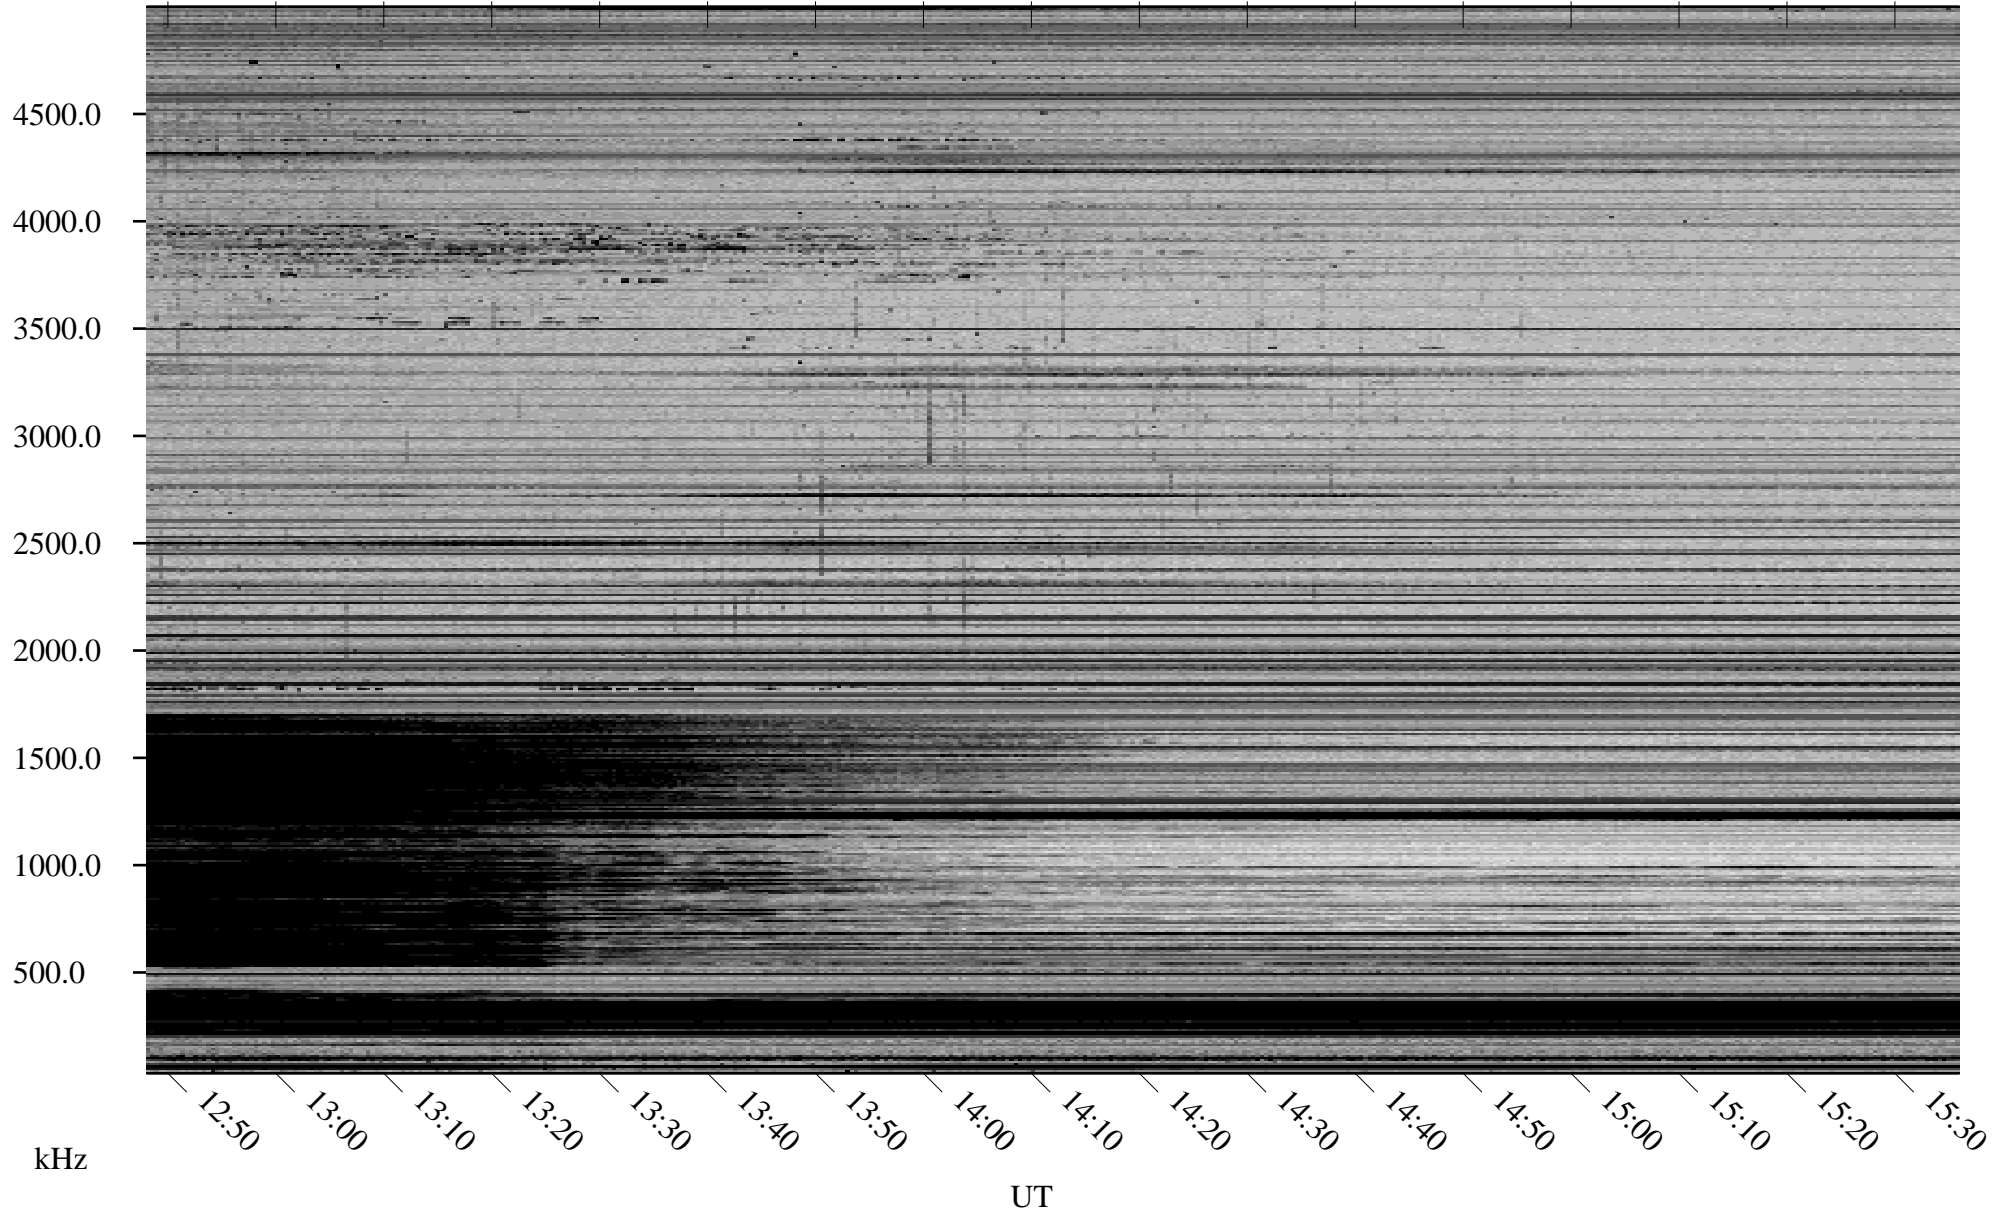

02/05/2008 Churchill, Manitoba

Linear Scale Black = 161 White = 15

ch08036l.r00SUm max_12

Page 1

02/05/2008 Churchill, Manitoba

Linear Scale Black = 161 White = 15

ch08036l.r00SUm max_12

Page 2

02/06/2008 Churchill, Manitoba

Linear Scale Black = 161 White = 15

ch08036l.r00SUm max_12

Page 3

02/06/2008 Churchill, Manitoba

Linear Scale Black = 161 White = 15

ch08036l.r00SUm max_12

Page 4

02/06/2008 Churchill, Manitoba

Linear Scale Black = 161 White = 15

ch08036l.r00SUm max_12

Page 5

02/06/2008 Churchill, Manitoba

Linear Scale Black = 161 White = 15

ch08036l.r00SUm max_12

Page 6

02/06/2008 Churchill, Manitoba

Linear Scale Black = 161 White = 15

ch08036l.r00SUm max_12

Page 7

02/06/2008 Churchill, Manitoba

Linear Scale Black = 161 White = 15

ch08036l.r00SUm max_12