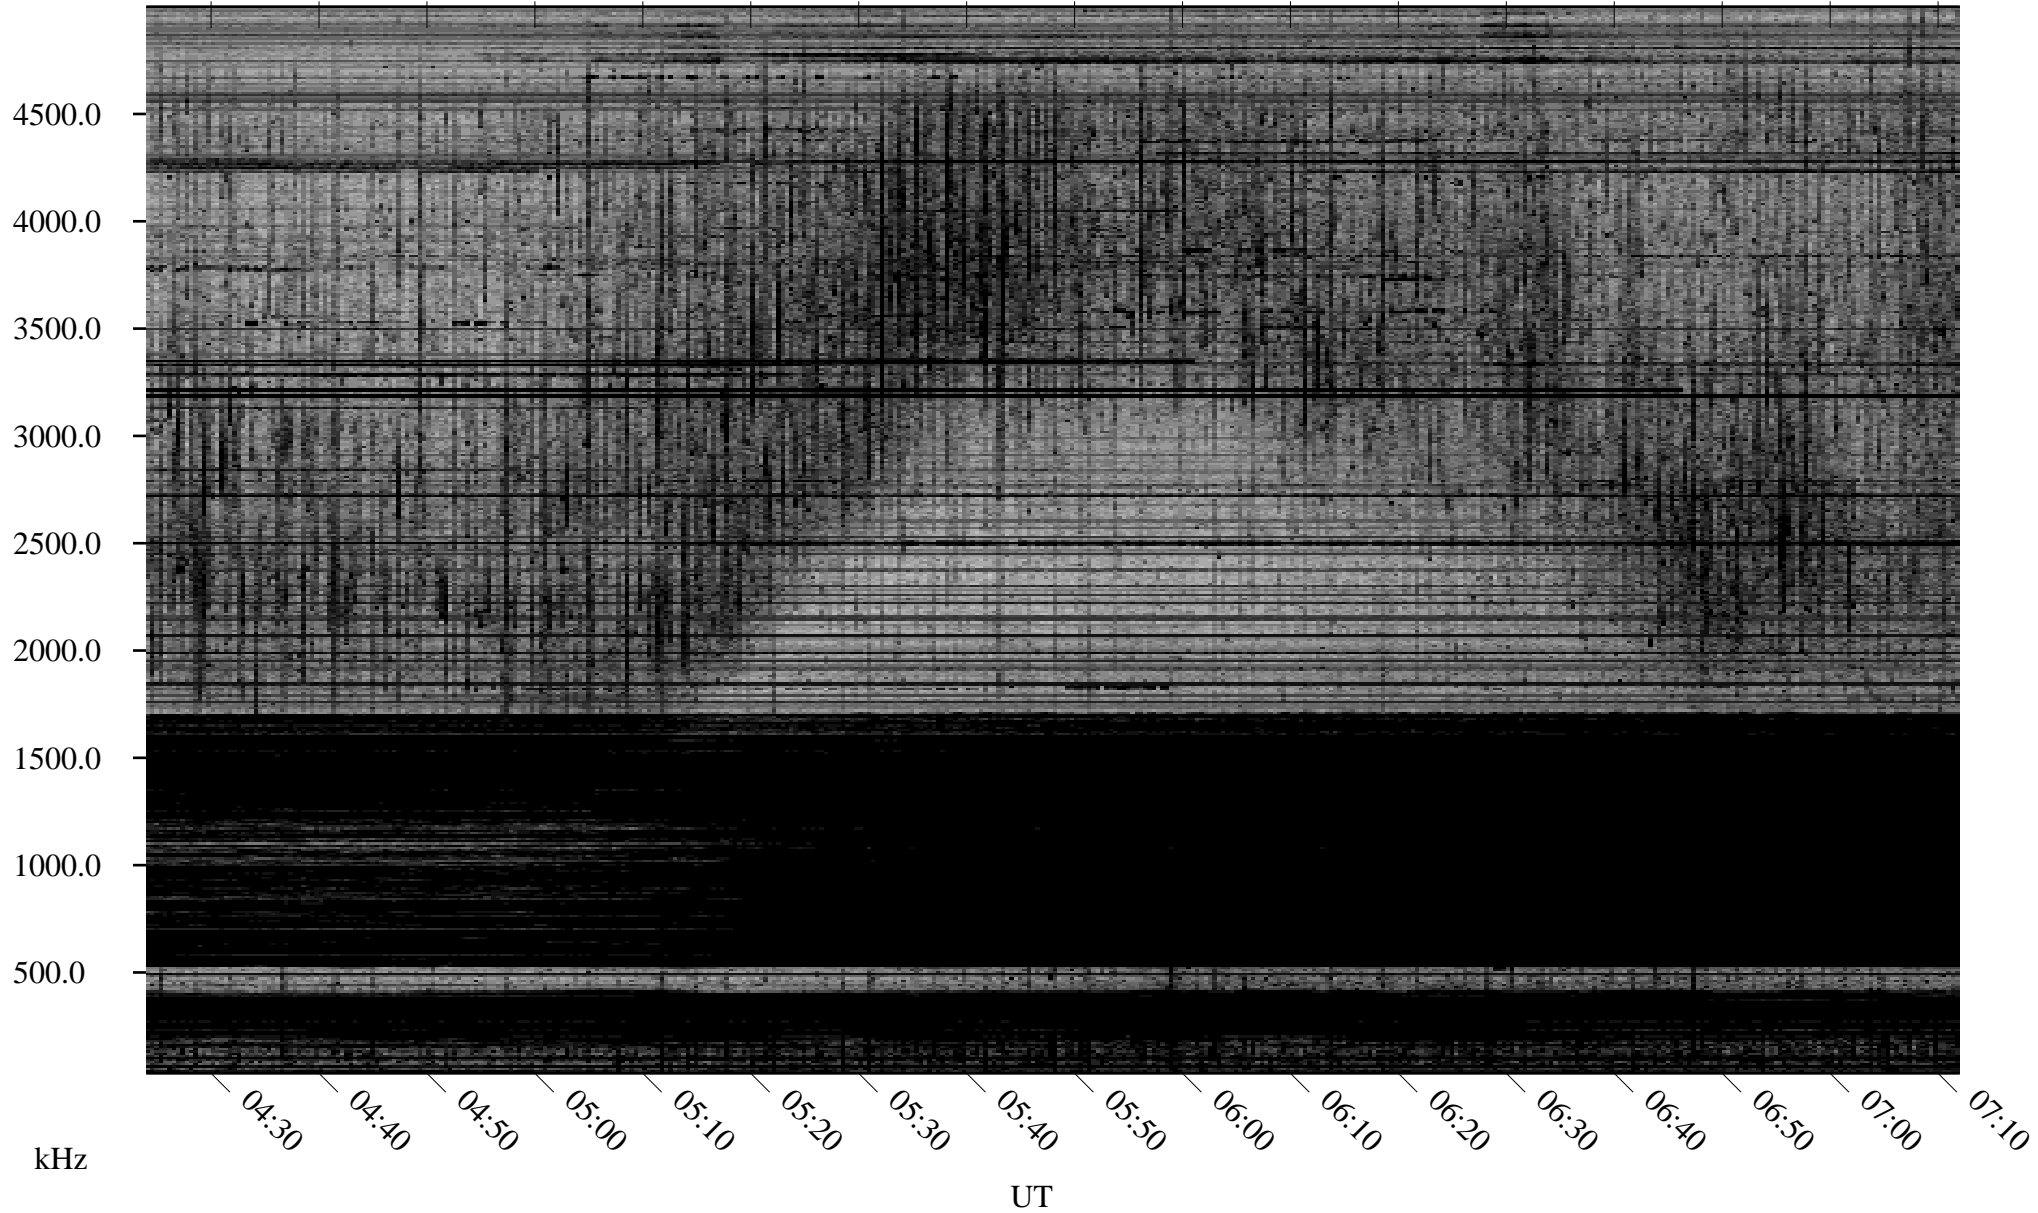

02/05/2008 Churchill, Manitoba

Linear Scale Black = 161 White = 15

ch08036l.r00SUm max_12

Page 1

02/05/2008 Churchill, Manitoba

Linear Scale Black = 161 White = 15

ch08036l.r00SUm max_12

Page 2

02/06/2008 Churchill, Manitoba

Linear Scale Black = 161 White = 15

ch08036l.r00SUm max_12

Page 3

02/06/2008 Churchill, Manitoba

Linear Scale Black = 161 White = 15

ch08036l.r00SUm max_12

Page 4

02/06/2008 Churchill, Manitoba

Linear Scale Black = 161 White = 15

ch08036l.r00SUm max_12

Page 5

02/06/2008 Churchill, Manitoba

Linear Scale Black = 161 White = 15

ch08036l.r00SUm max_12

Page 6

02/06/2008 Churchill, Manitoba

Linear Scale Black = 161 White = 15

ch08036l.r00SUm max_12

Page 7

02/06/2008 Churchill, Manitoba

Linear Scale Black = 161 White = 15

ch08036l.r00SUm max_12