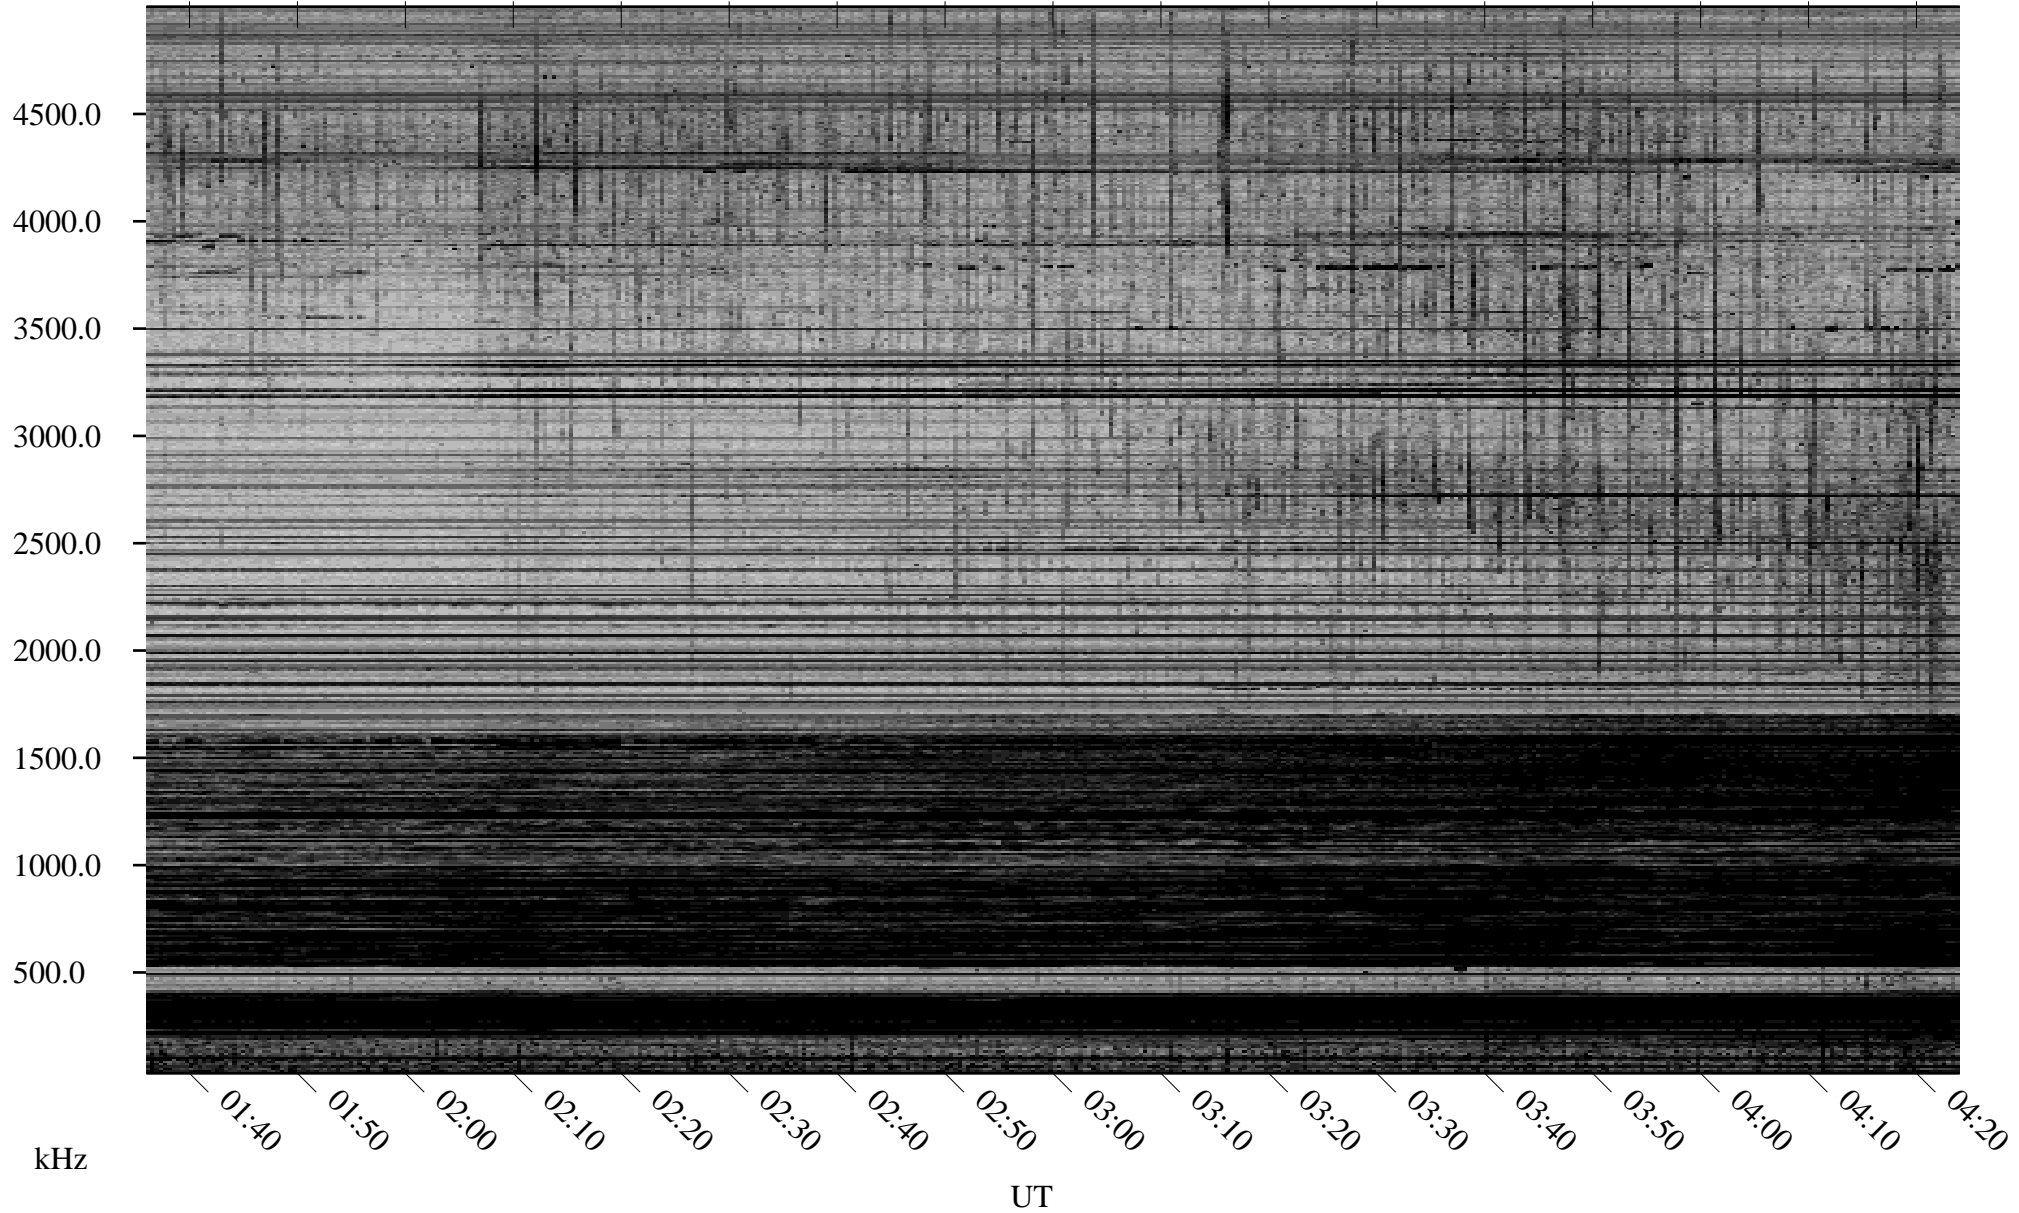

02/05/2008 Churchill, Manitoba

Linear Scale Black = 161 White = 15

ch08036l.r00SUm max_12

Page 1

02/05/2008 Churchill, Manitoba

Linear Scale Black = 161 White = 15

ch08036l.r00SUm max_12

Page 2

02/06/2008 Churchill, Manitoba

Linear Scale Black = 161 White = 15

ch08036l.r00SUm max_12

Page 3

02/06/2008 Churchill, Manitoba

Linear Scale Black = 161 White = 15

ch08036l.r00SUm max_12

Page 4

02/06/2008 Churchill, Manitoba

Linear Scale Black = 161 White = 15

ch08036l.r00SUm max_12

Page 5

02/06/2008 Churchill, Manitoba

Linear Scale Black = 161 White = 15

ch08036l.r00SUm max_12

Page 6

02/06/2008 Churchill, Manitoba

Linear Scale Black = 161 White = 15

ch08036l.r00SUm max_12

Page 7

02/06/2008 Churchill, Manitoba

Linear Scale Black = 161 White = 15

ch08036l.r00SUm max_12