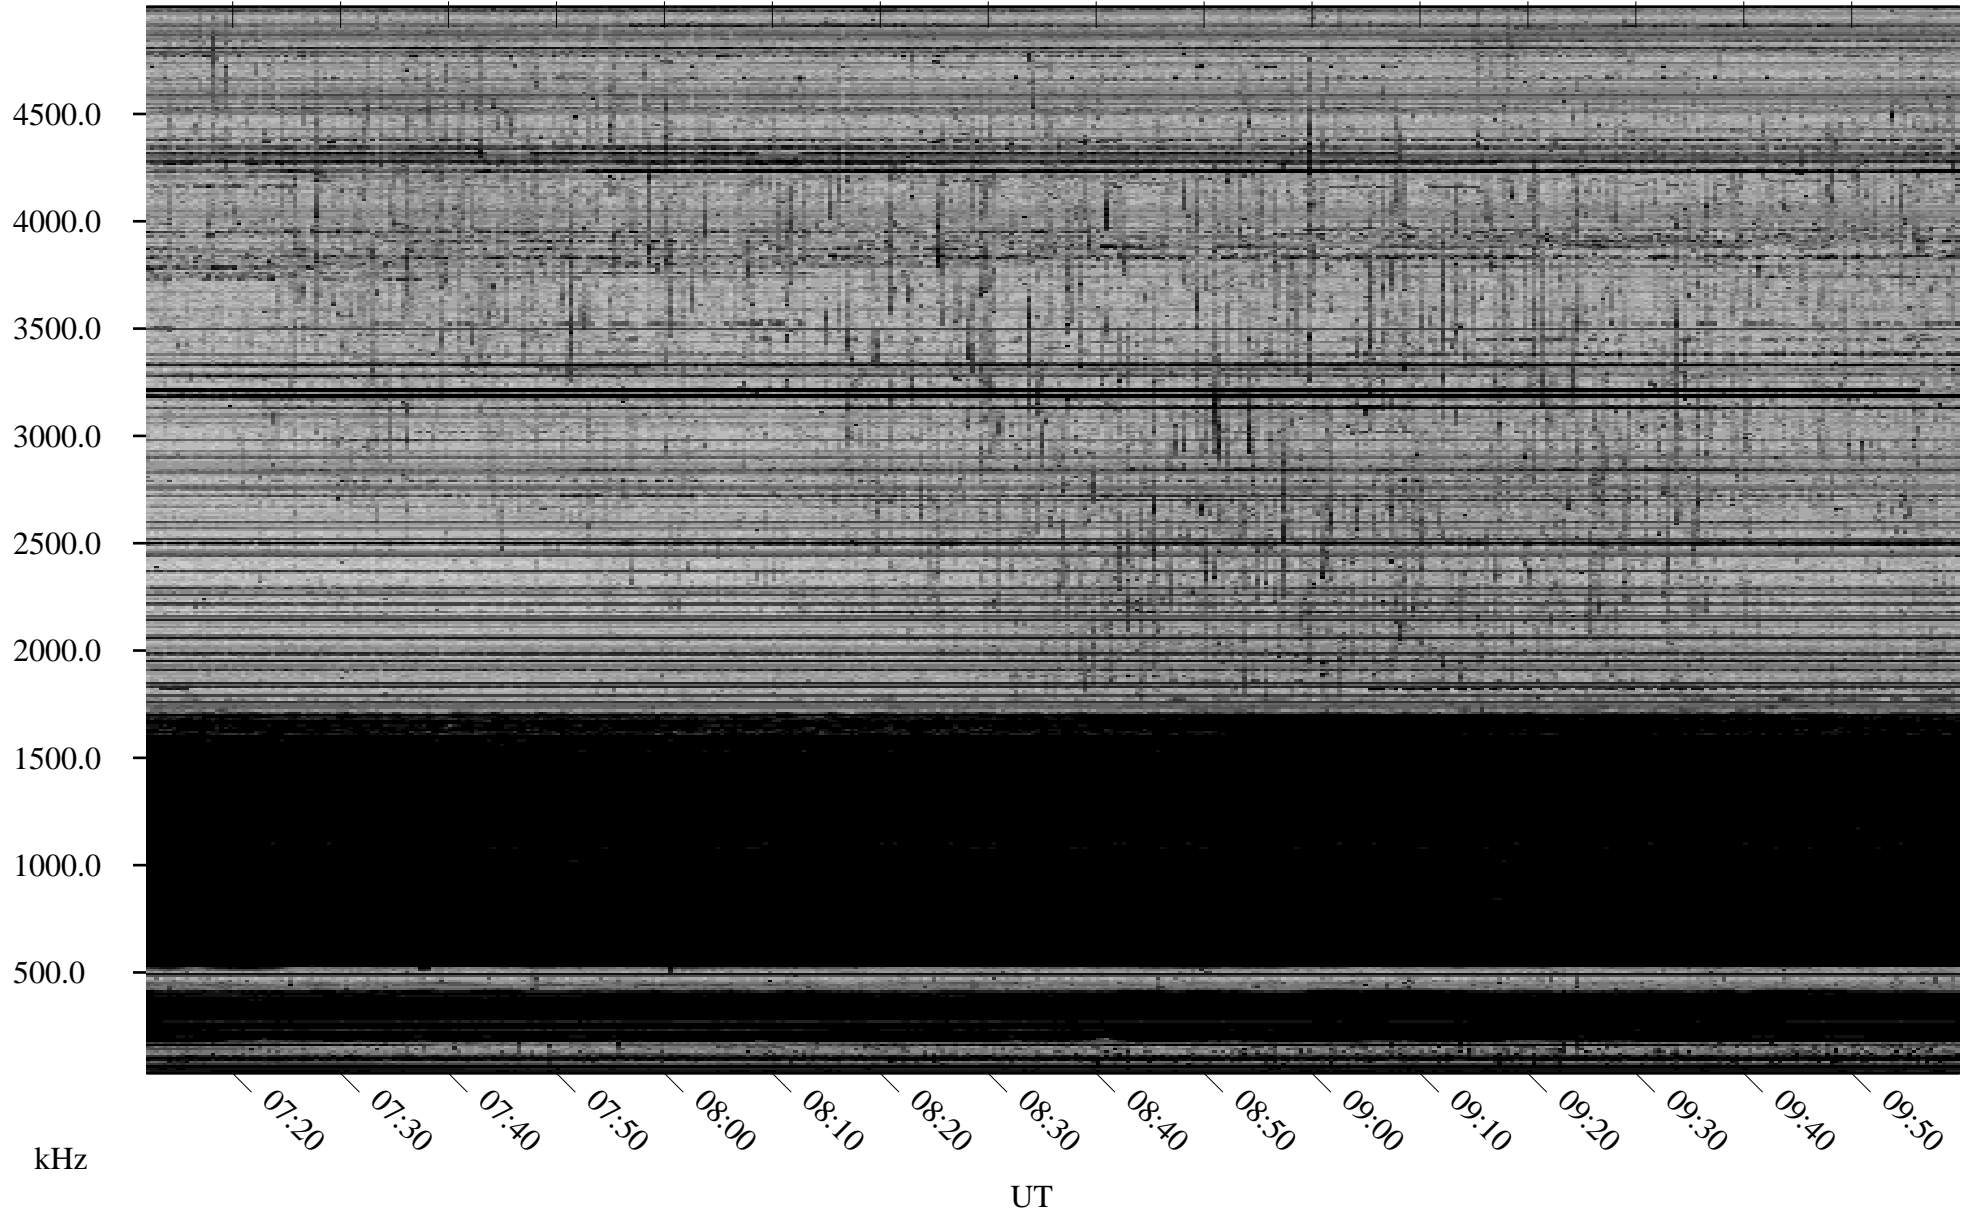

# 02/07/2008 Churchill, Manitoba

Linear Scale    Black = 161    White = 15

ch080371.r00SUm max\_12

Page 4

# 02/07/2008 Churchill, Manitoba

Linear Scale    Black = 161    White = 15

ch08037l.r00SUm max\_12

Page 5

02/07/2008 Churchill, Manitoba

Linear Scale Black = 161 White = 15

ch08037l.r00SUm max\_12

Page 6

# 02/07/2008 Churchill, Manitoba

Linear Scale    Black = 161    White = 15

ch08037l.r00SUm max\_12

Page 7

# 02/07/2008 Churchill, Manitoba

Linear Scale    Black = 161    White = 15

ch08037l.r00SUm max\_12