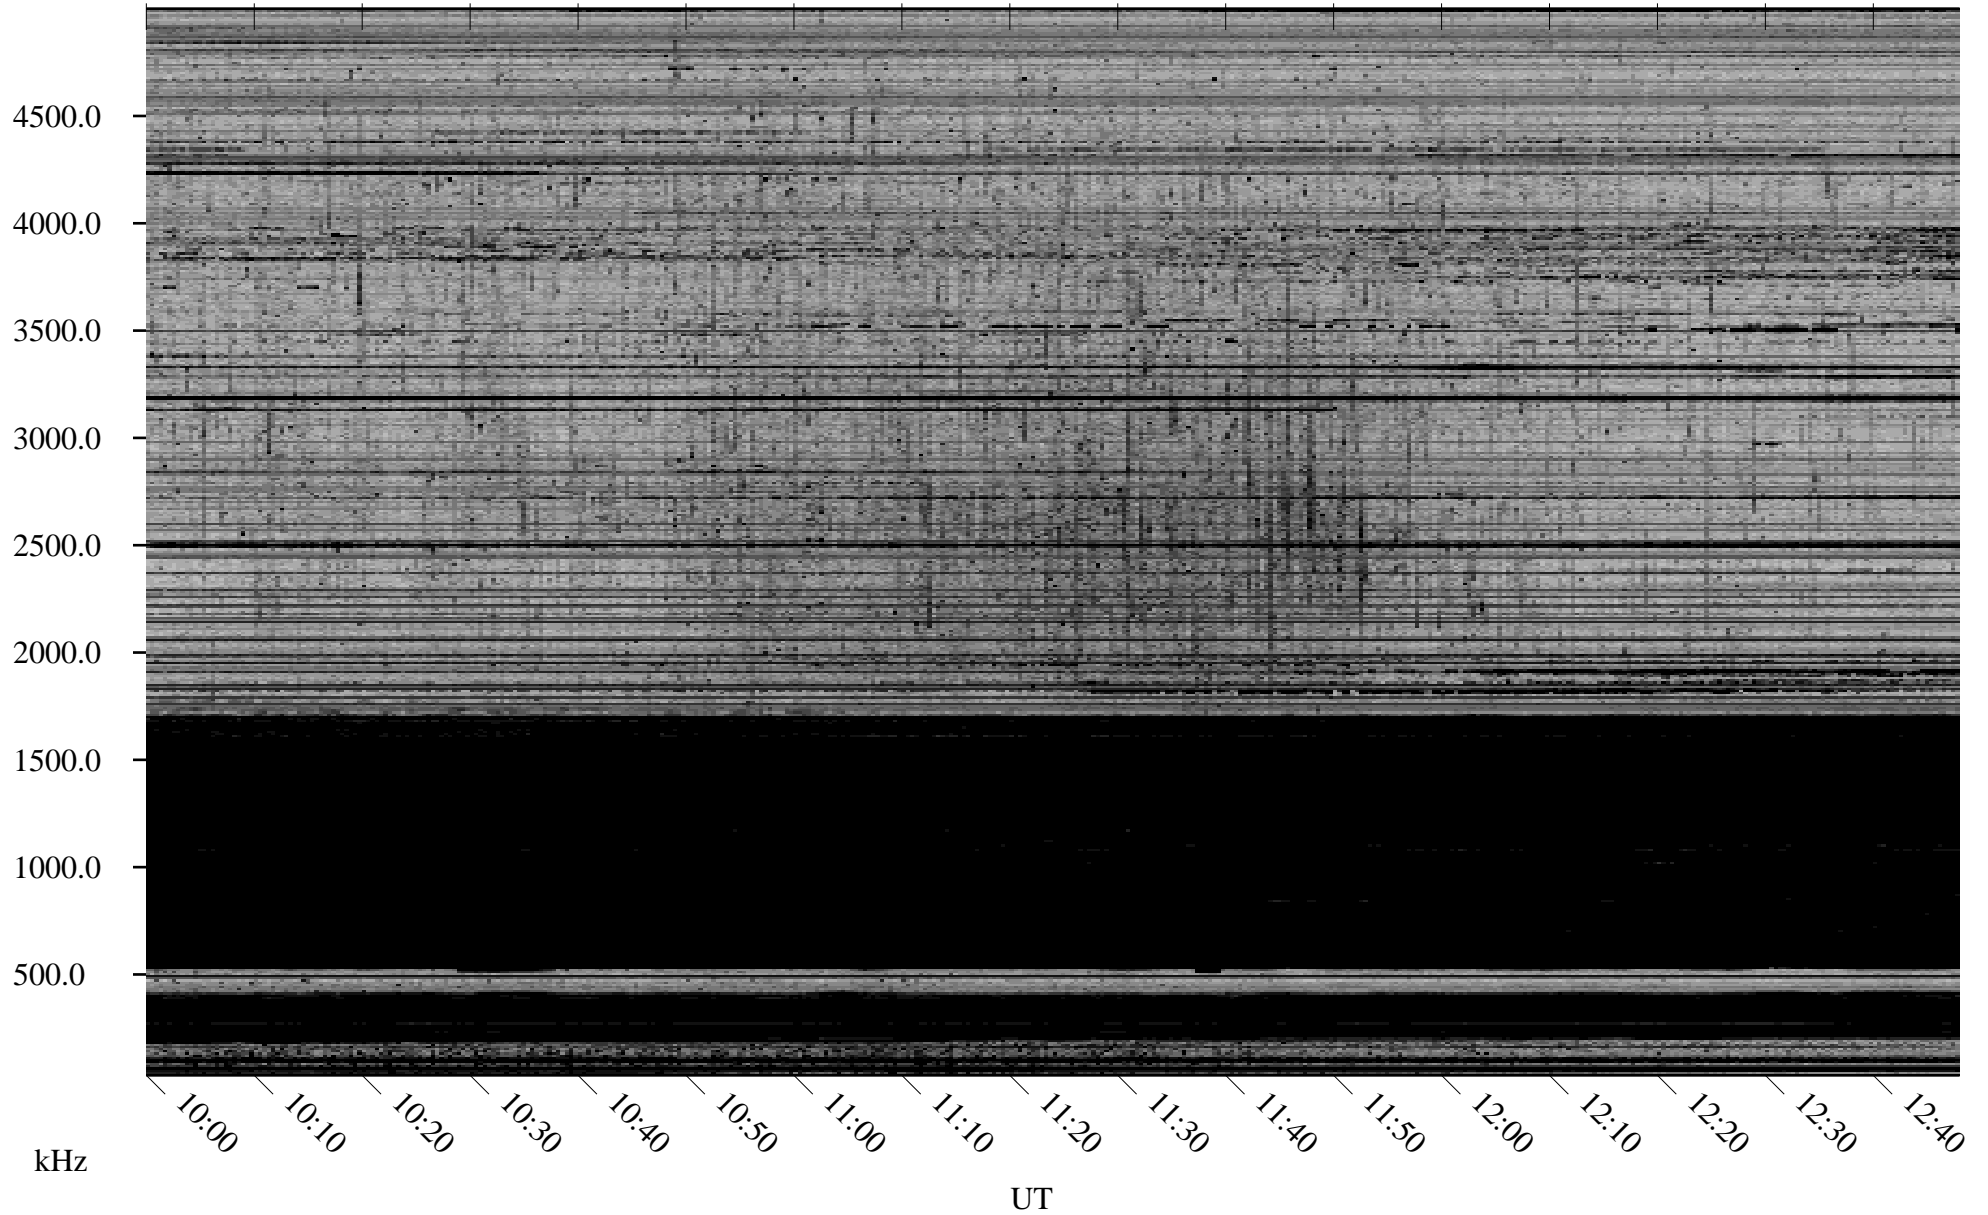

# 02/07/2008 Churchill, Manitoba

Linear Scale    Black = 161    White = 15

ch08037l.r00SUm max\_12

Page 5

02/07/2008 Churchill, Manitoba

Linear Scale Black = 161 White = 15

ch08037l.r00SUm max\_12

Page 6

# 02/07/2008 Churchill, Manitoba

Linear Scale    Black = 161    White = 15

ch08037l.r00SUm max\_12

Page 7

# 02/07/2008 Churchill, Manitoba

Linear Scale    Black = 161    White = 15

ch08037l.r00SUm max\_12