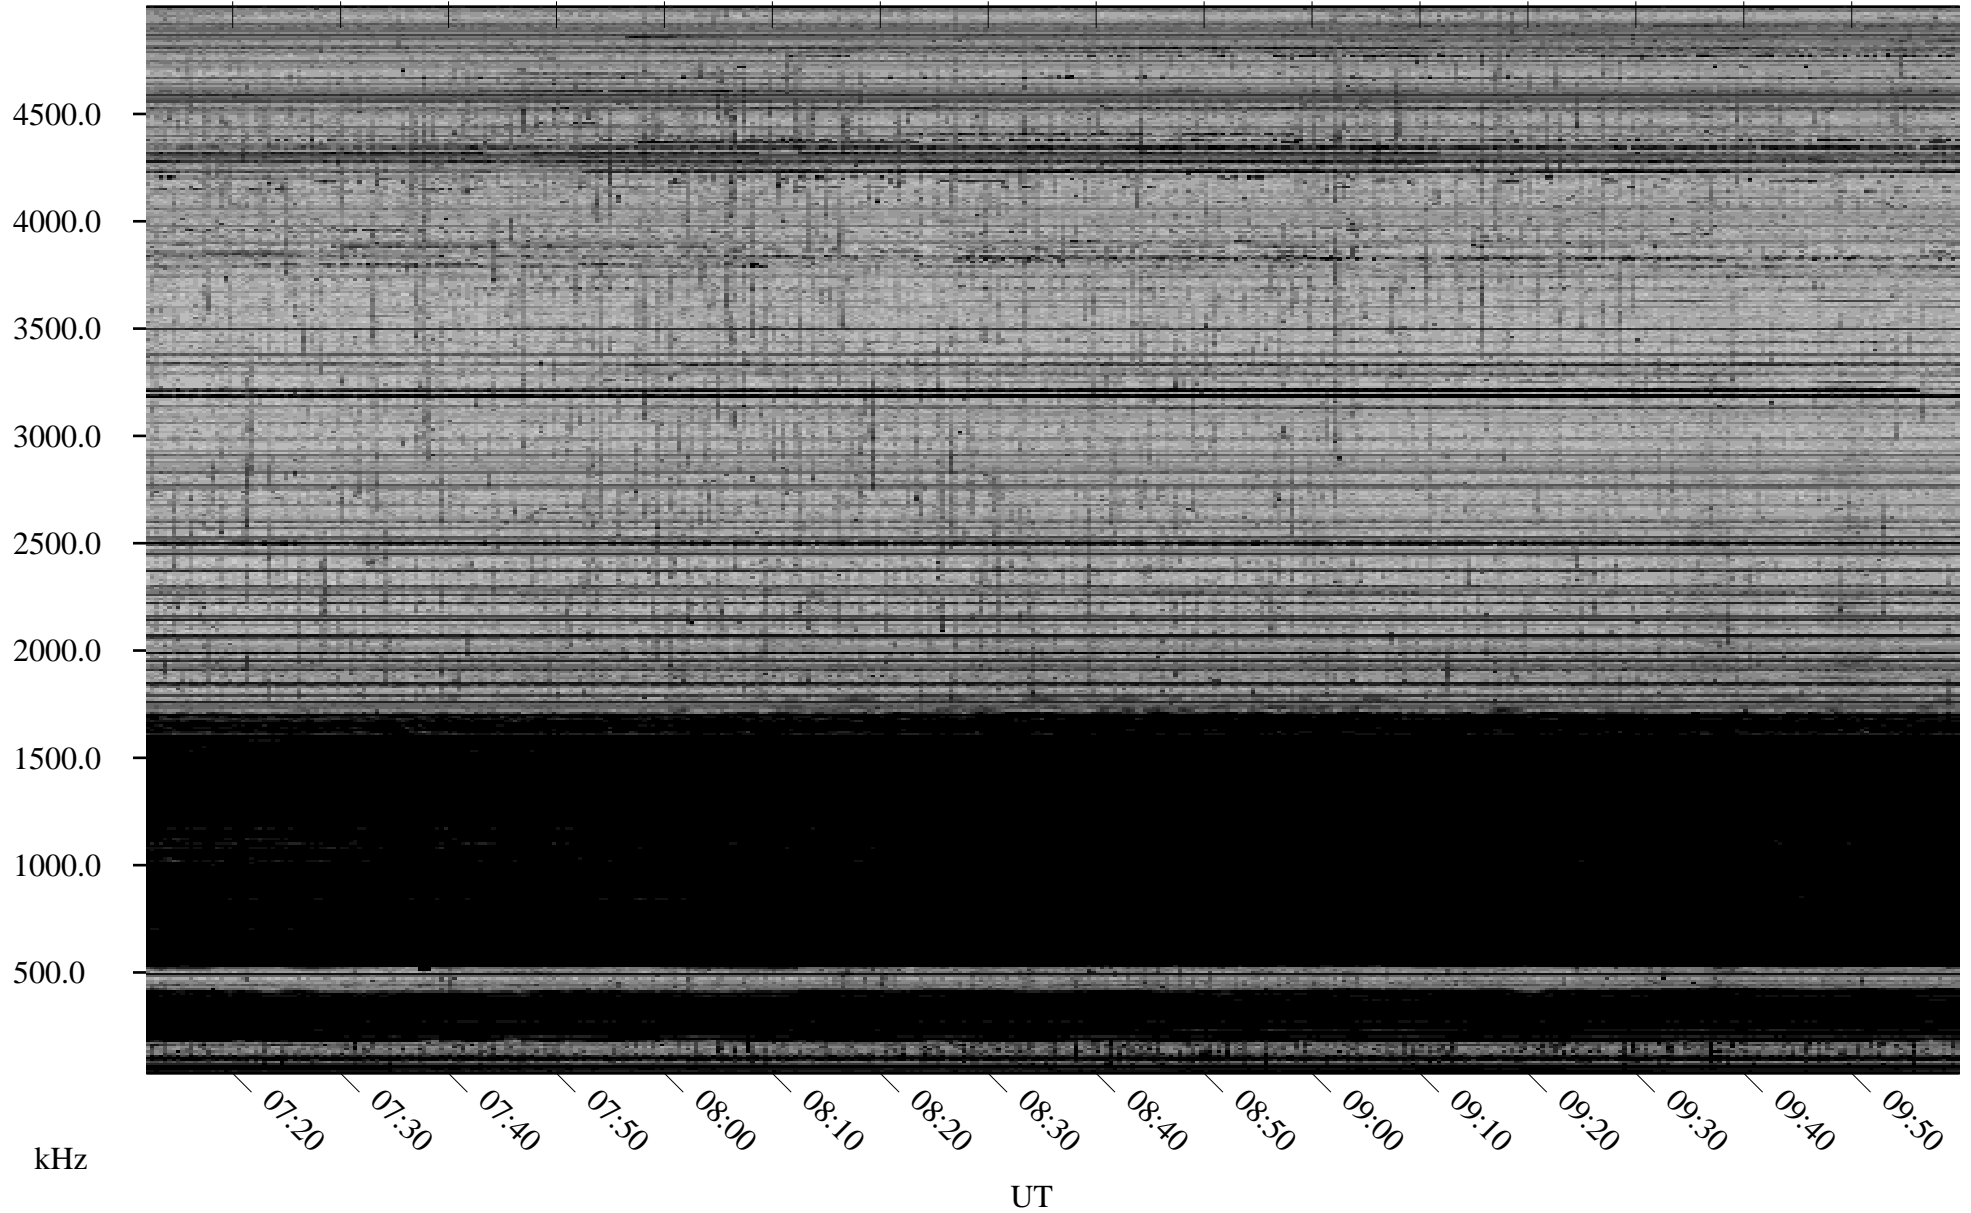

02/07/2008 Churchill, Manitoba

Linear Scale Black = 161 White = 15

ch08038l.r00SUm max_12

Page 1

02/07/2008 Churchill, Manitoba

Linear Scale Black = 161 White = 15

ch08038l.r00SUm max_12

Page 2

02/08/2008 Churchill, Manitoba

Linear Scale Black = 161 White = 15

ch08038l.r00SUm max_12

Page 3

02/08/2008 Churchill, Manitoba

Linear Scale Black = 161 White = 15

ch08038l.r00SUm max_12

Page 4

02/08/2008 Churchill, Manitoba

Linear Scale Black = 161 White = 15

ch08038l.r00SUm max_12

Page 5

02/08/2008 Churchill, Manitoba

Linear Scale Black = 161 White = 15

ch08038l.r00SUm max_12

Page 6

02/08/2008 Churchill, Manitoba

Linear Scale Black = 161 White = 15

ch08038l.r00SUm max_12

Page 7

02/08/2008 Churchill, Manitoba

Linear Scale Black = 161 White = 15

ch08038l.r00SUm max_12