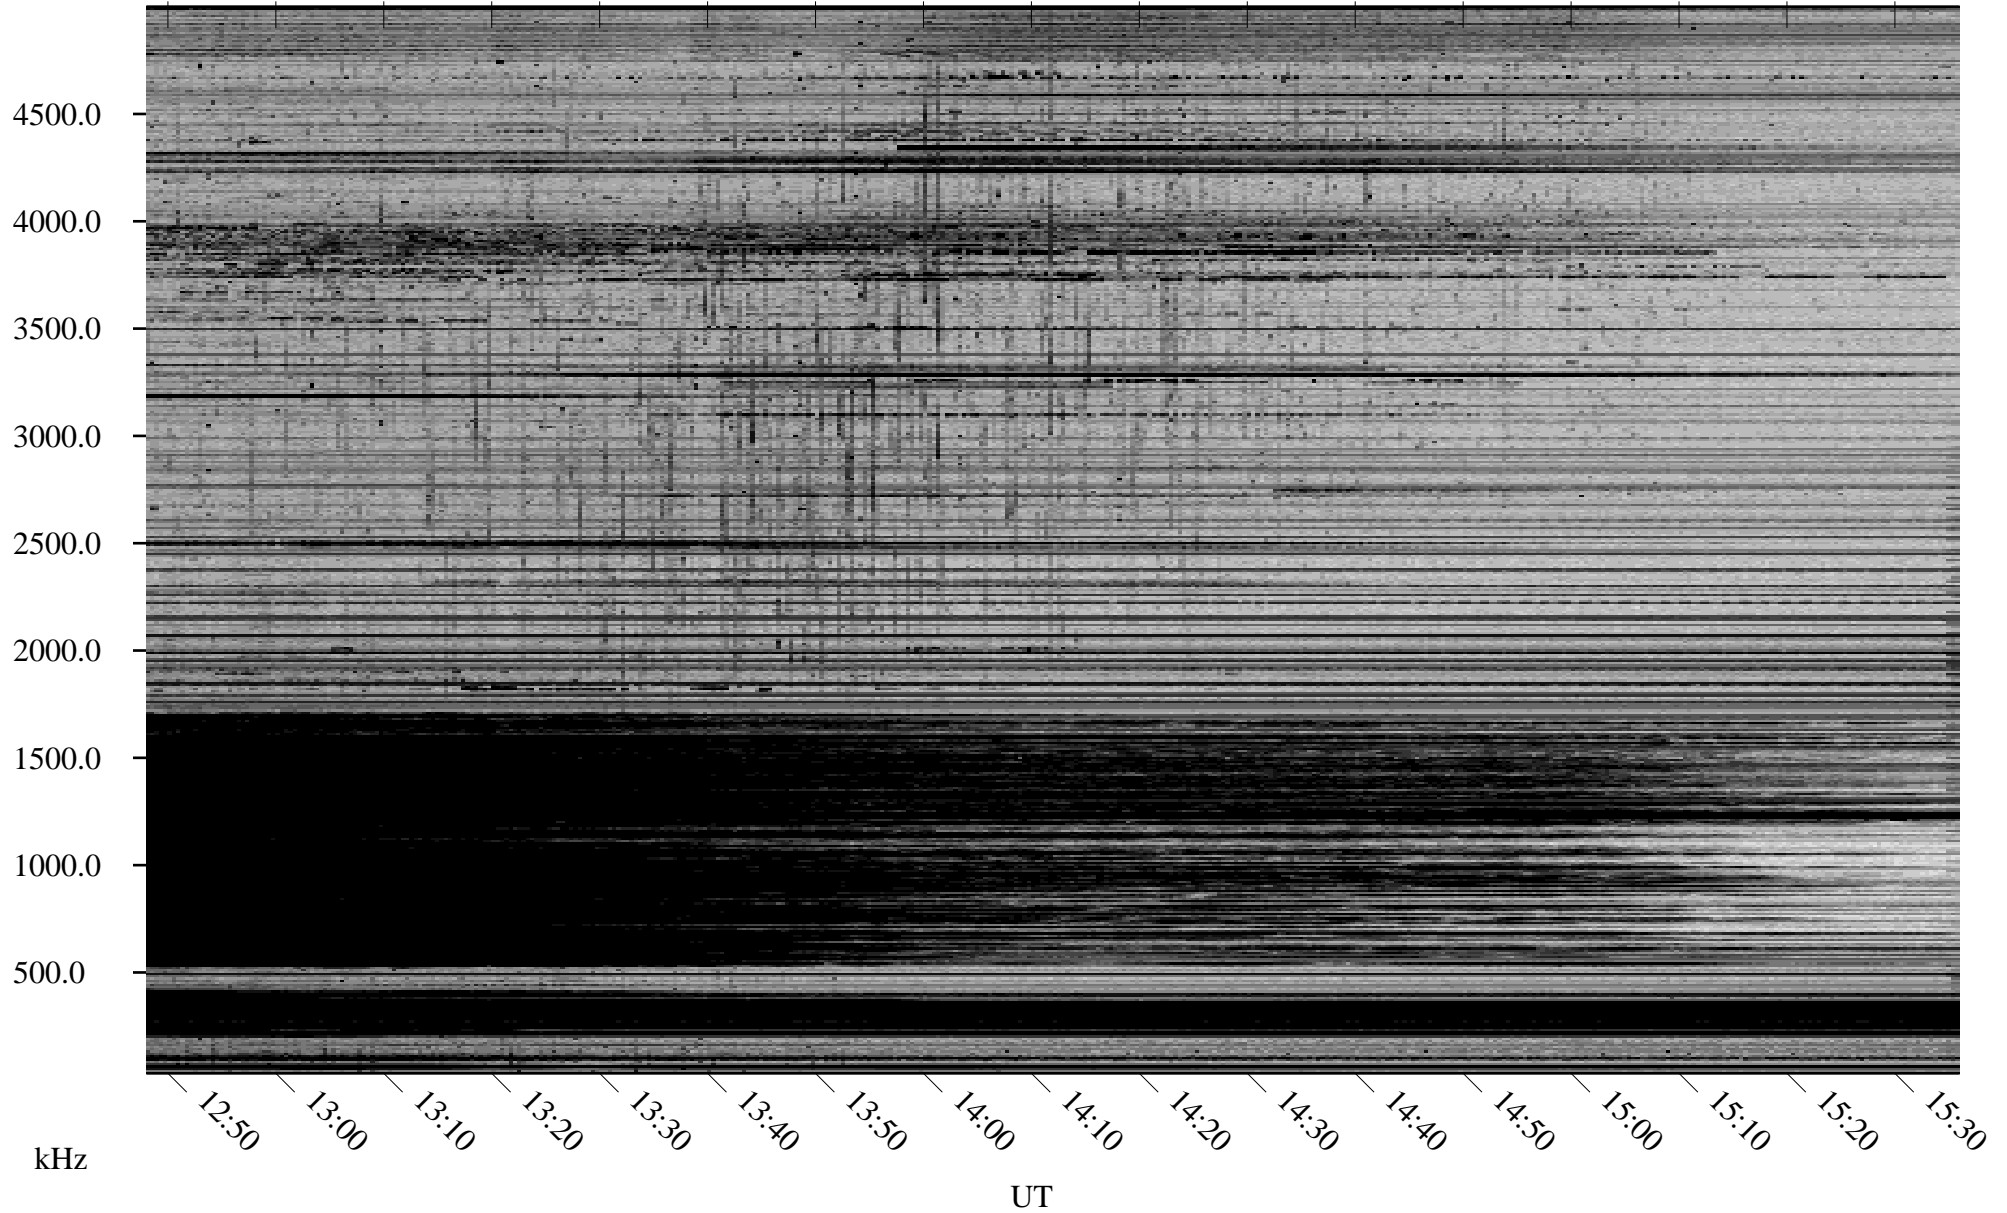

02/07/2008 Churchill, Manitoba

Linear Scale Black = 161 White = 15

ch08038l.r00SUm max_12

Page 1

02/07/2008 Churchill, Manitoba

Linear Scale Black = 161 White = 15

ch08038l.r00SUm max_12

Page 2

02/08/2008 Churchill, Manitoba

Linear Scale Black = 161 White = 15

ch08038l.r00SUm max_12

Page 3

02/08/2008 Churchill, Manitoba

Linear Scale Black = 161 White = 15

ch08038l.r00SUm max_12

Page 4

02/08/2008 Churchill, Manitoba

Linear Scale Black = 161 White = 15

ch08038l.r00SUm max_12

Page 5

02/08/2008 Churchill, Manitoba

Linear Scale Black = 161 White = 15

ch08038l.r00SUm max_12

Page 6

02/08/2008 Churchill, Manitoba

Linear Scale Black = 161 White = 15

ch08038l.r00SUm max_12

Page 7

02/08/2008 Churchill, Manitoba

Linear Scale Black = 161 White = 15

ch08038l.r00SUm max_12