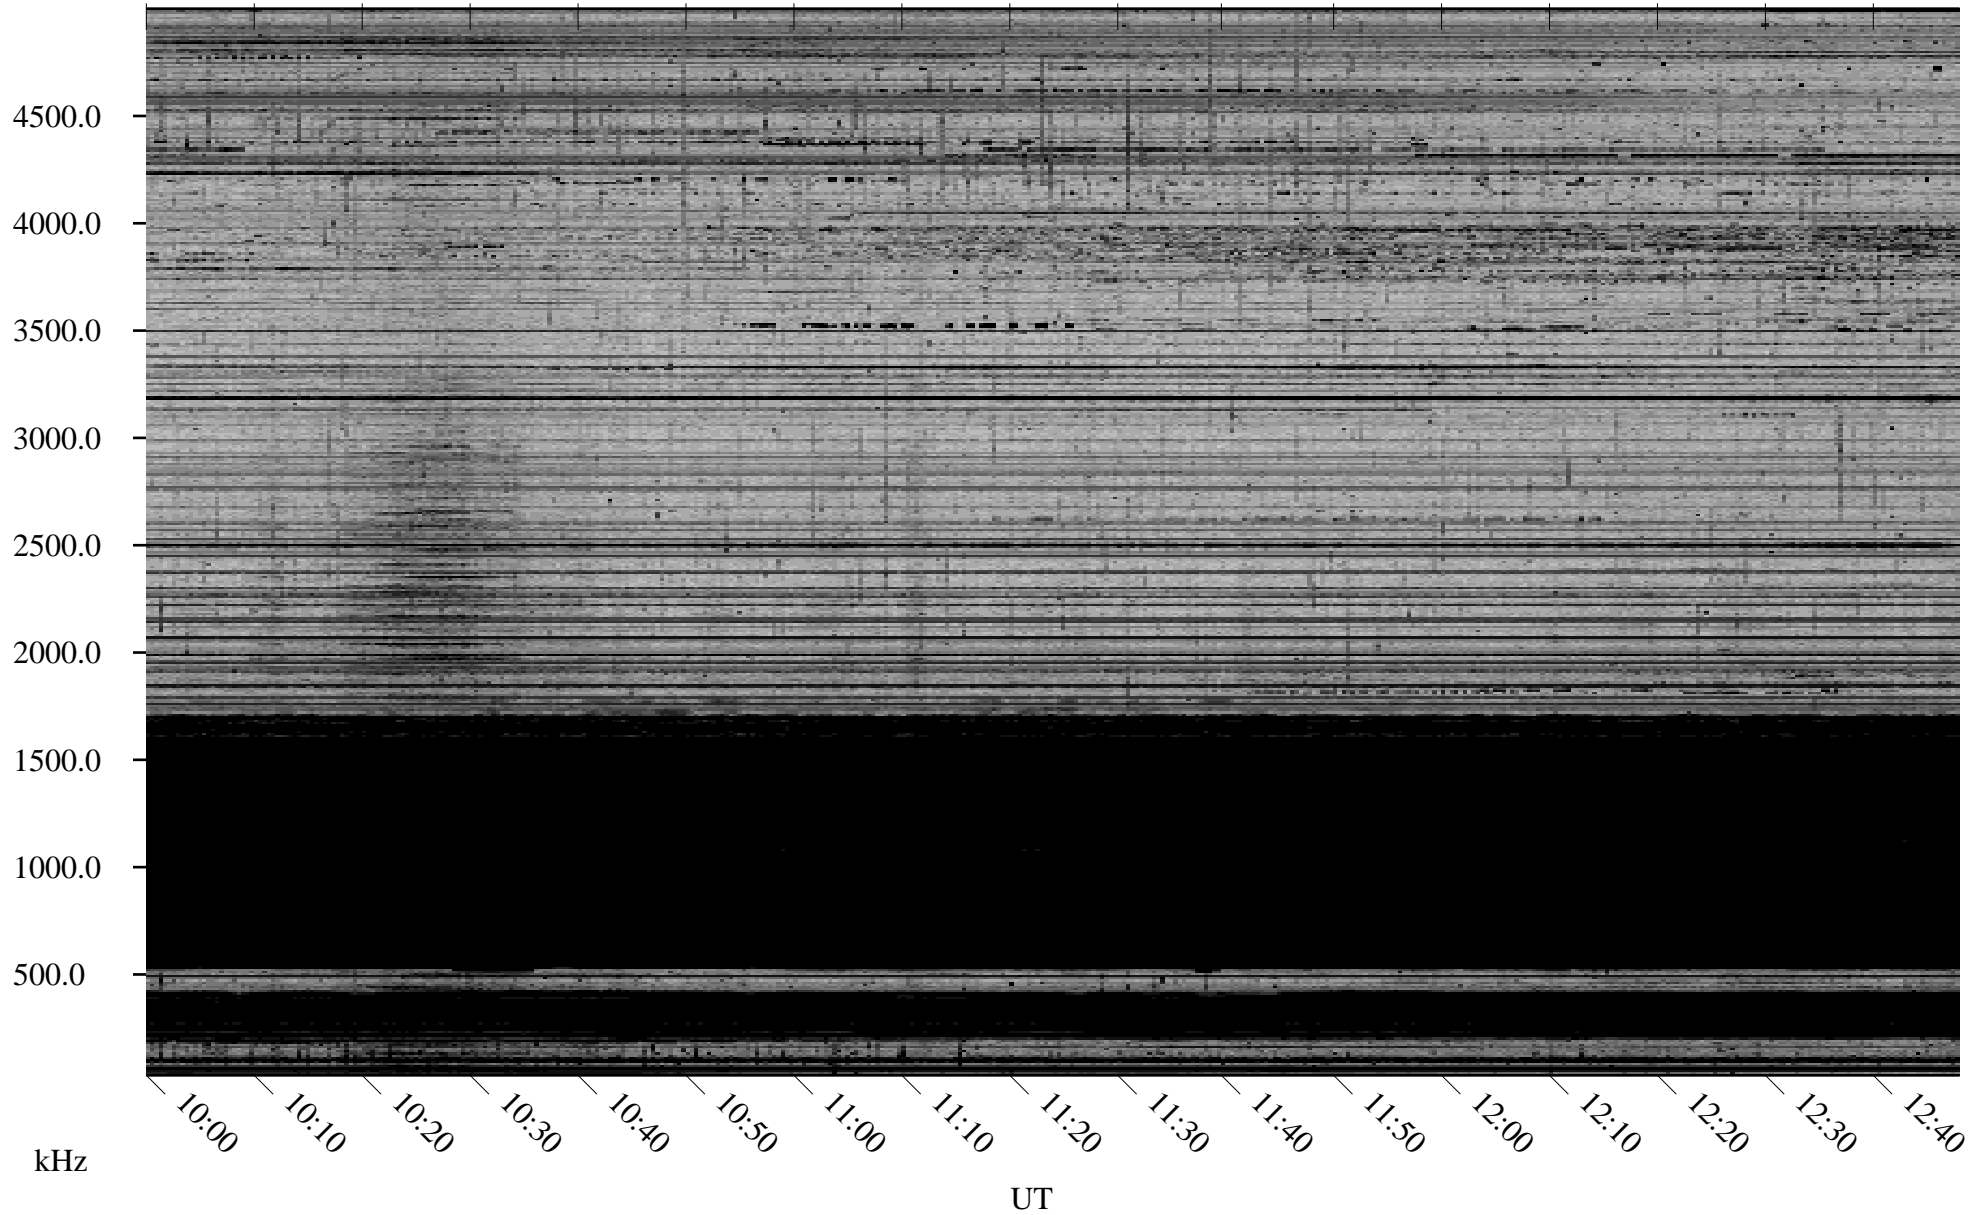

02/08/2008 Churchill, Manitoba

Linear Scale Black = 161 White = 15

ch08038l.r00SUm max_12

Page 3

02/08/2008 Churchill, Manitoba

Linear Scale Black = 161 White = 15

ch08038l.r00SUm max_12

Page 4

02/08/2008 Churchill, Manitoba

Linear Scale Black = 161 White = 15

ch08038l.r00SUm max_12

Page 5

02/08/2008 Churchill, Manitoba

Linear Scale Black = 161 White = 15

ch08038l.r00SUm max_12

Page 6

02/08/2008 Churchill, Manitoba

Linear Scale Black = 161 White = 15

ch08038l.r00SUm max_12

Page 7

02/08/2008 Churchill, Manitoba

Linear Scale Black = 161 White = 15

ch08038l.r00SUm max_12