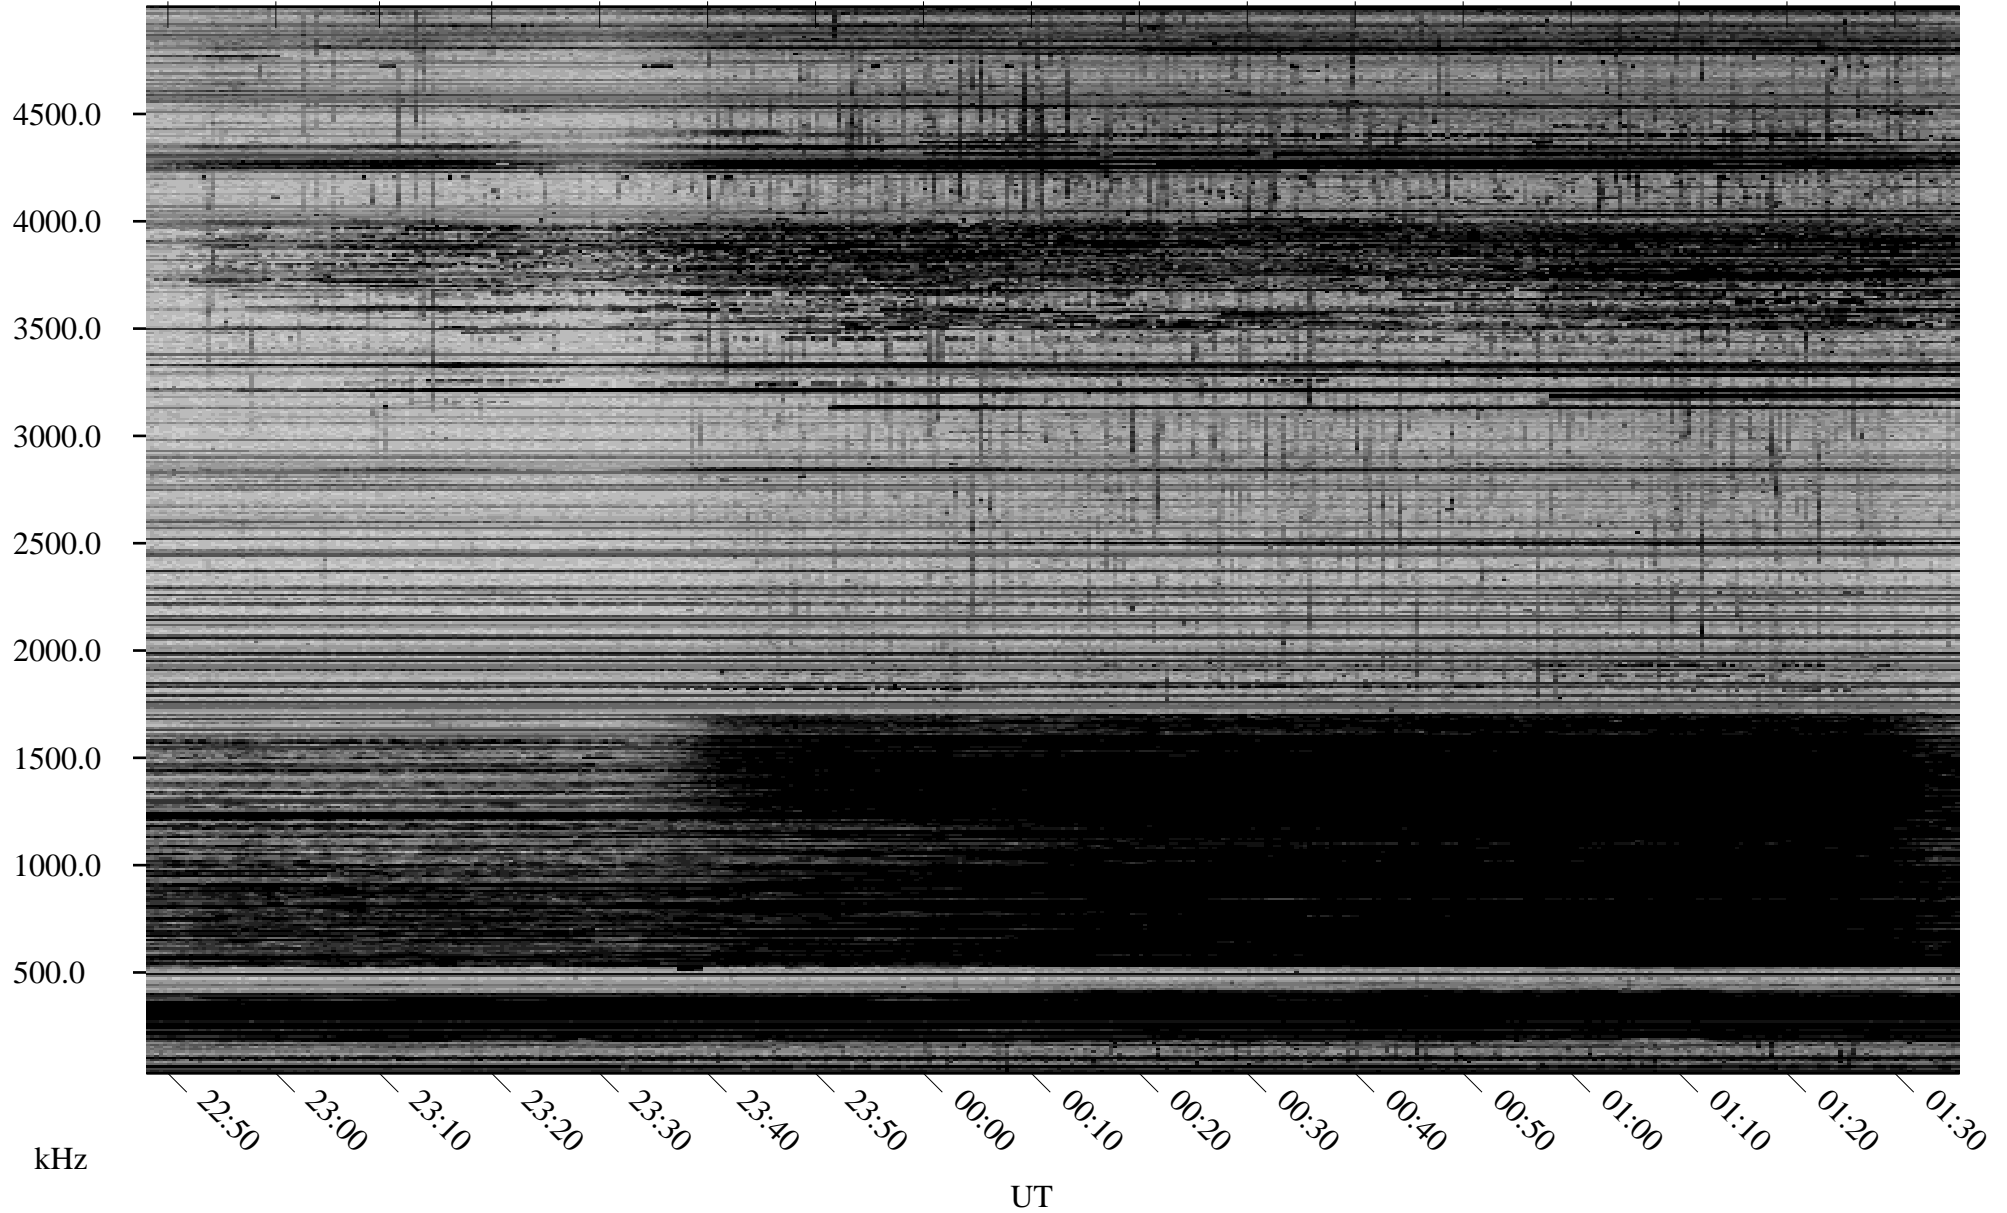

02/07/2008 Churchill, Manitoba

Linear Scale Black = 161 White = 15

ch08038l.r00SUm max_12

Page 1

02/07/2008 Churchill, Manitoba

Linear Scale Black = 161 White = 15

ch08038l.r00SUm max_12

Page 2

02/08/2008 Churchill, Manitoba

Linear Scale Black = 161 White = 15

ch08038l.r00SUm max_12

Page 3

02/08/2008 Churchill, Manitoba

Linear Scale Black = 161 White = 15

ch08038l.r00SUm max_12

Page 4

02/08/2008 Churchill, Manitoba

Linear Scale Black = 161 White = 15

ch08038l.r00SUm max_12

Page 5

02/08/2008 Churchill, Manitoba

Linear Scale Black = 161 White = 15

ch08038l.r00SUm max_12

Page 6

02/08/2008 Churchill, Manitoba

Linear Scale Black = 161 White = 15

ch08038l.r00SUm max_12

Page 7

02/08/2008 Churchill, Manitoba

Linear Scale Black = 161 White = 15

ch08038l.r00SUm max_12