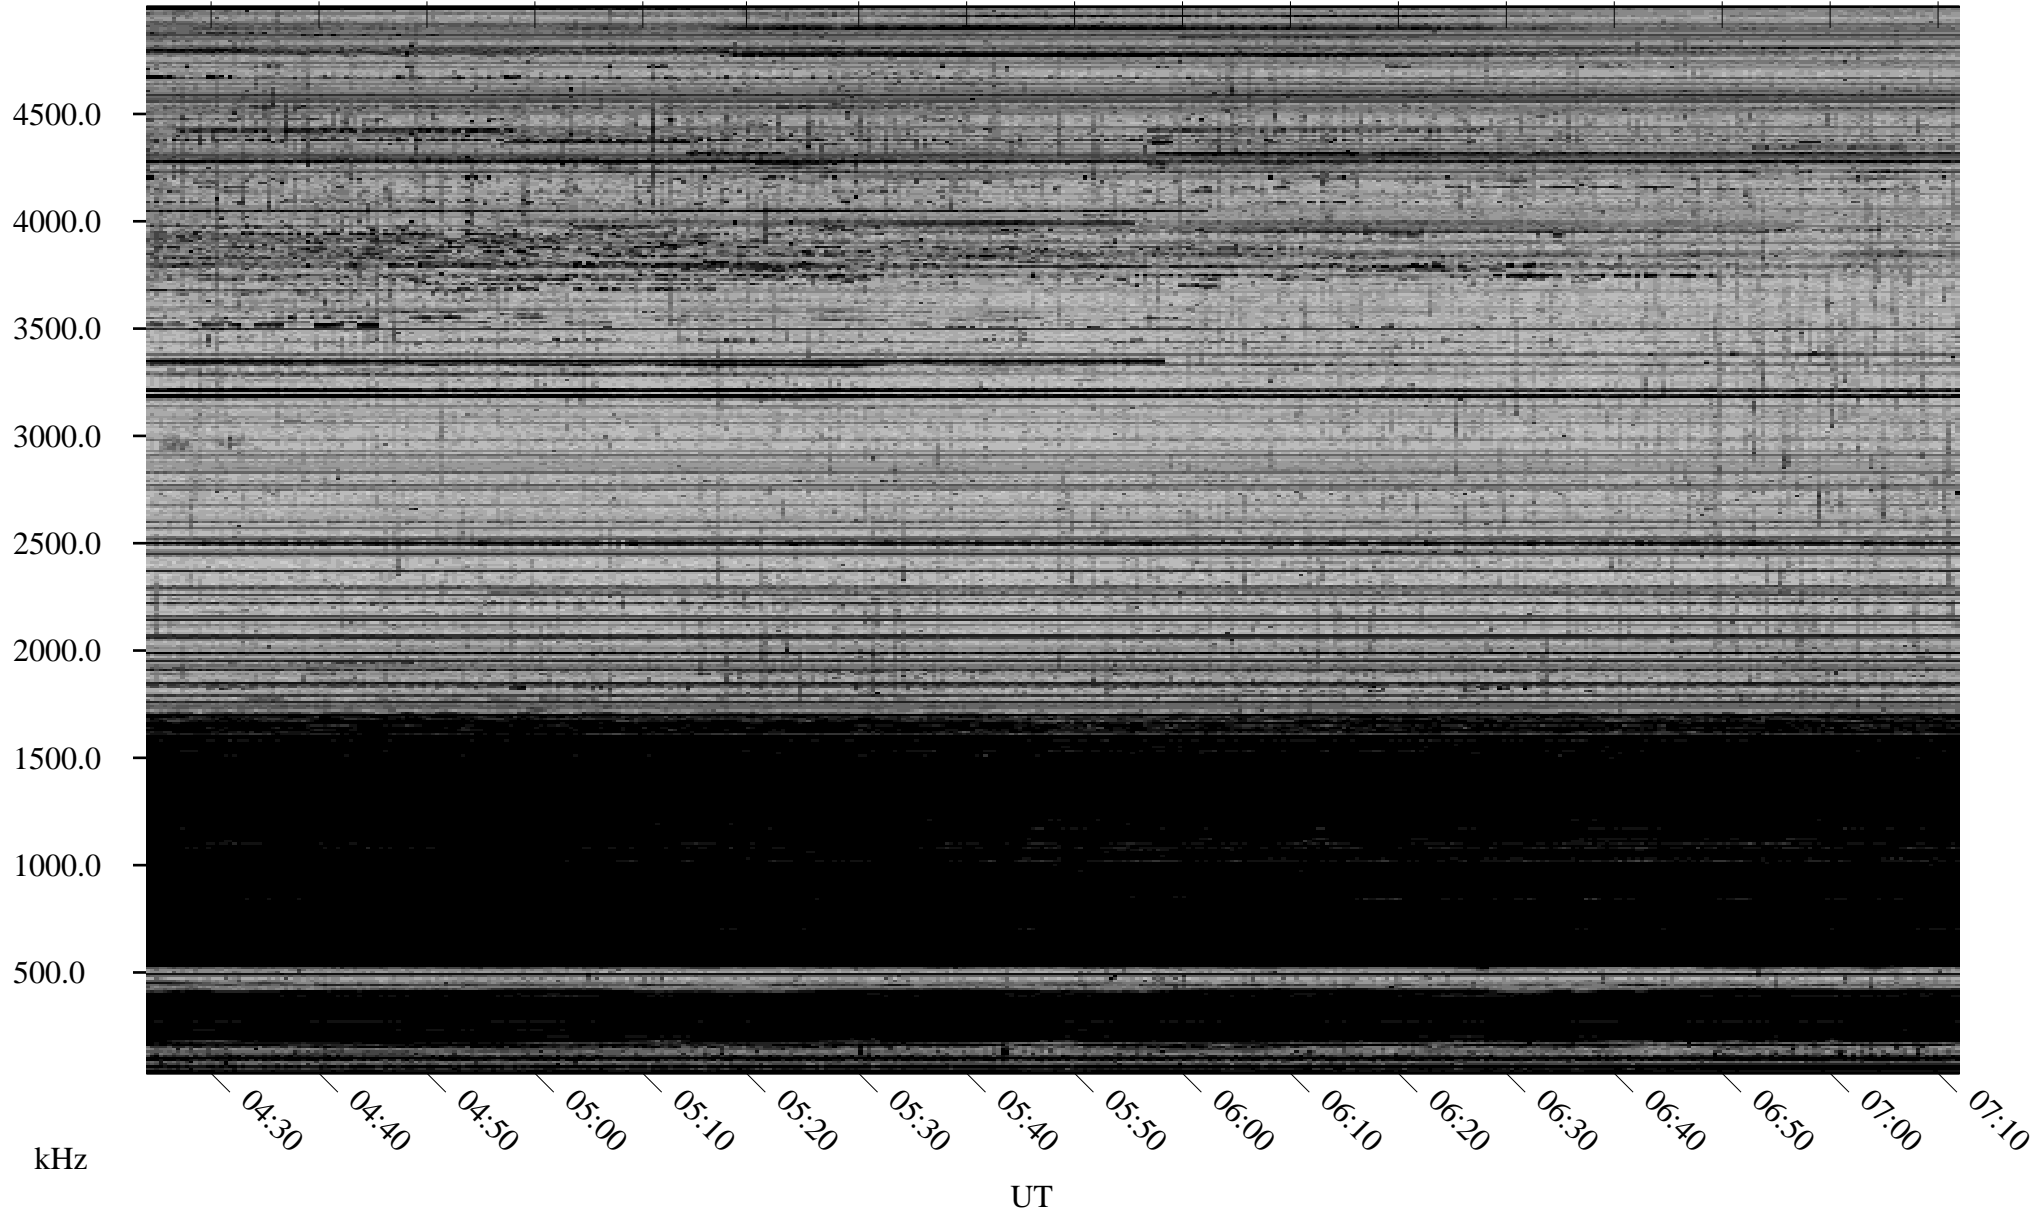

02/07/2008 Churchill, Manitoba

Linear Scale Black = 161 White = 15

ch08038l.r00SUm max_12

Page 1

02/07/2008 Churchill, Manitoba

Linear Scale Black = 161 White = 15

ch08038l.r00SUm max_12

Page 2

02/08/2008 Churchill, Manitoba

Linear Scale Black = 161 White = 15

ch08038l.r00SUm max_12

Page 3

02/08/2008 Churchill, Manitoba

Linear Scale Black = 161 White = 15

ch08038l.r00SUm max_12

Page 4

02/08/2008 Churchill, Manitoba

Linear Scale Black = 161 White = 15

ch08038l.r00SUm max_12

Page 5

02/08/2008 Churchill, Manitoba

Linear Scale Black = 161 White = 15

ch08038l.r00SUm max_12

Page 6

02/08/2008 Churchill, Manitoba

Linear Scale Black = 161 White = 15

ch08038l.r00SUm max_12

Page 7

02/08/2008 Churchill, Manitoba

Linear Scale Black = 161 White = 15

ch08038l.r00SUm max_12