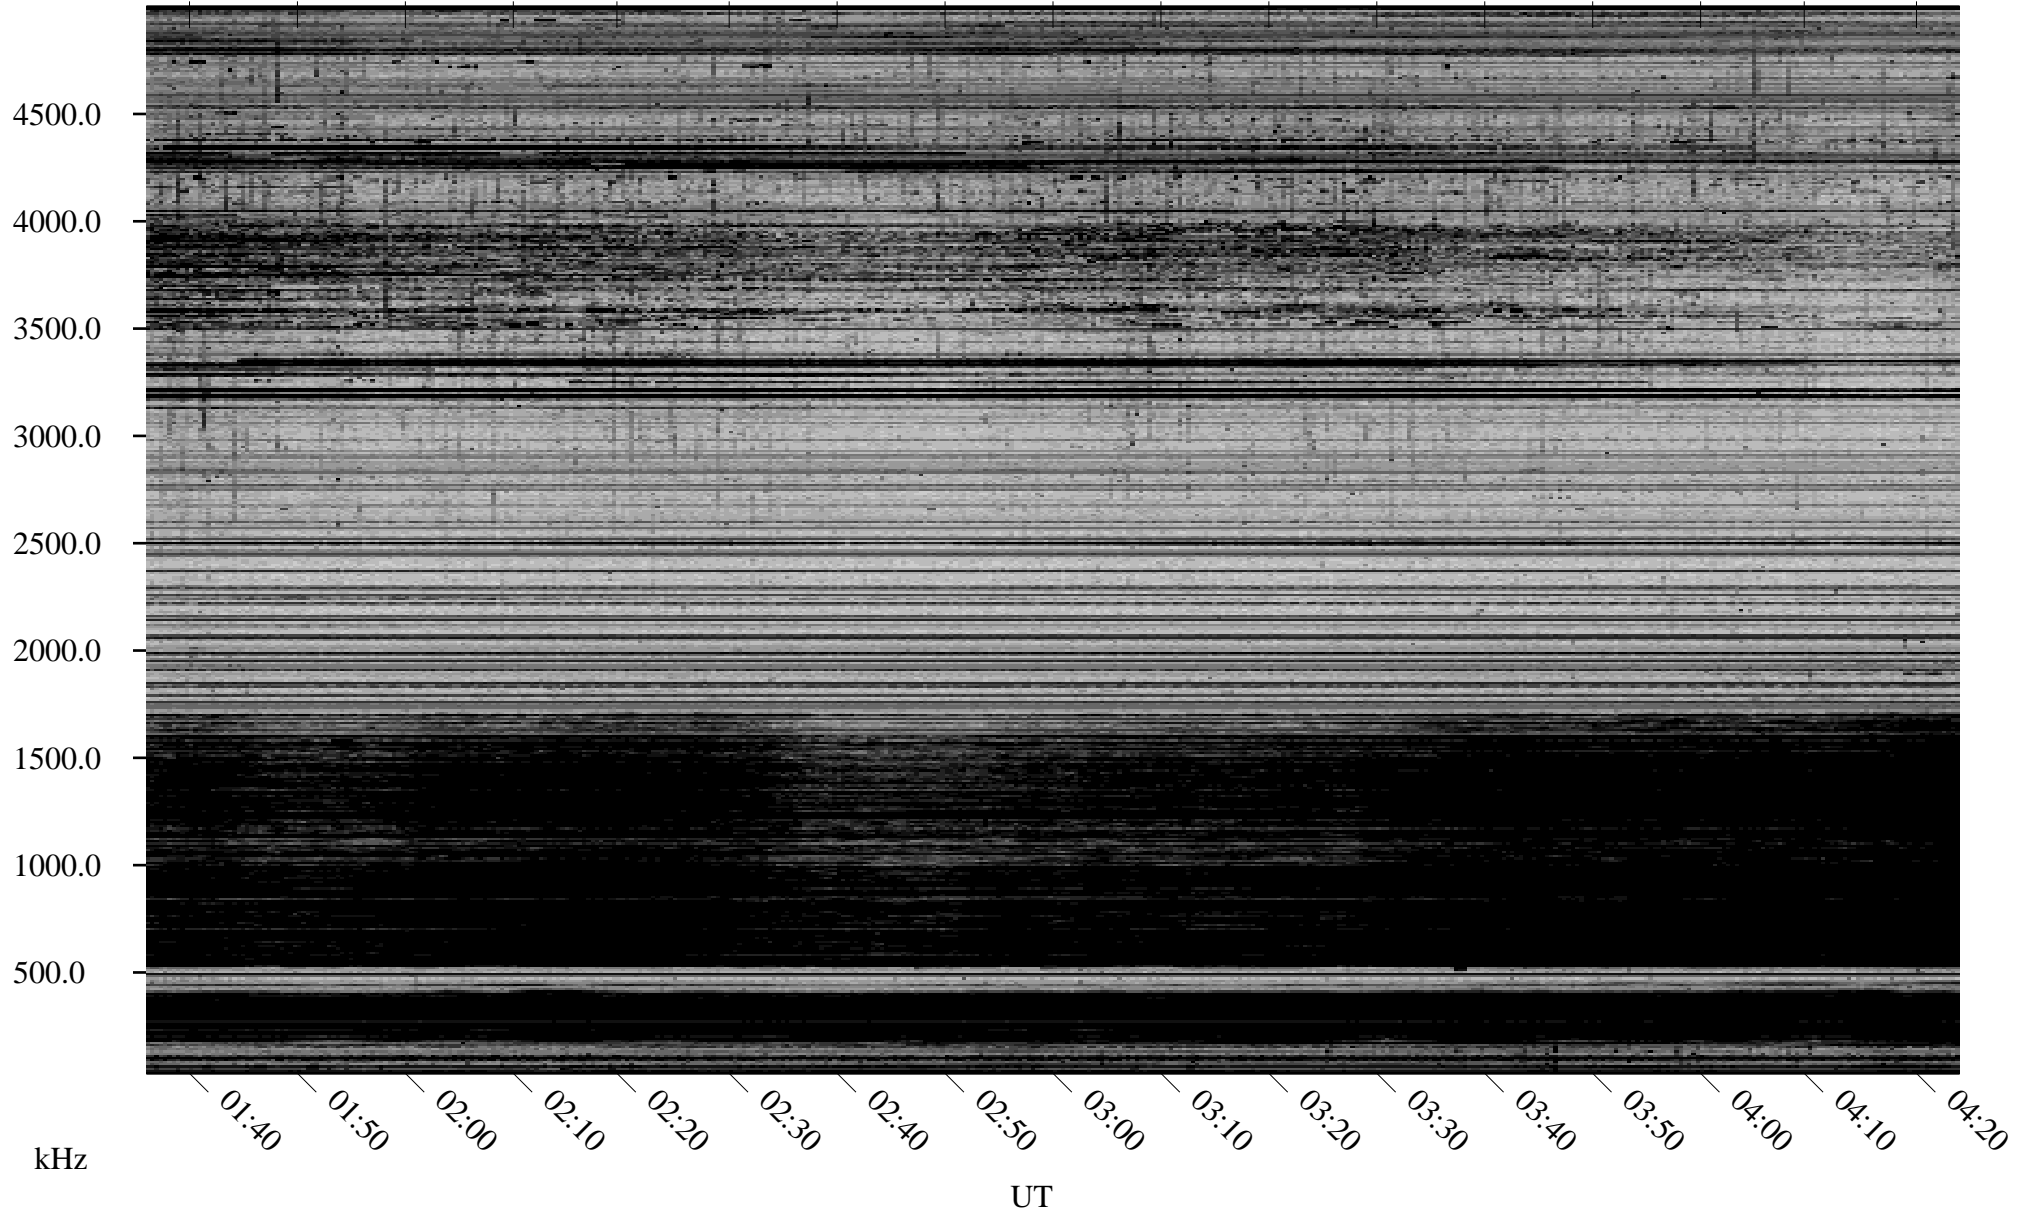

02/07/2008 Churchill, Manitoba

Linear Scale Black = 161 White = 15

ch08038l.r00SUm max_12

Page 1

02/07/2008 Churchill, Manitoba

Linear Scale Black = 161 White = 15

ch08038l.r00SUm max_12

Page 2

02/08/2008 Churchill, Manitoba

Linear Scale Black = 161 White = 15

ch08038l.r00SUm max_12

Page 3

02/08/2008 Churchill, Manitoba

Linear Scale Black = 161 White = 15

ch08038l.r00SUm max_12

Page 4

02/08/2008 Churchill, Manitoba

Linear Scale Black = 161 White = 15

ch08038l.r00SUm max_12

Page 5

02/08/2008 Churchill, Manitoba

Linear Scale Black = 161 White = 15

ch08038l.r00SUm max_12

Page 6

02/08/2008 Churchill, Manitoba

Linear Scale Black = 161 White = 15

ch08038l.r00SUm max_12

Page 7

02/08/2008 Churchill, Manitoba

Linear Scale Black = 161 White = 15

ch08038l.r00SUm max_12