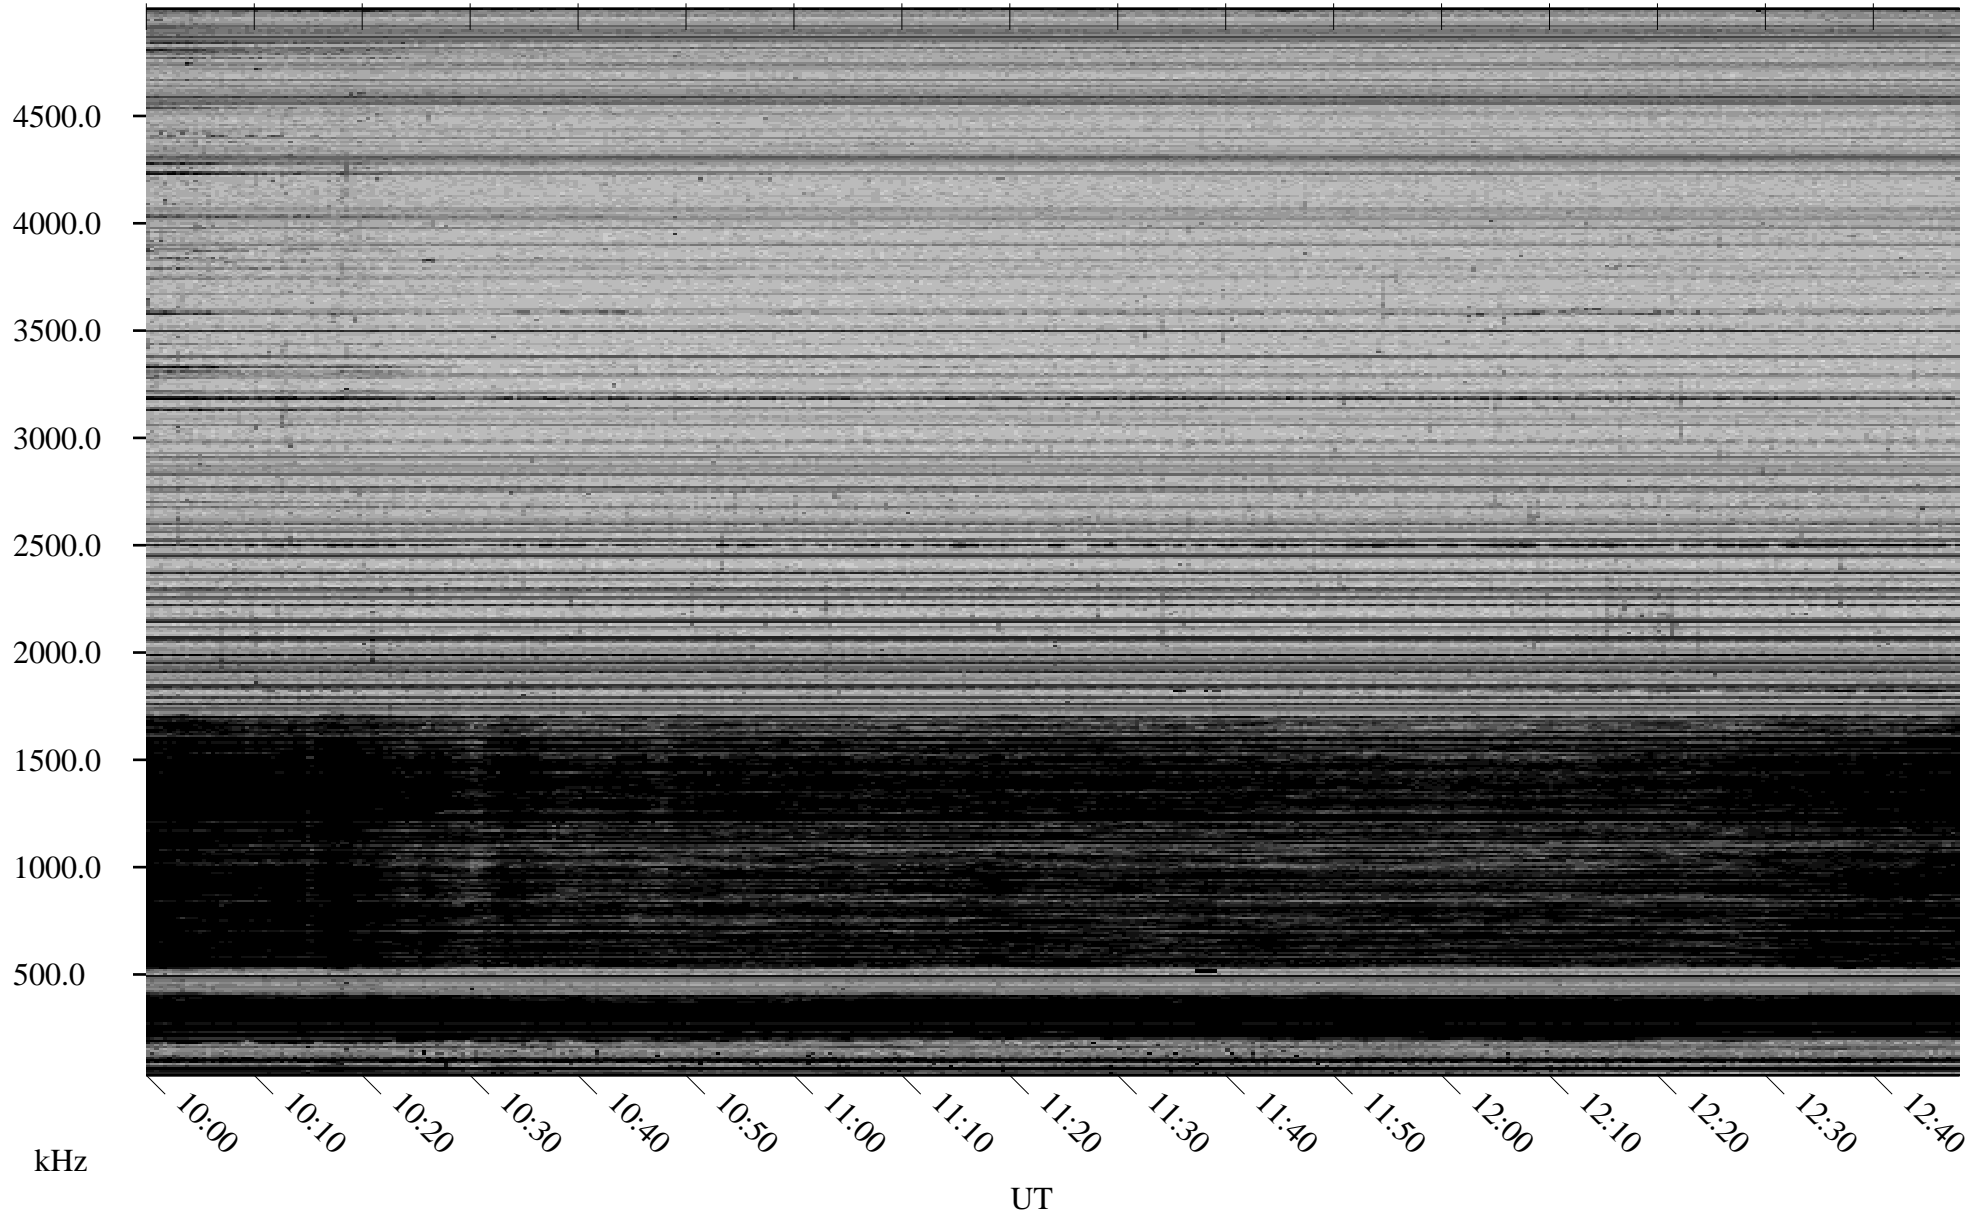

02/08/2008 Churchill, Manitoba

Linear Scale Black = 161 White = 15

ch08039l.r00SUm max_12

Page 1

02/08/2008 Churchill, Manitoba

Linear Scale Black = 161 White = 15

ch08039l.r00SUm max_12

Page 2

02/09/2008 Churchill, Manitoba

Linear Scale Black = 161 White = 15

ch08039l.r00SUm max_12

Page 3

02/09/2008 Churchill, Manitoba

Linear Scale Black = 161 White = 15

ch08039l.r00SUm max_12

Page 4

02/09/2008 Churchill, Manitoba

Linear Scale Black = 161 White = 15

ch08039l.r00SUm max_12

Page 5

02/09/2008 Churchill, Manitoba

Linear Scale Black = 161 White = 15

ch08039l.r00SUm max_12

Page 6

02/09/2008 Churchill, Manitoba

Linear Scale Black = 161 White = 15

ch08039l.r00SUm max_12

Page 7

02/09/2008 Churchill, Manitoba

Linear Scale Black = 161 White = 15

ch08039l.r00SUm max_12

Page 8