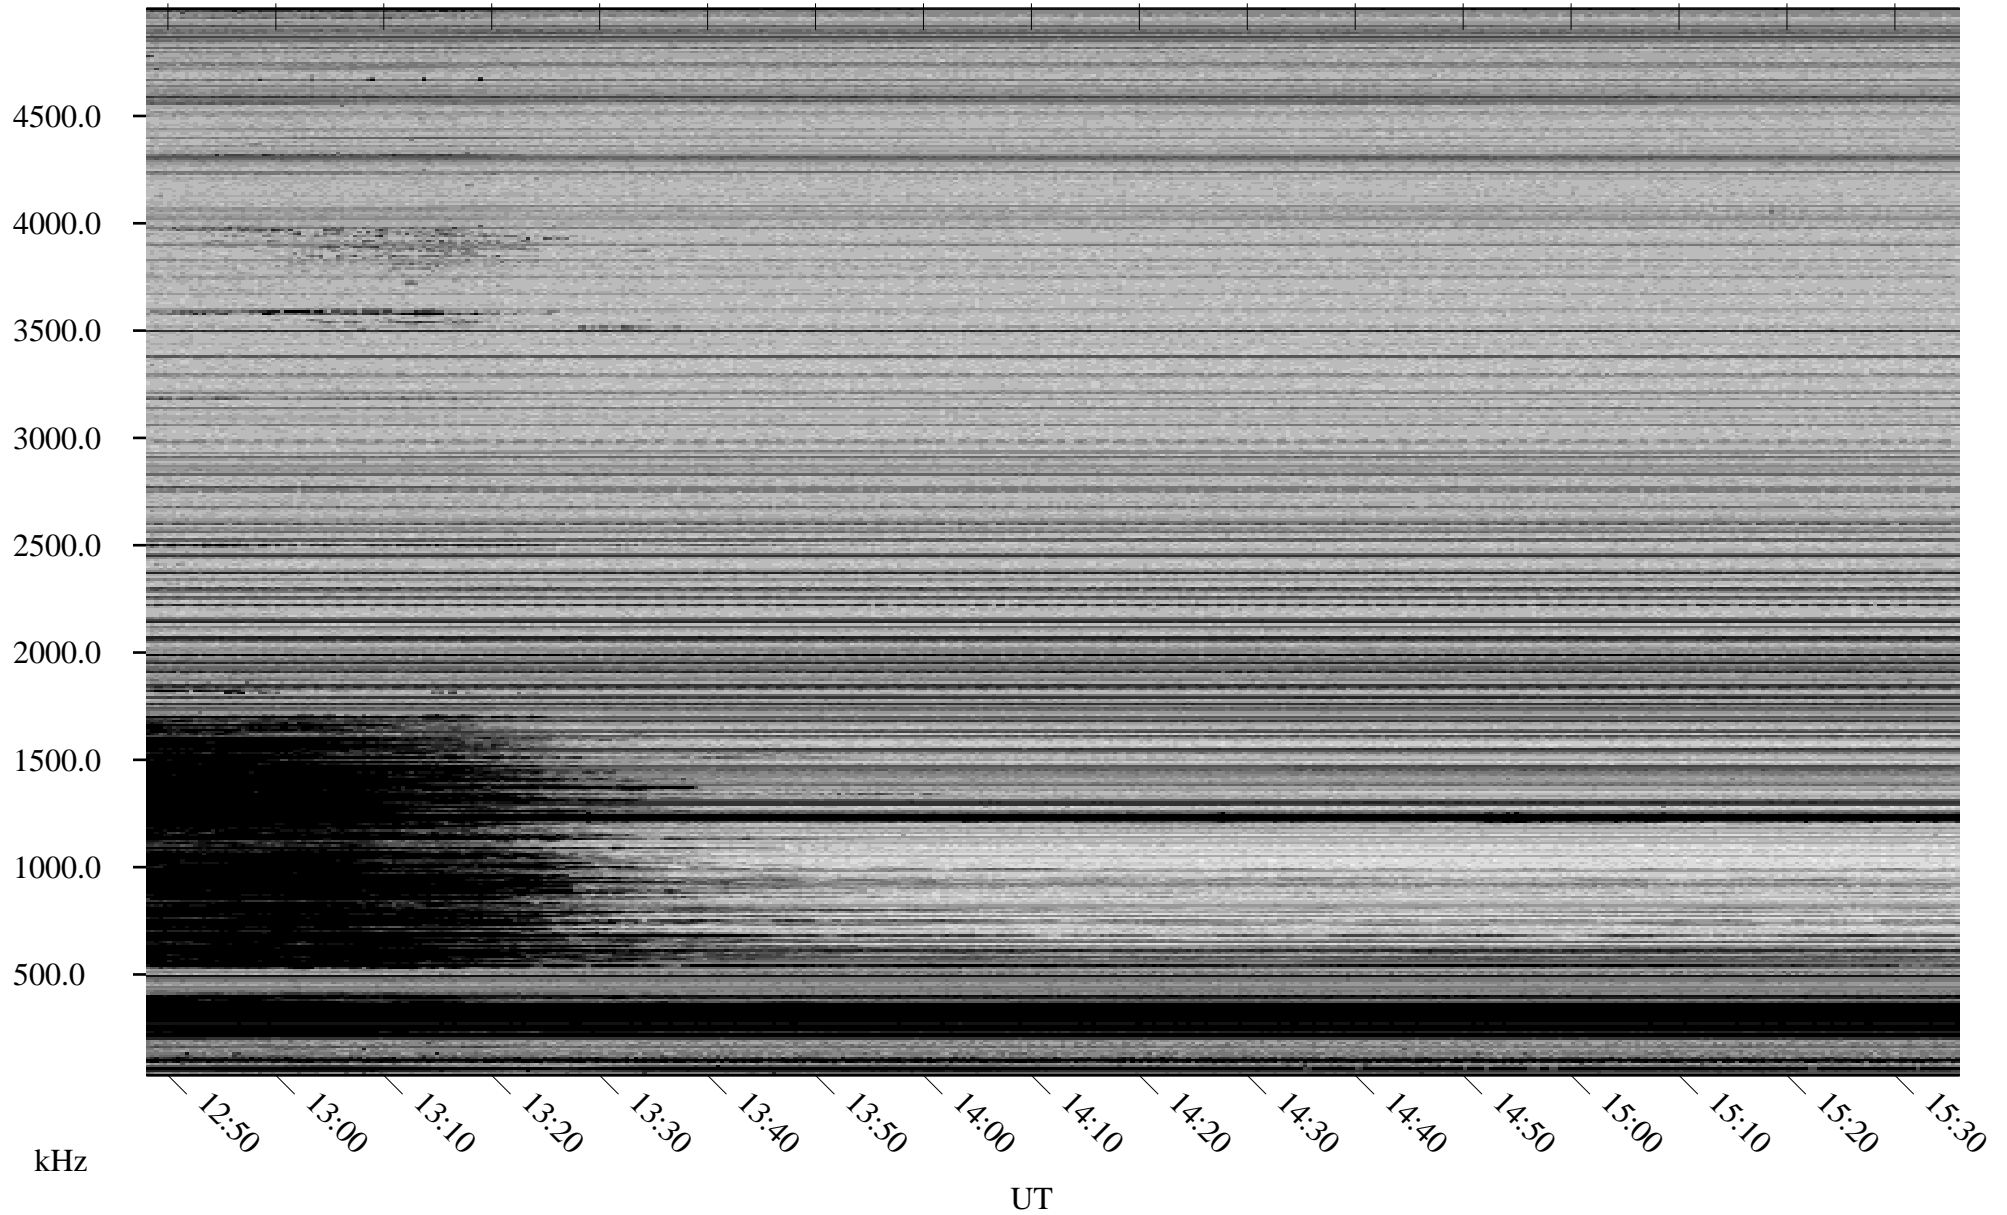

02/08/2008 Churchill, Manitoba

Linear Scale Black = 161 White = 15

ch08039l.r00SUm max_12

Page 1

02/08/2008 Churchill, Manitoba

Linear Scale Black = 161 White = 15

ch08039l.r00SUm max_12

Page 2

02/09/2008 Churchill, Manitoba

Linear Scale Black = 161 White = 15

ch08039l.r00SUm max_12

Page 3

02/09/2008 Churchill, Manitoba

Linear Scale Black = 161 White = 15

ch08039l.r00SUm max_12

Page 4

02/09/2008 Churchill, Manitoba

Linear Scale Black = 161 White = 15

ch08039l.r00SUm max_12

Page 5

02/09/2008 Churchill, Manitoba

Linear Scale Black = 161 White = 15

ch08039l.r00SUm max_12

Page 6

02/09/2008 Churchill, Manitoba

Linear Scale Black = 161 White = 15

ch08039l.r00SUm max_12

Page 7

02/09/2008 Churchill, Manitoba

Linear Scale Black = 161 White = 15

ch08039l.r00SUm max_12

Page 8