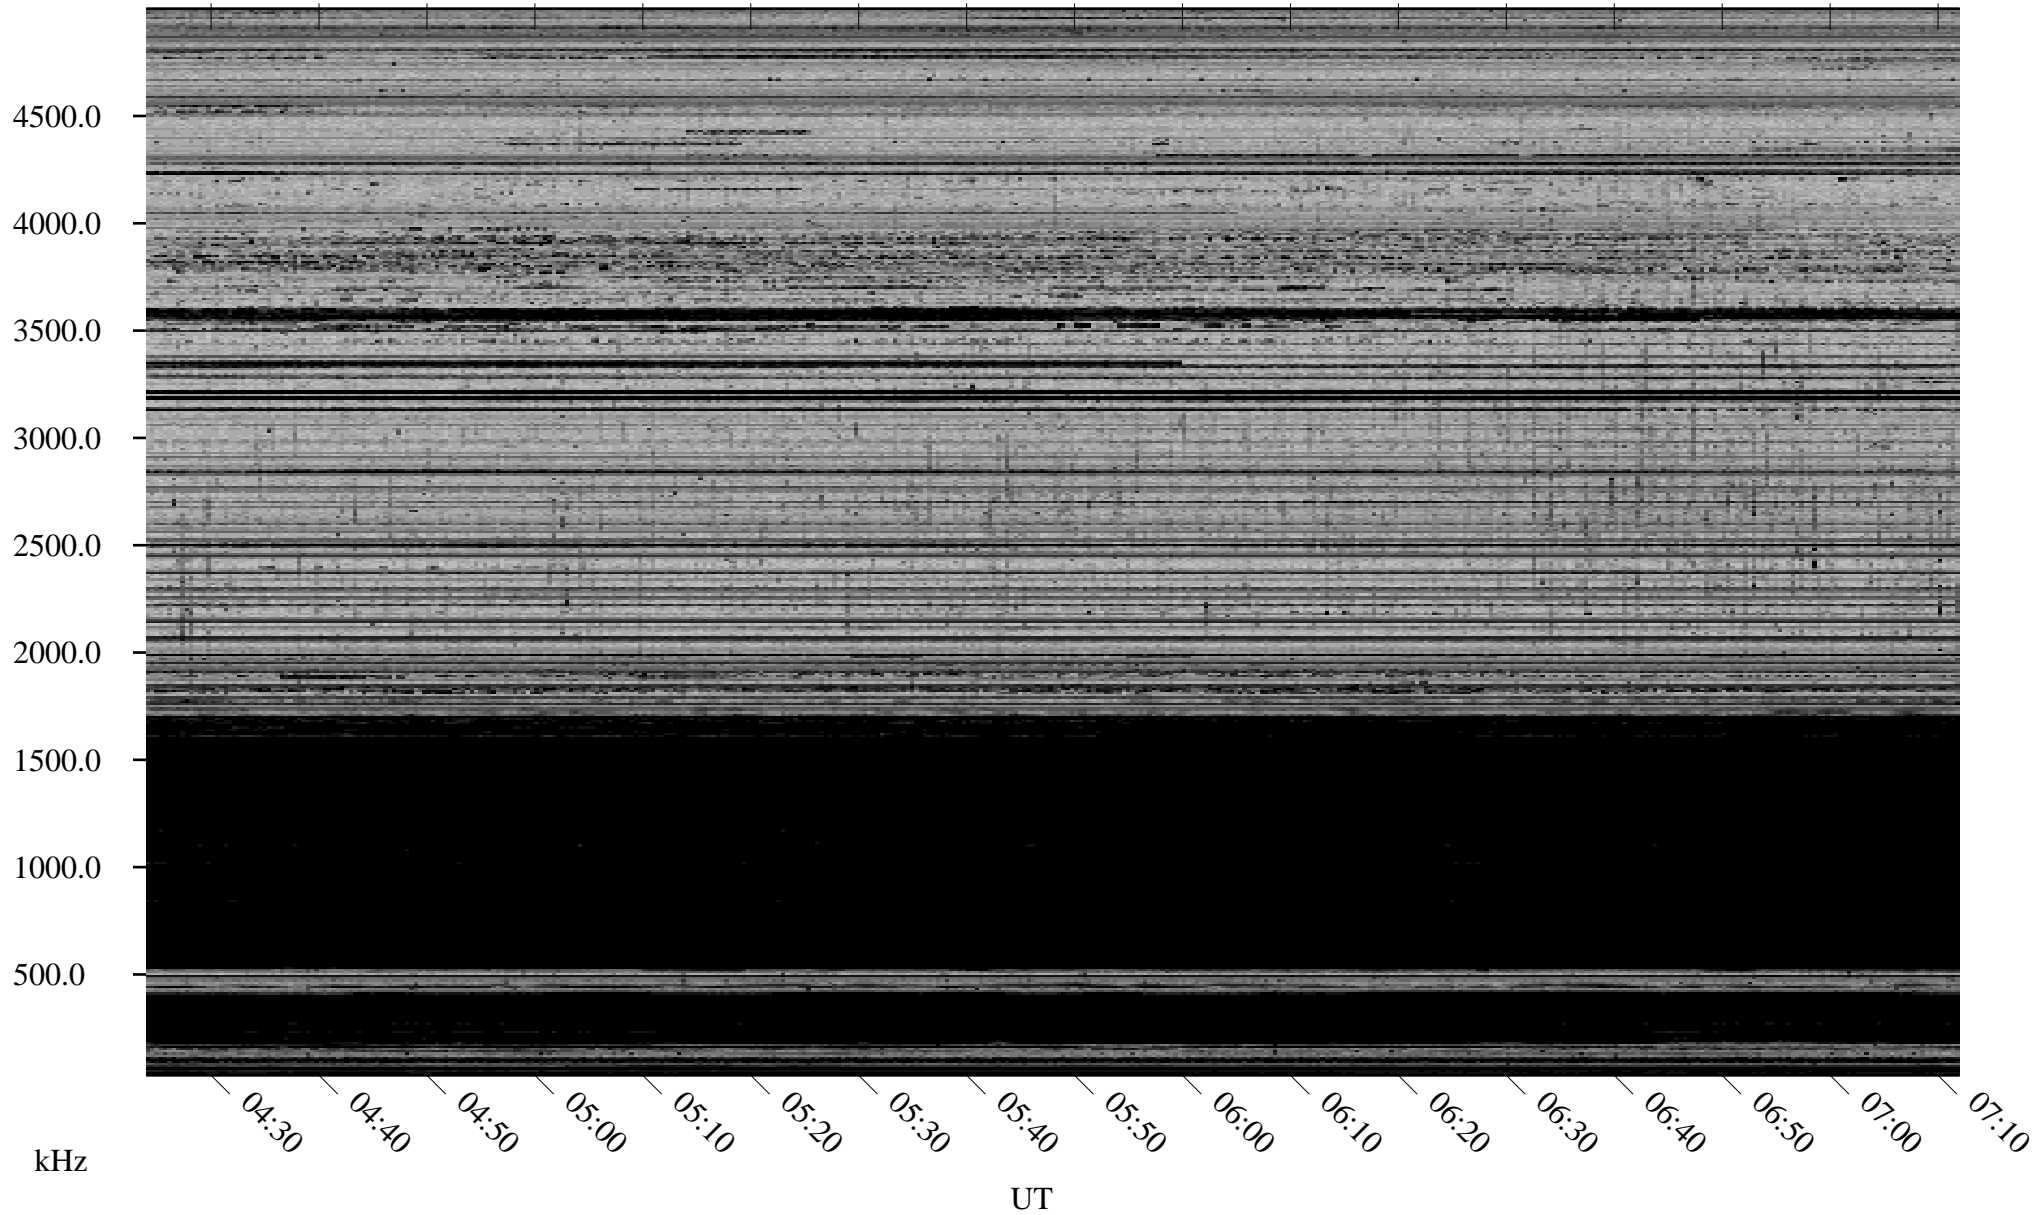

02/08/2008 Churchill, Manitoba

Linear Scale Black = 161 White = 15

ch08039l.r00SUm max_12

Page 1

02/08/2008 Churchill, Manitoba

Linear Scale Black = 161 White = 15

ch08039l.r00SUm max_12

Page 2

02/09/2008 Churchill, Manitoba

Linear Scale Black = 161 White = 15

ch08039l.r00SUm max_12

Page 3

02/09/2008 Churchill, Manitoba

Linear Scale Black = 161 White = 15

ch08039l.r00SUm max_12

Page 4

02/09/2008 Churchill, Manitoba

Linear Scale Black = 161 White = 15

ch08039l.r00SUm max_12

Page 5

02/09/2008 Churchill, Manitoba

Linear Scale Black = 161 White = 15

ch08039l.r00SUm max_12

Page 6

02/09/2008 Churchill, Manitoba

Linear Scale Black = 161 White = 15

ch08039l.r00SUm max_12

Page 7

02/09/2008 Churchill, Manitoba

Linear Scale Black = 161 White = 15

ch08039l.r00SUm max_12

Page 8