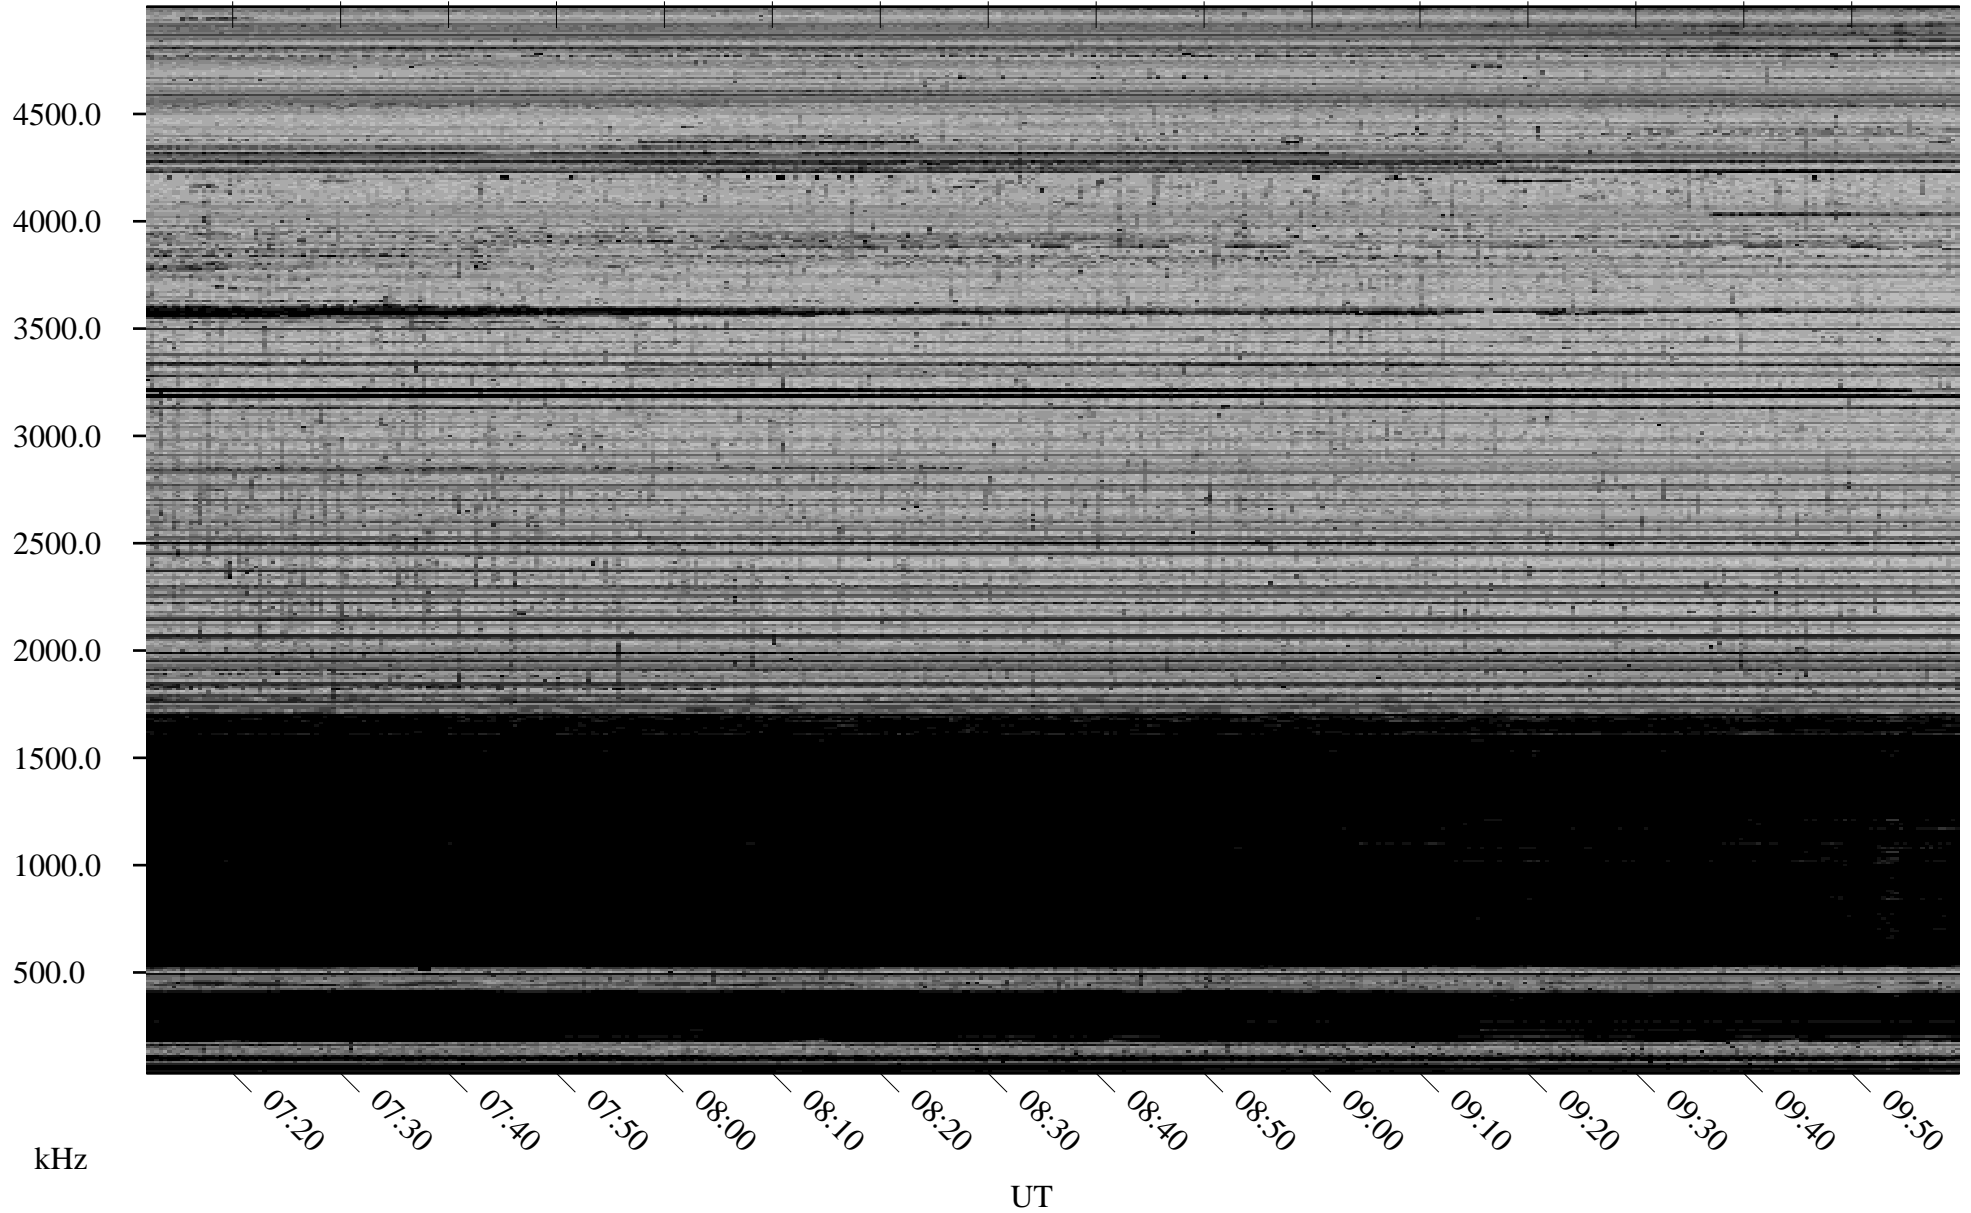

02/08/2008 Churchill, Manitoba

Linear Scale Black = 161 White = 15

ch08039l.r00SUm max_12

Page 1

02/08/2008 Churchill, Manitoba

Linear Scale Black = 161 White = 15

ch08039l.r00SUm max_12

Page 2

02/09/2008 Churchill, Manitoba

Linear Scale Black = 161 White = 15

ch08039l.r00SUm max_12

Page 3

02/09/2008 Churchill, Manitoba

Linear Scale Black = 161 White = 15

ch08039l.r00SUm max_12

Page 4

02/09/2008 Churchill, Manitoba

Linear Scale Black = 161 White = 15

ch08039l.r00SUm max_12

Page 5

02/09/2008 Churchill, Manitoba

Linear Scale Black = 161 White = 15

ch08039l.r00SUm max_12

Page 6

02/09/2008 Churchill, Manitoba

Linear Scale Black = 161 White = 15

ch08039l.r00SUm max_12

Page 7

02/09/2008 Churchill, Manitoba

Linear Scale Black = 161 White = 15

ch08039l.r00SUm max_12

Page 8