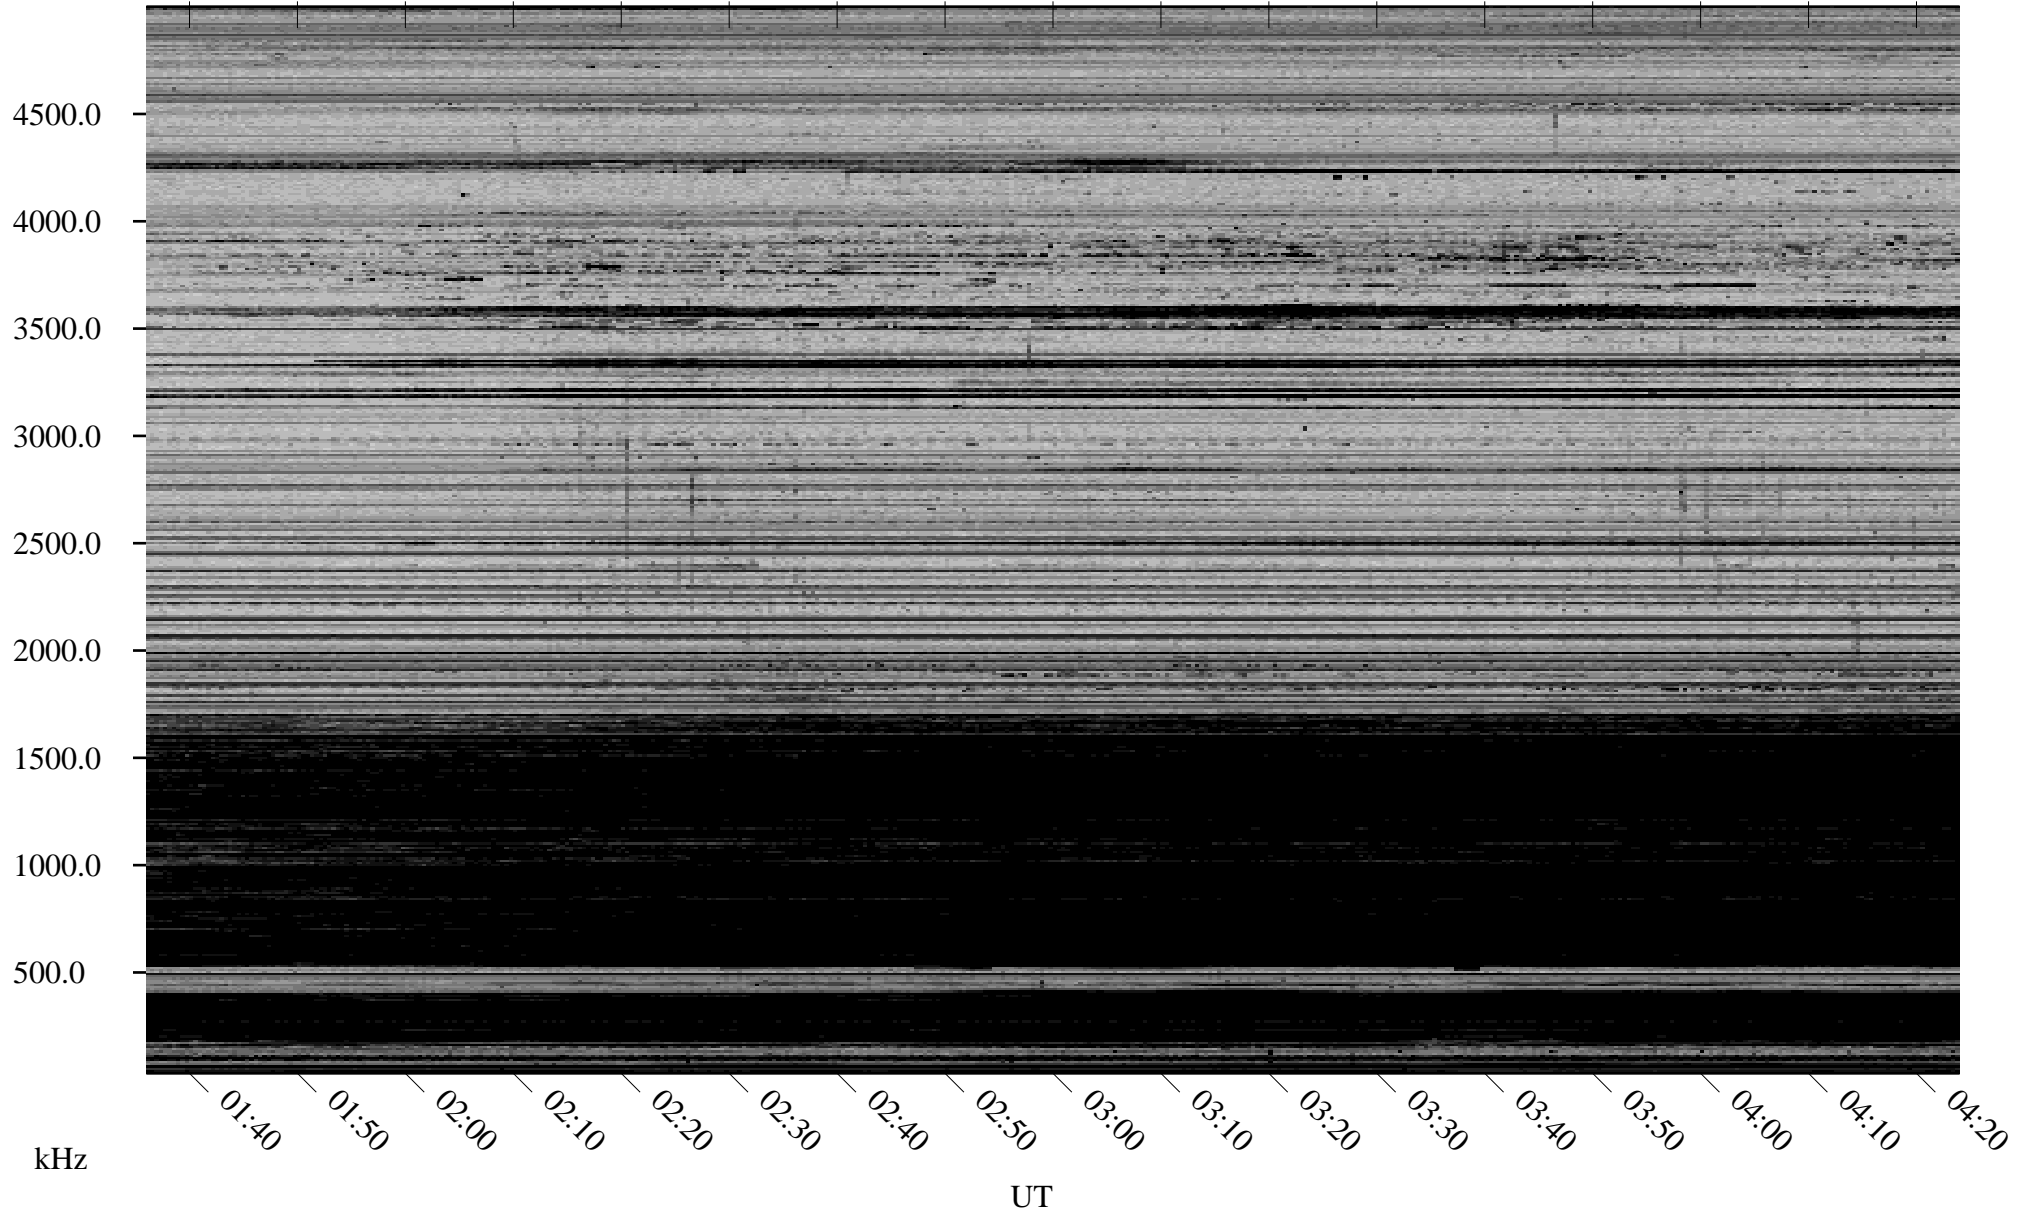

02/08/2008 Churchill, Manitoba

Linear Scale Black = 161 White = 15

ch08039l.r00SUm max_12

Page 1

02/08/2008 Churchill, Manitoba

Linear Scale Black = 161 White = 15

ch08039l.r00SUm max_12

Page 2

02/09/2008 Churchill, Manitoba

Linear Scale Black = 161 White = 15

ch08039l.r00SUm max_12

Page 3

02/09/2008 Churchill, Manitoba

Linear Scale Black = 161 White = 15

ch08039l.r00SUm max_12

Page 4

02/09/2008 Churchill, Manitoba

Linear Scale Black = 161 White = 15

ch08039l.r00SUm max_12

Page 5

02/09/2008 Churchill, Manitoba

Linear Scale Black = 161 White = 15

ch08039l.r00SUm max_12

Page 6

02/09/2008 Churchill, Manitoba

Linear Scale Black = 161 White = 15

ch08039l.r00SUm max_12

Page 7

02/09/2008 Churchill, Manitoba

Linear Scale Black = 161 White = 15

ch08039l.r00SUm max_12

Page 8